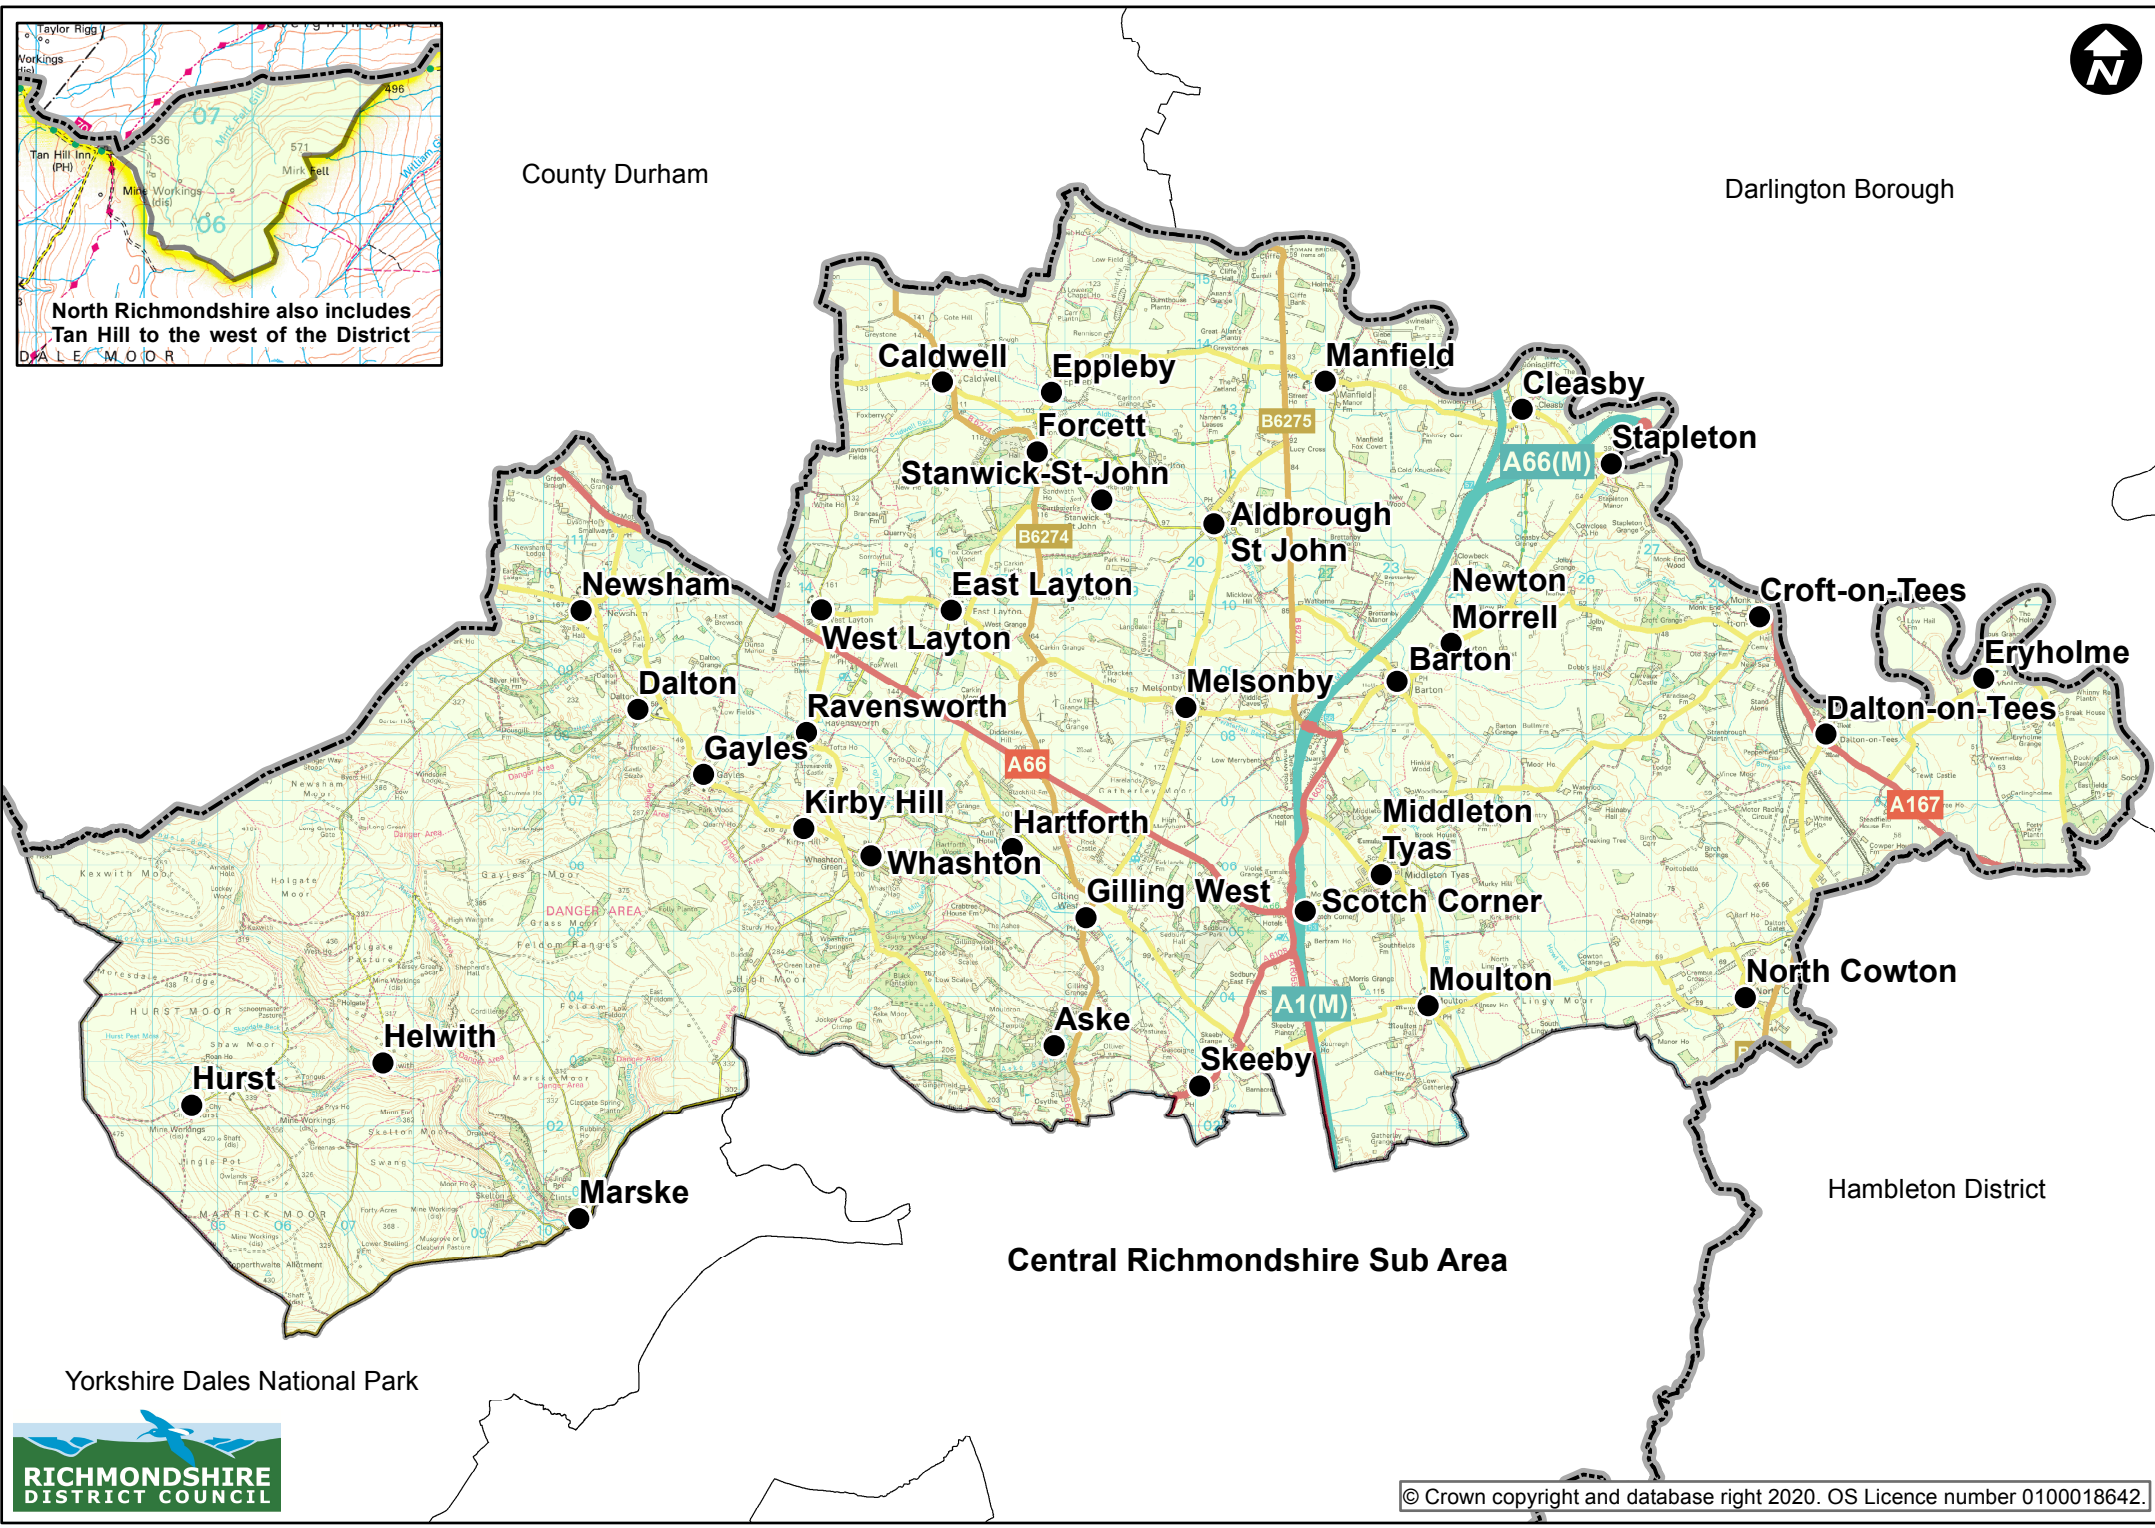

Legend

Sub Areas

- North Richmondshire
- Central Richmondshire
- Lower Wensleydale
- Richmondshire District Boundary

North Richmondshire Sub Area

Yorkshire Dales National Park

Lower Wensleydale Sub Area

Hambleton District

Central Richmondshire Sub Area

Yorkshire Dales National Park

Hambleton District

Harrogate Borough

County Durham

Darlington Borough

North Richmondshire also includes
Tan Hill to the west of the District

Yorkshire Dales National Park

Central Richmondshire Sub Area

Hambleton District