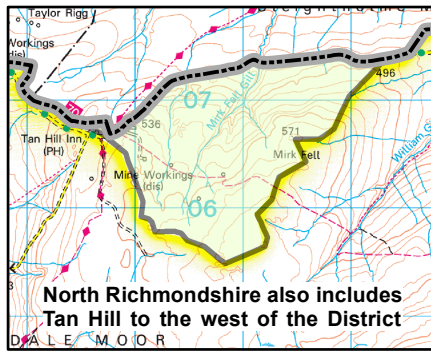

Legend

Sub Areas

- North Richmondshire
- Central Richmondshire
- Lower Wensleydale
- Richmondshire District Boundary

North Richmondshire Sub Area

Yorkshire Dales National Park

Lower Wensleydale Sub Area

Hambleton District

Central Richmondshire Sub Area

Yorkshire Dales National Park

Hambleton District

Harrogate Borough

County Durham

Darlington Borough

North Richmondshire also includes
Tan Hill to the west of the District

Yorkshire Dales National Park

Central Richmondshire Sub Area

Hambleton District