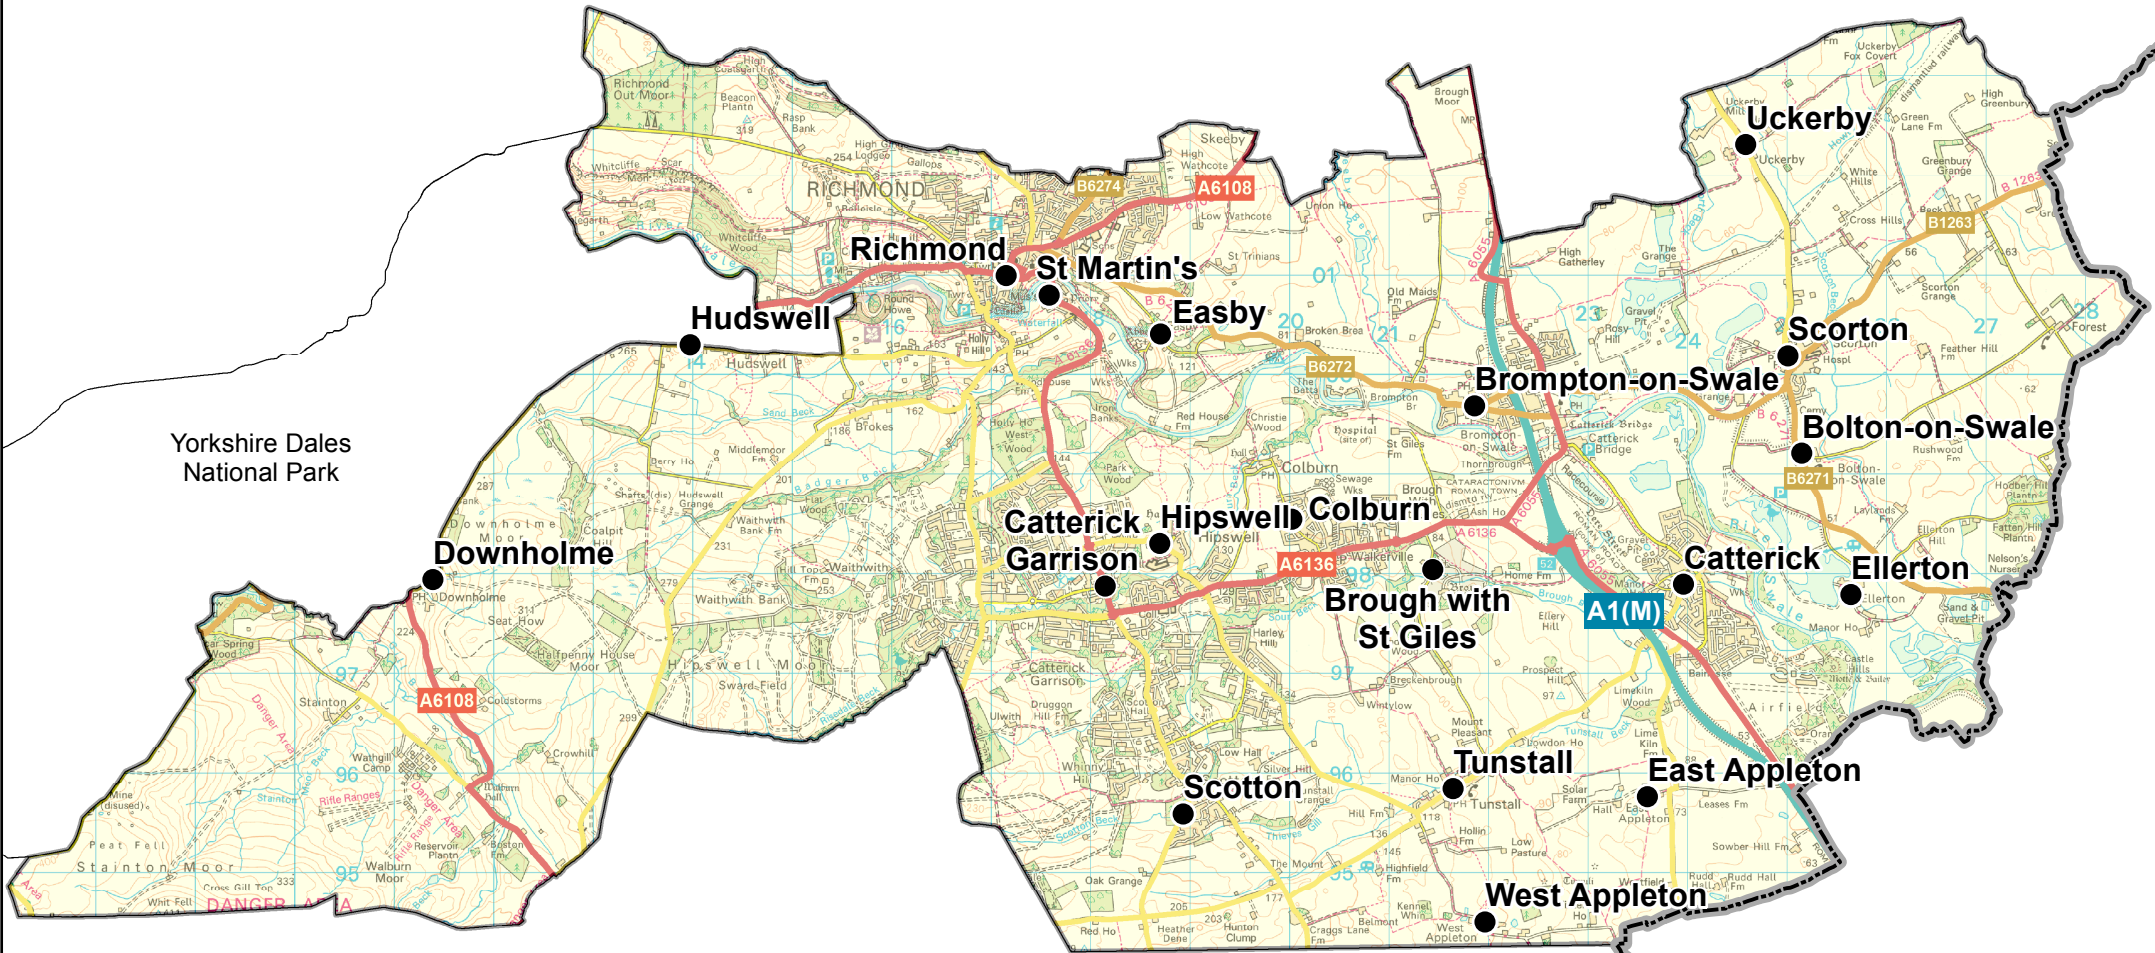

Legend

Sub Areas

- North Richmondshire
- Central Richmondshire
- Lower Wensleydale
- Richmondshire District Boundary

North Richmondshire Sub Area

Yorkshire Dales National Park

Lower Wensleydale Sub Area

Hambleton District

Central Richmondshire Sub Area

Yorkshire Dales National Park

Hambleton District

Harrogate Borough

County Durham

Darlington Borough

North Richmondshire also includes
Tan Hill to the west of the District

Yorkshire Dales National Park

Central Richmondshire Sub Area

Hambleton District