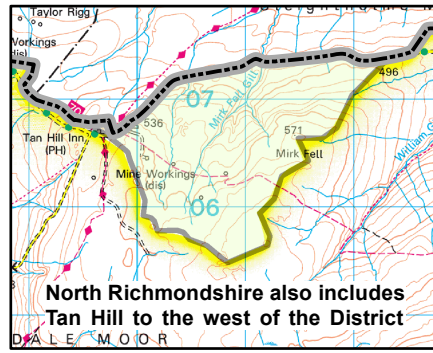

Legend

Settlement Hierarchy

- Principal Towns
- Local Service Centre
- Primary Service Settlements
- Secondary Service Villages
- Secondary Service Villages Cluster
- Smaller Villages

Sub Areas

- North Richmondshire
- Central Richmondshire
- Lower Wensleydale
- Richmondshire District Boundary

Legend

Settlement Hierarchy

- Principal Towns
- Primary Service Settlements
- Smaller Villages

North Richmondshire Sub Area

Yorkshire Dales National Park

Lower Wensleydale Sub Area

Hambleton District

Central Richmondshire Sub Area

Legend

Settlement Hierarchy

- Local Service Centre
- Primary Service Settlements
- Secondary Service Villages
- Secondary Service Villages Cluster
- Smaller Villages

County Durham

Darlington Borough

North Richmondshire also includes Tan Hill to the west of the District