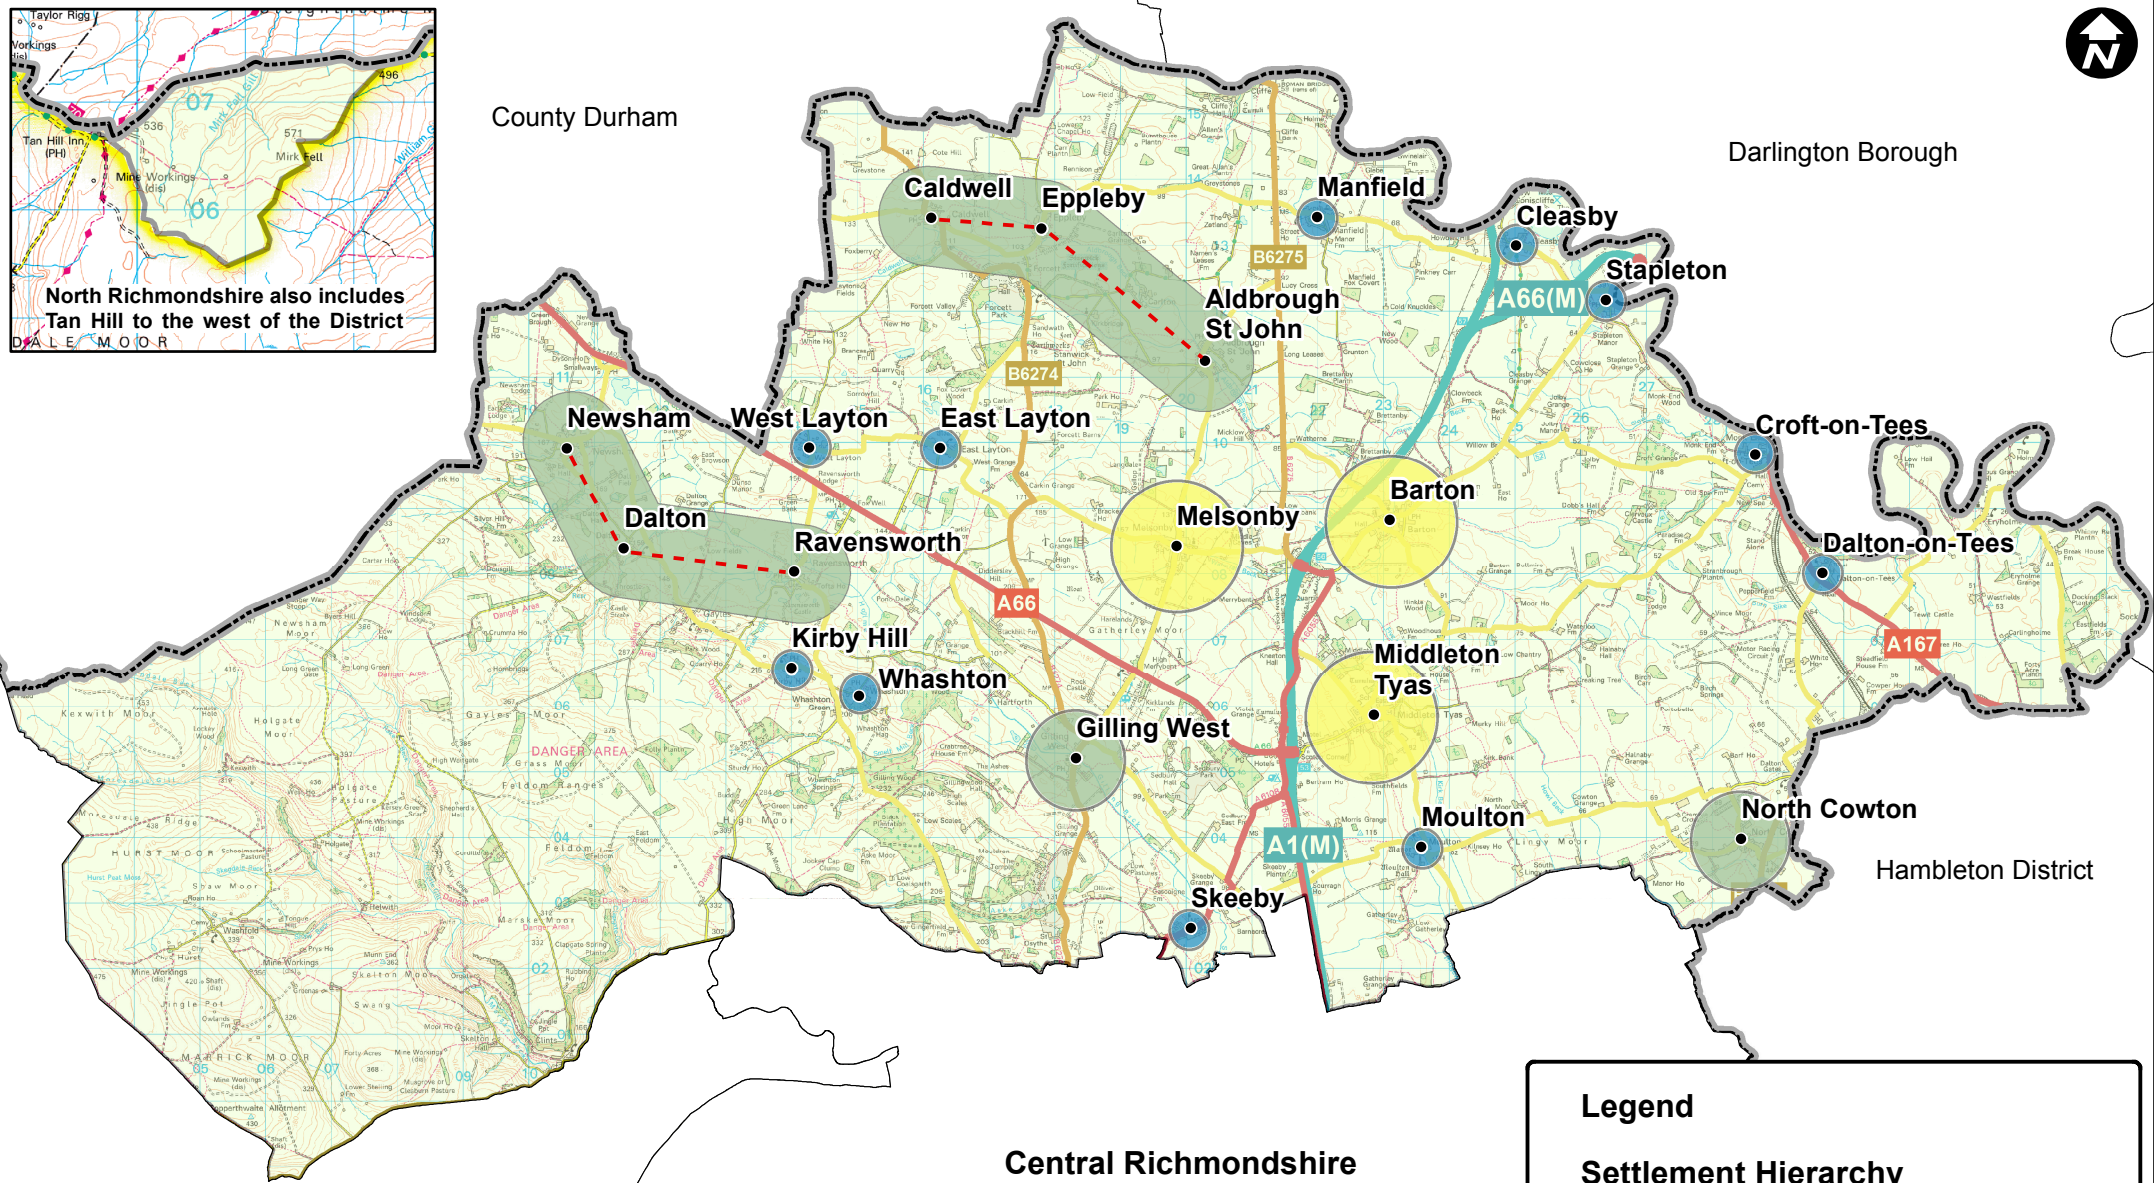

Legend

Settlement Hierarchy

- Principal Towns
- Local Service Centre
- Primary Service Settlements
- Secondary Service Villages
- Secondary Service Villages Cluster
- Smaller Villages

Sub Areas

- North Richmondshire
- Central Richmondshire
- Lower Wensleydale
- Richmondshire District Boundary

Legend

Settlement Hierarchy

- Principal Towns
- Primary Service Settlements
- Smaller Villages

North Richmondshire Sub Area

Yorkshire Dales National Park

Lower Wensleydale Sub Area

Hambleton District

Central Richmondshire Sub Area

Legend

Settlement Hierarchy

- Local Service Centre
- Primary Service Settlements
- Secondary Service Villages
- Secondary Service Villages Cluster
- Smaller Villages

County Durham

Darlington Borough

North Richmondshire also includes Tan Hill to the west of the District

D A L E M O O R

Central Richmondshire Sub Area

Yorkshire Dales National Park

Hambleton District

Legend

Settlement Hierarchy

-  Primary Service Settlements
-  Secondary Service Villages
-  Secondary Service Villages Cluster
-  Smaller Villages