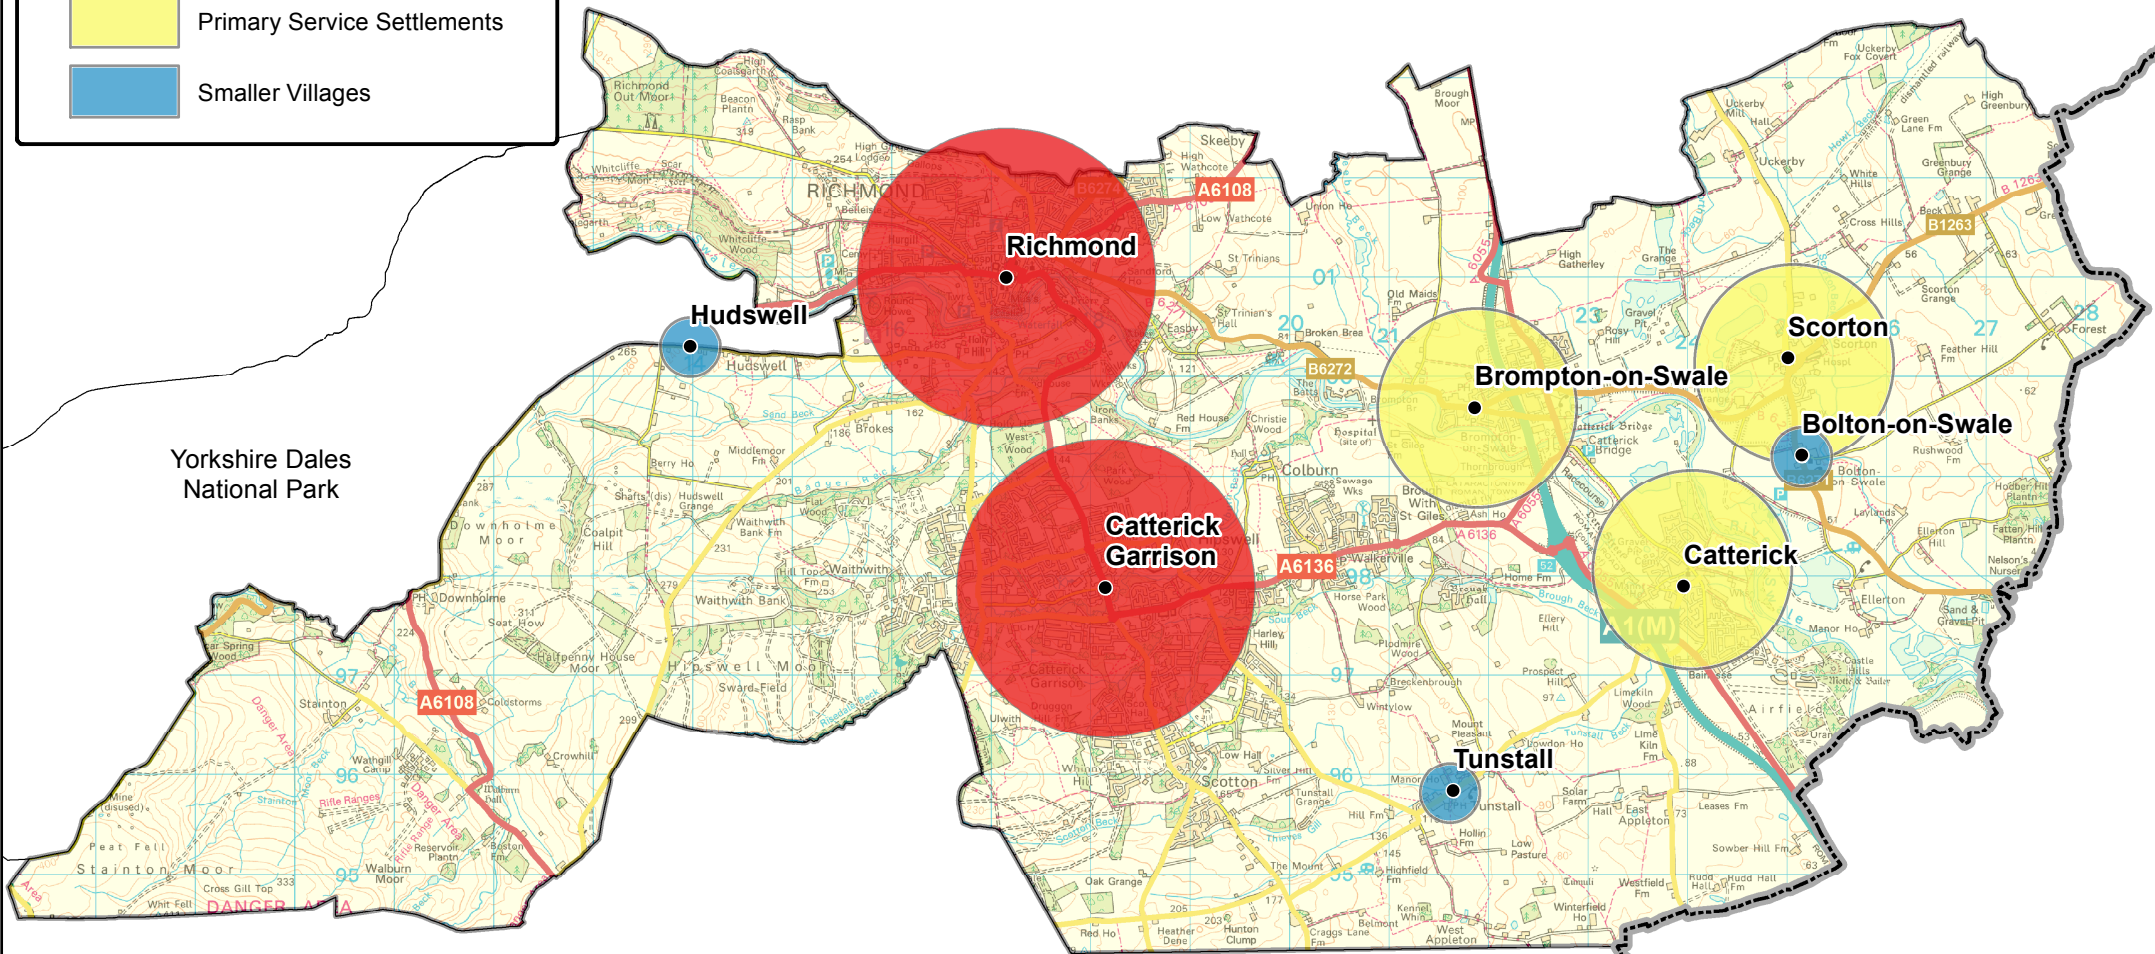

Legend

Settlement Hierarchy

- Principal Towns
- Local Service Centre
- Primary Service Settlements
- Secondary Service Villages
- Secondary Service Villages Cluster
- Smaller Villages

Sub Areas

- North Richmondshire
- Central Richmondshire
- Lower Wensleydale
- Richmondshire District Boundary

Legend

Settlement Hierarchy

- Principal Towns
- Primary Service Settlements
- Smaller Villages

North Richmondshire Sub Area

Yorkshire Dales National Park

Lower Wensleydale Sub Area

Hambleton District

Central Richmondshire Sub Area

Legend

Settlement Hierarchy

- Local Service Centre
- Primary Service Settlements
- Secondary Service Villages
- Secondary Service Villages Cluster
- Smaller Villages

County Durham

Darlington Borough

North Richmondshire also includes Tan Hill to the west of the District

D A L E M O O R

Central Richmondshire Sub Area

Yorkshire Dales National Park

Hambleton District

Legend

Settlement Hierarchy

-  Primary Service Settlements
-  Secondary Service Villages
-  Secondary Service Villages Cluster
-  Smaller Villages