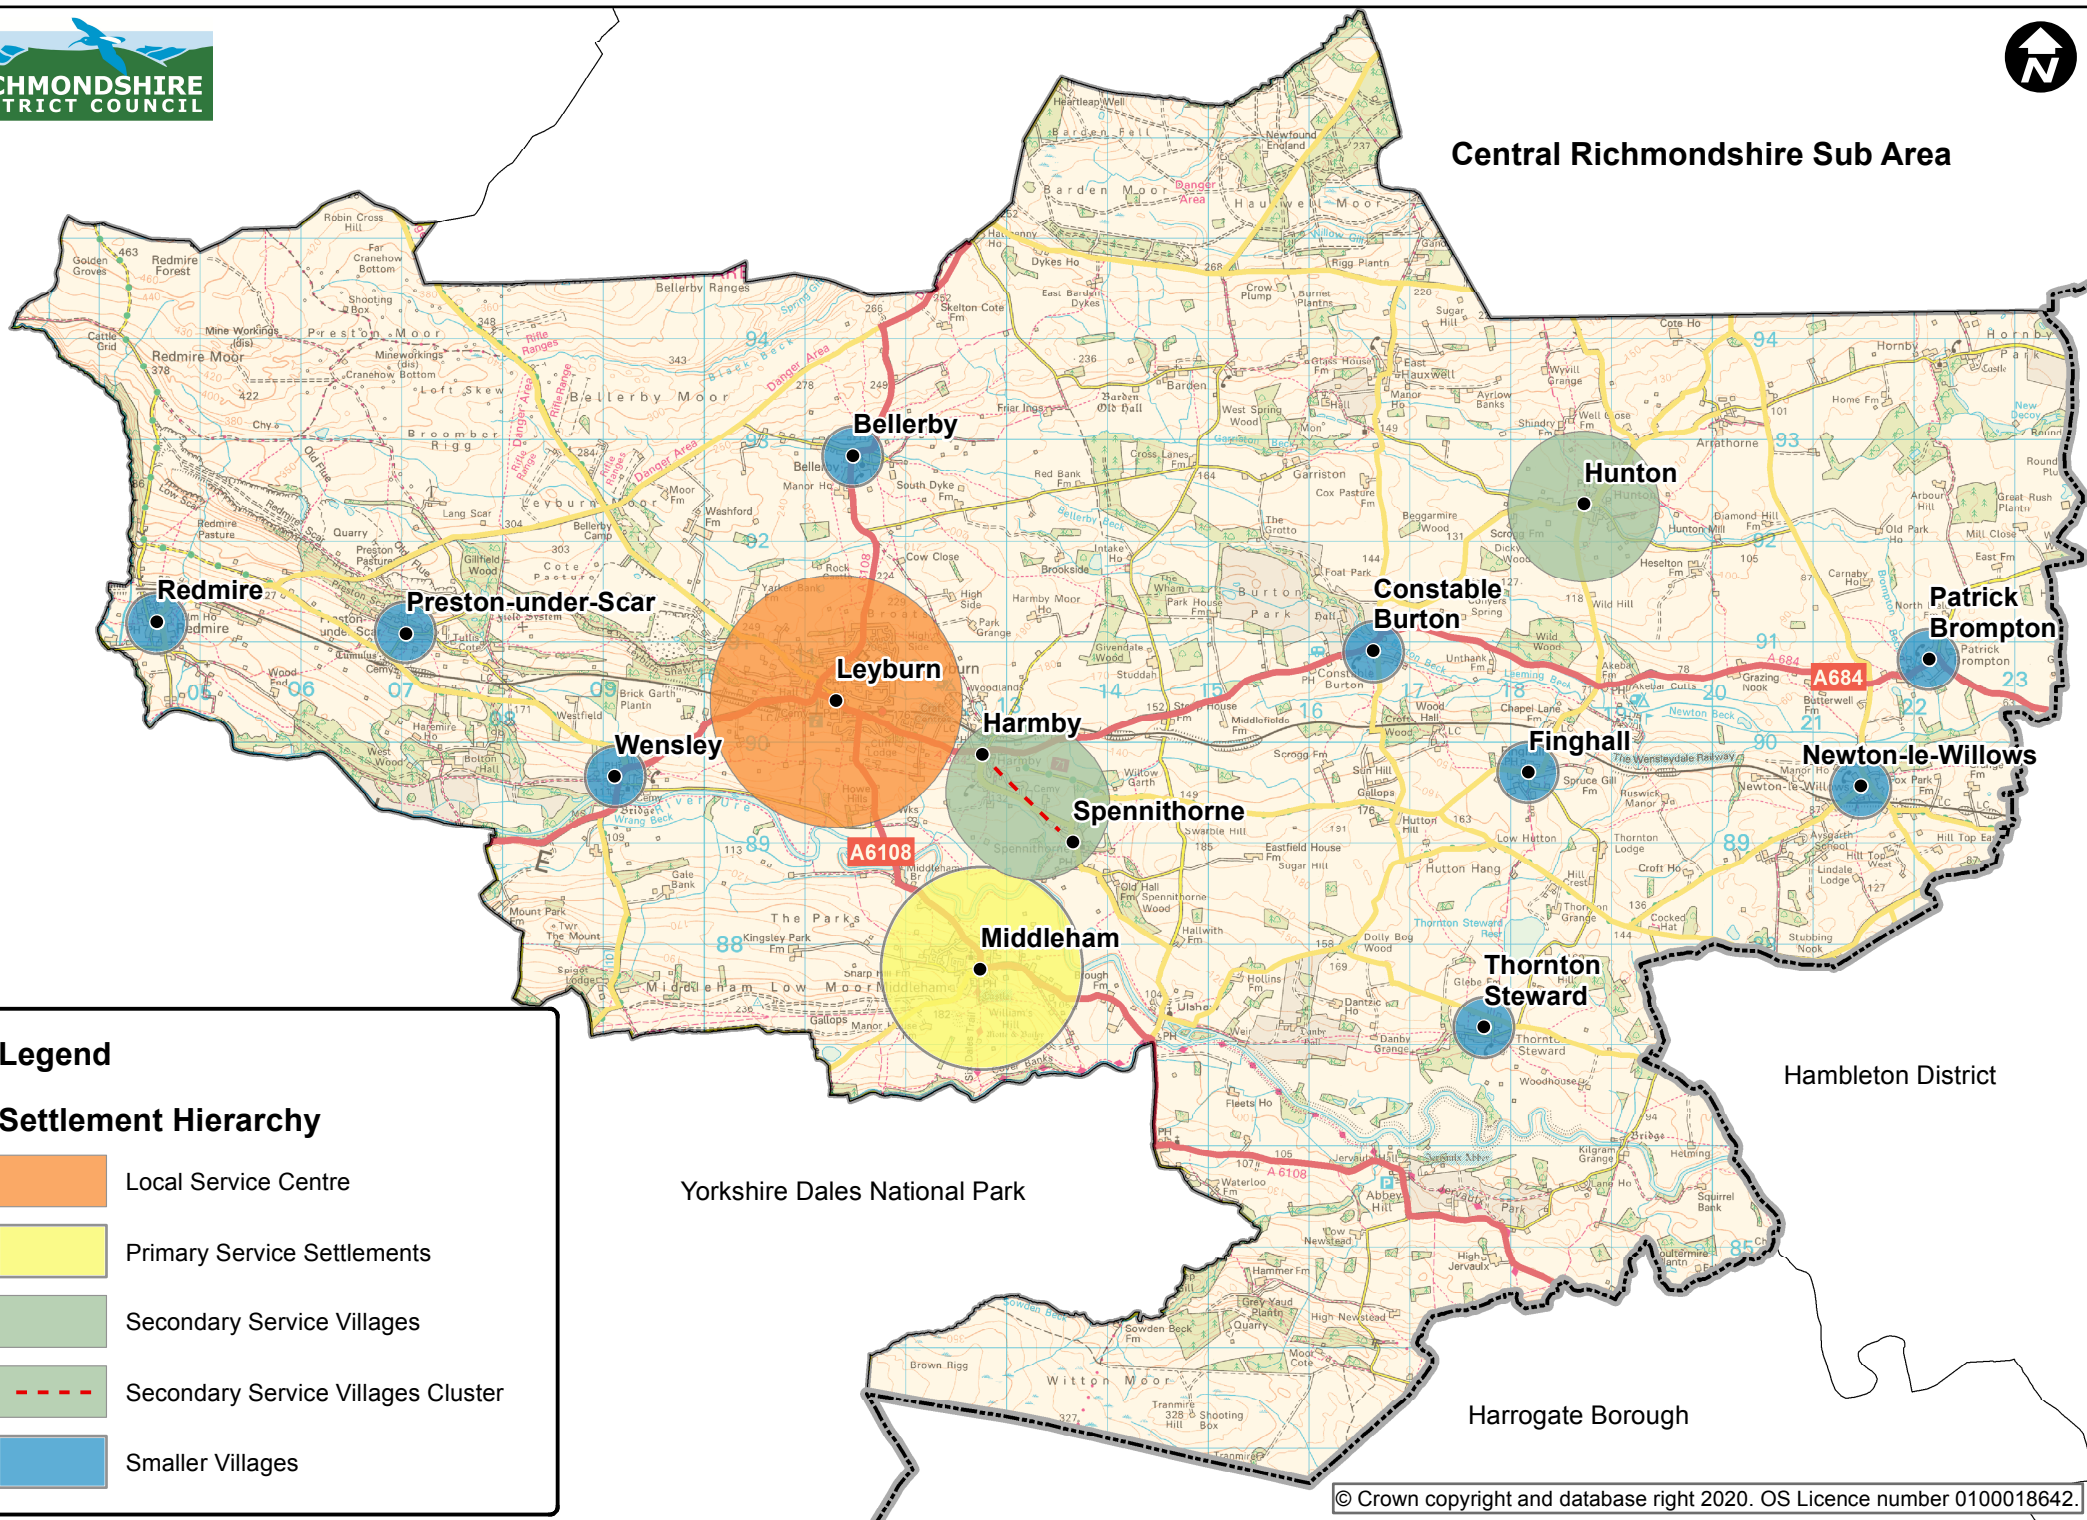

Legend

Settlement Hierarchy

- Principal Towns
- Local Service Centre
- Primary Service Settlements
- Secondary Service Villages
- Secondary Service Villages Cluster
- Smaller Villages

Sub Areas

- North Richmondshire
- Central Richmondshire
- Lower Wensleydale
- Richmondshire District Boundary

Legend

Settlement Hierarchy

- Principal Towns
- Primary Service Settlements
- Smaller Villages

North Richmondshire Sub Area

Yorkshire Dales National Park

Lower Wensleydale Sub Area

Hambleton District

Central Richmondshire Sub Area

Legend

Settlement Hierarchy

- Local Service Centre
- Primary Service Settlements
- Secondary Service Villages
- Secondary Service Villages Cluster
- Smaller Villages

County Durham

Darlington Borough

North Richmondshire also includes Tan Hill to the west of the District

D A L E M O O R

Central Richmondshire Sub Area

Yorkshire Dales National Park

Hambleton District

Legend

Settlement Hierarchy

-  Primary Service Settlements
-  Secondary Service Villages
-  Secondary Service Villages Cluster
-  Smaller Villages