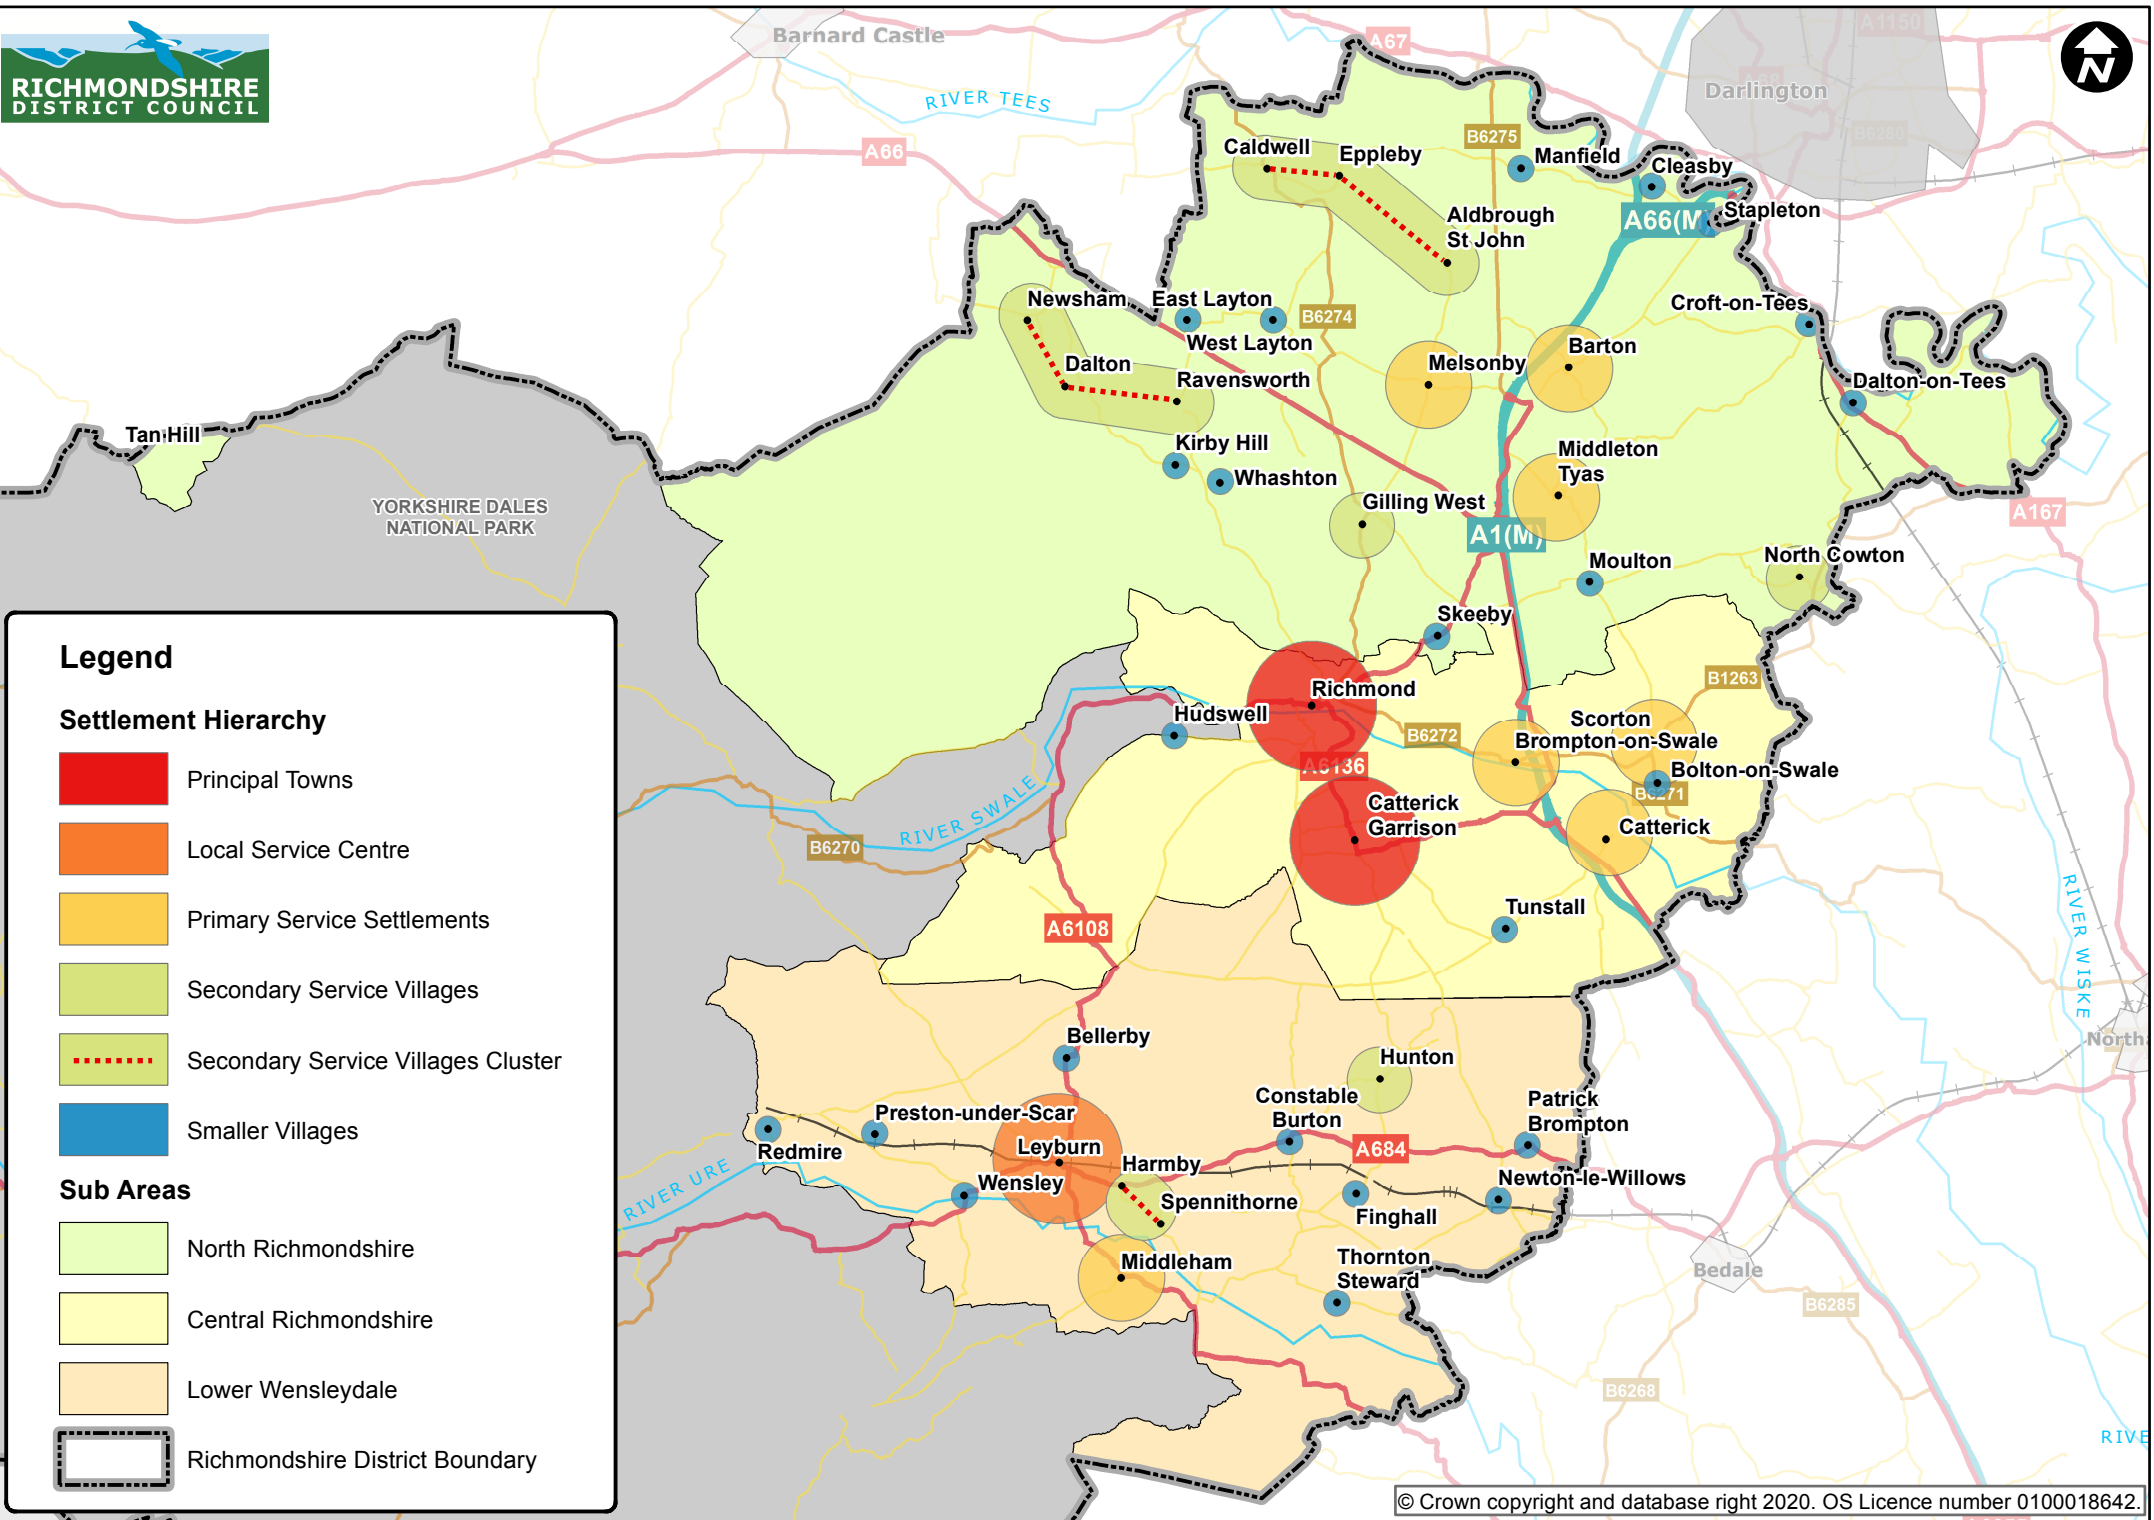

Legend

Settlement Hierarchy

- Principal Towns
- Local Service Centre
- Primary Service Settlements
- Secondary Service Villages
- Secondary Service Villages Cluster
- Smaller Villages

Sub Areas

- North Richmondshire
- Central Richmondshire
- Lower Wensleydale
- Richmondshire District Boundary

Legend

Settlement Hierarchy

- Principal Towns
- Primary Service Settlements
- Smaller Villages

North Richmondshire Sub Area

Yorkshire Dales National Park

Lower Wensleydale Sub Area

Hambleton District

Central Richmondshire Sub Area

Legend

Settlement Hierarchy

- Local Service Centre
- Primary Service Settlements
- Secondary Service Villages
- Secondary Service Villages Cluster
- Smaller Villages

County Durham

Darlington Borough

North Richmondshire also includes Tan Hill to the west of the District

D A L E M O O R

Central Richmondshire Sub Area

Yorkshire Dales National Park

Hambleton District

Legend

Settlement Hierarchy

-  Primary Service Settlements
-  Secondary Service Villages
-  Secondary Service Villages Cluster
-  Smaller Villages