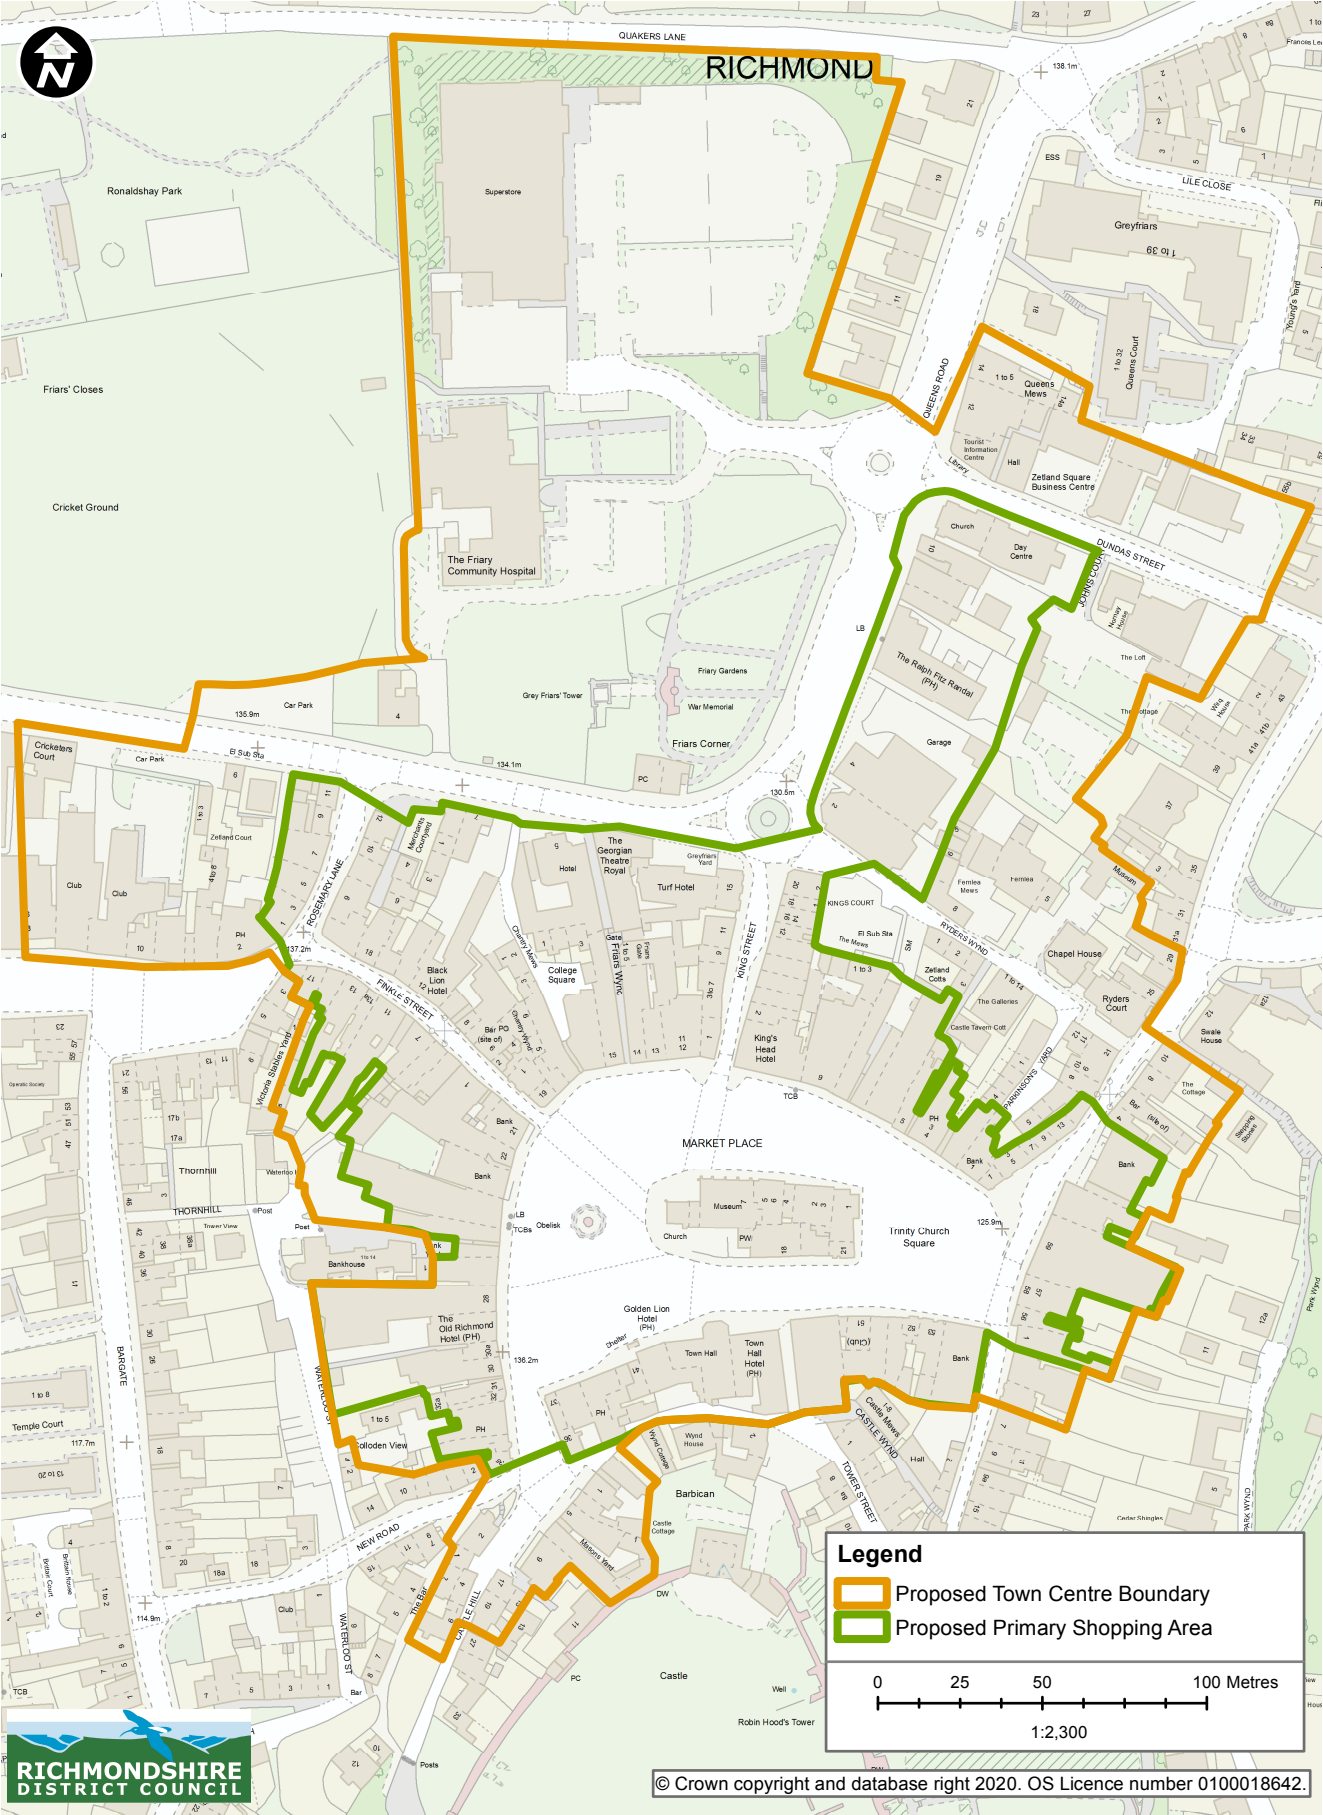

QUAKERS LANE

# RICHMOND

**Legend**

-  Proposed Town Centre Boundary
-  Proposed Primary Shopping Area

0      25      50      100 Metres

1:2,300