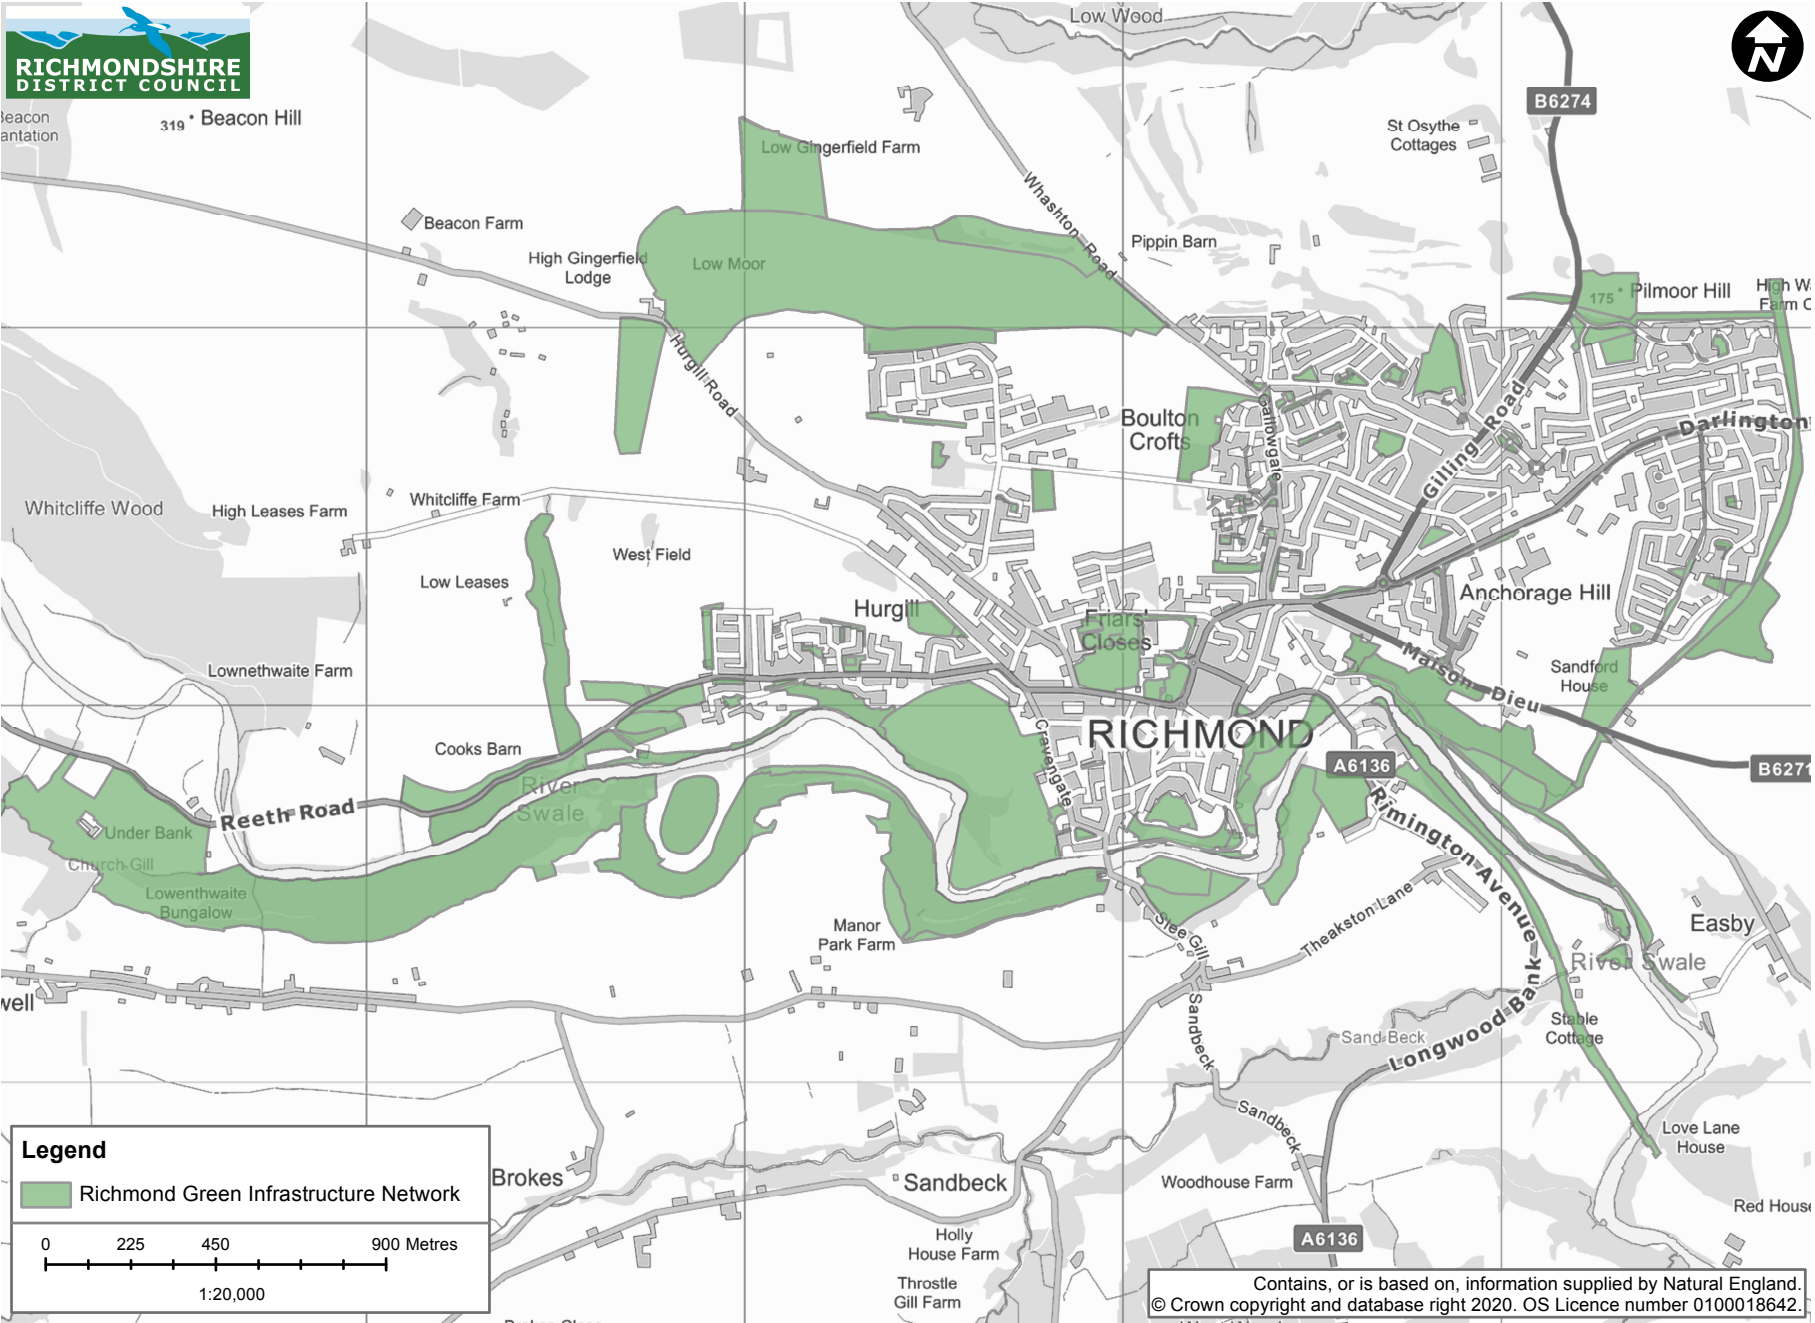

Beacon Hill 319

**Legend**

 Richmond Green Infrastructure Network