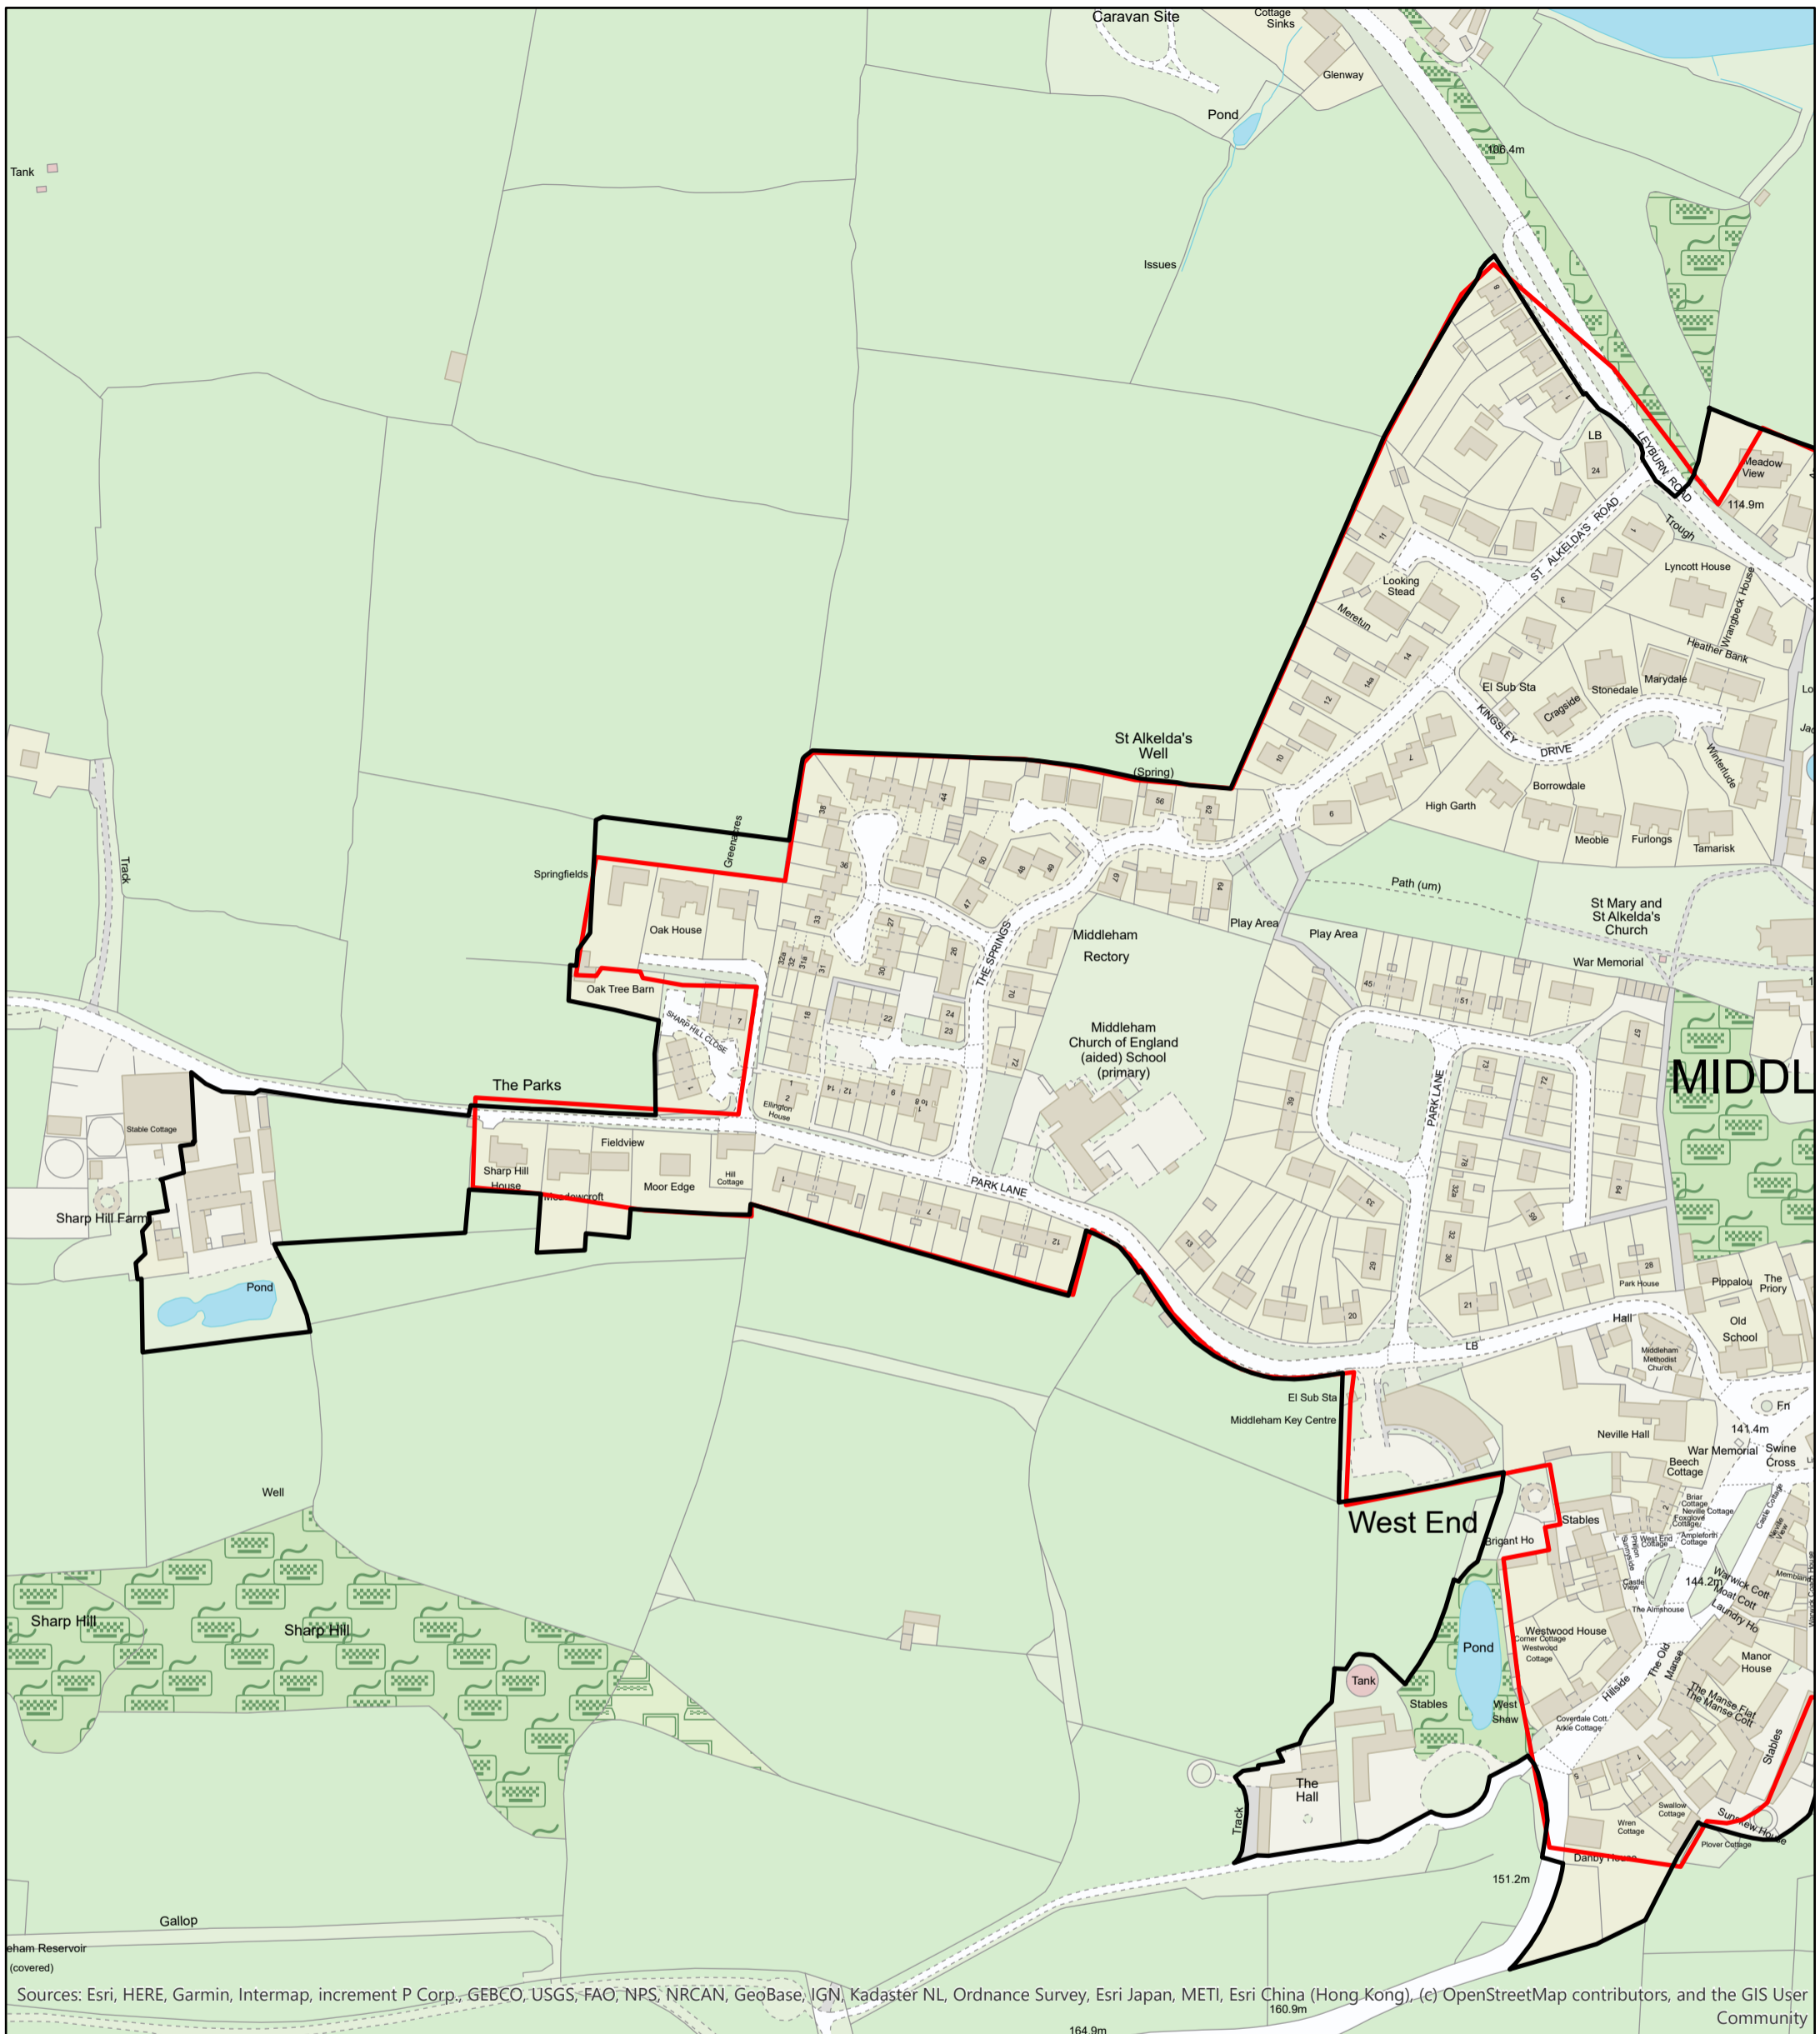

Middleham

Scale: 1:1,000

Development Limits Review

East Witton

Lower Wensleydale

- Proposed Development Limits 2019
- Development Limit Boundaries

Scale: 1:2,500

Development Limits Review

Middleham

Lower Wensleydale

-  Proposed Development Limits 2019
-  Development Limit Boundaries

Development Limits Review

Scale: 1:2,500

Middleham

-  Proposed Development Limits 2019
-  Development Limit Boundaries

Lower Wensleydale