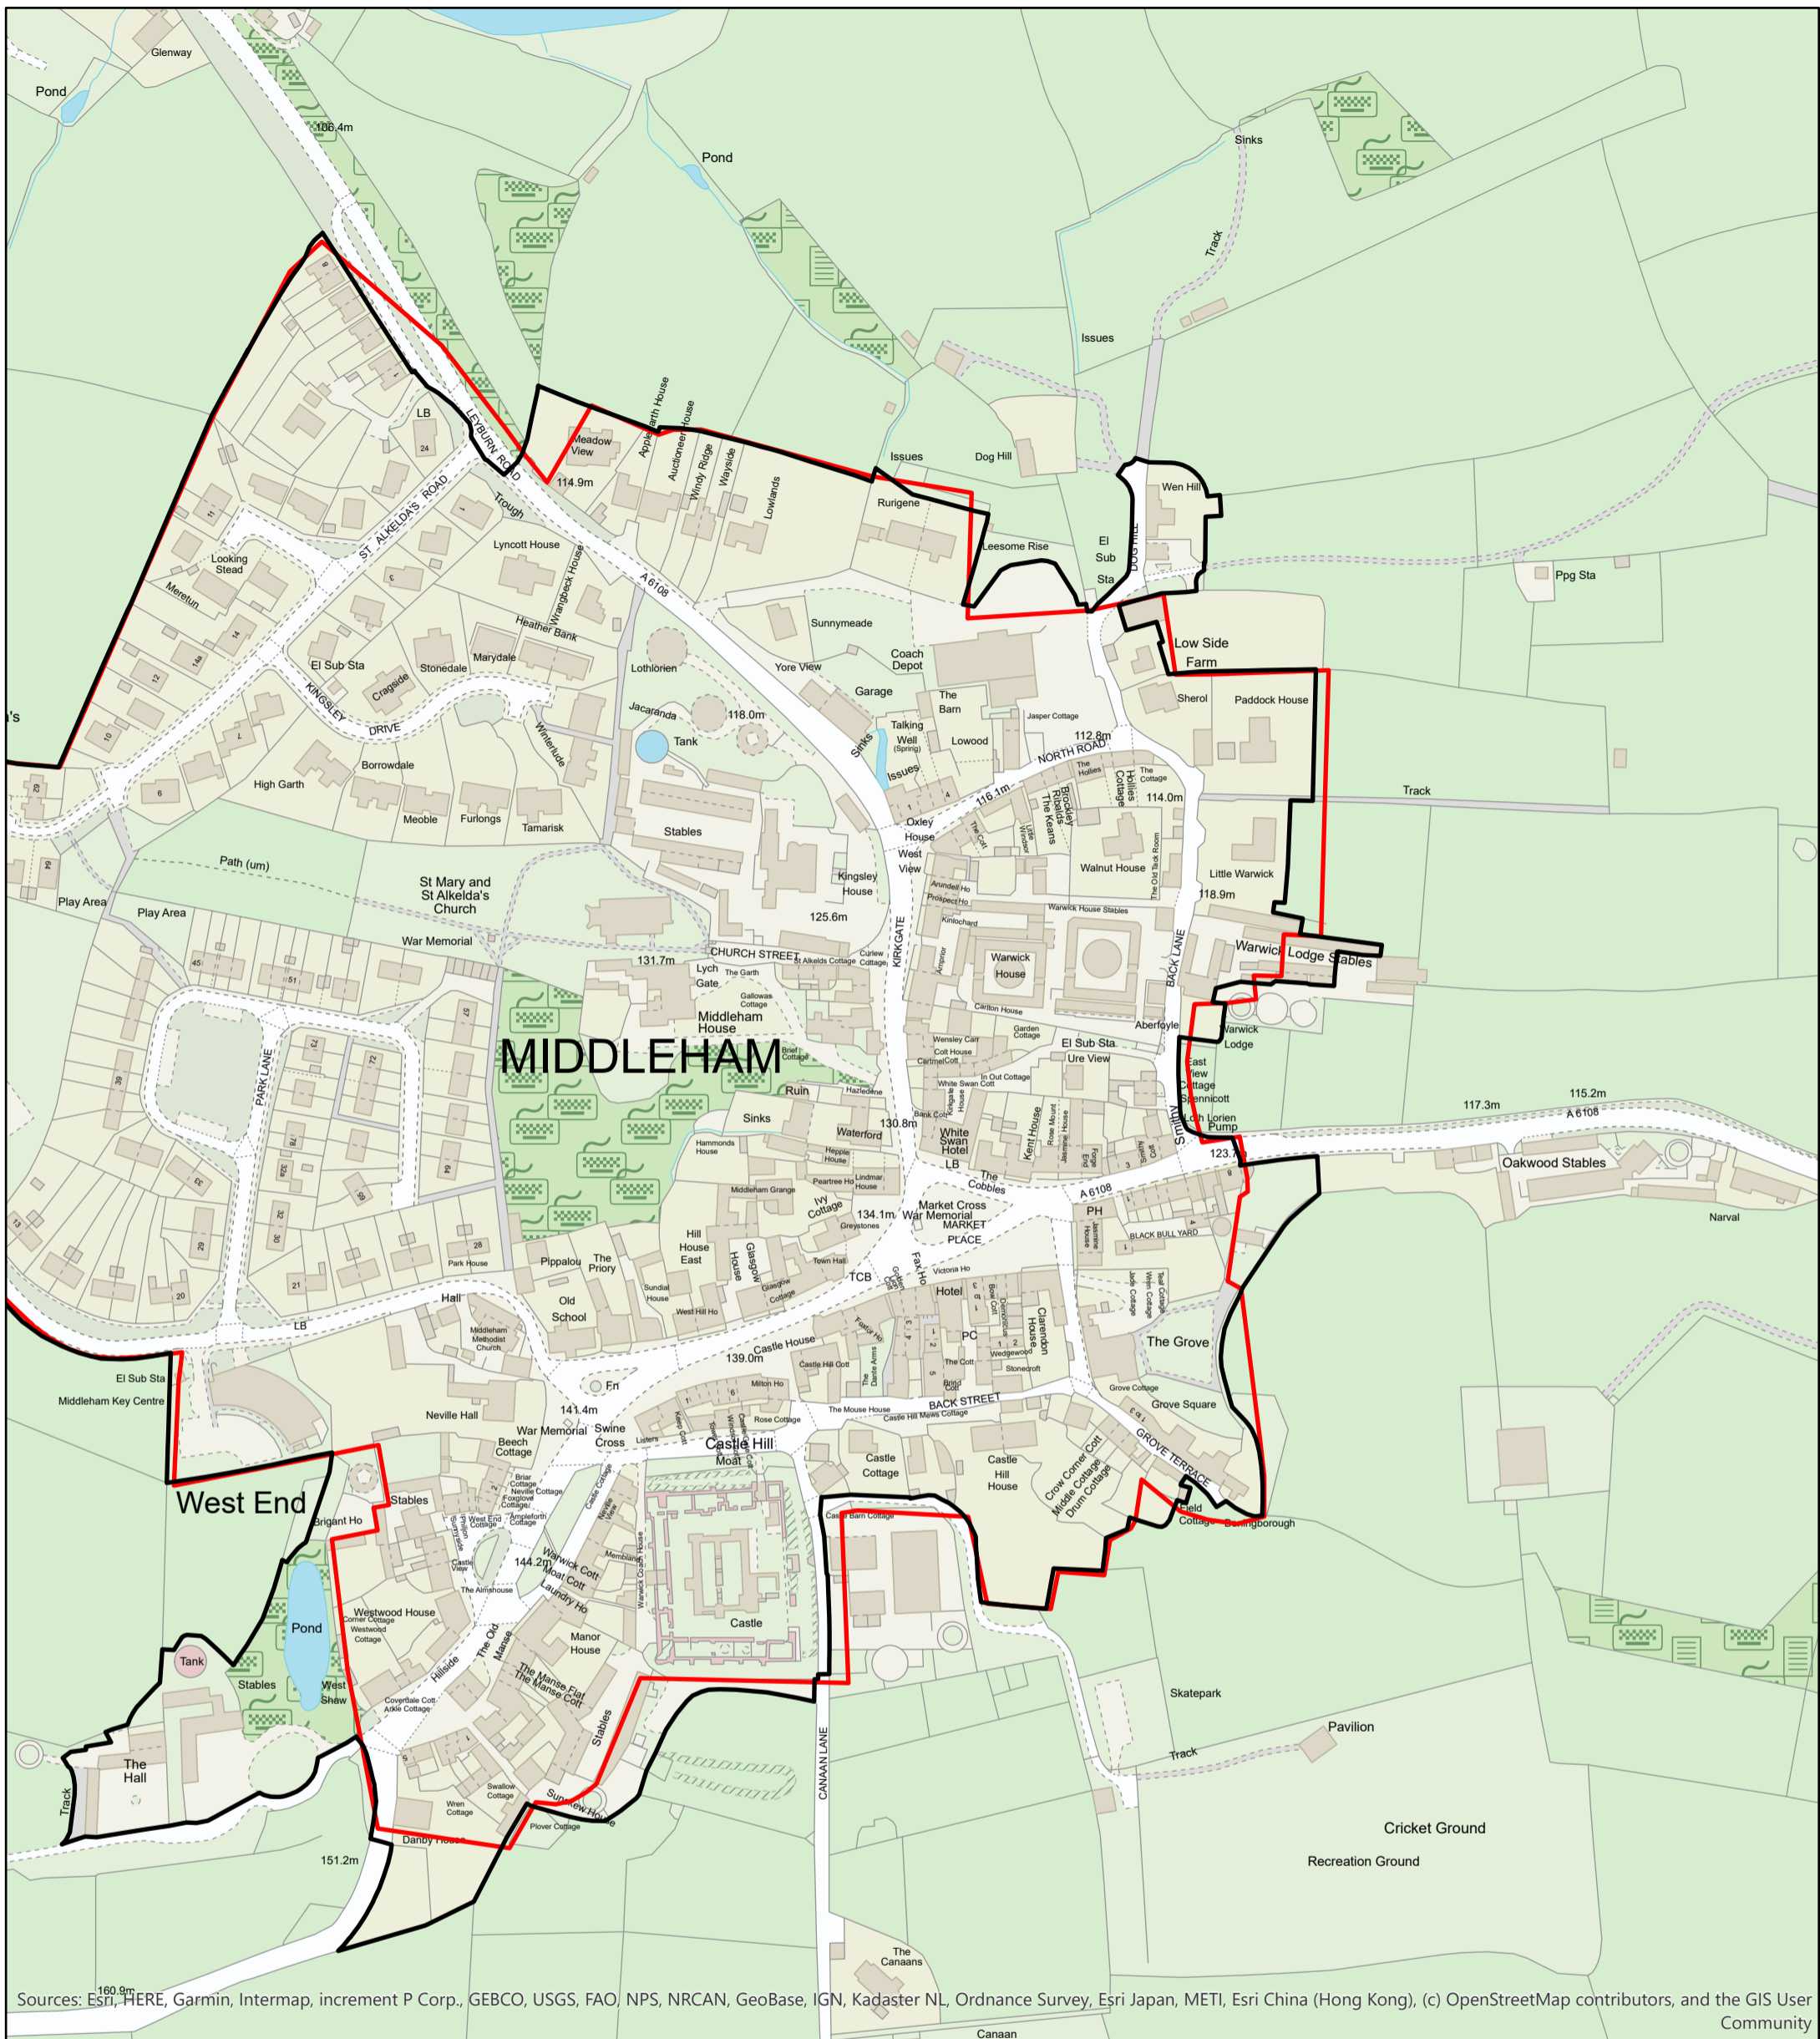

Middleham

Scale: 1:1,000

Development Limits Review

East Witton

Lower Wensleydale

- Proposed Development Limits 2019
- Development Limit Boundaries

Scale: 1:2,500

Development Limits Review

Middleham

Lower Wensleydale

-  Proposed Development Limits 2019
-  Development Limit Boundaries

Development Limits Review

Scale: 1:2,500

Middleham

-  Proposed Development Limits 2019
-  Development Limit Boundaries

Lower Wensleydale