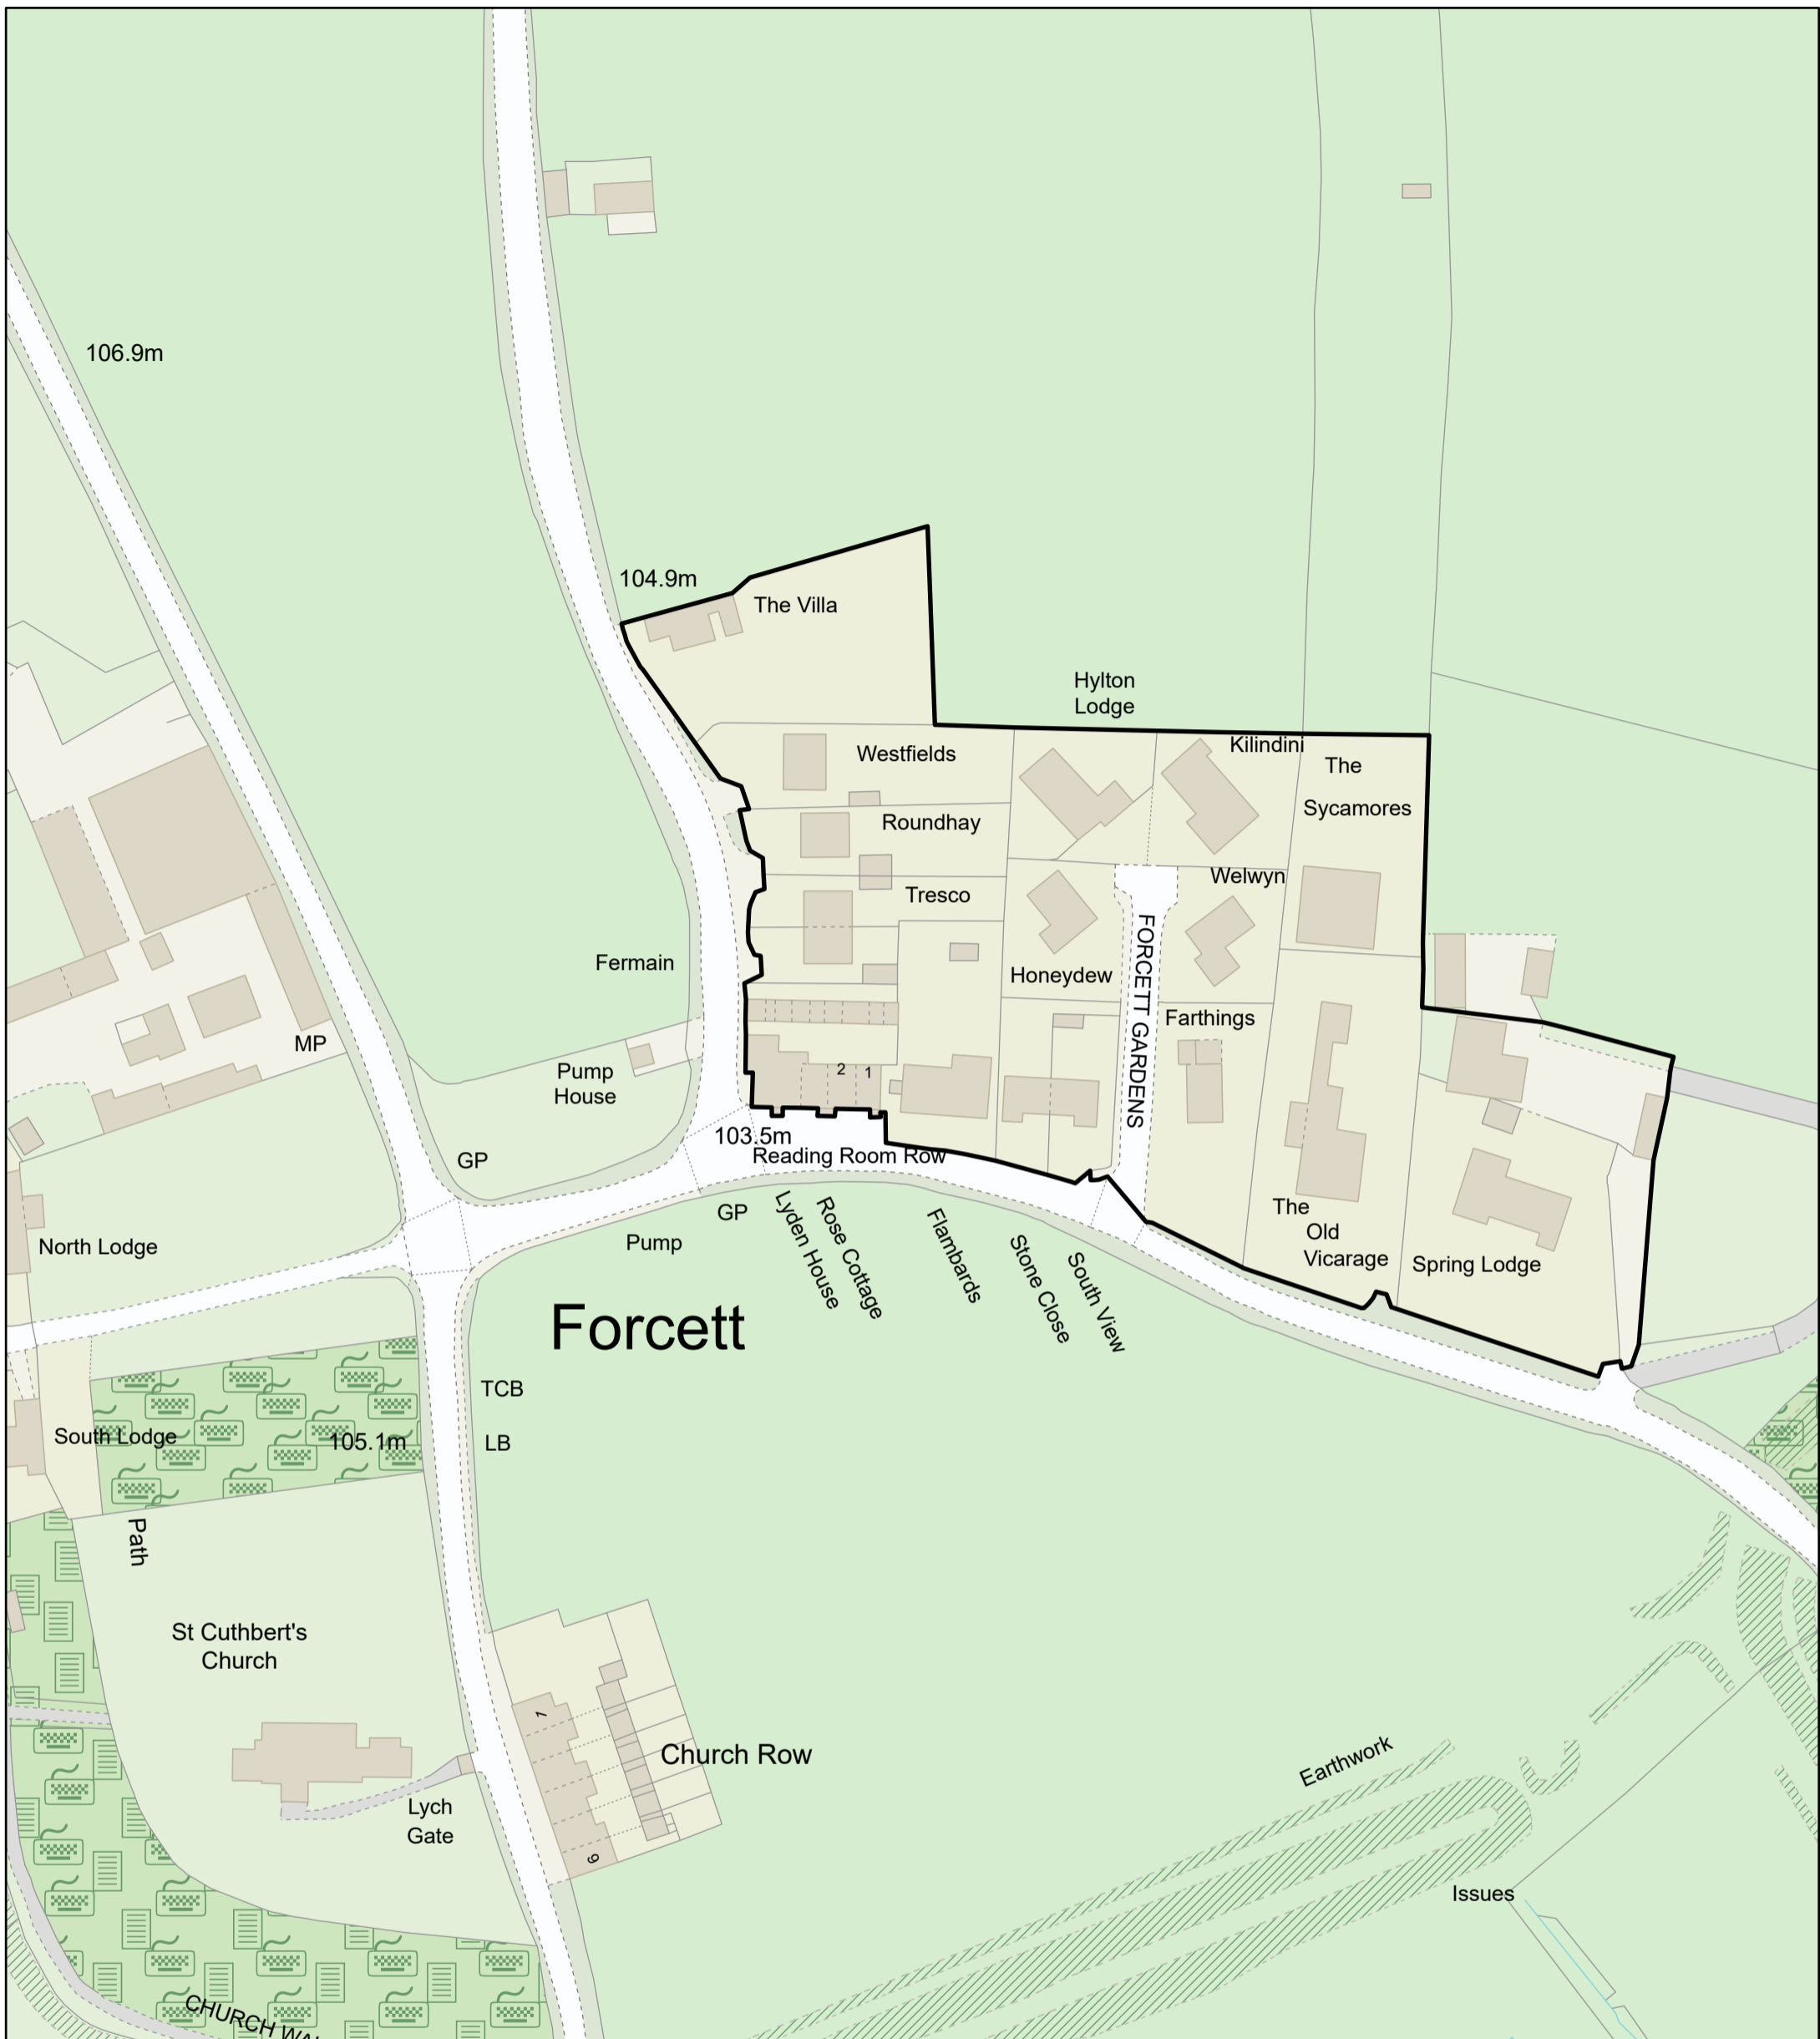

Scale: 1:1,200

Development Limits Review

Forcett

North Richmondshire

- Proposed Development Limits 2019
- Development Limit Boundaries