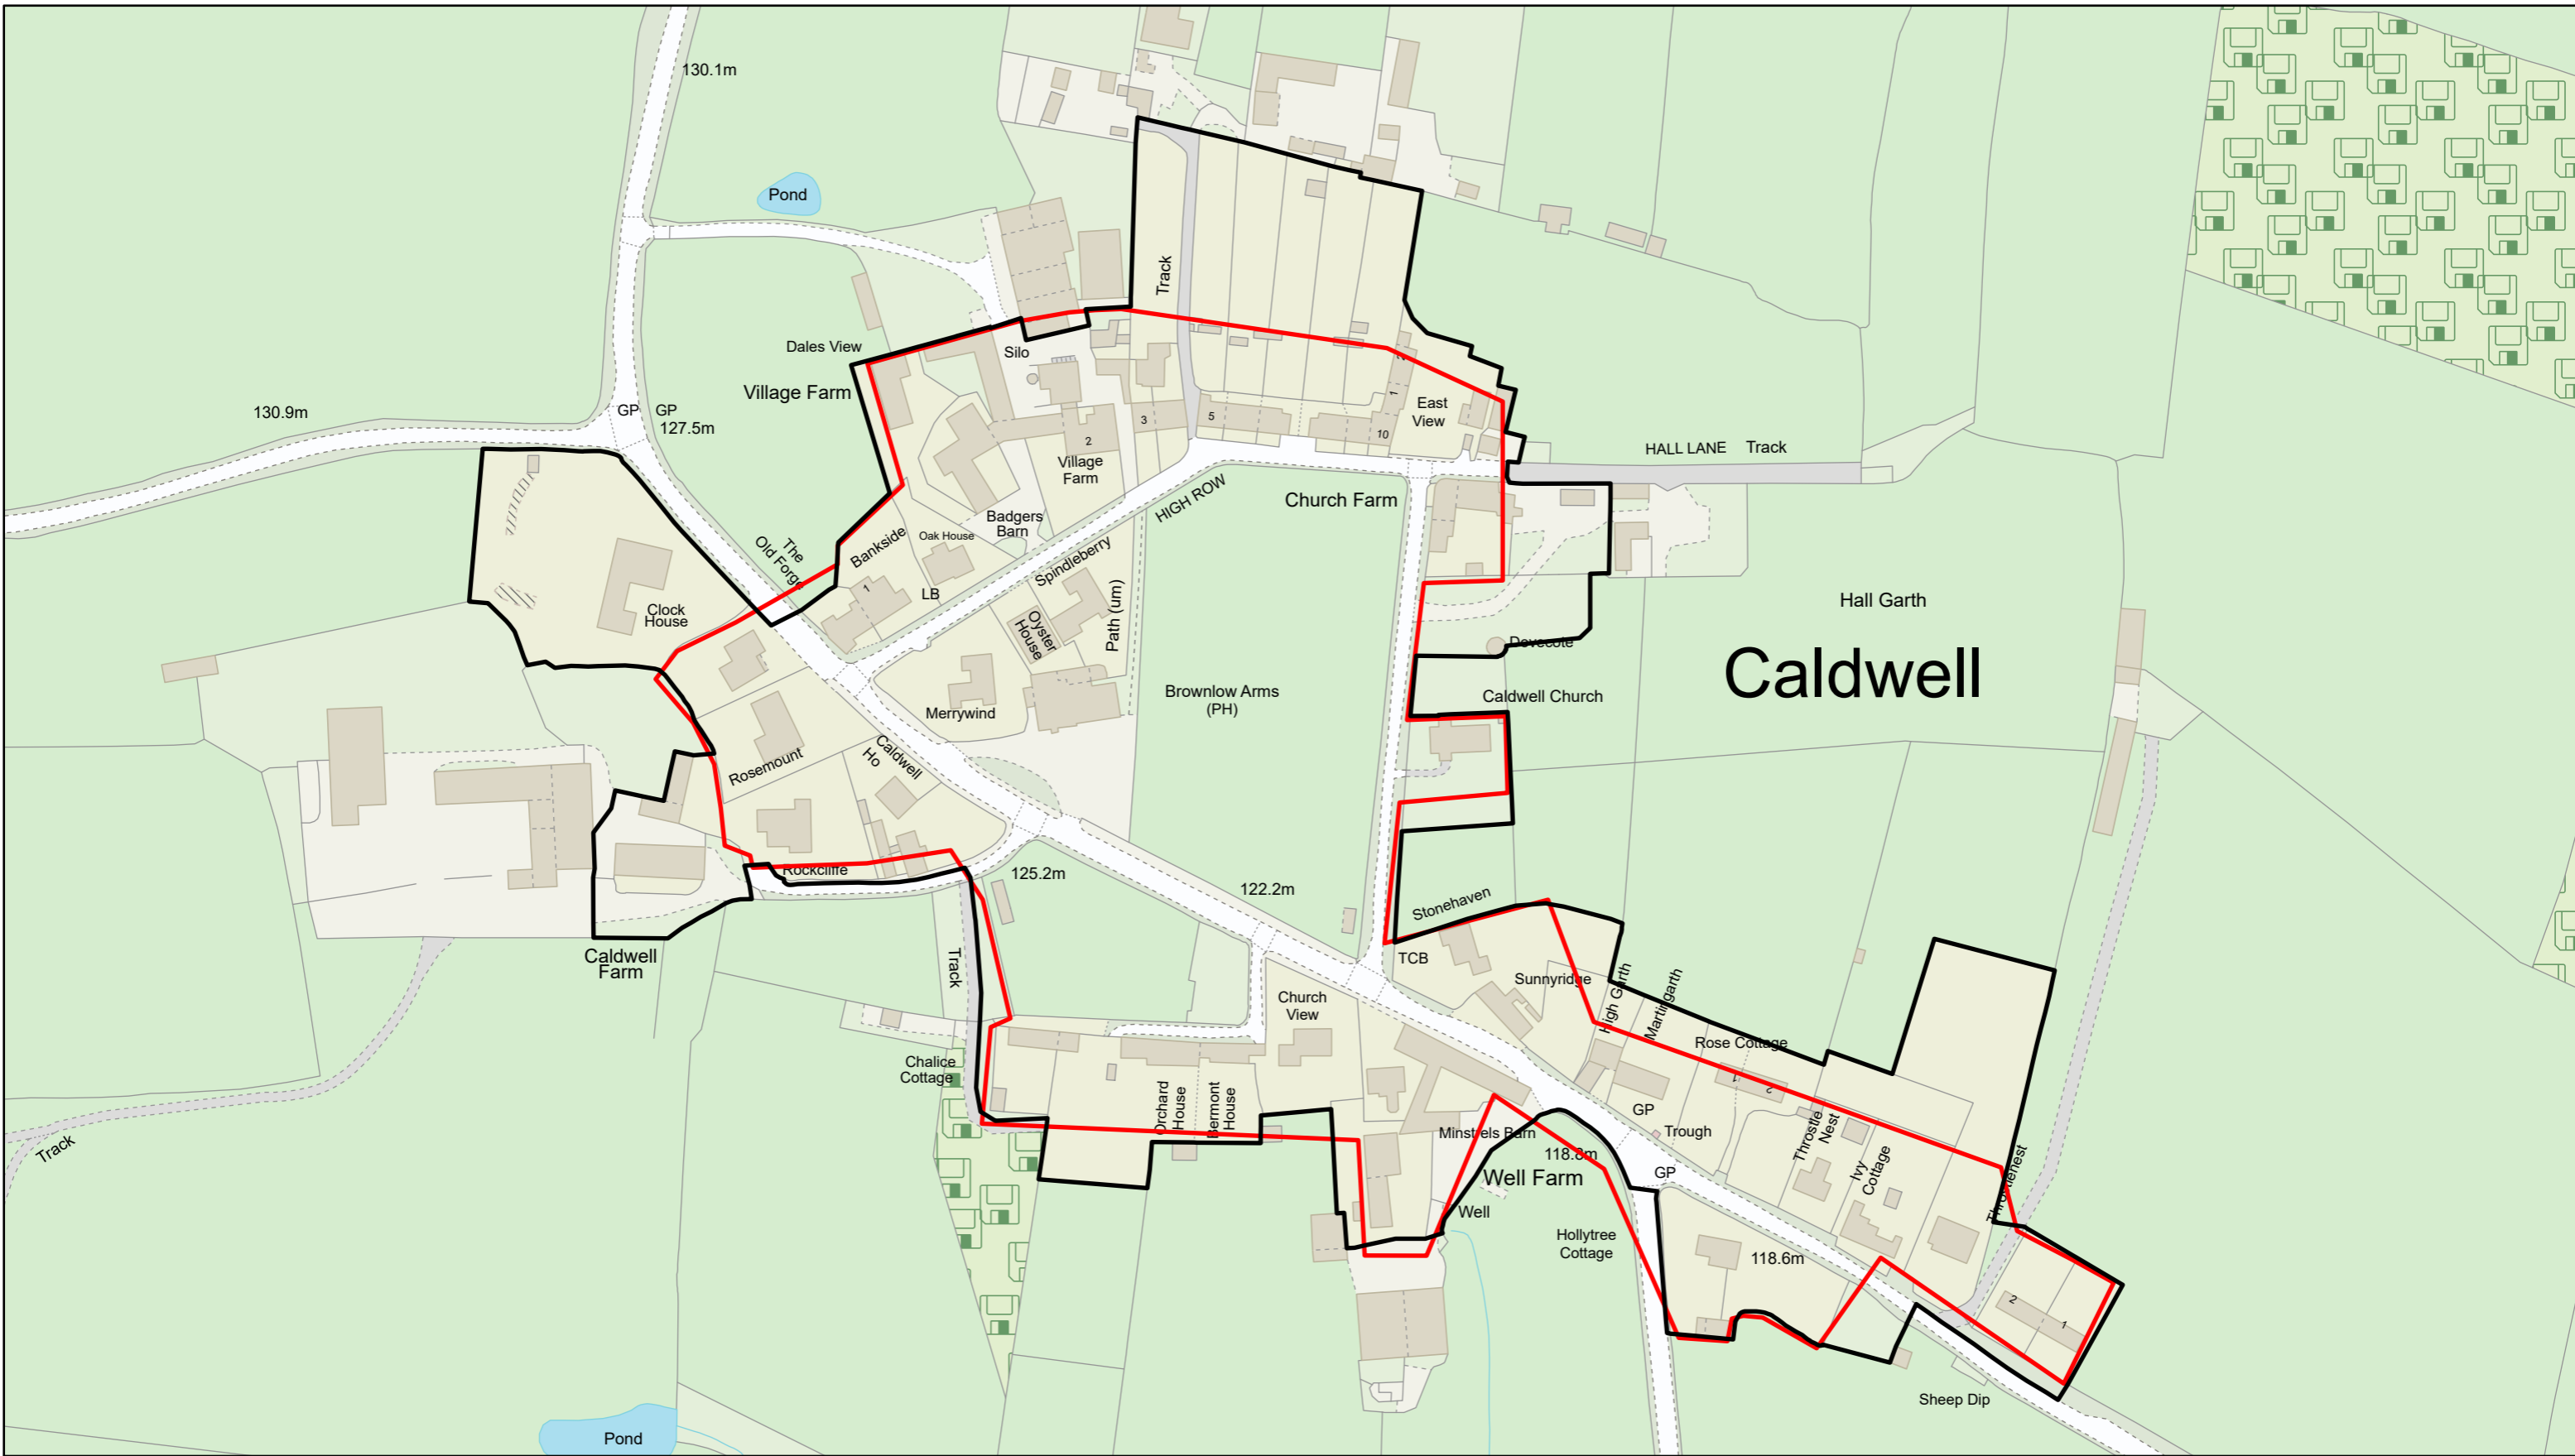

**Melsonby**

Scale: 1:2,200

# Development Limits Review

Aldbrough St John

North Richmondshire

-  Proposed Development Limits 2019
-  Development Limit Boundaries