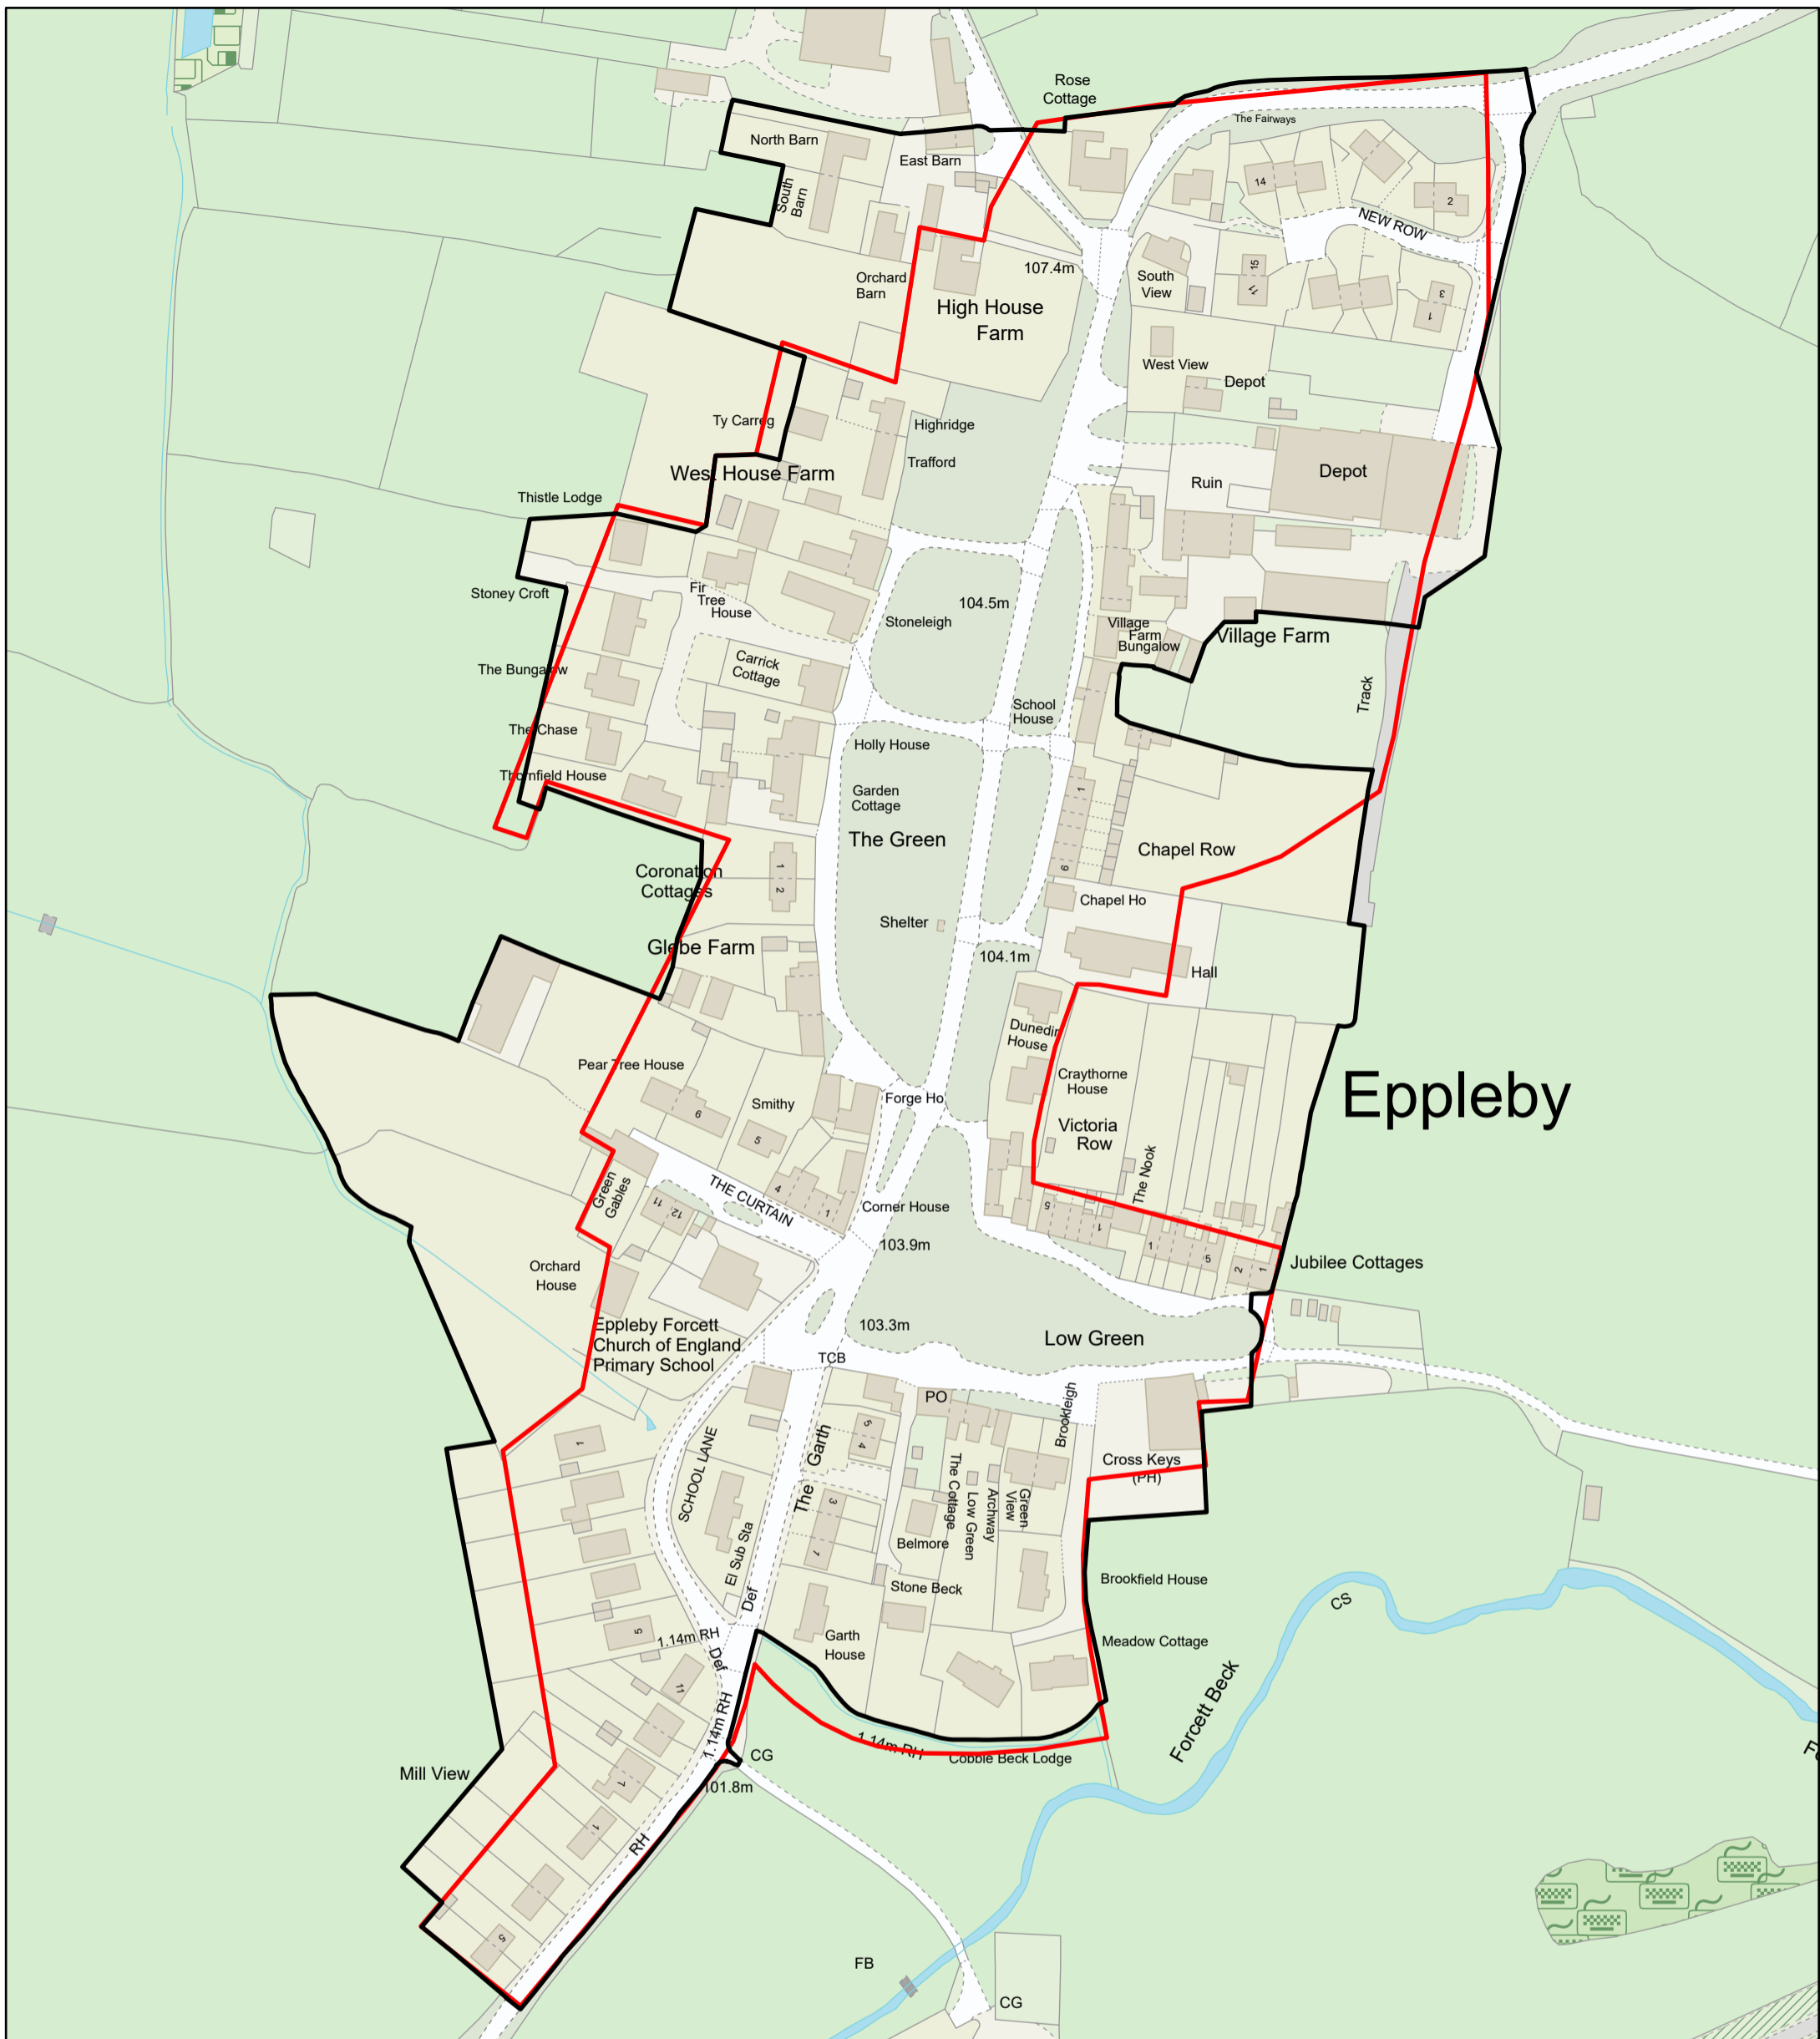

# Development Limits Review

East Layton

North Richmondshire

Scale: 1:2,100

- Proposed Development Limits 2019
- Development Limit Boundaries

REPRODUCED BY PERMISSION OF ORDNANCE SURVEY ON BEHALF OF HMSO. © CROWN COPYRIGHT AND DATABASE RIGHT 2019. LICENSE NUMBER 0100018642.