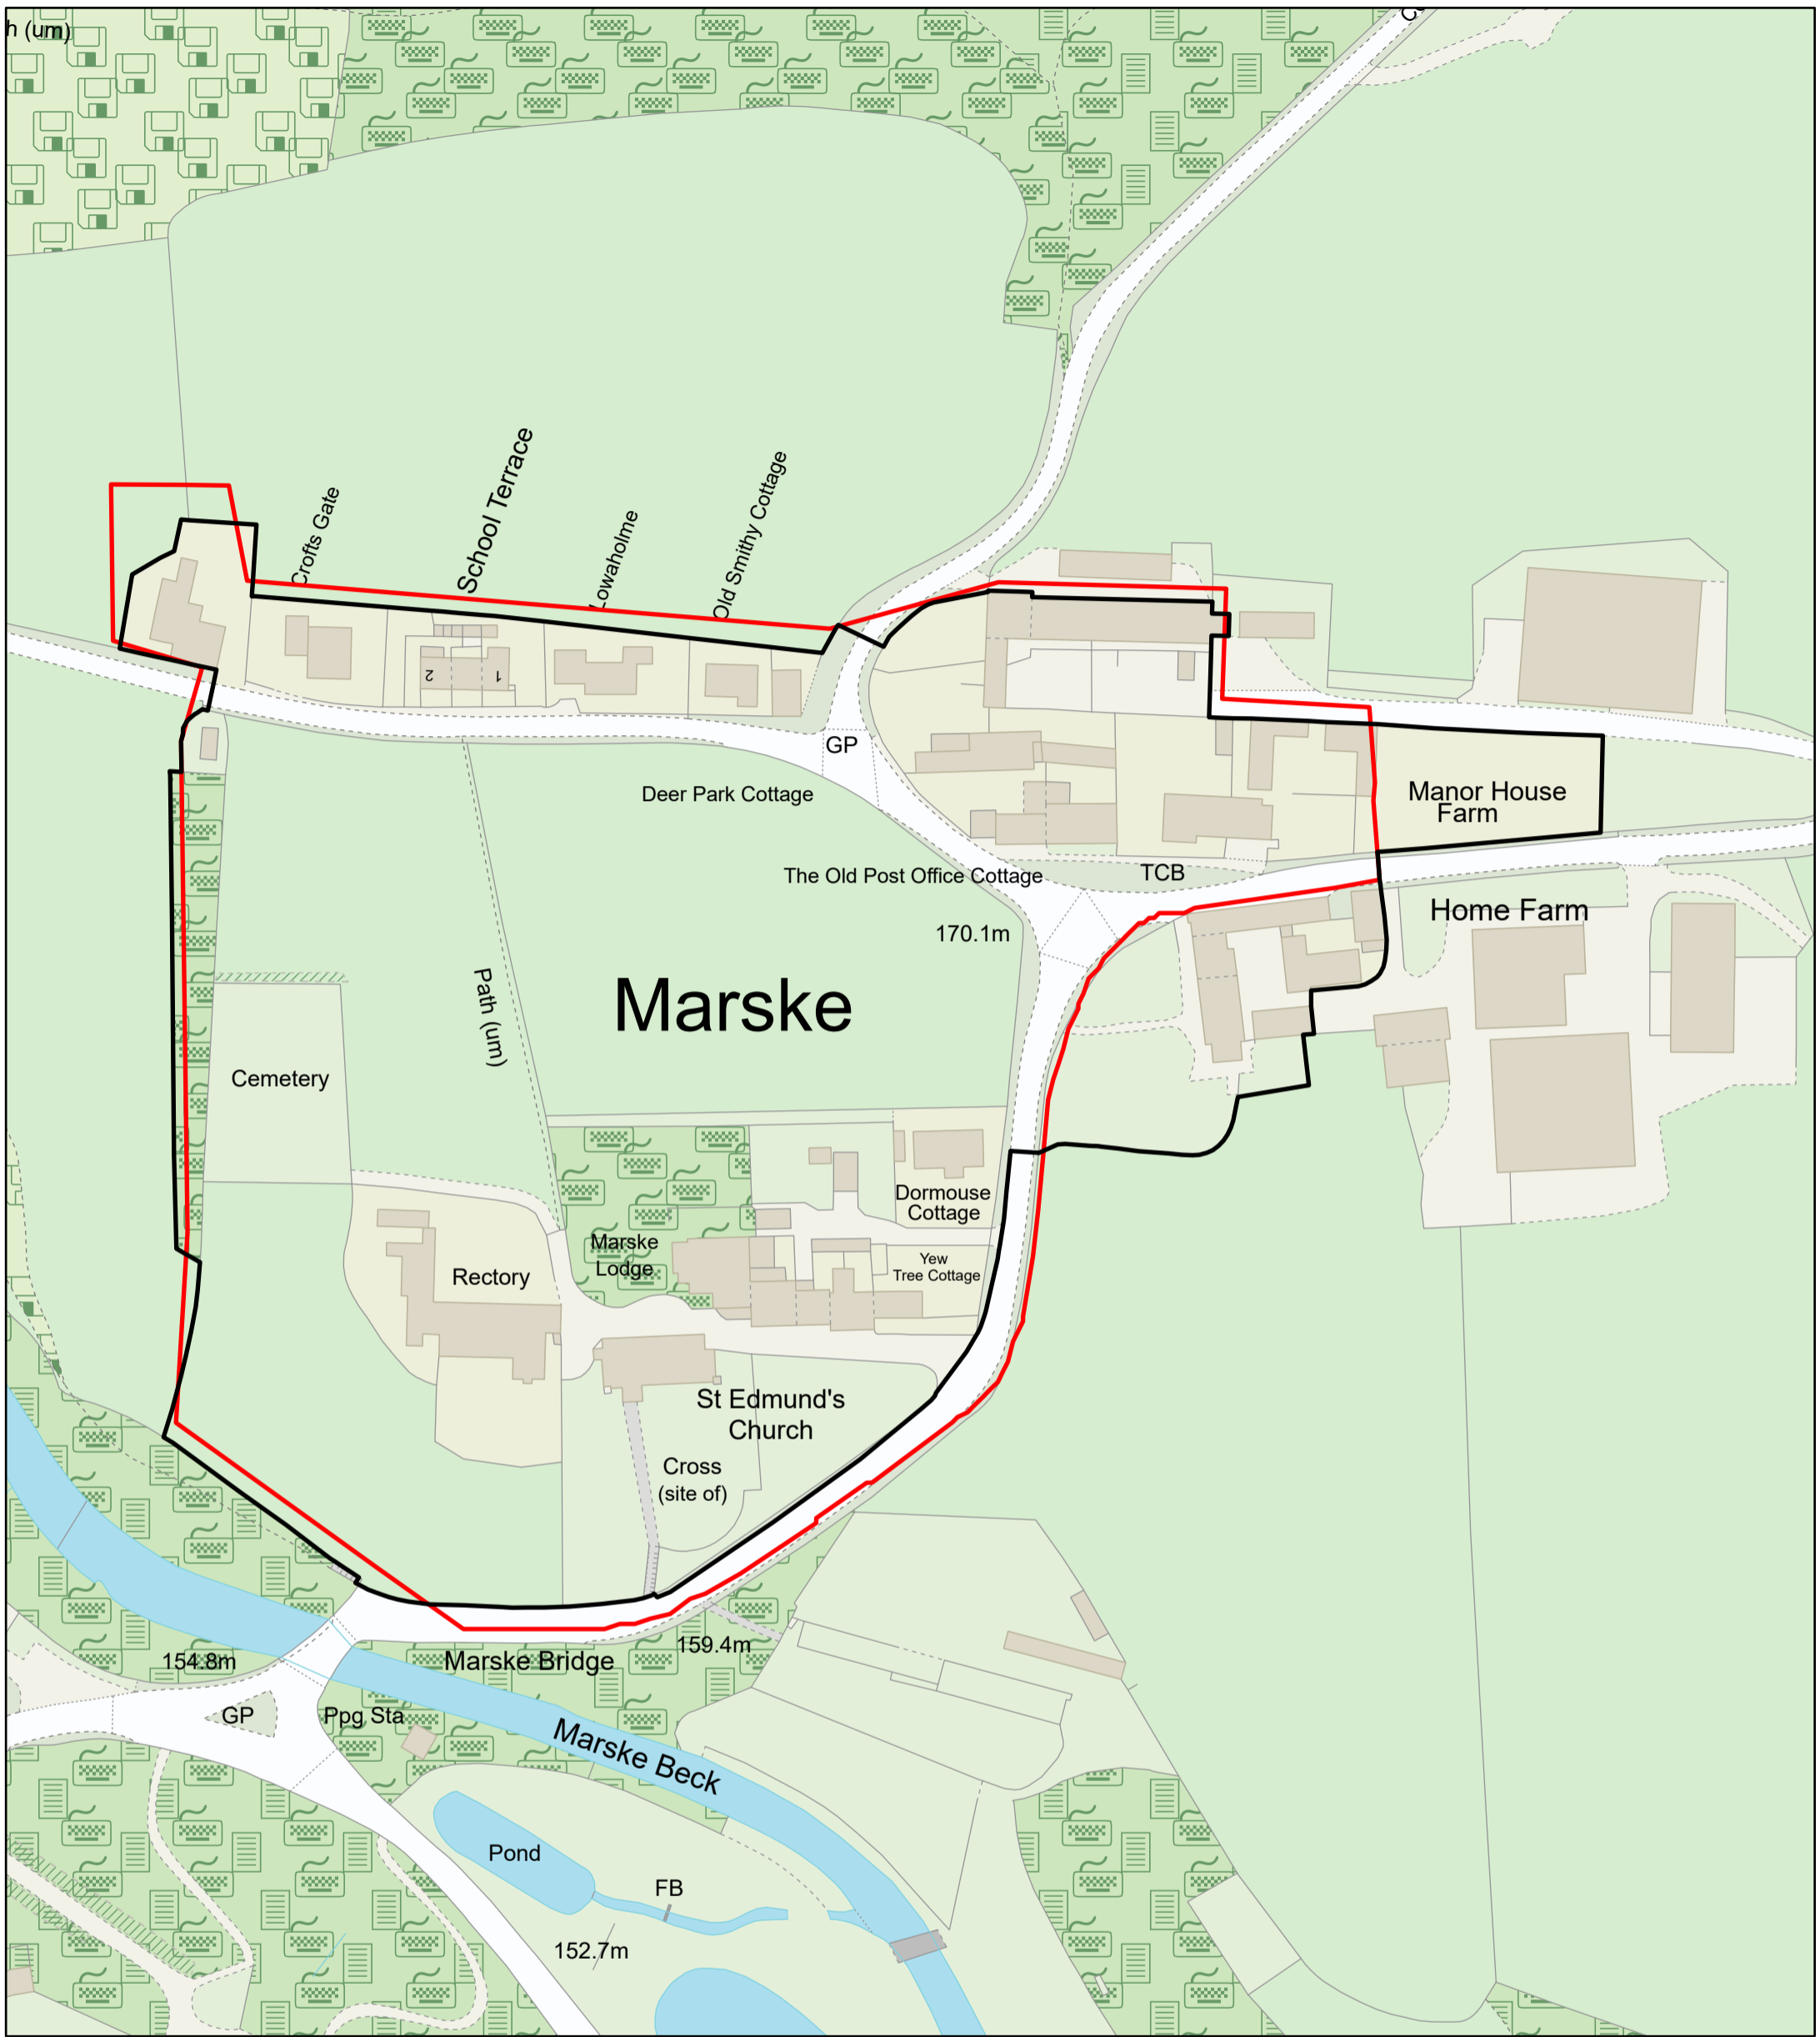

Lower Swaledale and Arkengarthdale

Development Limits Review

Hudswell

Central Richmondshire

Scale: 1:2,700

- Proposed Development Limits 2019
- Development Limit Boundaries

Scale: 1:1,250

Development Limits Review

Marske

-  Proposed Development Limits 2019
-  Development Limit Boundaries

Central Richmondshire