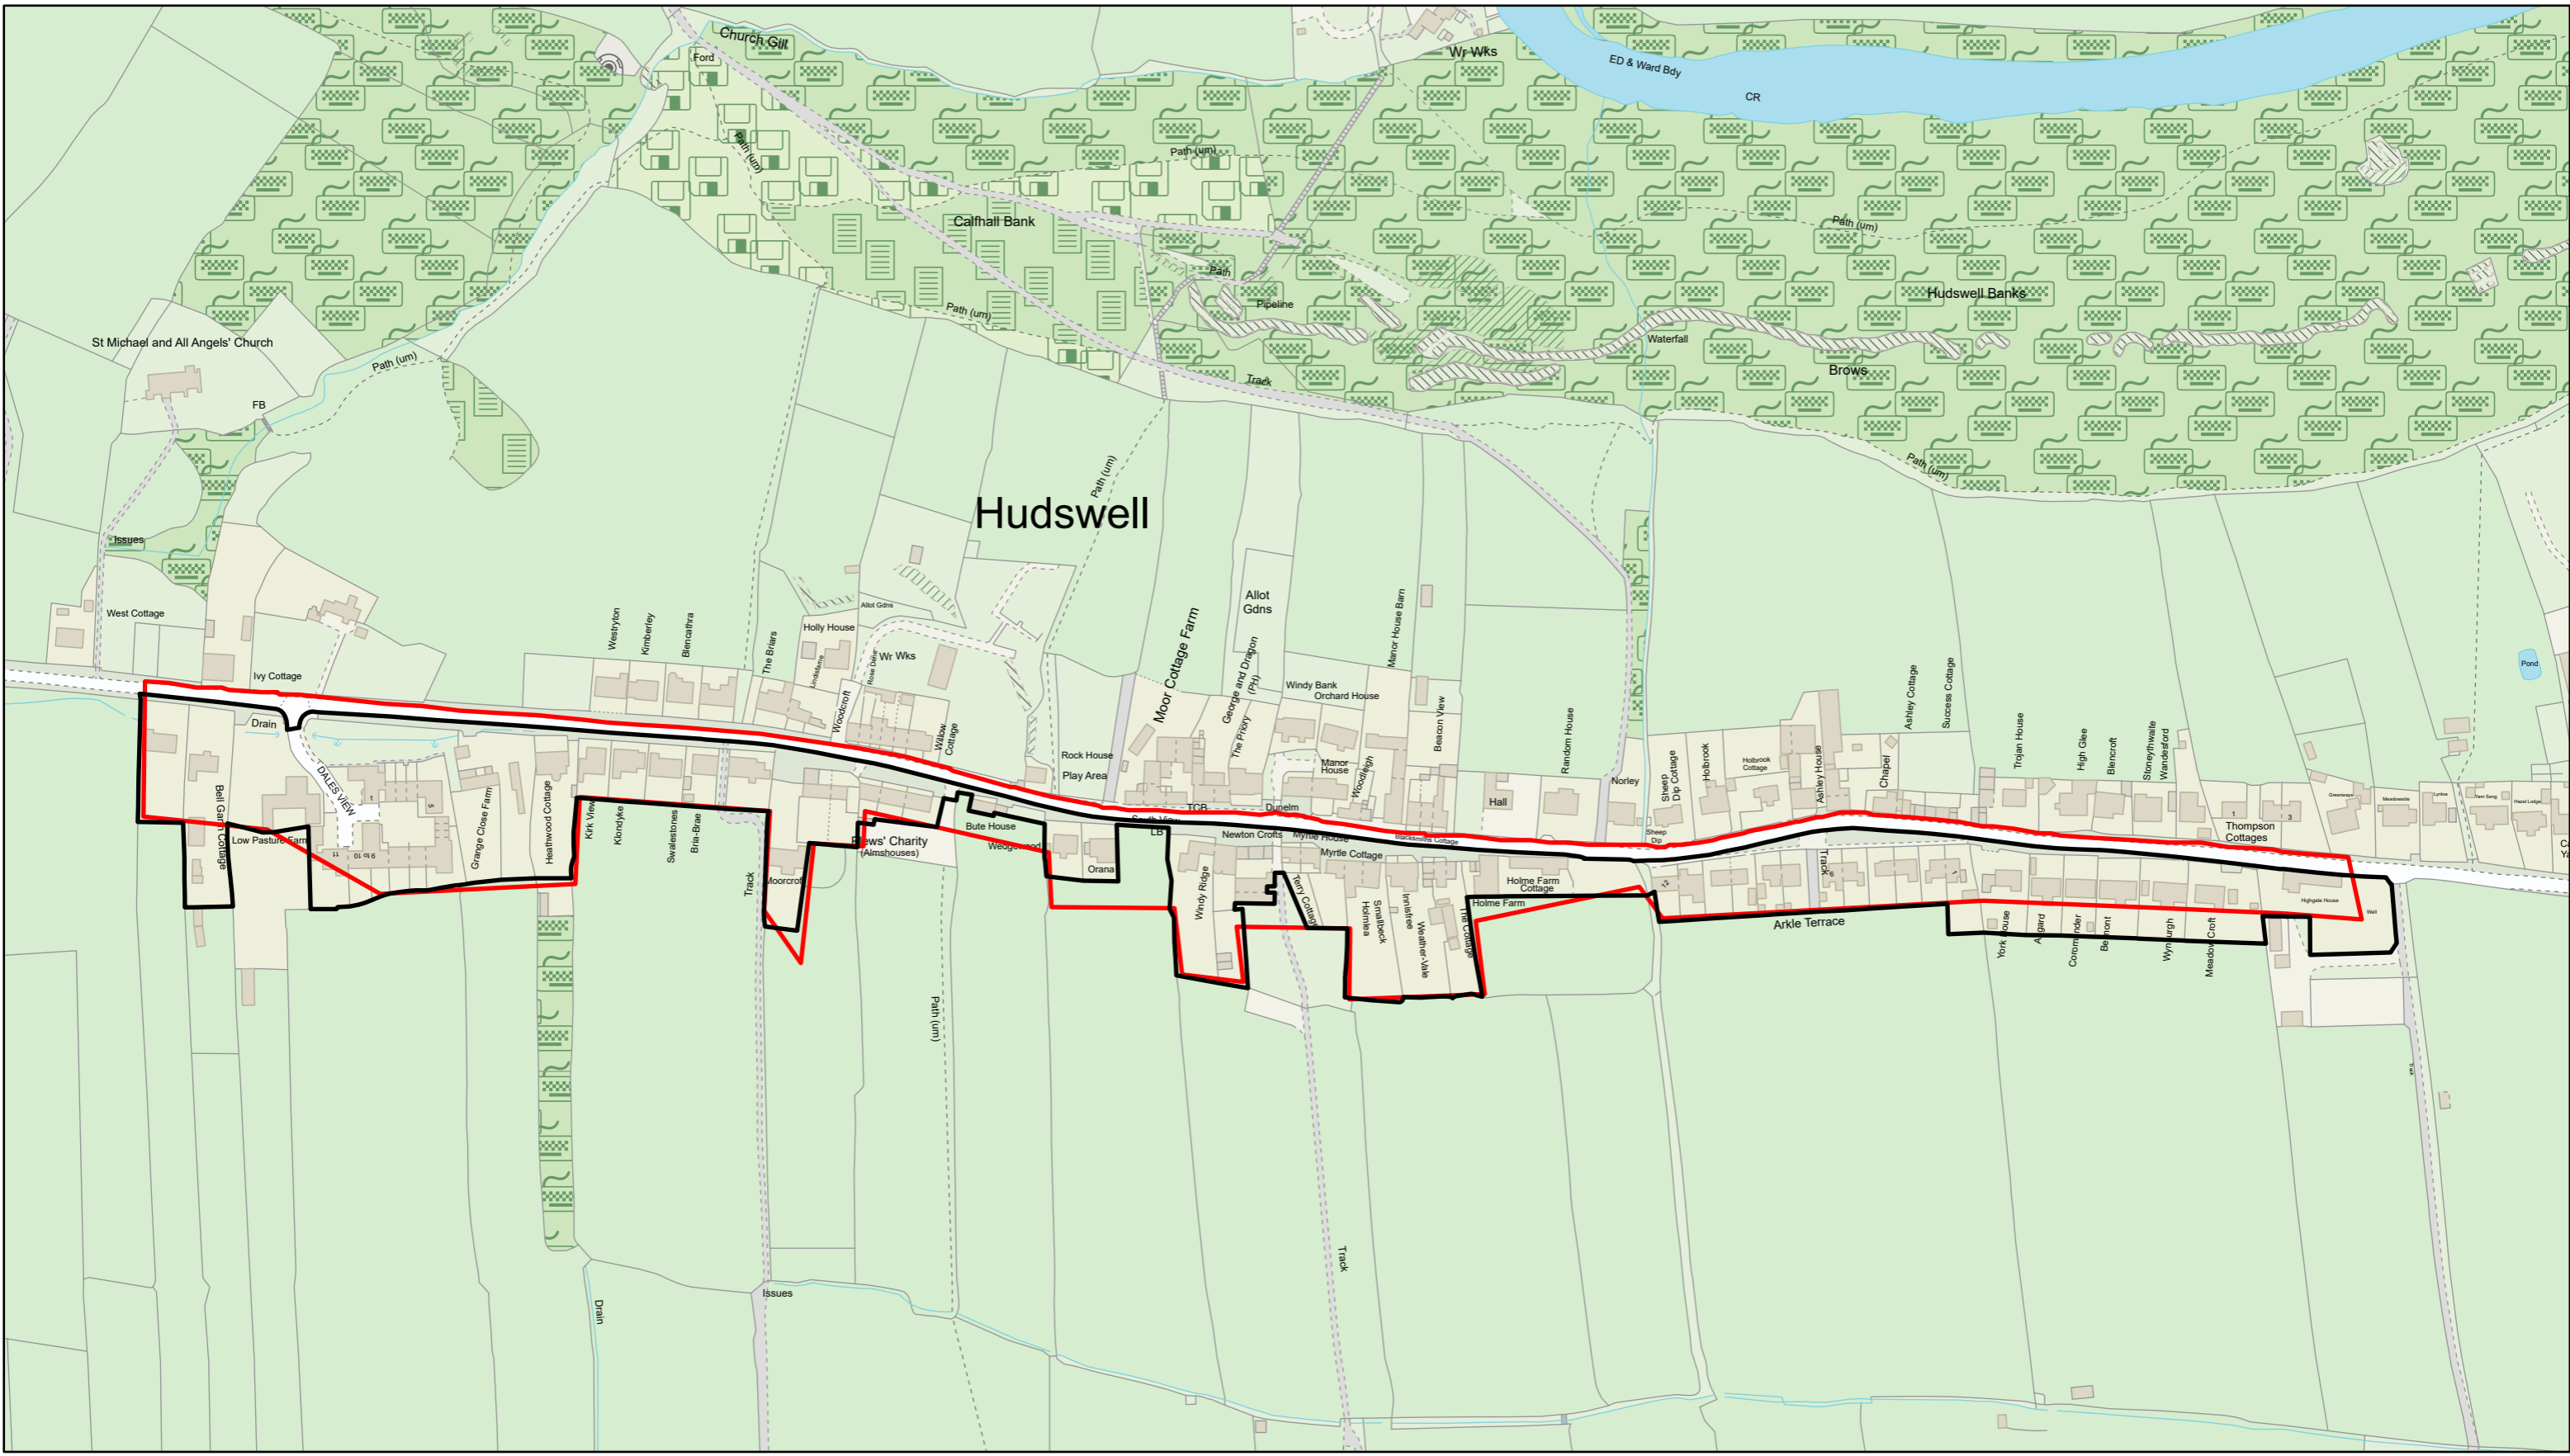

Lower Swaledale and Arkengarthdale

Development Limits Review

Hudswell

Central Richmondshire

Scale: 1:2,700

- Proposed Development Limits 2019
- Development Limit Boundaries

Scale: 1:1,250

Development Limits Review

Marske

-  Proposed Development Limits 2019
-  Development Limit Boundaries

Central Richmondshire