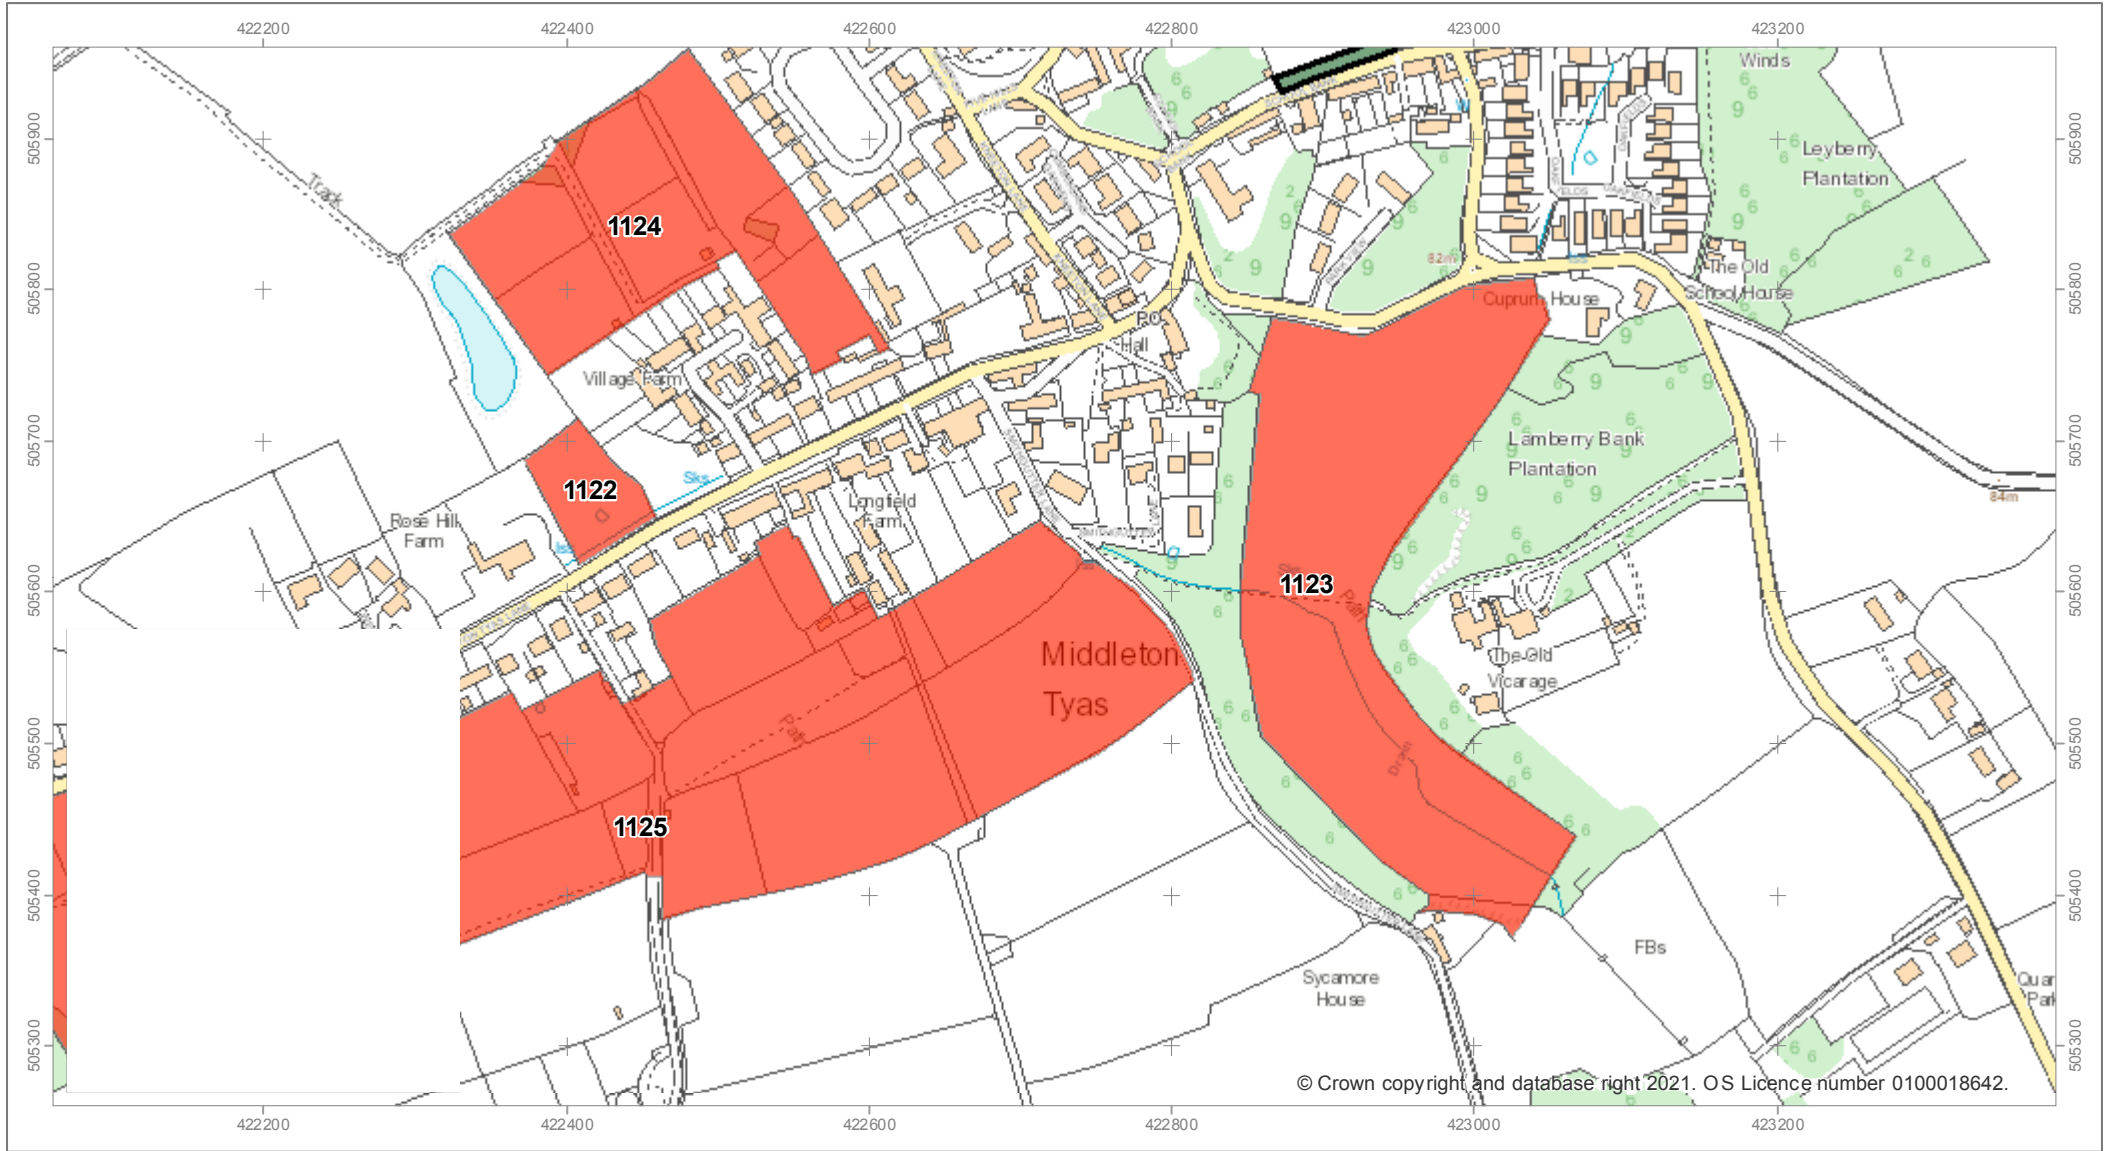

1121 - School Bank

Scale: 1:1,250

1122 - Field between Rose Hill and Village Farm, Main Street

Scale: 1:2,500

Mercury House, Station Road,
DL10 4JX

Metres 30 15 0 30 60 90 Metres

1123 - Cow Park, Moulton Road

Scale: 1:5,000

1124 - Land North of Village Farm

Scale: 1:2,500

1125 - Land South of Middleton Tyas Lane

Scale: 1:5,000

1126 - Recreation Ground and Play Area

Scale: 1:2,500