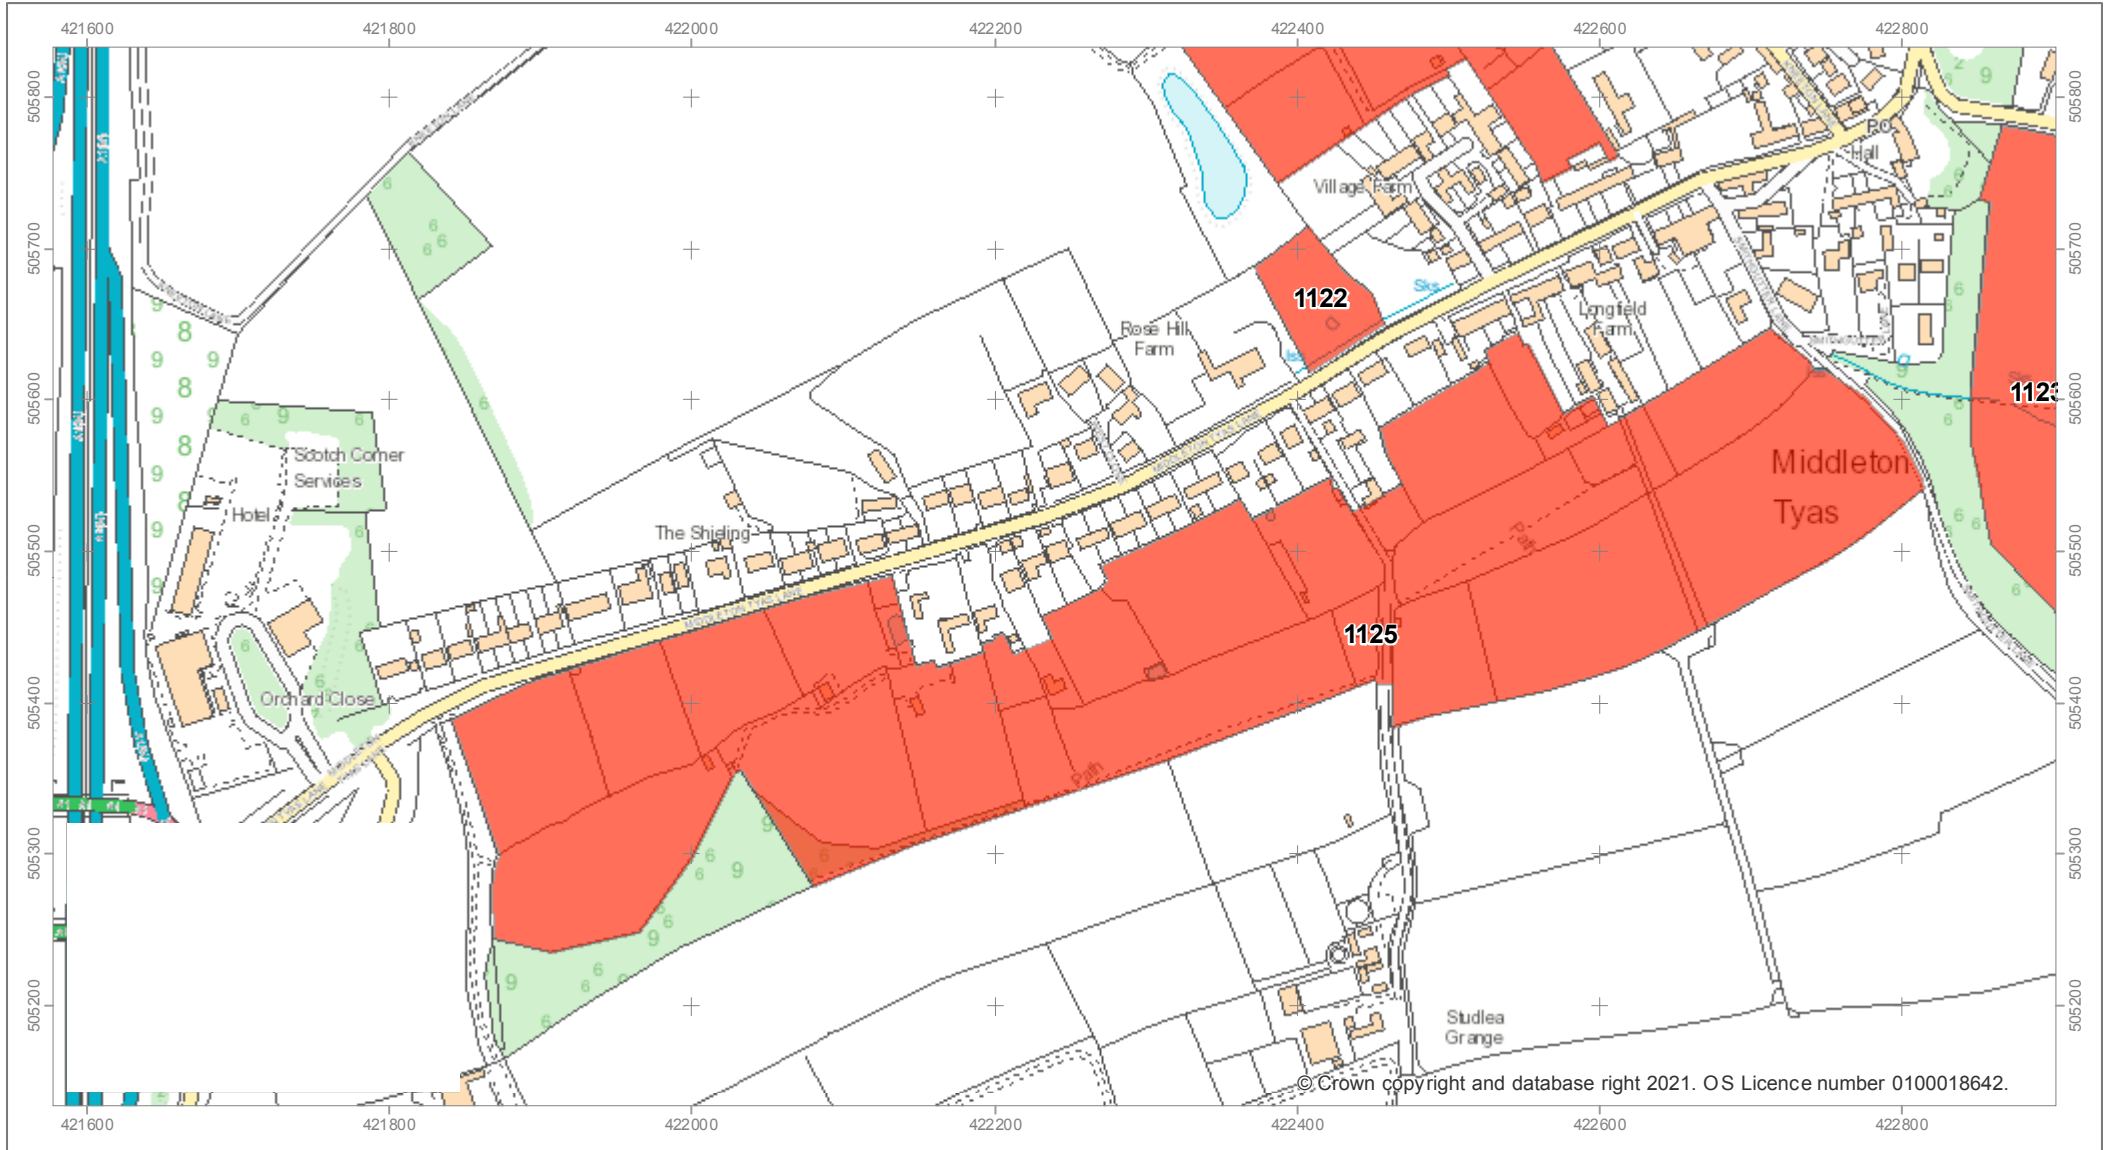

1121 - School Bank

Scale: 1:1,250

1122 - Field between Rose Hill and Village Farm, Main Street

Scale: 1:2,500

Mercury House, Station Road,
DL10 4JX

Metres 30 15 0 30 60 90 Metres

1123 - Cow Park, Moulton Road

Scale: 1:5,000

1124 - Land North of Village Farm

Scale: 1:2,500

1125 - Land South of Middleton Tyas Lane

Scale: 1:5,000

1126 - Recreation Ground and Play Area

Scale: 1:2,500