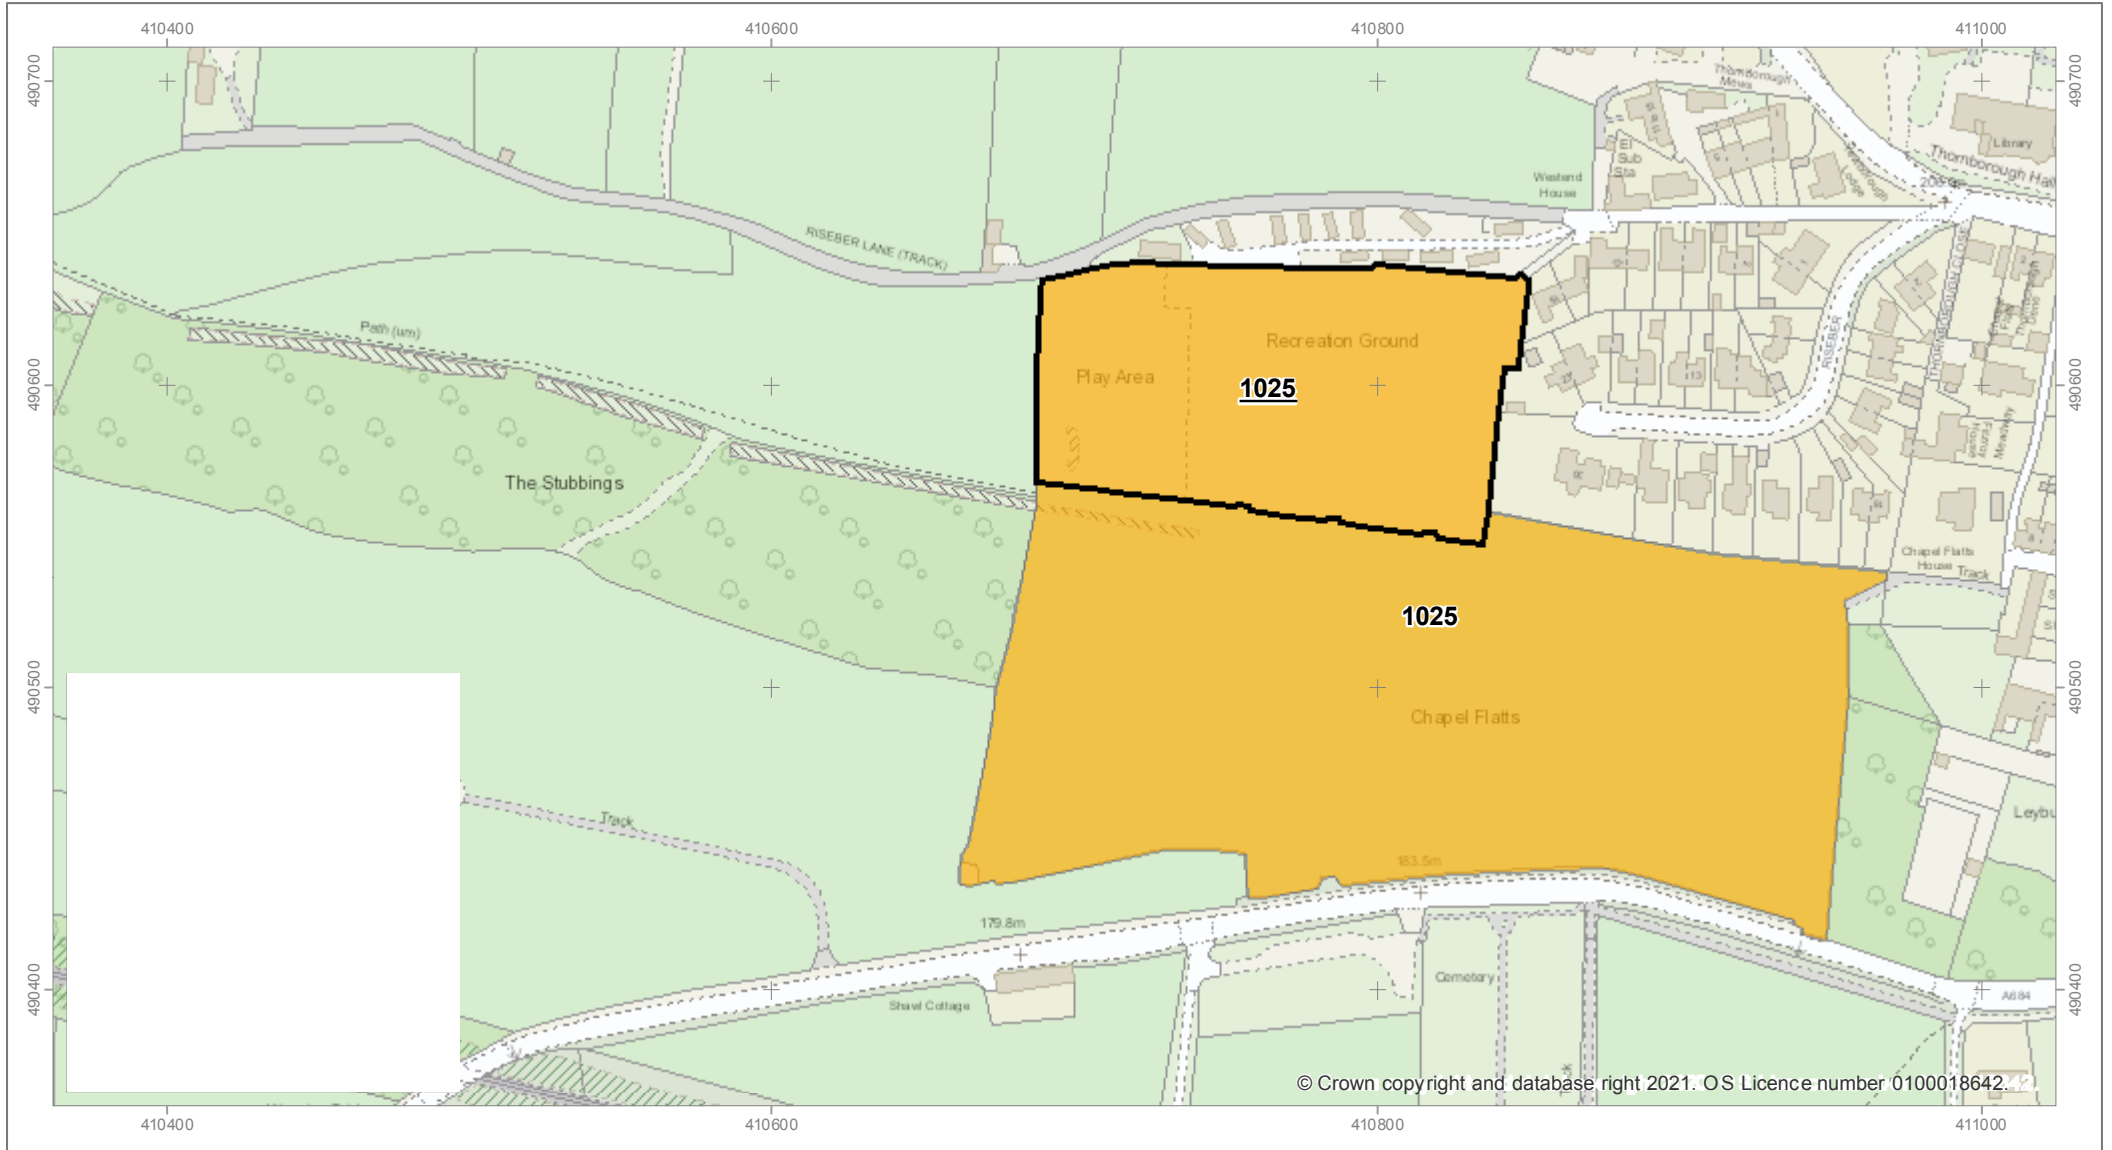

Leyburn

Leyburn

Scale: 1:7,500

Mercury House, Station Road, Richmond
DL10 4JX. Tel: 01748 829100

Metres 80 0 80 160 240 Metres

1007 - St Matthews Churchyard, Railway Street

Scale: 1:1,250

1025 - Chapel Flatts field and Shawl Fields

Scale: 1:2,500

Middleham

Middleham

Scale: 1:5,000

Mercury House, Station Road, Richmond
DL10 4JX. Tel: 01748 829100

Metres 50 0 50 100 150 Metres

1119 - Triangular green space open space south west of 9 St Alkelda's Road

1121 - School Bank

Scale: 1:1,250

1122 - Field between Rose Hill and Village Farm, Main Street

Scale: 1:2,500

Mercury House, Station Road,
DL10 4JX

Metres 30 15 0 30 60 90 Metres

1123 - Cow Park, Moulton Road

Scale: 1:5,000

1124 - Land North of Village Farm

Scale: 1:2,500

1125 - Land South of Middleton Tyas Lane

Scale: 1:5,000

1126 - Recreation Ground and Play Area

Scale: 1:2,500