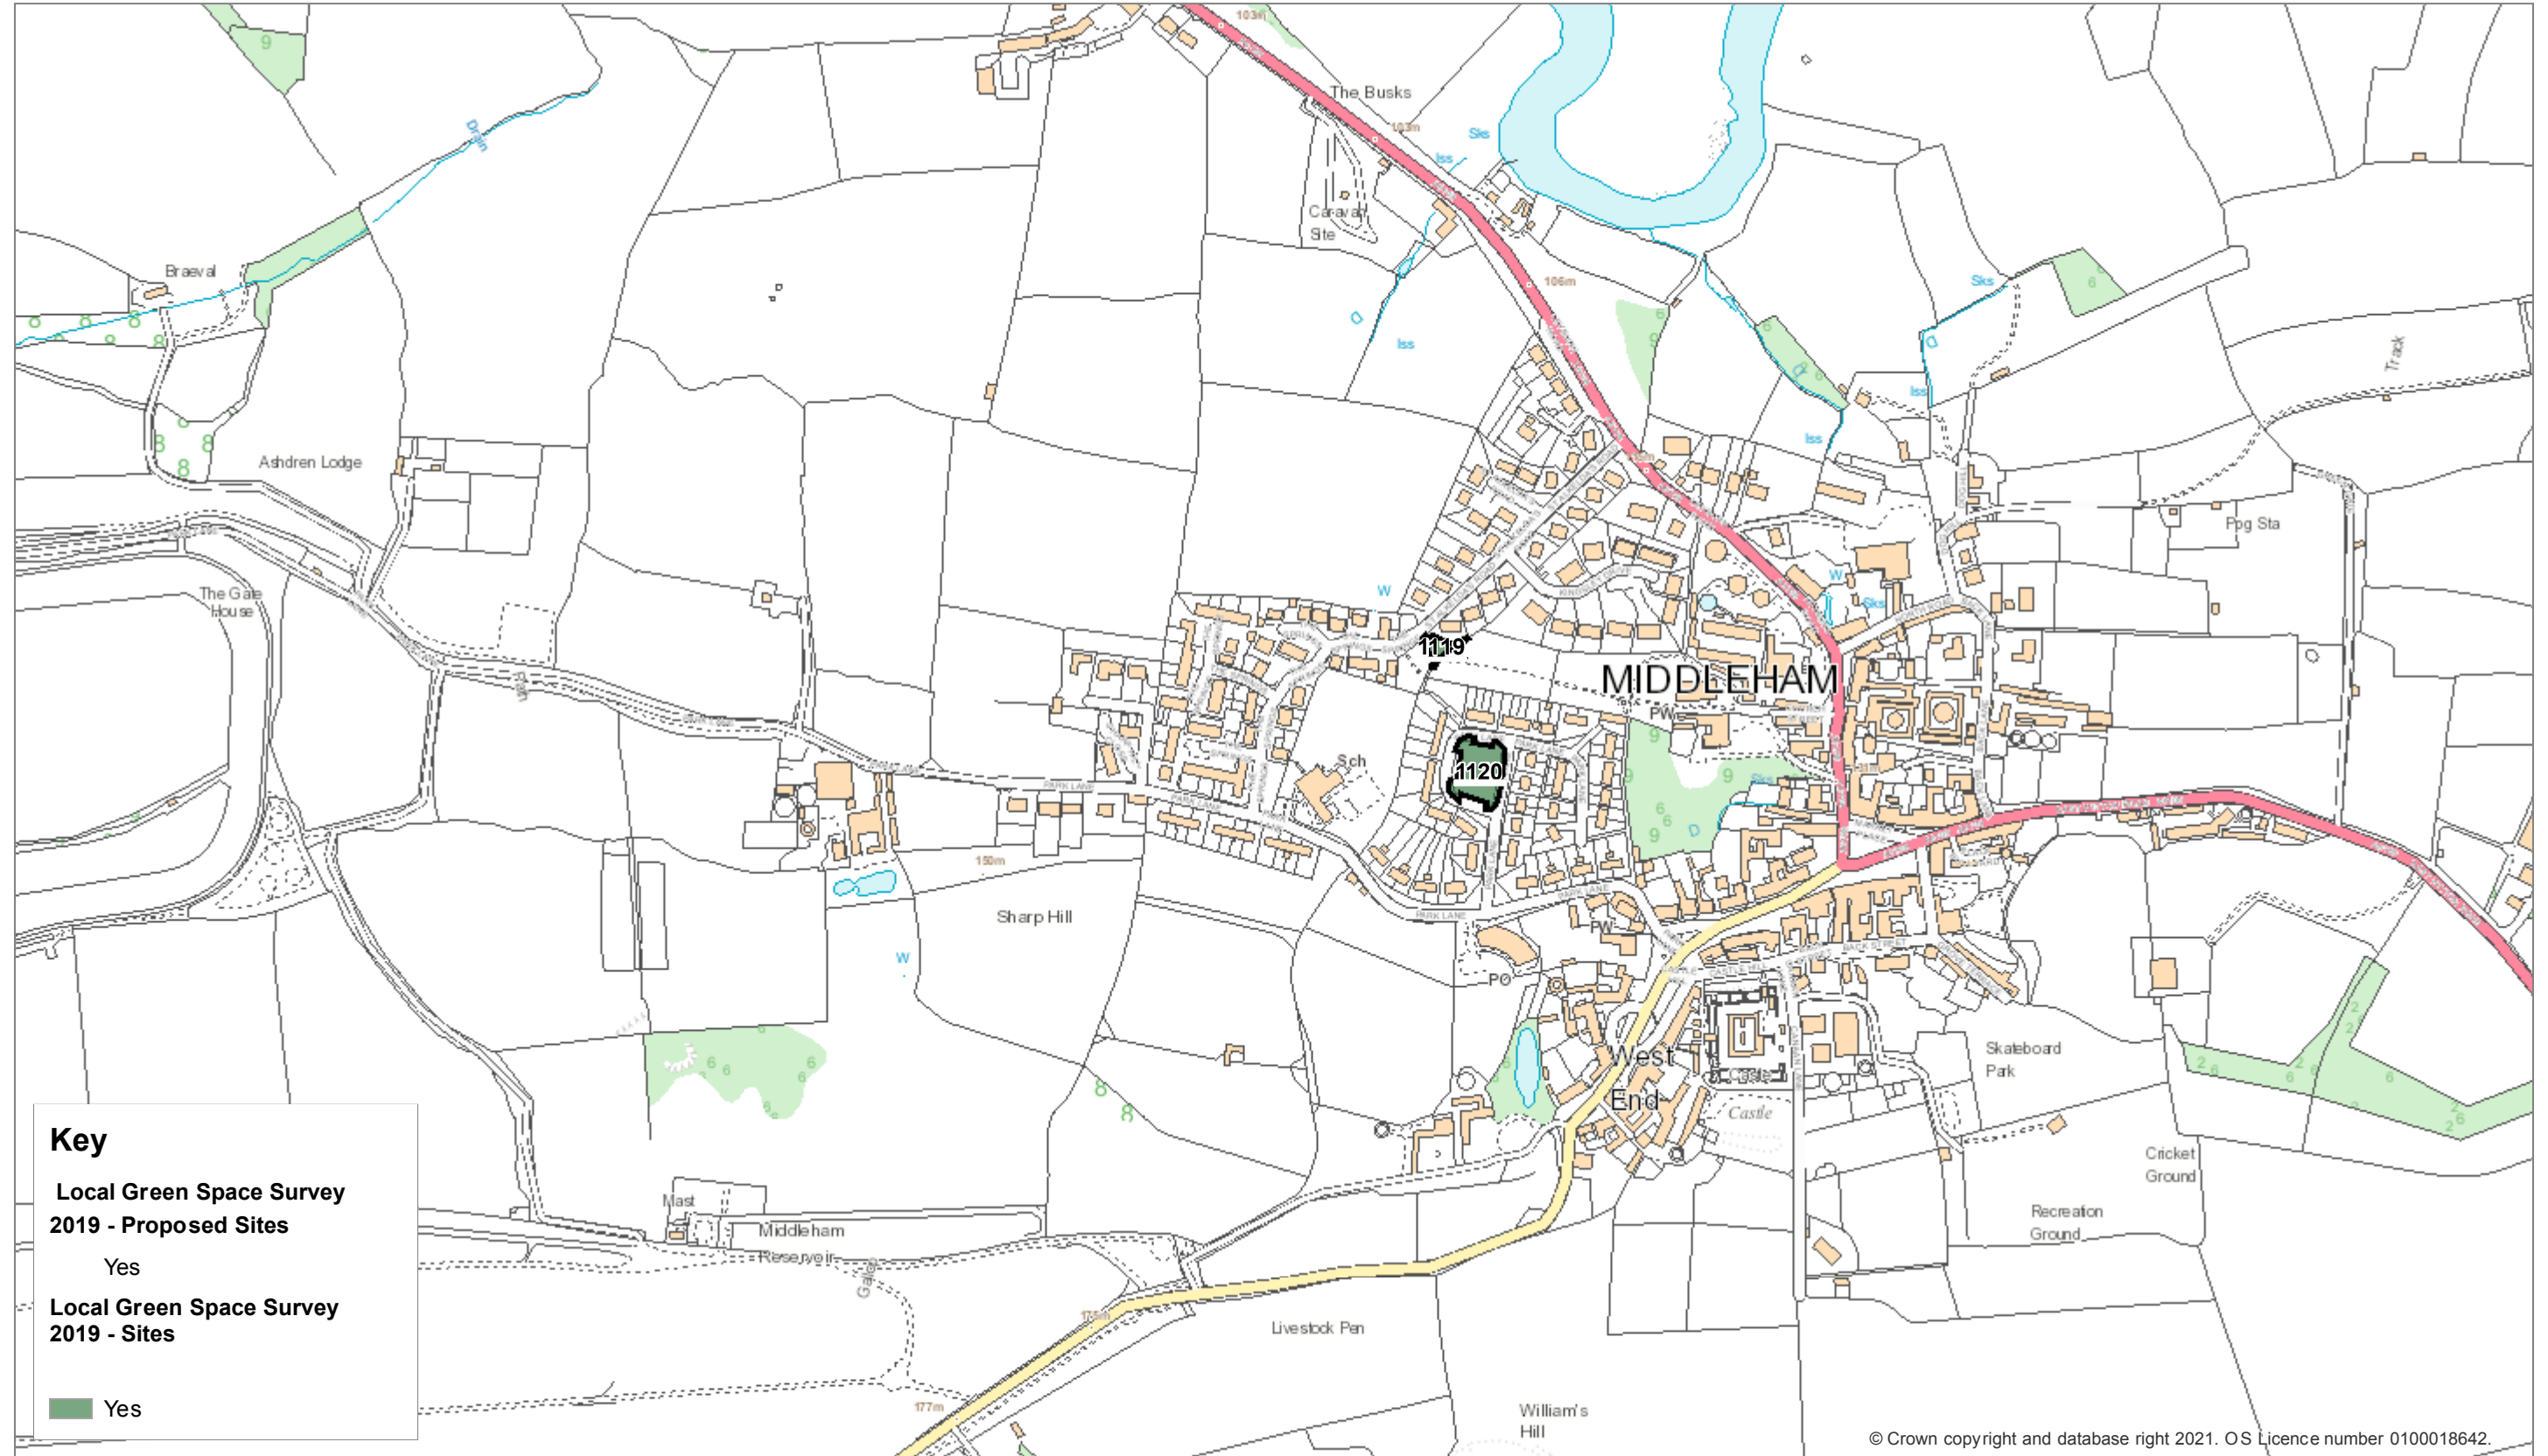

Leyburn

Leyburn

Scale: 1:7,500

Mercury House, Station Road, Richmond
DL10 4JX. Tel: 01748 829100

Metres 80 0 80 160 240 Metres

1007 - St Matthews Churchyard, Railway Street

Scale: 1:1,250

1025 - Chapel Flatts field and Shawl Fields

Scale: 1:2,500

Middleham

Middleham

Scale: 1:5,000

Mercury House, Station Road, Richmond
DL10 4JX. Tel: 01748 829100

Metres 50 0 50 100 150 Metres

1119 - Triangular green space open space south west of 9 St Alkelda's Road

1121 - School Bank

Scale: 1:1,250

1122 - Field between Rose Hill and Village Farm, Main Street

Scale: 1:2,500

Mercury House, Station Road,
DL10 4JX

Metres 30 15 0 30 60 90 Metres

1123 - Cow Park, Moulton Road

Scale: 1:5,000

1124 - Land North of Village Farm

Scale: 1:2,500

1125 - Land South of Middleton Tyas Lane

Scale: 1:5,000

1126 - Recreation Ground and Play Area

Scale: 1:2,500