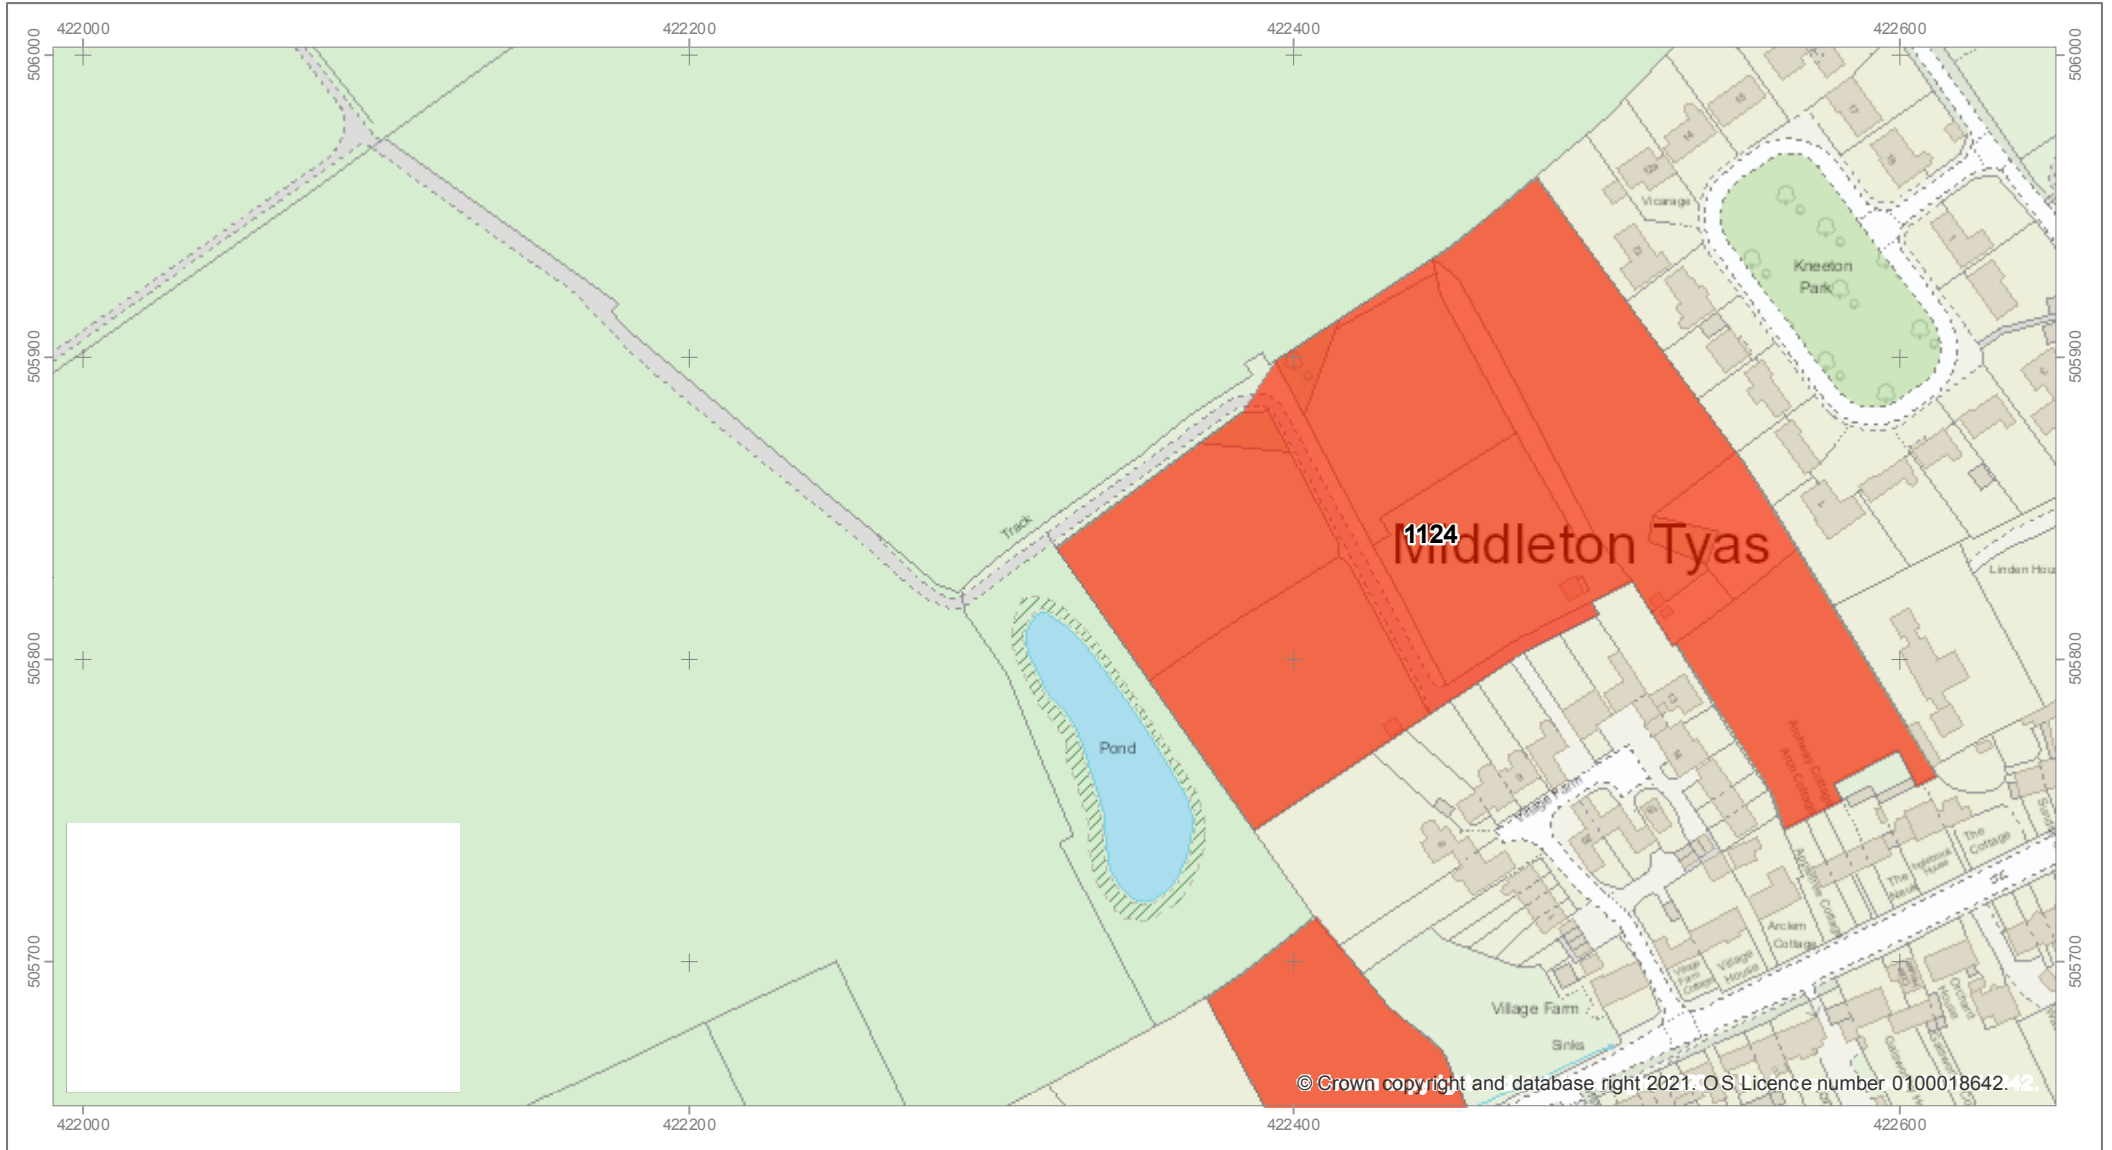

1121 - School Bank

Scale: 1:1,250

1122 - Field between Rose Hill and Village Farm, Main Street

Scale: 1:2,500

Mercury House, Station Road,
DL10 4JX

Metres 30 15 0 30 60 90 Metres

1123 - Cow Park, Moulton Road

Scale: 1:5,000

1124 - Land North of Village Farm

Scale: 1:2,500

1125 - Land South of Middleton Tyas Lane

Scale: 1:5,000

1126 - Recreation Ground and Play Area

Scale: 1:2,500