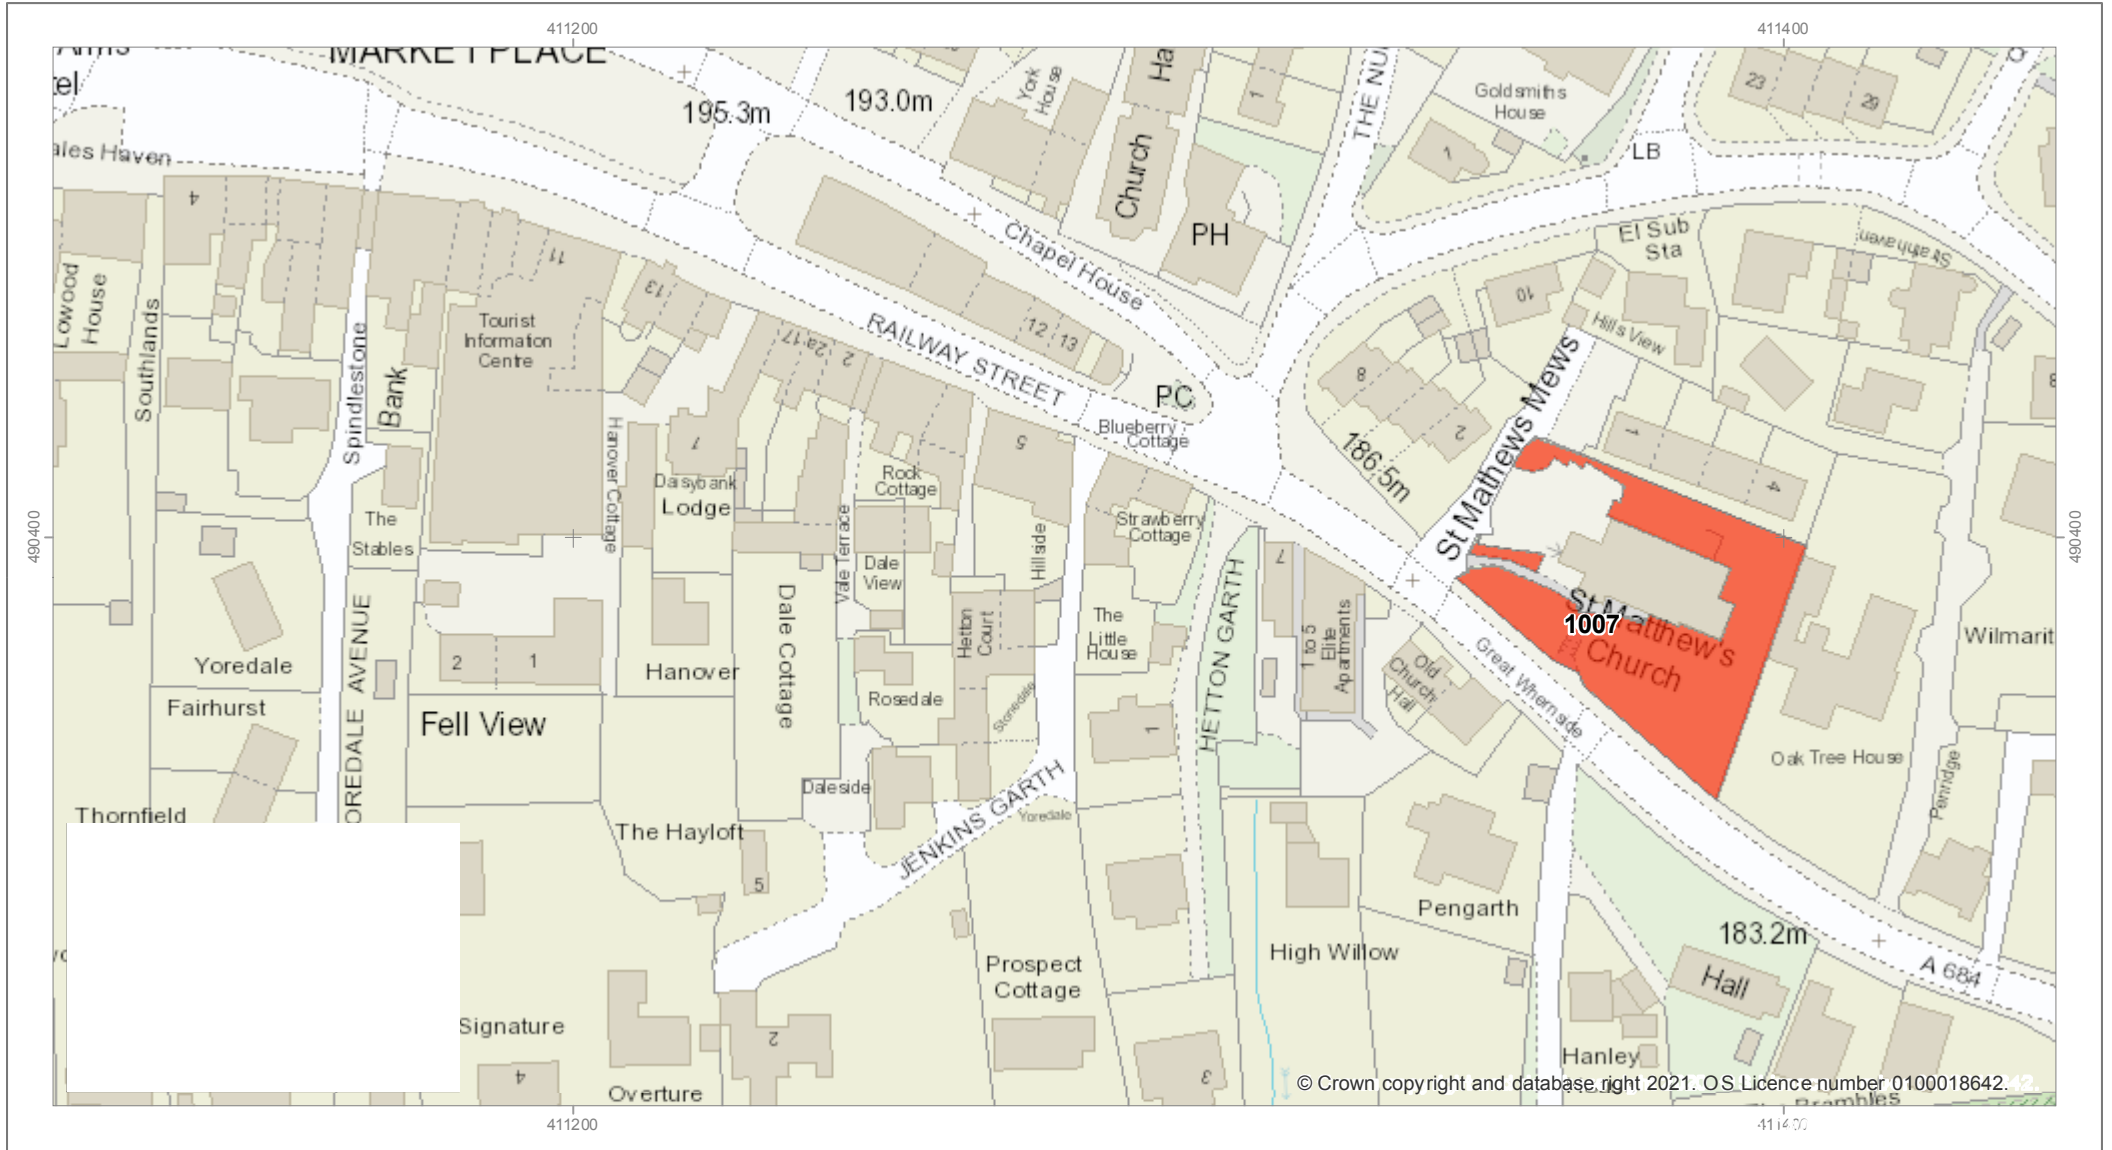

Leyburn

Leyburn

Scale: 1:7,500

Mercury House, Station Road, Richmond
DL10 4JX. Tel: 01748 829100

Metres 80 0 80 160 240 Metres

1007 - St Matthews Churchyard, Railway Street

Scale: 1:1,250

1025 - Chapel Flatts field and Shawl Fields

Scale: 1:2,500

Middleham

Middleham

Scale: 1:5,000

Mercury House, Station Road, Richmond
DL10 4JX. Tel: 01748 829100

Metres 50 0 50 100 150 Metres

1119 - Triangular green space open space south west of 9 St Alkelda's Road

1121 - School Bank

Scale: 1:1,250

1122 - Field between Rose Hill and Village Farm, Main Street

Scale: 1:2,500

Mercury House, Station Road,
DL10 4JX

Metres 30 15 0 30 60 90 Metres

1123 - Cow Park, Moulton Road

Scale: 1:5,000

1124 - Land North of Village Farm

Scale: 1:2,500

1125 - Land South of Middleton Tyas Lane

Scale: 1:5,000

1126 - Recreation Ground and Play Area

Scale: 1:2,500