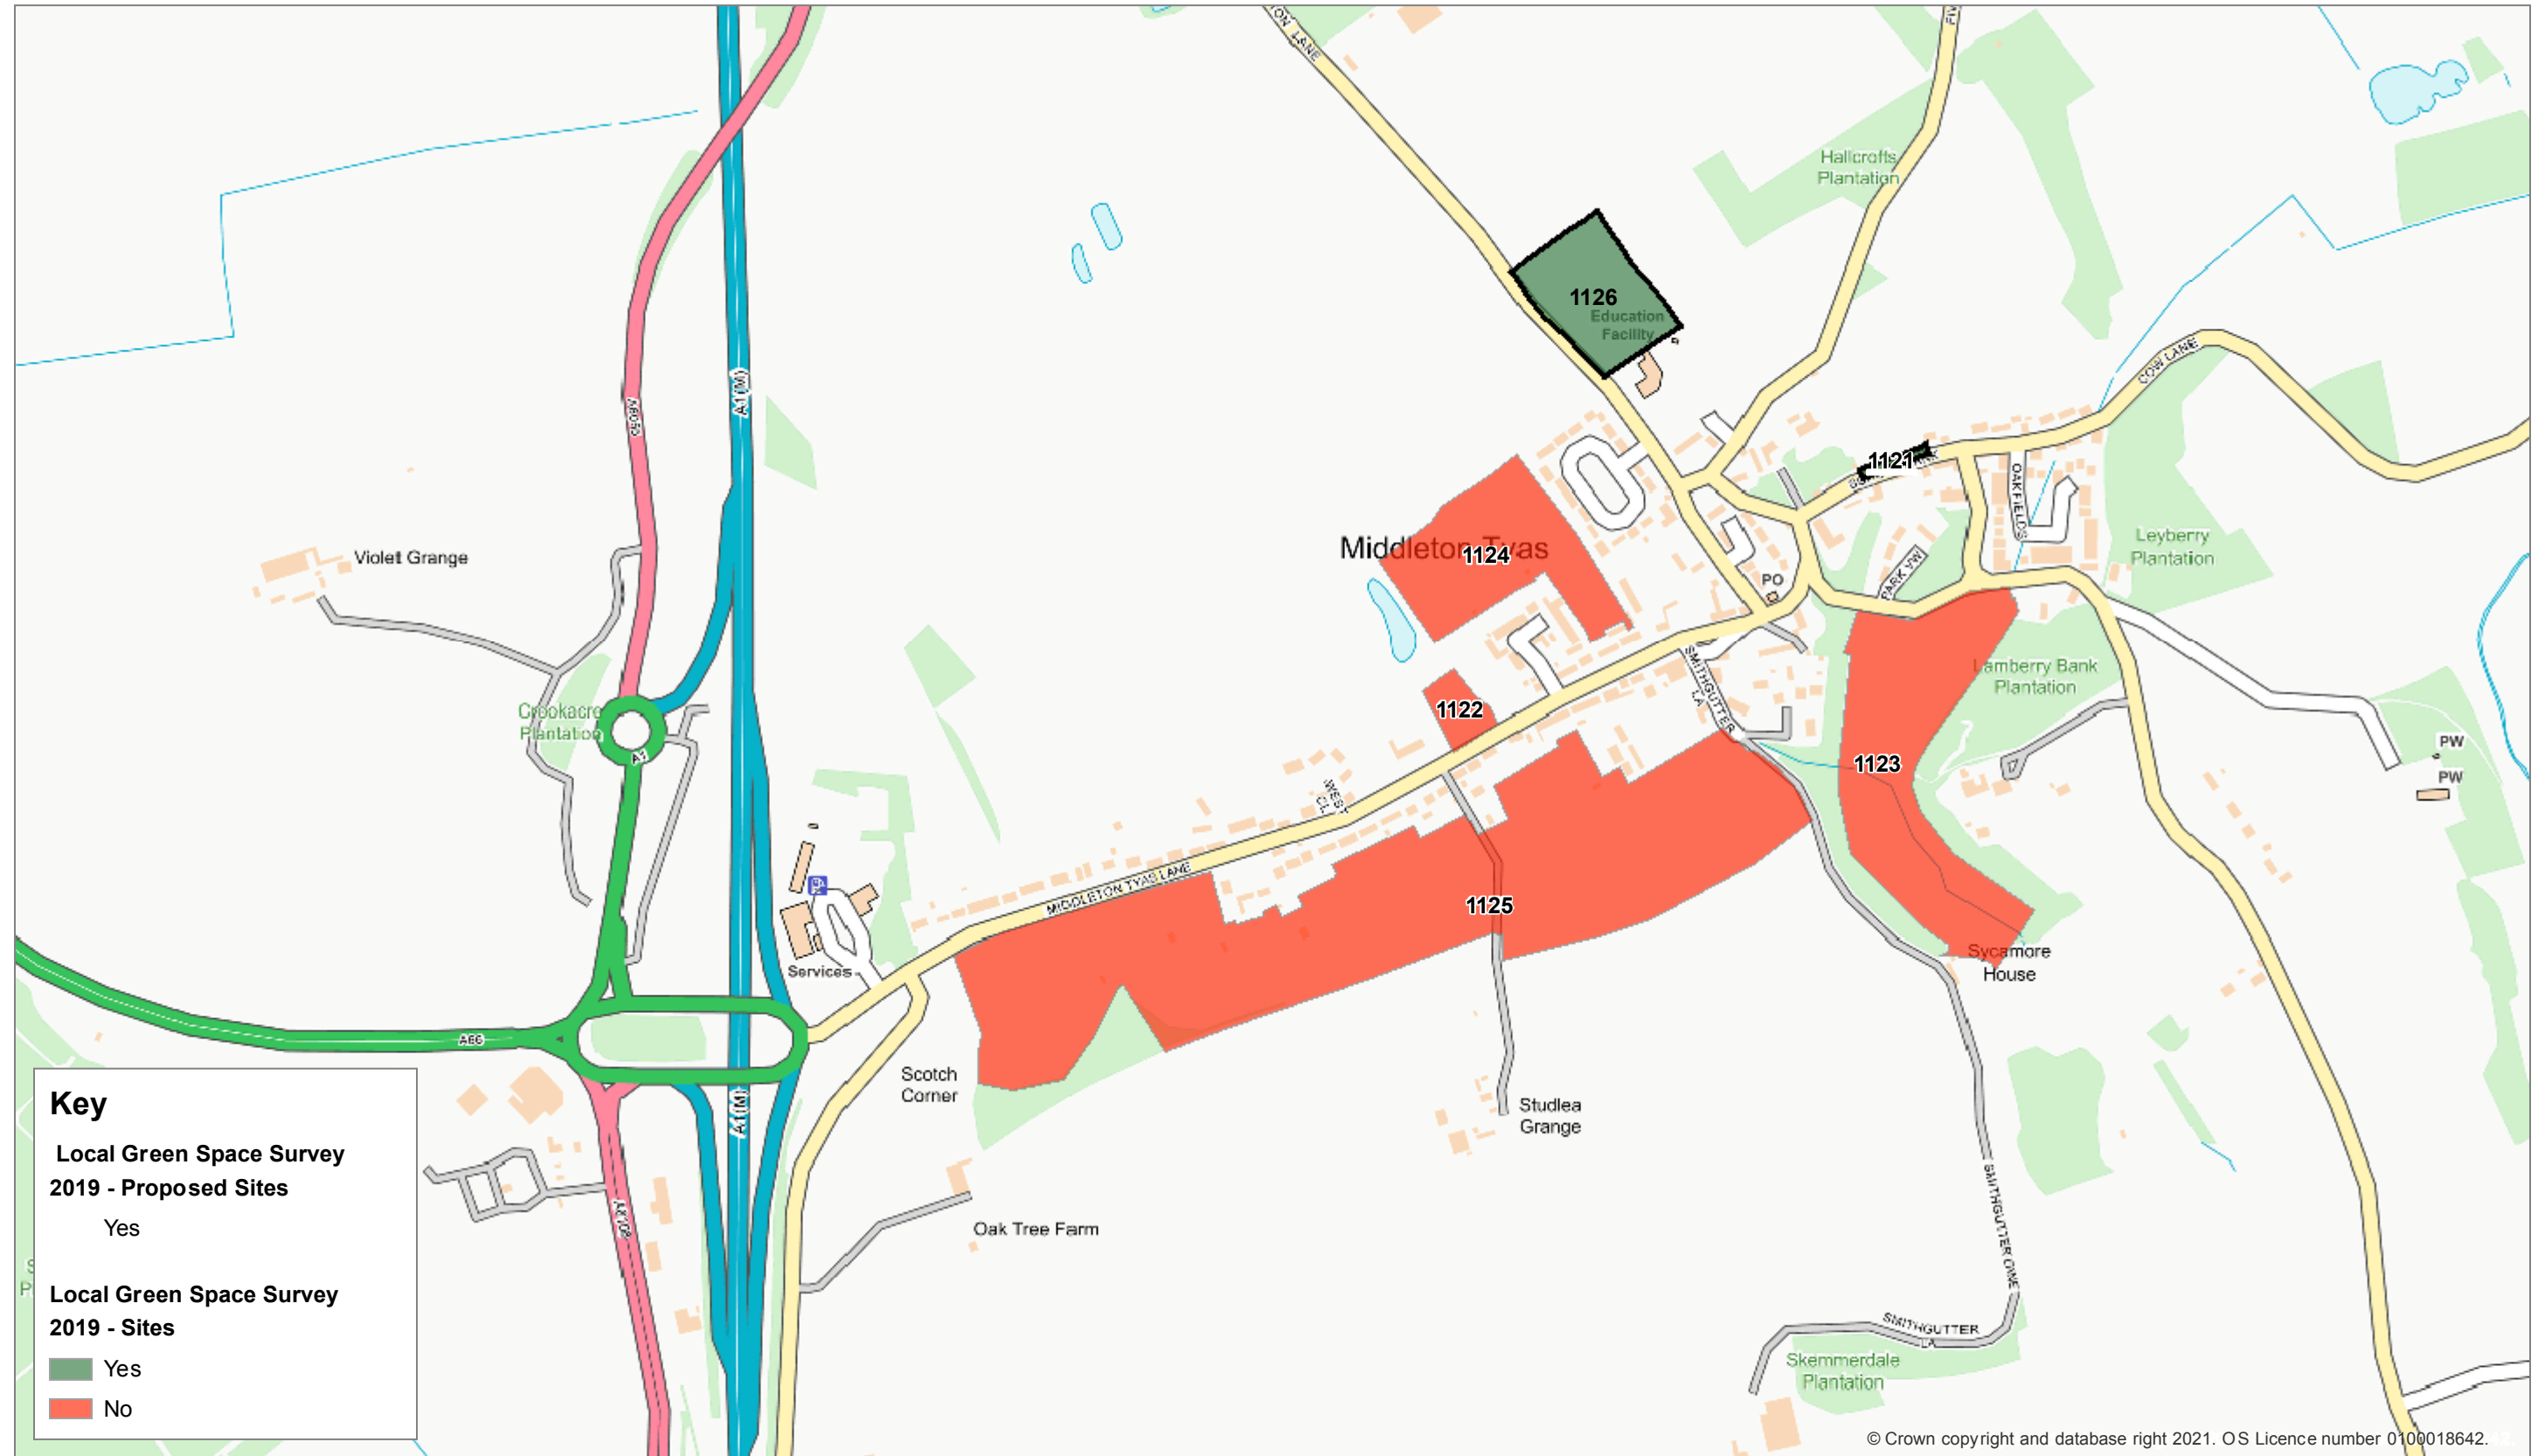

Middleton Tyas

Scale: 1:7,500

Mercury House, Station Road, Richmond
DL10 4JX. Tel: 01748 829100