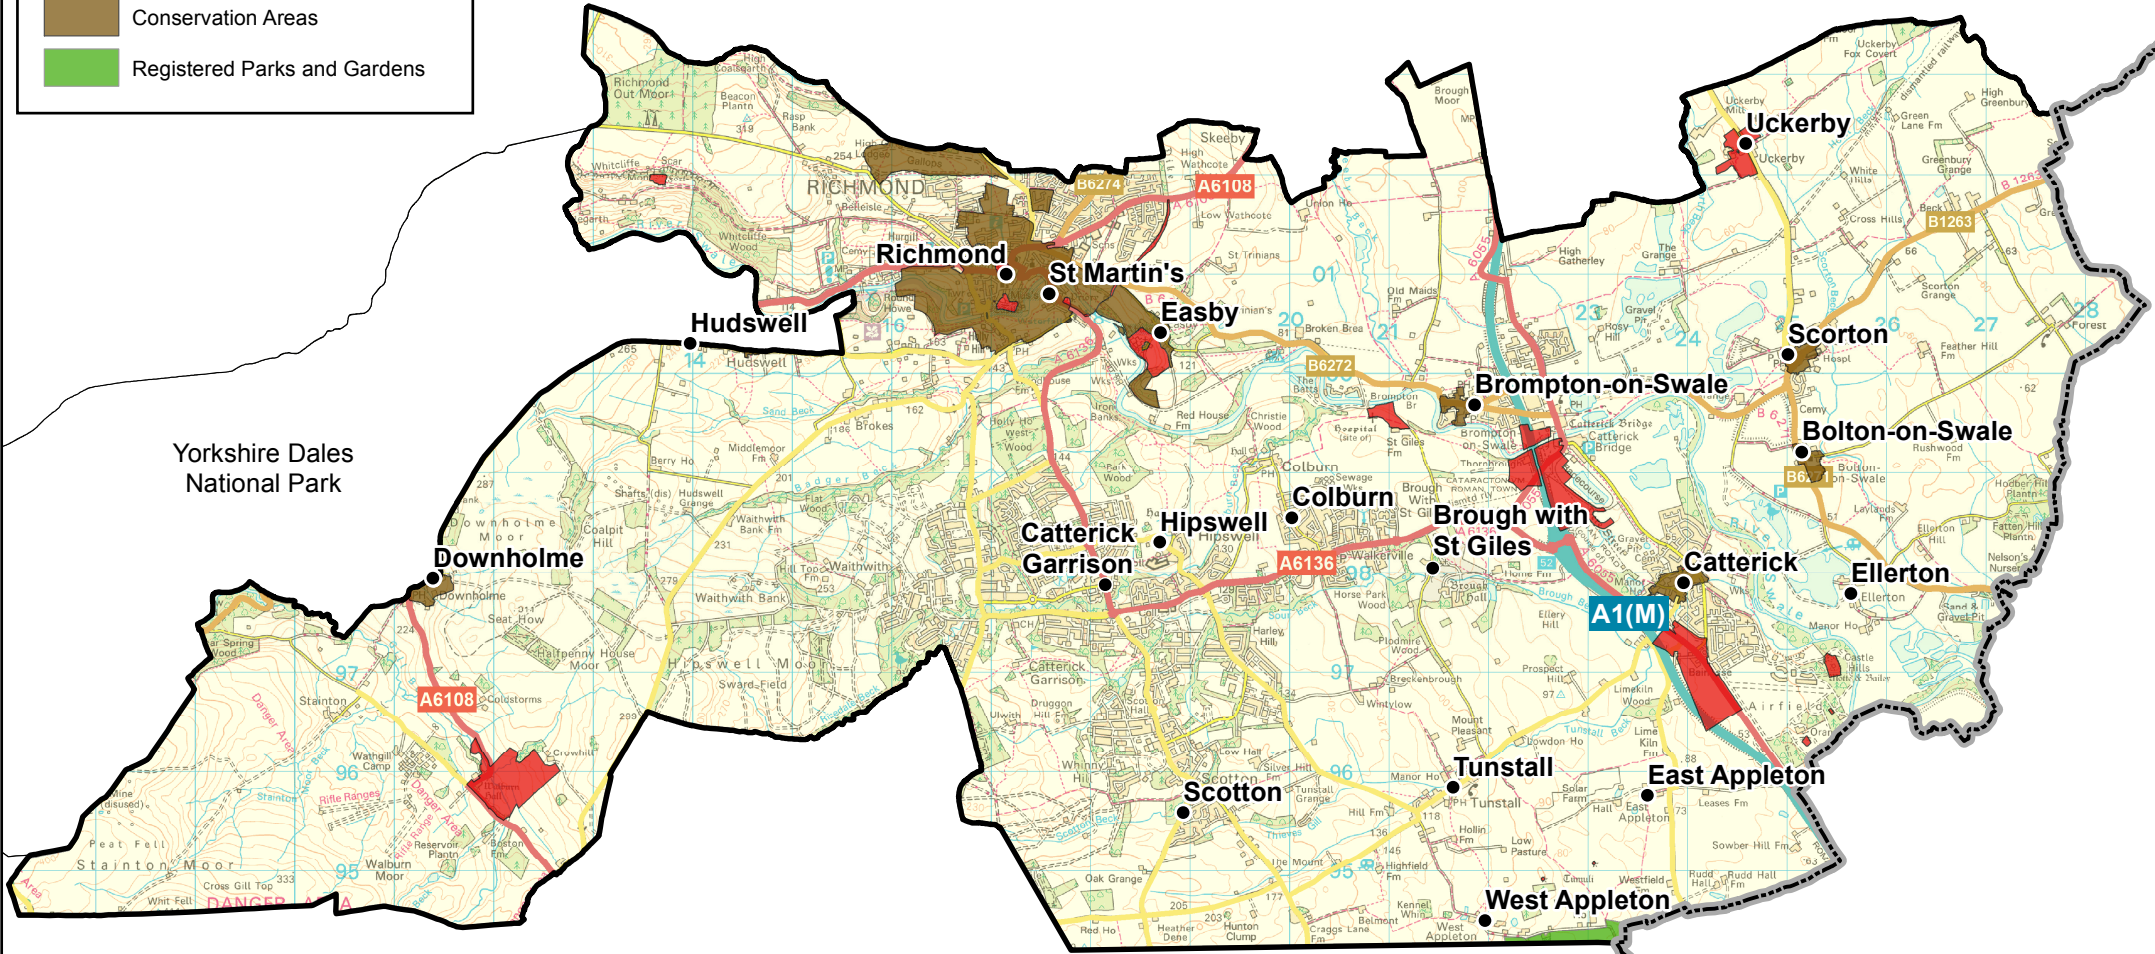

Legend

-  Local Plan
-  Richmondshire District Boundary
-  Scheduled Monuments
-  Conservation Areas
-  Registered Parks and Gardens

Legend

-  Richmondshire District Boundary
-  Central Richmondshire Sub Area
-  Scheduled Monuments
-  Conservation Areas
-  Registered Parks and Gardens

North Richmondshire Sub Area

Yorkshire Dales National Park

Lower Wensleydale Sub Area

Hambleton District

Central Richmondshire Sub Area

Legend

-  Richmondshire District Boundary
-  Lower Wensleydale Sub Area
-  Scheduled Monuments
-  Conservation Areas
-  Registered Parks and Gardens

Yorkshire Dales National Park

Hambleton District

Harrogate Borough

North Richmondshire also includes Tan Hill to the west of the District

D A L E M O O R

County Durham

Darlington Borough

Central Richmondshire Sub Area

Legend

-  Richmondshire District Boundary
-  North Richmondshire Sub Area
-  Scheduled Monuments
-  Conservation Areas
-  Registered Parks and Gardens

Yorkshire Dales National Park

Hambleton District