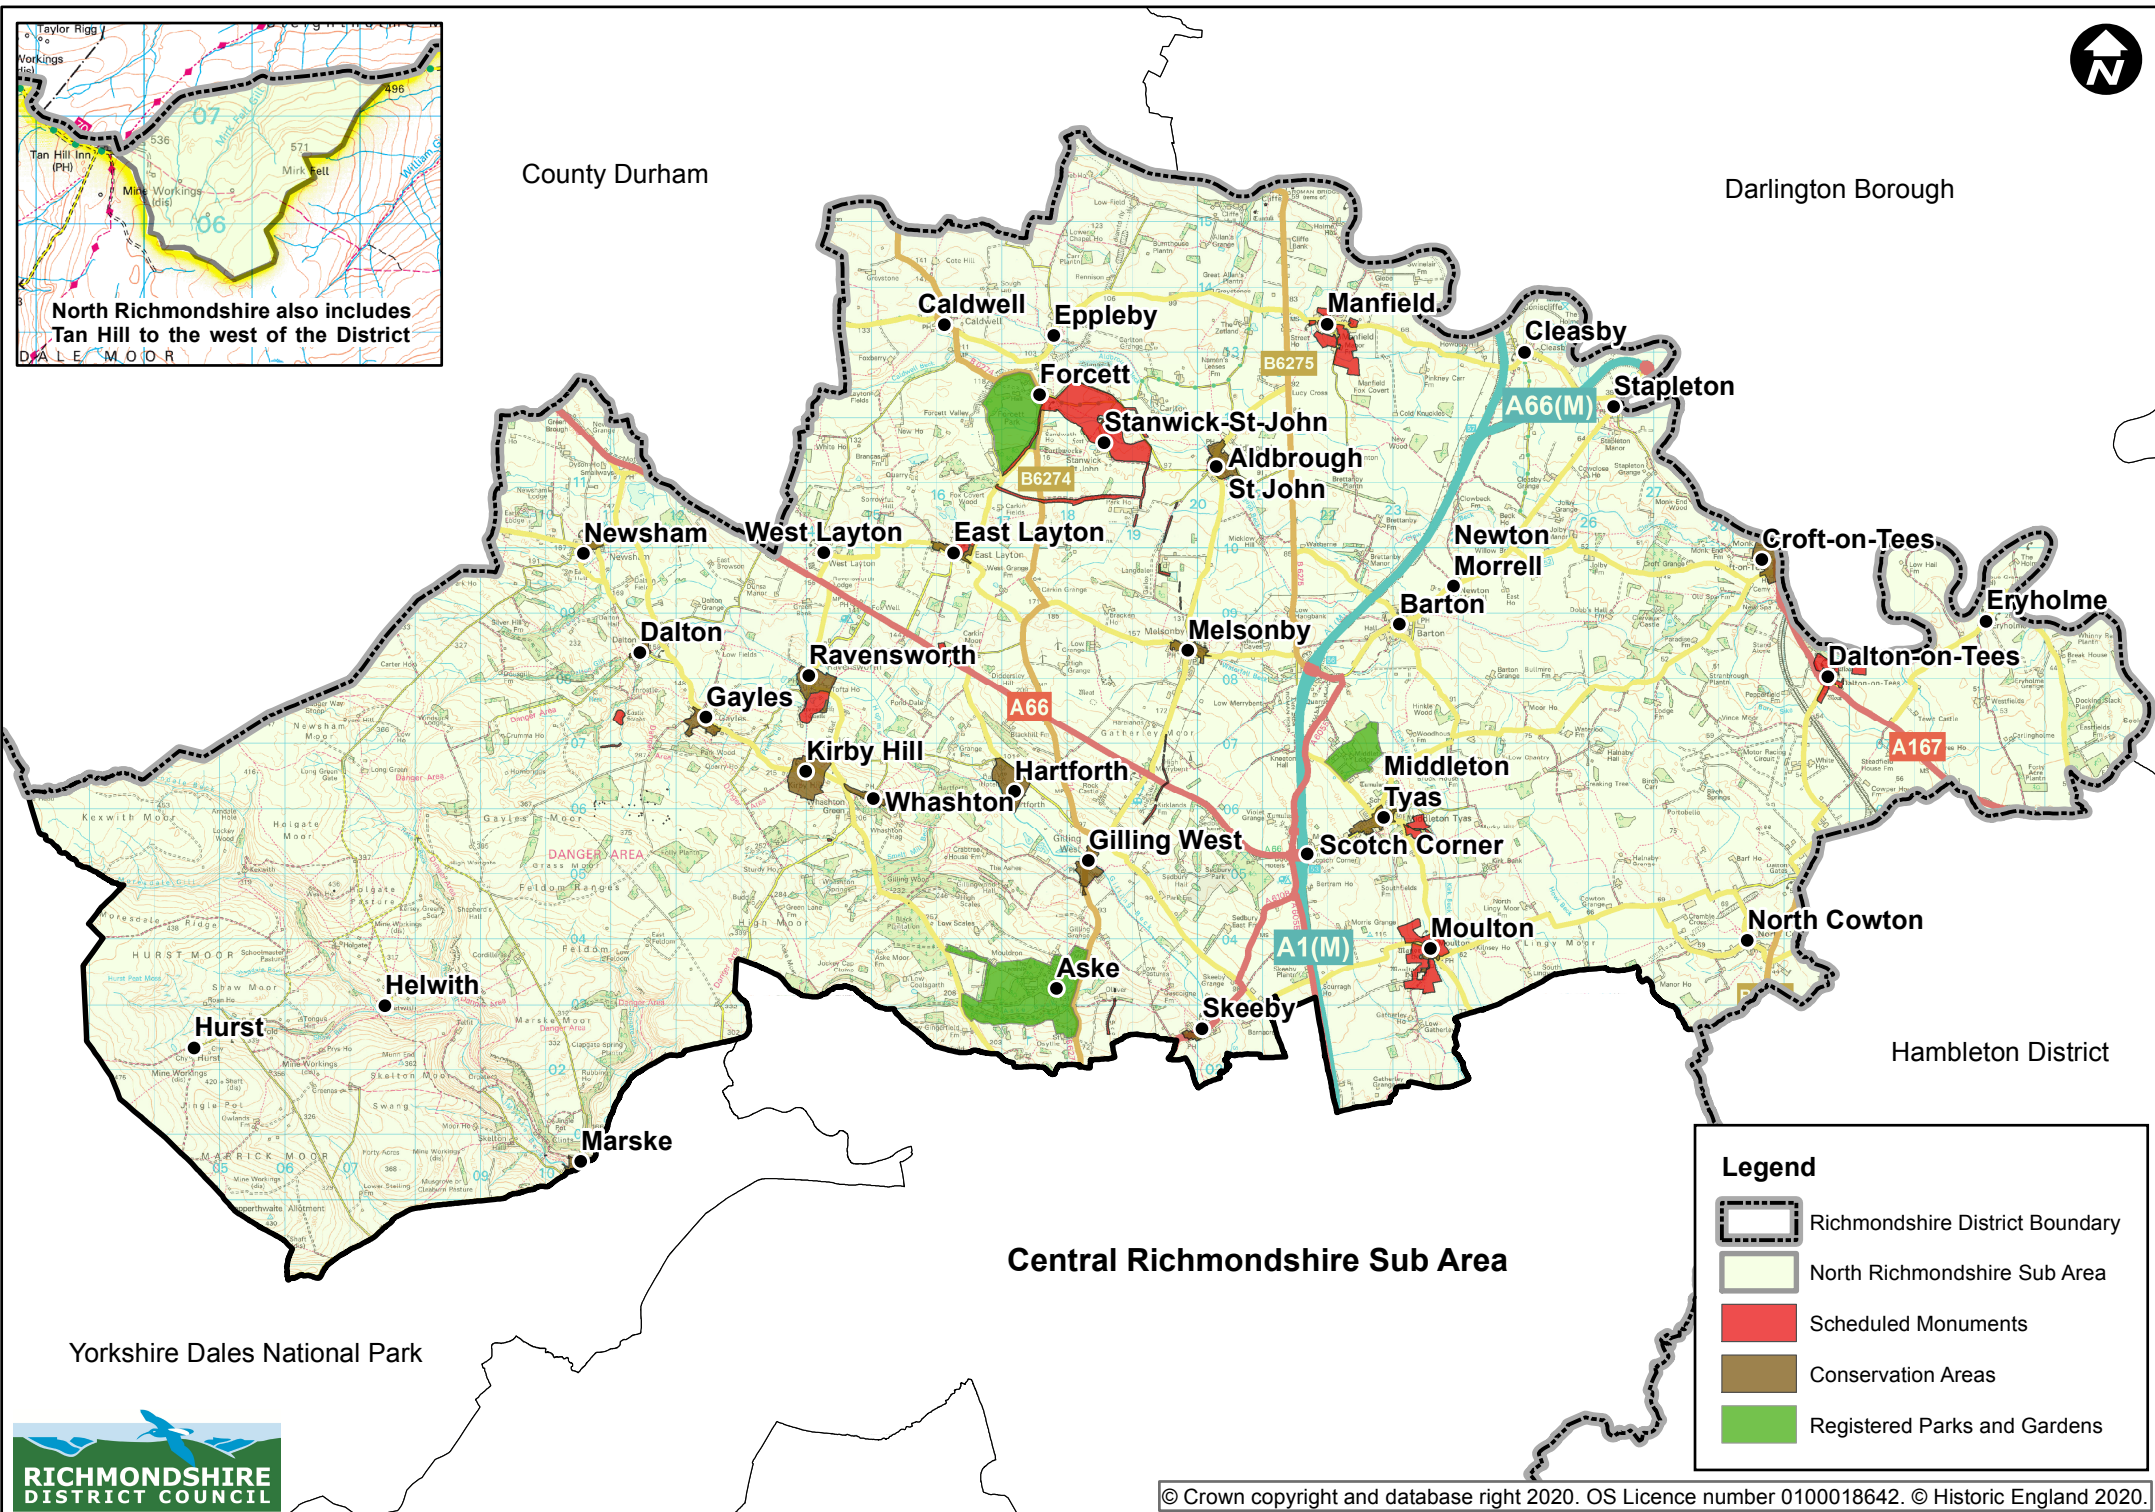

Legend

-  Local Plan
-  Richmondshire District Boundary
-  Scheduled Monuments
-  Conservation Areas
-  Registered Parks and Gardens

Legend

-  Richmondshire District Boundary
-  Central Richmondshire Sub Area
-  Scheduled Monuments
-  Conservation Areas
-  Registered Parks and Gardens

North Richmondshire Sub Area

Yorkshire Dales National Park

Lower Wensleydale Sub Area

Hambleton District

Central Richmondshire Sub Area

Legend

-  Richmondshire District Boundary
-  Lower Wensleydale Sub Area
-  Scheduled Monuments
-  Conservation Areas
-  Registered Parks and Gardens

Yorkshire Dales National Park

Hambleton District

Harrogate Borough

North Richmondshire also includes Tan Hill to the west of the District

D A L E M O O R

County Durham

Darlington Borough

Central Richmondshire Sub Area

Legend

-  Richmondshire District Boundary
-  North Richmondshire Sub Area
-  Scheduled Monuments
-  Conservation Areas
-  Registered Parks and Gardens

Yorkshire Dales National Park

Hambleton District