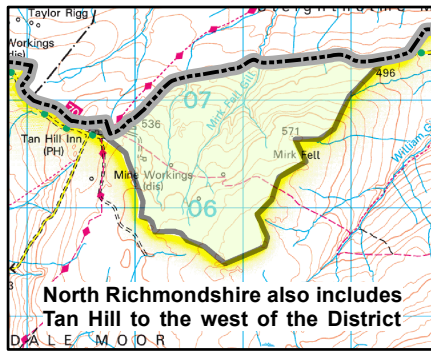

North Richmondshire Sub Area

Yorkshire Dales National Park

Lower Wensleydale Sub Area

Hambleton District

Central Richmondshire Sub Area

Legend

-  Richmondshire District Boundary
-  Lower Wensleydale Sub Area
-  Scheduled Monuments
-  Conservation Areas
-  Registered Parks and Gardens

Yorkshire Dales National Park

Hambleton District

Harrogate Borough

North Richmondshire also includes Tan Hill to the west of the District

D A L E M O O R

County Durham

Darlington Borough

Central Richmondshire Sub Area