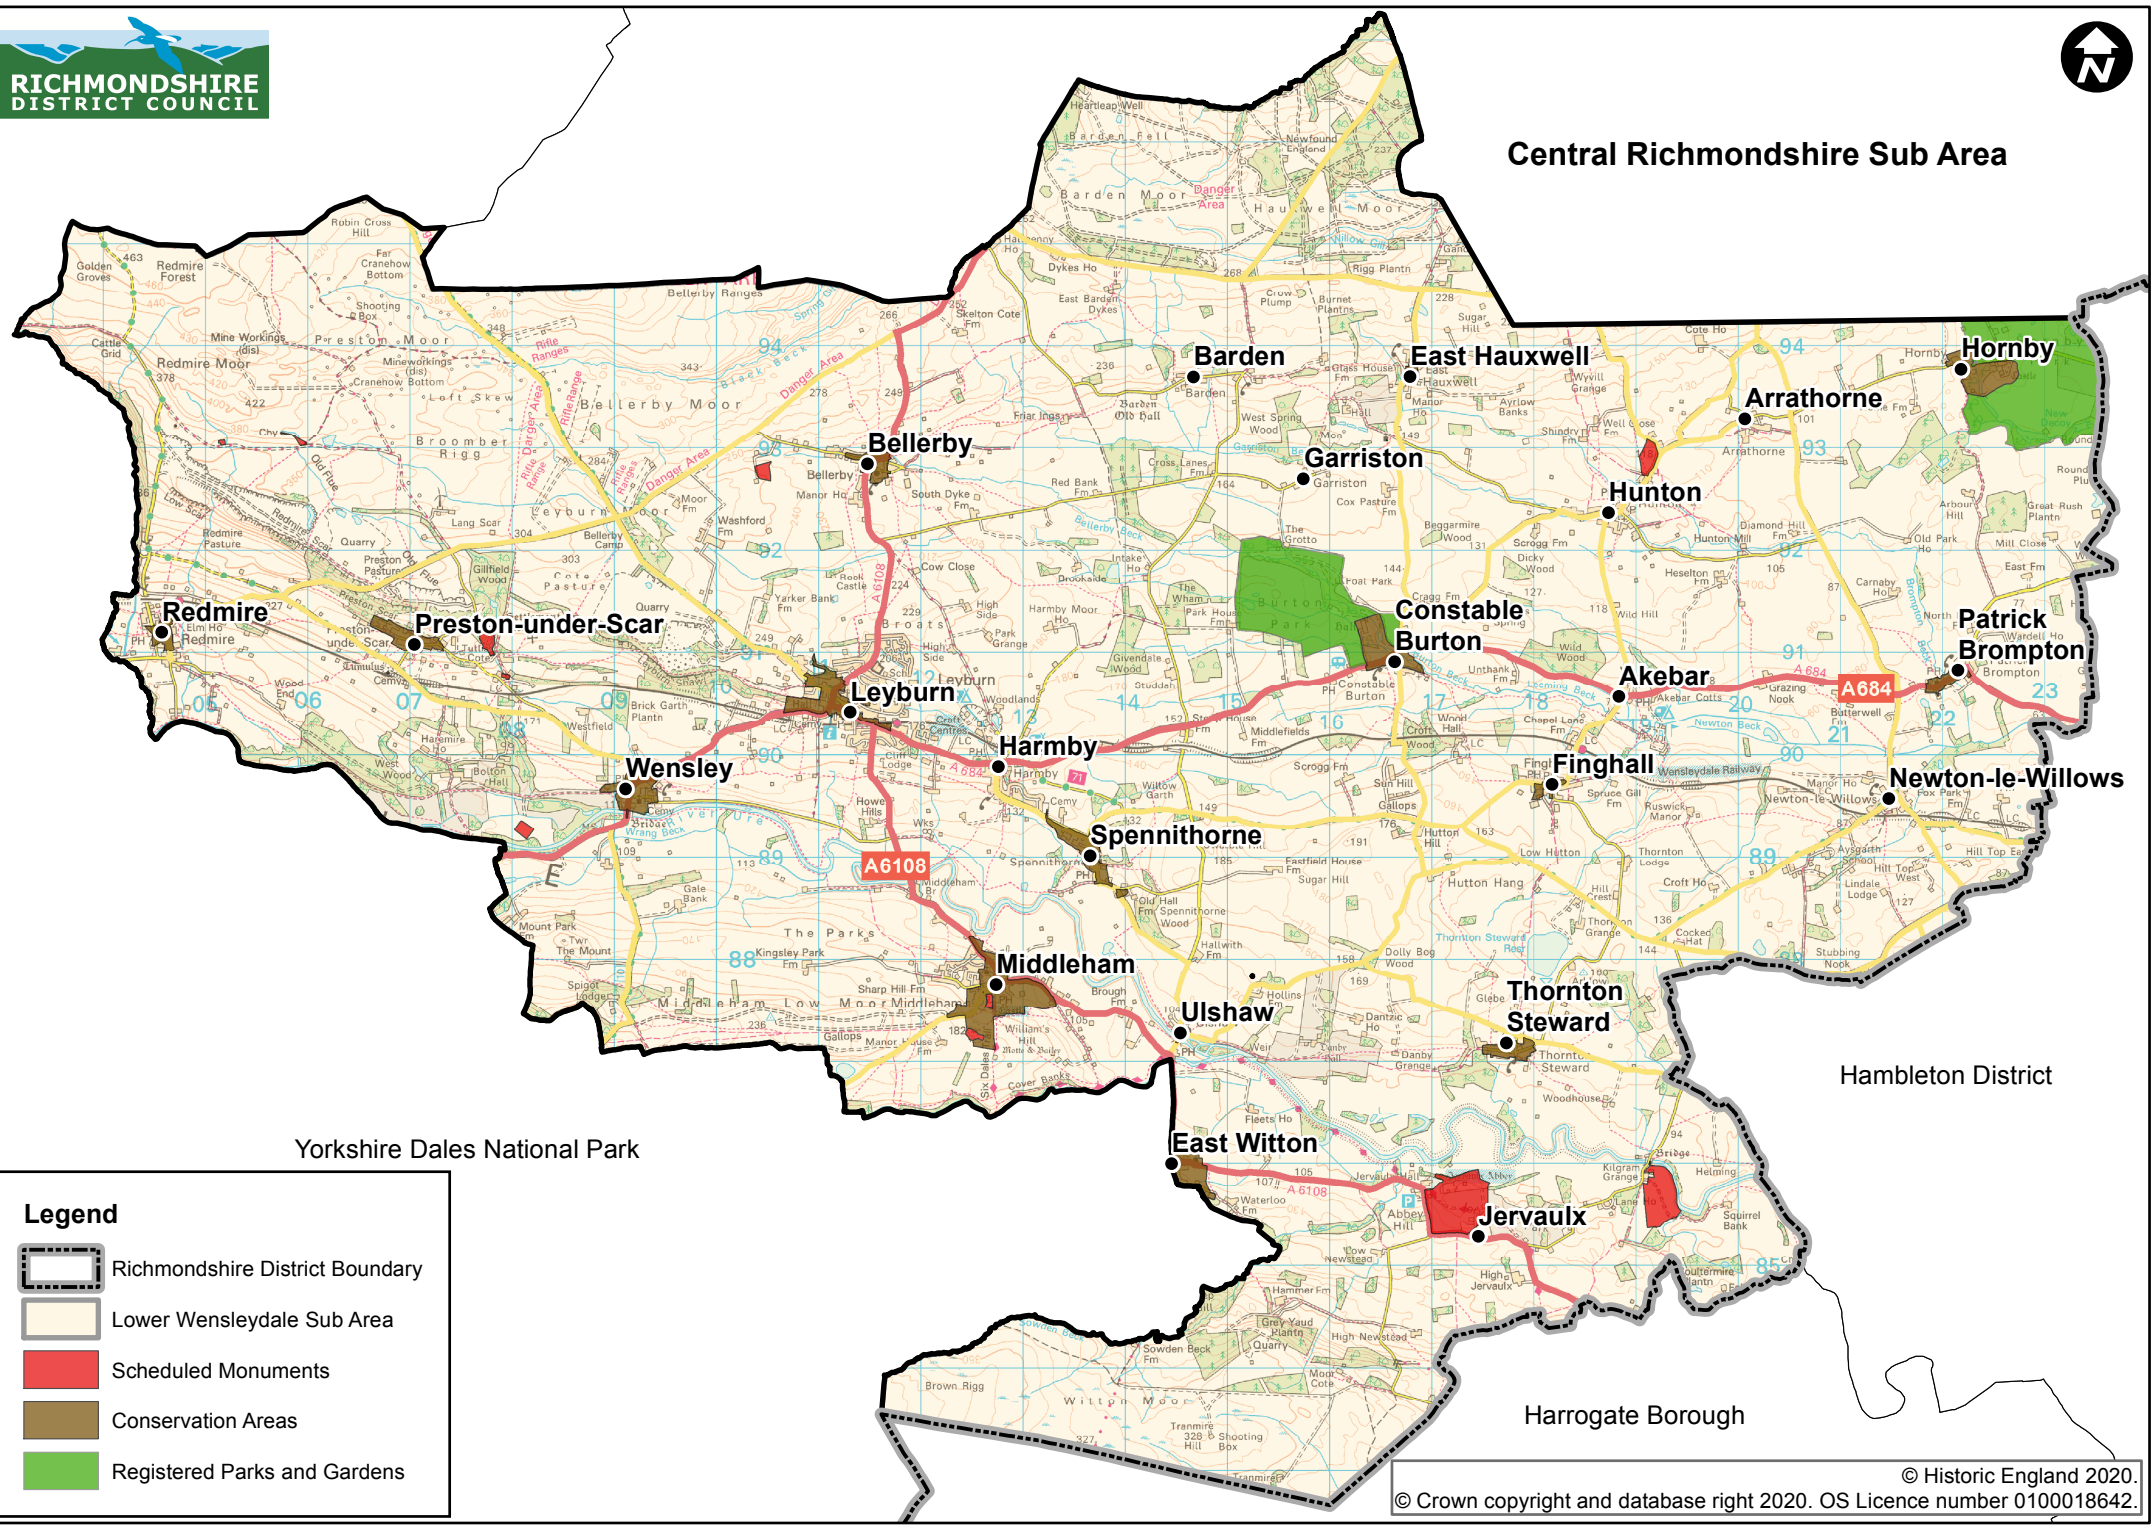

Legend

-  Local Plan
-  Richmondshire District Boundary
-  Scheduled Monuments
-  Conservation Areas
-  Registered Parks and Gardens

Legend

-  Richmondshire District Boundary
-  Central Richmondshire Sub Area
-  Scheduled Monuments
-  Conservation Areas
-  Registered Parks and Gardens

North Richmondshire Sub Area

Yorkshire Dales National Park

Lower Wensleydale Sub Area

Hambleton District

Central Richmondshire Sub Area

Legend

-  Richmondshire District Boundary
-  Lower Wensleydale Sub Area
-  Scheduled Monuments
-  Conservation Areas
-  Registered Parks and Gardens

Yorkshire Dales National Park

Hambleton District

Harrogate Borough

North Richmondshire also includes Tan Hill to the west of the District

D A L E M O O R

County Durham

Darlington Borough

Central Richmondshire Sub Area

Legend

-  Richmondshire District Boundary
-  North Richmondshire Sub Area
-  Scheduled Monuments
-  Conservation Areas
-  Registered Parks and Gardens

Yorkshire Dales National Park

Hambleton District