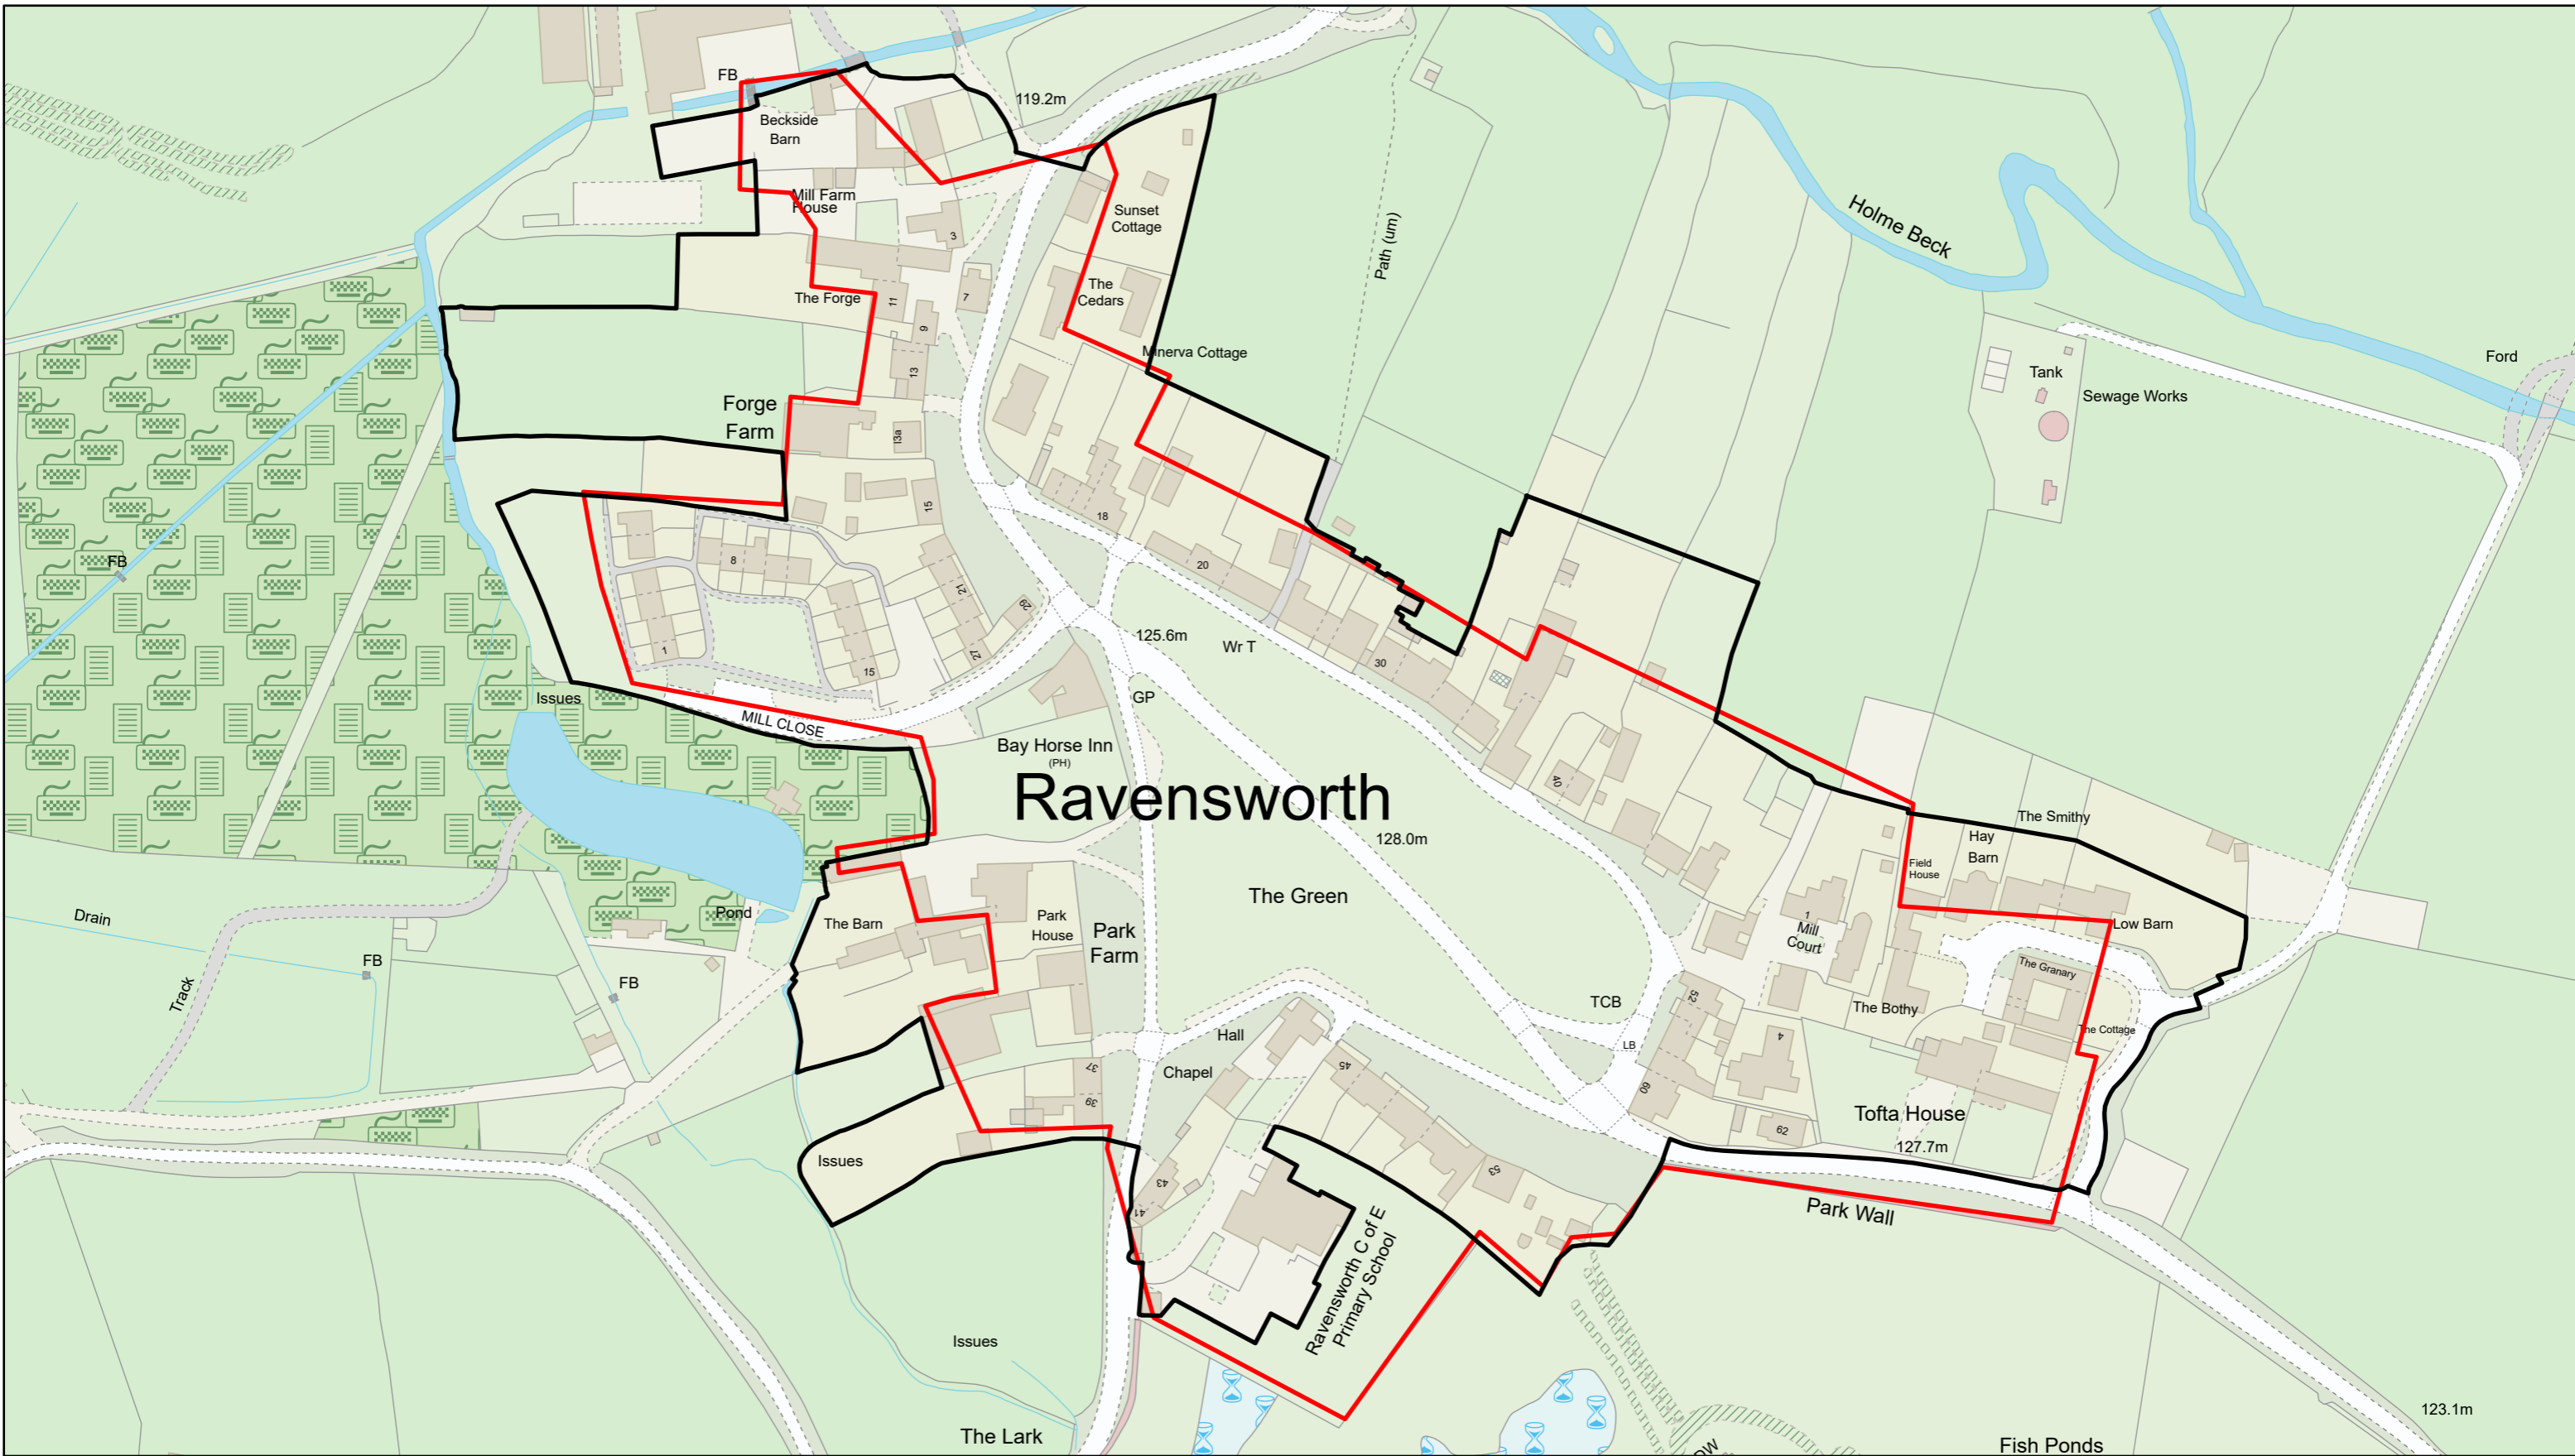

Gayles

-  Proposed Development Limits 2019
-  Development Limit Boundaries

North Richmondshire

Scale: 1:2,500

Development Limits Review

Gilling West

North Richmondshire

-  Proposed Development Limits 2019
-  Development Limit Boundaries

Scale: 1:1,050

Development Limits Review

Kirby Hill

North Richmondshire

-  Proposed Development Limits 2019
-  Development Limit Boundaries

Development Limits Review

Newsham

North Richmondshire

Scale: 1:1,700

- Proposed Development Limits 2019
- Development Limit Boundaries

Development Limits Review

Ravensworth

North Richmondshire

Scale: 1:1,800

- Proposed Development Limits 2019
- Development Limit Boundaries

Scale: 1:1,400

- Proposed Development Limits 2019
- Development Limit Boundaries