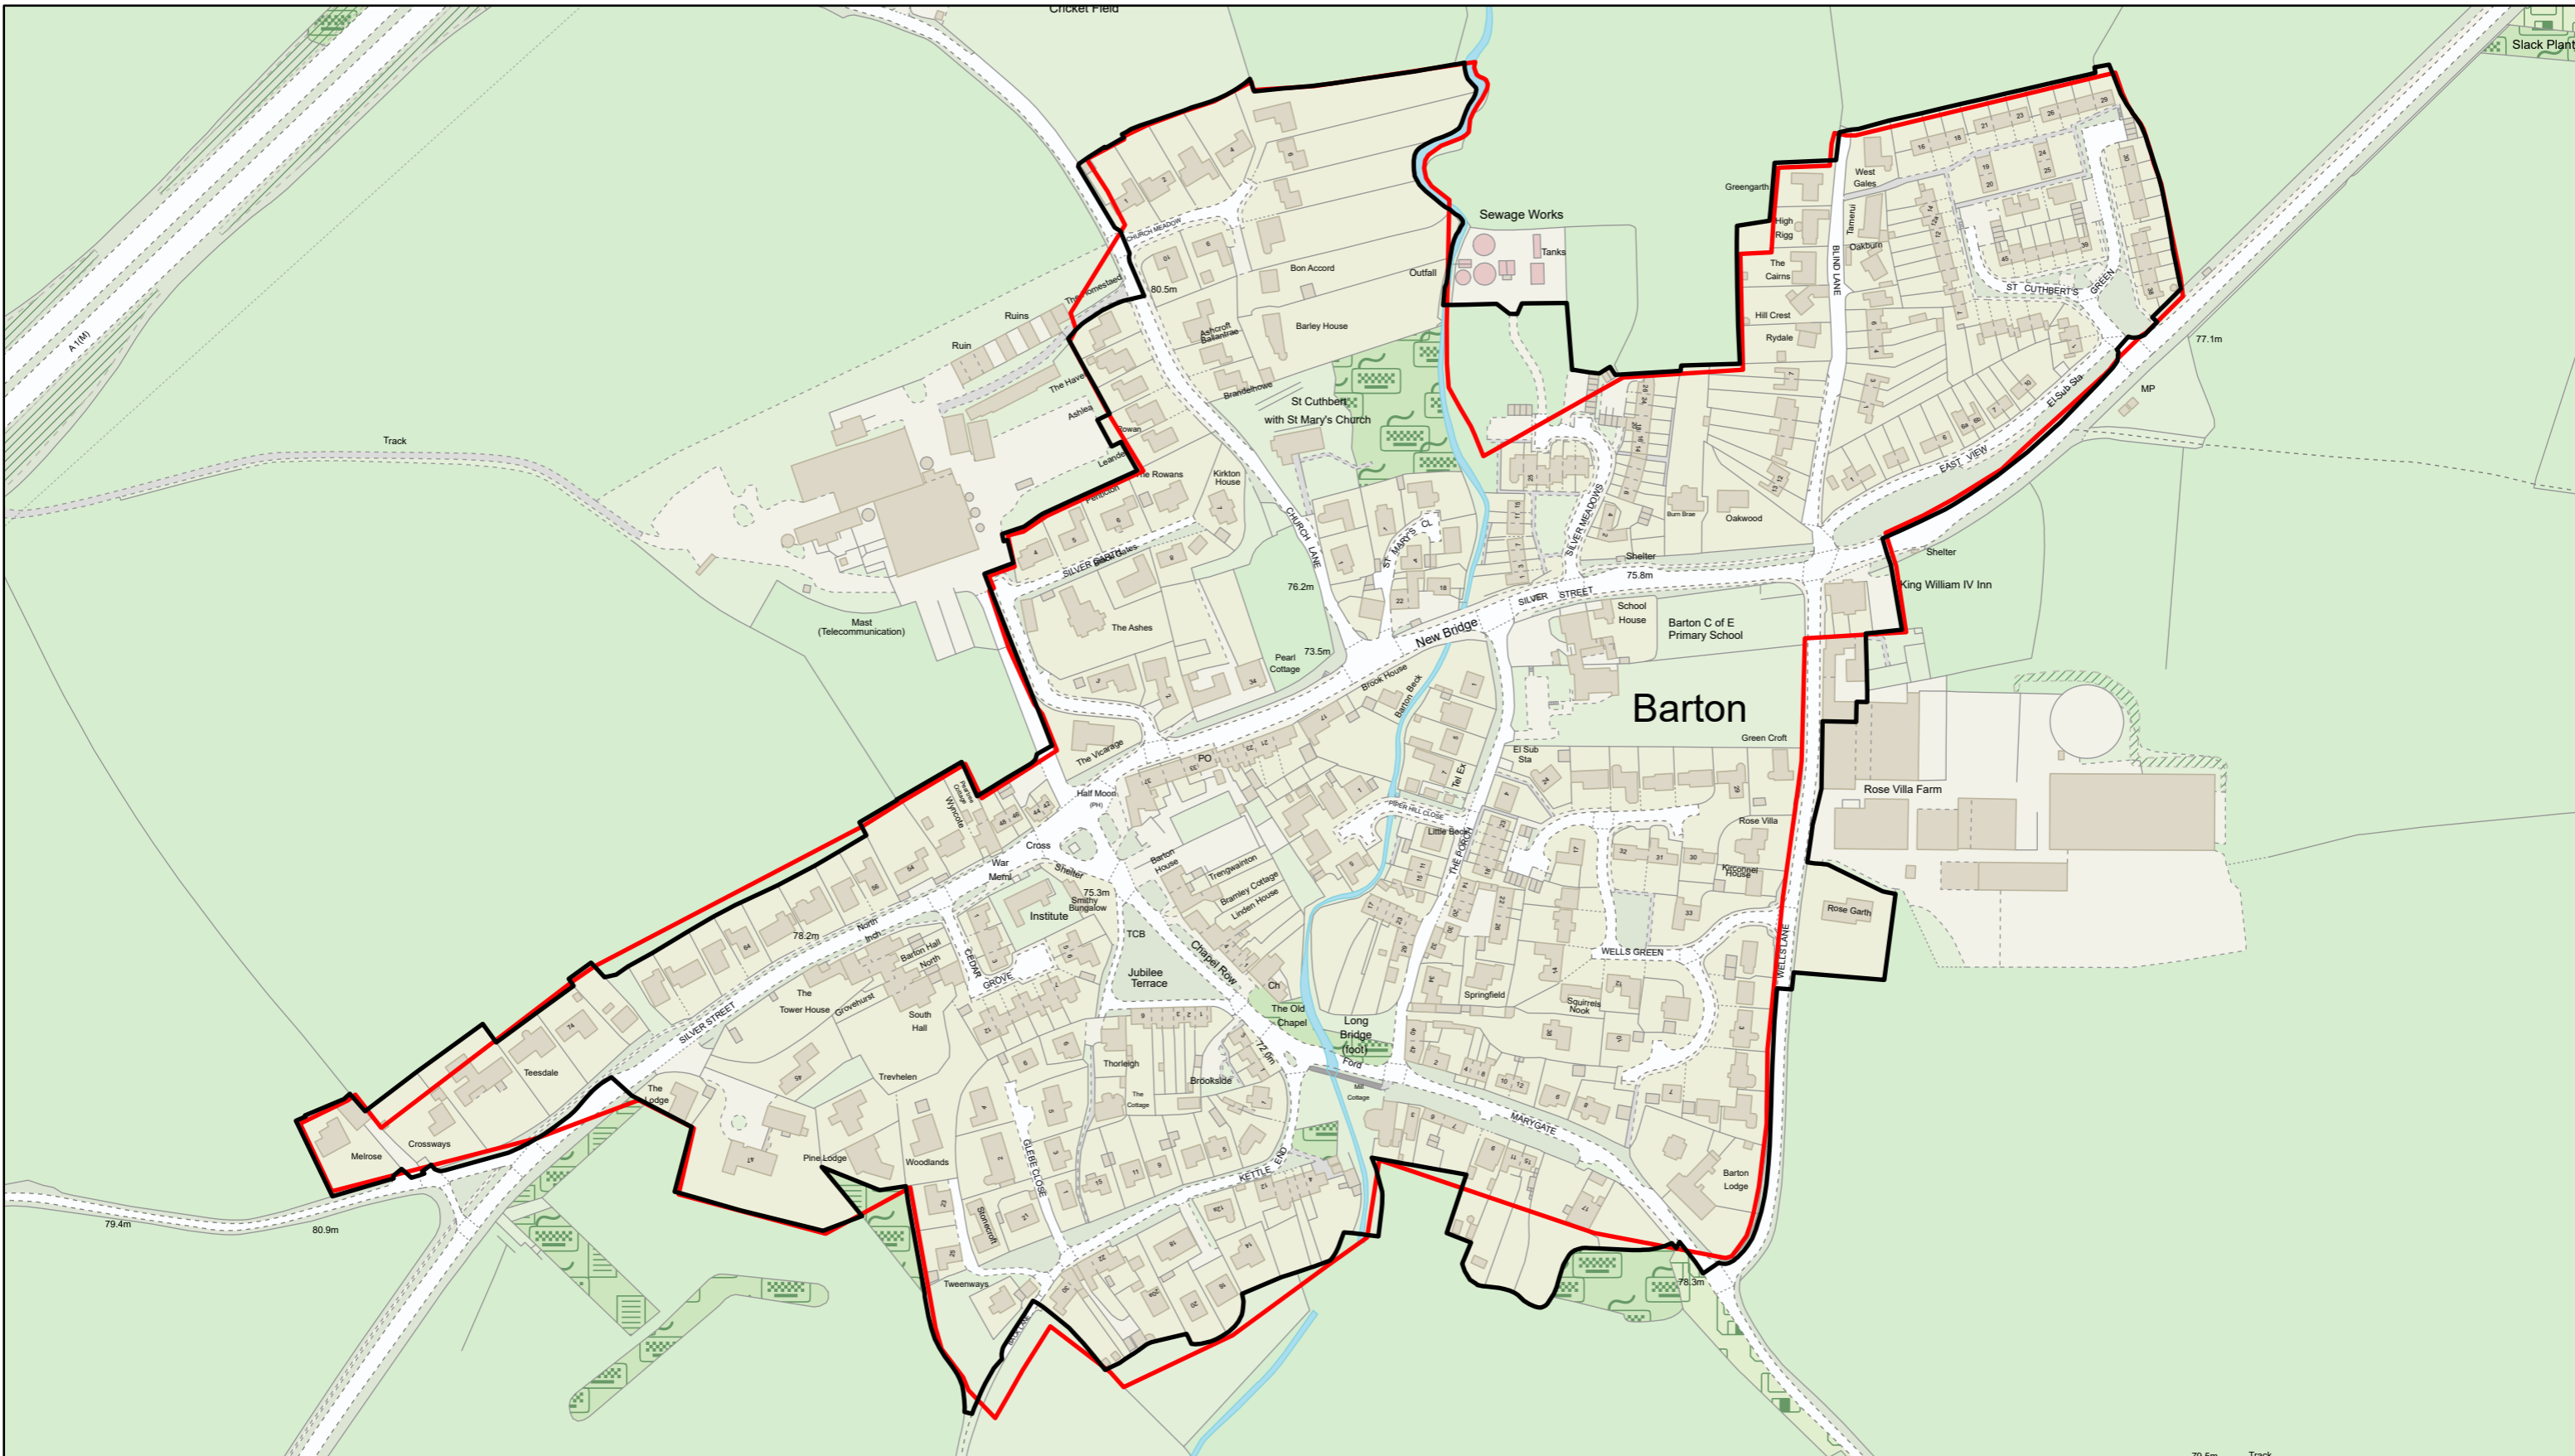

Croft and Middleton Tyas

Development Limits Review

Barton

North Richmondshire

Scale: 1:3,000

- Proposed Development Limits 2019
- Development Limit Boundaries

Development Limits Review

Cleasby

North Richmondshire

Scale: 1:1,550

- Proposed Development Limits 2019
- Development Limit Boundaries

Development Limits Review

Scale: 1:2,500

Croft on Tees

North Richmondshire

-  Proposed Development Limits 2019
-  Development Limit Boundaries

Scale: 1:1,500

Development Limits Review

Dalton on Tees

North Richmondshire

-  Proposed Development Limits 2019
-  Development Limit Boundaries

Scale: 1:960

Development Limits Review

Eryholme

North Richmondshire

-  Proposed Development Limits 2019
-  Development Limit Boundaries

Development Limits Review

Manfield

North Richmondshire

Scale: 1:2,000

- Proposed Development Limits 2019
- Development Limit Boundaries