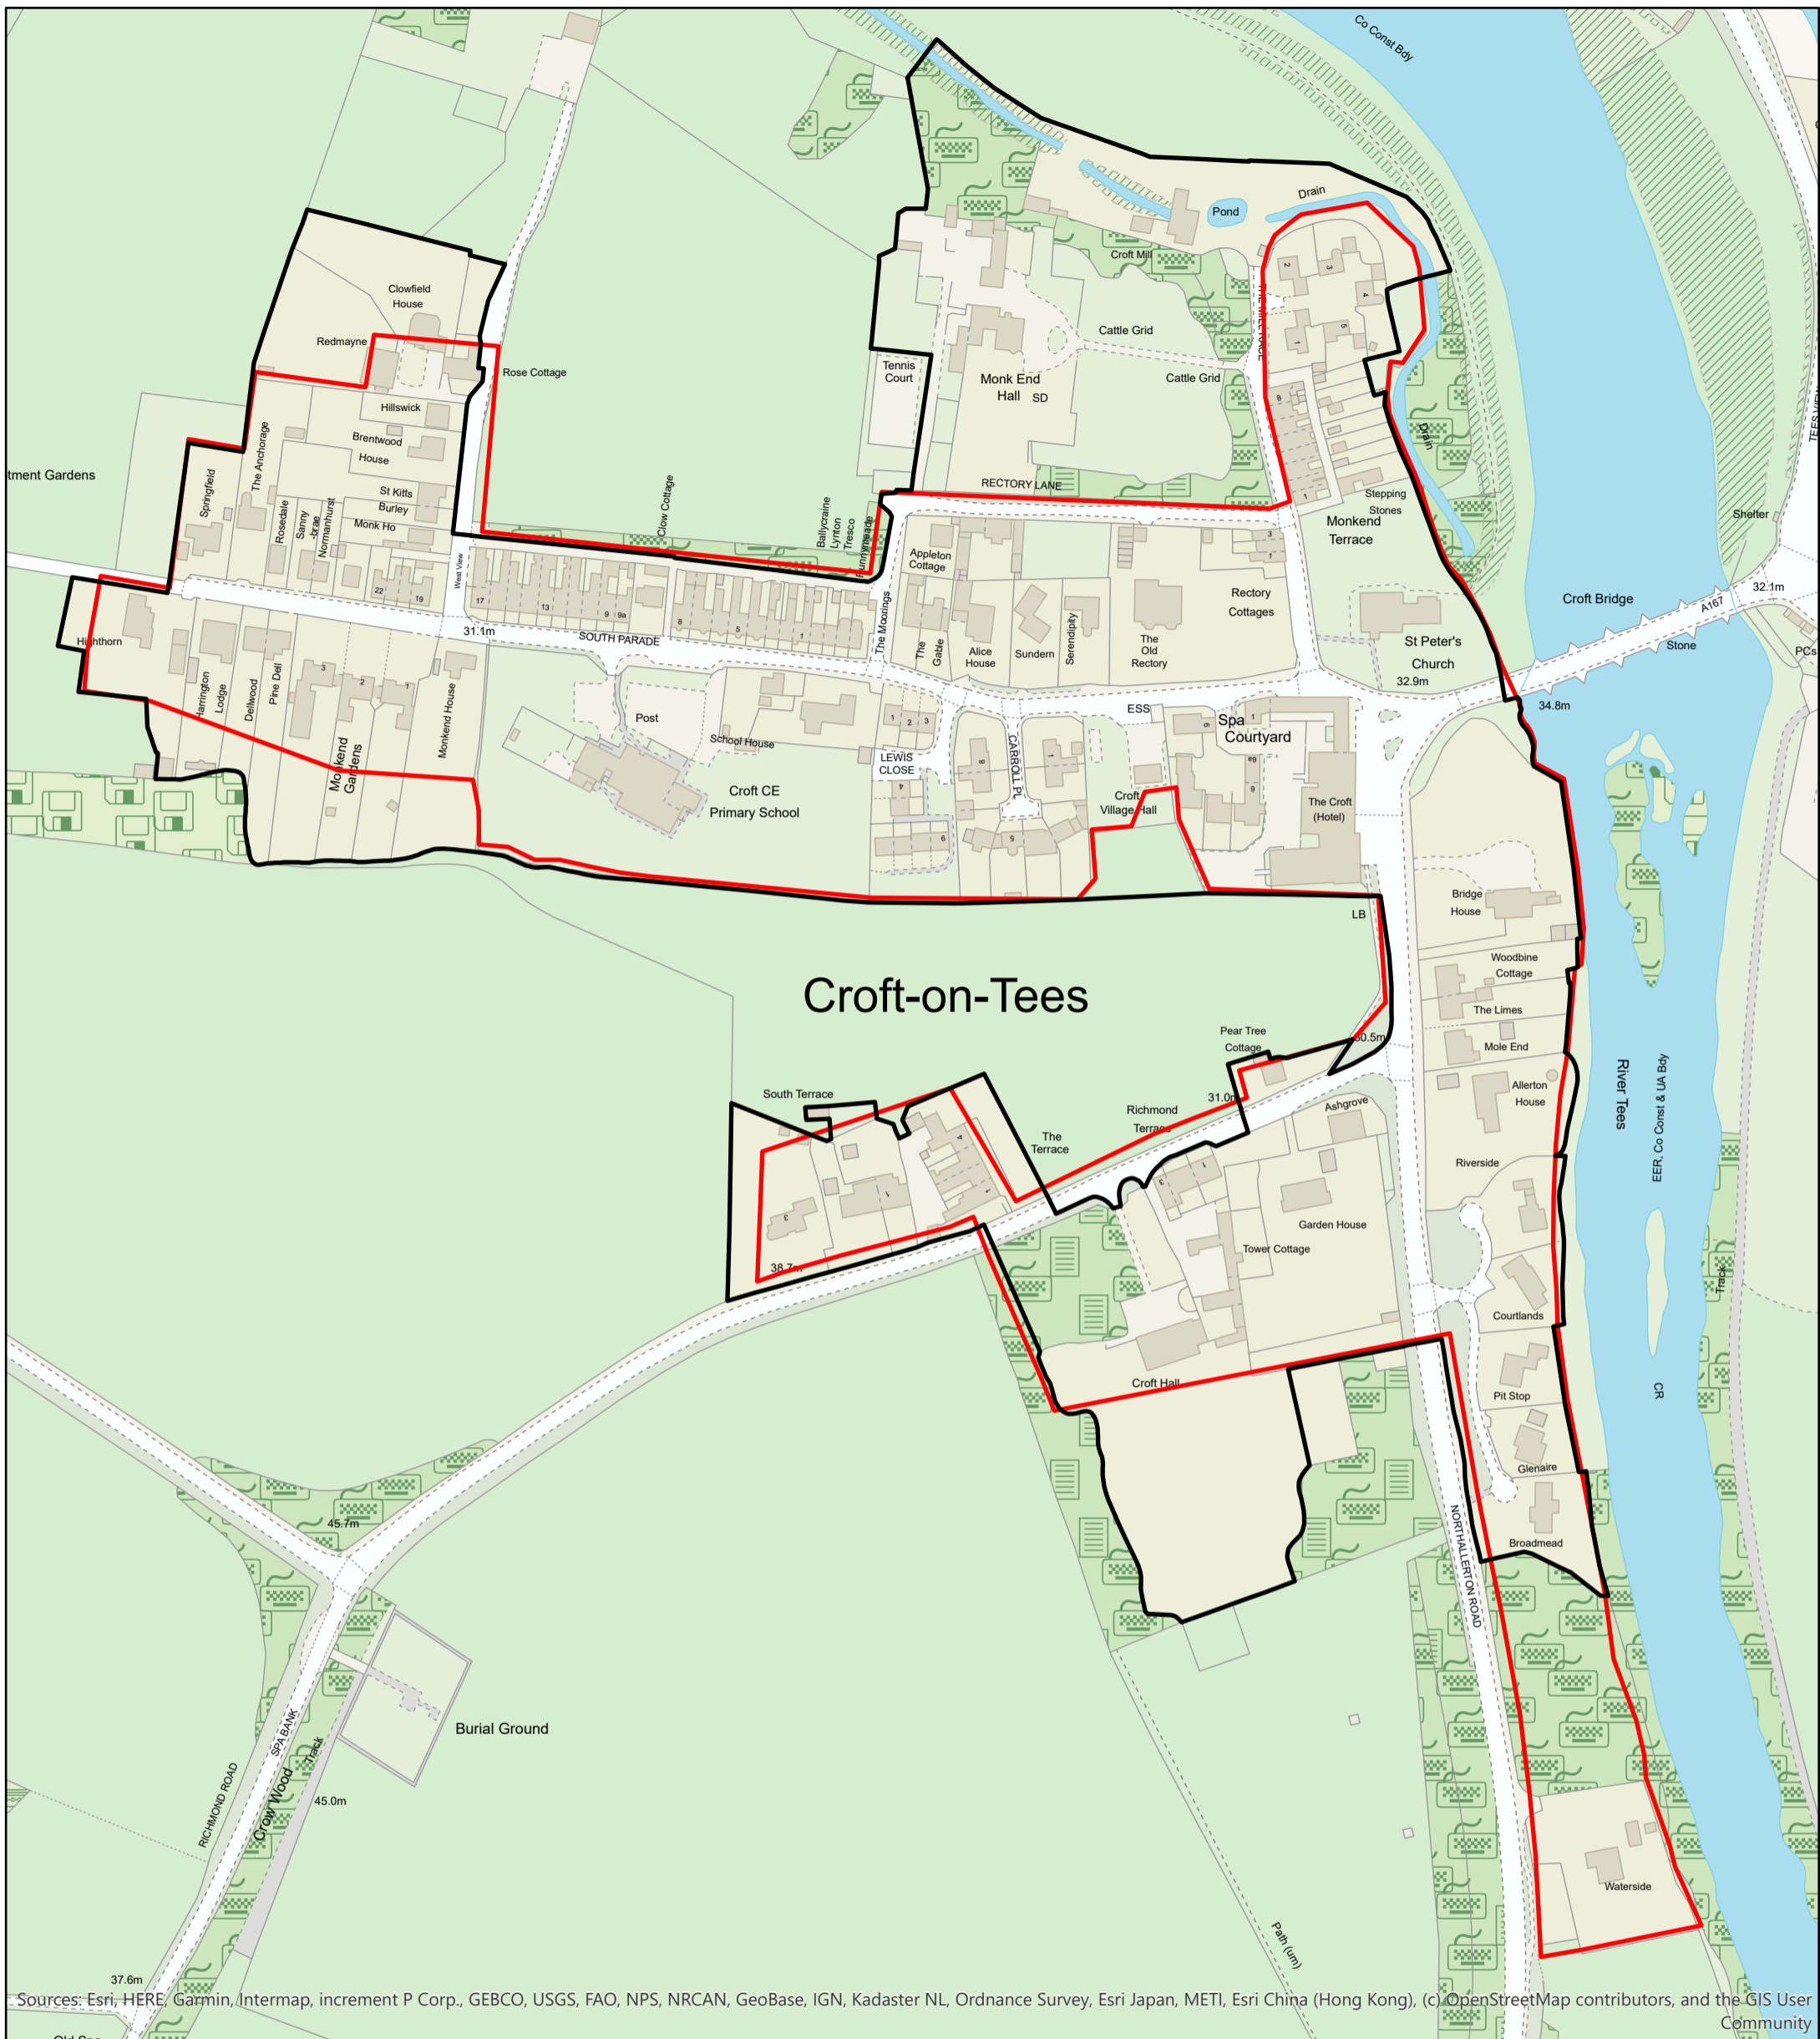

Croft and Middleton Tyas

Development Limits Review

Barton

North Richmondshire

Scale: 1:3,000

- Proposed Development Limits 2019
- Development Limit Boundaries

Development Limits Review

Cleasby

North Richmondshire

Scale: 1:1,550

- Proposed Development Limits 2019
- Development Limit Boundaries

Development Limits Review

Scale: 1:2,500

Croft on Tees

North Richmondshire

-  Proposed Development Limits 2019
-  Development Limit Boundaries

North Richmondshire

-  Proposed Development Limits 2019
-  Development Limit Boundaries

Development Limits Review

Manfield

North Richmondshire

Scale: 1:2,000

- Proposed Development Limits 2019
- Development Limit Boundaries

- Proposed Development Limits 2019
- Development Limit Boundaries

Scale: 1:1,800

Development Limits Review

Moulton

North Richmondshire

-  Proposed Development Limits 2019
-  Development Limit Boundaries

Sources: Esri, HERE, Garmin, Intermap, increment P Corp., GEBCO, USGS, FAO, NPS, NRCAN, GeoBase, IGN, Kadaster NL, Ordnance Survey, Esri Japan, METI, Esri China (Hong Kong), (c) OpenStreetMap contributors, and the GIS User Community