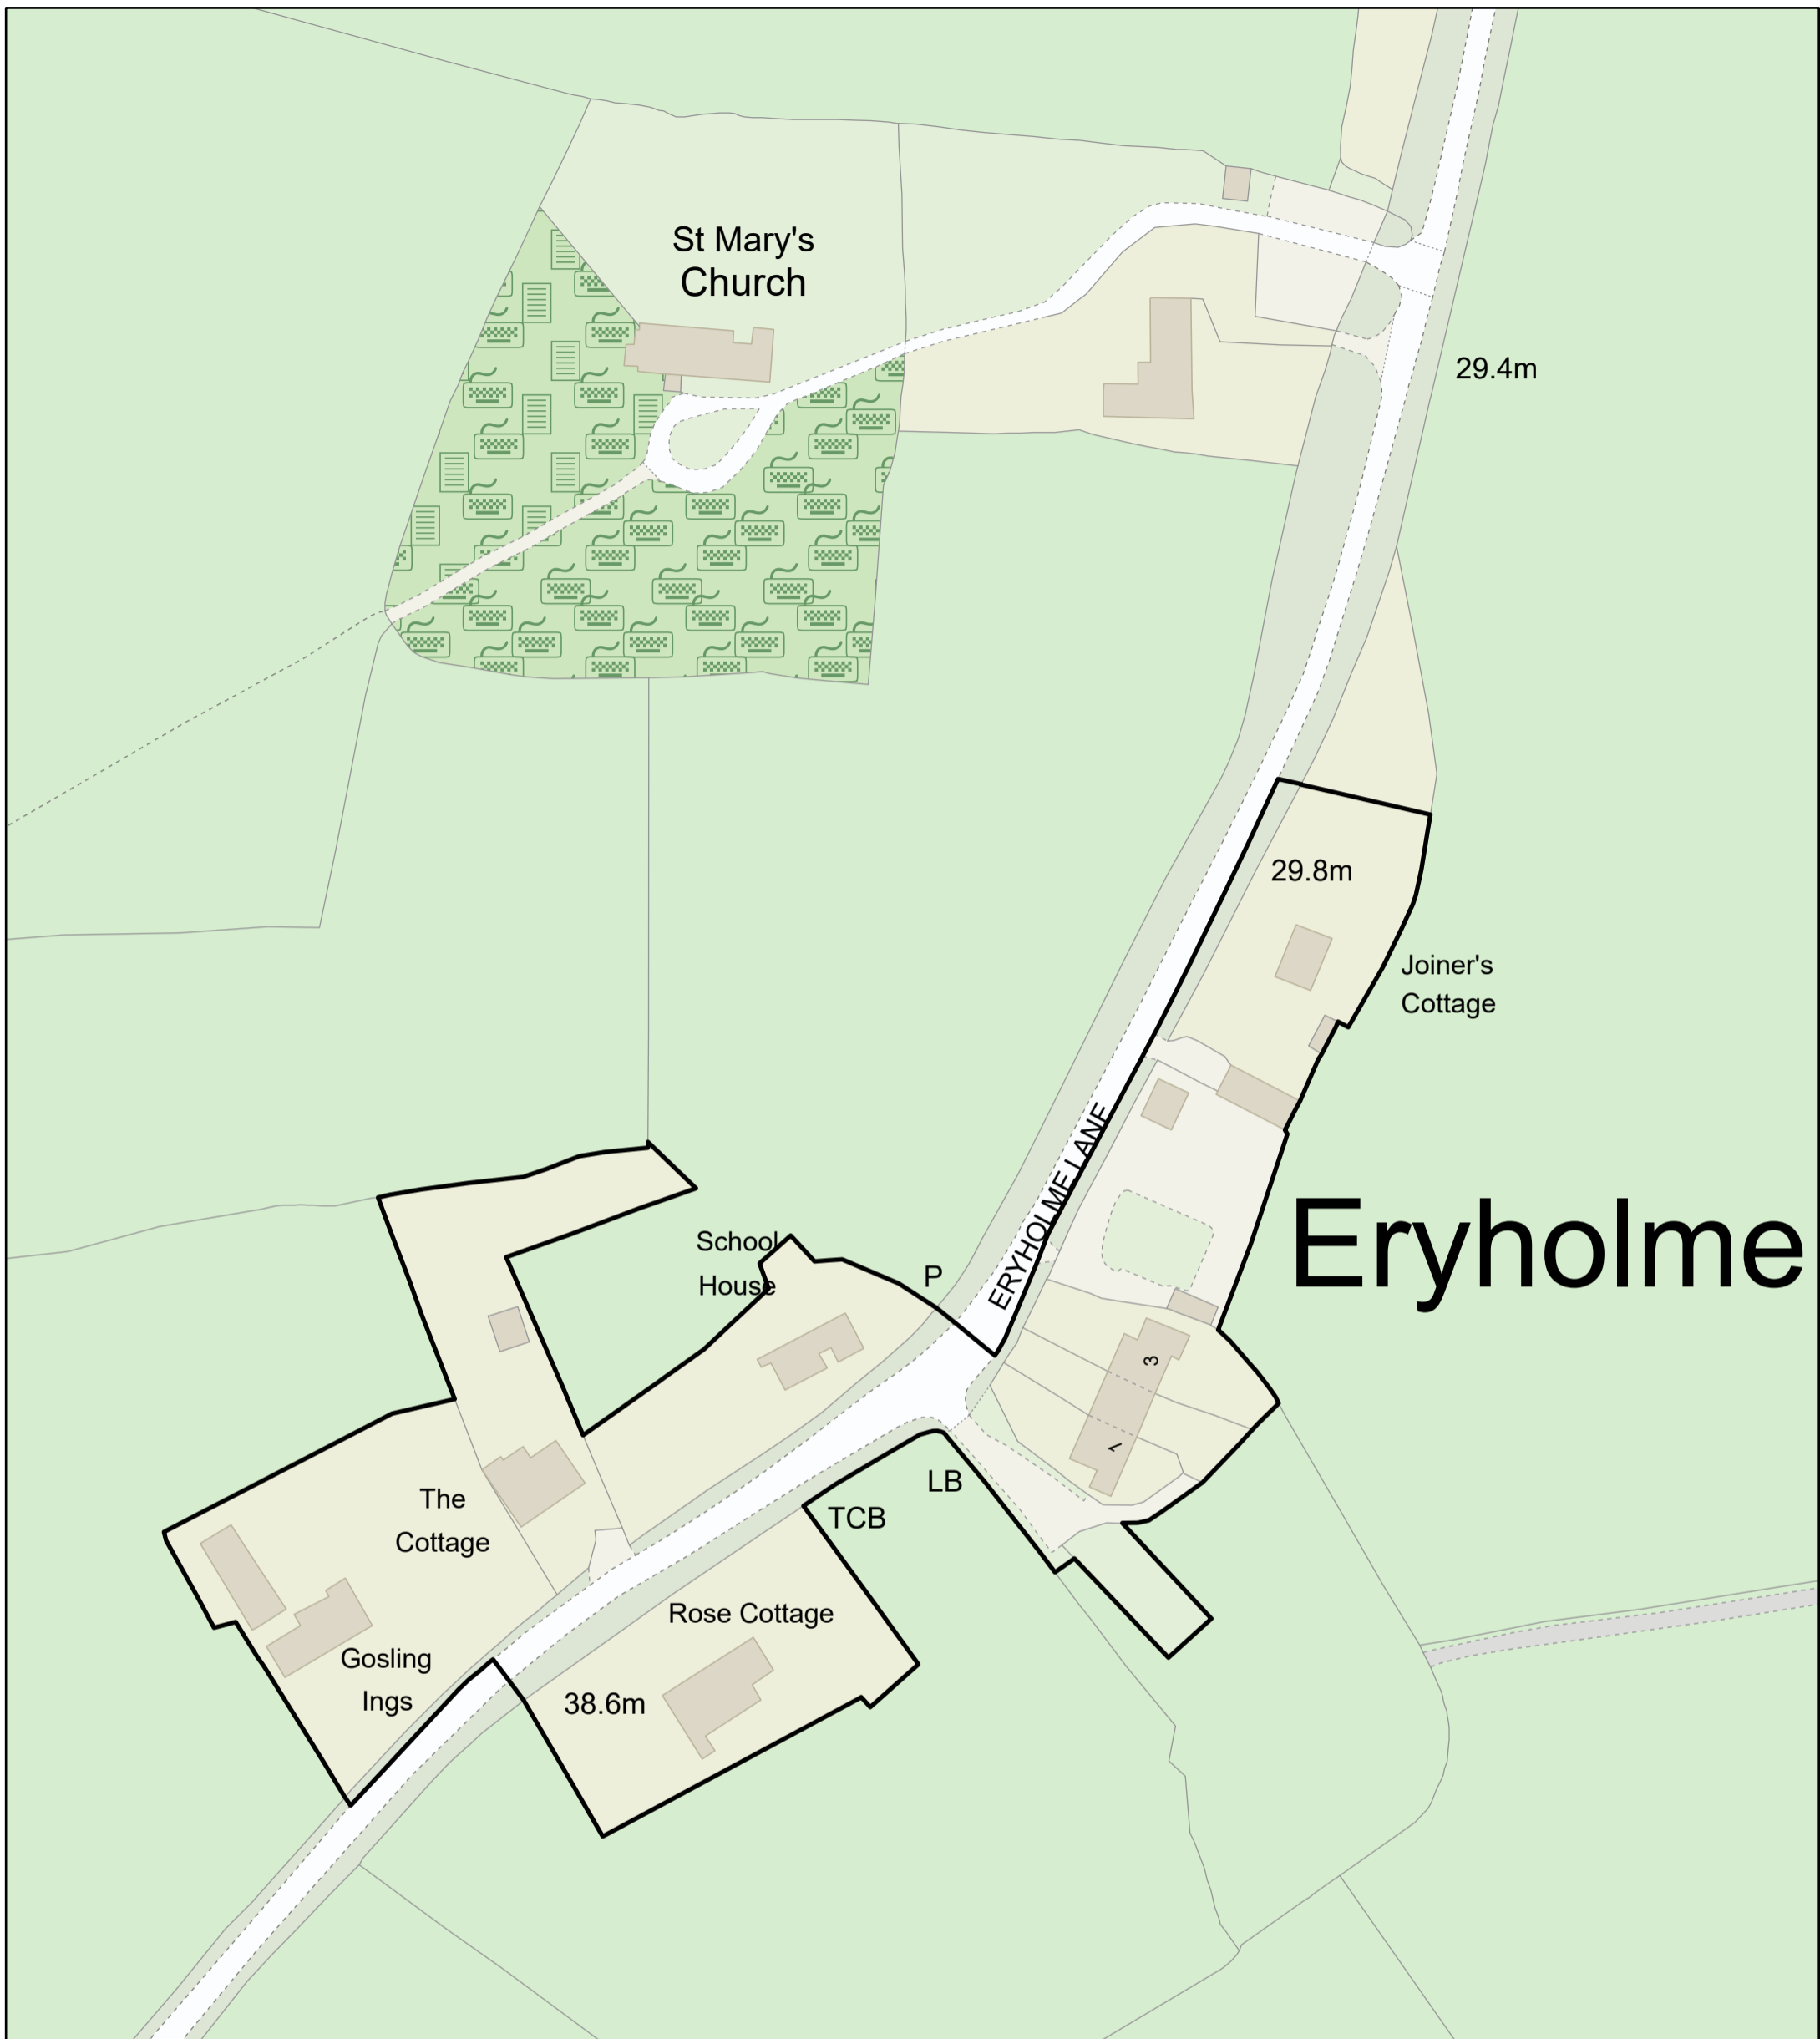

Scale: 1:1,500

Development Limits Review

Dalton on Tees

North Richmondshire

-  Proposed Development Limits 2019
-  Development Limit Boundaries

Scale: 1:960

Development Limits Review

Eryholme

North Richmondshire

-  Proposed Development Limits 2019
-  Development Limit Boundaries

Development Limits Review

Manfield

North Richmondshire

Scale: 1:2,000

- Proposed Development Limits 2019
- Development Limit Boundaries