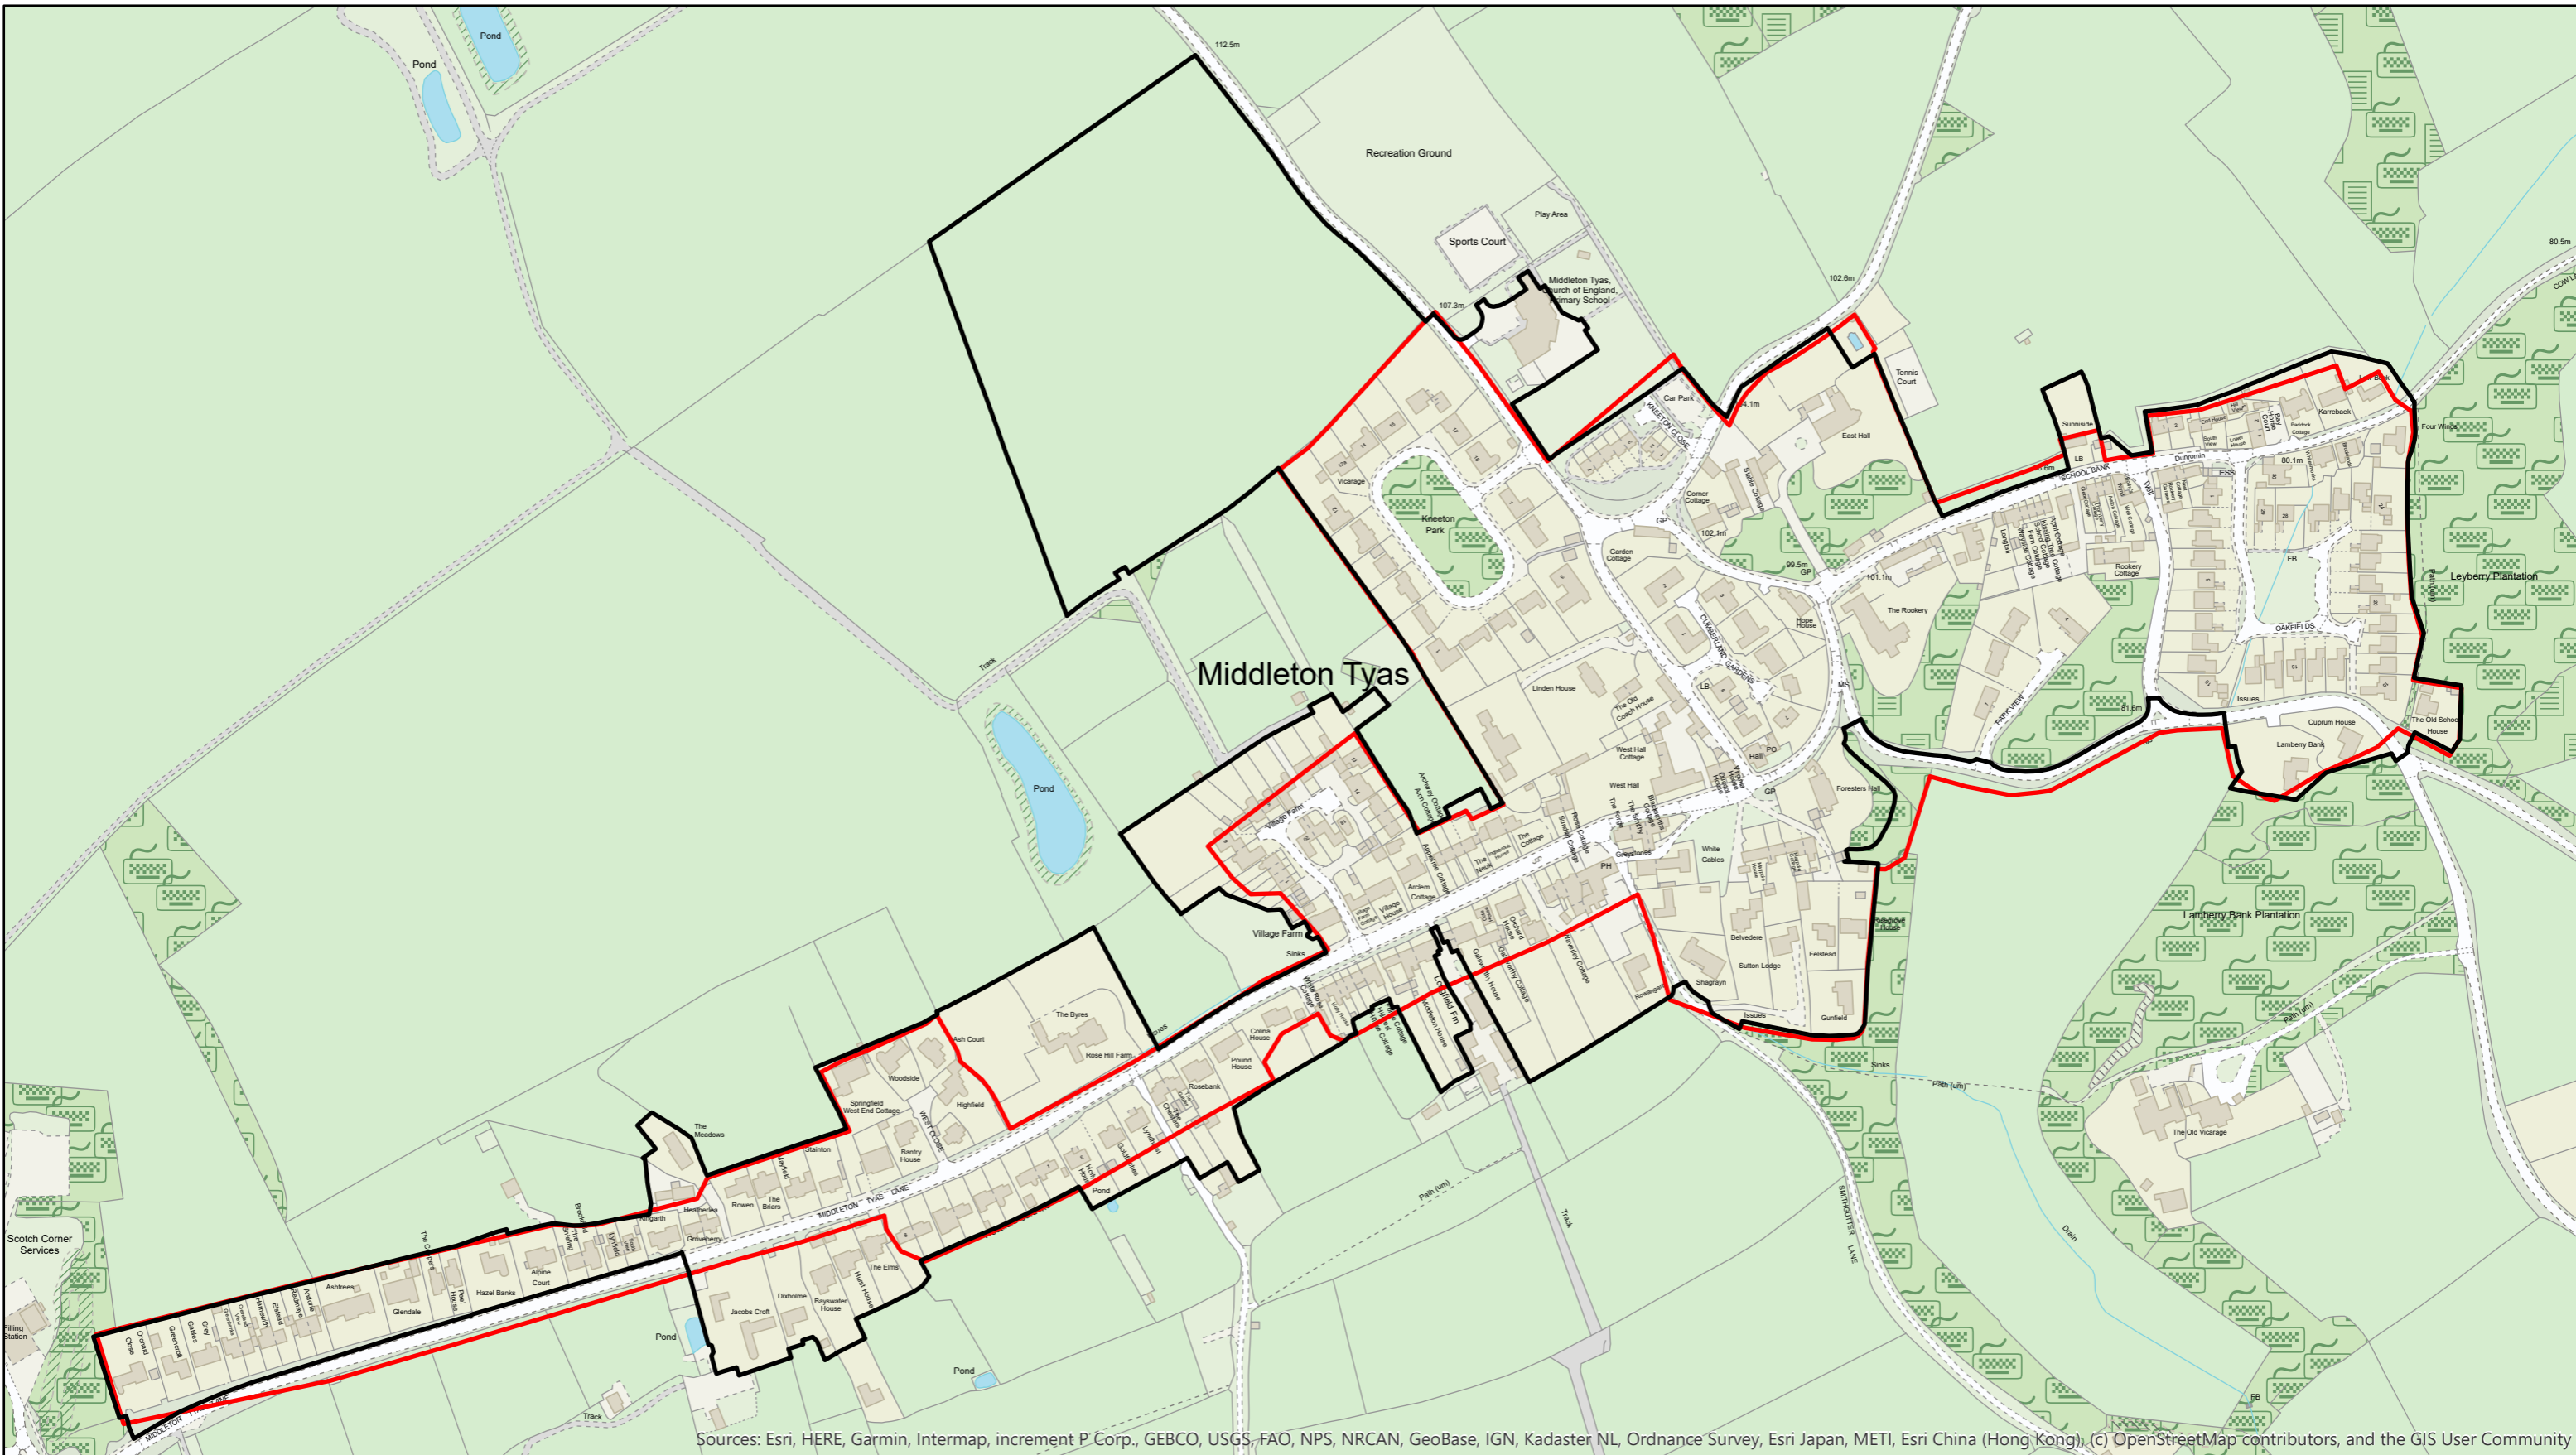

Development Limits Review

Middleton Tyas

North Richmondshire

Scale: 1:3,700

- Proposed Development Limits 2019
- Development Limit Boundaries