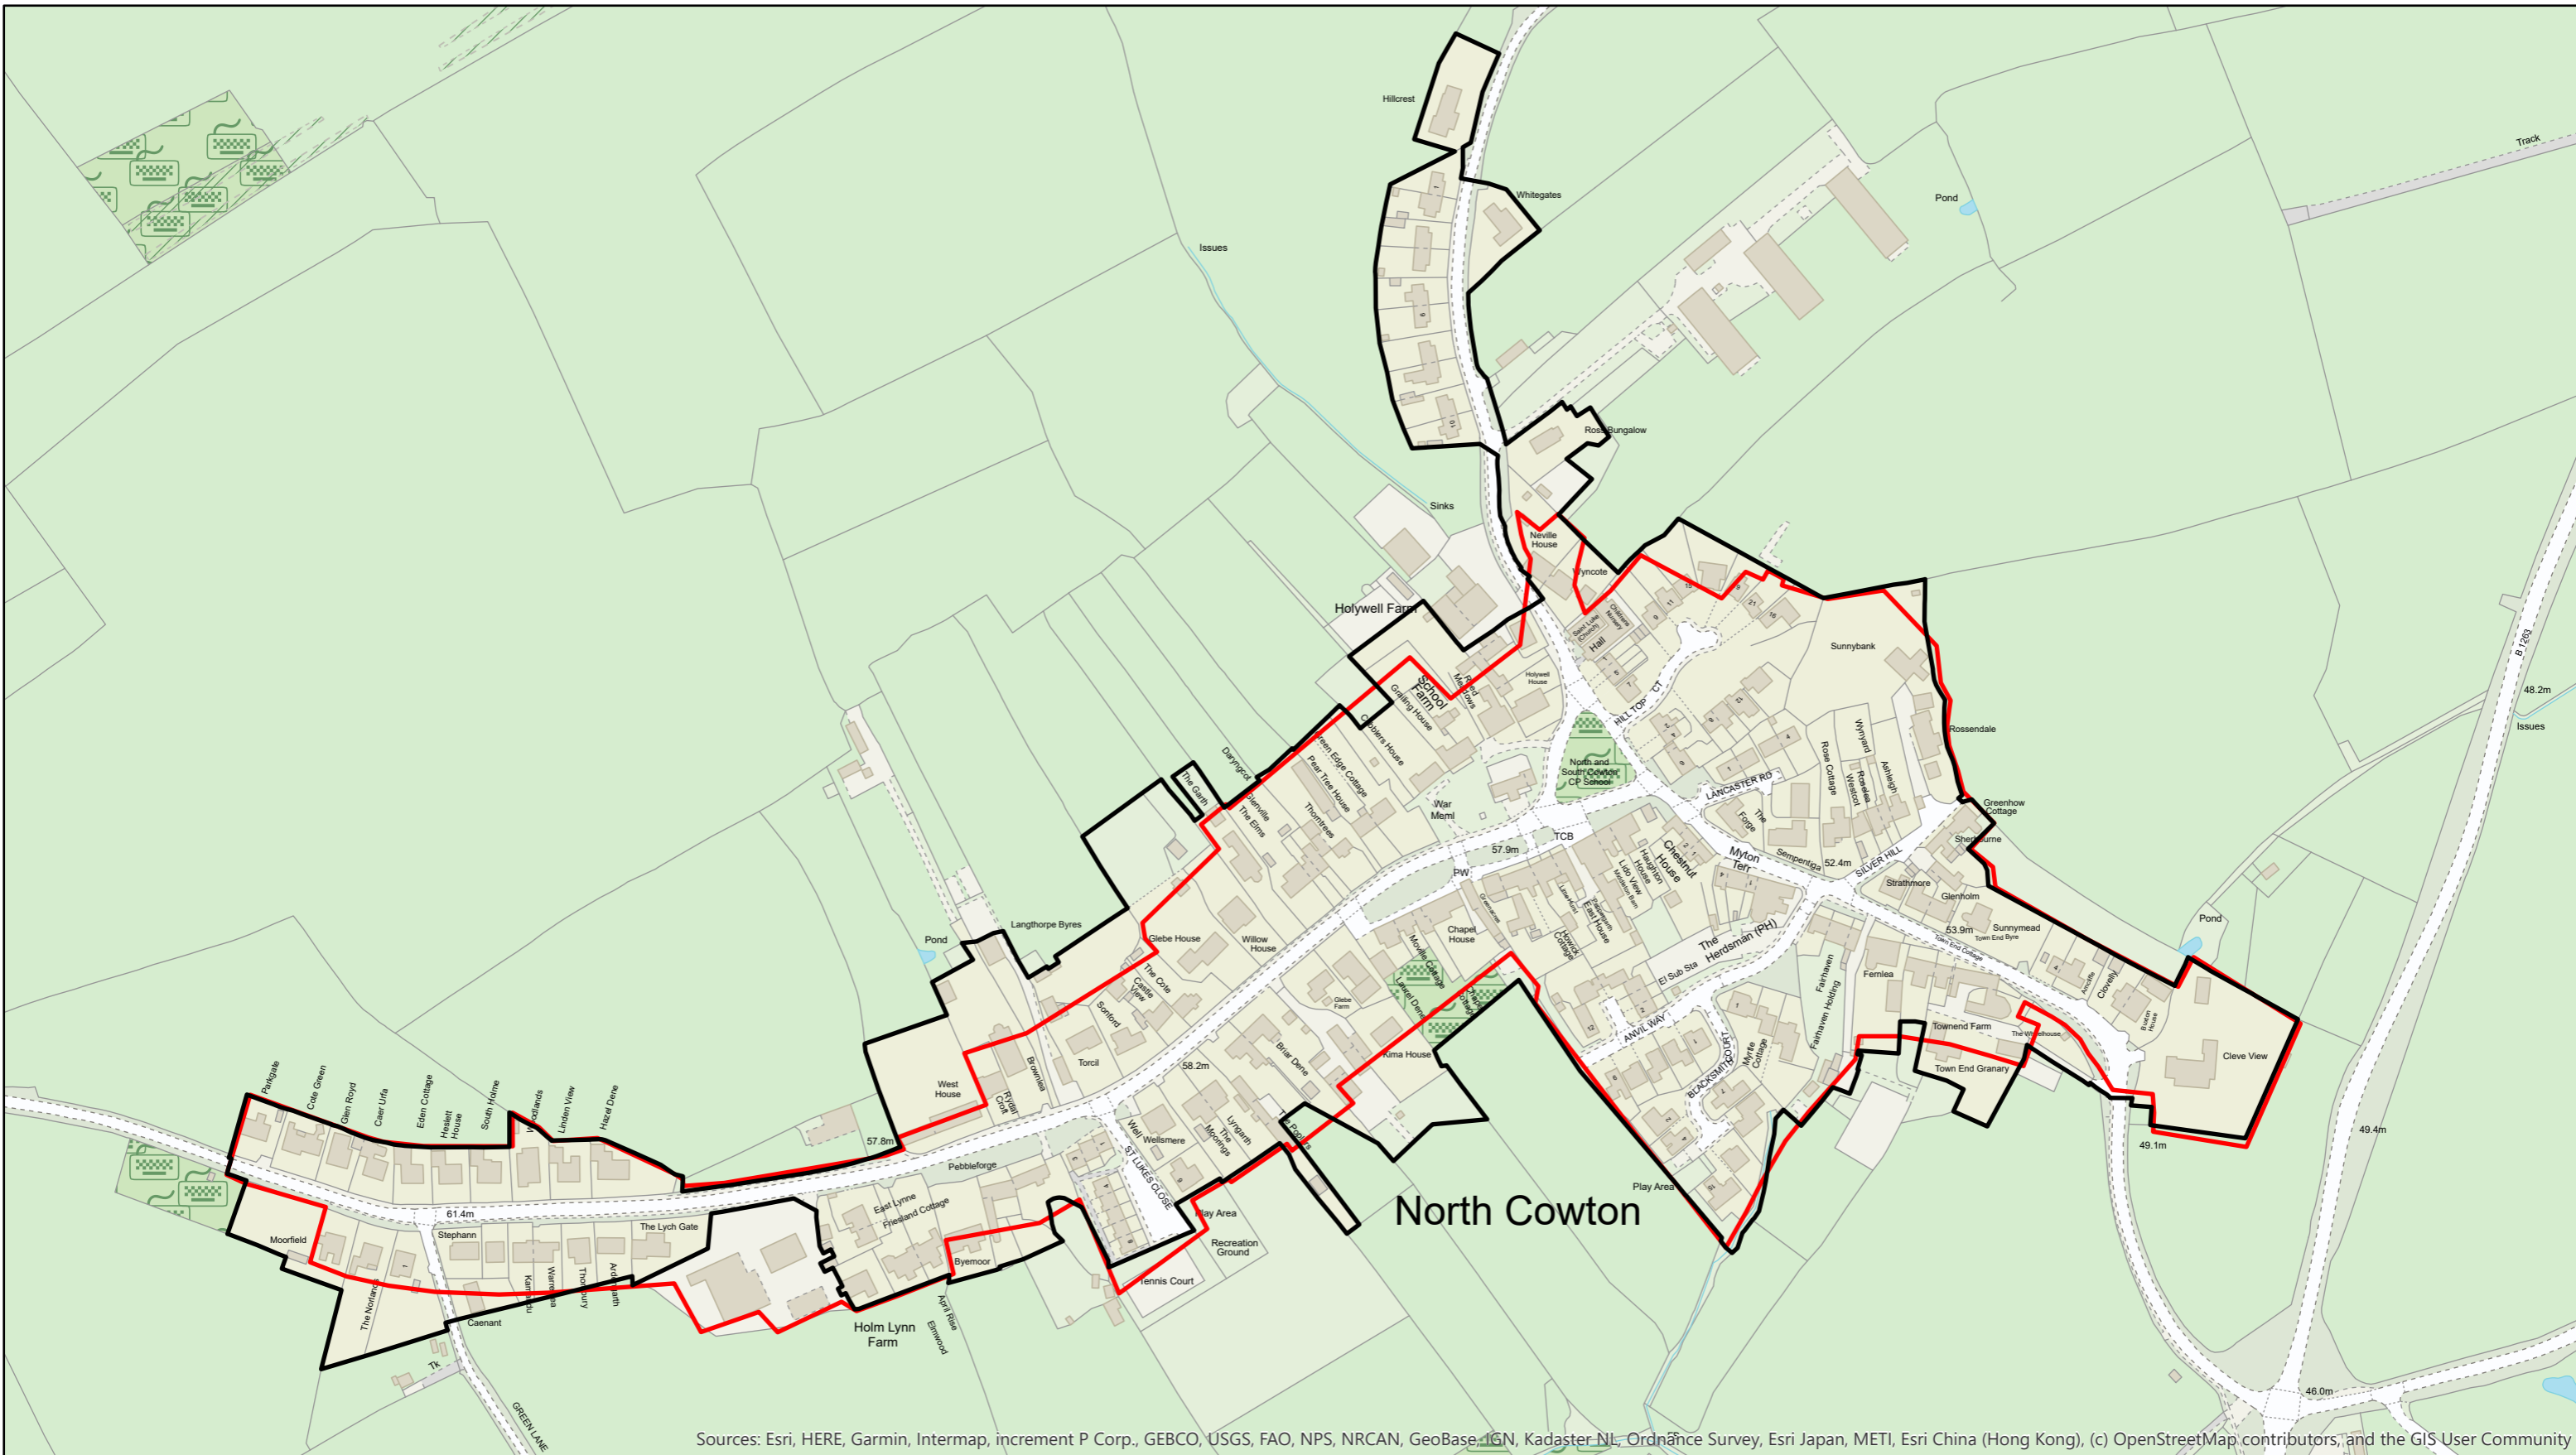

North Richmondshire

-  Proposed Development Limits 2019
-  Development Limit Boundaries

Development Limits Review

Manfield

North Richmondshire

Scale: 1:2,000

- Proposed Development Limits 2019
- Development Limit Boundaries

- Proposed Development Limits 2019
- Development Limit Boundaries

Scale: 1:1,800

Development Limits Review

Moulton

North Richmondshire

-  Proposed Development Limits 2019
-  Development Limit Boundaries

Sources: Esri, HERE, Garmin, Intermap, increment P Corp., GEBCO, USGS, FAO, NPS, NRCAN, GeoBase, IGN, Kadaster NL, Ordnance Survey, Esri Japan, METI, Esri China (Hong Kong), (c) OpenStreetMap contributors, and the GIS User Community

Development Limits Review

North Cowton

North Richmondshire

Scale: 1:2,900

- Proposed Development Limits 2019
- Development Limit Boundaries

Scale: 1:1,300

Development Limits Review

Stapleton

North Richmondshire

-  Proposed Development Limits 2019
-  Development Limit Boundaries