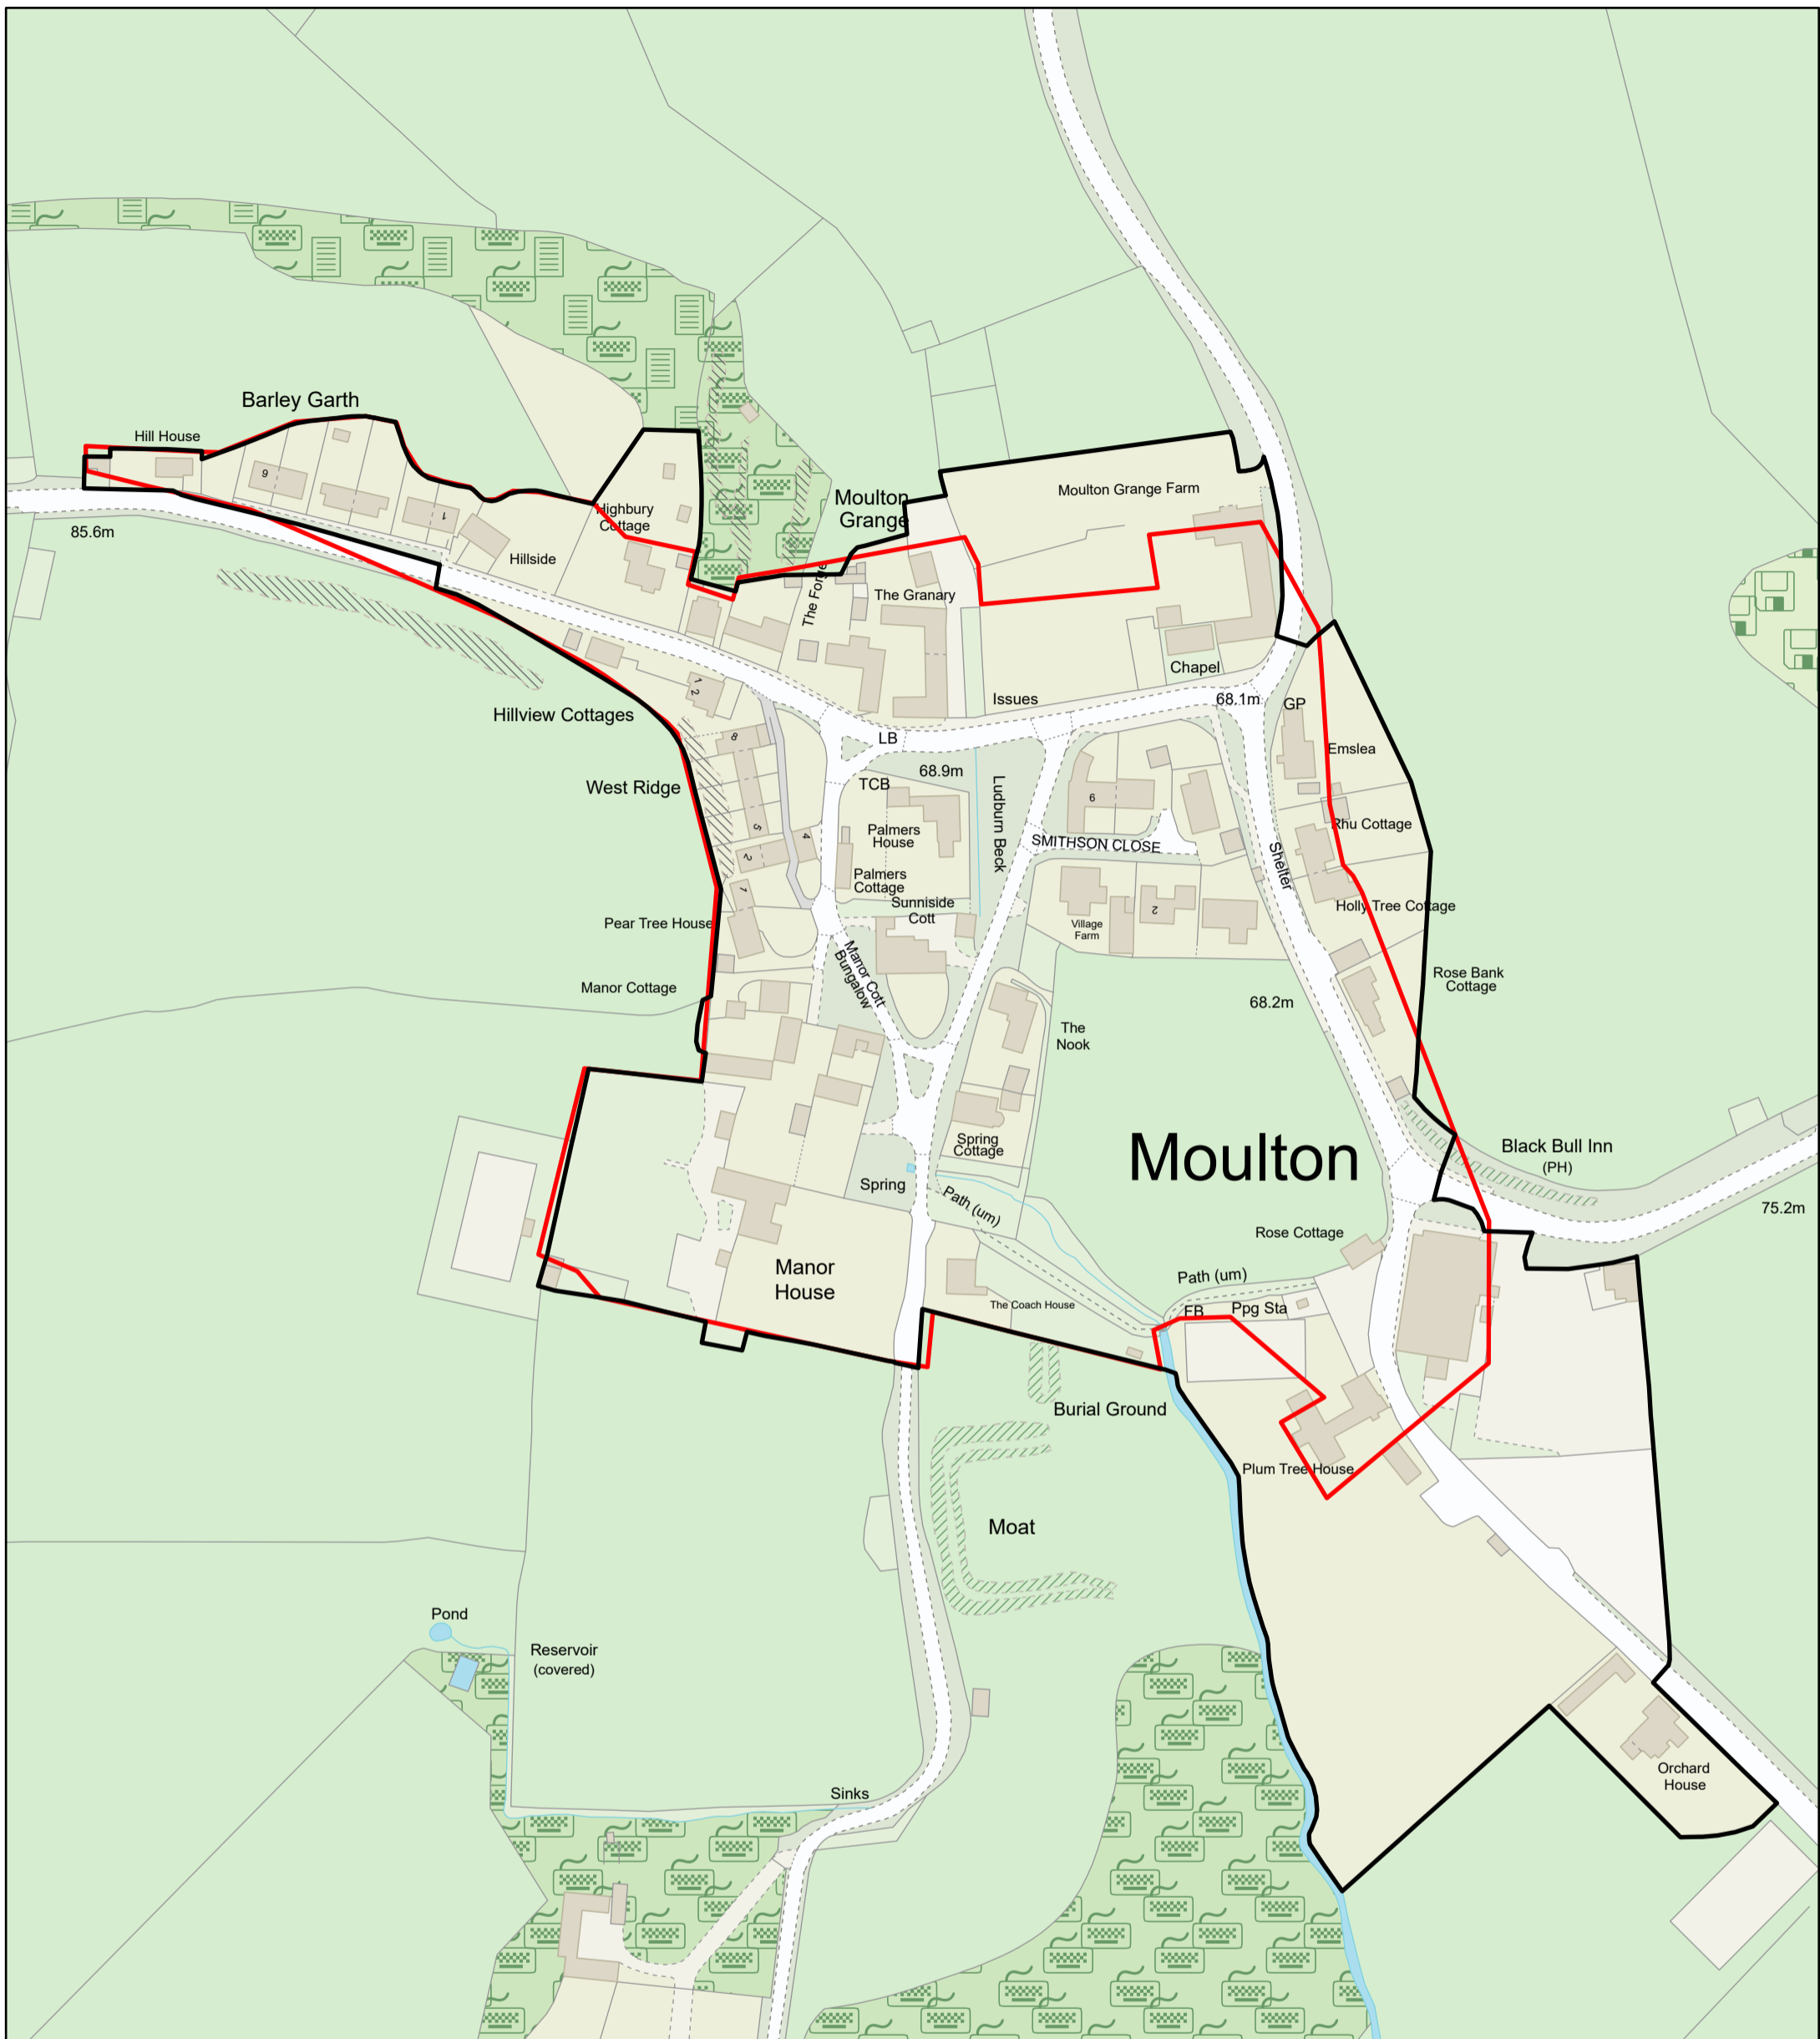

North Richmondshire

-  Proposed Development Limits 2019
-  Development Limit Boundaries

Development Limits Review

Manfield

North Richmondshire

Scale: 1:2,000

- Proposed Development Limits 2019
- Development Limit Boundaries

REPRODUCED BY PERMISSION OF ORDNANCE SURVEY ON BEHALF OF HMSO. © CROWN COPYRIGHT AND DATABASE RIGHT 2019. LICENSE NUMBER 0100018642.

Development Limits Review

Middleton Tyas

North Richmondshire

Scale: 1:3,700

- Proposed Development Limits 2019
- Development Limit Boundaries

Scale: 1:1,800

Development Limits Review

Moulton

North Richmondshire

-  Proposed Development Limits 2019
-  Development Limit Boundaries

Sources: Esri, HERE, Garmin, Intermap, increment P Corp., GEBCO, USGS, FAO, NPS, NRCAN, GeoBase, IGN, Kadaster NL, Ordnance Survey, Esri Japan, METI, Esri China (Hong Kong), (c) OpenStreetMap contributors, and the GIS User Community

North Richmondshire

-  Proposed Development Limits 2019
-  Development Limit Boundaries