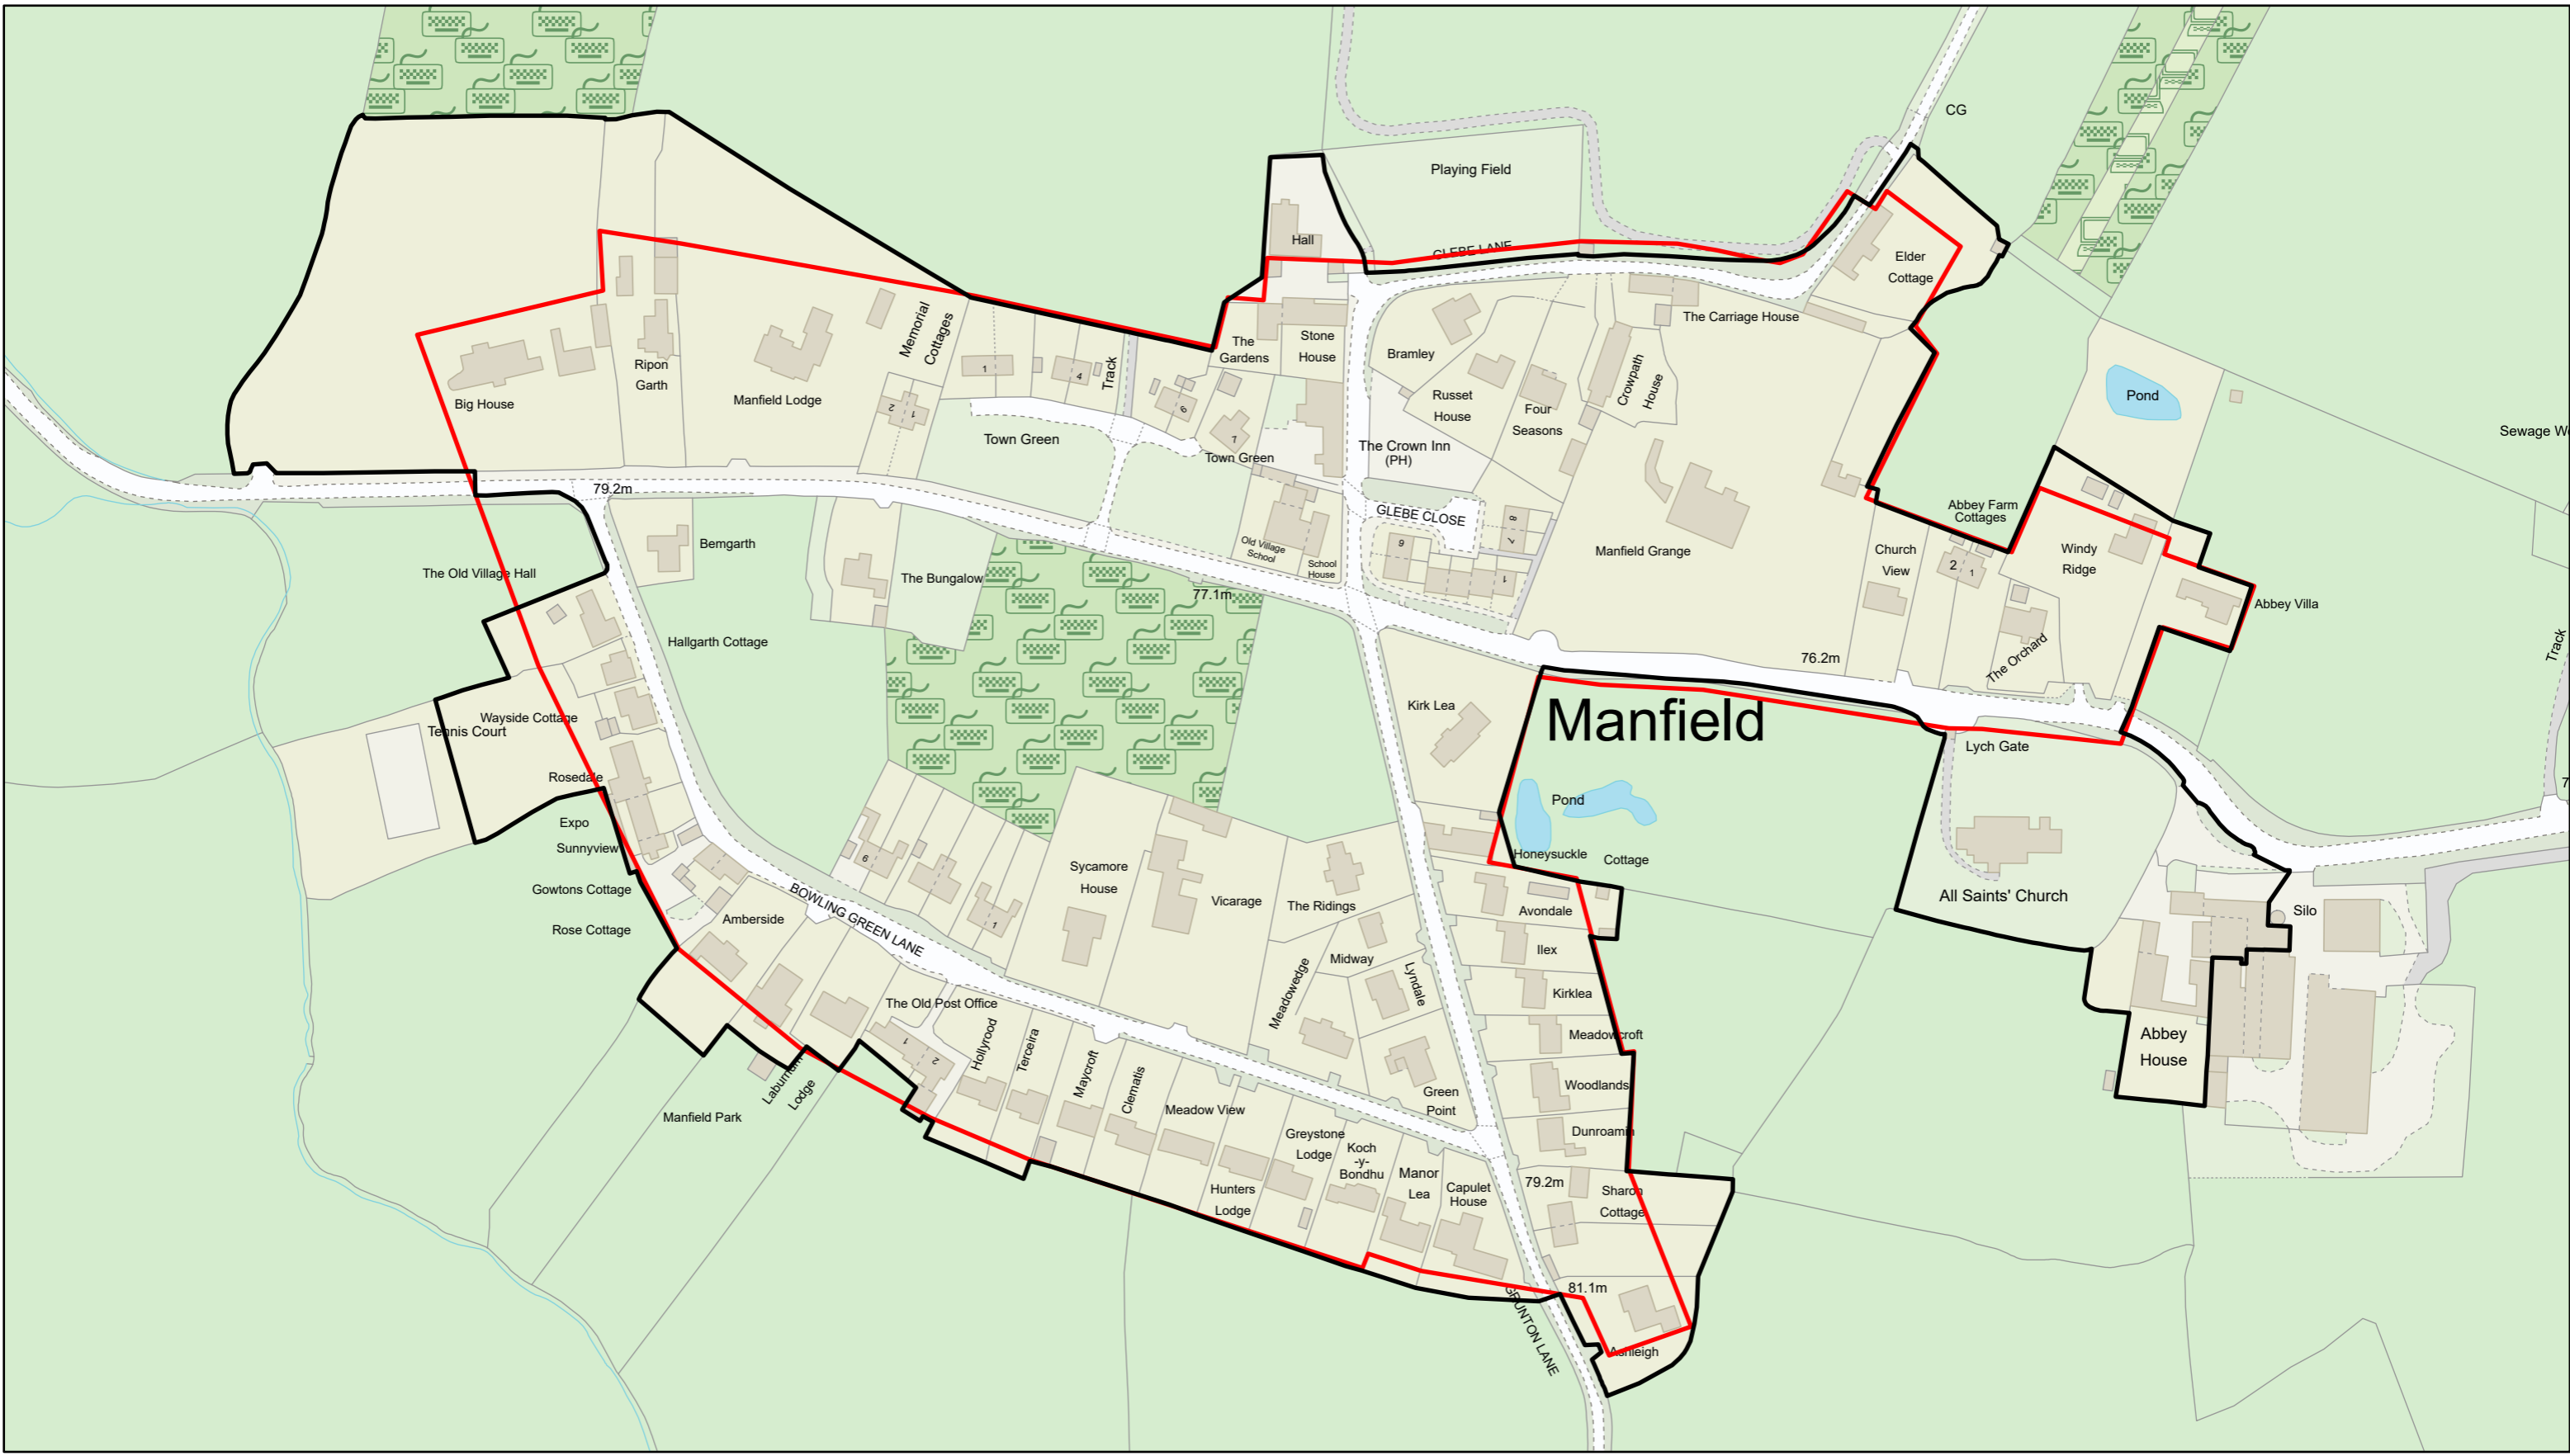

Scale: 1:1,500

Development Limits Review

Dalton on Tees

North Richmondshire

-  Proposed Development Limits 2019
-  Development Limit Boundaries

Scale: 1:960

Development Limits Review

Eryholme

North Richmondshire

-  Proposed Development Limits 2019
-  Development Limit Boundaries

Development Limits Review

Manfield

North Richmondshire

Scale: 1:2,000

- Proposed Development Limits 2019
- Development Limit Boundaries