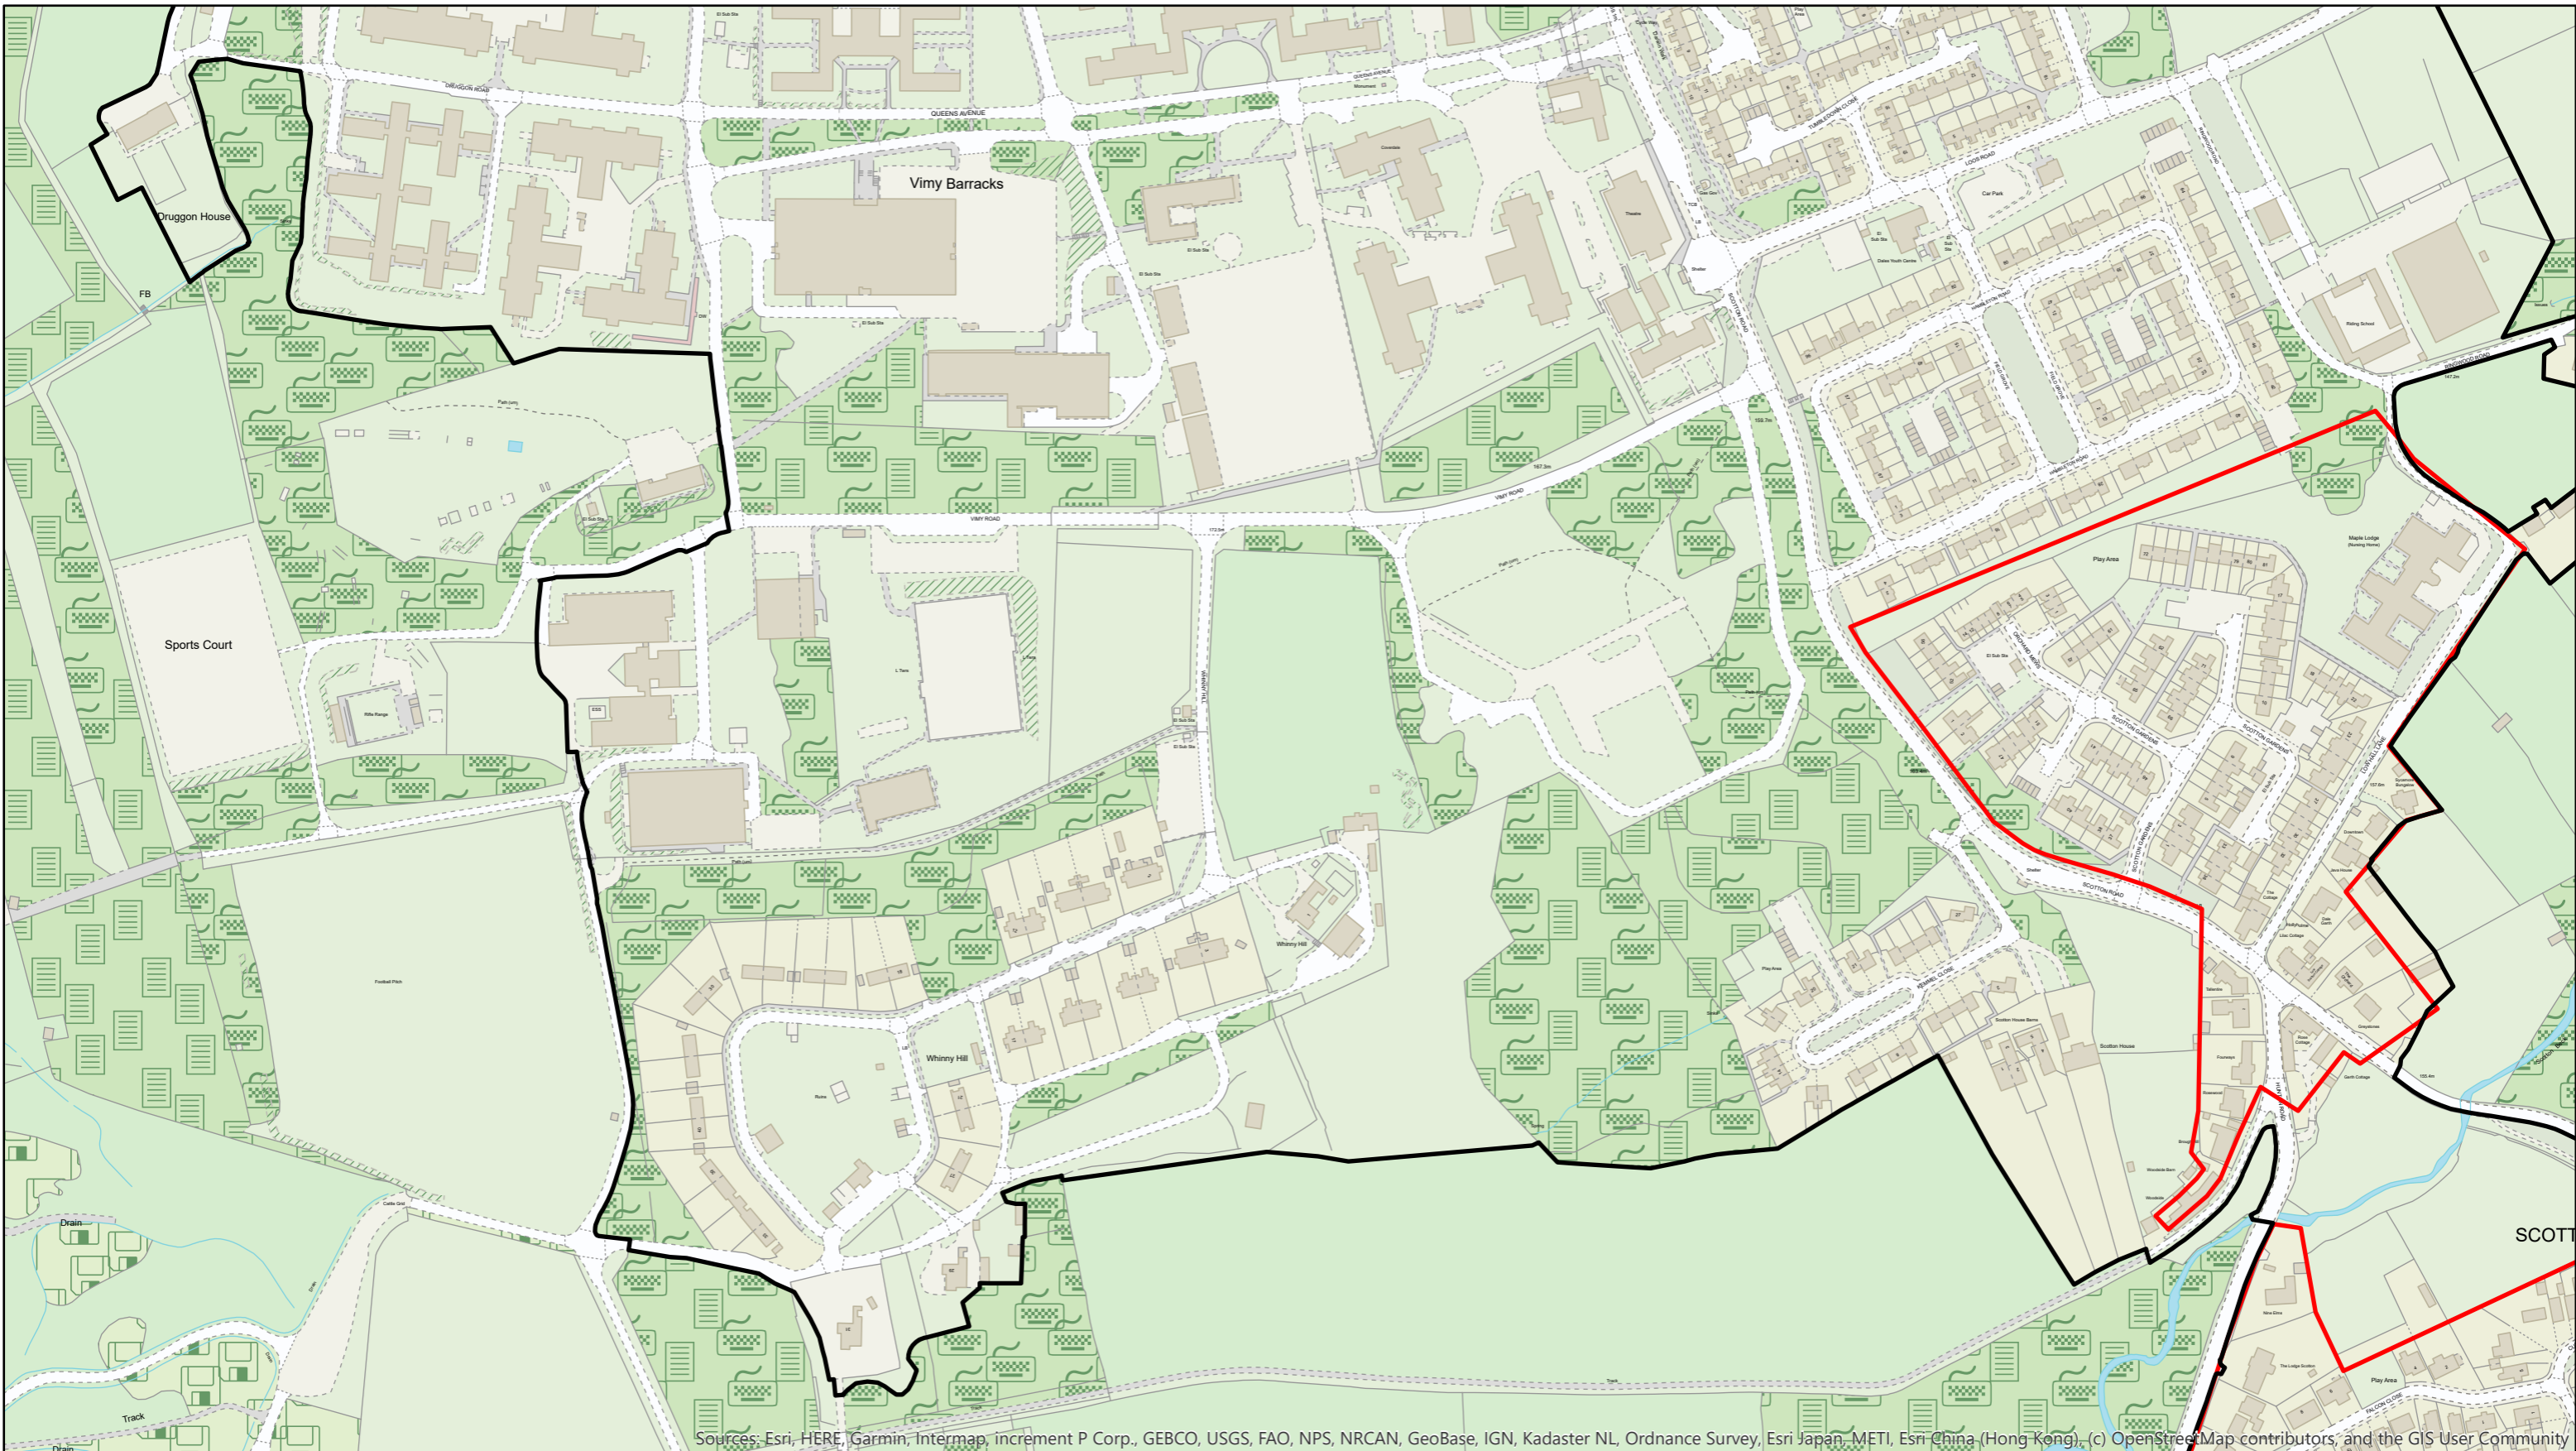

Catterick Garrison

Development Limits Review

Catterick Garrison

Central Richmondshire

Scale: 1:17,900

- Proposed Development Limits 2019
- Development Limit Boundaries

Development Limits Review

Catterick Garrison

Central Richmondshire

Scale: 1:3,131

- Proposed Development Limits 2019
- Development Limit Boundaries

Sources: Esri, HERE, Garmin, Intermap, increment P Corp., GEBCO, USGS, FAO, NPS, NRCAN, GeoBase, IGN, Kadaster NL, Ordnance Survey, Esri Japan, METI, Esri China (Hong Kong), (c) OpenStreetMap contributors, and the GIS User Community

Development Limits Review

Catterick Garrison

Central Richmondshire

Scale: 1:3,130

- Proposed Development Limits 2019
- Development Limit Boundaries

Scale: 1:3,130

Development Limits Review

Catterick Garrison