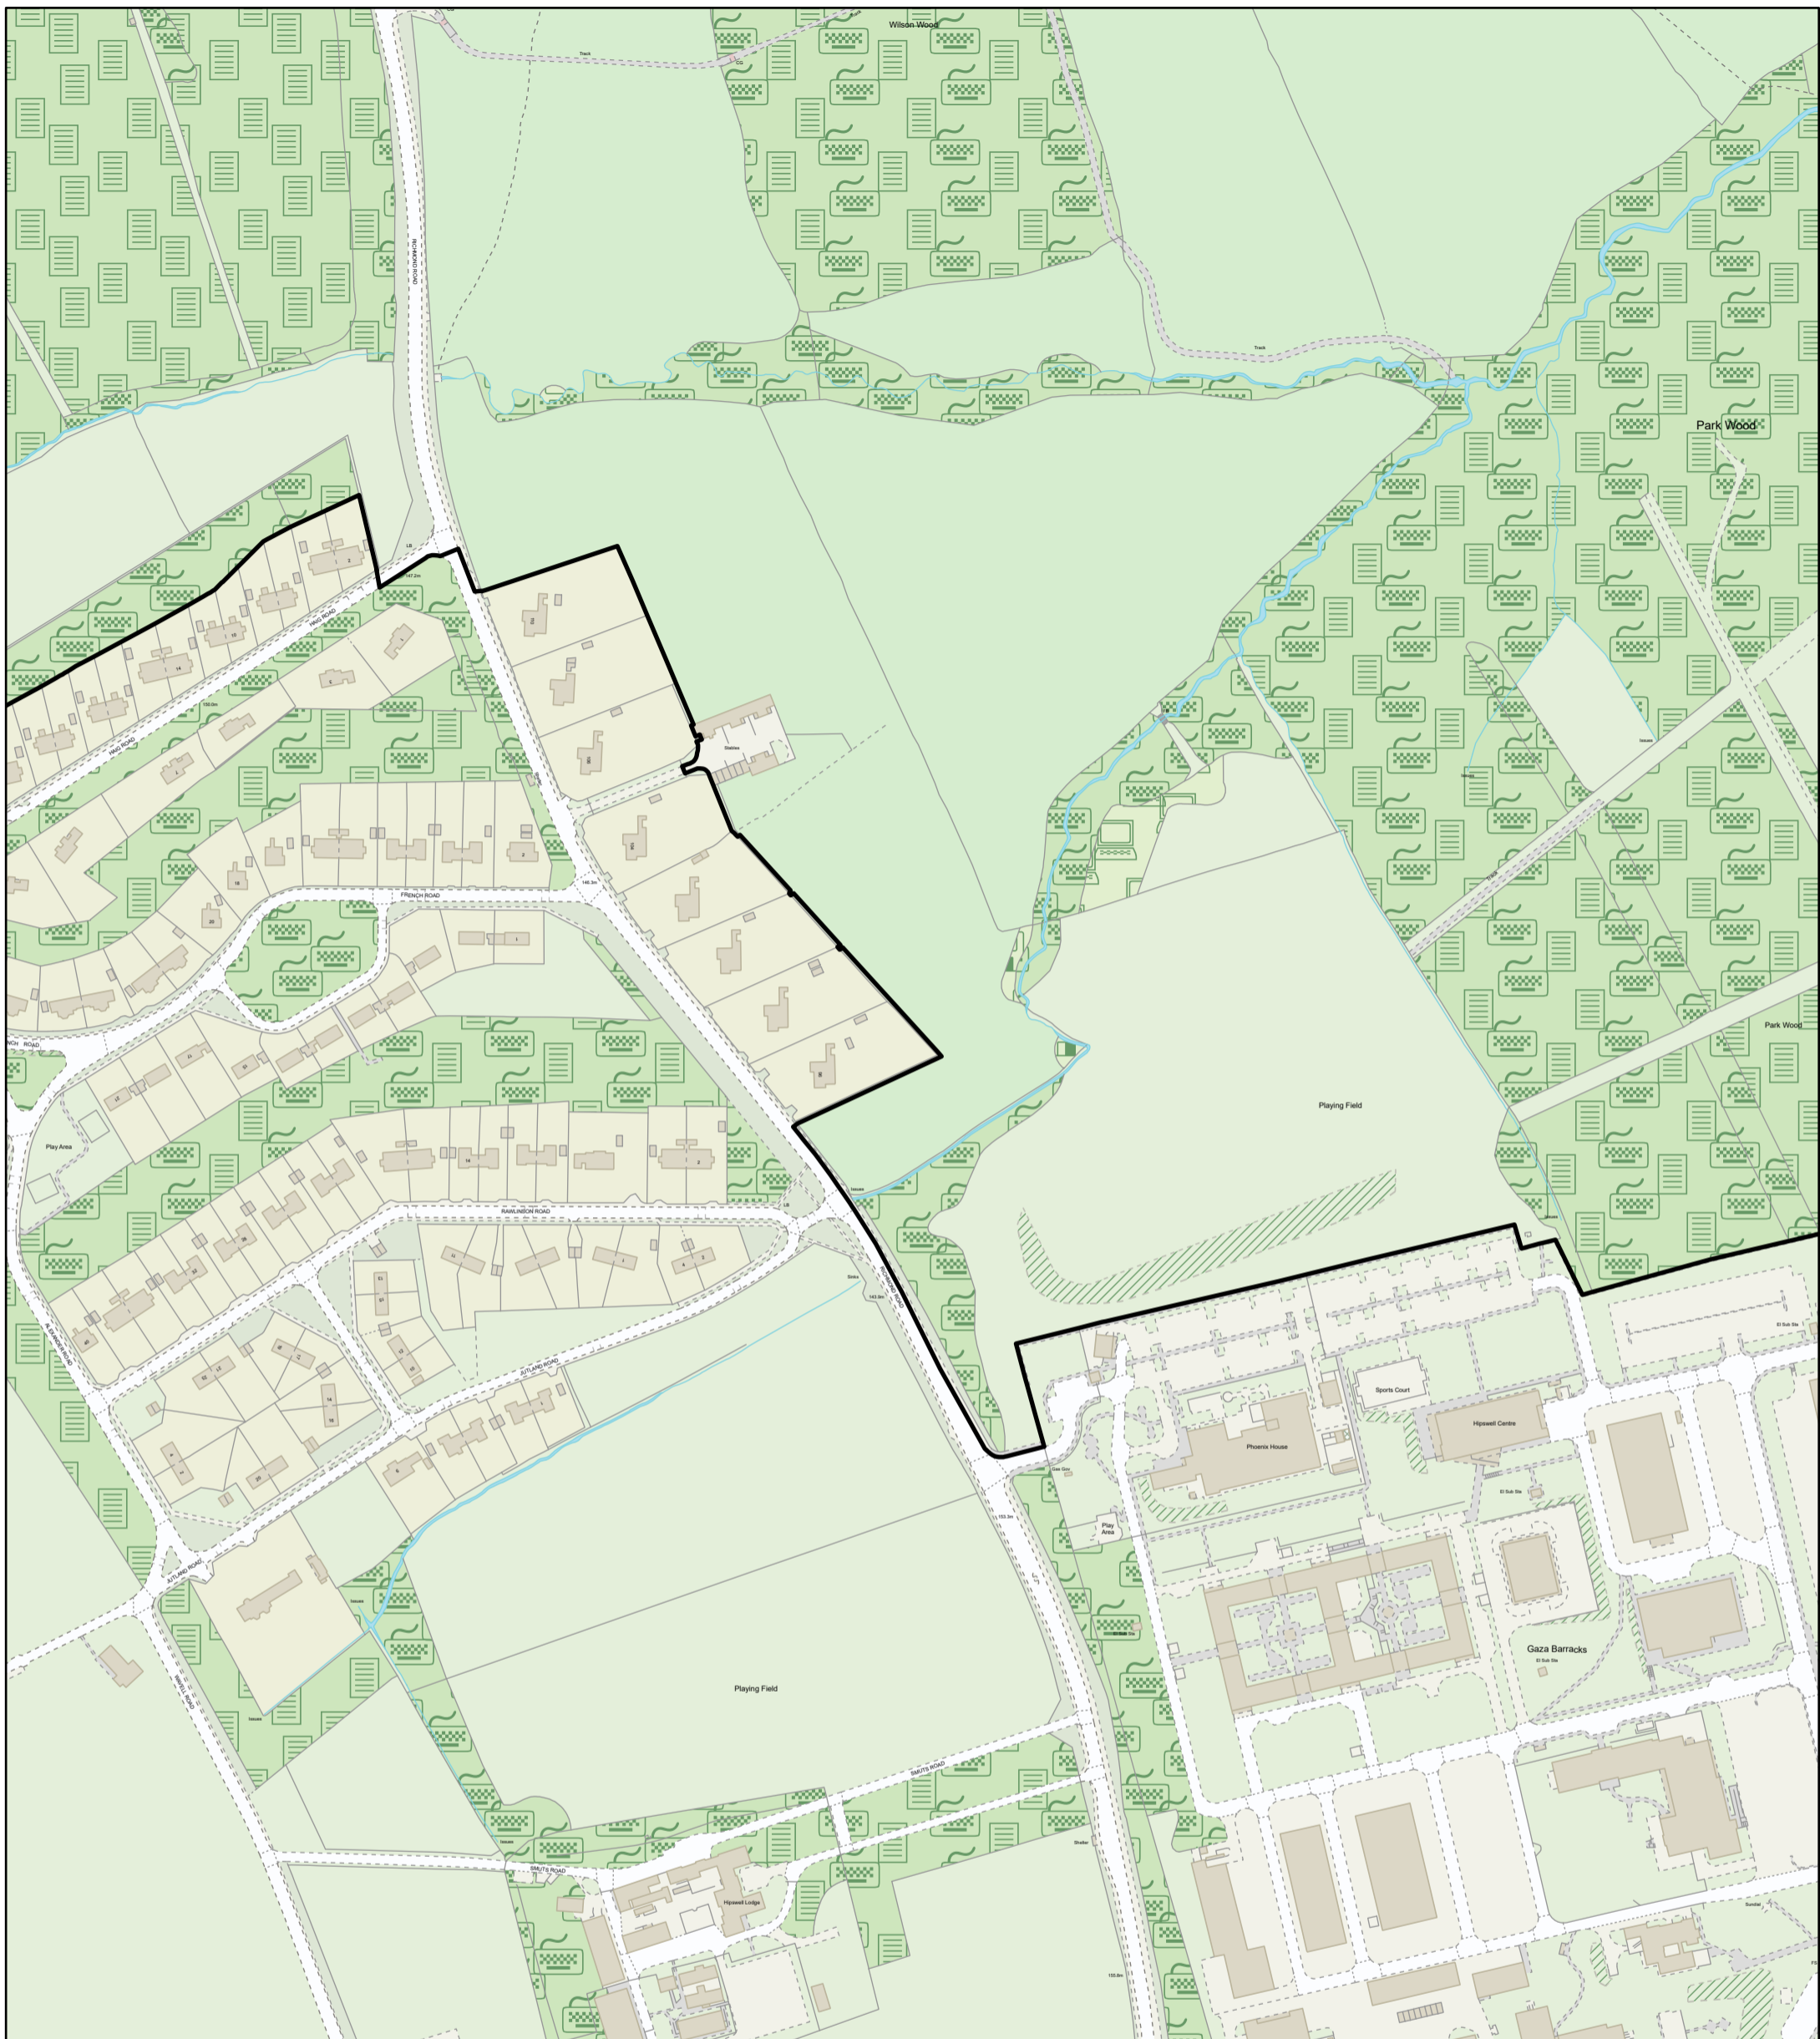

Scale: 1:3,130

Development Limits Review

Catterick Garrison

Central Richmondshire

- Proposed Development Limits 2019
- Development Limit Boundaries