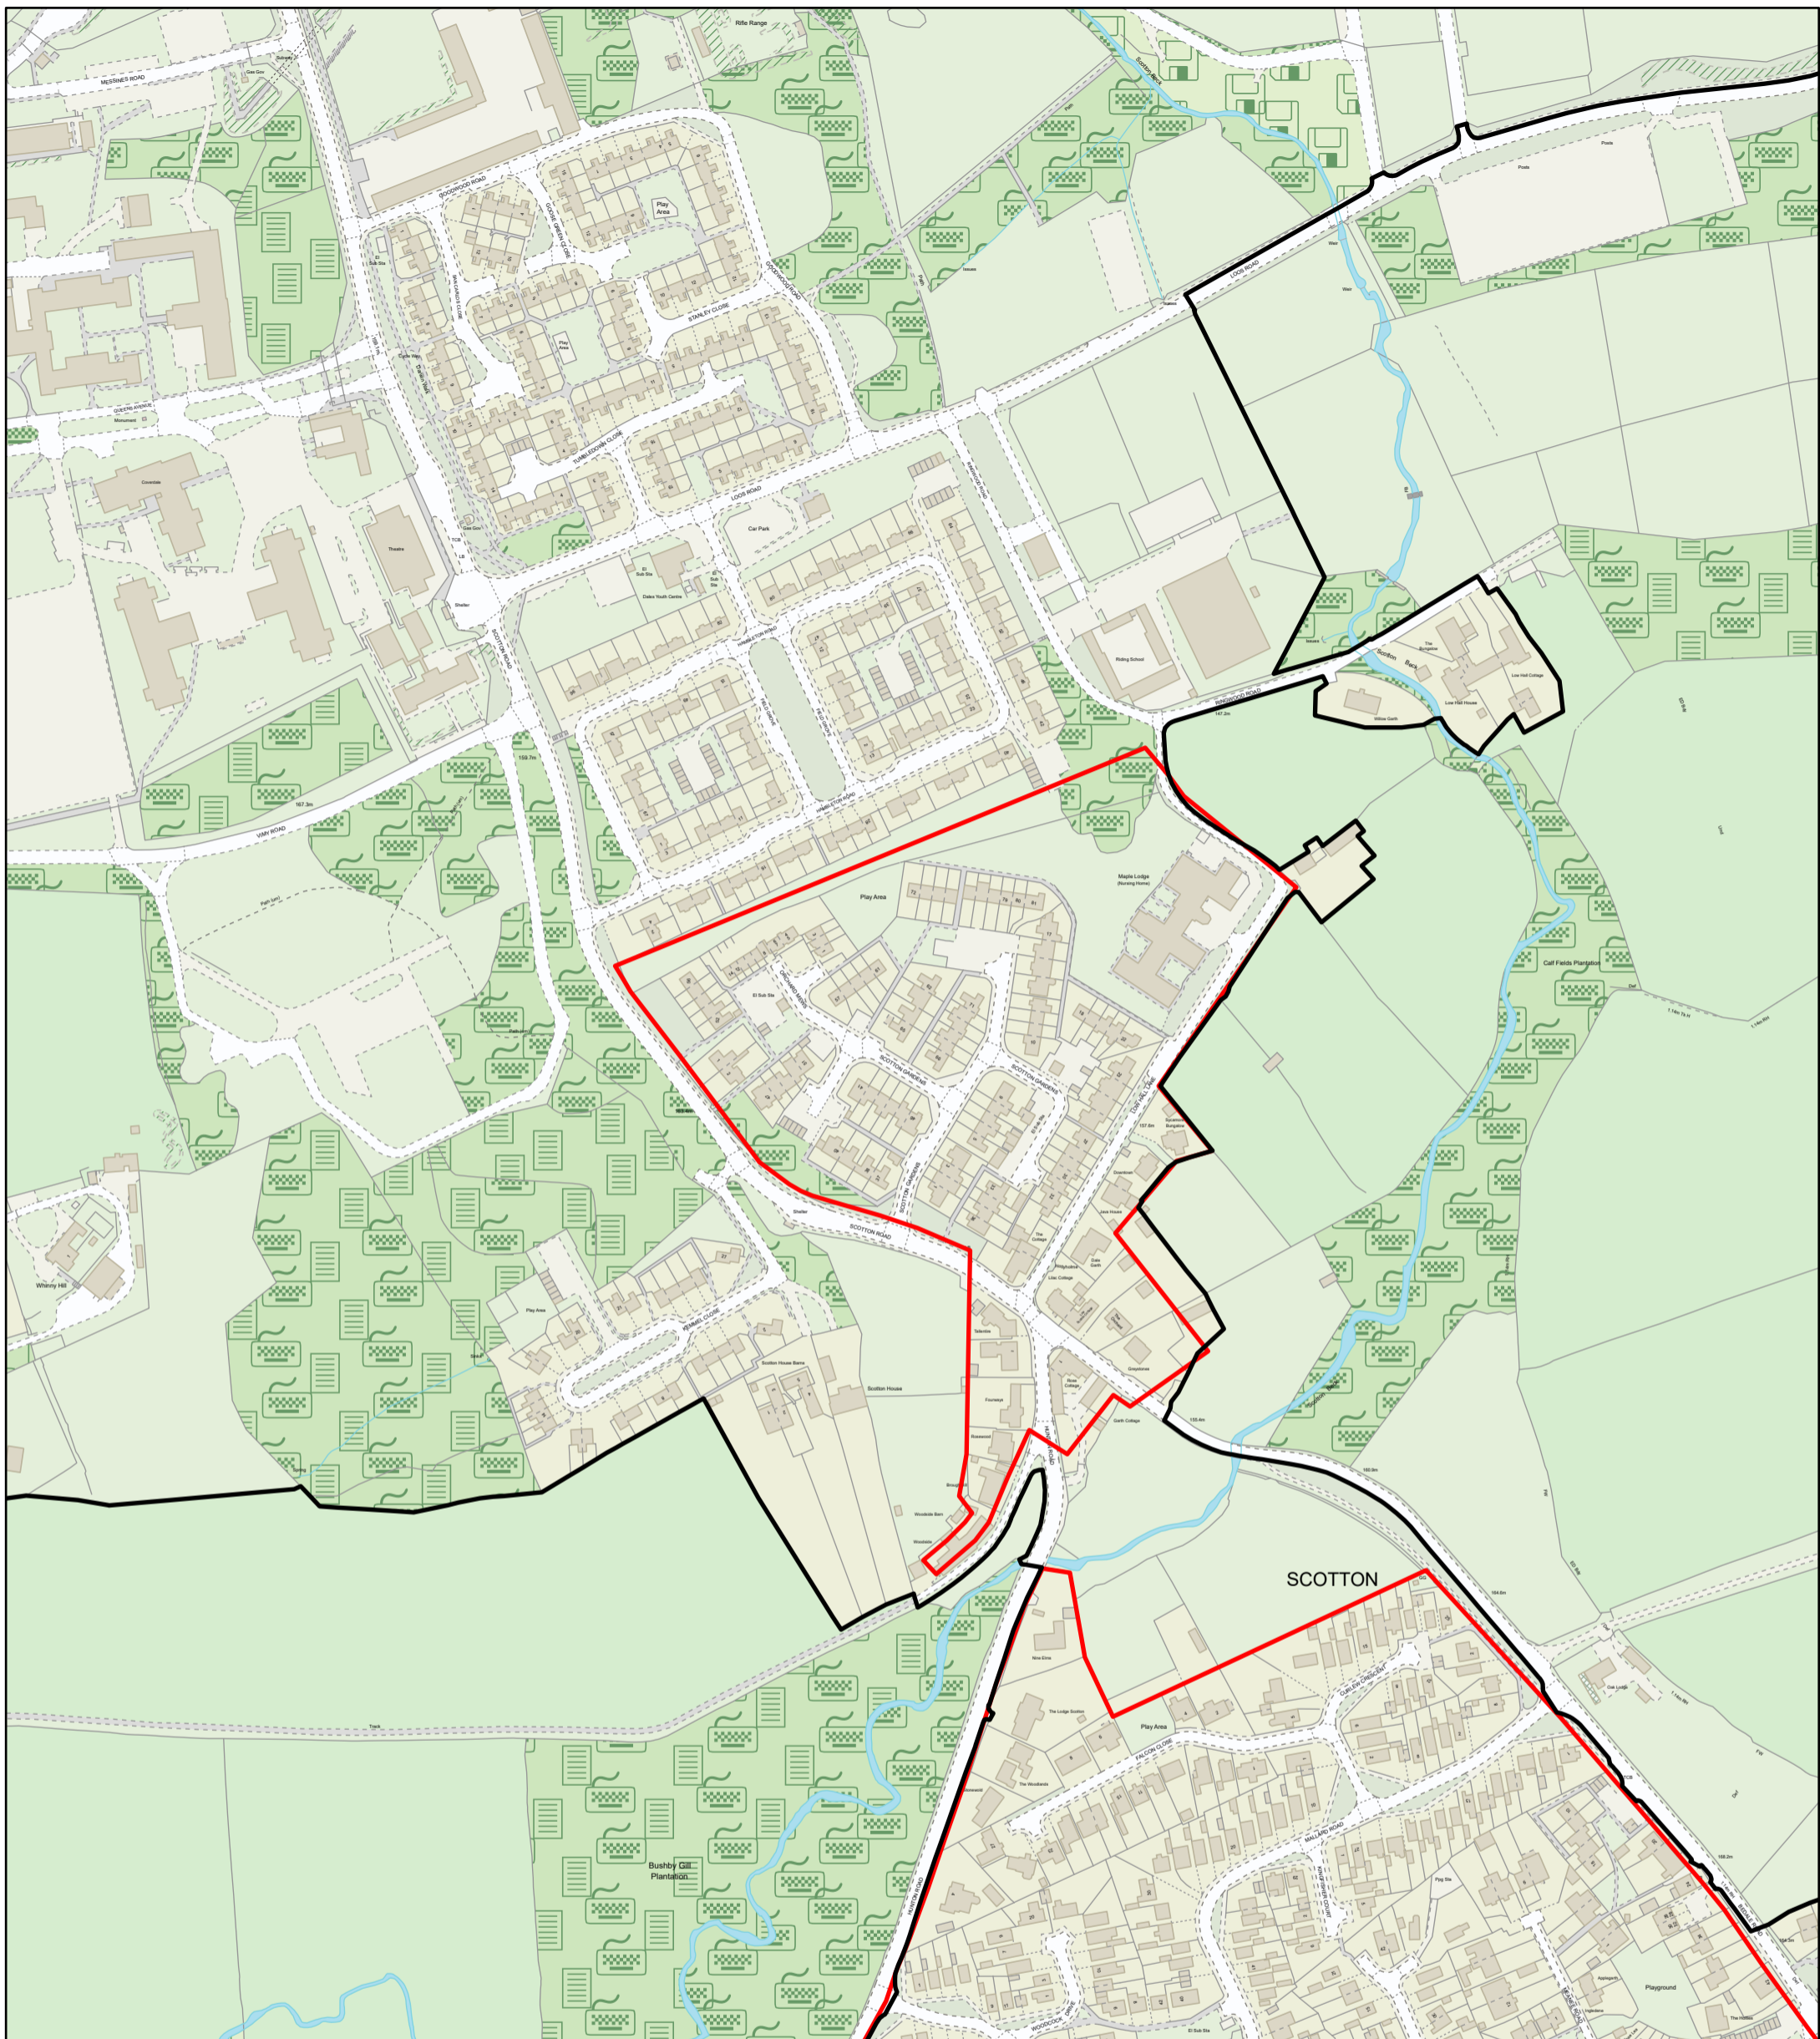

Central Richmondshire

Scale: 1:3,131

- Proposed Development Limits 2019
- Development Limit Boundaries

Sources: Esri, HERE, Garmin, Intermap, increment P Corp., GEBCO, USGS, FAO, NPS, NRCAN, GeoBase, IGN, Kadaster NL, Ordnance Survey, Esri Japan, METI, Esri China (Hong Kong), (c) OpenStreetMap contributors, and the GIS User Community

Scale: 1:3,130

Development Limits Review

Catterick Garrison

Central Richmondshire

-  Proposed Development Limits 2019
-  Development Limit Boundaries

Scale: 1:3,130

Development Limits Review

Catterick Garrison

Central Richmondshire

-  Proposed Development Limits 2019
-  Development Limit Boundaries

Scale: 1:3,130

Development Limits Review

Catterick Garrison

Central Richmondshire

-  Proposed Development Limits 2019
-  Development Limit Boundaries