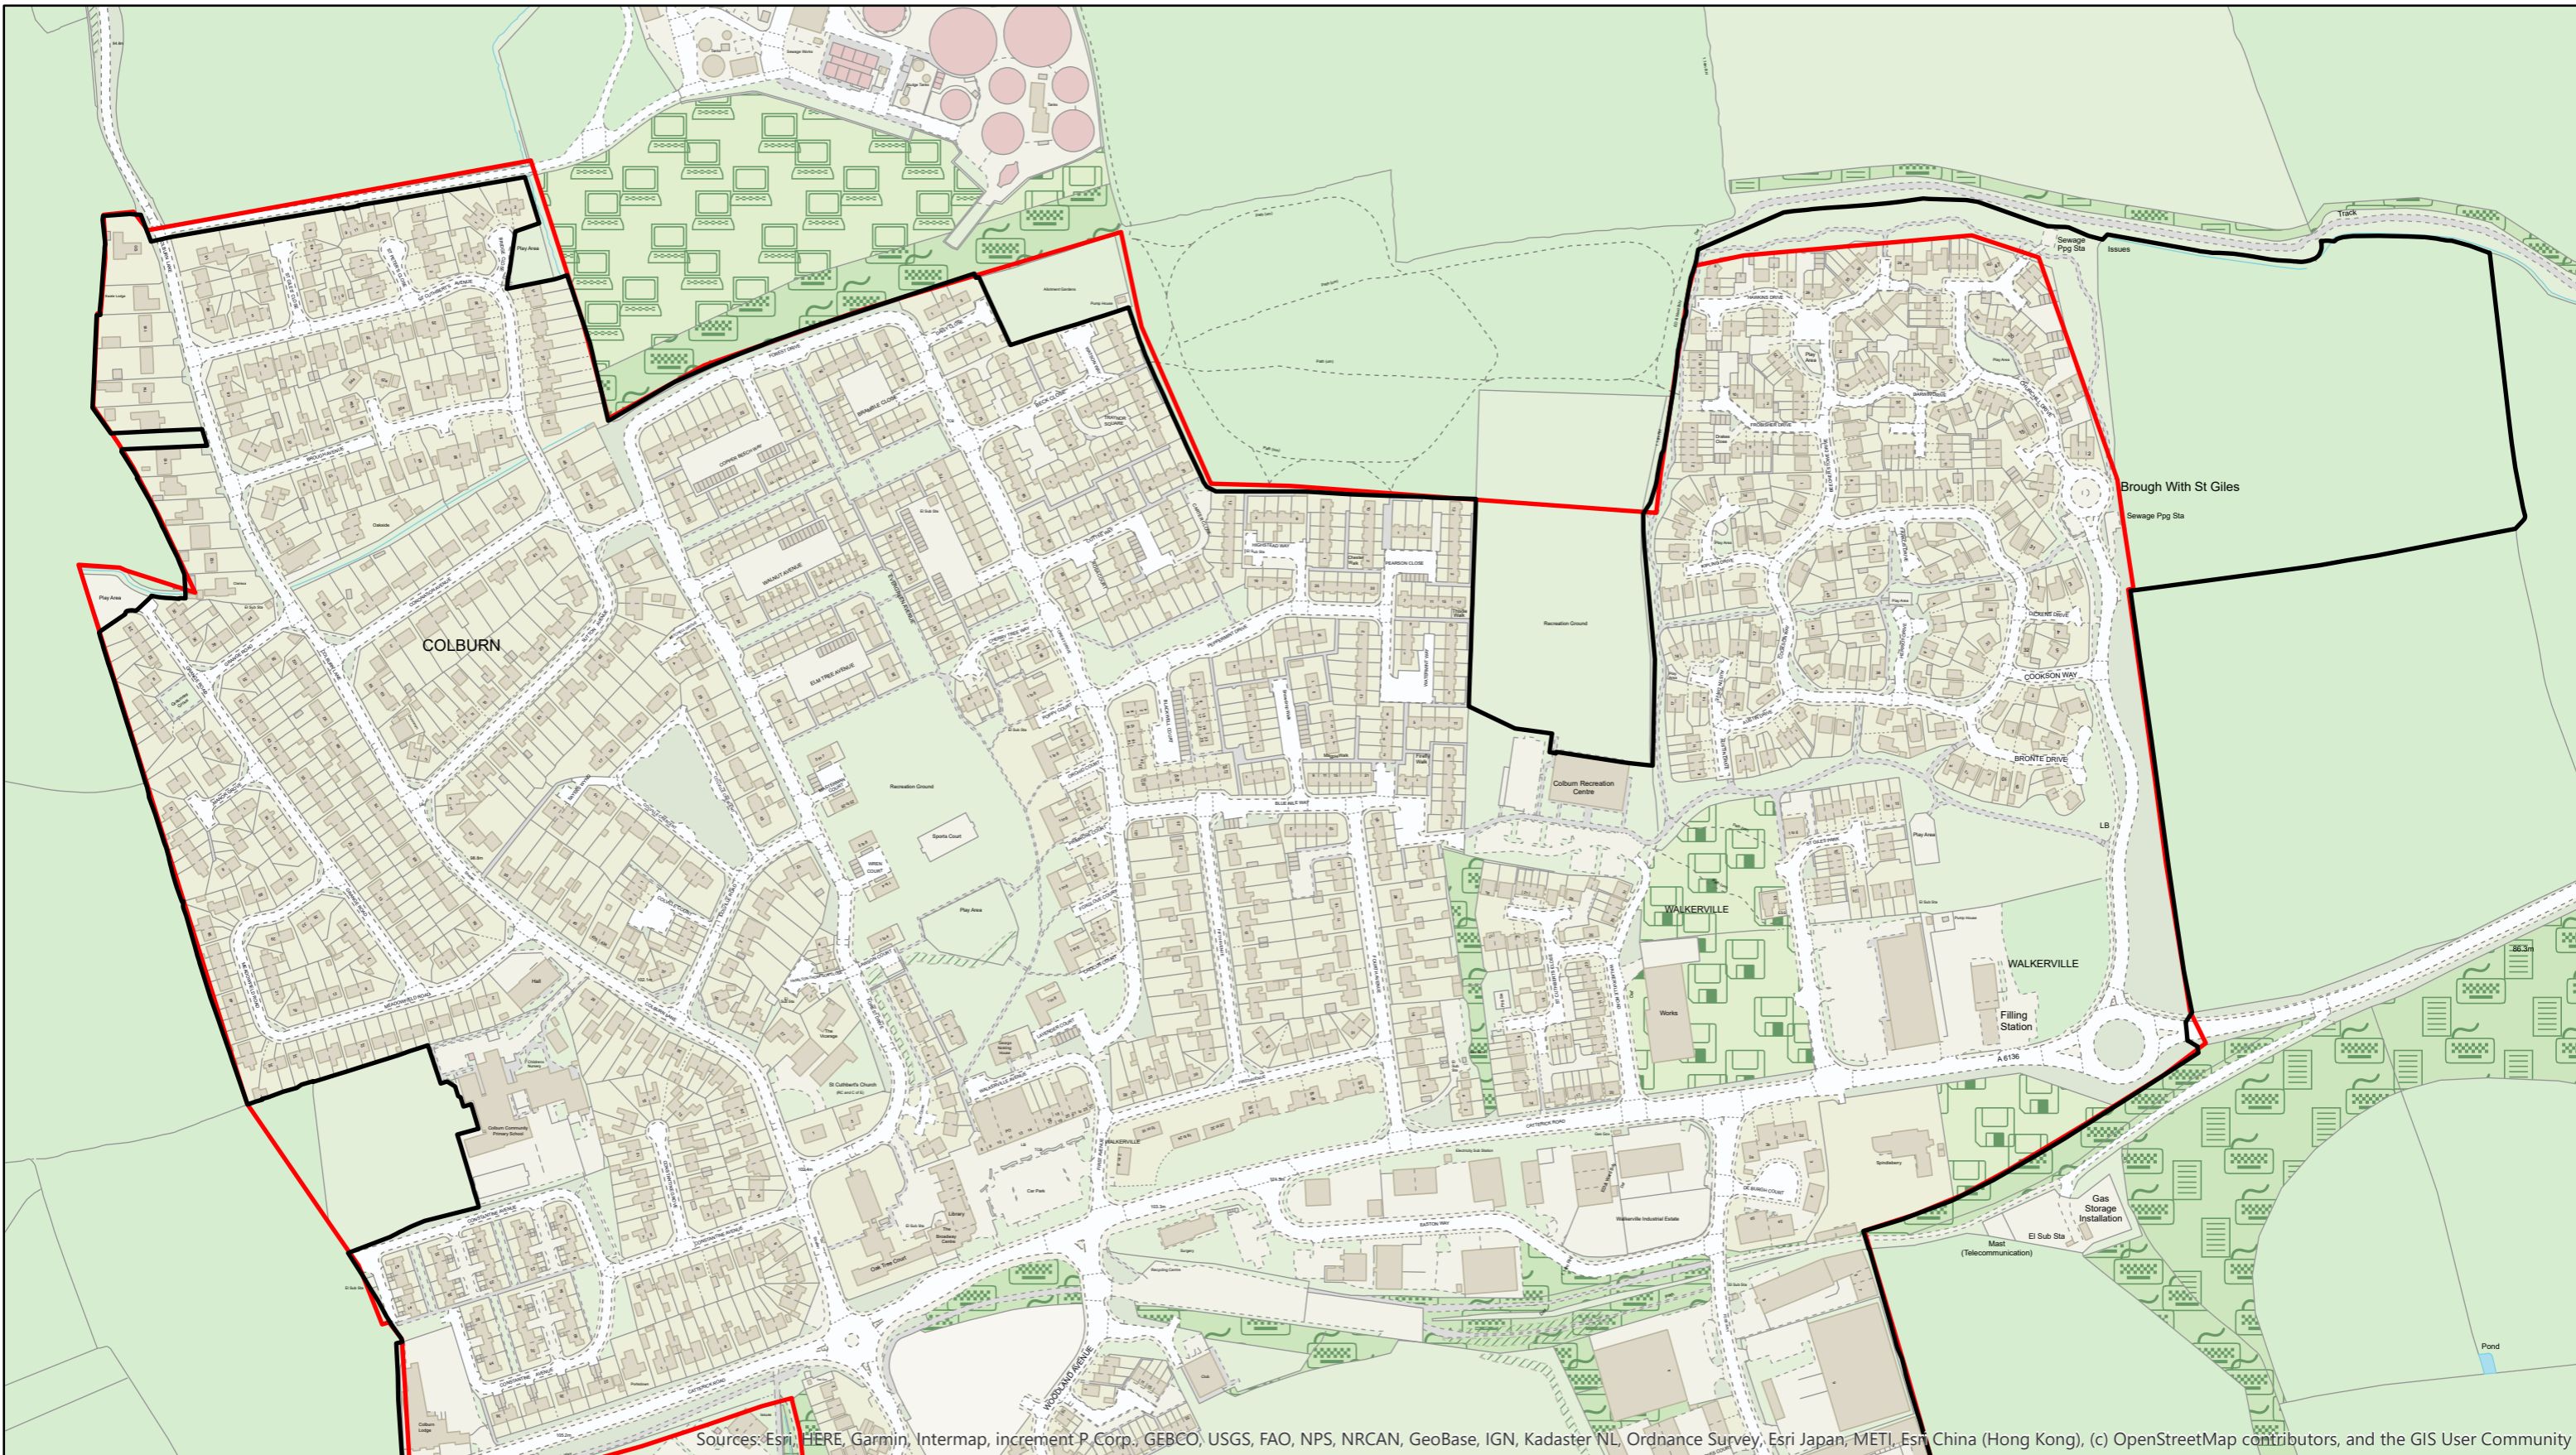

Development Limits Review

Catterick Garrison

Central Richmondshire

Scale: 1:3,130

- Proposed Development Limits 2019
- Development Limit Boundaries

Development Limits Review

Catterick Garrison

Central Richmondshire

Scale: 1:3,662

- Proposed Development Limits 2019
- Development Limit Boundaries

Development Limits Review

Catterick Garrison

Central Richmondshire

Scale: 1:3,130

- Proposed Development Limits 2019
- Development Limit Boundaries

Scale: 1:3,130

Development Limits Review

Catterick Garrison

Central Richmondshire

-  Proposed Development Limits 2019
-  Development Limit Boundaries

Scale: 1:3,130

Development Limits Review

Catterick Garrison