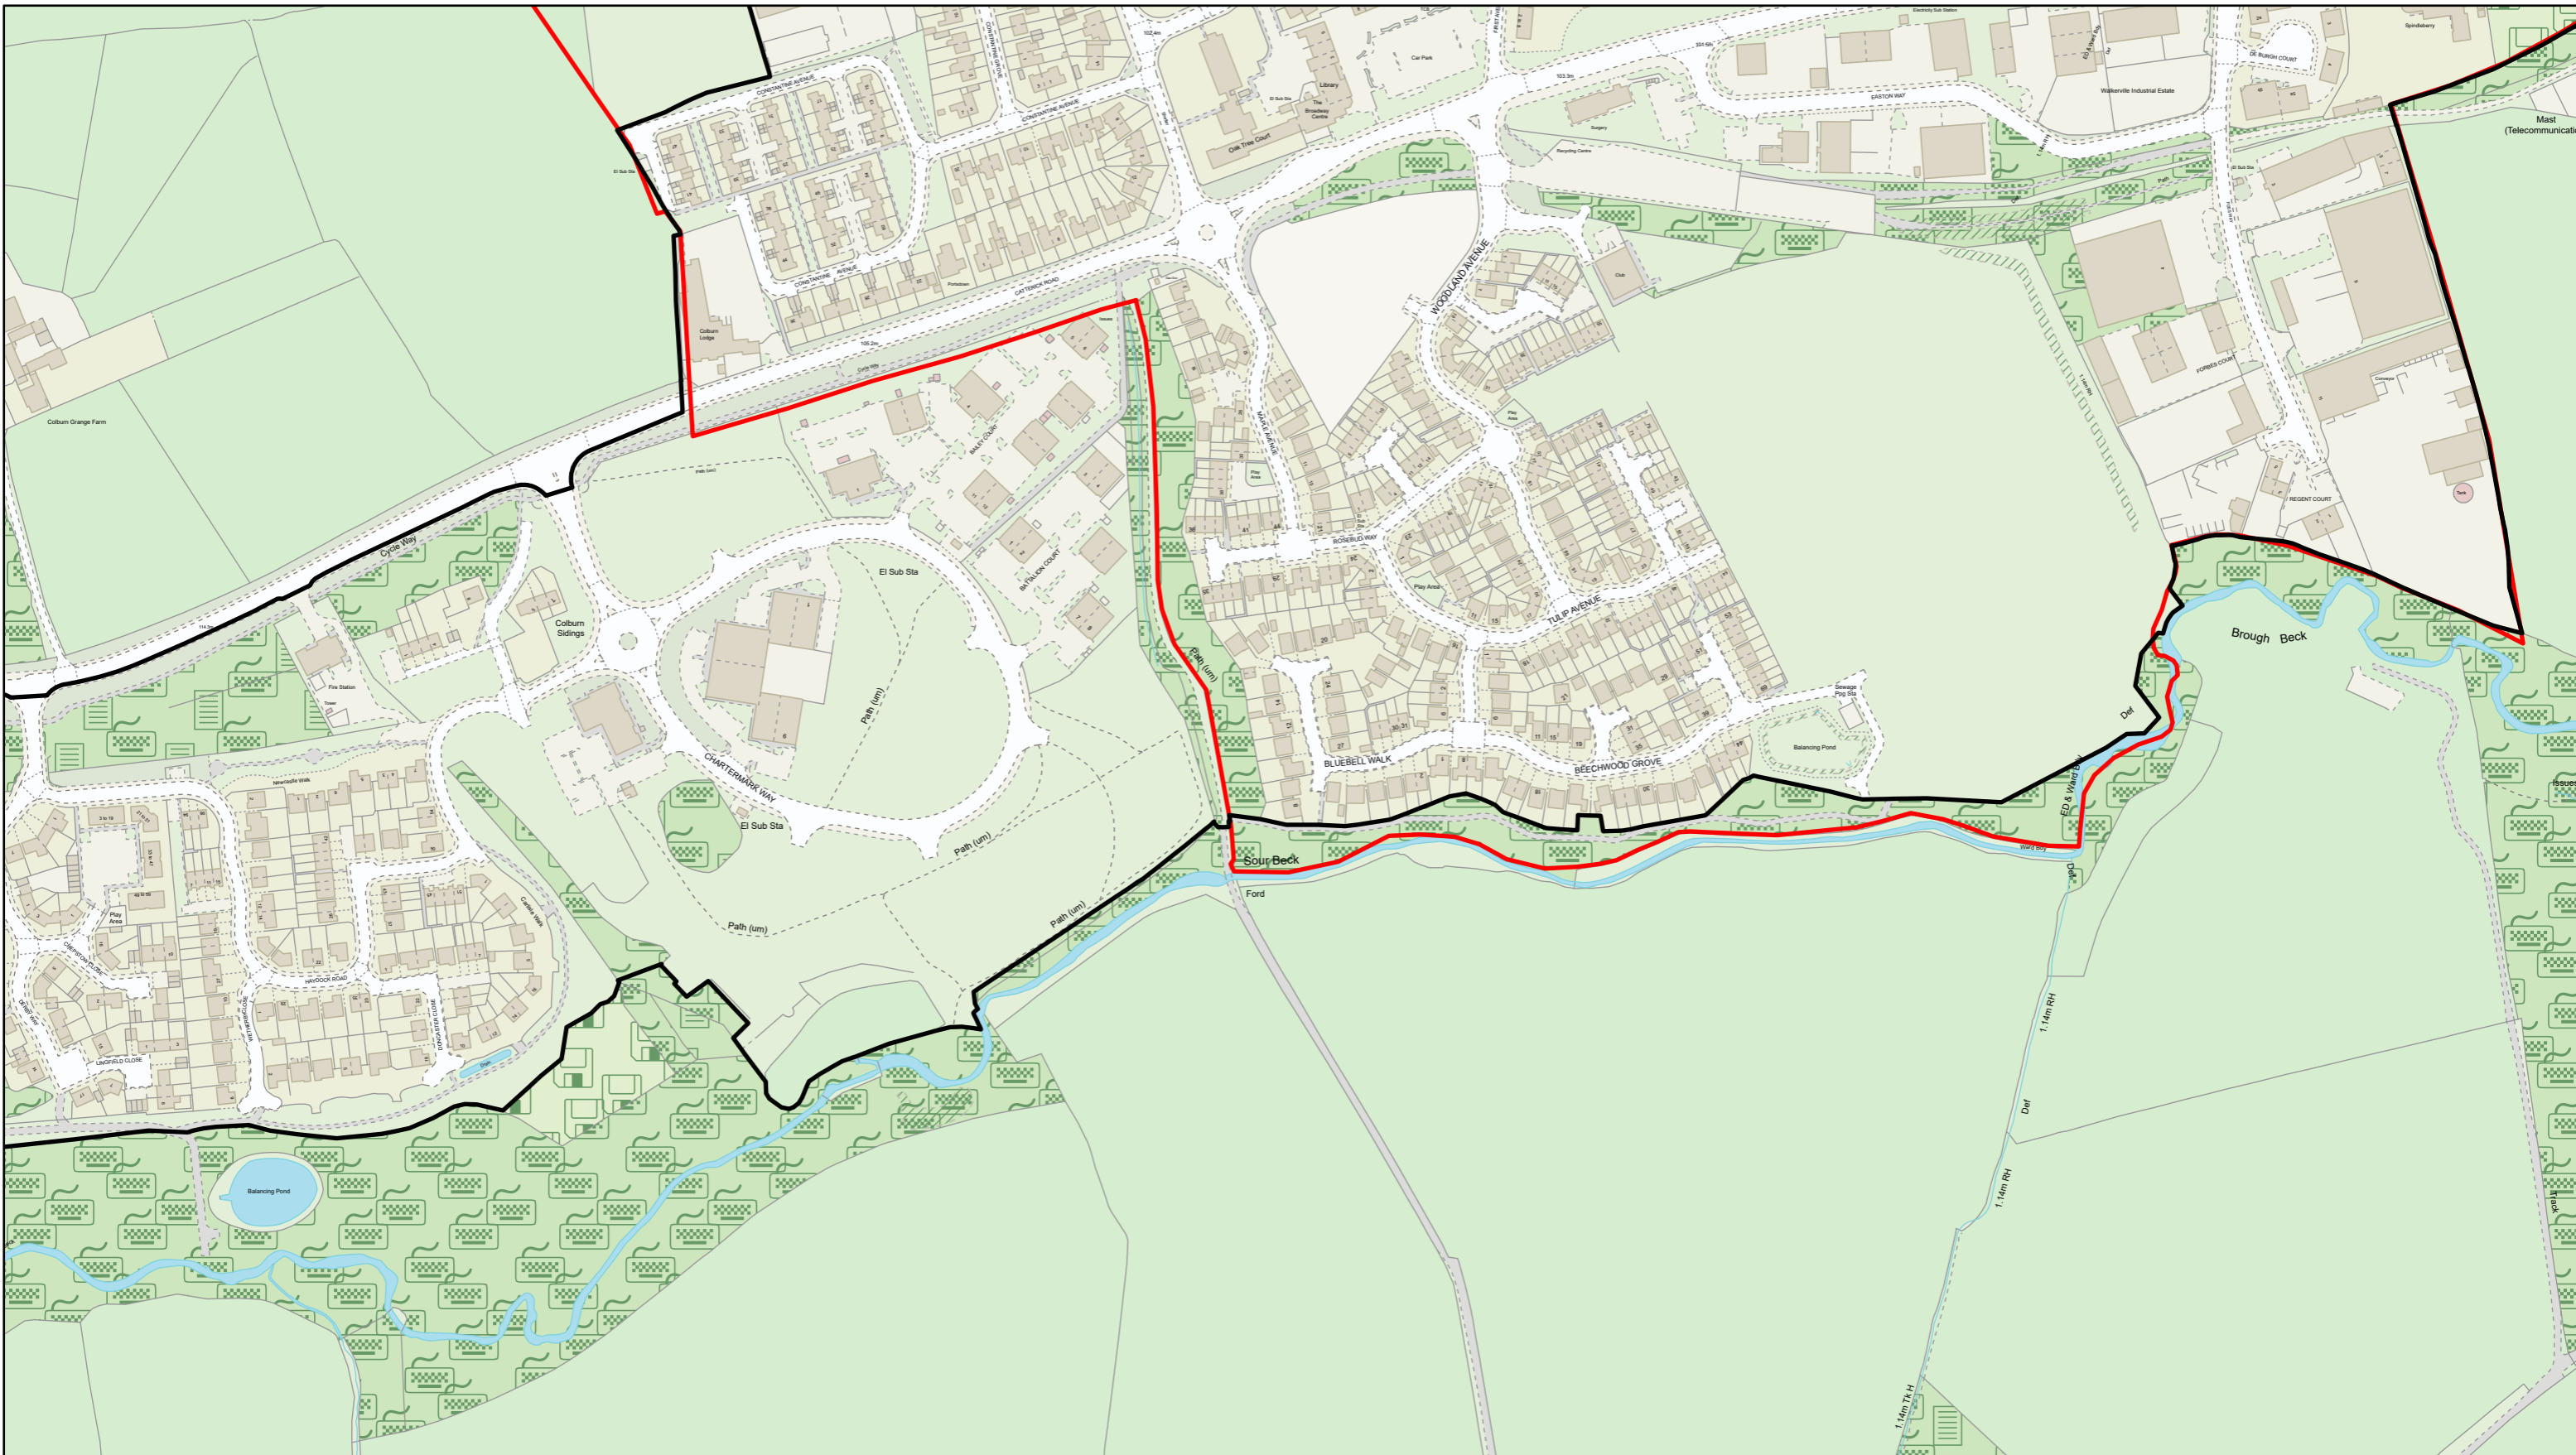

Development Limits Review

Catterick Garrison

Central Richmondshire

Scale: 1:3,130

- Proposed Development Limits 2019
- Development Limit Boundaries