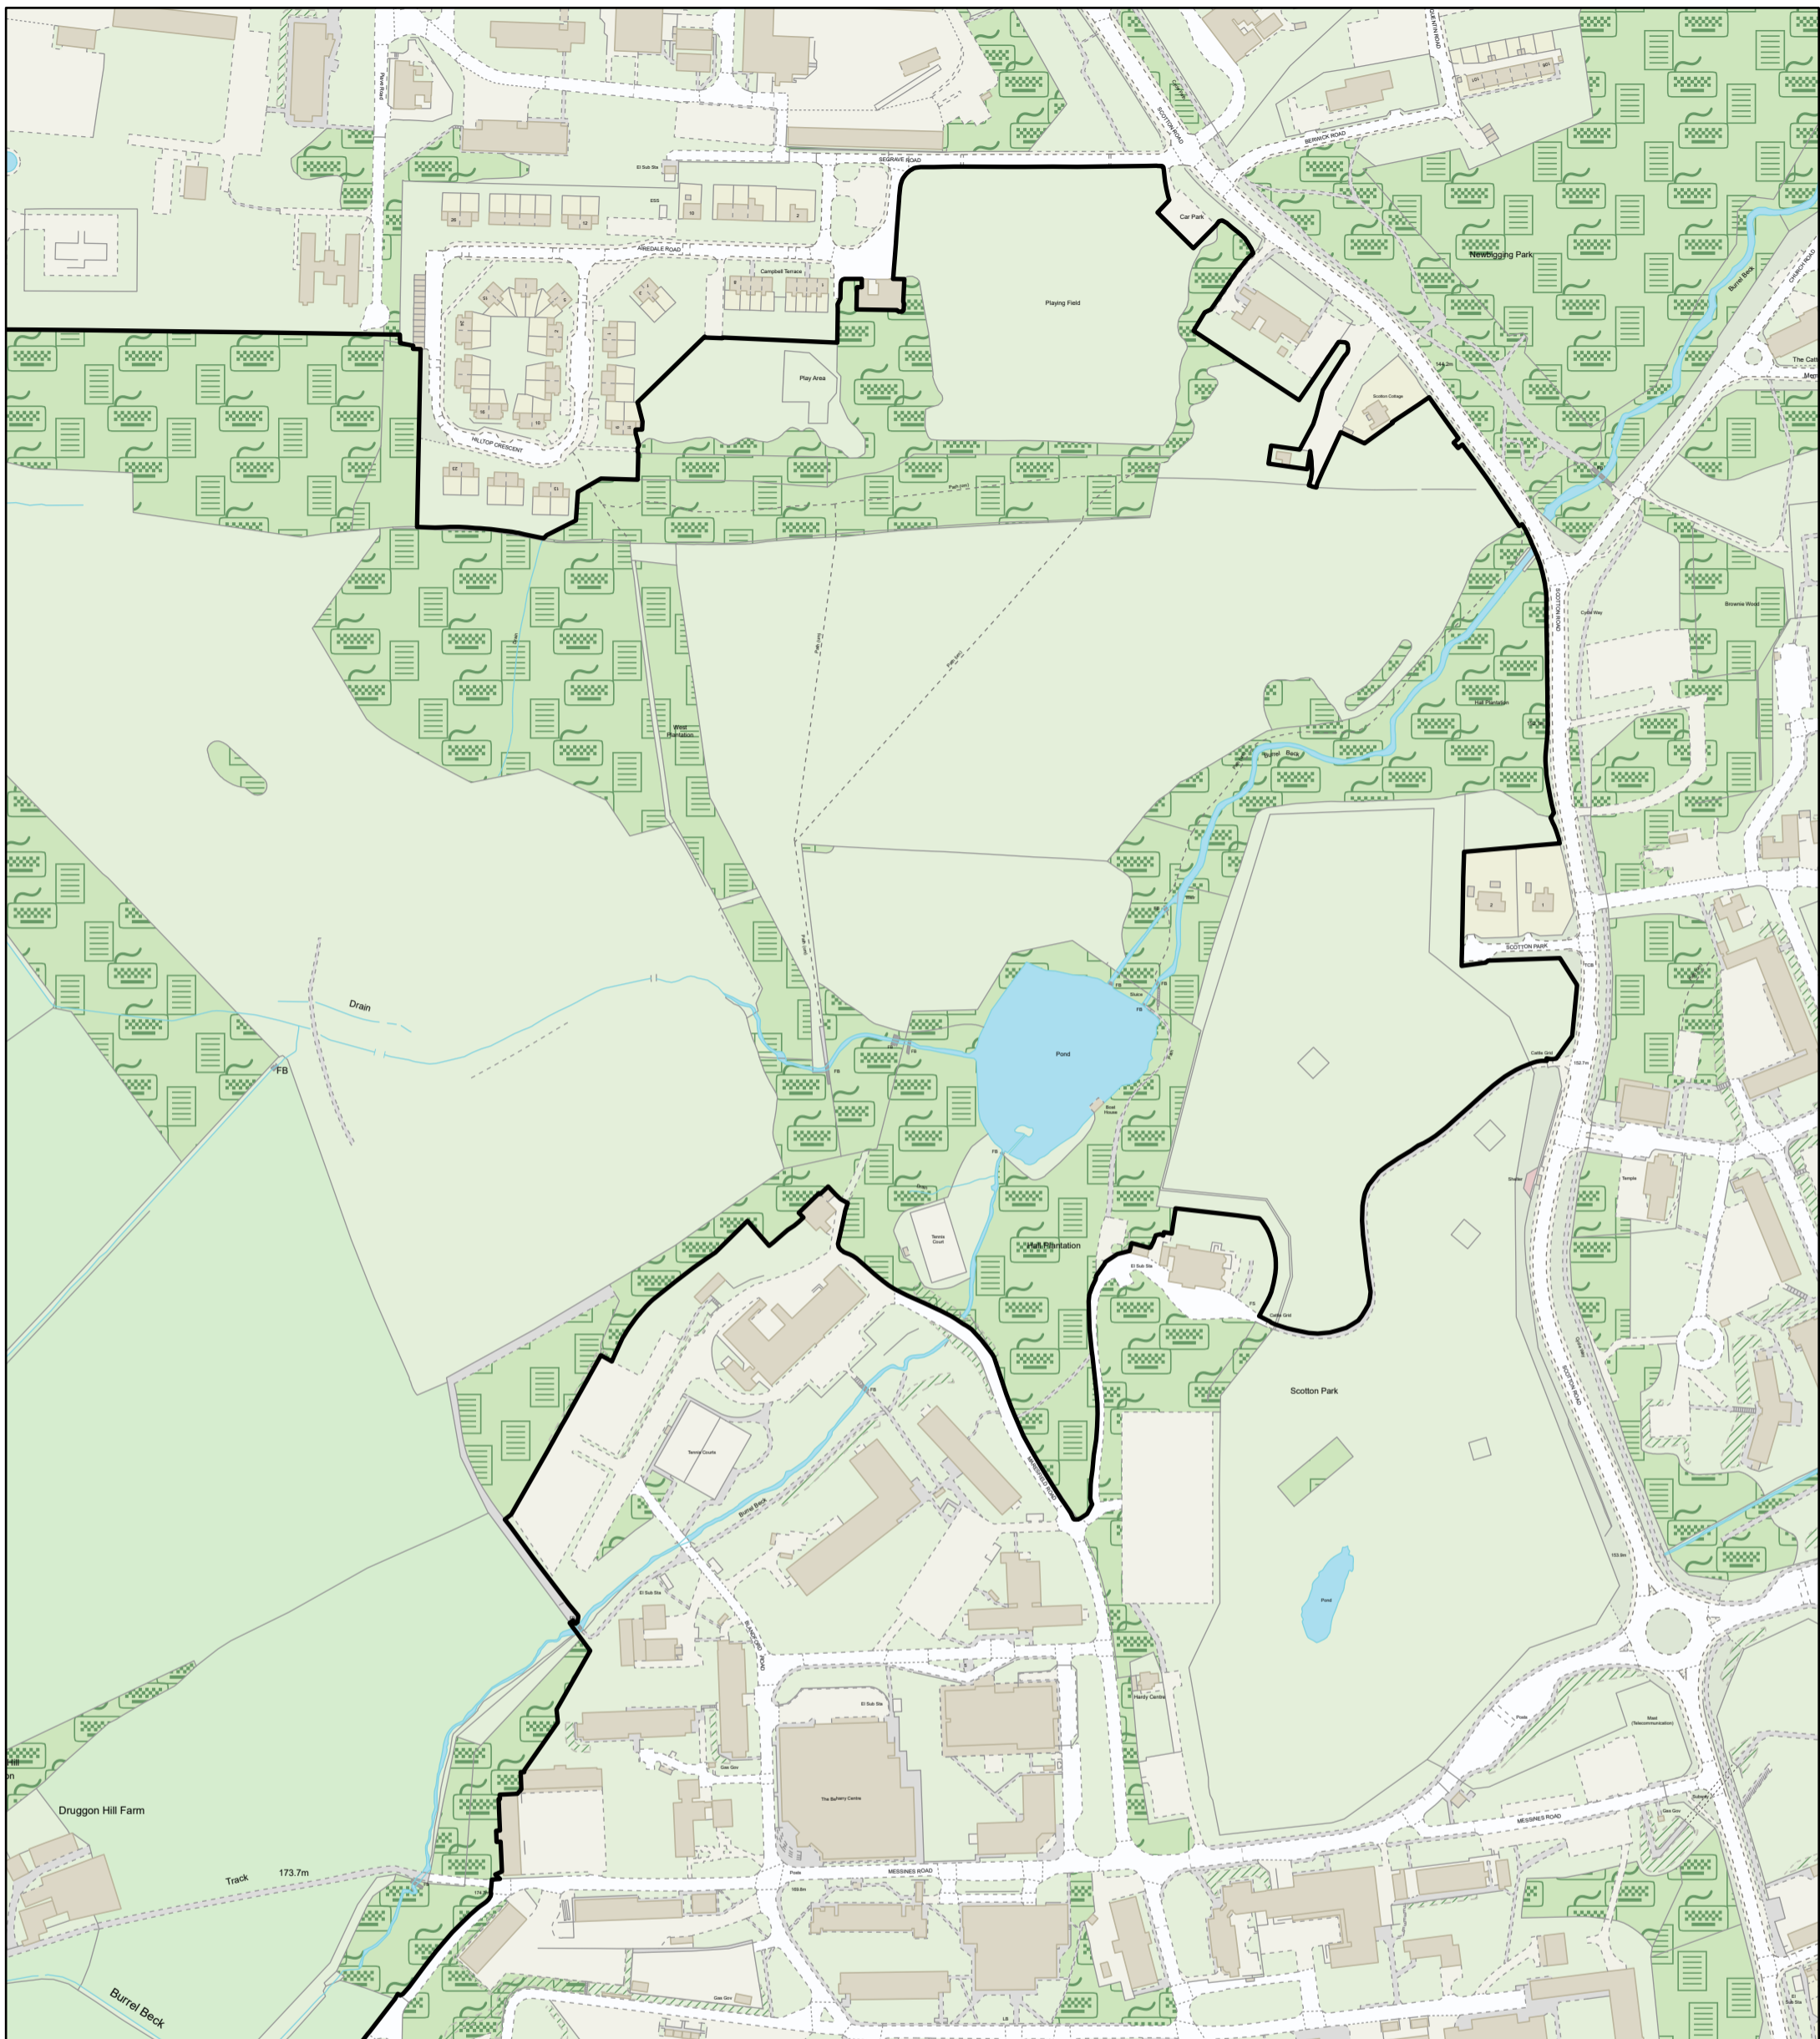

Central Richmondshire

Scale: 1:3,131

- Proposed Development Limits 2019
- Development Limit Boundaries

Sources: Esri, HERE, Garmin, Intermap, increment P Corp., GEBCO, USGS, FAO, NPS, NRCAN, GeoBase, IGN, Kadaster NL, Ordnance Survey, Esri Japan, METI, Esri China (Hong Kong), (c) OpenStreetMap contributors, and the GIS User Community

Development Limits Review

Catterick Garrison

Central Richmondshire

Scale: 1:3,130

- Proposed Development Limits 2019
- Development Limit Boundaries

Scale: 1:3,130

Development Limits Review

Catterick Garrison

Central Richmondshire

-  Proposed Development Limits 2019
-  Development Limit Boundaries

Development Limits Review

Catterick Garrison

Central Richmondshire

Scale: 1:3,130

- Proposed Development Limits 2019
- Development Limit Boundaries