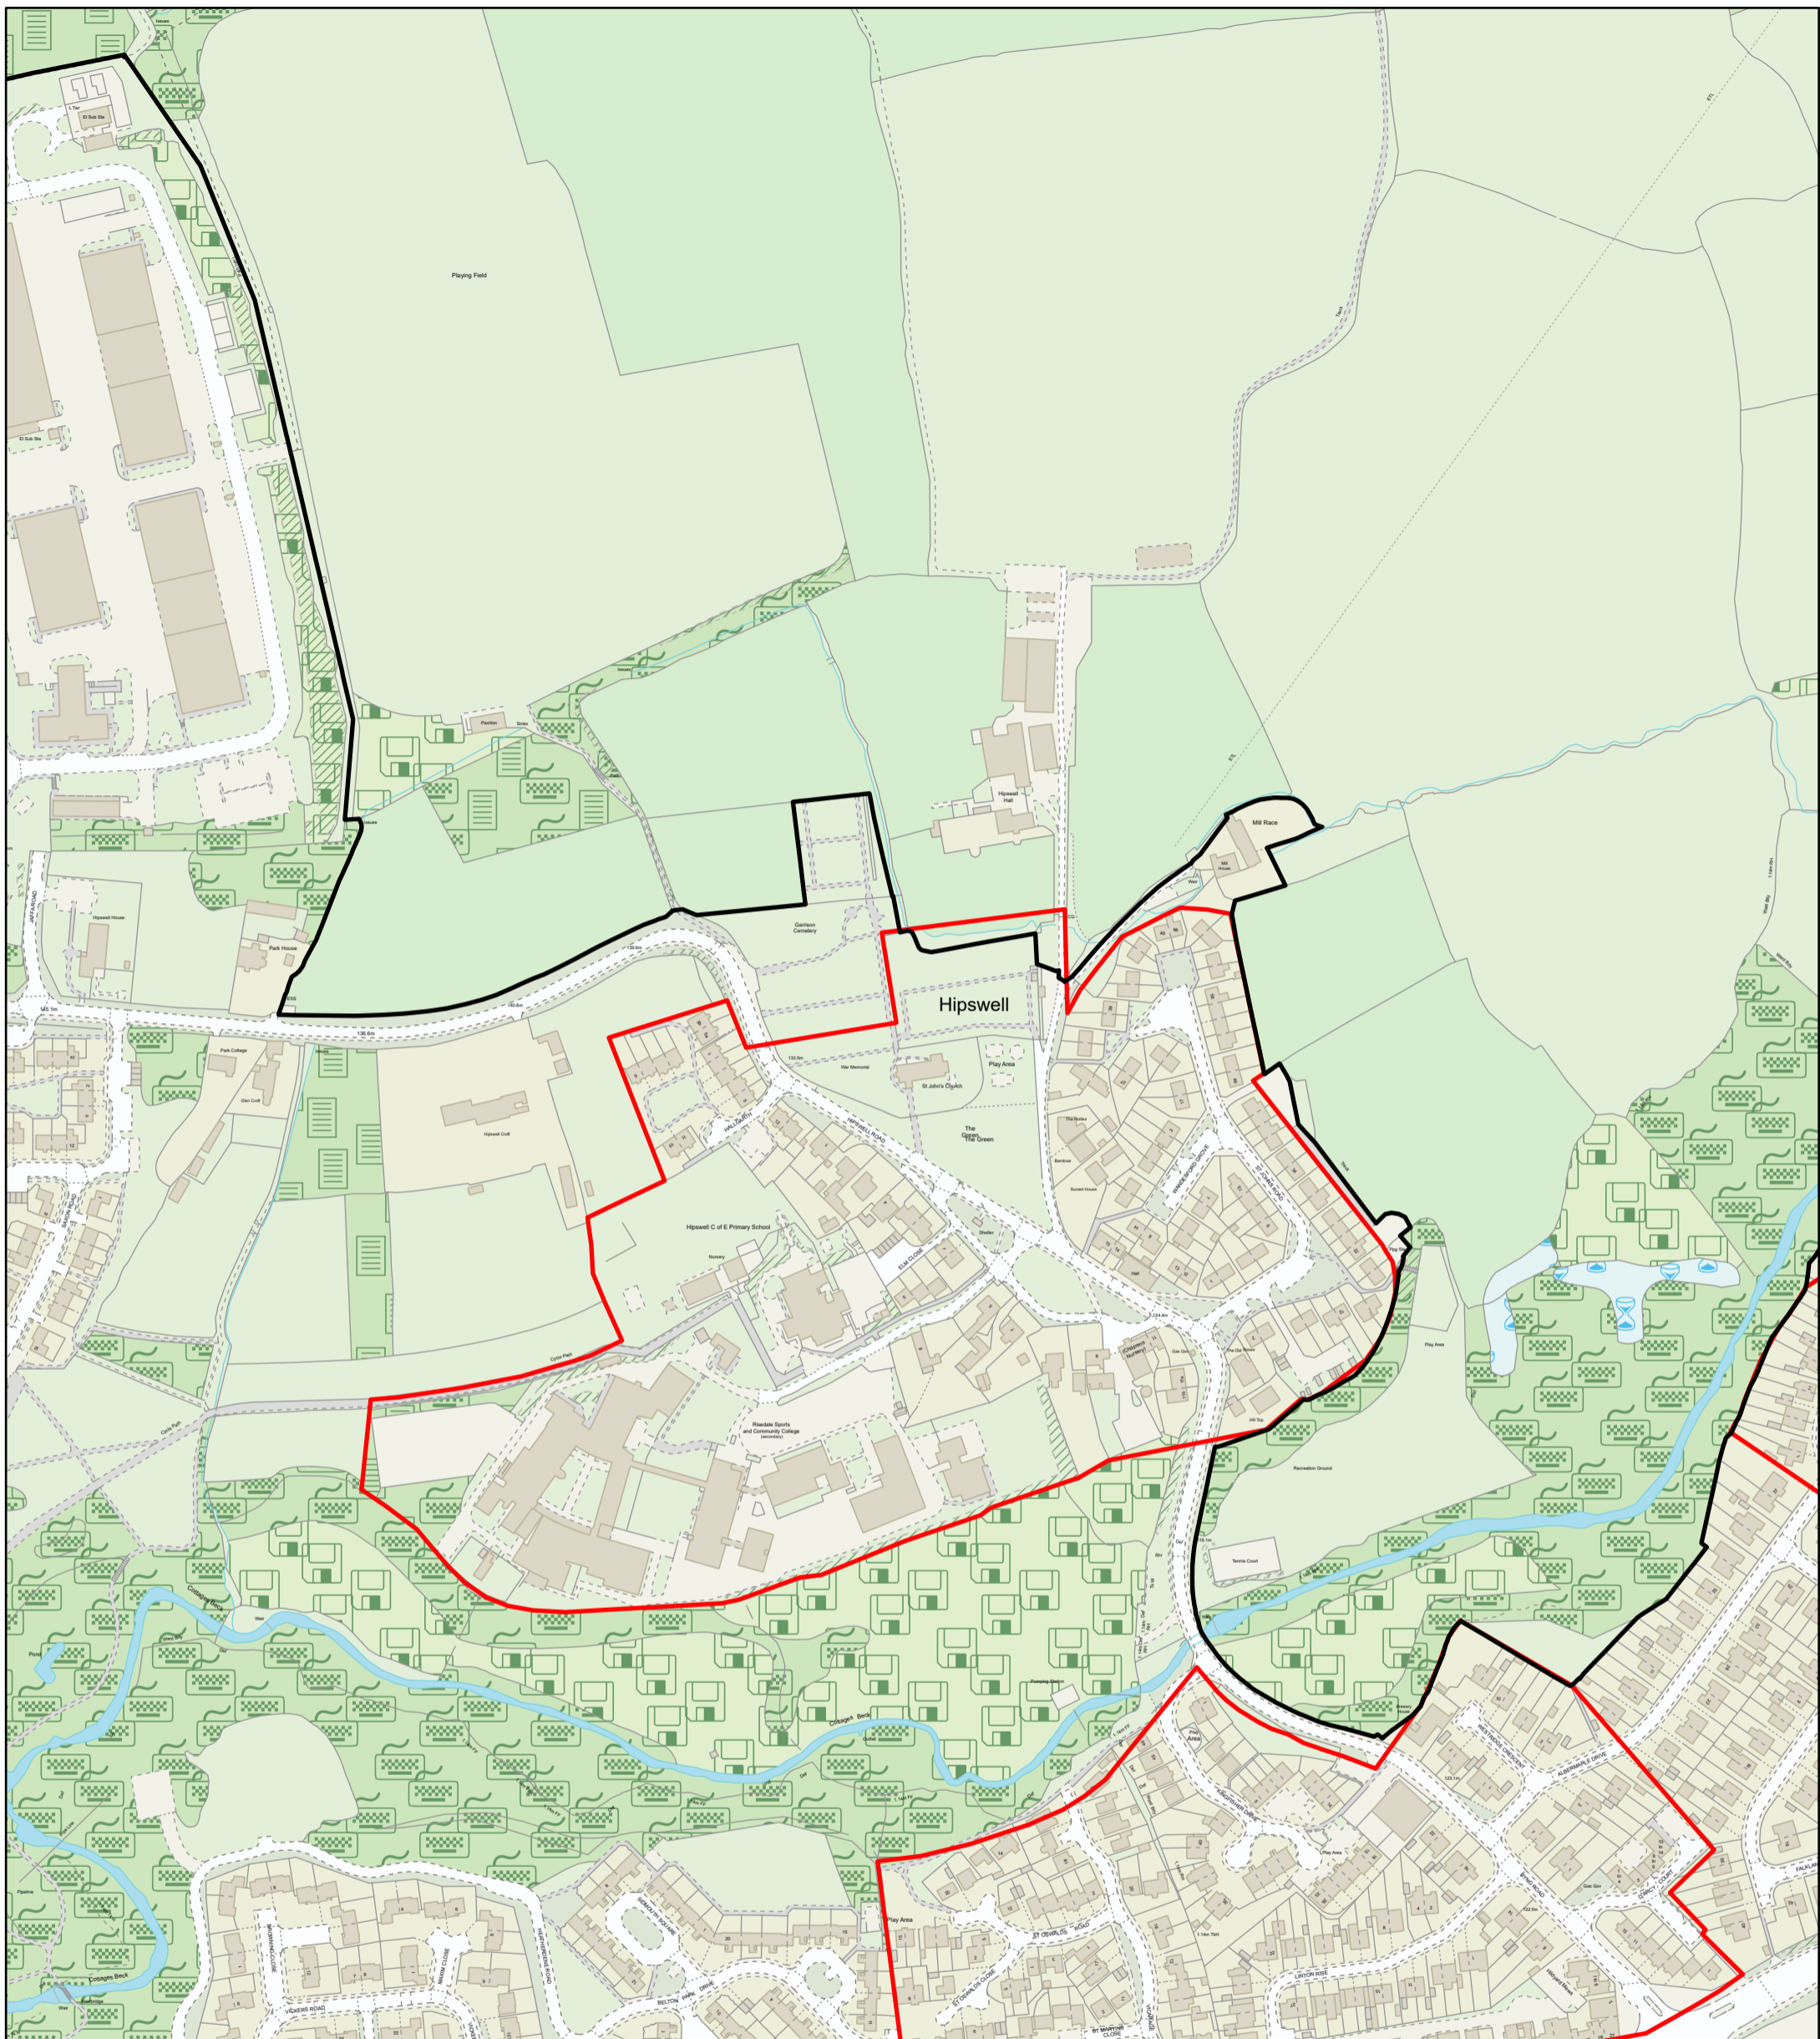

Central Richmondshire

Scale: 1:3,131

- Proposed Development Limits 2019
- Development Limit Boundaries

Sources: Esri, HERE, Garmin, Intermap, increment P Corp., GEBCO, USGS, FAO, NPS, NRCAN, GeoBase, IGN, Kadaster NL, Ordnance Survey, Esri Japan, METI, Esri China (Hong Kong), (c) OpenStreetMap contributors, and the GIS User Community

Central Richmondshire

-  Proposed Development Limits 2019
-  Development Limit Boundaries

Development Limits Review

Catterick Garrison

Central Richmondshire

Scale: 1:3,130

-  Proposed Development Limits 2019
-  Development Limit Boundaries

REPRODUCED BY PERMISSION OF ORDNANCE SURVEY ON BEHALF OF HMSO. © CROWN COPYRIGHT AND DATABASE RIGHT 2019. LICENSE NUMBER 0100018642.

Scale: 1:3,130

Development Limits Review

Catterick Garrison

Central Richmondshire

-  Proposed Development Limits 2019
-  Development Limit Boundaries

Scale: 1:3,130

Development Limits Review

Catterick Garrison

Central Richmondshire

-  Proposed Development Limits 2019
-  Development Limit Boundaries