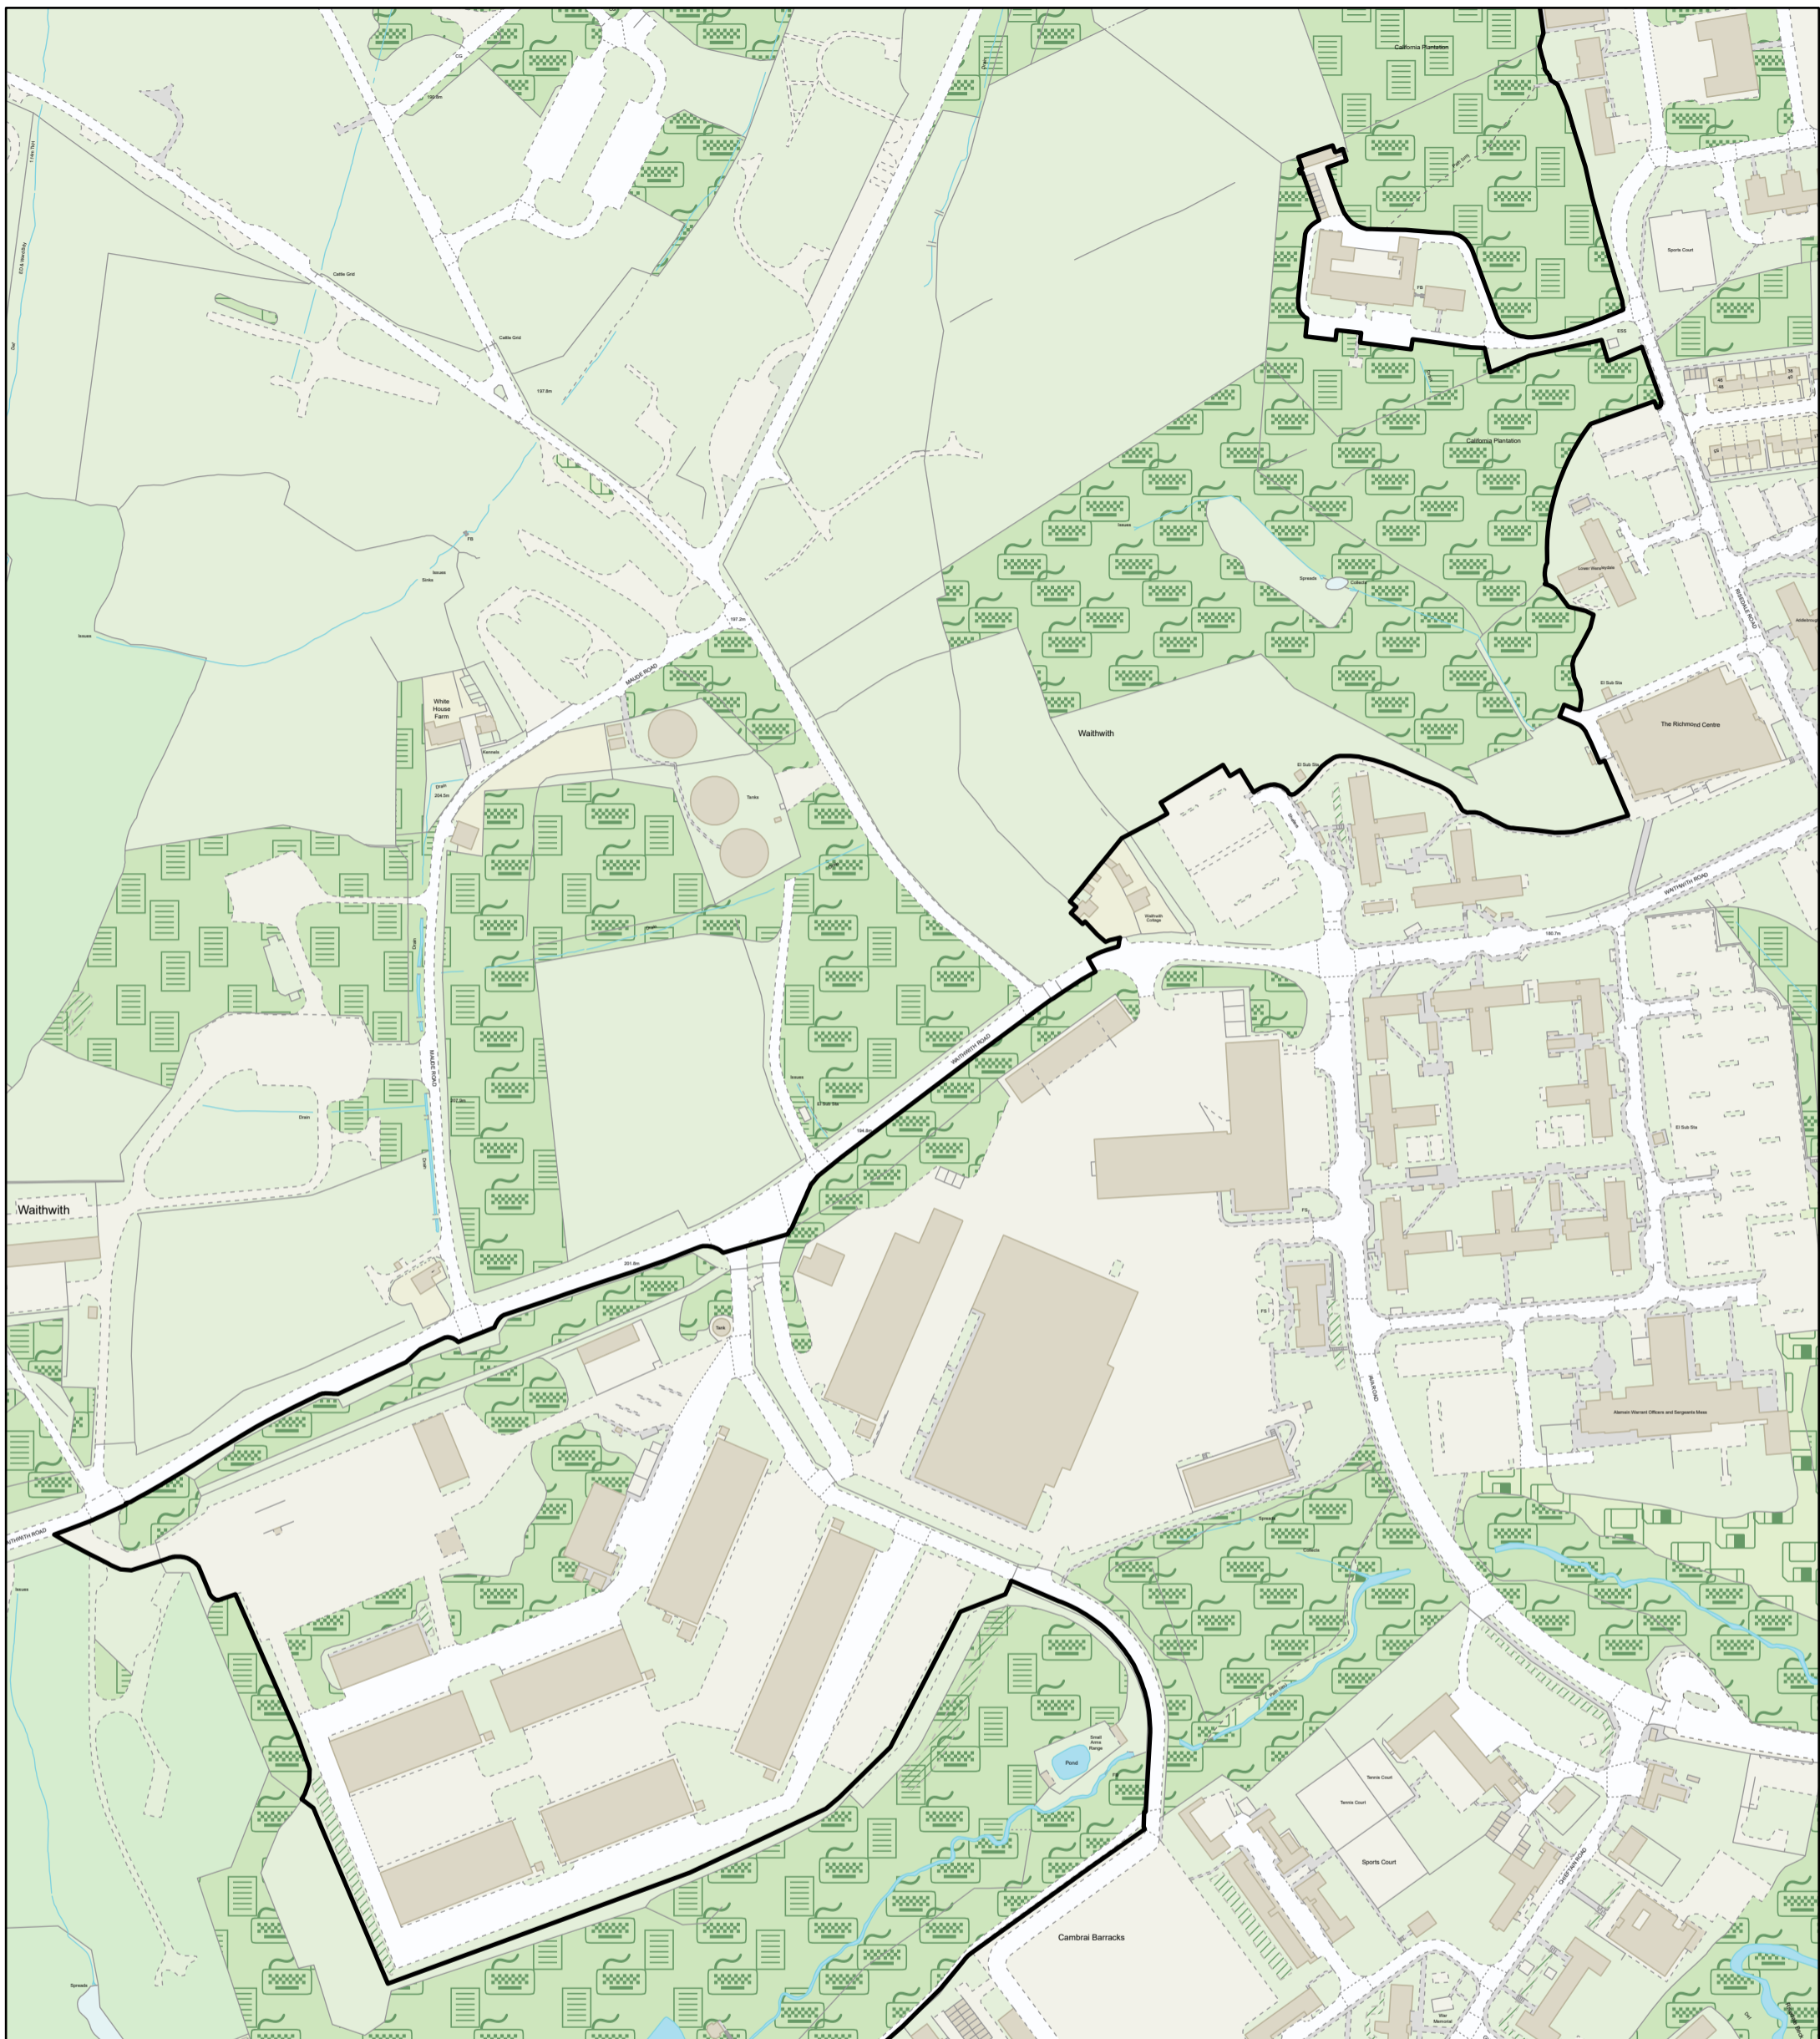

Central Richmondshire

Scale: 1:3,131

- Proposed Development Limits 2019
- Development Limit Boundaries

Sources: Esri, HERE, Garmin, Intermap, increment P Corp., GEBCO, USGS, FAO, NPS, NRCAN, GeoBase, IGN, Kadaster NL, Ordnance Survey, Esri Japan, METI, Esri China (Hong Kong), (c) OpenStreetMap contributors, and the GIS User Community

Development Limits Review

Catterick Garrison

Central Richmondshire

Scale: 1:3,130

-  Proposed Development Limits 2019
-  Development Limit Boundaries

Scale: 1:3,130

Development Limits Review

Catterick Garrison