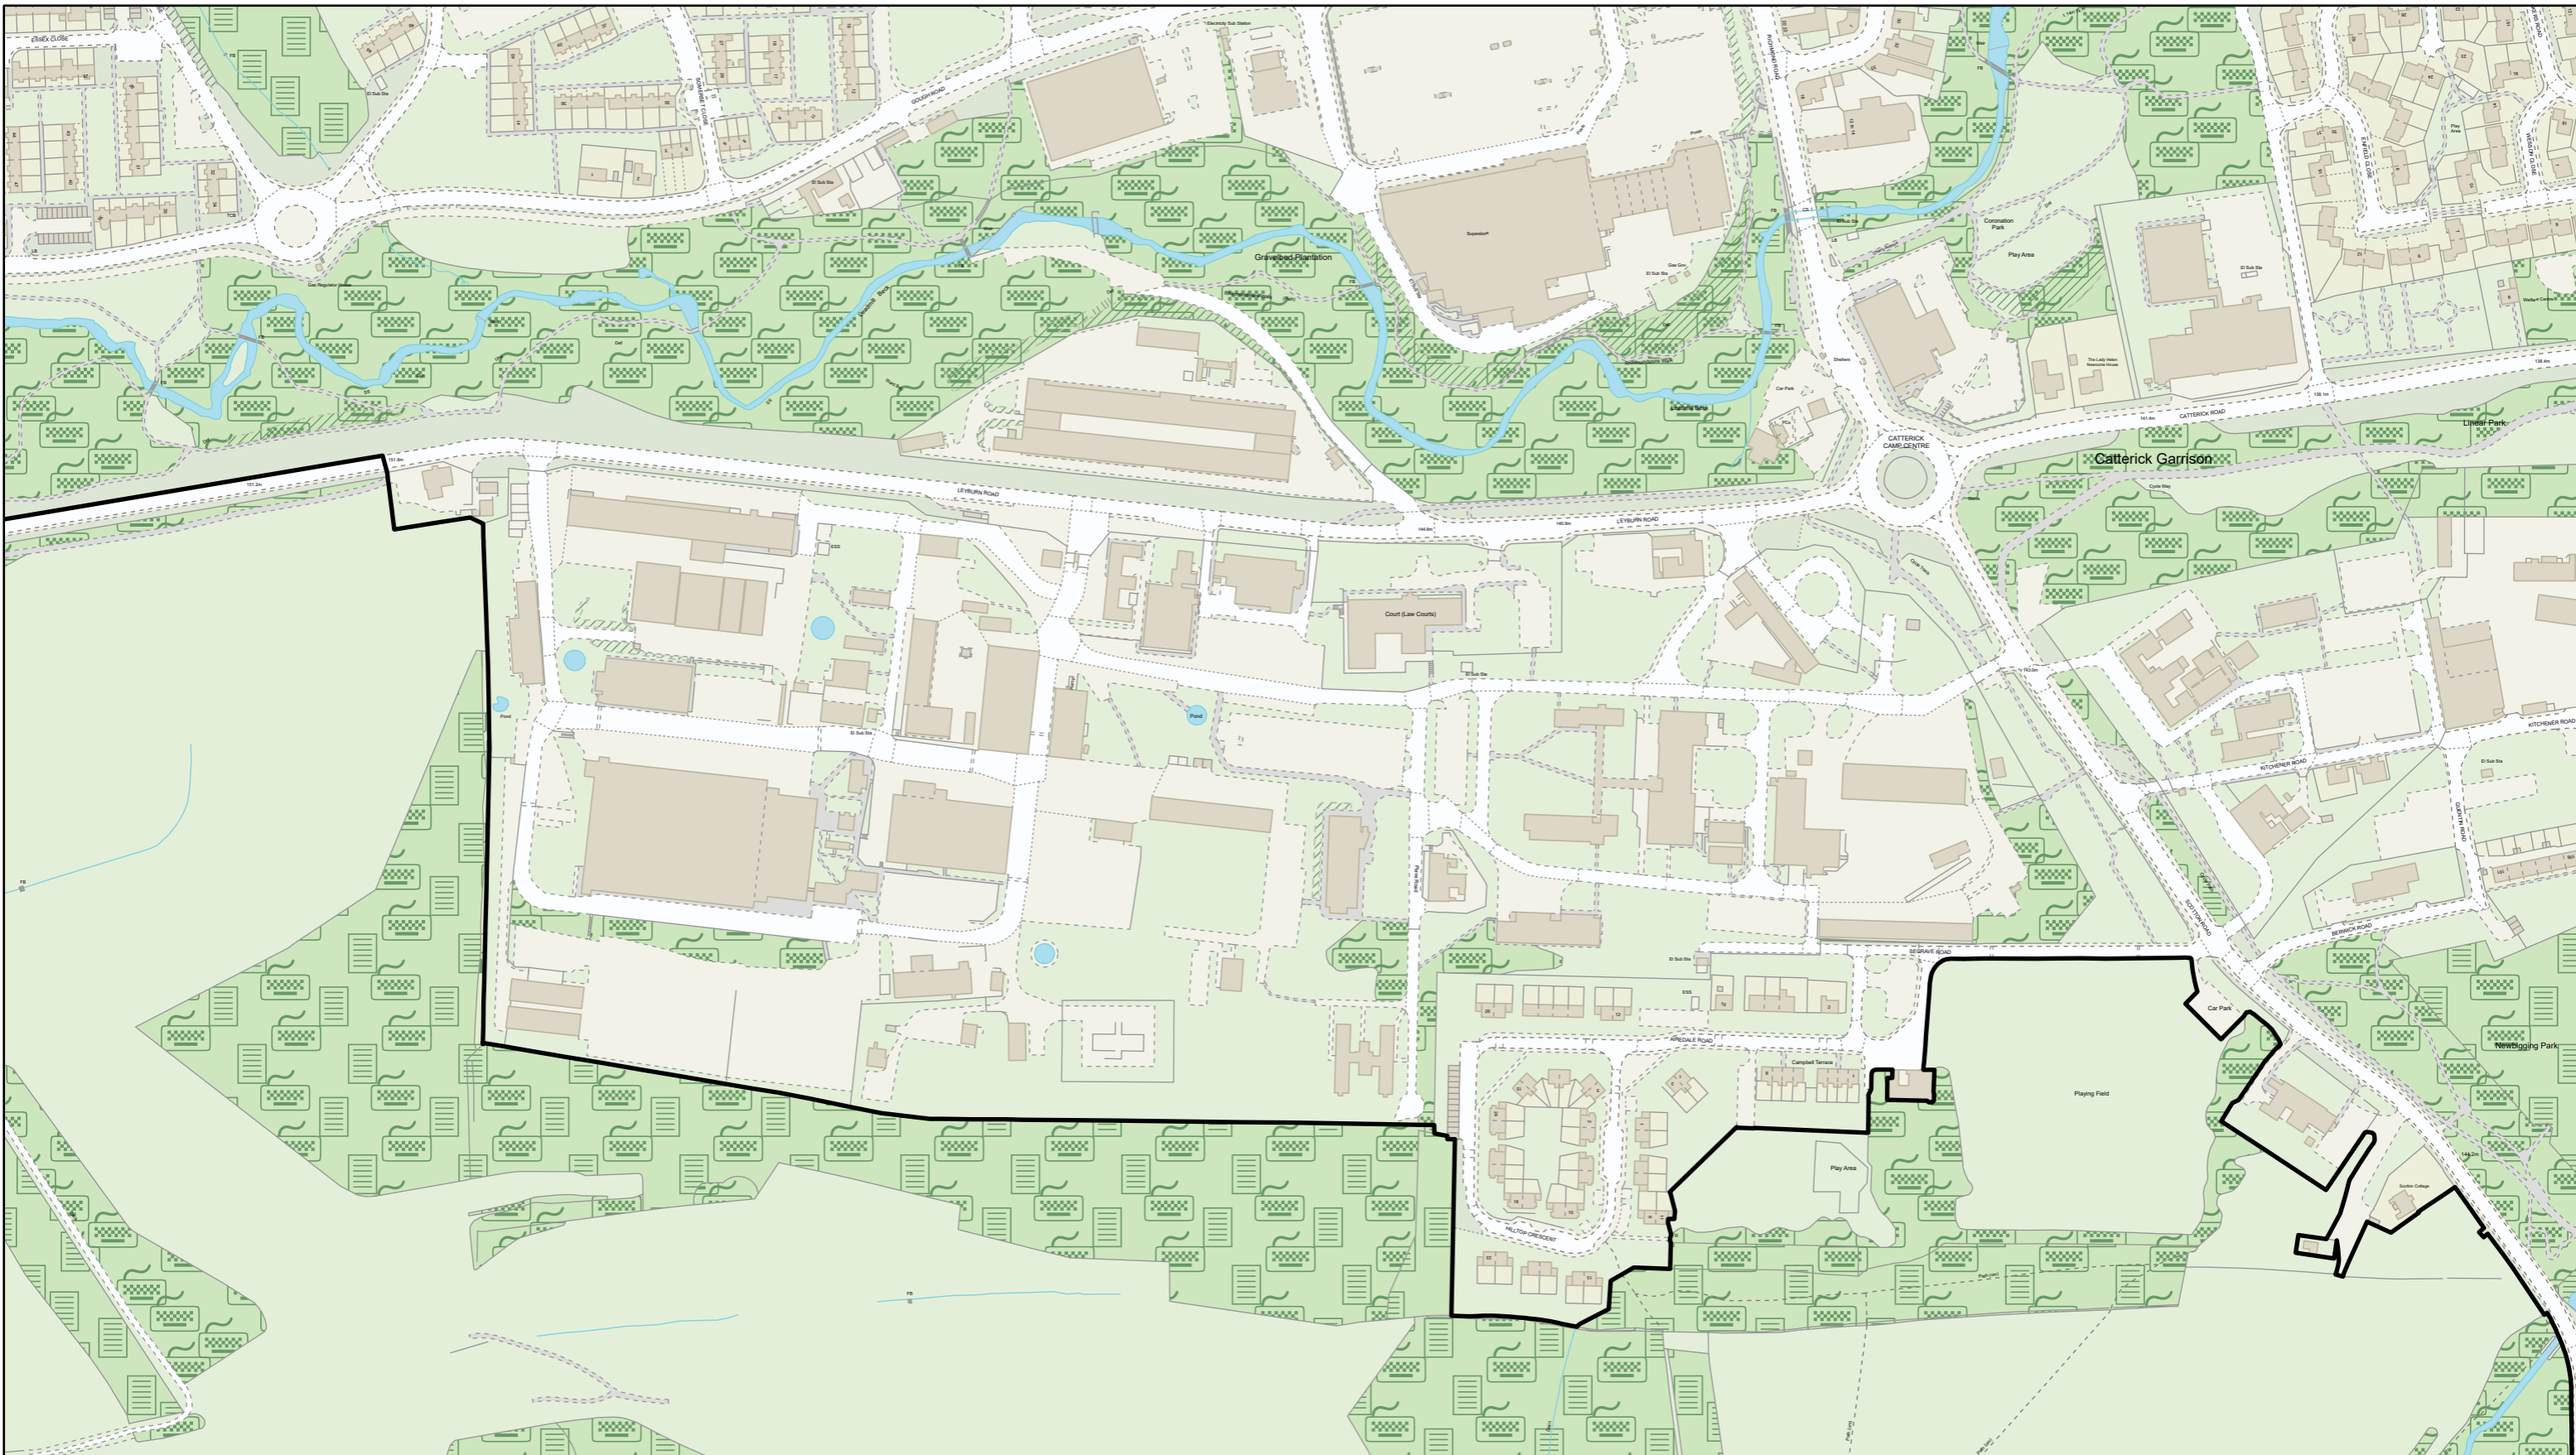

Central Richmondshire

Scale: 1:3,131

- Proposed Development Limits 2019
- Development Limit Boundaries

Sources: Esri, HERE, Garmin, Intermap, increment P Corp., GEBCO, USGS, FAO, NPS, NRCAN, GeoBase, IGN, Kadaster NL, Ordnance Survey, Esri Japan, METI, Esri China (Hong Kong), (c) OpenStreetMap contributors, and the GIS User Community

Development Limits Review

Catterick Garrison

Central Richmondshire

Scale: 1:3,130

- Proposed Development Limits 2019
- Development Limit Boundaries

Scale: 1:3,130

Development Limits Review

Catterick Garrison

Central Richmondshire

-  Proposed Development Limits 2019
-  Development Limit Boundaries

Development Limits Review

Catterick Garrison

Central Richmondshire

Scale: 1:3,130

- Proposed Development Limits 2019
- Development Limit Boundaries