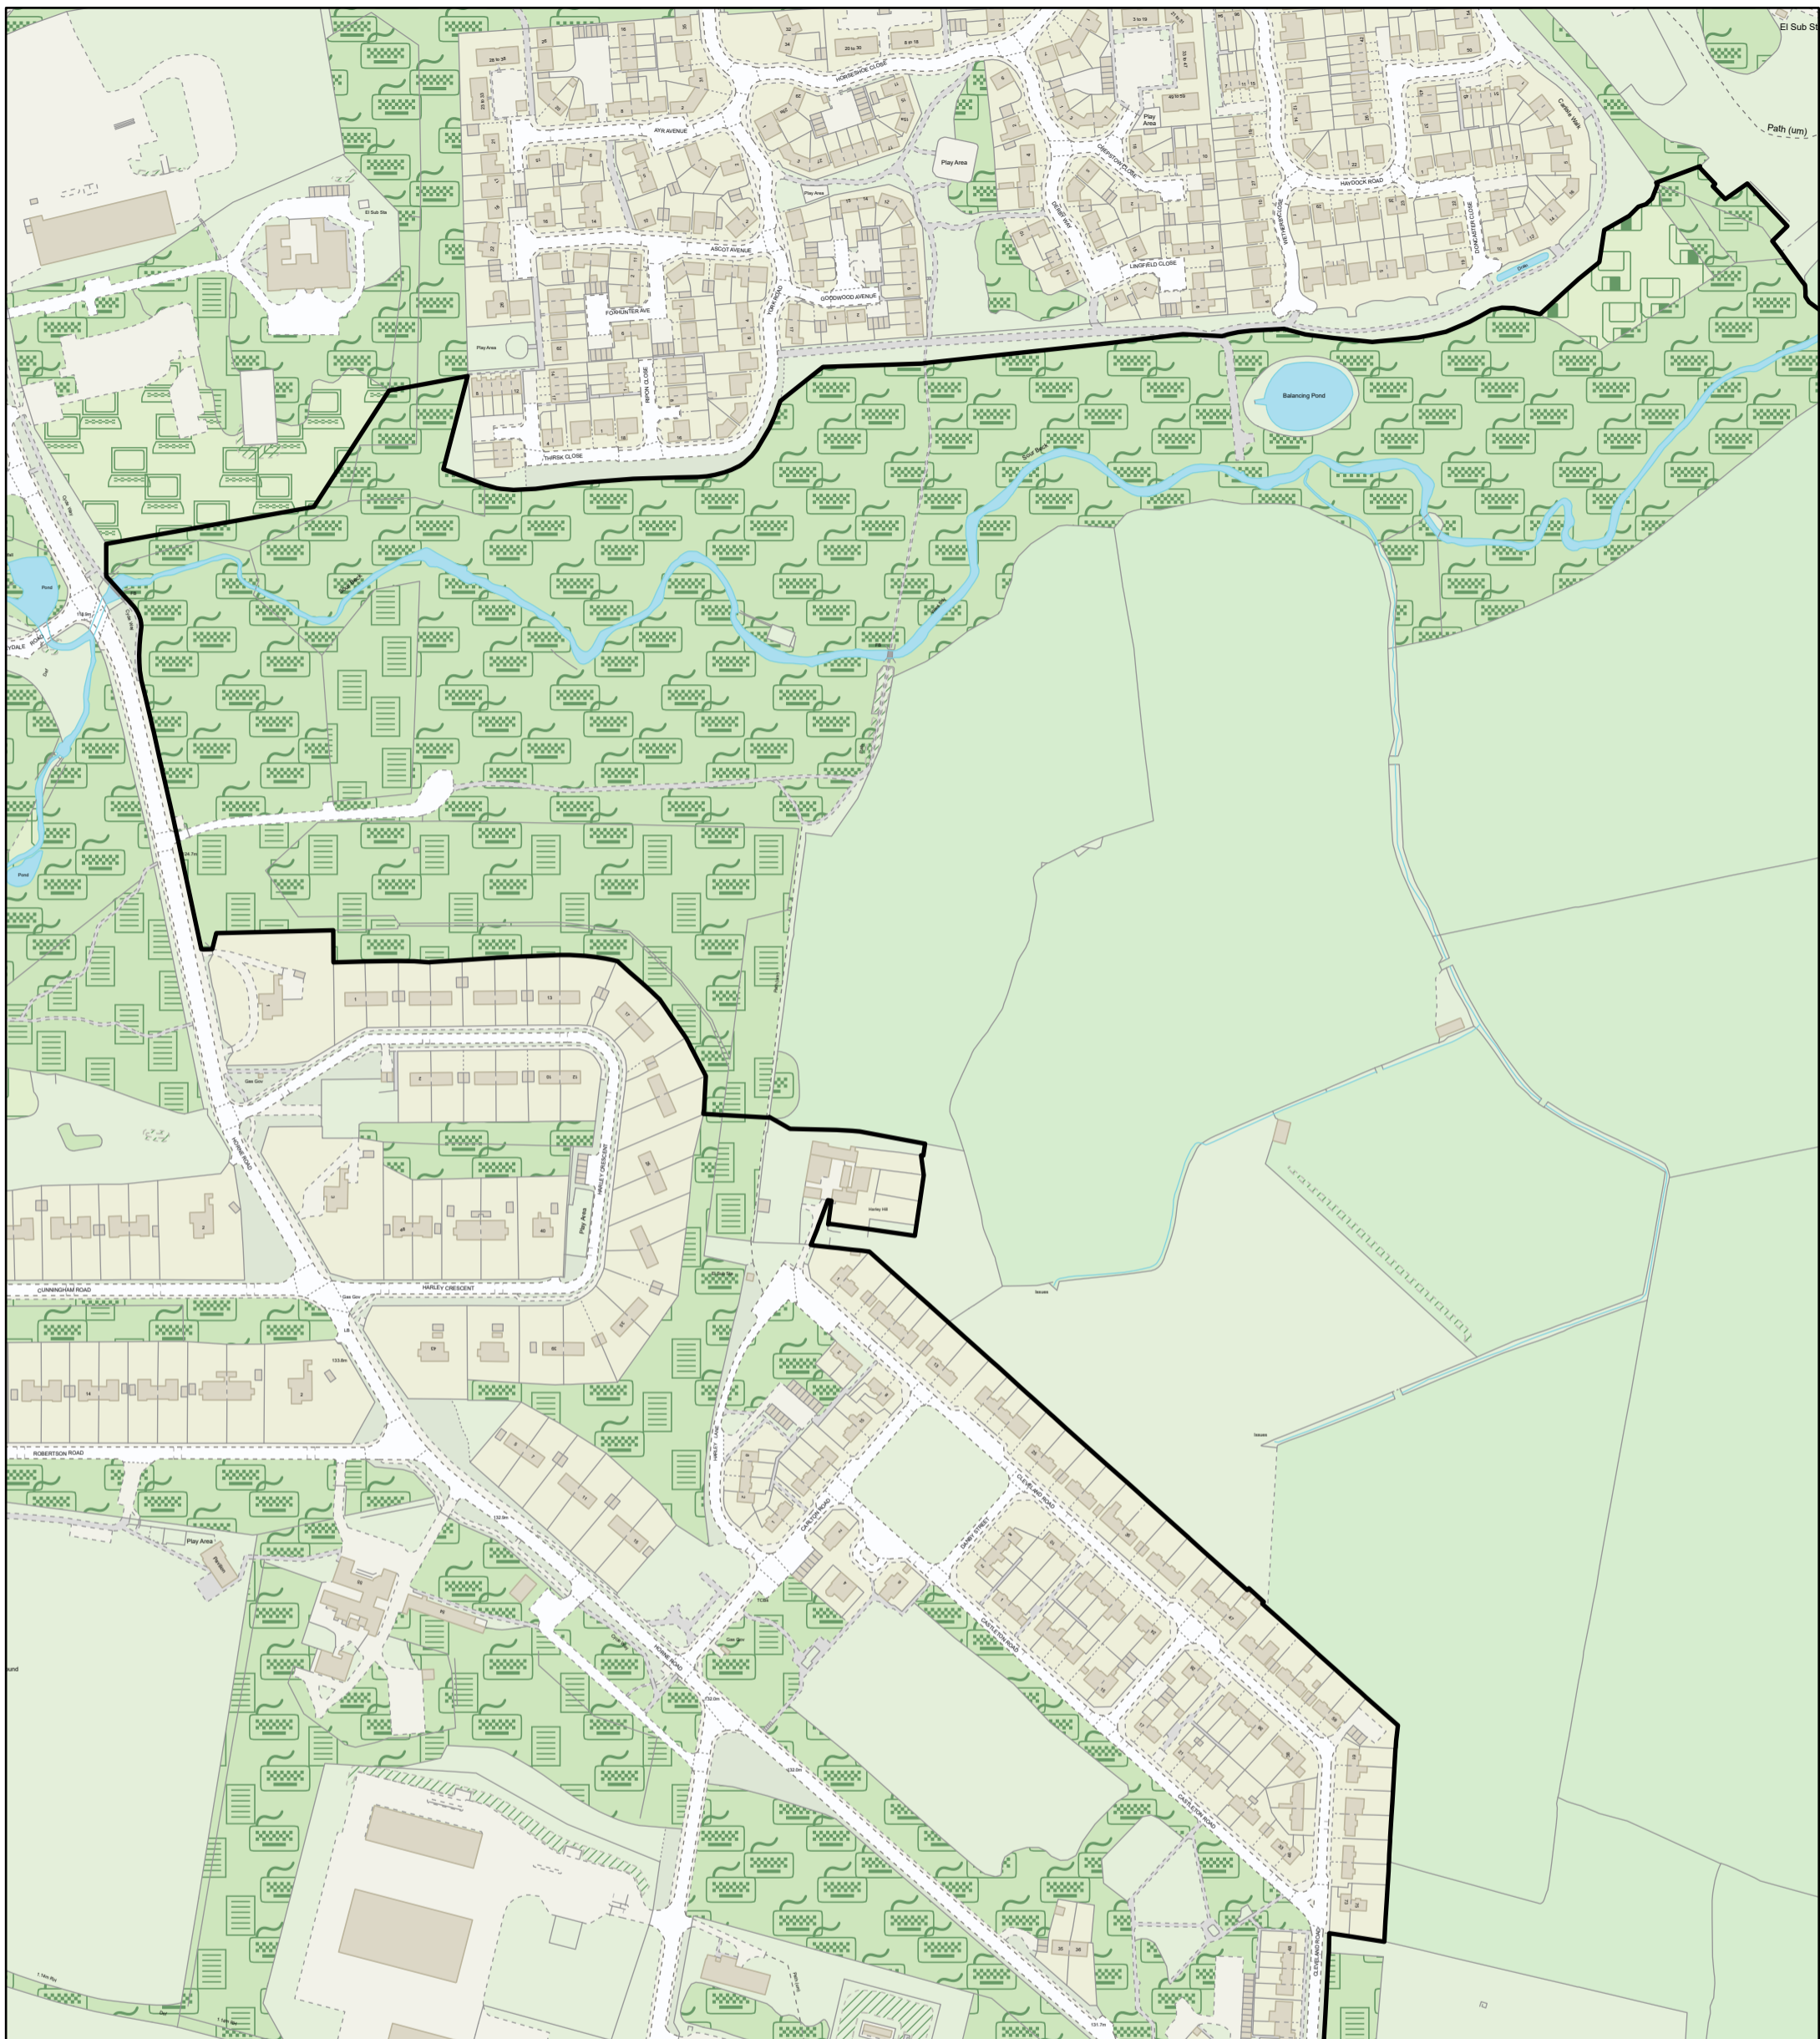

Central Richmondshire

Scale: 1:3,131

- Proposed Development Limits 2019
- Development Limit Boundaries

Sources: Esri, HERE, Garmin, Intermap, increment P Corp., GEBCO, USGS, FAO, NPS, NRCAN, GeoBase, IGN, Kadaster NL, Ordnance Survey, Esri Japan, METI, Esri China (Hong Kong), (c) OpenStreetMap contributors, and the GIS User Community

Scale: 1:3,662

- Proposed Development Limits 2019
- Development Limit Boundaries

Development Limits Review

Catterick Garrison

Central Richmondshire

Scale: 1:3,130

- Proposed Development Limits 2019
- Development Limit Boundaries

Scale: 1:3,130

Development Limits Review

Catterick Garrison

Central Richmondshire

-  Proposed Development Limits 2019
-  Development Limit Boundaries

Scale: 1:3,130

Development Limits Review

Catterick Garrison