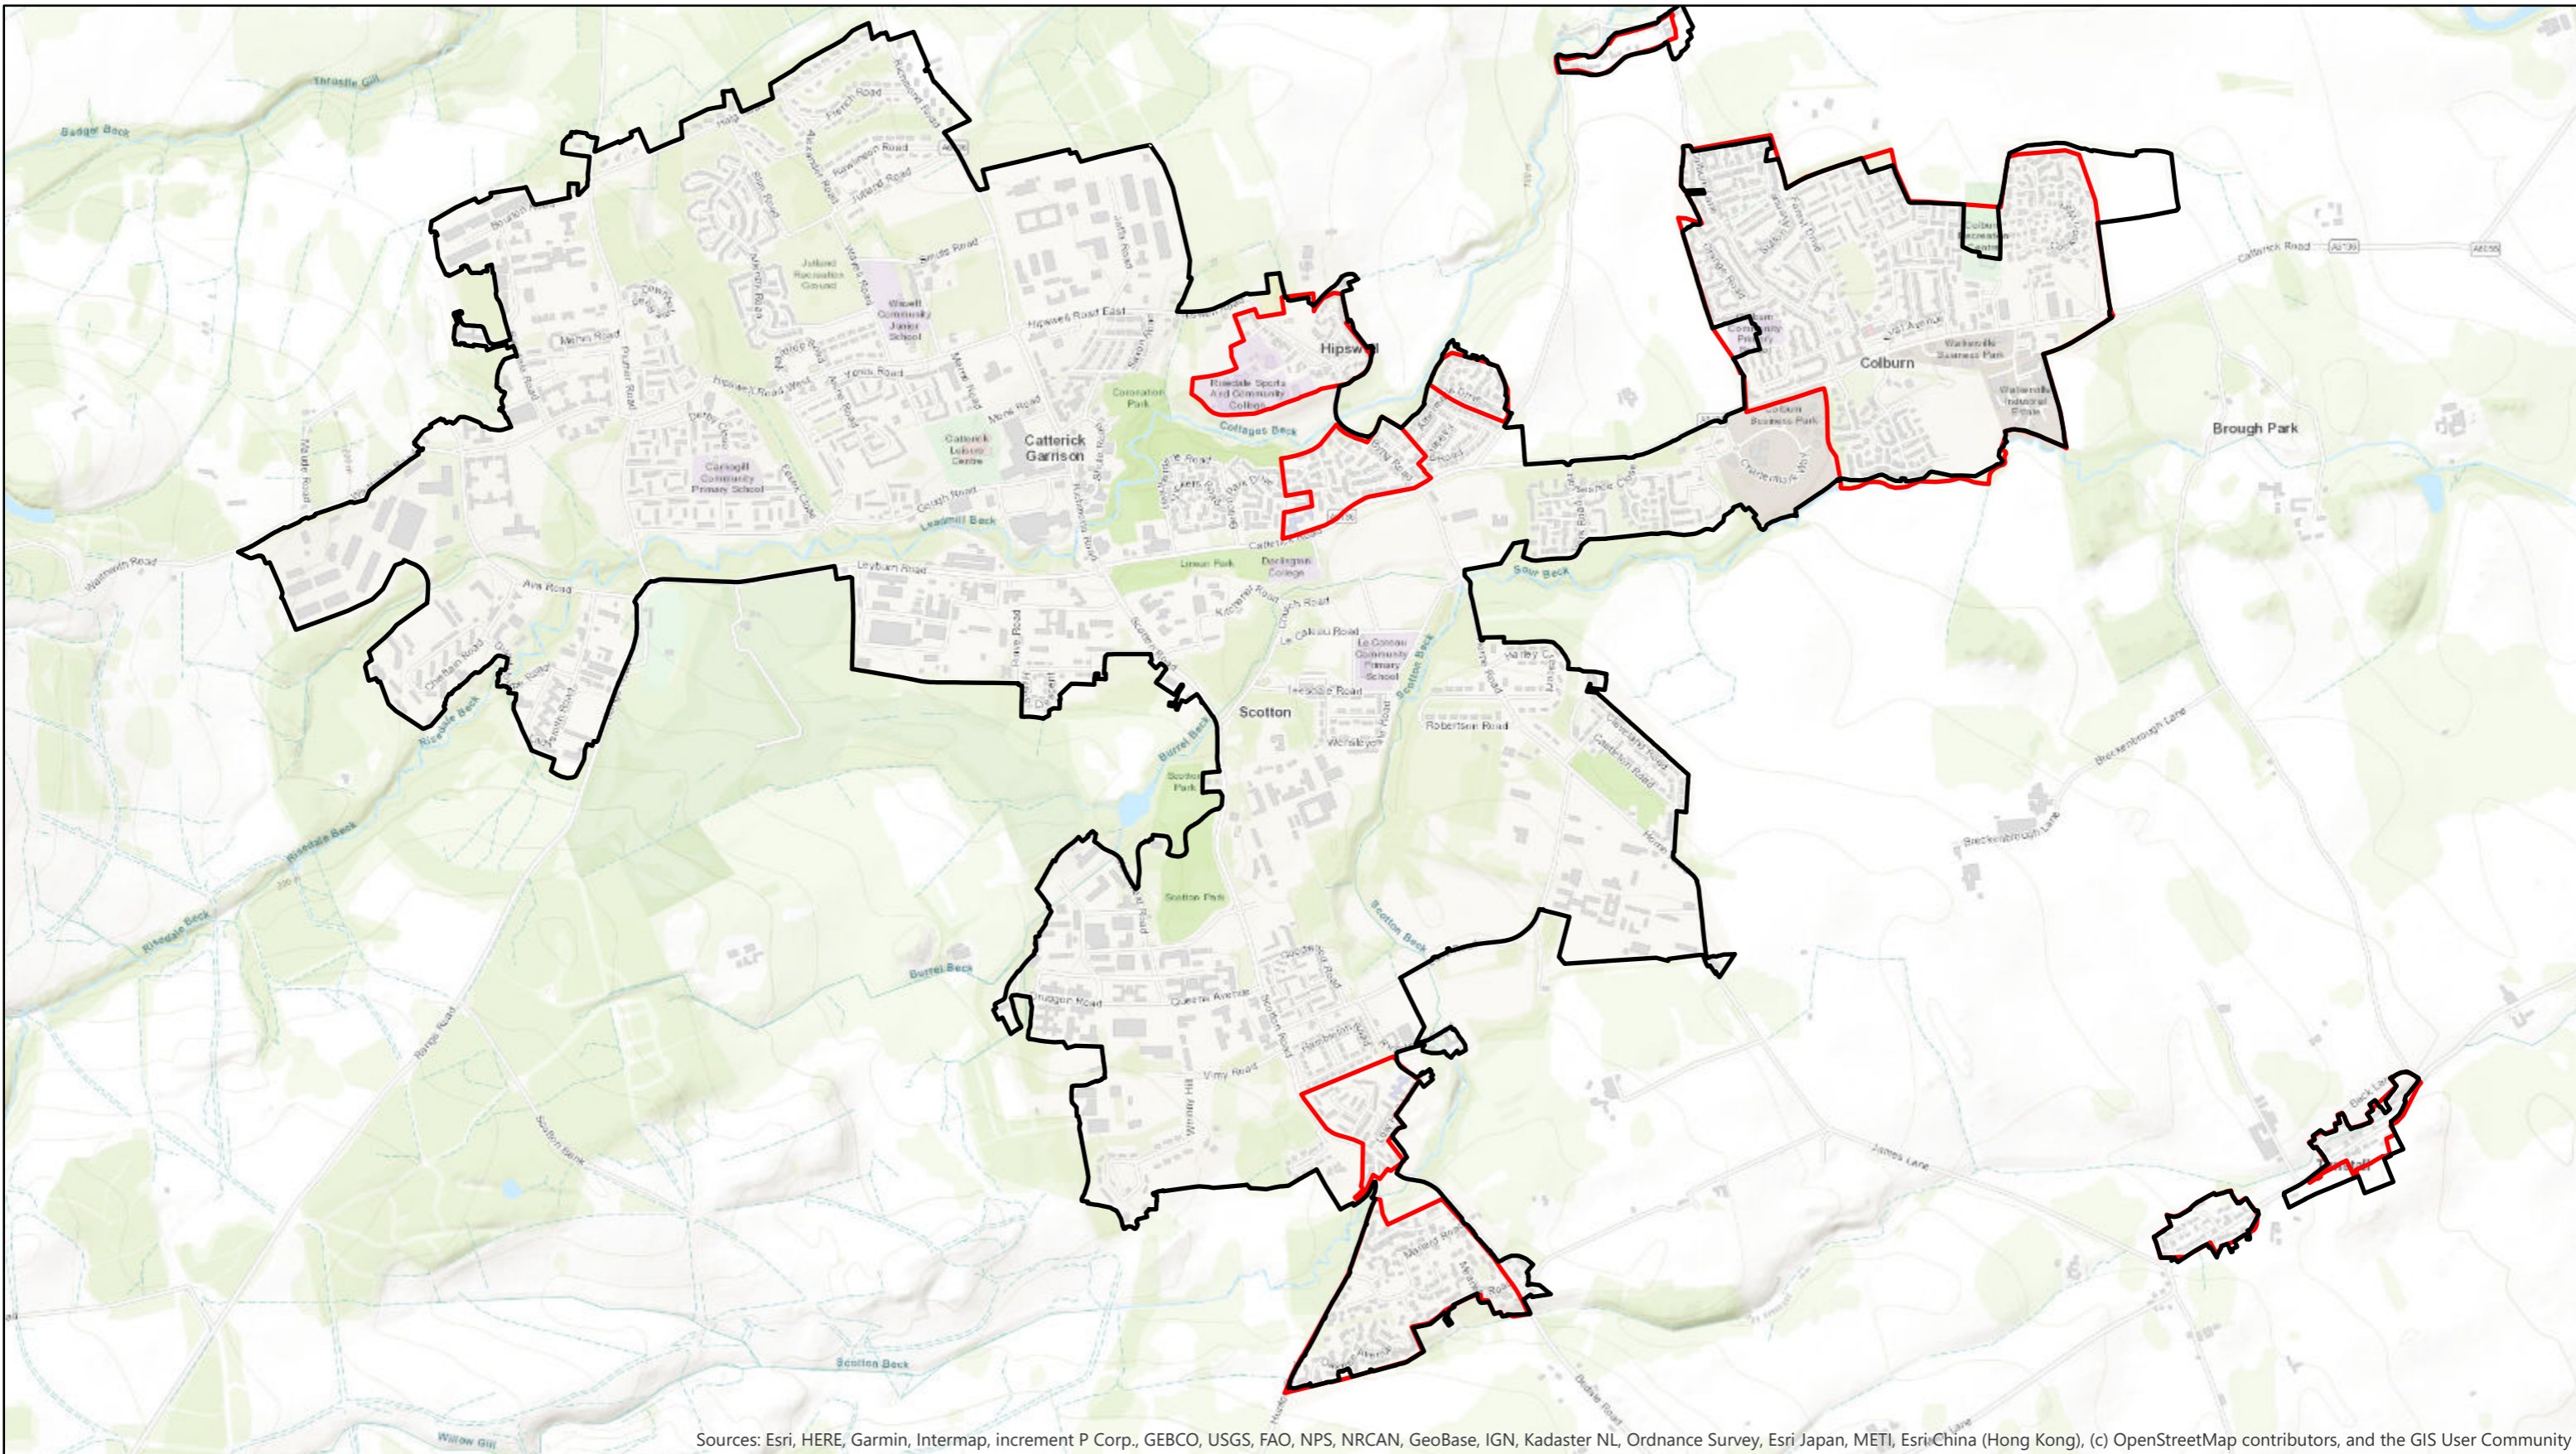

Catterick Garrison

Development Limits Review

Catterick Garrison

Central Richmondshire

Scale: 1:17,900

- Proposed Development Limits 2019
- Development Limit Boundaries

Development Limits Review

Catterick Garrison

Central Richmondshire

Scale: 1:3,131

- Proposed Development Limits 2019
- Development Limit Boundaries

Sources: Esri, HERE, Garmin, Intermap, increment P Corp., GEBCO, USGS, FAO, NPS, NRCAN, GeoBase, IGN, Kadaster NL, Ordnance Survey, Esri Japan, METI, Esri China (Hong Kong), (c) OpenStreetMap contributors, and the GIS User Community

Development Limits Review

Catterick Garrison

Central Richmondshire

Scale: 1:3,130

- Proposed Development Limits 2019
- Development Limit Boundaries

Scale: 1:3,130

Development Limits Review

Catterick Garrison

Central Richmondshire

-  Proposed Development Limits 2019
-  Development Limit Boundaries

Development Limits Review

Catterick Garrison

Central Richmondshire

Scale: 1:3,130

- Proposed Development Limits 2019
- Development Limit Boundaries