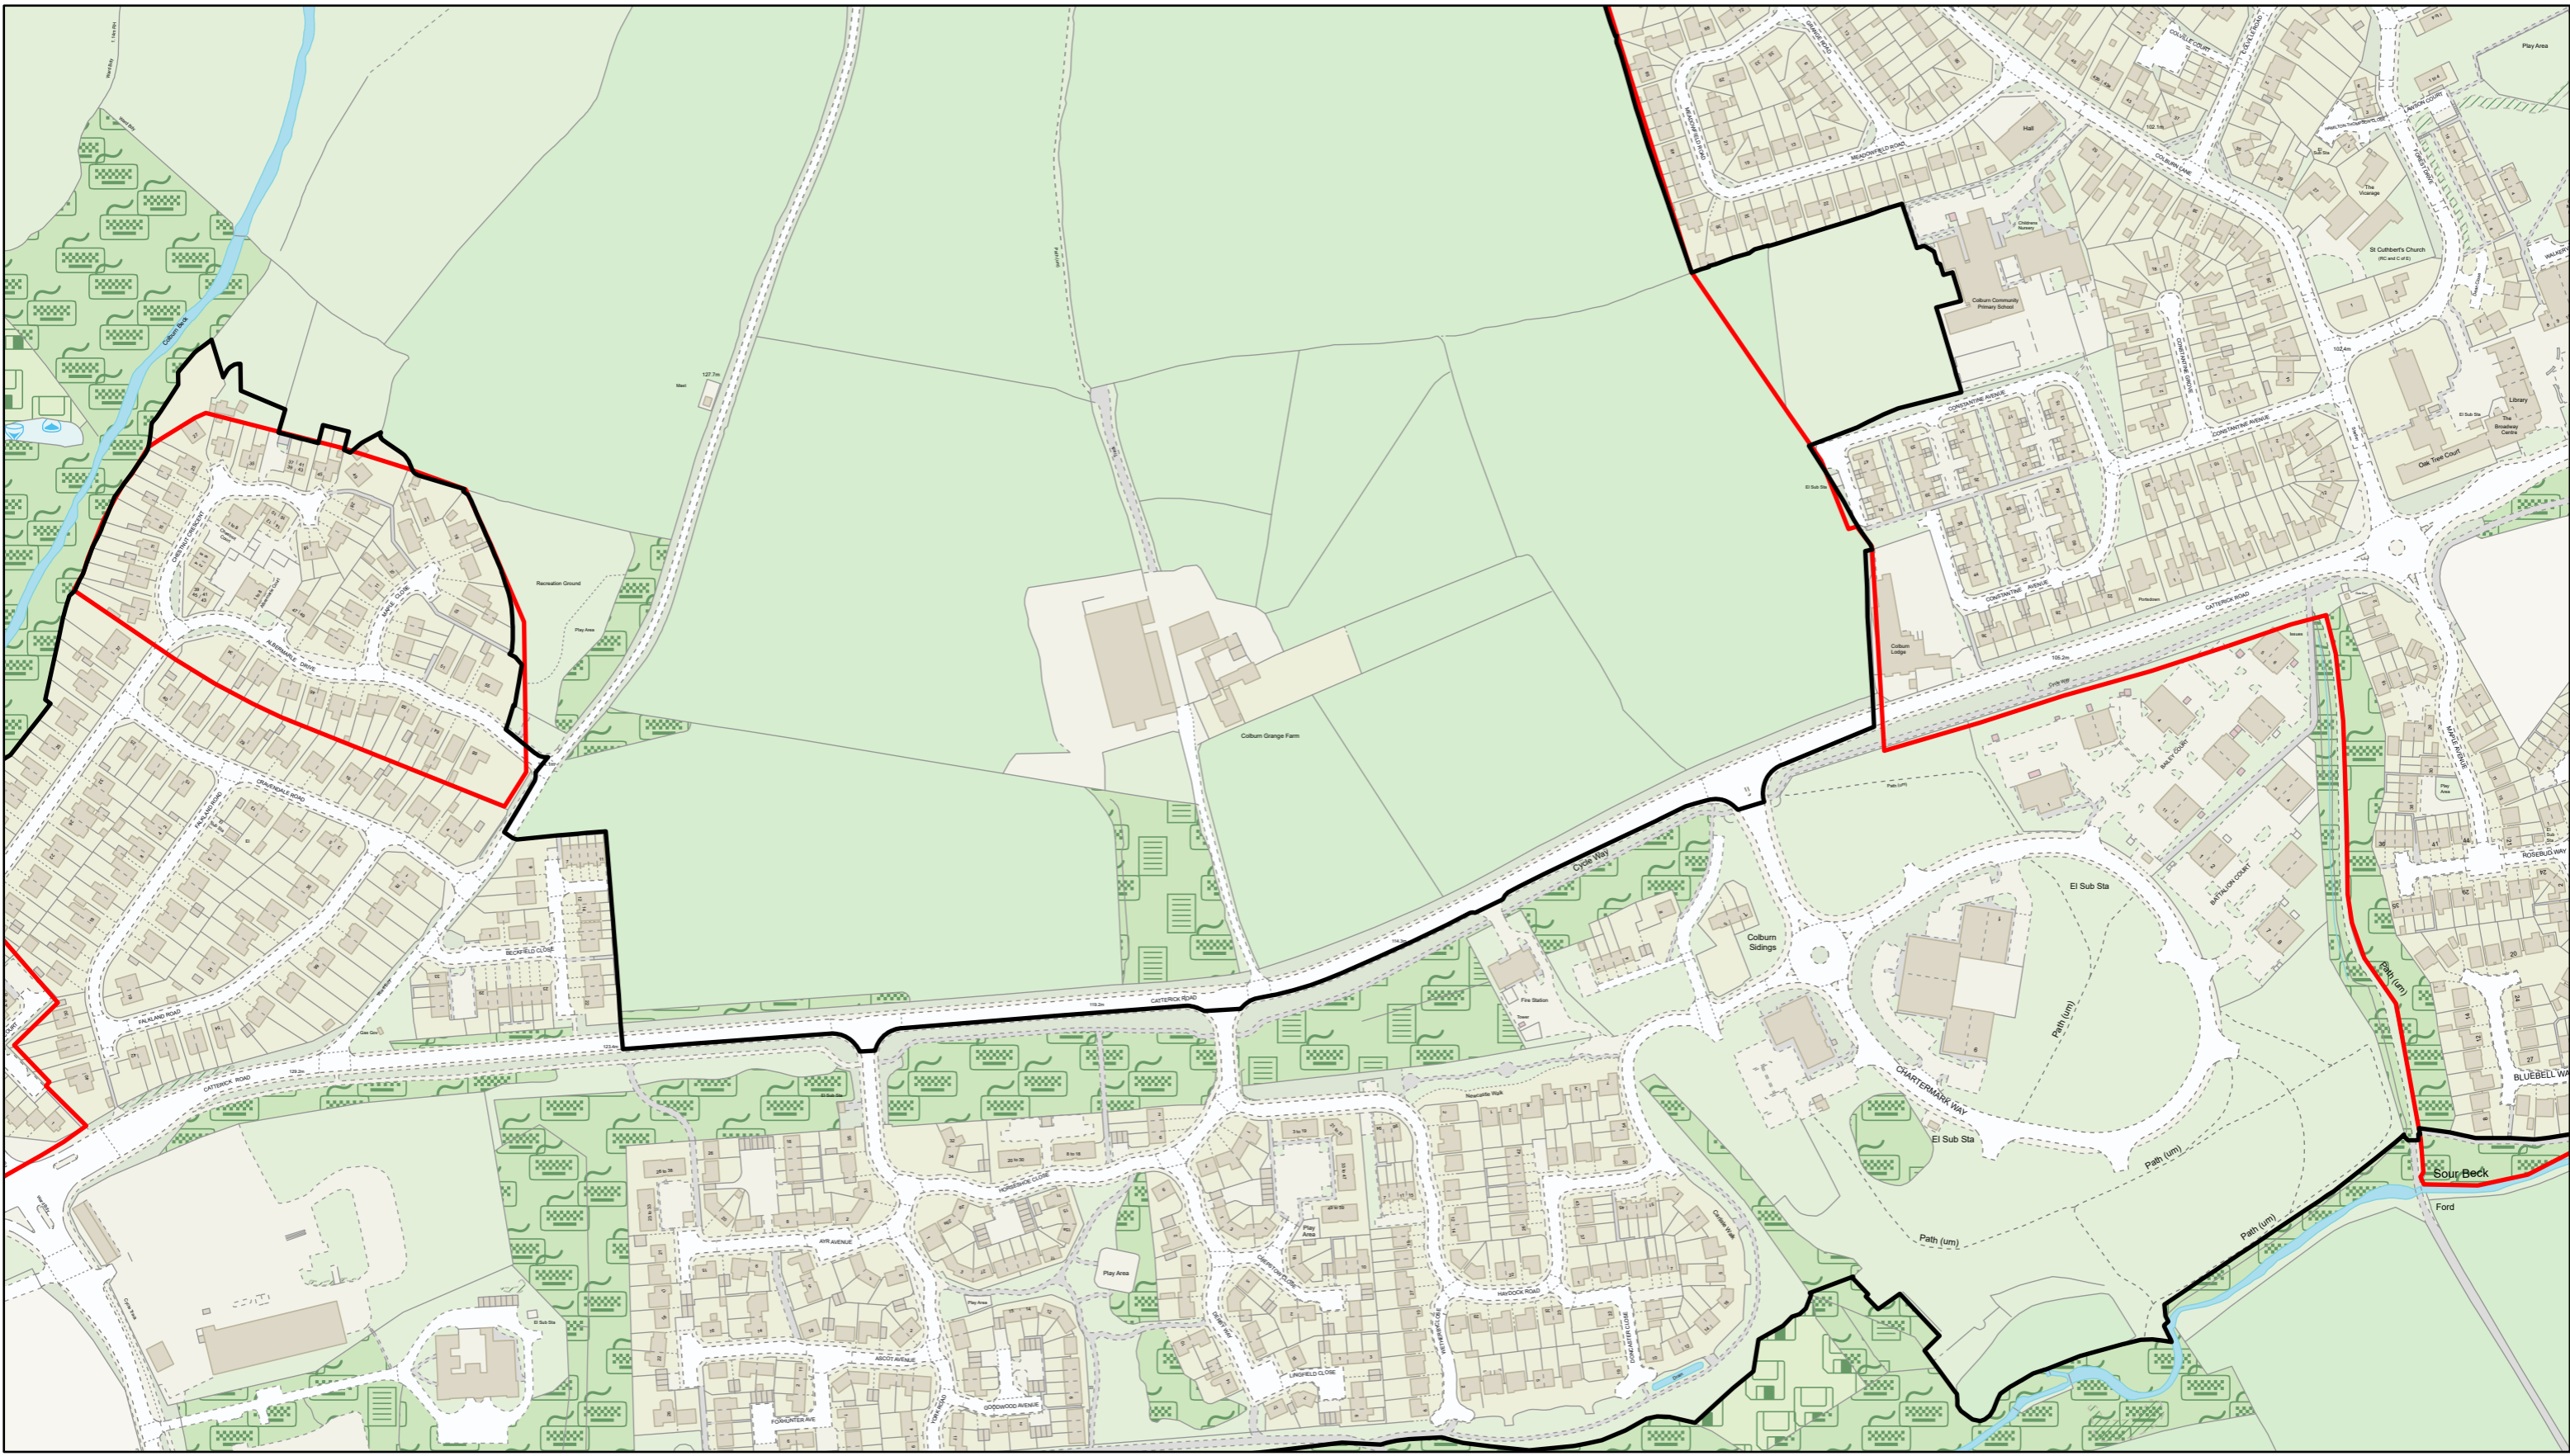

-  Proposed Development Limits 2019
-  Development Limit Boundaries

Scale: 1:3,130

Development Limits Review

Catterick Garrison

Central Richmondshire

-  Proposed Development Limits 2019
-  Development Limit Boundaries