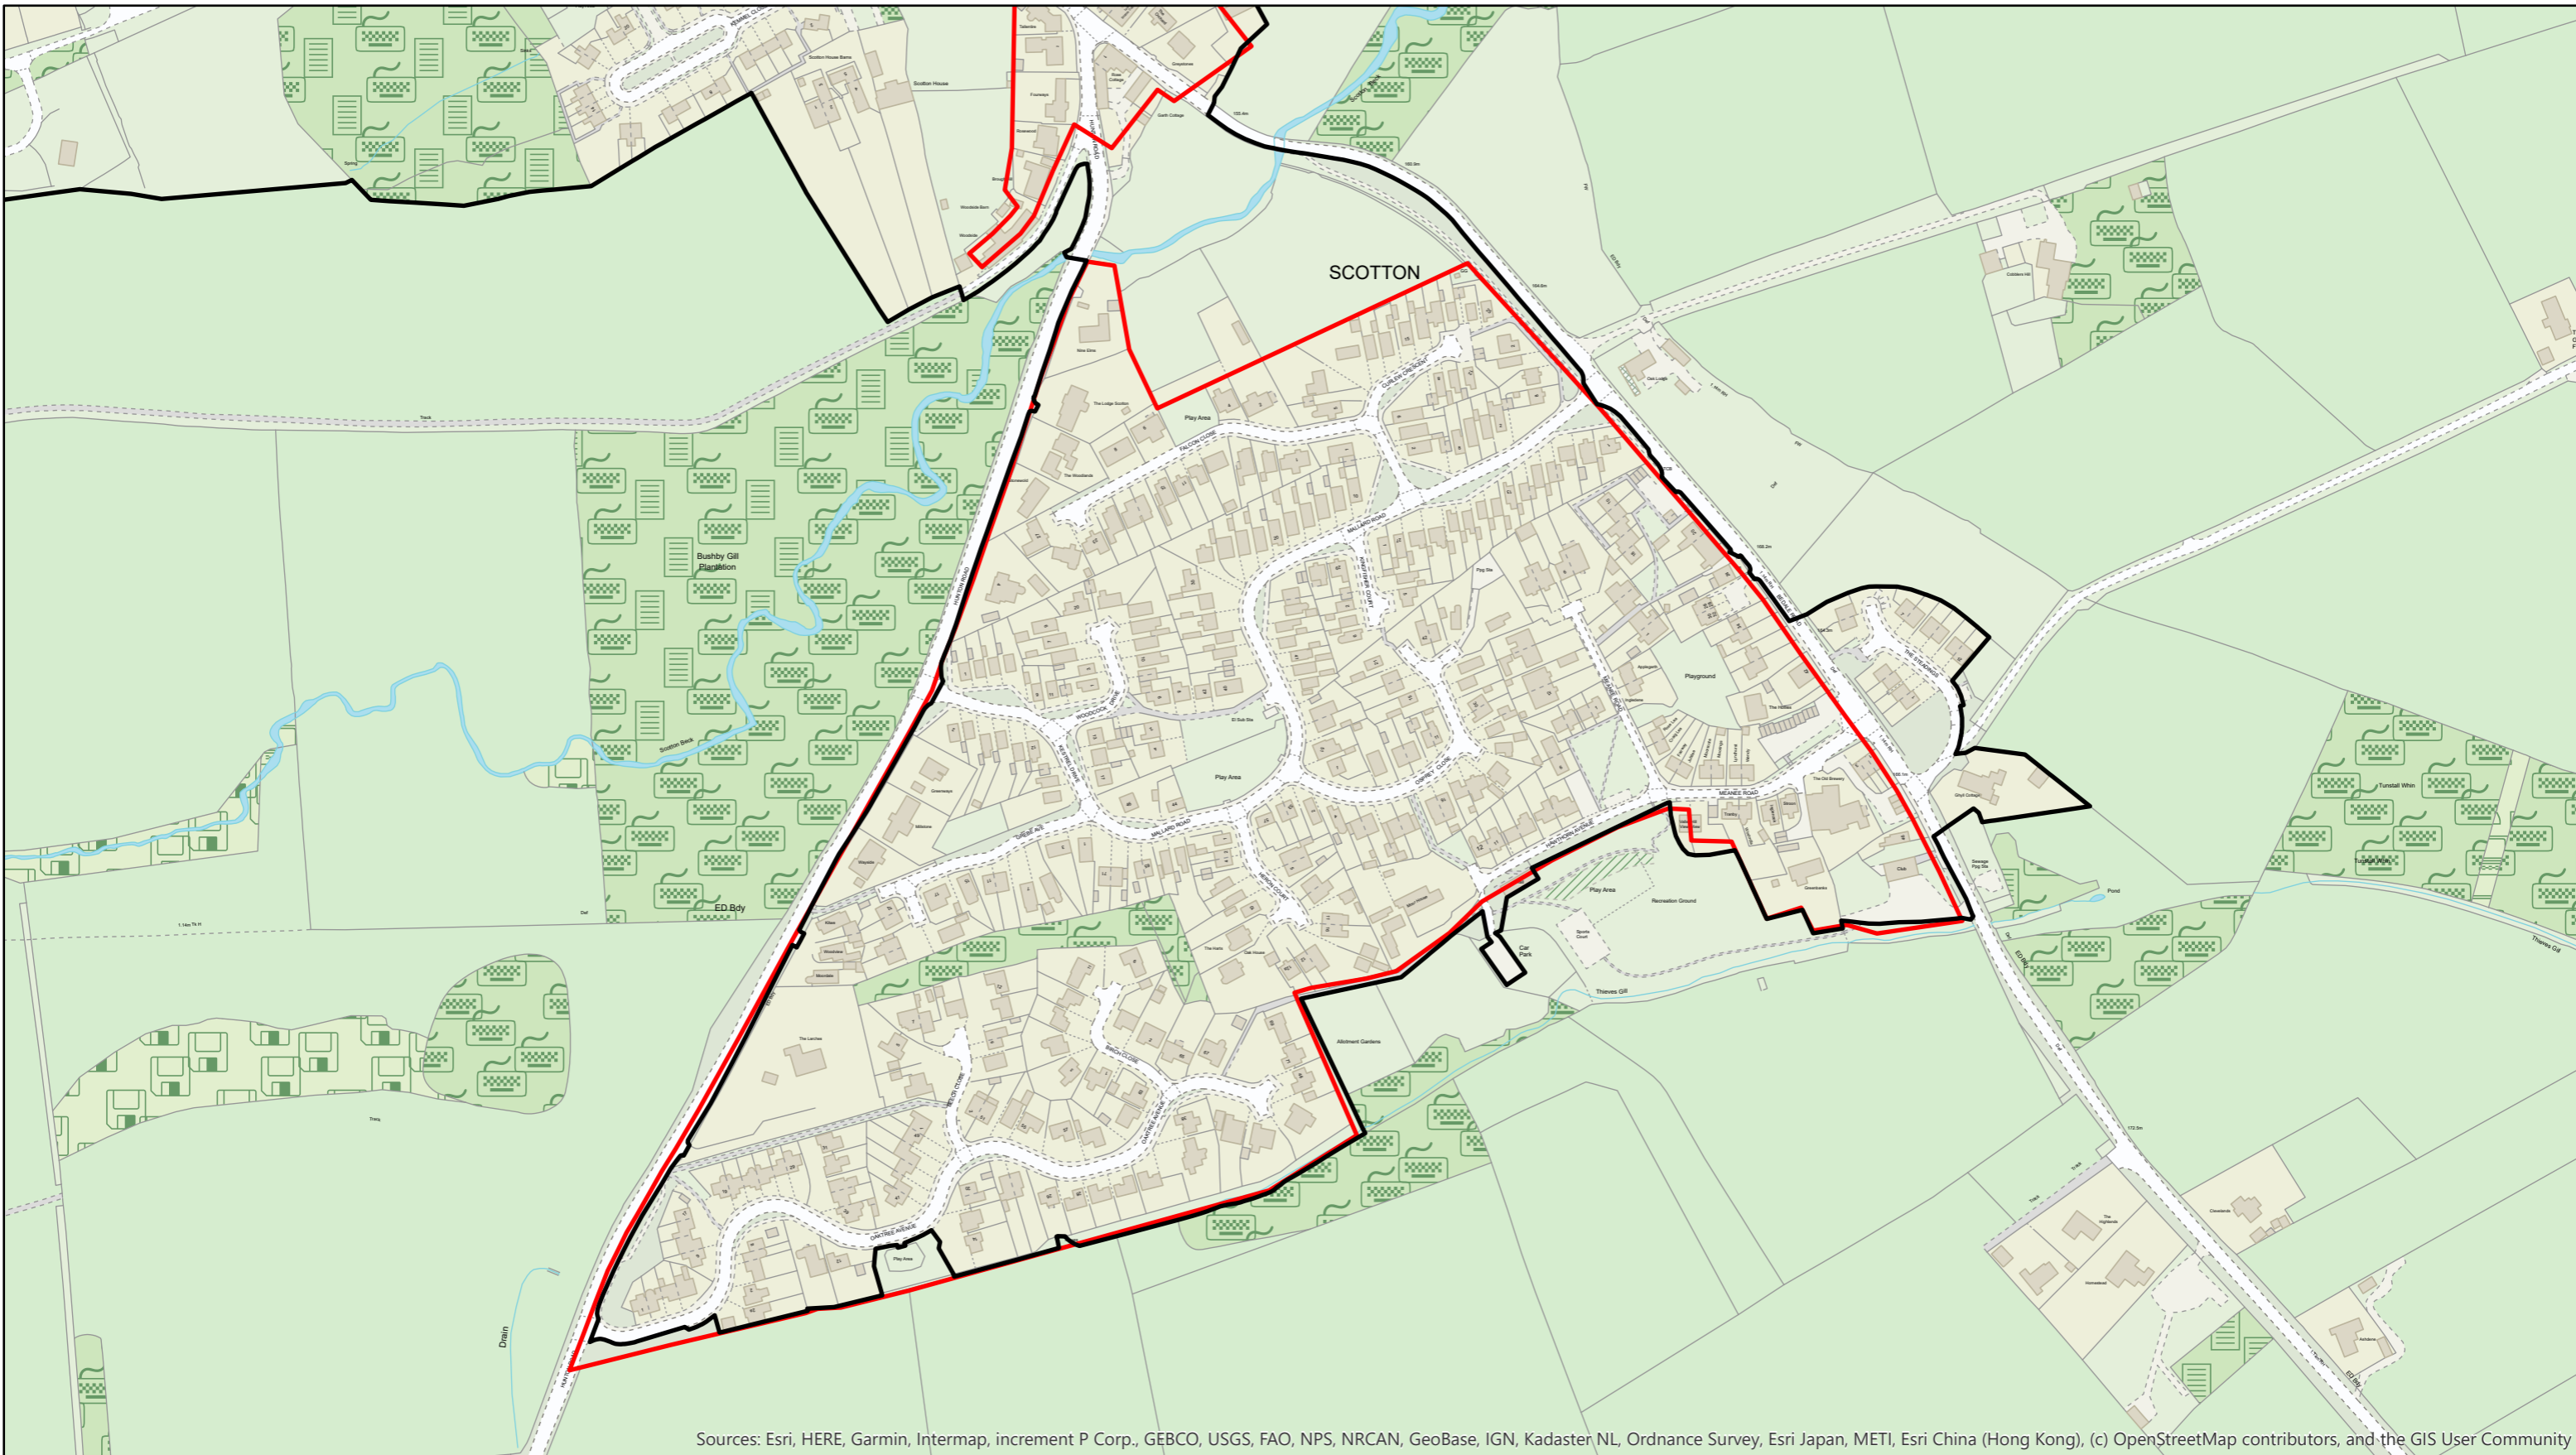

Catterick Garrison

Development Limits Review

Catterick Garrison

Central Richmondshire

Scale: 1:17,900

- Proposed Development Limits 2019
- Development Limit Boundaries

Development Limits Review

Catterick Garrison

Central Richmondshire

Scale: 1:3,131

- Proposed Development Limits 2019
- Development Limit Boundaries

Sources: Esri, HERE, Garmin, Intermap, increment P Corp., GEBCO, USGS, FAO, NPS, NRCAN, GeoBase, IGN, Kadaster NL, Ordnance Survey, Esri Japan, METI, Esri China (Hong Kong), (c) OpenStreetMap contributors, and the GIS User Community

Development Limits Review

Catterick Garrison

Central Richmondshire

Scale: 1:3,130

- Proposed Development Limits 2019
- Development Limit Boundaries

Scale: 1:3,130

Development Limits Review

Catterick Garrison