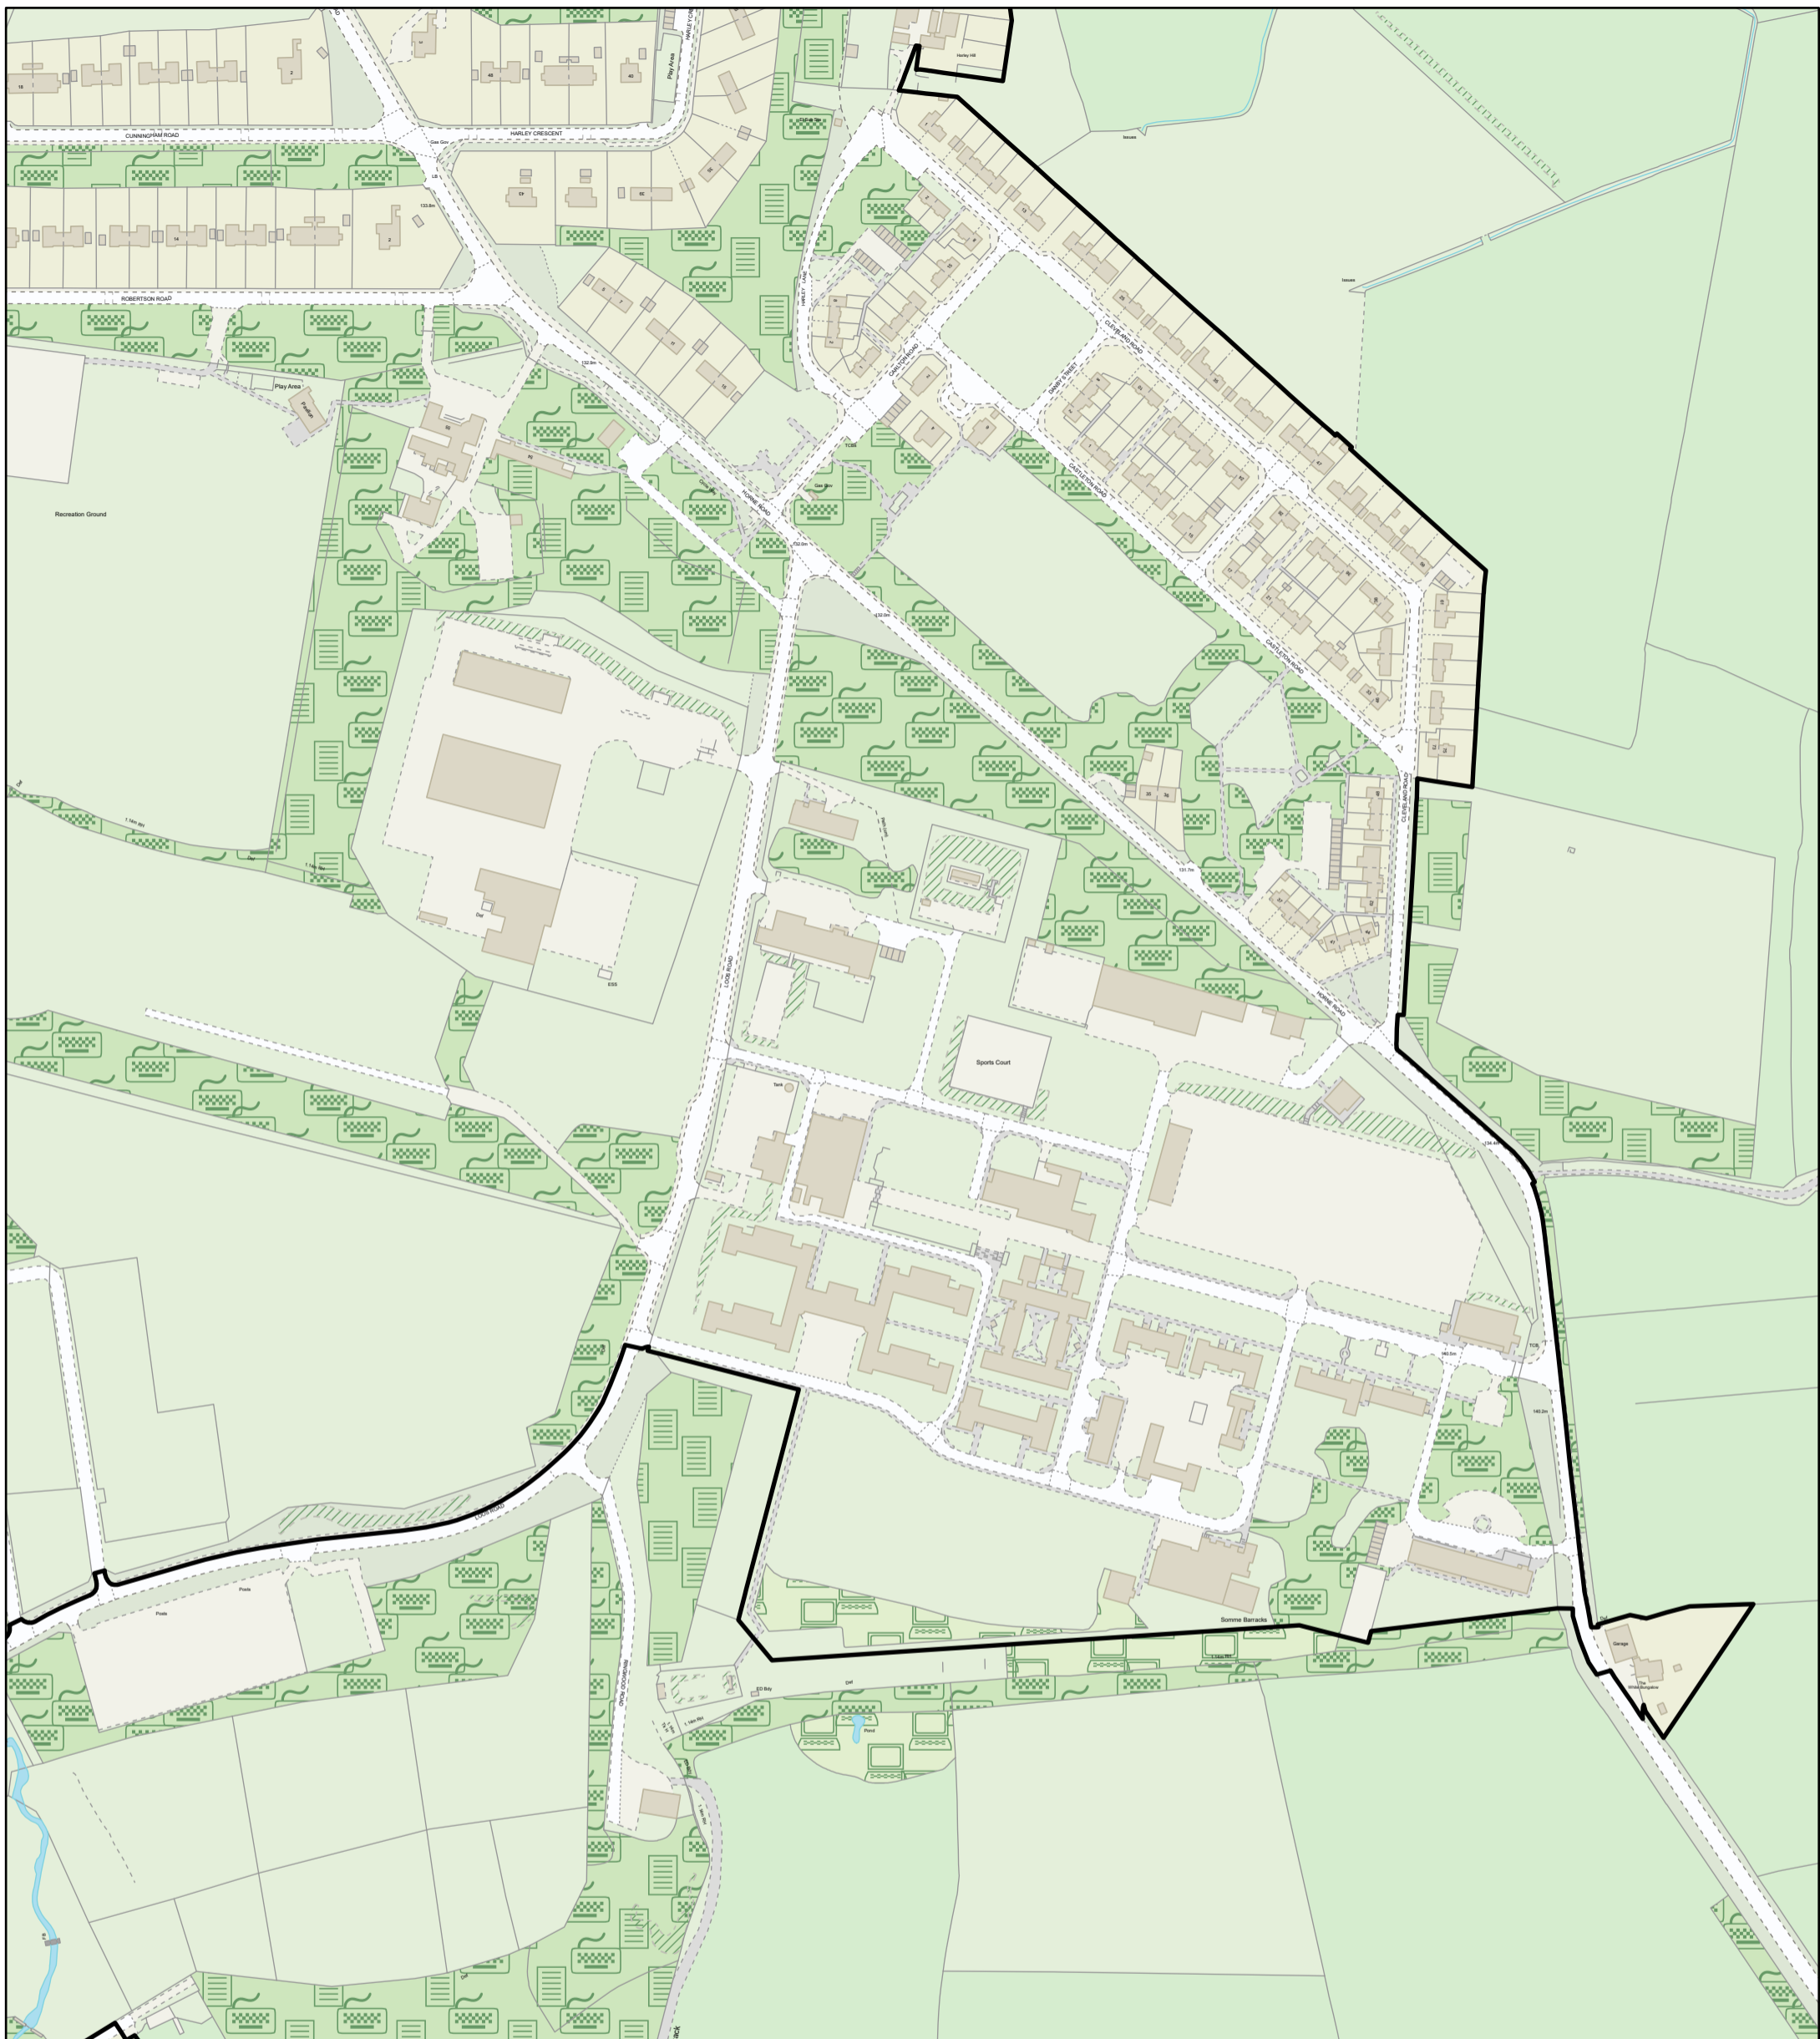

Central Richmondshire

Scale: 1:3,131

- Proposed Development Limits 2019
- Development Limit Boundaries

Sources: Esri, HERE, Garmin, Intermap, increment P Corp., GEBCO, USGS, FAO, NPS, NRCAN, GeoBase, IGN, Kadaster NL, Ordnance Survey, Esri Japan, METI, Esri China (Hong Kong), (c) OpenStreetMap contributors, and the GIS User Community

Scale: 1:3,130

Development Limits Review

Catterick Garrison

Central Richmondshire

-  Proposed Development Limits 2019
-  Development Limit Boundaries

Scale: 1:3,130

Development Limits Review

Catterick Garrison