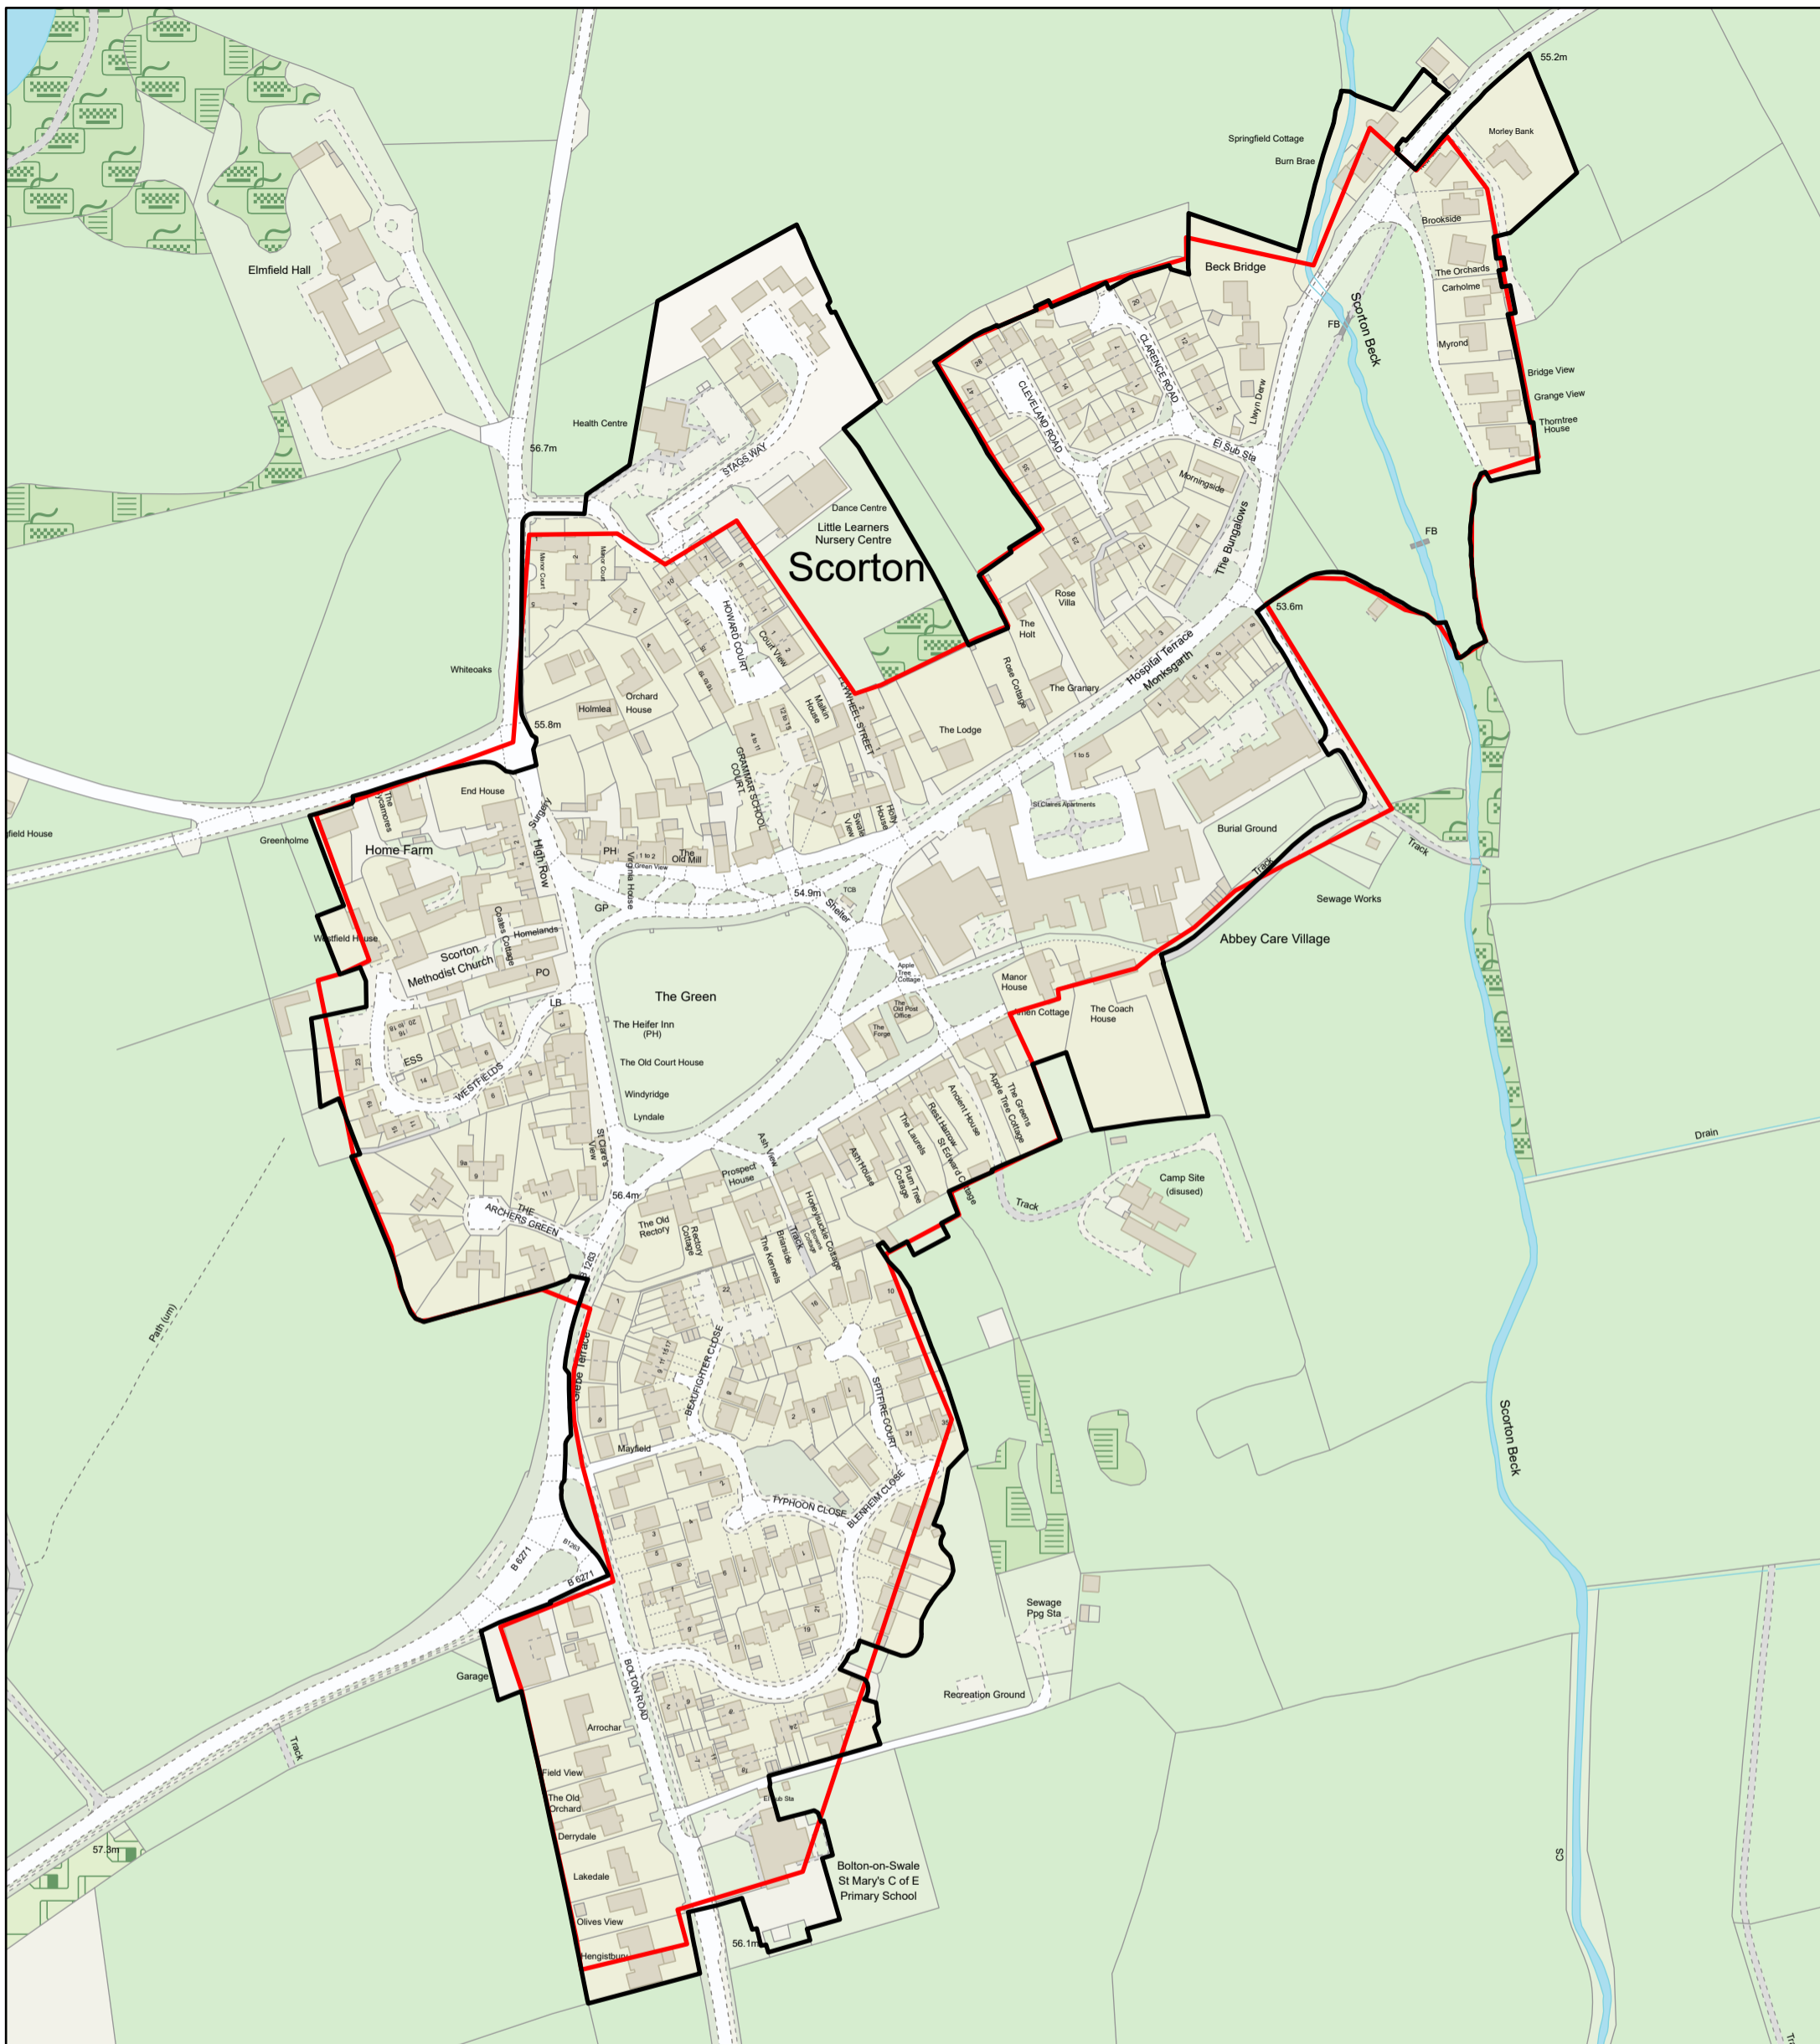

Brompton on Swale

Central Richmondshire

Scale: 1:3,000

- Proposed Development Limits 2019
- Development Limit Boundaries

REPRODUCED BY PERMISSION OF ORDNANCE SURVEY ON BEHALF OF HMSO. © CROWN COPYRIGHT AND DATABASE RIGHT 2019. LICENSE NUMBER 0100018642.

Scale: 1:1,900

Development Limits Review

Ellerton on Swale

Central Richmondshire

-  Proposed Development Limits 2019
-  Development Limit Boundaries

Scale: 1:3,200

Development Limits Review

Gatherley Road

Central Richmondshire

-  Proposed Development Limits 2019
-  Development Limit Boundaries

Scale: 1:3,200

Development Limits Review

Gatherley Road

Central Richmondshire

-  Proposed Development Limits 2019
-  Development Limit Boundaries

Scale: 1:2,950

Development Limits Review

Scorton

-  Proposed Development Limits 2019
-  Development Limit Boundaries

Central Richmondshire