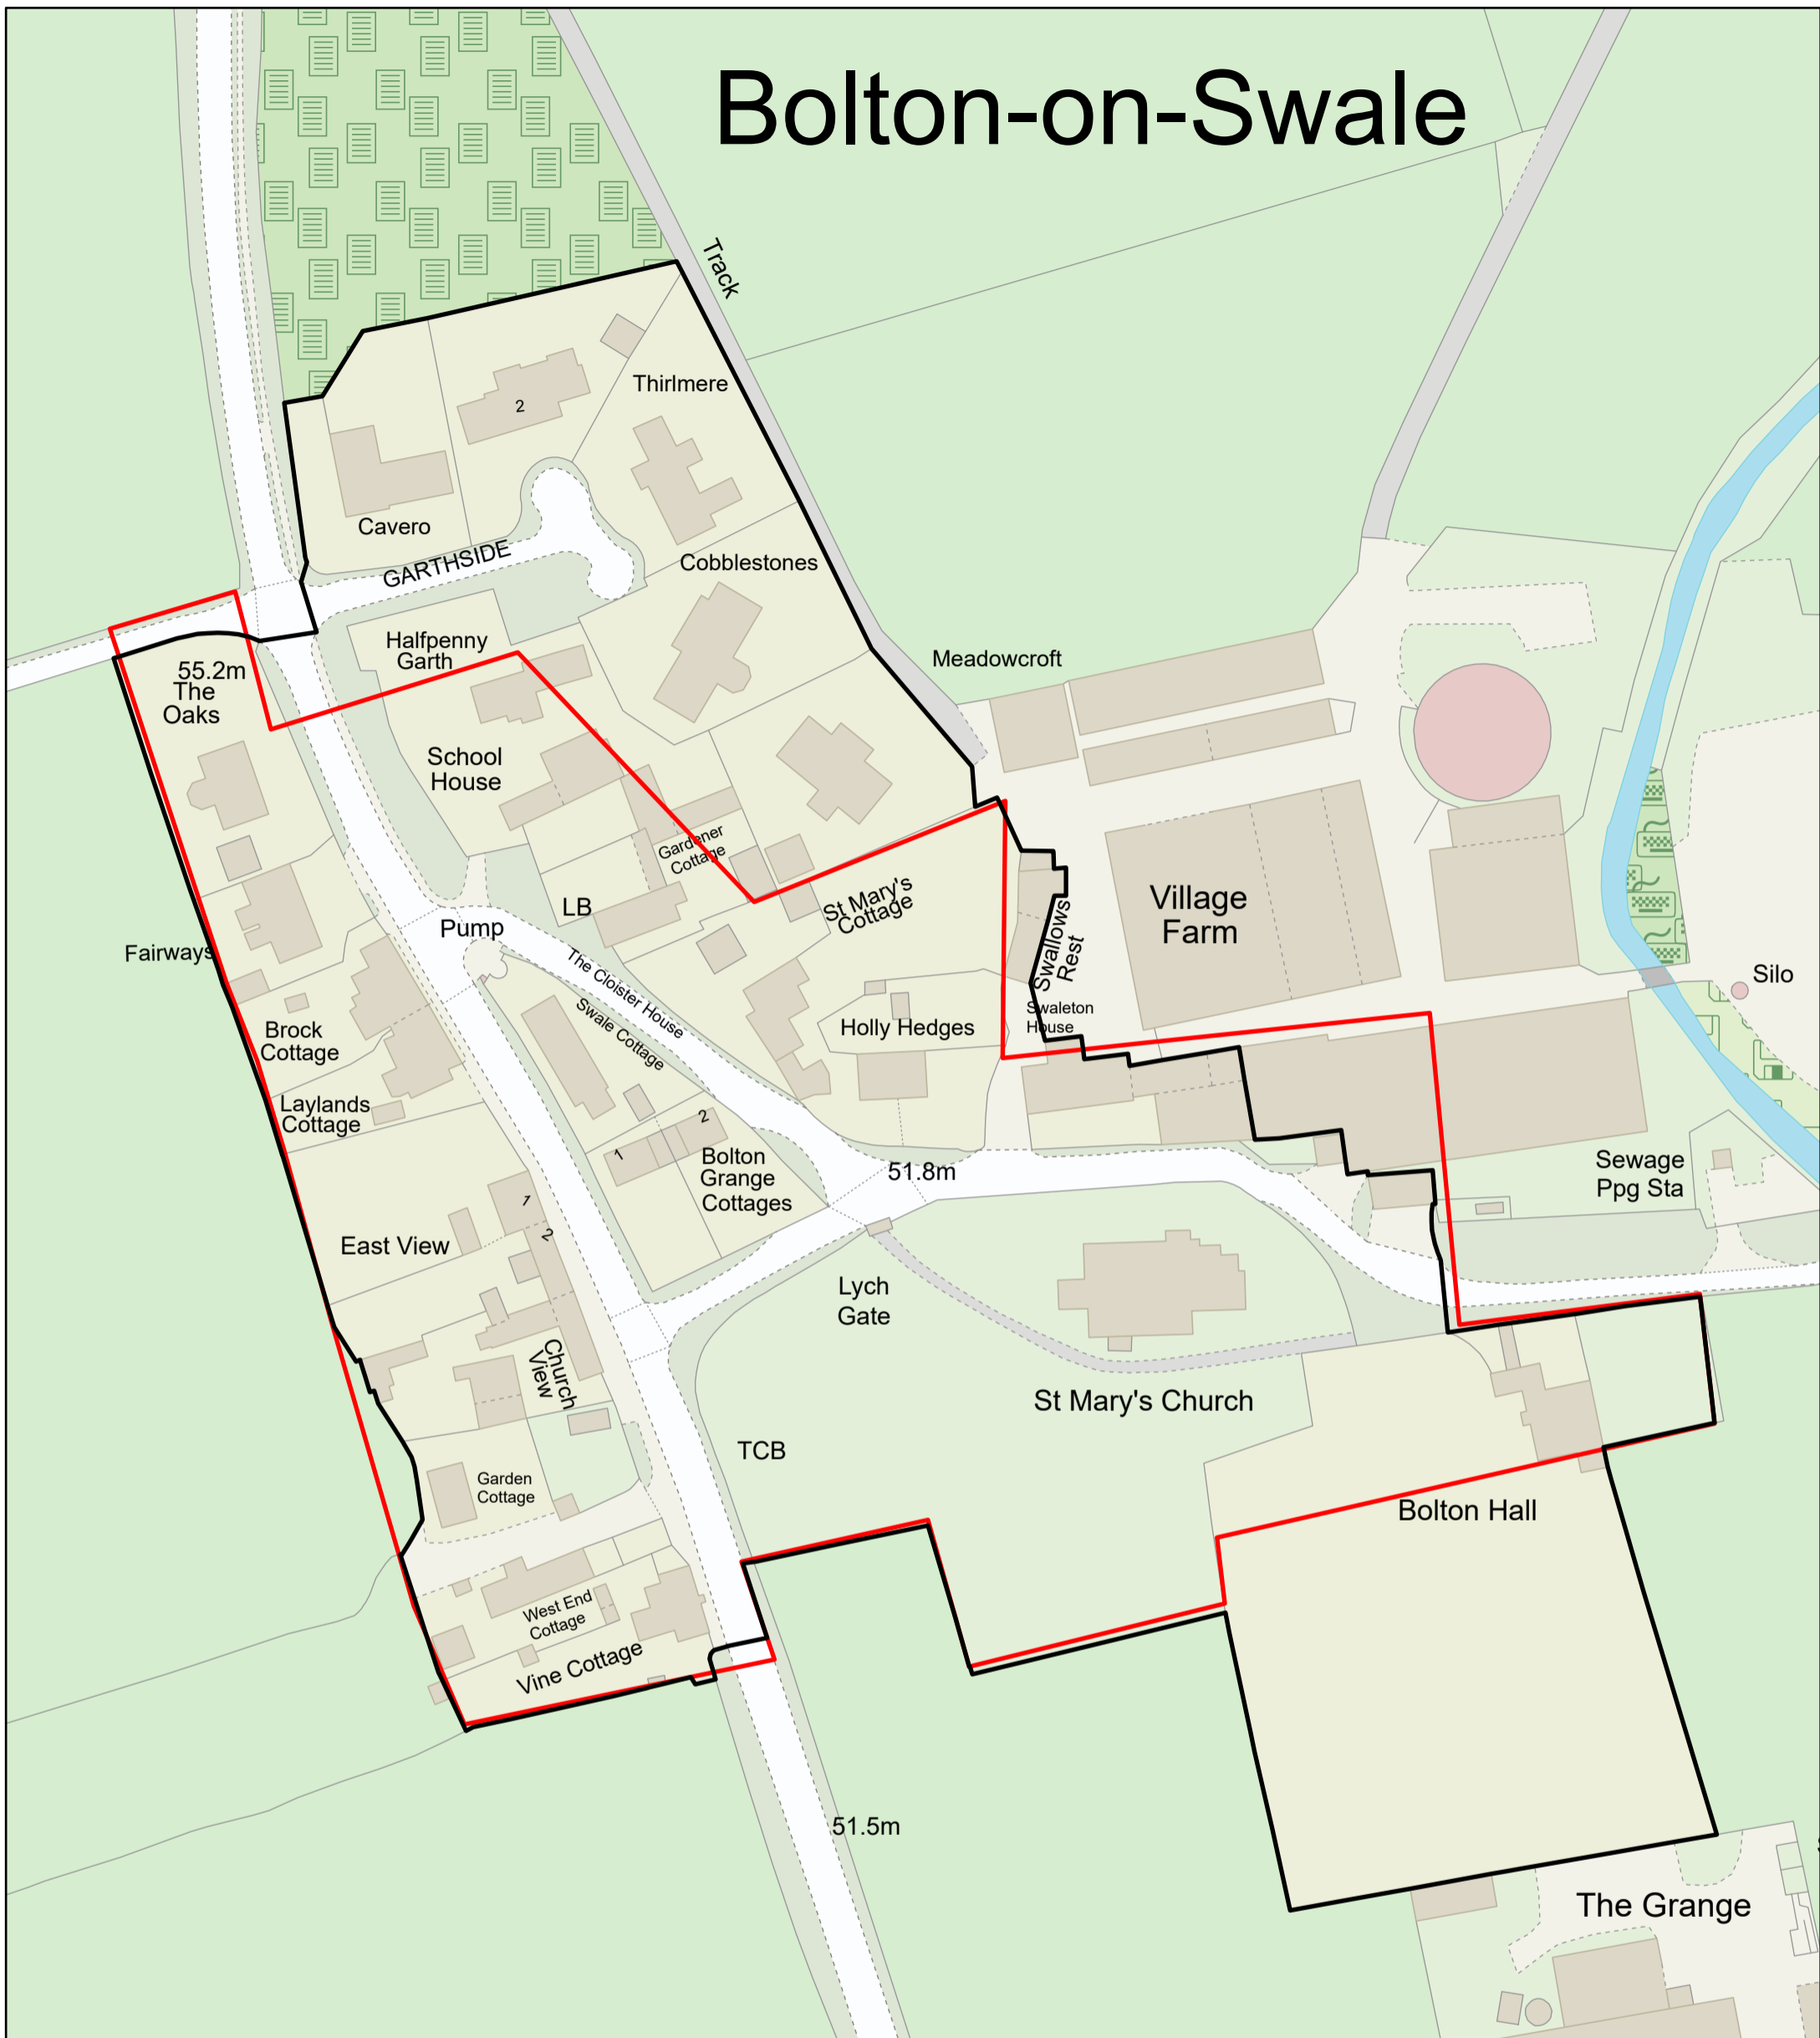

Catterick and Brompton on Swale

Bolton-on-Swale

Scale: 1:1,150

Development Limits Review

Bolton-on-Swale

Central Richmondshire

-  Proposed Development Limits 2019
-  Development Limit Boundaries

Development Limits Review

Brompton on Swale

Central Richmondshire

Scale: 1:3,000

- Proposed Development Limits 2019
- Development Limit Boundaries

REPRODUCED BY PERMISSION OF ORDNANCE SURVEY ON BEHALF OF HMSO. © CROWN COPYRIGHT AND DATABASE RIGHT 2019. LICENSE NUMBER 0100018642.

Scale: 1:1,900

Development Limits Review

Ellerton on Swale

Central Richmondshire

-  Proposed Development Limits 2019
-  Development Limit Boundaries

Scale: 1:3,200

Development Limits Review

Gatherley Road