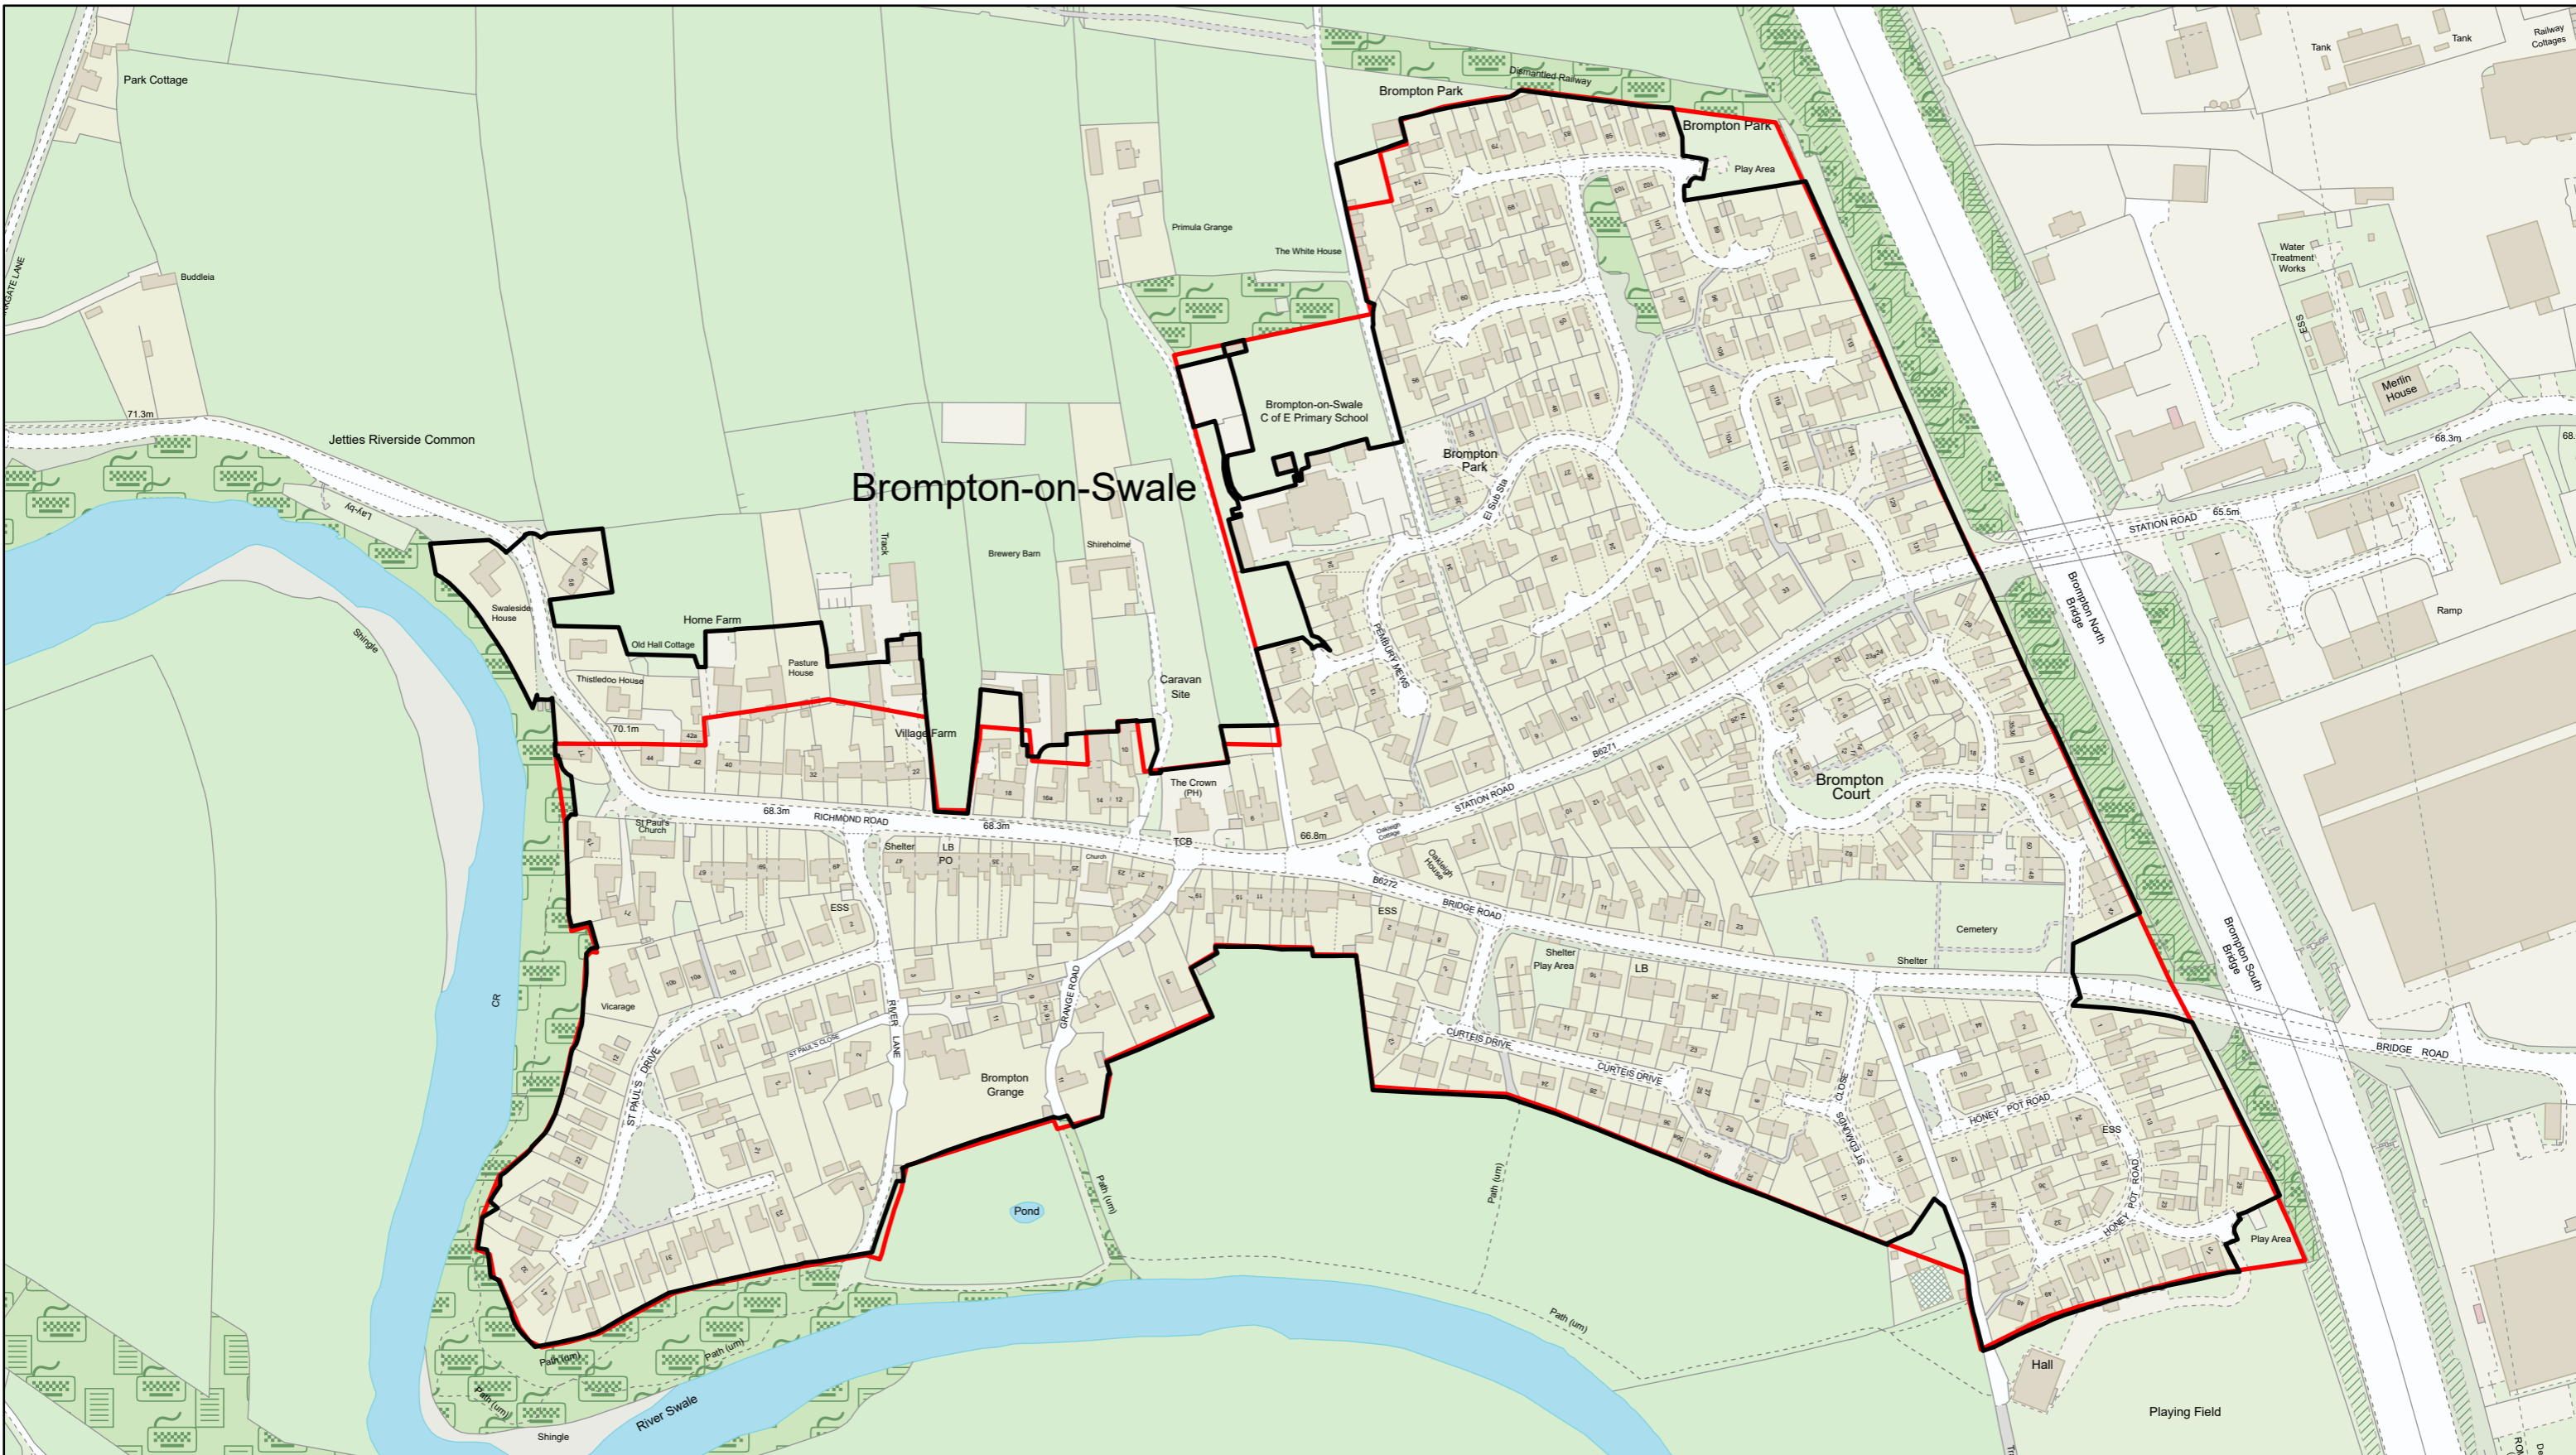

Catterick and Brompton on Swale

Bolton-on-Swale

Scale: 1:1,150

Development Limits Review

Bolton-on-Swale

Central Richmondshire

-  Proposed Development Limits 2019
-  Development Limit Boundaries

Development Limits Review

Brompton on Swale

Central Richmondshire

Scale: 1:3,000

- Proposed Development Limits 2019
- Development Limit Boundaries

REPRODUCED BY PERMISSION OF ORDNANCE SURVEY ON BEHALF OF HMSO. © CROWN COPYRIGHT AND DATABASE RIGHT 2019. LICENSE NUMBER 0100018642.