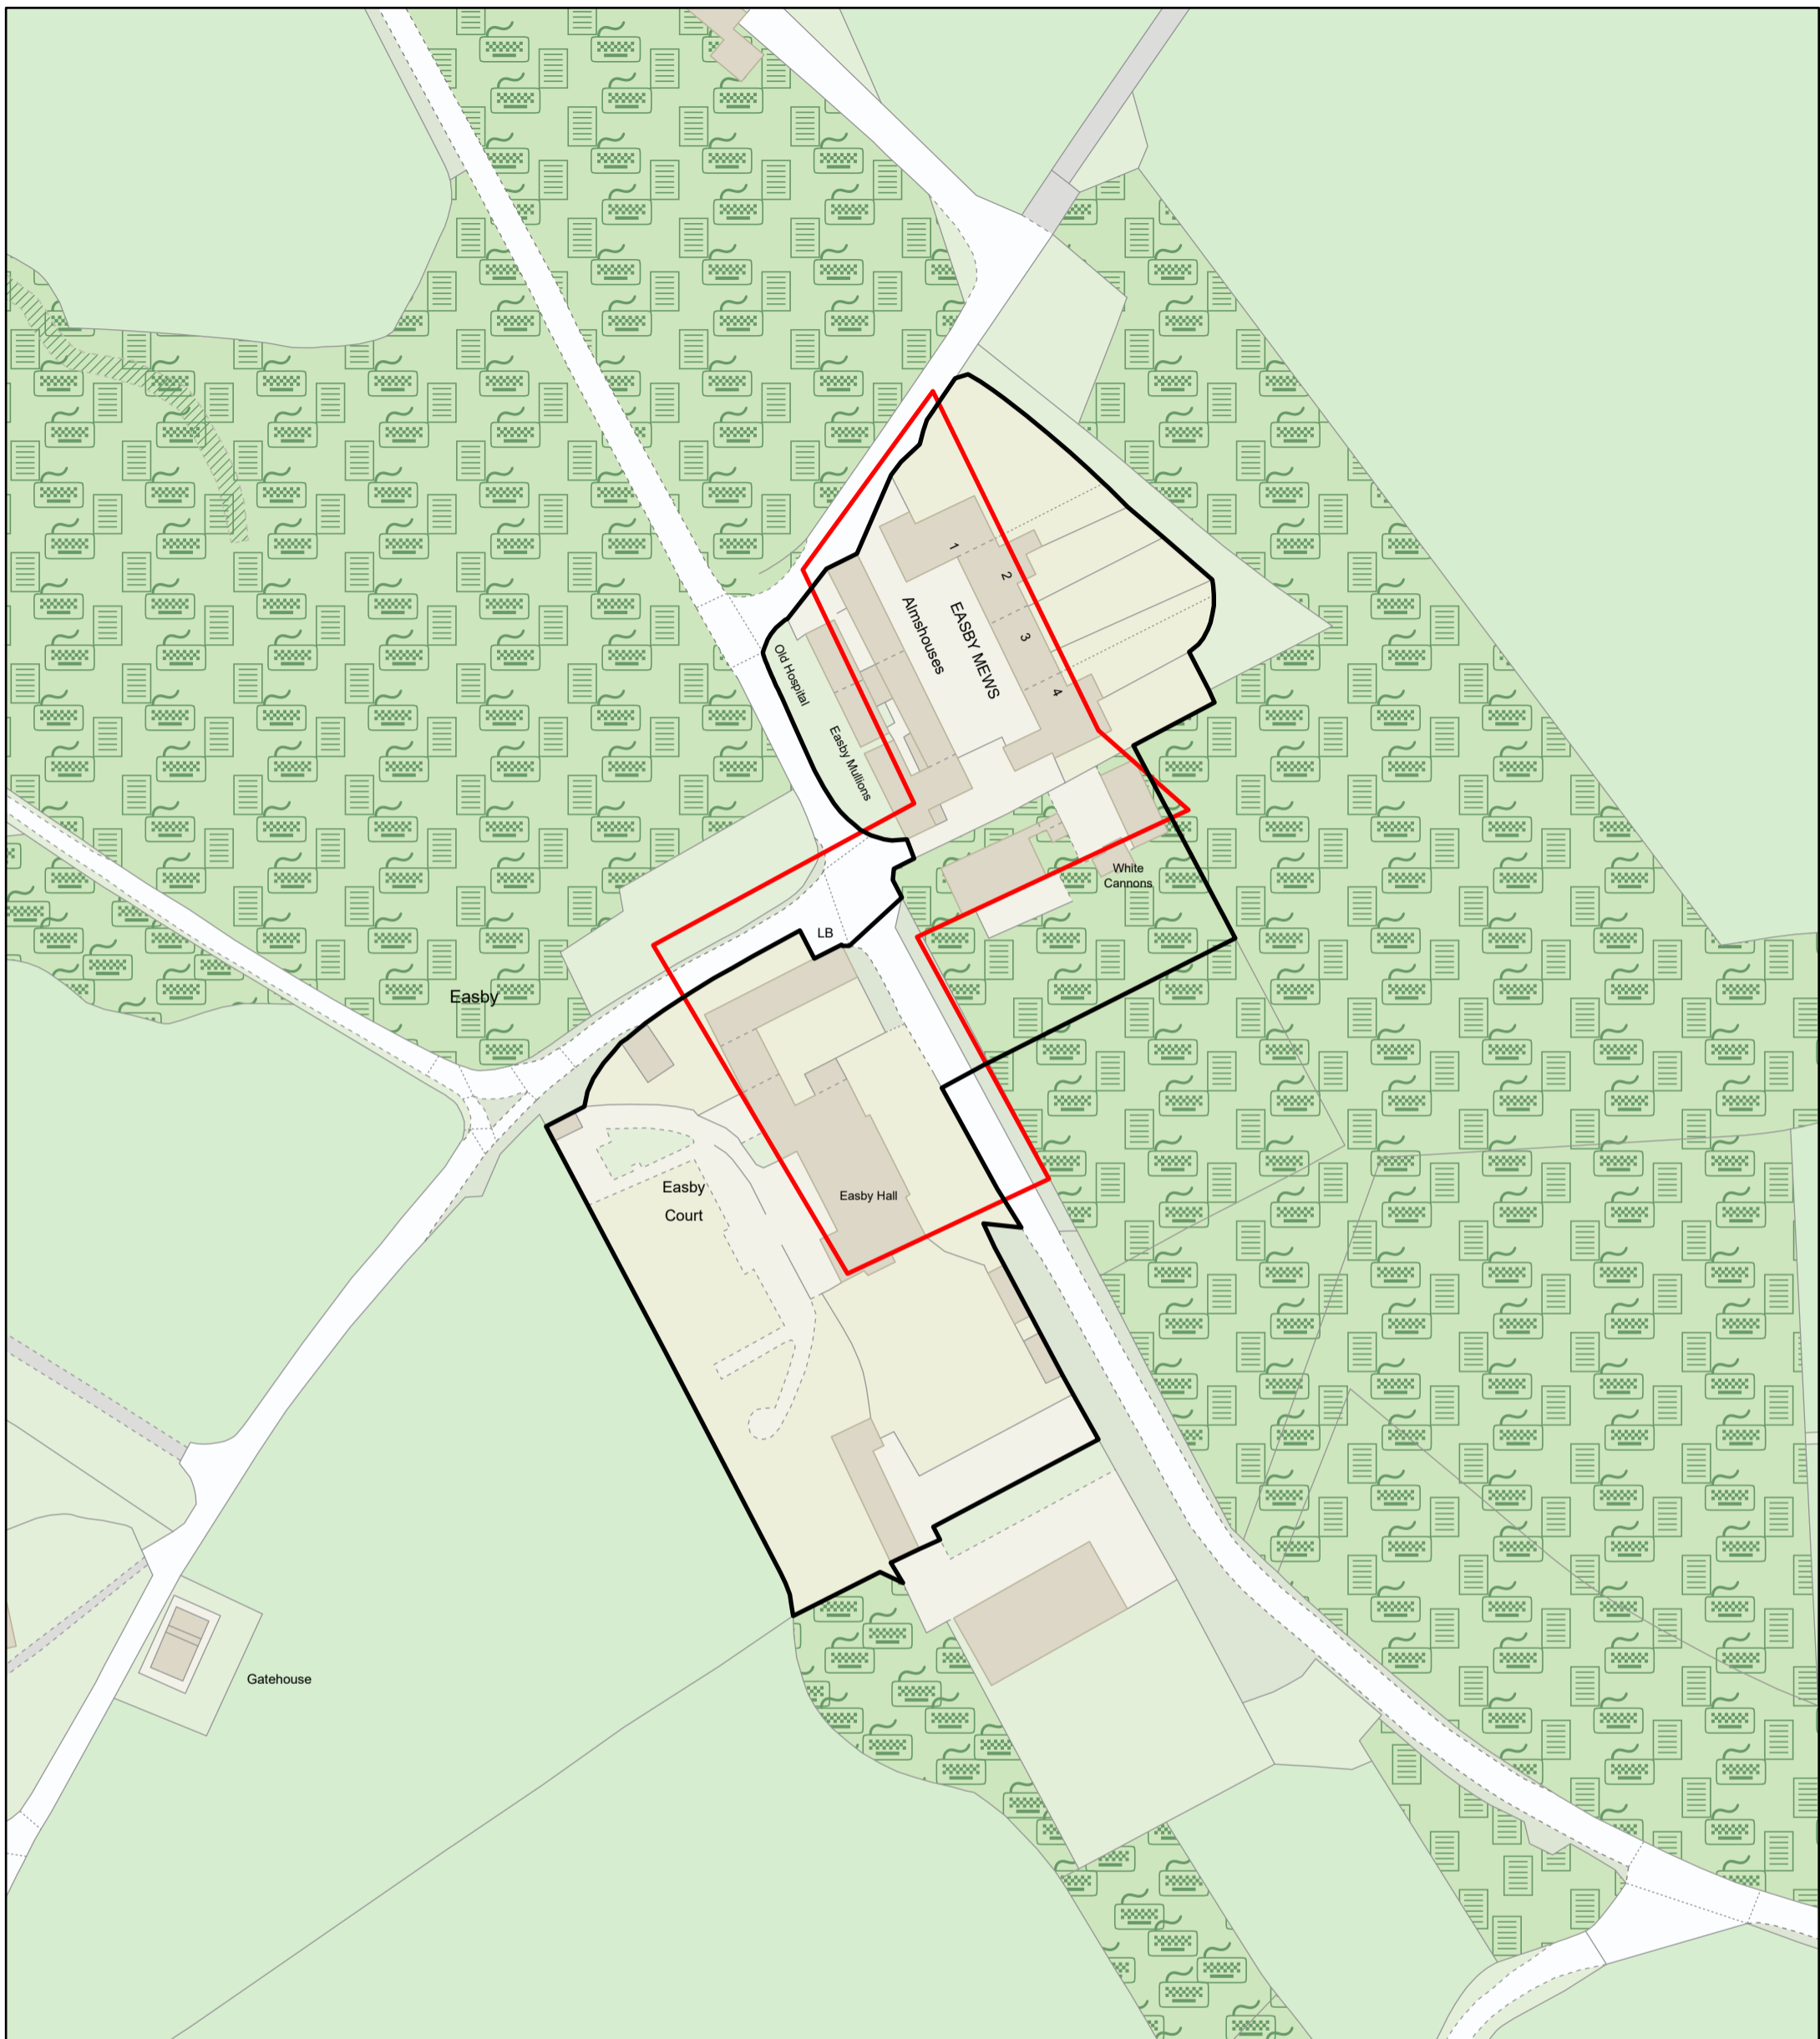

Scale: 1:1,073

Development Limits Review

Easby

Central Richmondshire

- Proposed Development Limits 2019
- Development Limit Boundaries