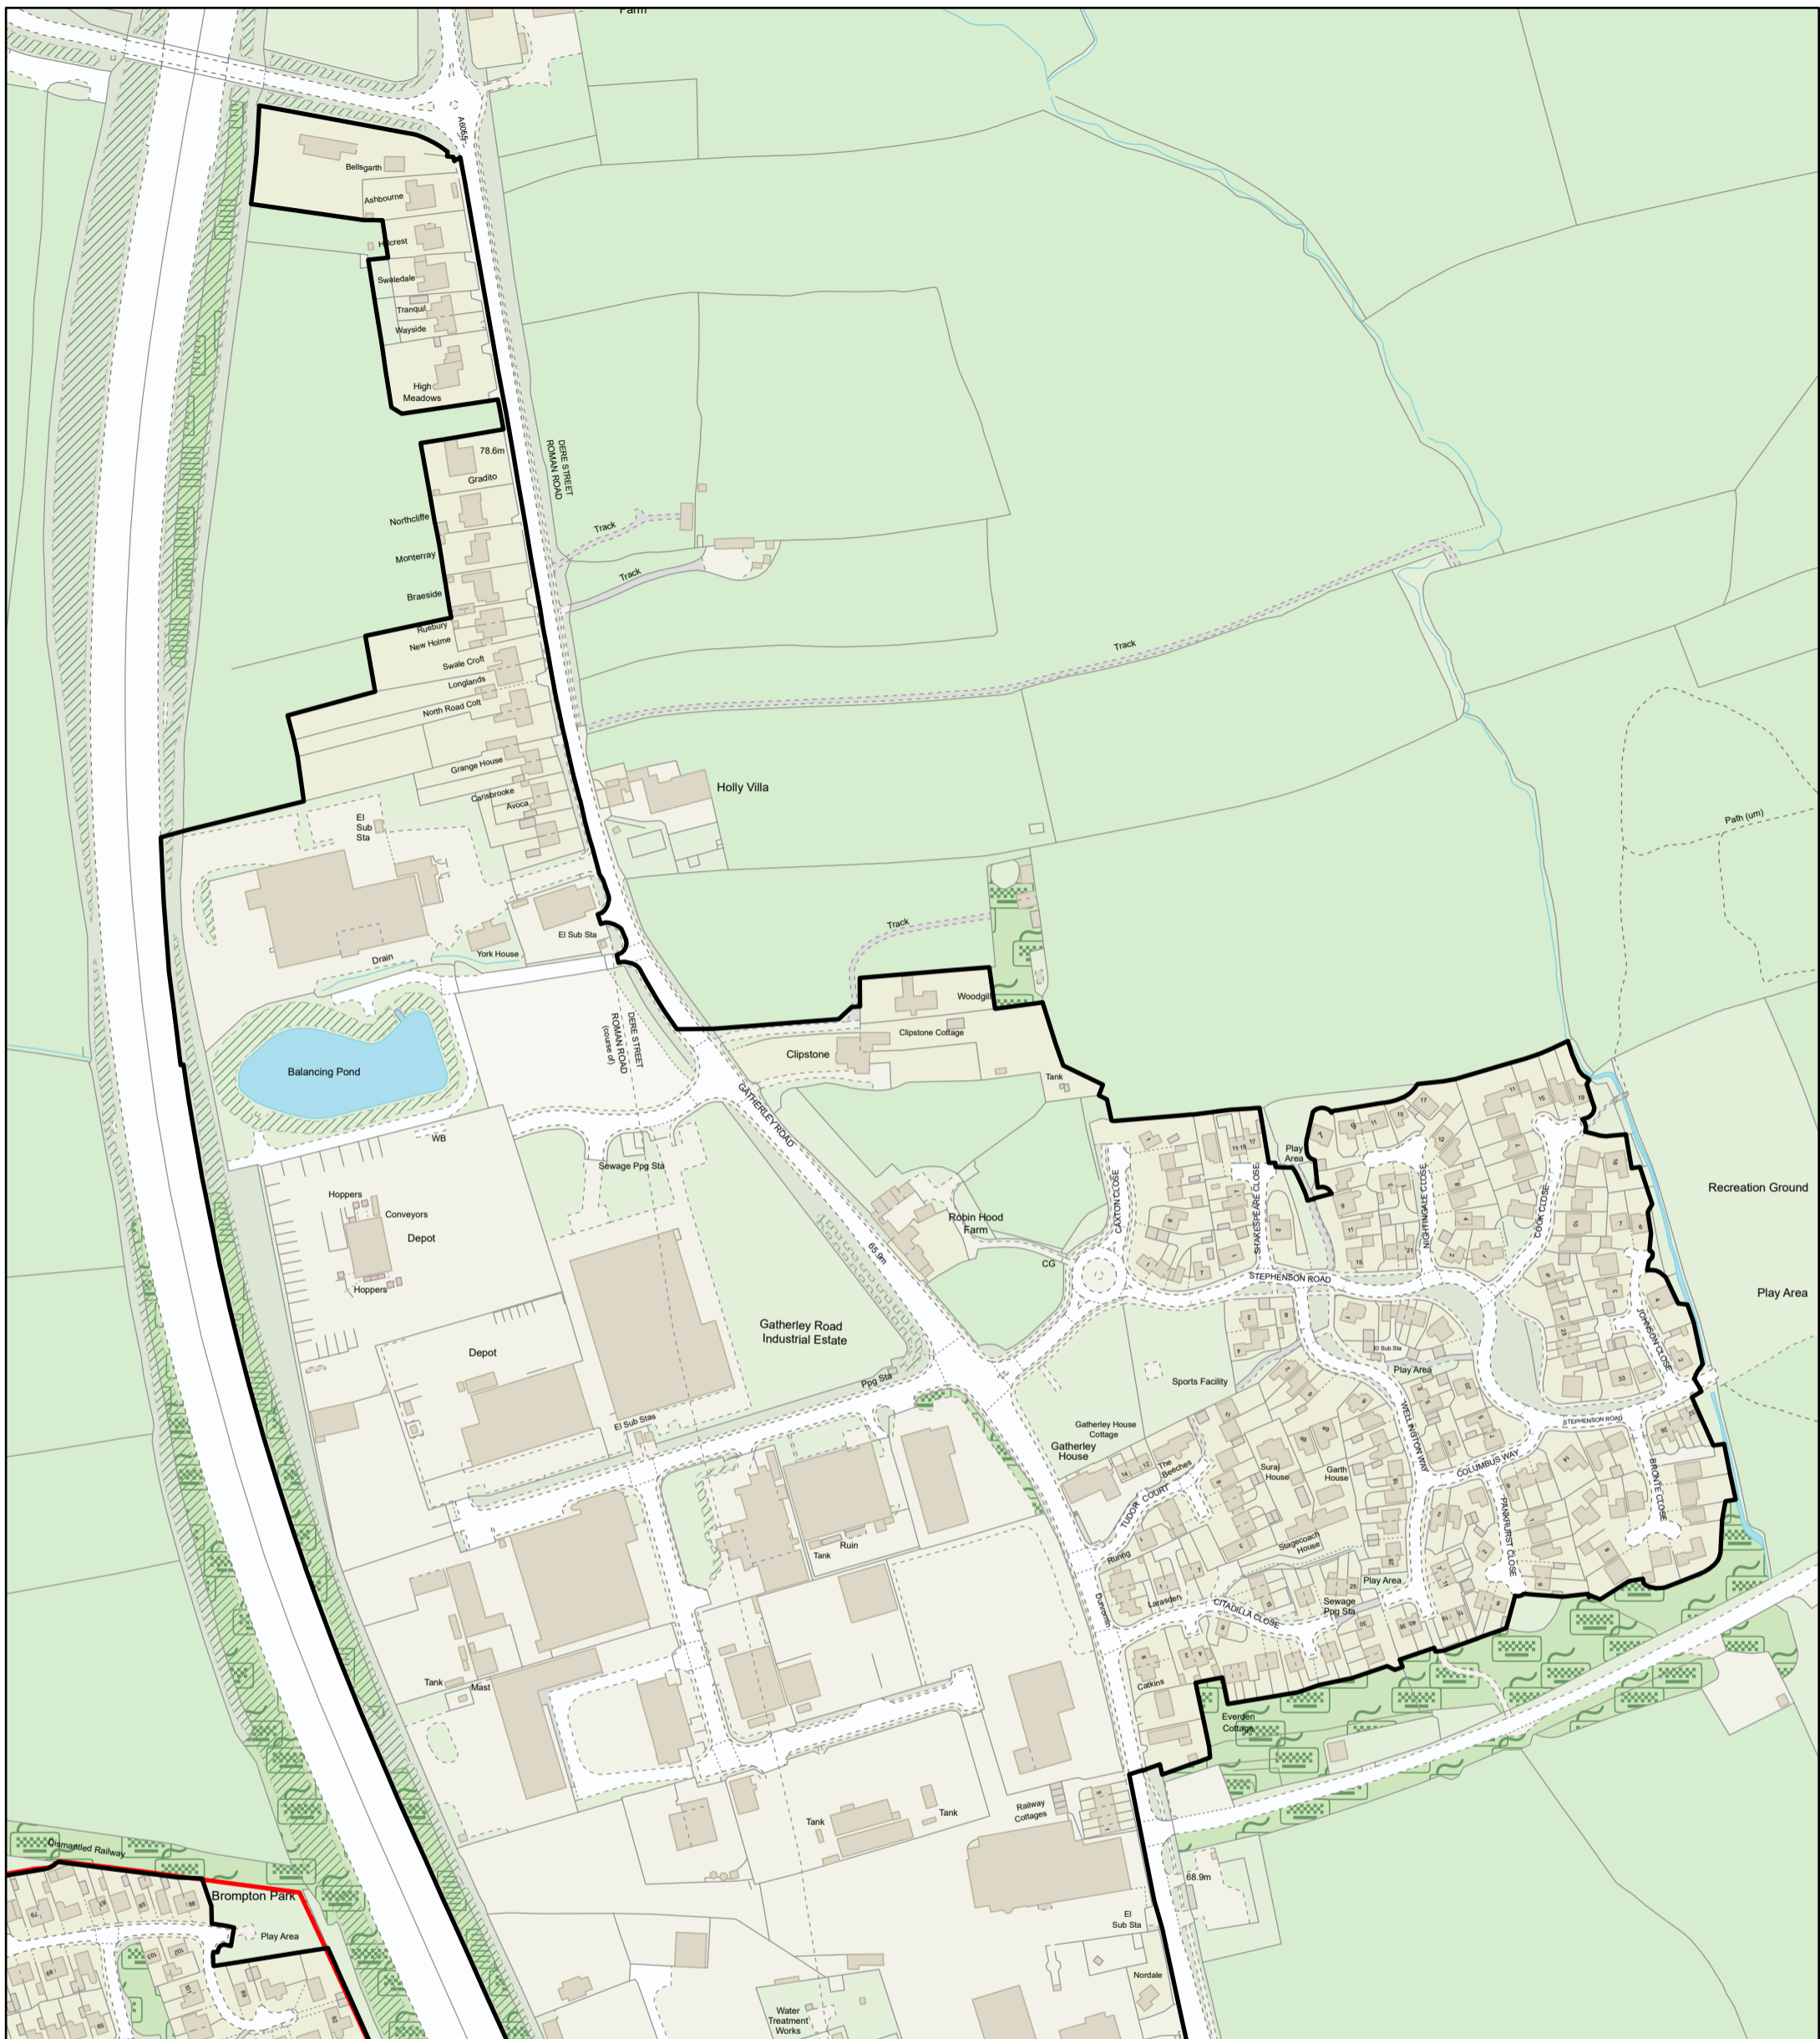

Scale: 1:1,900

Development Limits Review

Ellerton on Swale

Central Richmondshire

-  Proposed Development Limits 2019
-  Development Limit Boundaries

Scale: 1:3,200

Development Limits Review

Gatherley Road

Central Richmondshire

-  Proposed Development Limits 2019
-  Development Limit Boundaries

Scale: 1:3,200

Development Limits Review

Gatherley Road

Central Richmondshire

-  Proposed Development Limits 2019
-  Development Limit Boundaries

Scale: 1:2,950

Development Limits Review

Scorton

-  Proposed Development Limits 2019
-  Development Limit Boundaries

Central Richmondshire