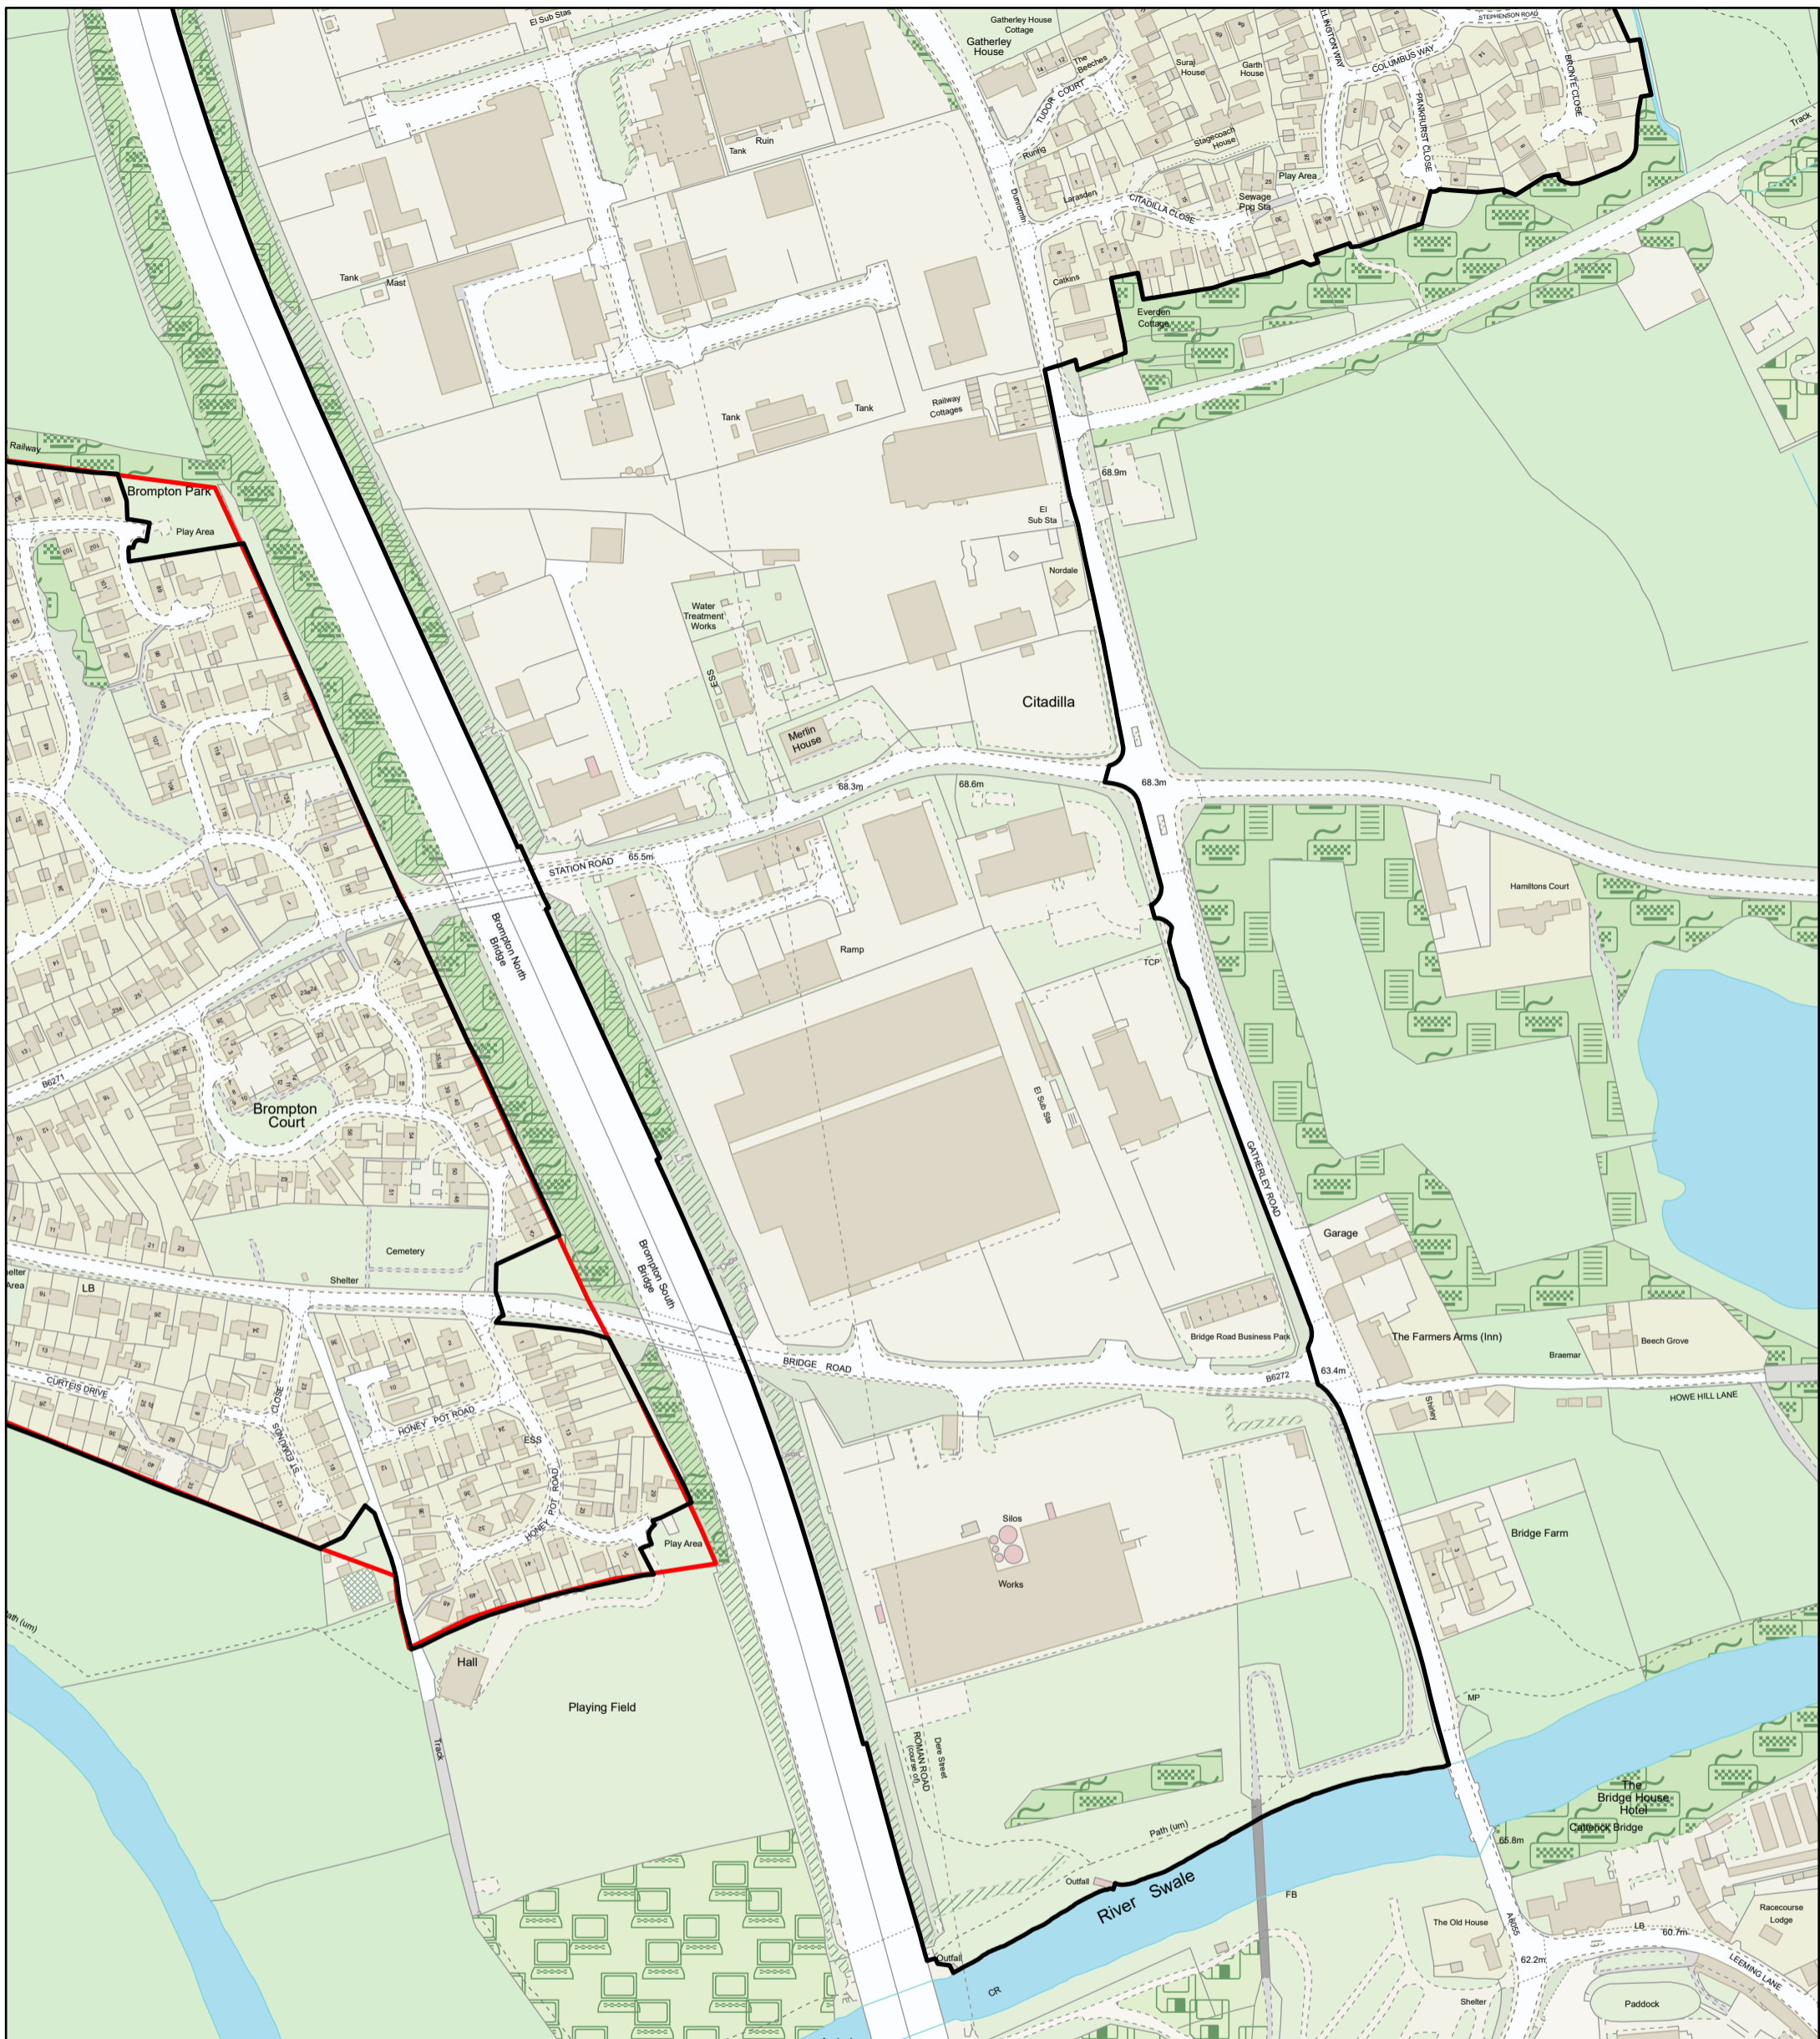

Scale: 1:1,900

Development Limits Review

Ellerton on Swale

Central Richmondshire

-  Proposed Development Limits 2019
-  Development Limit Boundaries

Scale: 1:3,200

Development Limits Review

Gatherley Road

Central Richmondshire

-  Proposed Development Limits 2019
-  Development Limit Boundaries

Scale: 1:3,200

Development Limits Review

Gatherley Road

Central Richmondshire

-  Proposed Development Limits 2019
-  Development Limit Boundaries

Scale: 1:2,950

Development Limits Review

Scorton

-  Proposed Development Limits 2019
-  Development Limit Boundaries

Central Richmondshire