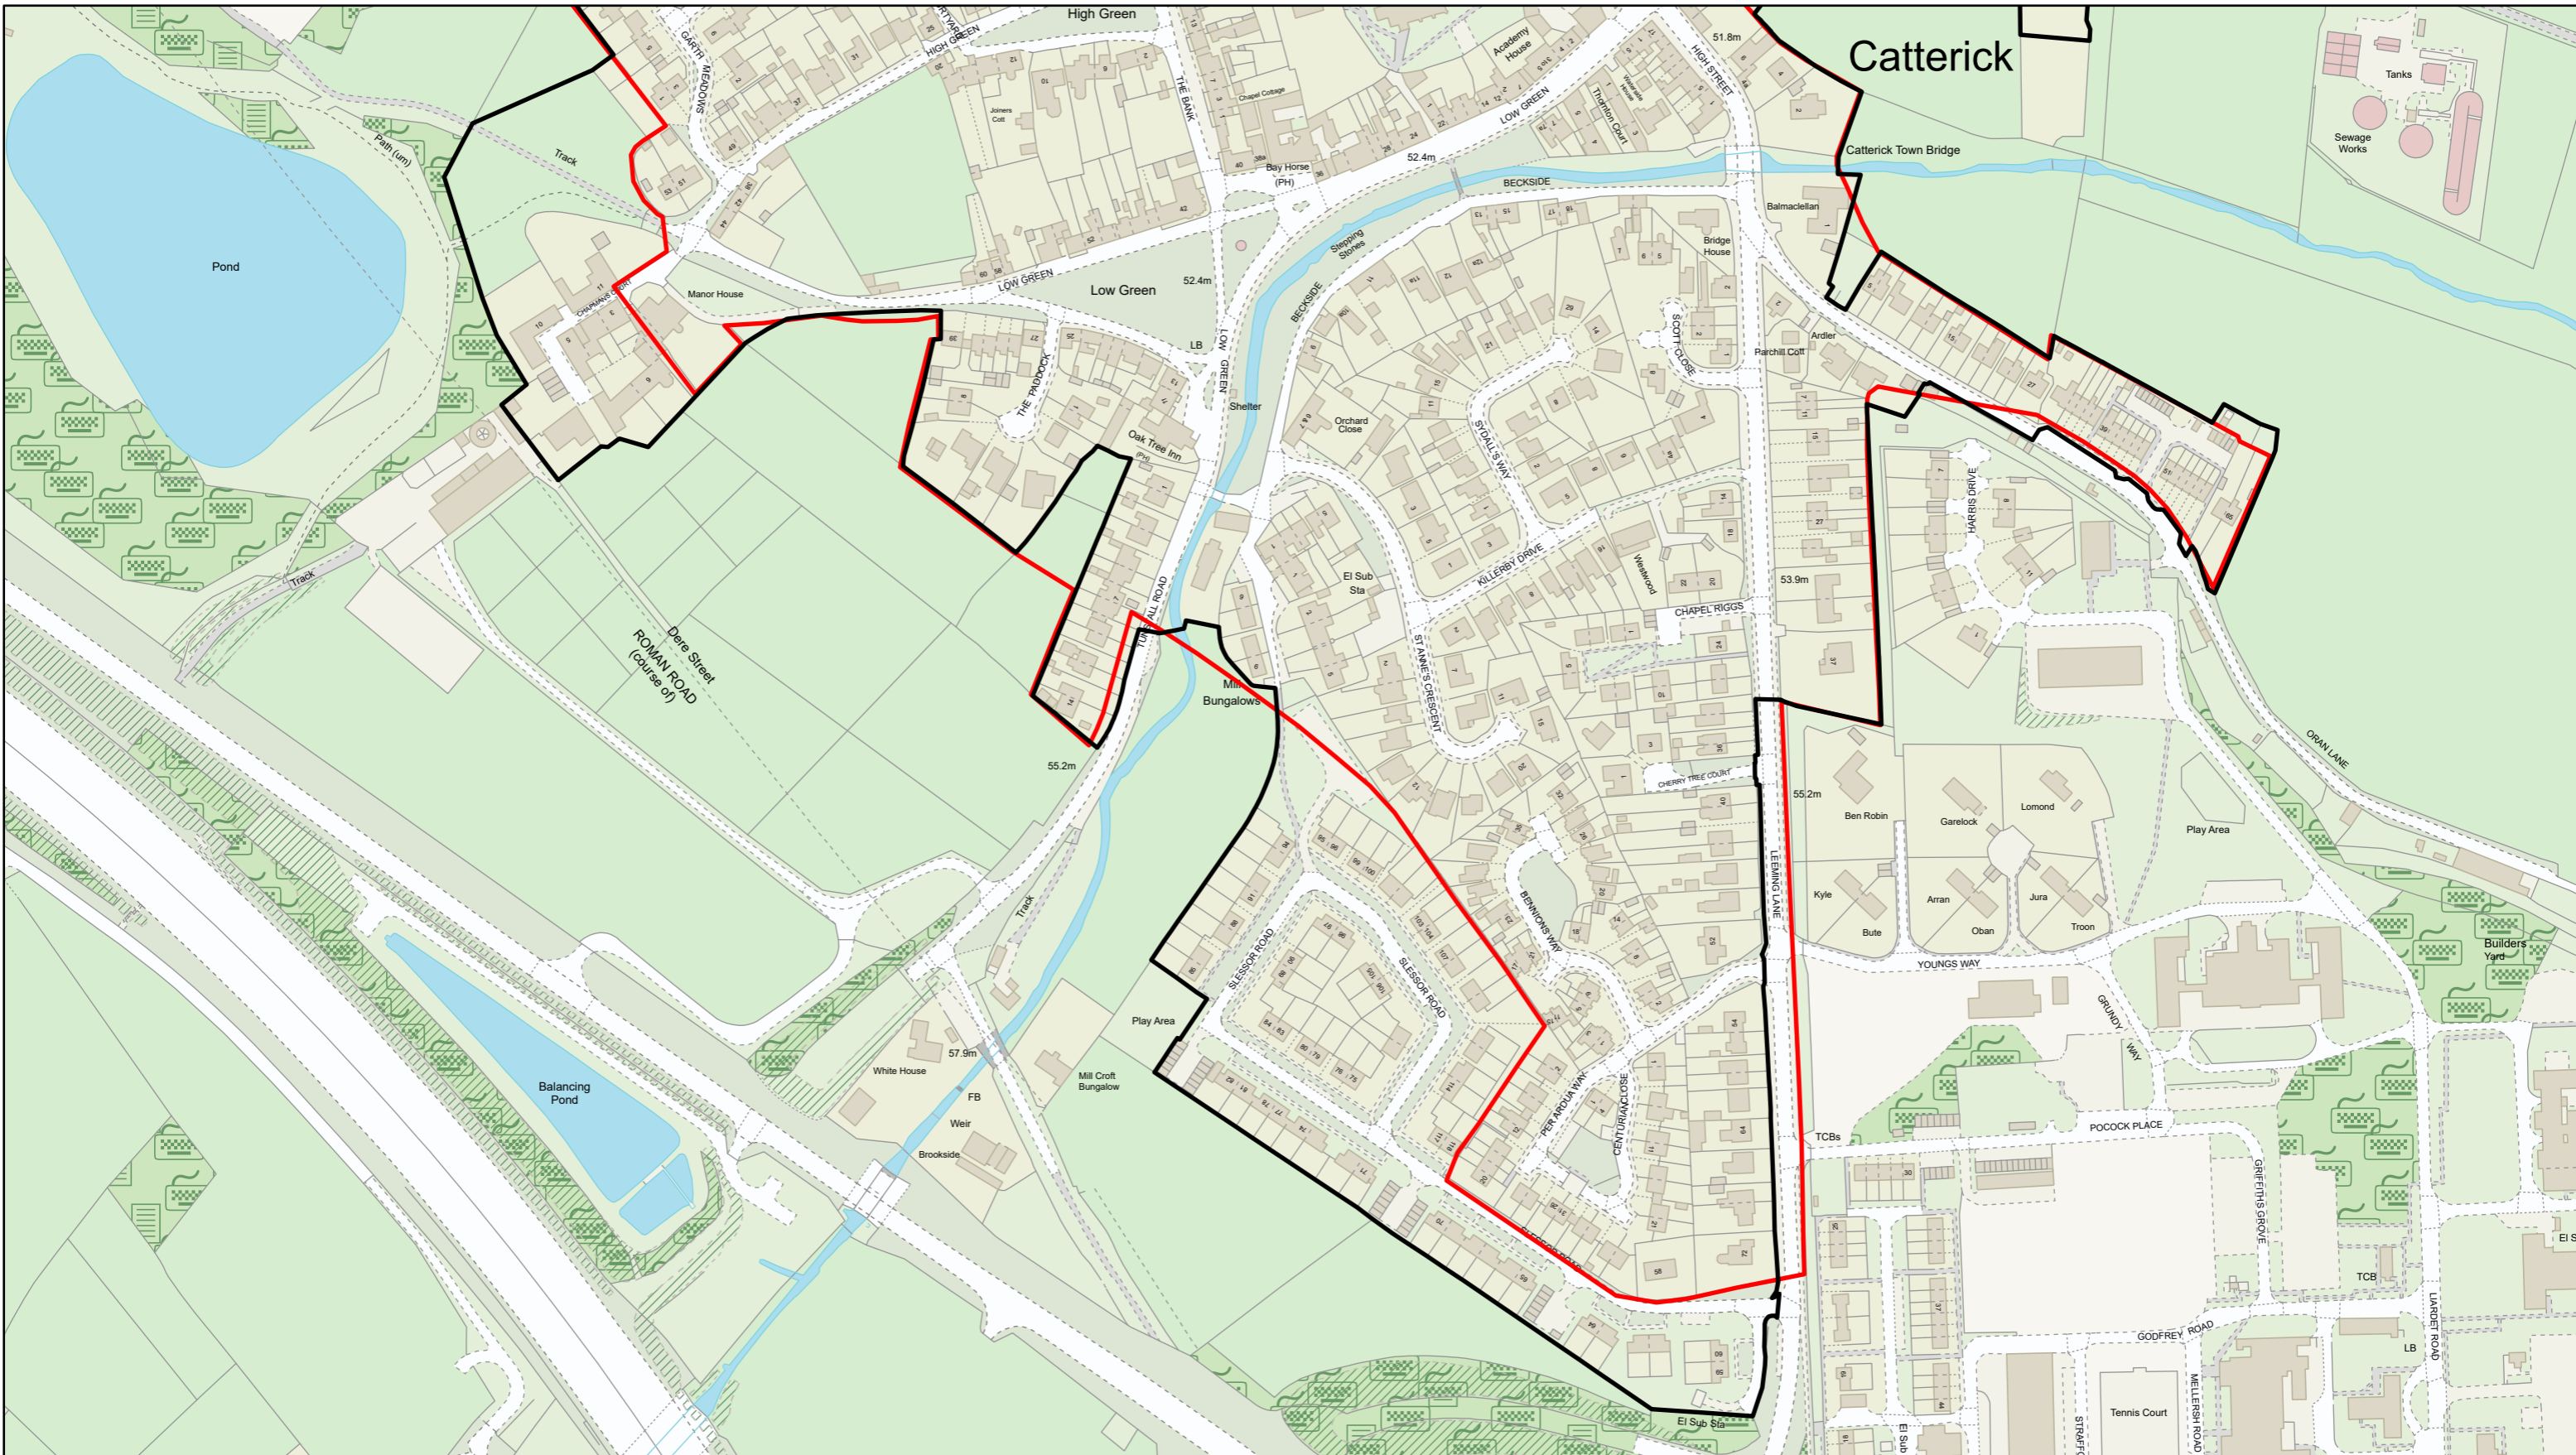

Scale: 1:2,000

Development Limits Review

Brough with St Giles

Central Richmondshire

-  Proposed Development Limits 2019
-  Development Limit Boundaries

Scale: 1:2,900

Development Limits Review

Catterick Village (1)

- Proposed Development Limits 2019
- Development Limit Boundaries

Central Richmondshire

Development Limits Review

Catterick Village (2)

Central Richmondshire

Scale: 1:2,800

- Proposed Development Limits 2019
- Development Limit Boundaries

Scale: 1:1,900

Development Limits Review

Ellerton on Swale

Central Richmondshire

-  Proposed Development Limits 2019
-  Development Limit Boundaries

Scale: 1:3,200

Development Limits Review

Gatherley Road