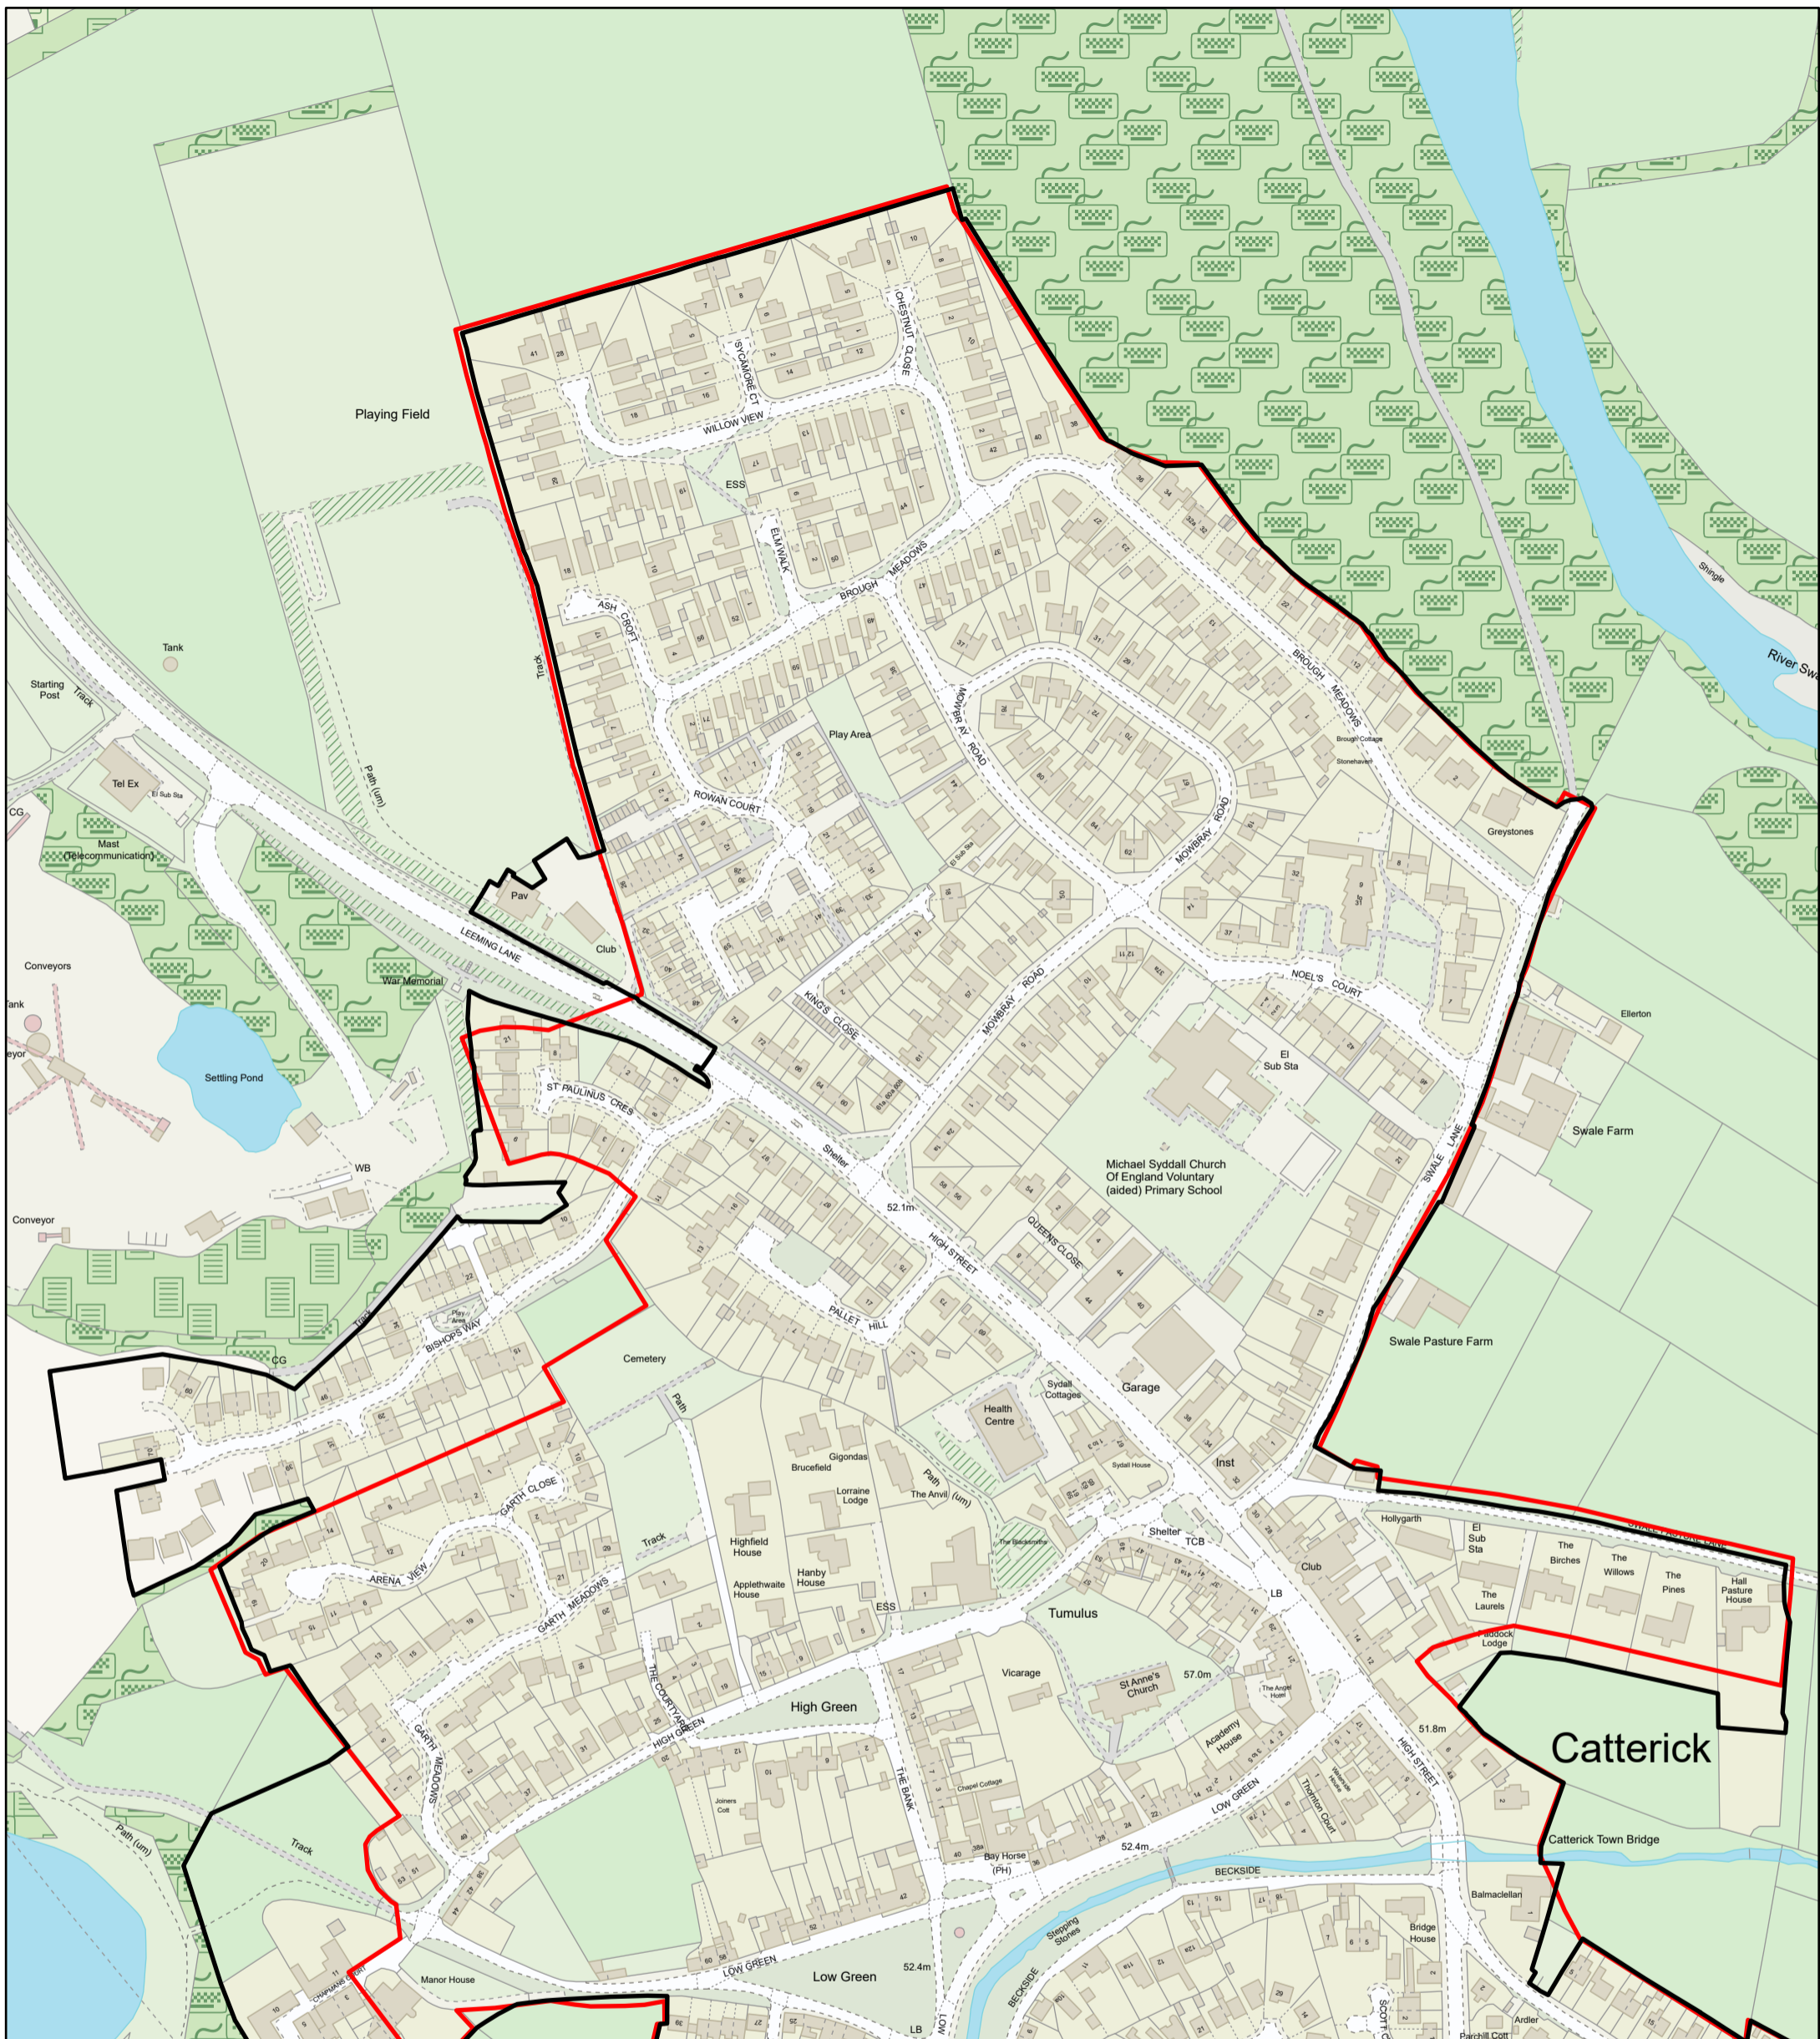

Scale: 1:2,000

Development Limits Review

Brough with St Giles

Central Richmondshire

-  Proposed Development Limits 2019
-  Development Limit Boundaries

Scale: 1:2,900

Development Limits Review

Catterick Village (1)

- Proposed Development Limits 2019
- Development Limit Boundaries

Central Richmondshire

Development Limits Review

Catterick Village (2)

Central Richmondshire

Scale: 1:2,800

- Proposed Development Limits 2019
- Development Limit Boundaries

Scale: 1:1,900

Development Limits Review

Ellerton on Swale

Central Richmondshire

-  Proposed Development Limits 2019
-  Development Limit Boundaries

Scale: 1:3,200

Development Limits Review

Gatherley Road