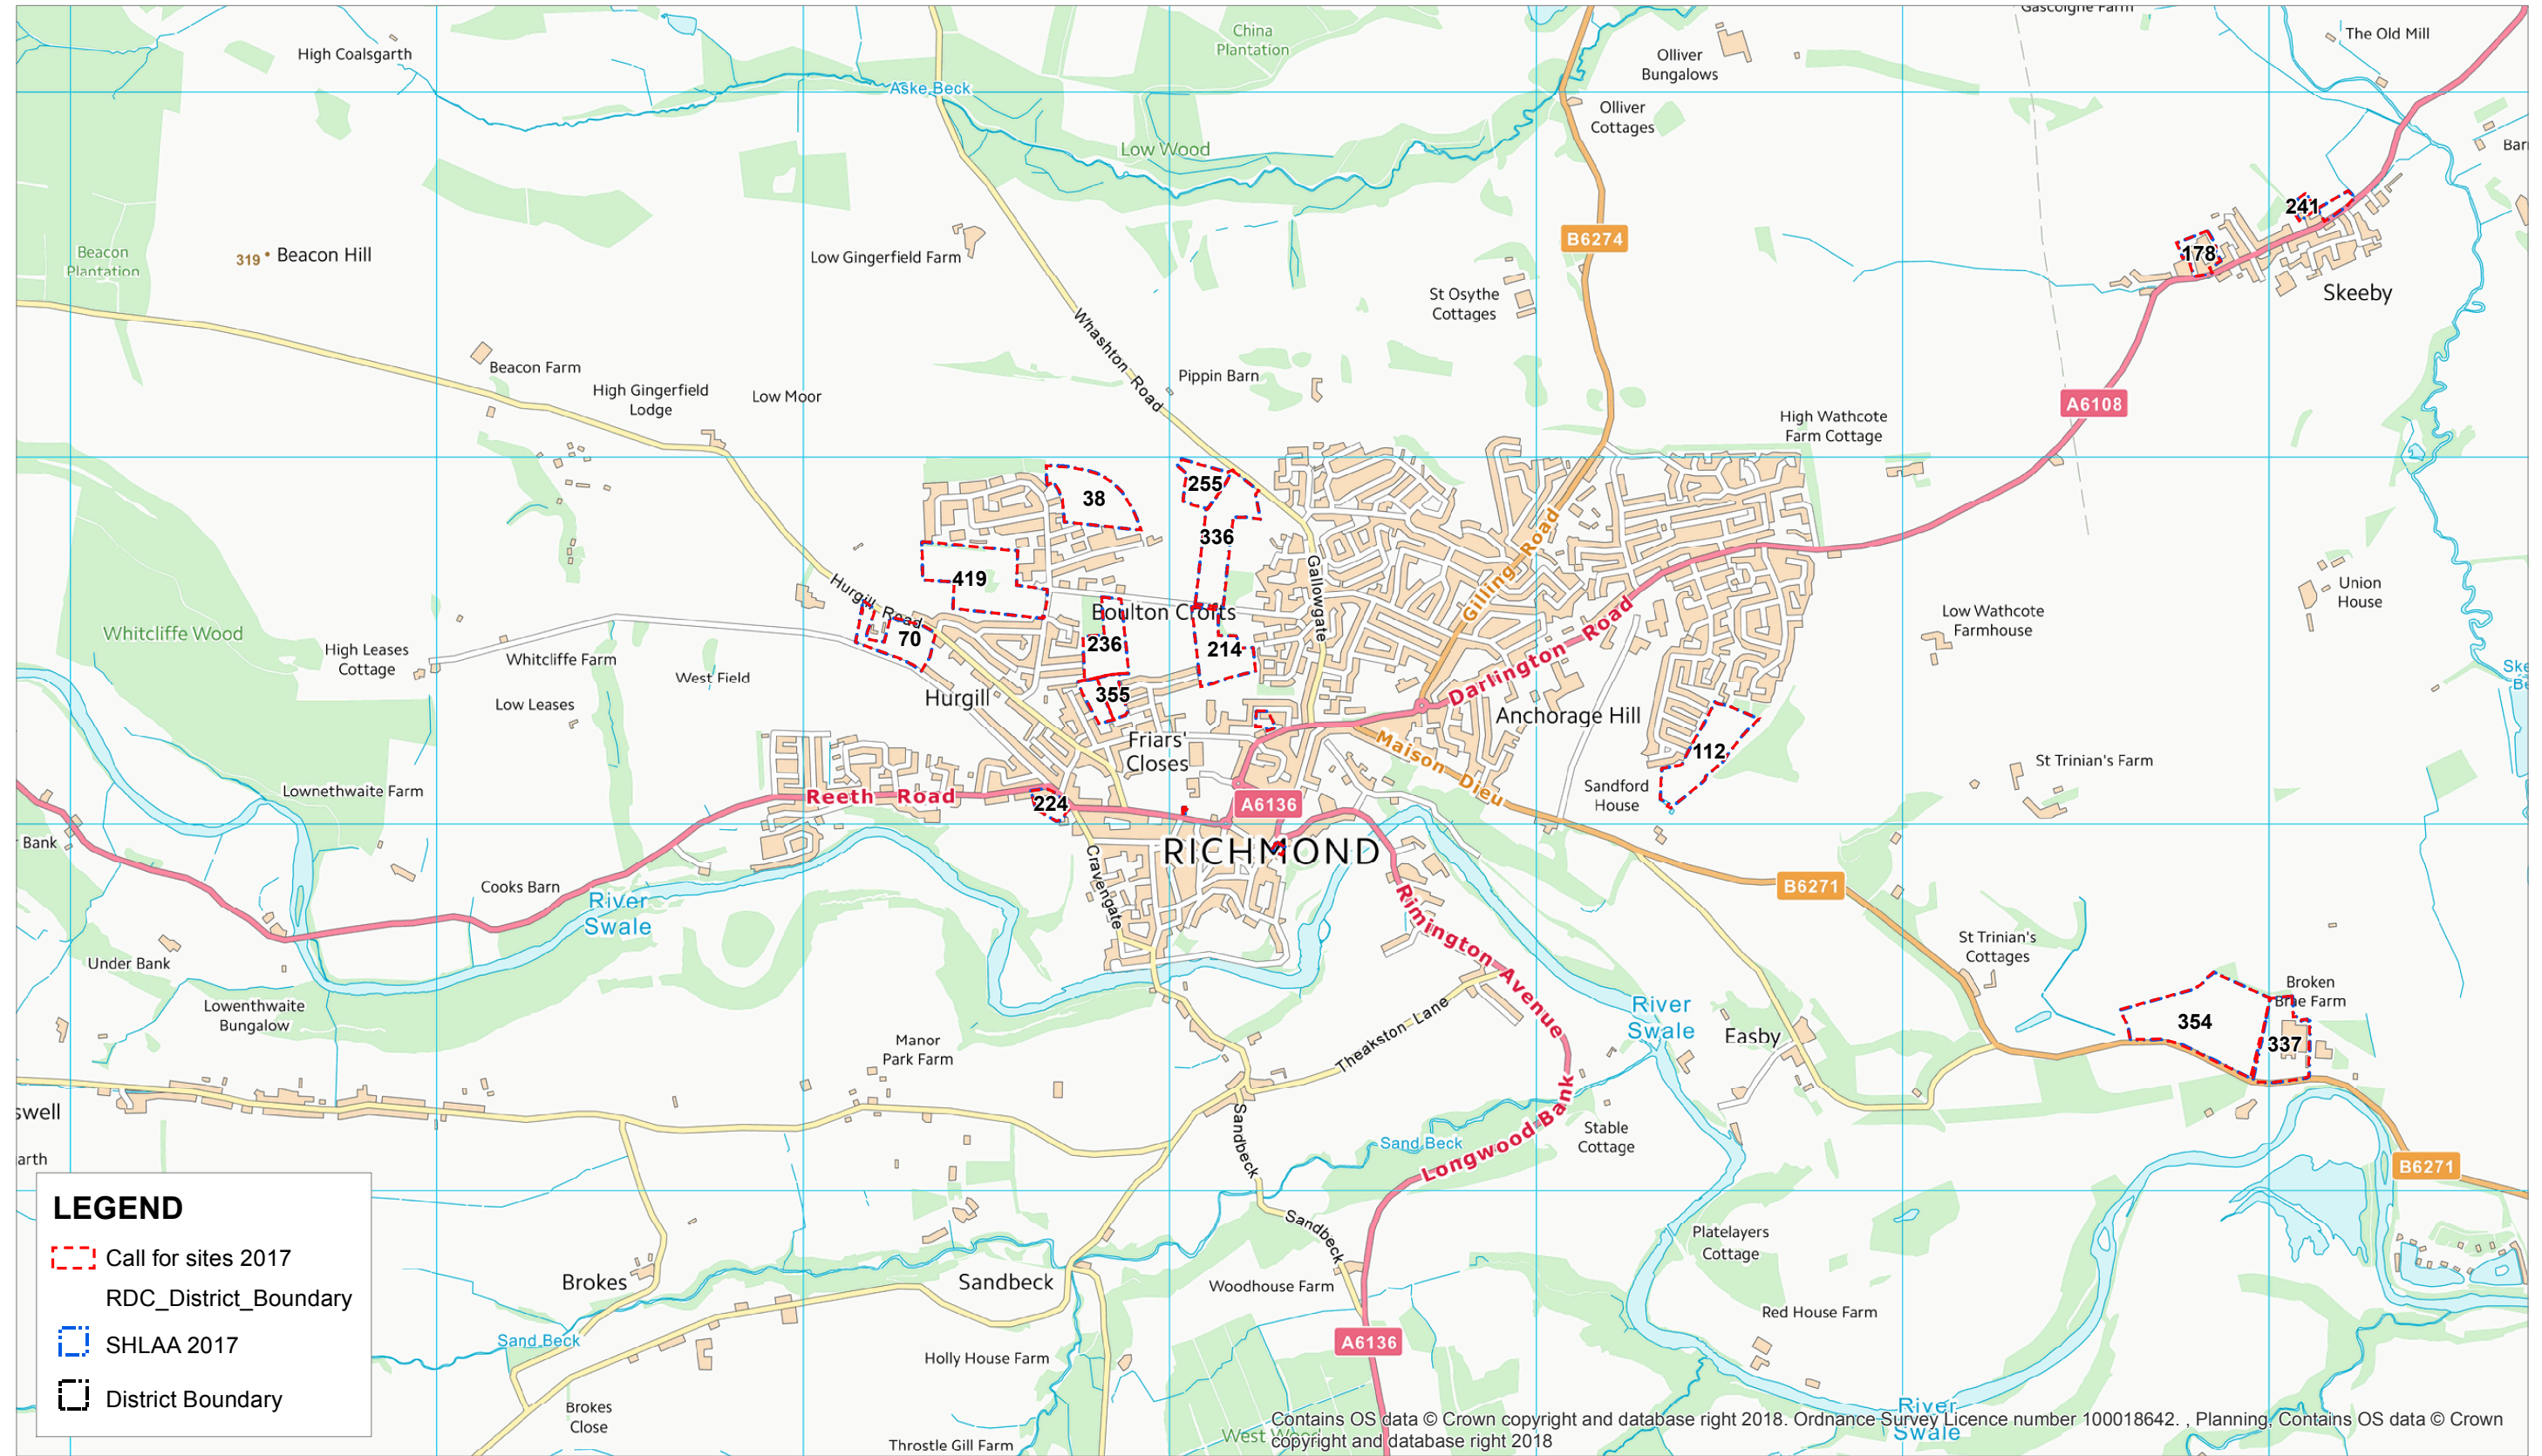

Appendix 4 - Overview Site Location Maps of Catterick Garrison, Richmond & Leyburn

Contains OS data © Crown copyright and database right 2018. Ordnance Survey licence number 100018642. Planning, Contains OS data © Crown copyright and database right 2018.

LEGEND

-  Call for sites 2017
-  RDC_District_Boundary
-  SHLAA 2017
-  District Boundary

RICHMONDSHIRE DISTRICT COUNCIL
 Mercury House, Station Road, Richmond
 DL10 4JX. Tel: 01748 829100

Contains OS data © Crown copyright and database right 2018. Ordnance Survey Licence number 100018642. , Planning, Contains OS data © Crown copyright and database right 2018

Mercury House, Station Road, Richmond
DL10 4JX. Tel: 01748 829100

Contains OS data © Crown copyright and database right 2018. Ordnance Survey Licence number 100018642. , Planning, Contains OS data © Crown copyright and database right 2018 Gellpool Byre

LEGEND

- Call for sites 2017
- RDC_District_Boundary
- SHLAA 2017
- District Boundary