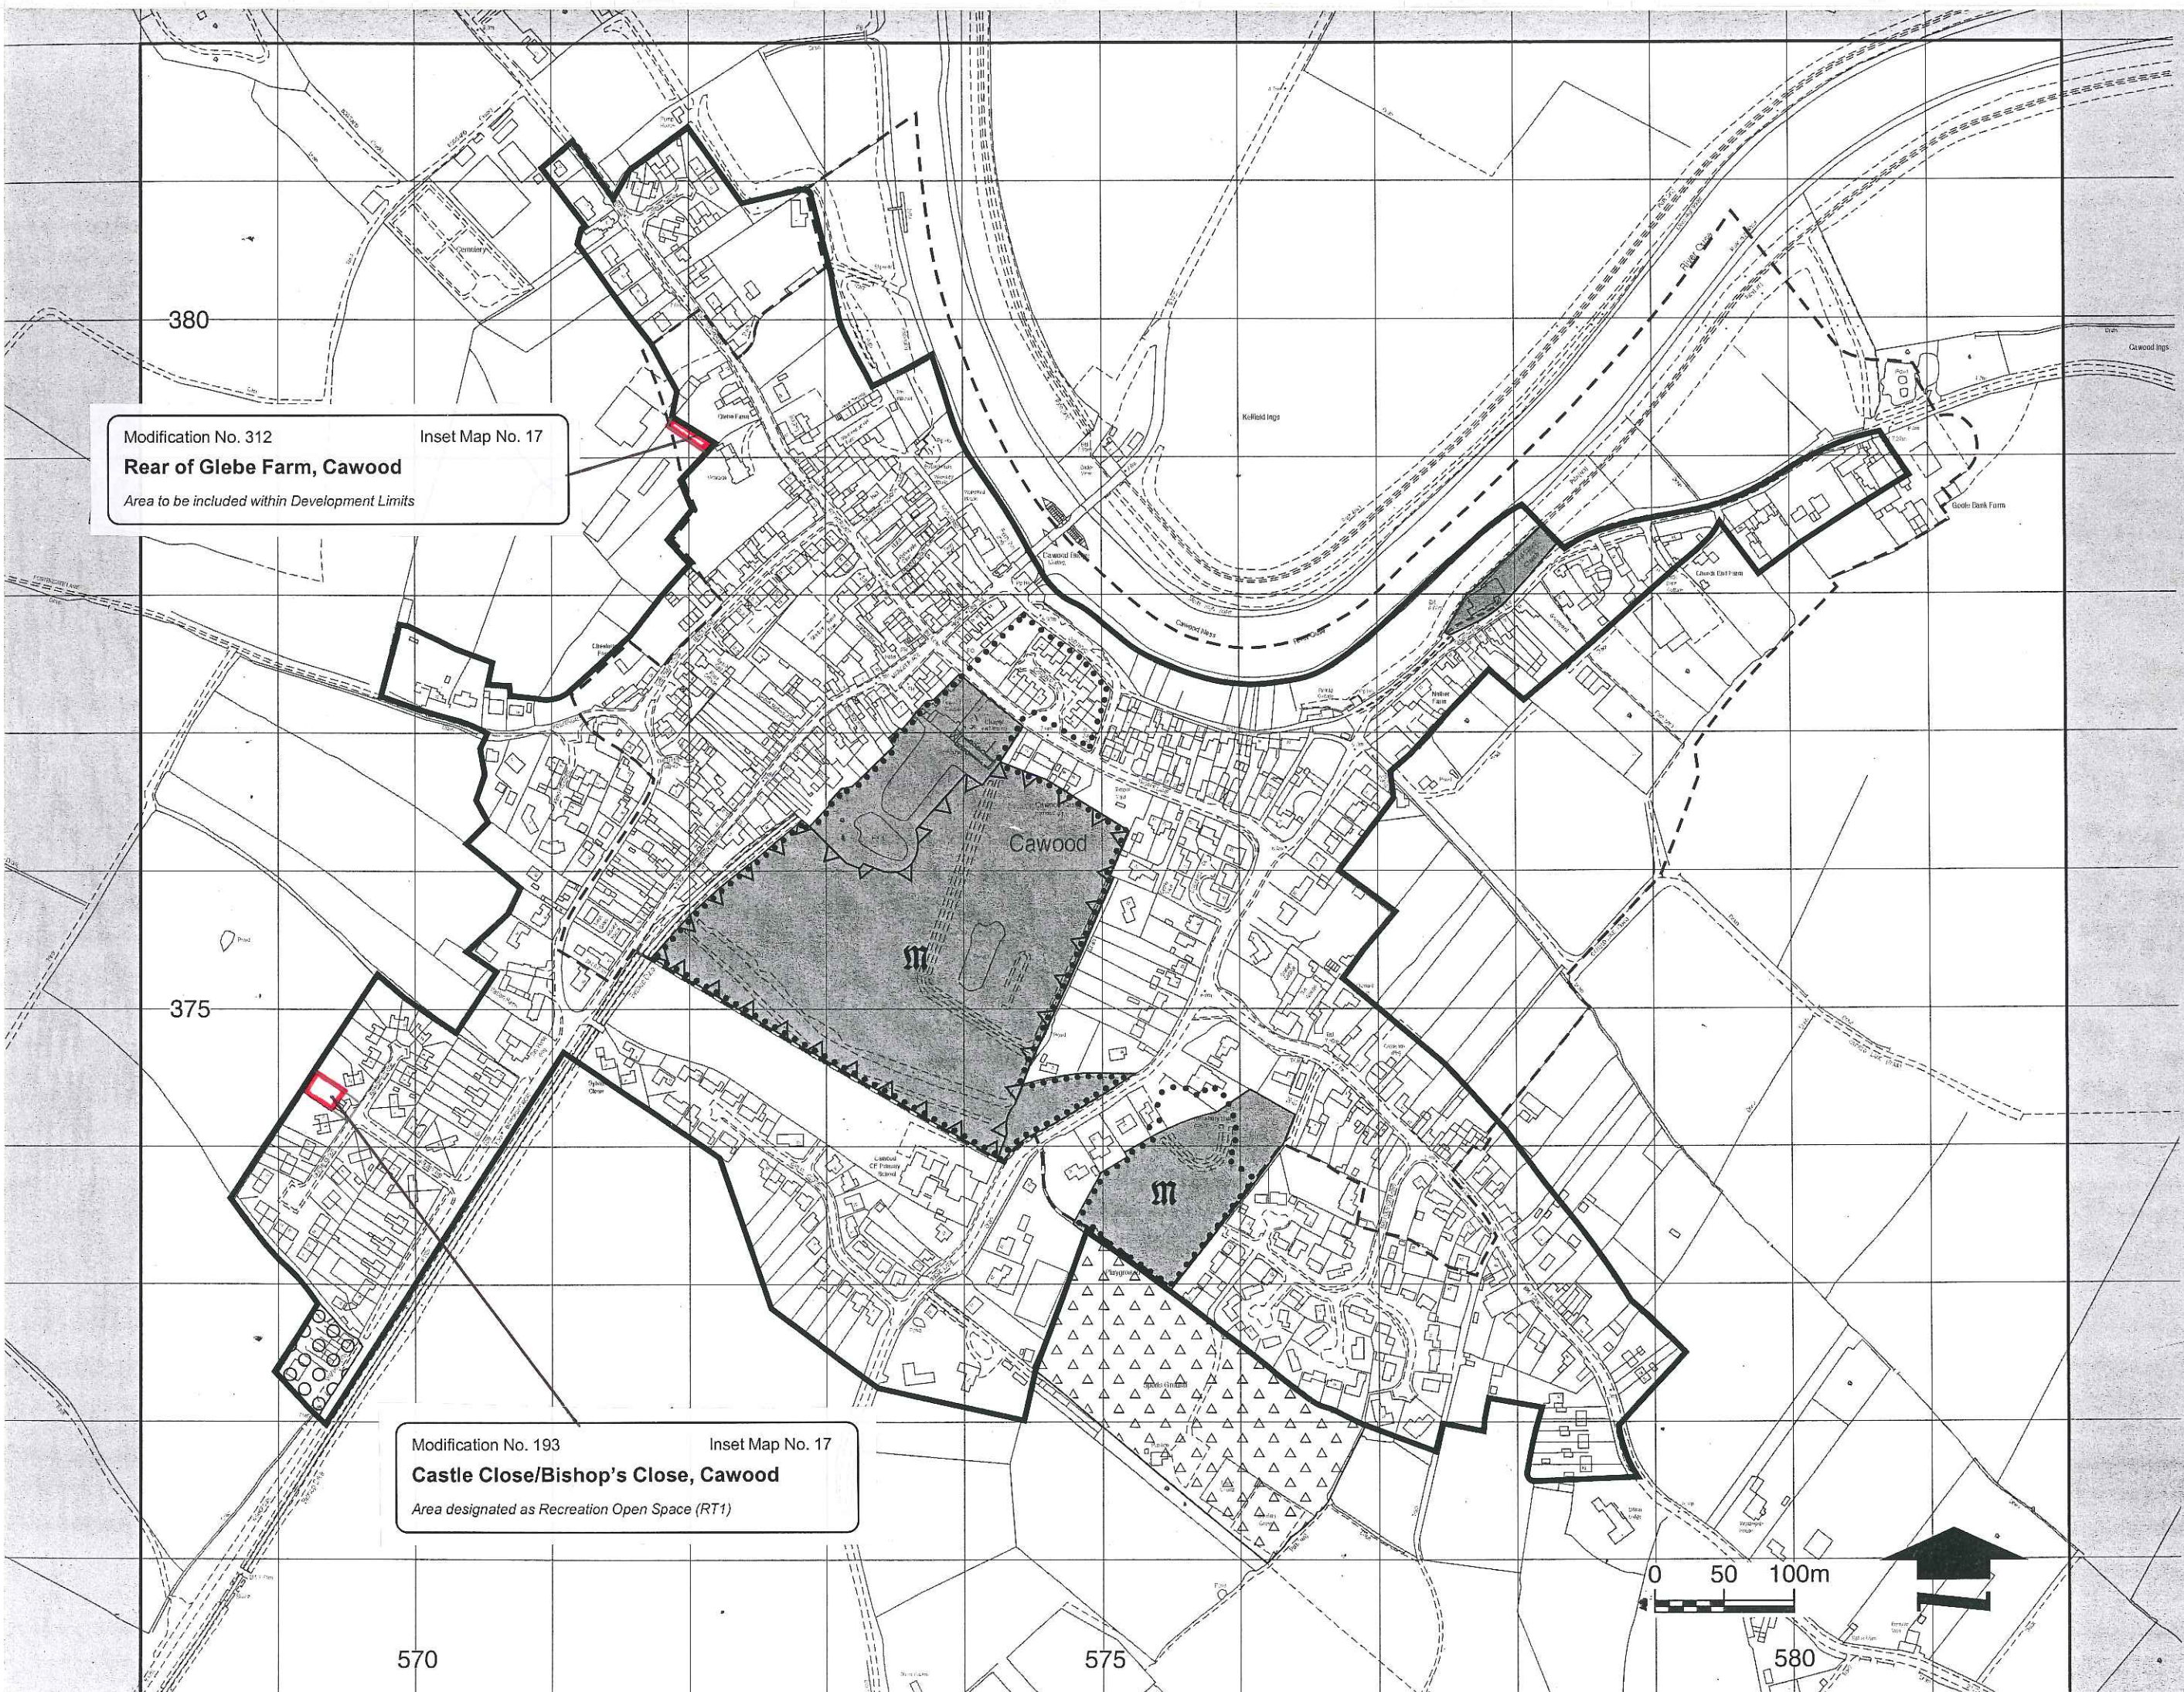

# CAWOOD

Modification No. 312      Inset Map No. 17  
**Rear of Glebe Farm, Cawood**  
*Area to be included within Development Limits*

Modification No. 193      Inset Map No. 17  
**Castle Close/Bishop's Close, Cawood**  
*Area designated as Recreation Open Space (RT1)*