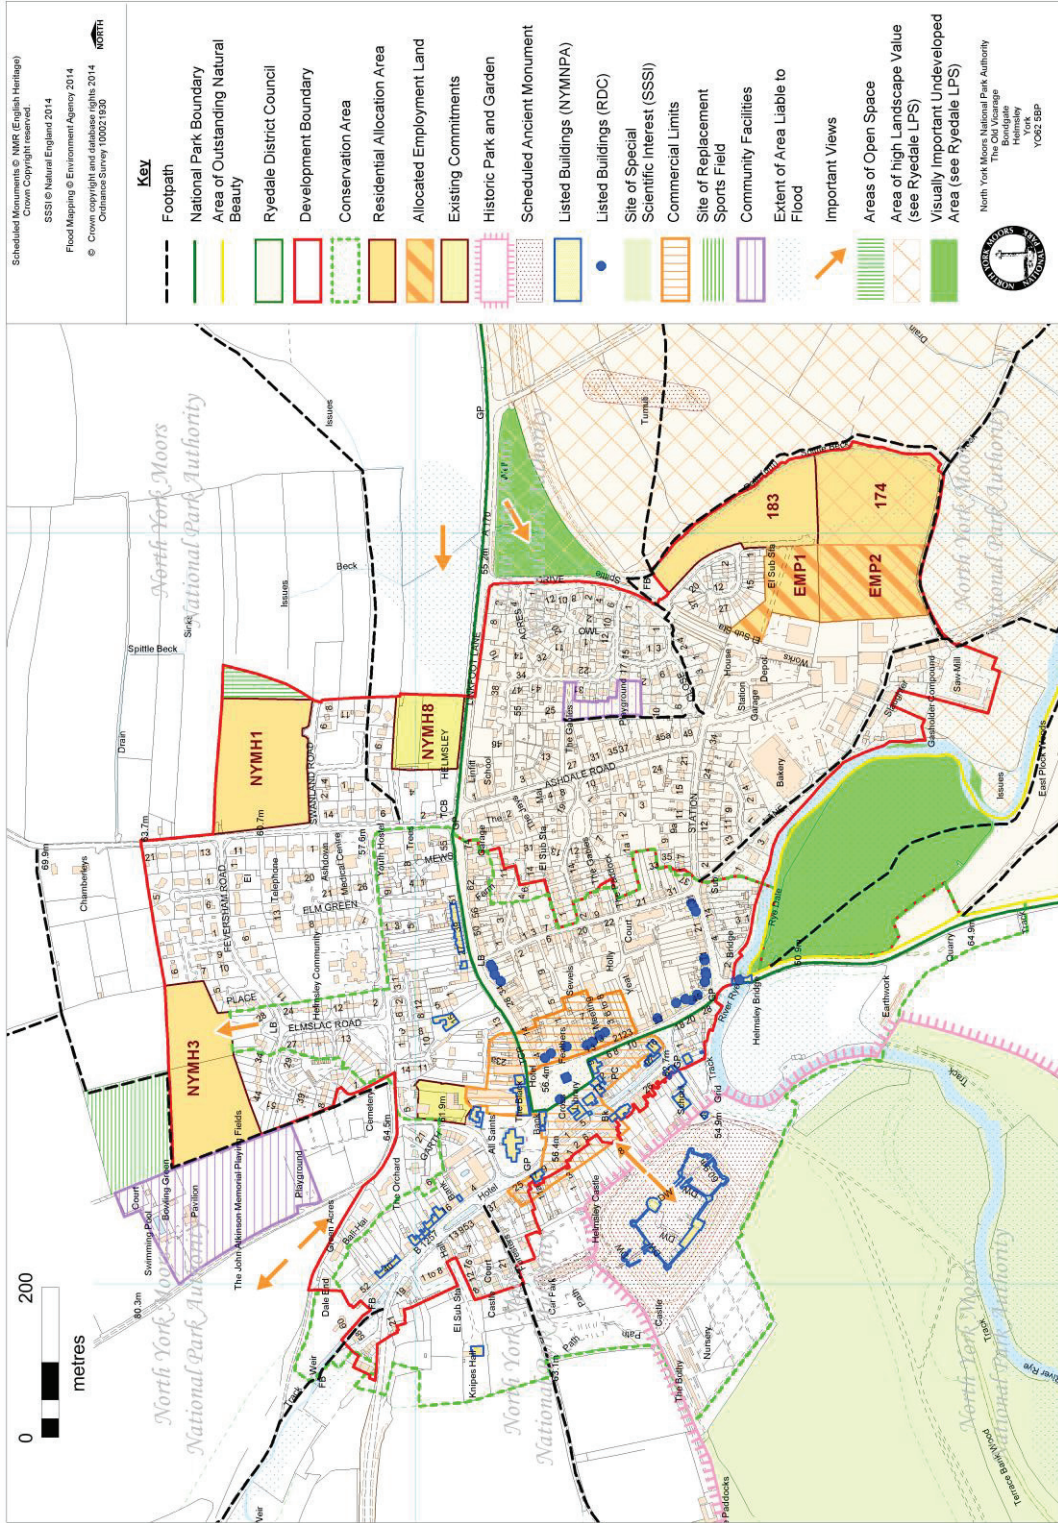

# POLICIES MAP

It should be noted that the National Park and AONB have the highest status of protection in relation to landscape and scenic beauty. Outside national landscape designations Ryedale District Council will carefully consider the impact of proposals in areas of locally valued landscape, including areas of High Landscape Value the policy framework for this is set out in Policy SP13 of the Ryedale Local Plan Strategy