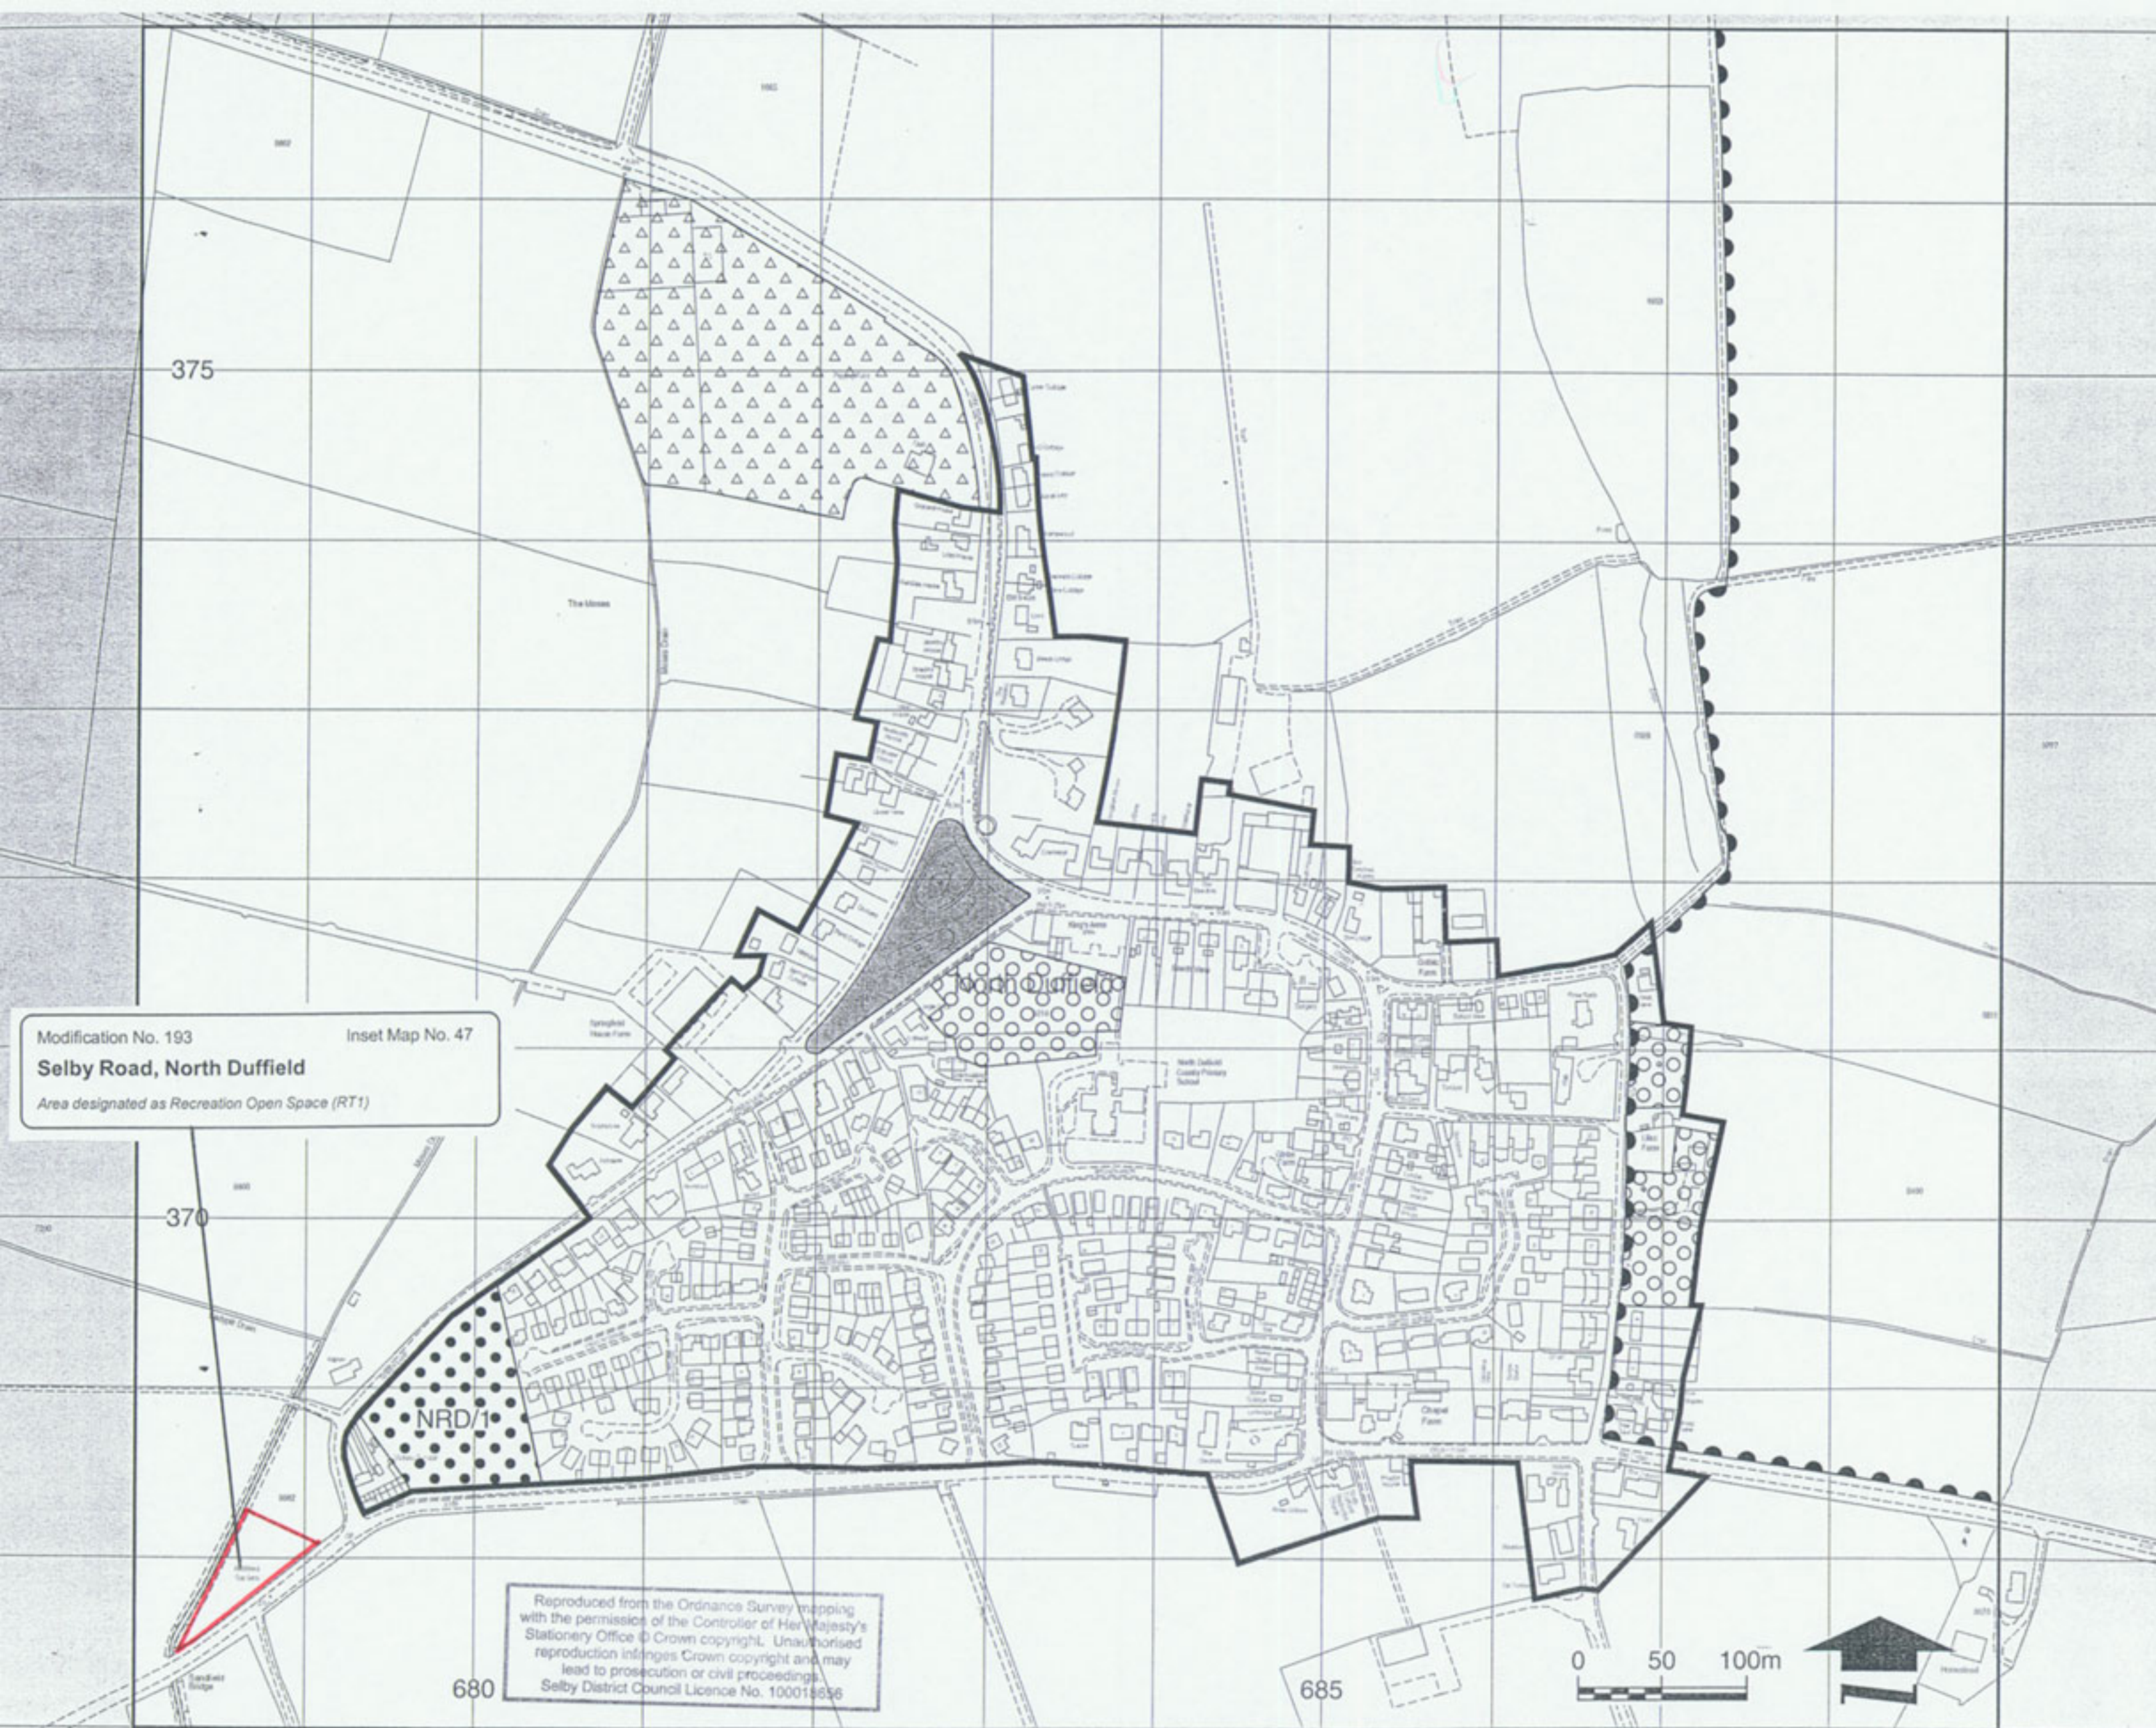

# NORTH DUFFIELD

Modification No. 193  
**Selby Road, North Duffield**  
Area designated as Recreation Open Space (RT1)

Inset Map No. 47

680

Reproduced from the Ordnance Survey mapping with the permission of the Controller of Her Majesty's Stationery Office © Crown copyright. Unauthorised reproduction infringes Crown copyright and may lead to prosecution or civil proceedings.  
Selby District Council Licence No. 100018656

685

0 50 100m