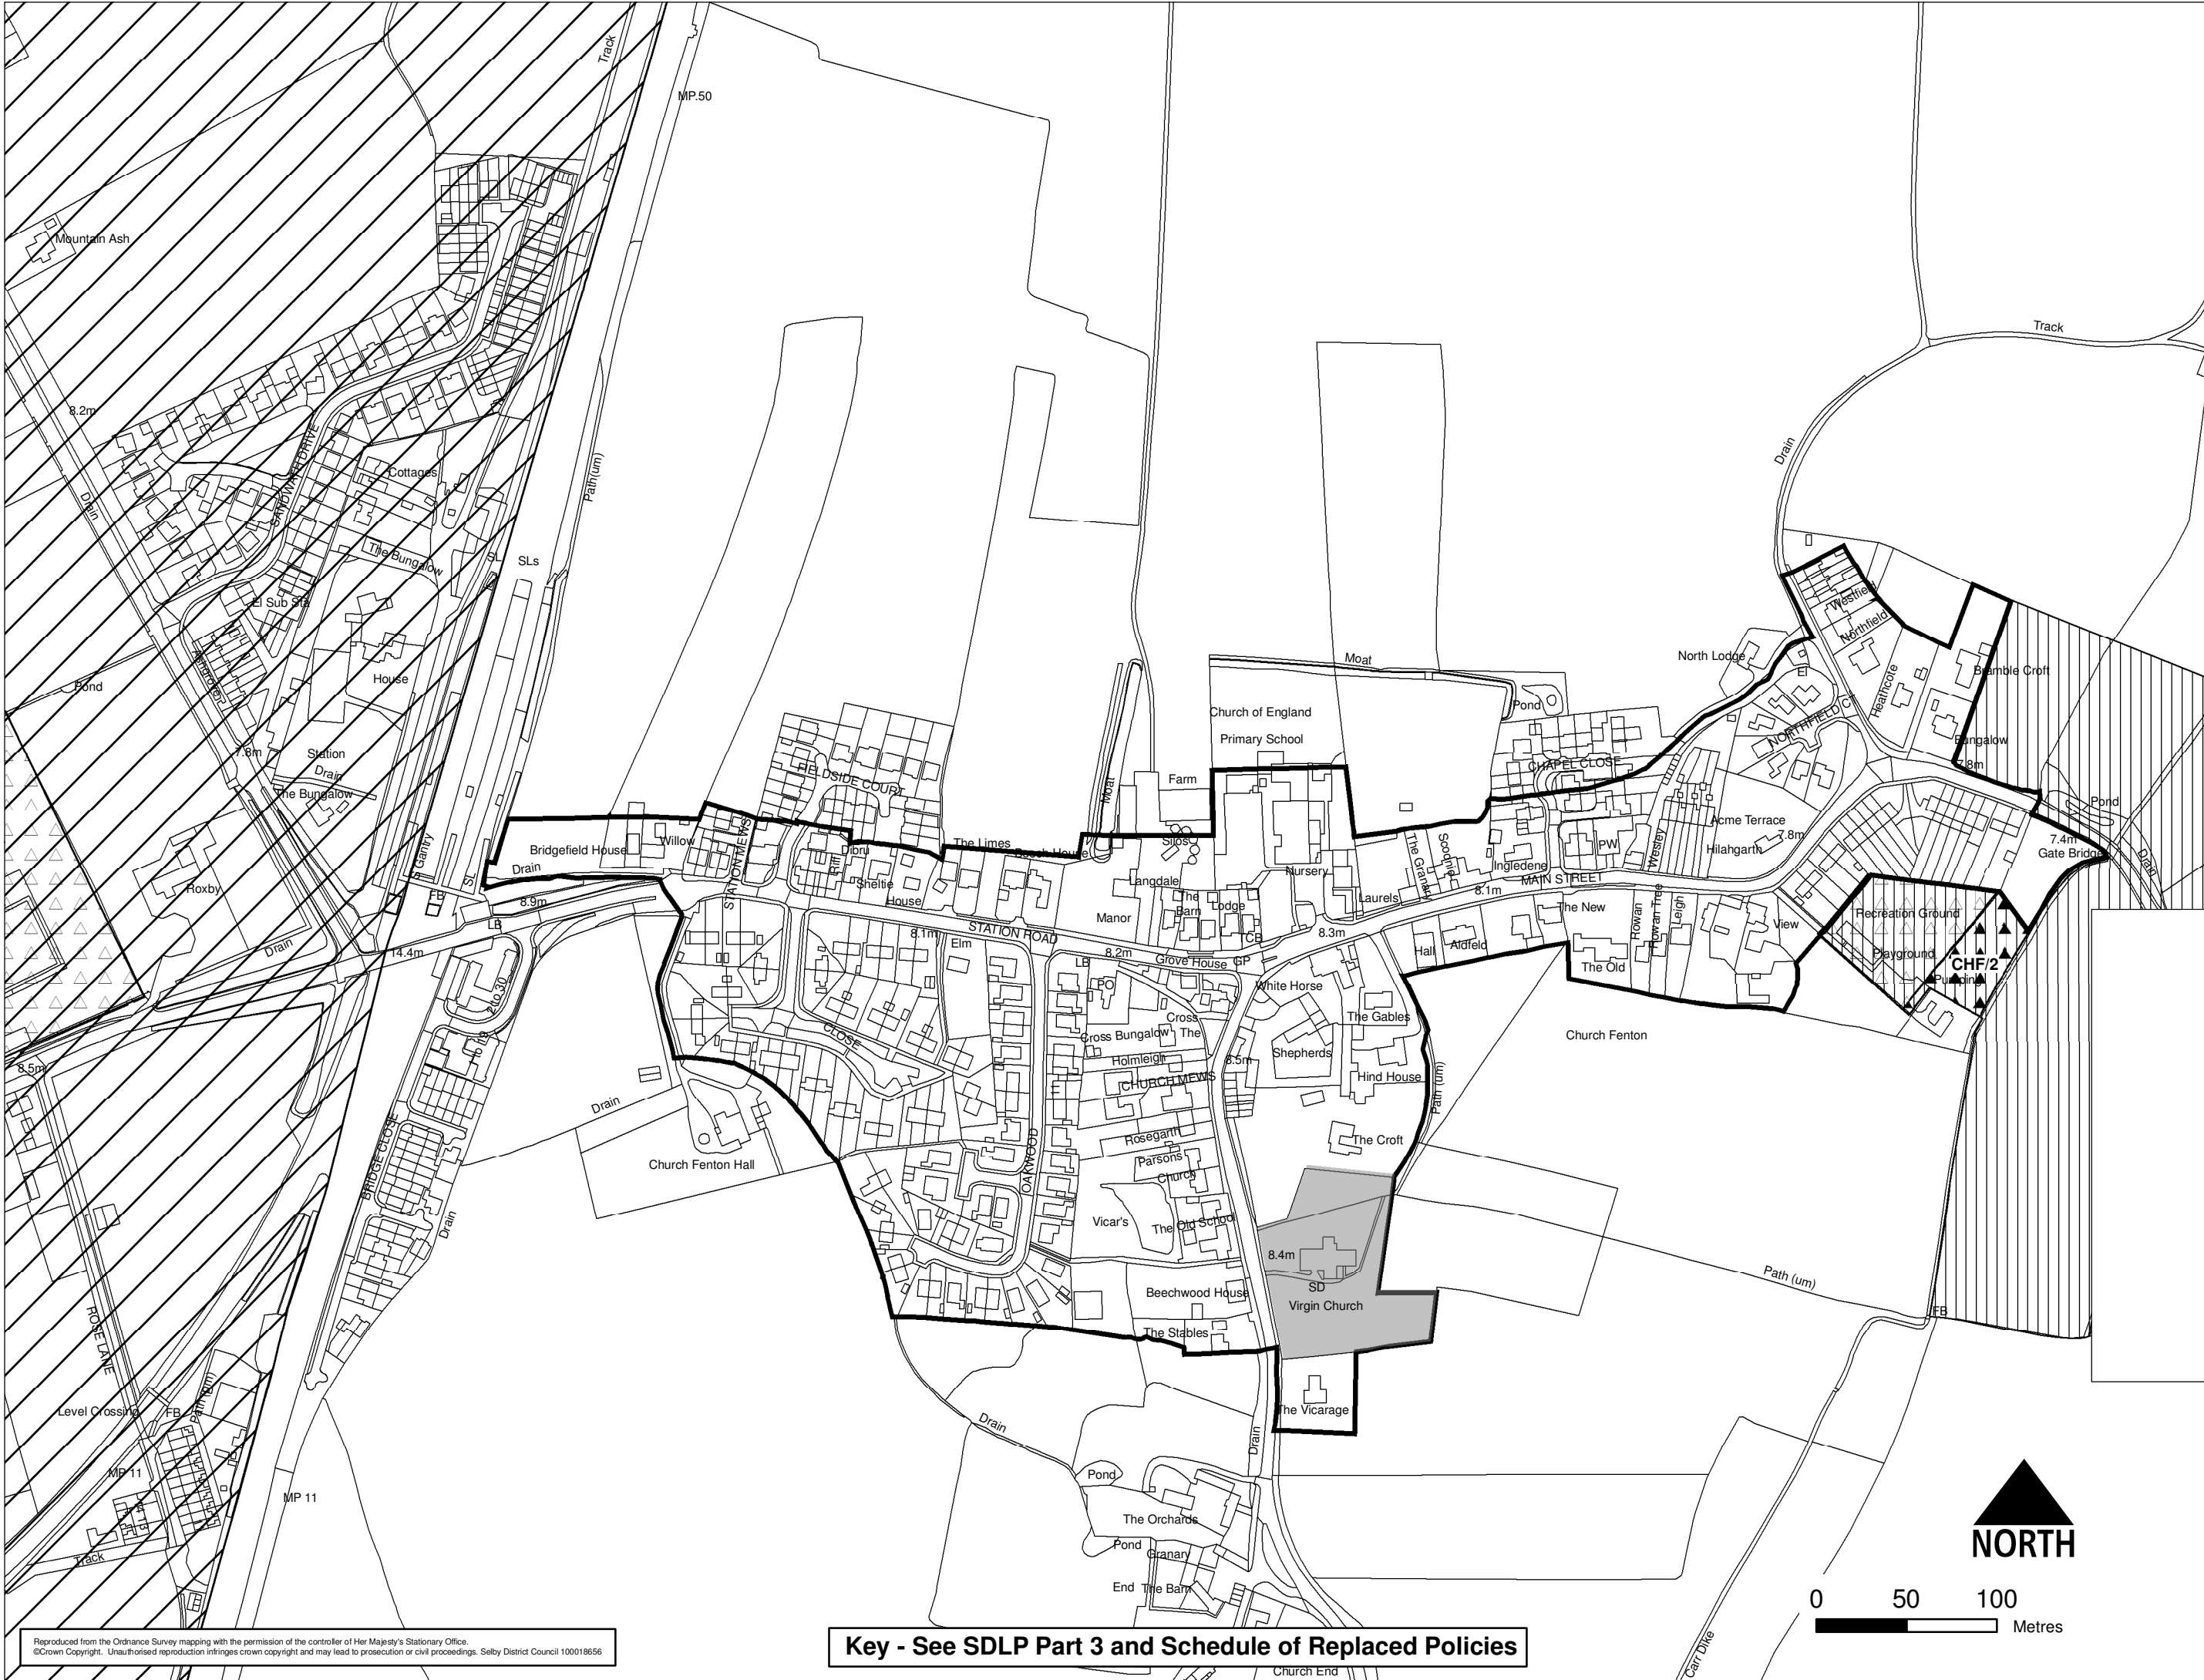

CHURCH FENTON - WEST

Key - See SDLP Part 3 and Schedule of Replaced Policies