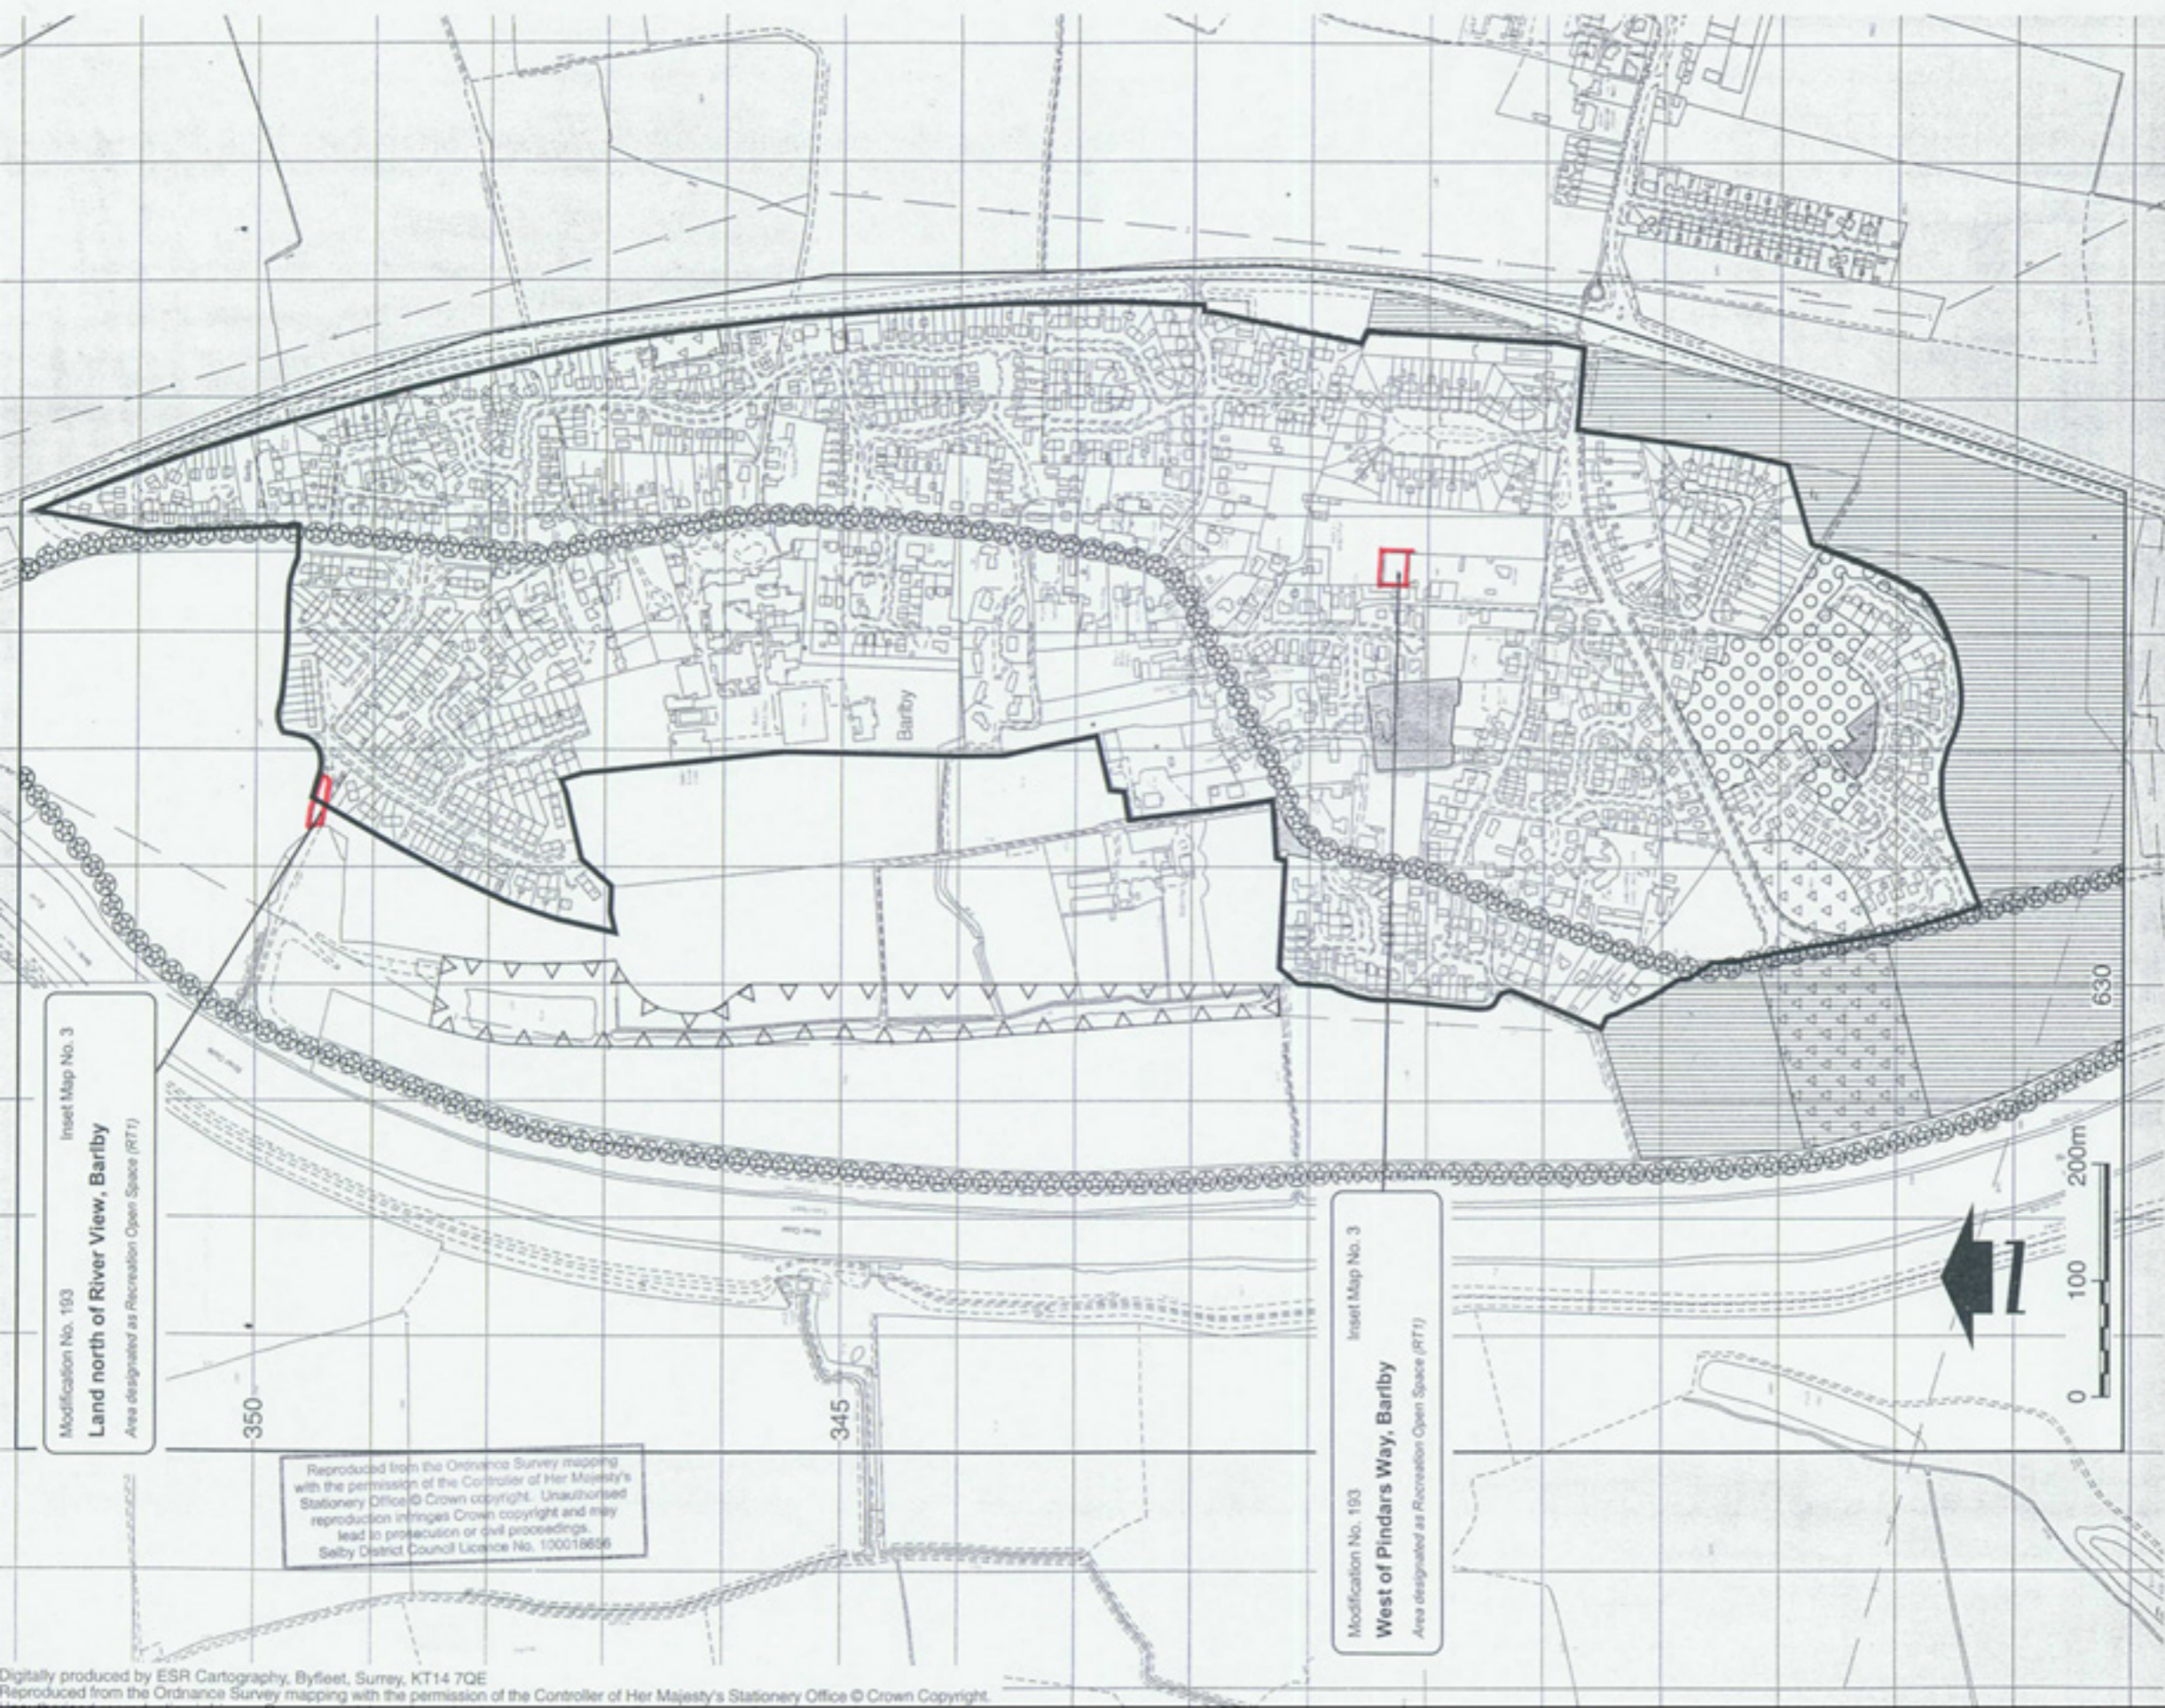

BARLBY VILLAGE

Modification No. 193
Inset Map No. 3
Land north of River View, Barlby
Area designated as Recreation Open Space (RT1)

Modification No. 193
Inset Map No. 3
West of Pindars Way, Barlby
Area designated as Recreation Open Space (RT1)

Reproduced from the Ordnance Survey mapping with the permission of the Controller of Her Majesty's Stationery Office © Crown copyright. Unauthorised reproduction infringes Crown copyright and may lead to prosecution or civil proceedings.
Selby District Council Licence No. 100018836