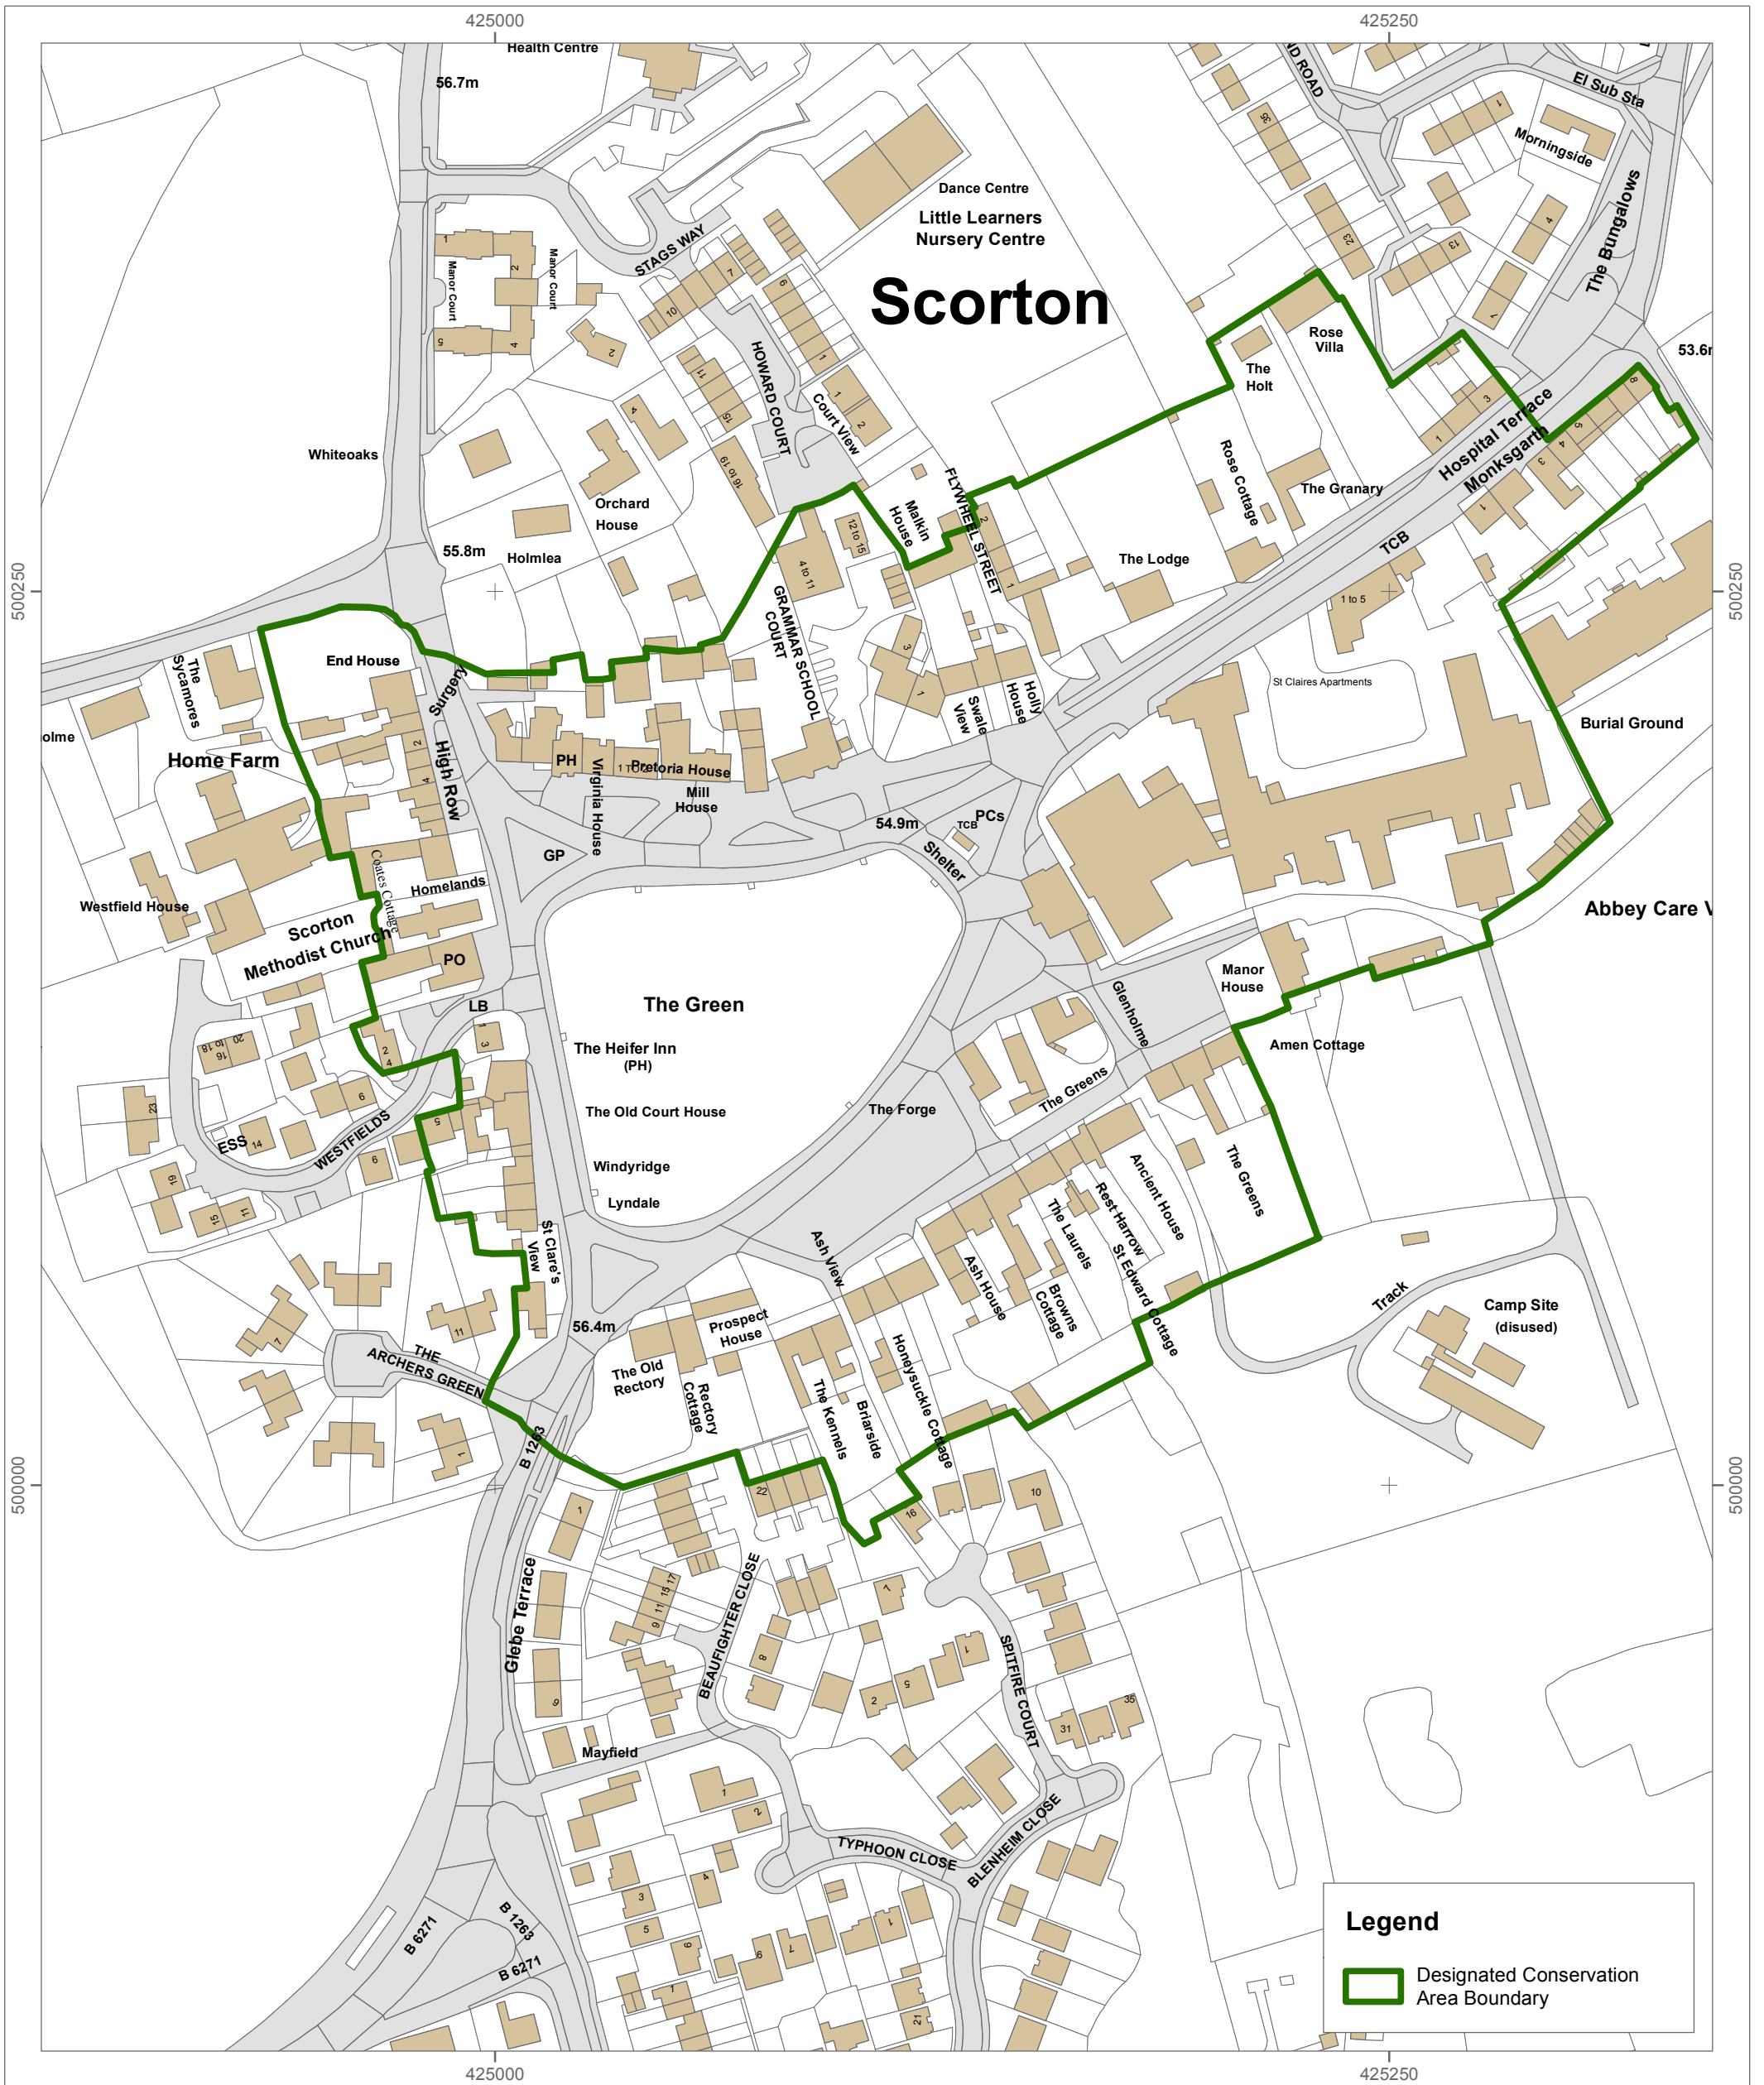

Scorton

Conservation Area Boundary – 28th of April 2015

Date: 08/04/2015

Author:

Reproduced by permission of Ordnance Survey on behalf of HMSO. © Crown copyright and database right 2014. Ordnance Survey Licence number 100018642.