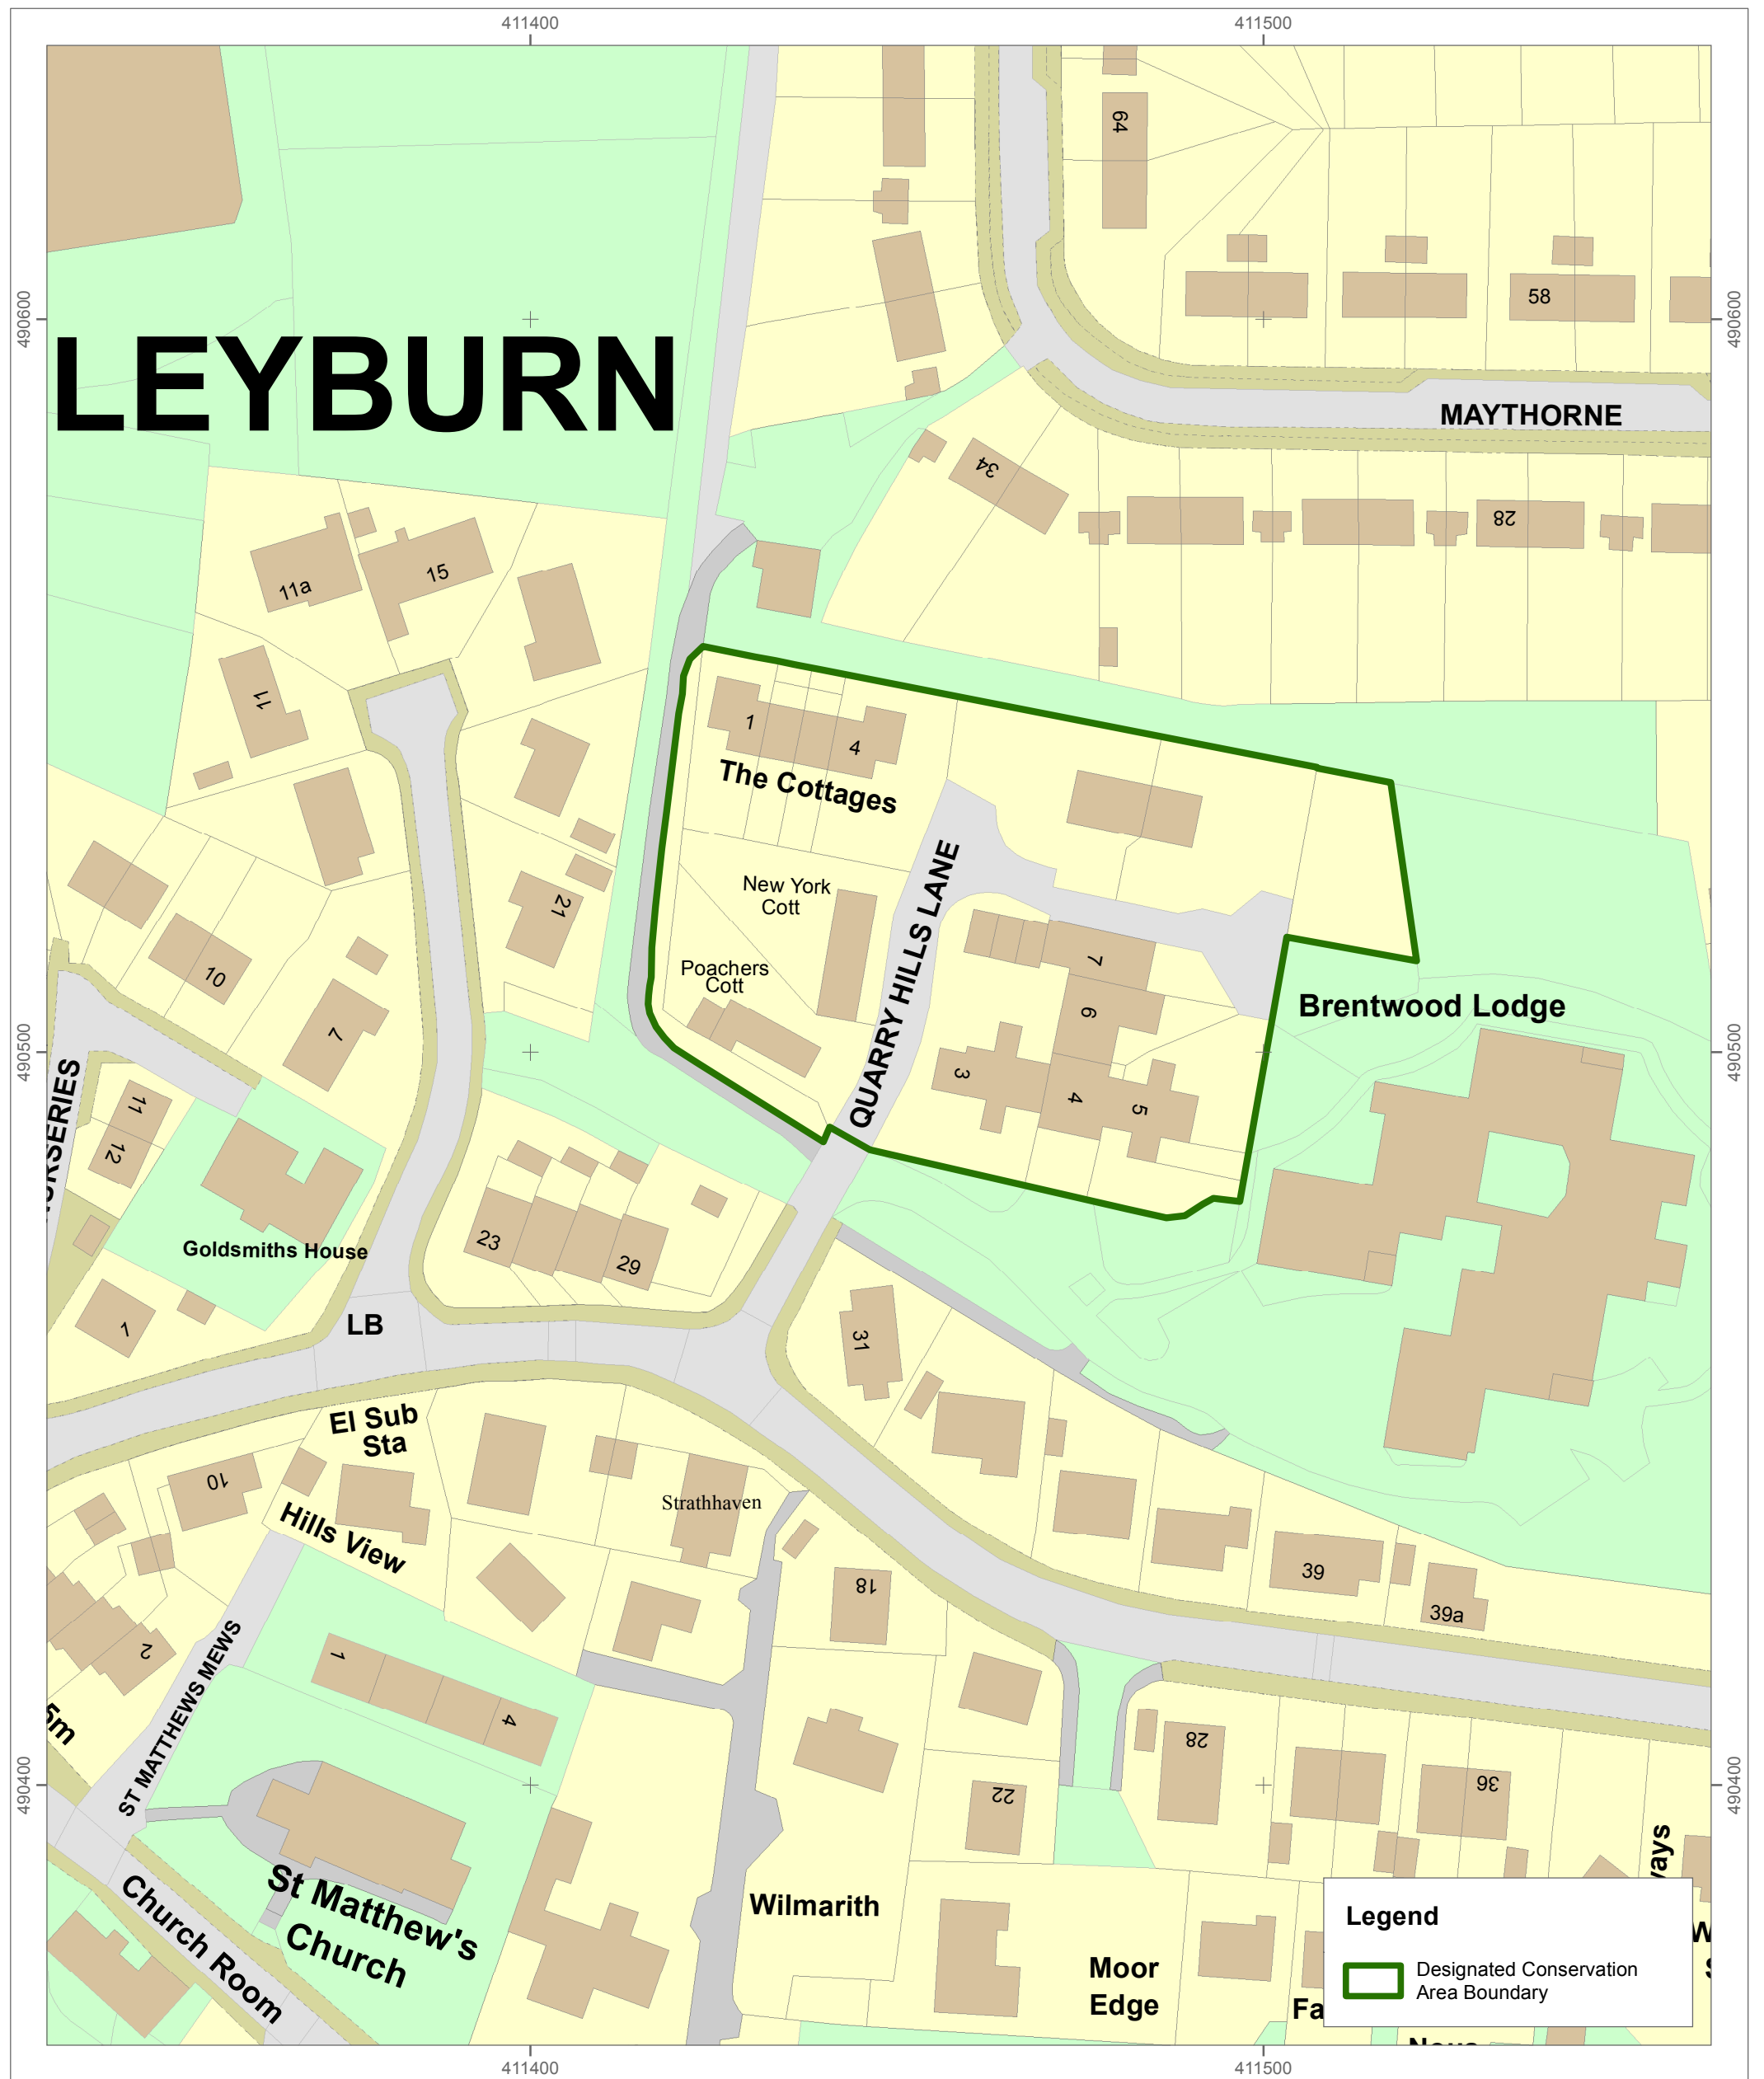

Leyburn Quarry Hills

Map 2 - Designated Conservation Area Boundary: 28th of April 2015

Reproduced by permission of Ordnance Survey on behalf of HMSO. © Crown copyright and database right 2015. Ordnance Survey Licence number