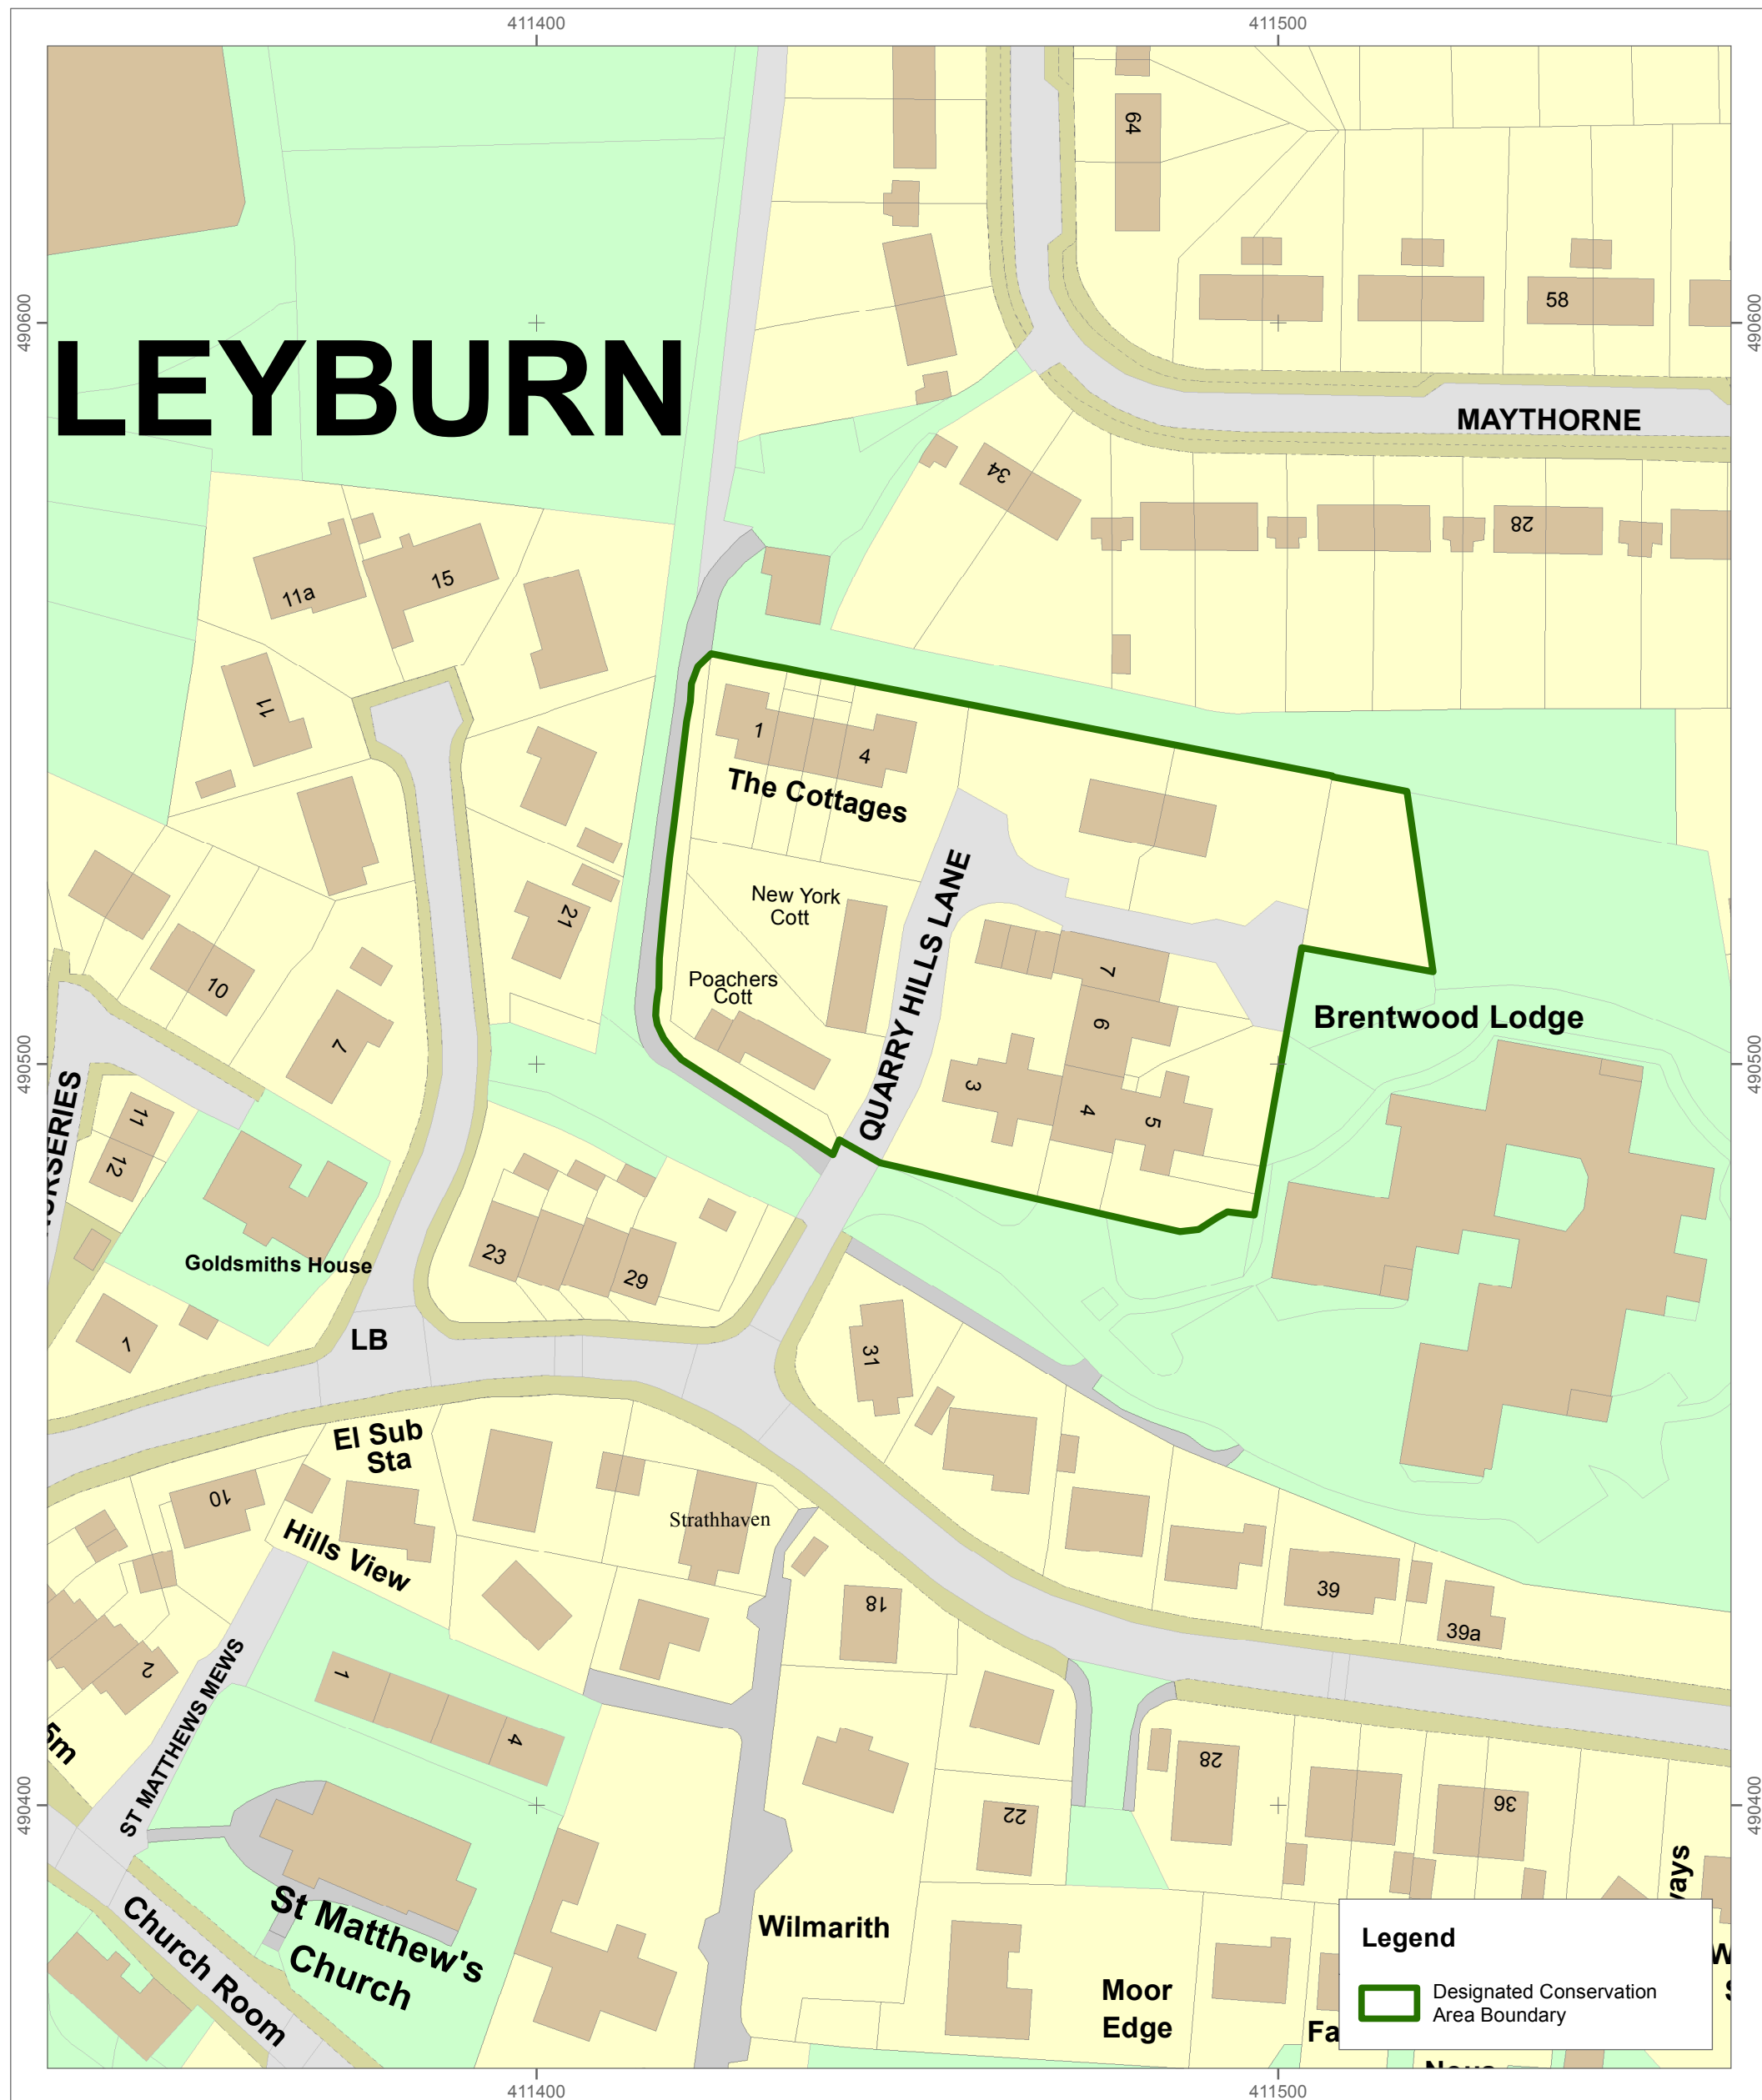

# Leyburn Quarry Hills

Map 2 - Designated Conservation Area Boundary: 28th of April 2015

Reproduced by permission of Ordnance Survey on behalf of HMSO. © Crown copyright and database right 2015. Ordnance Survey Licence number