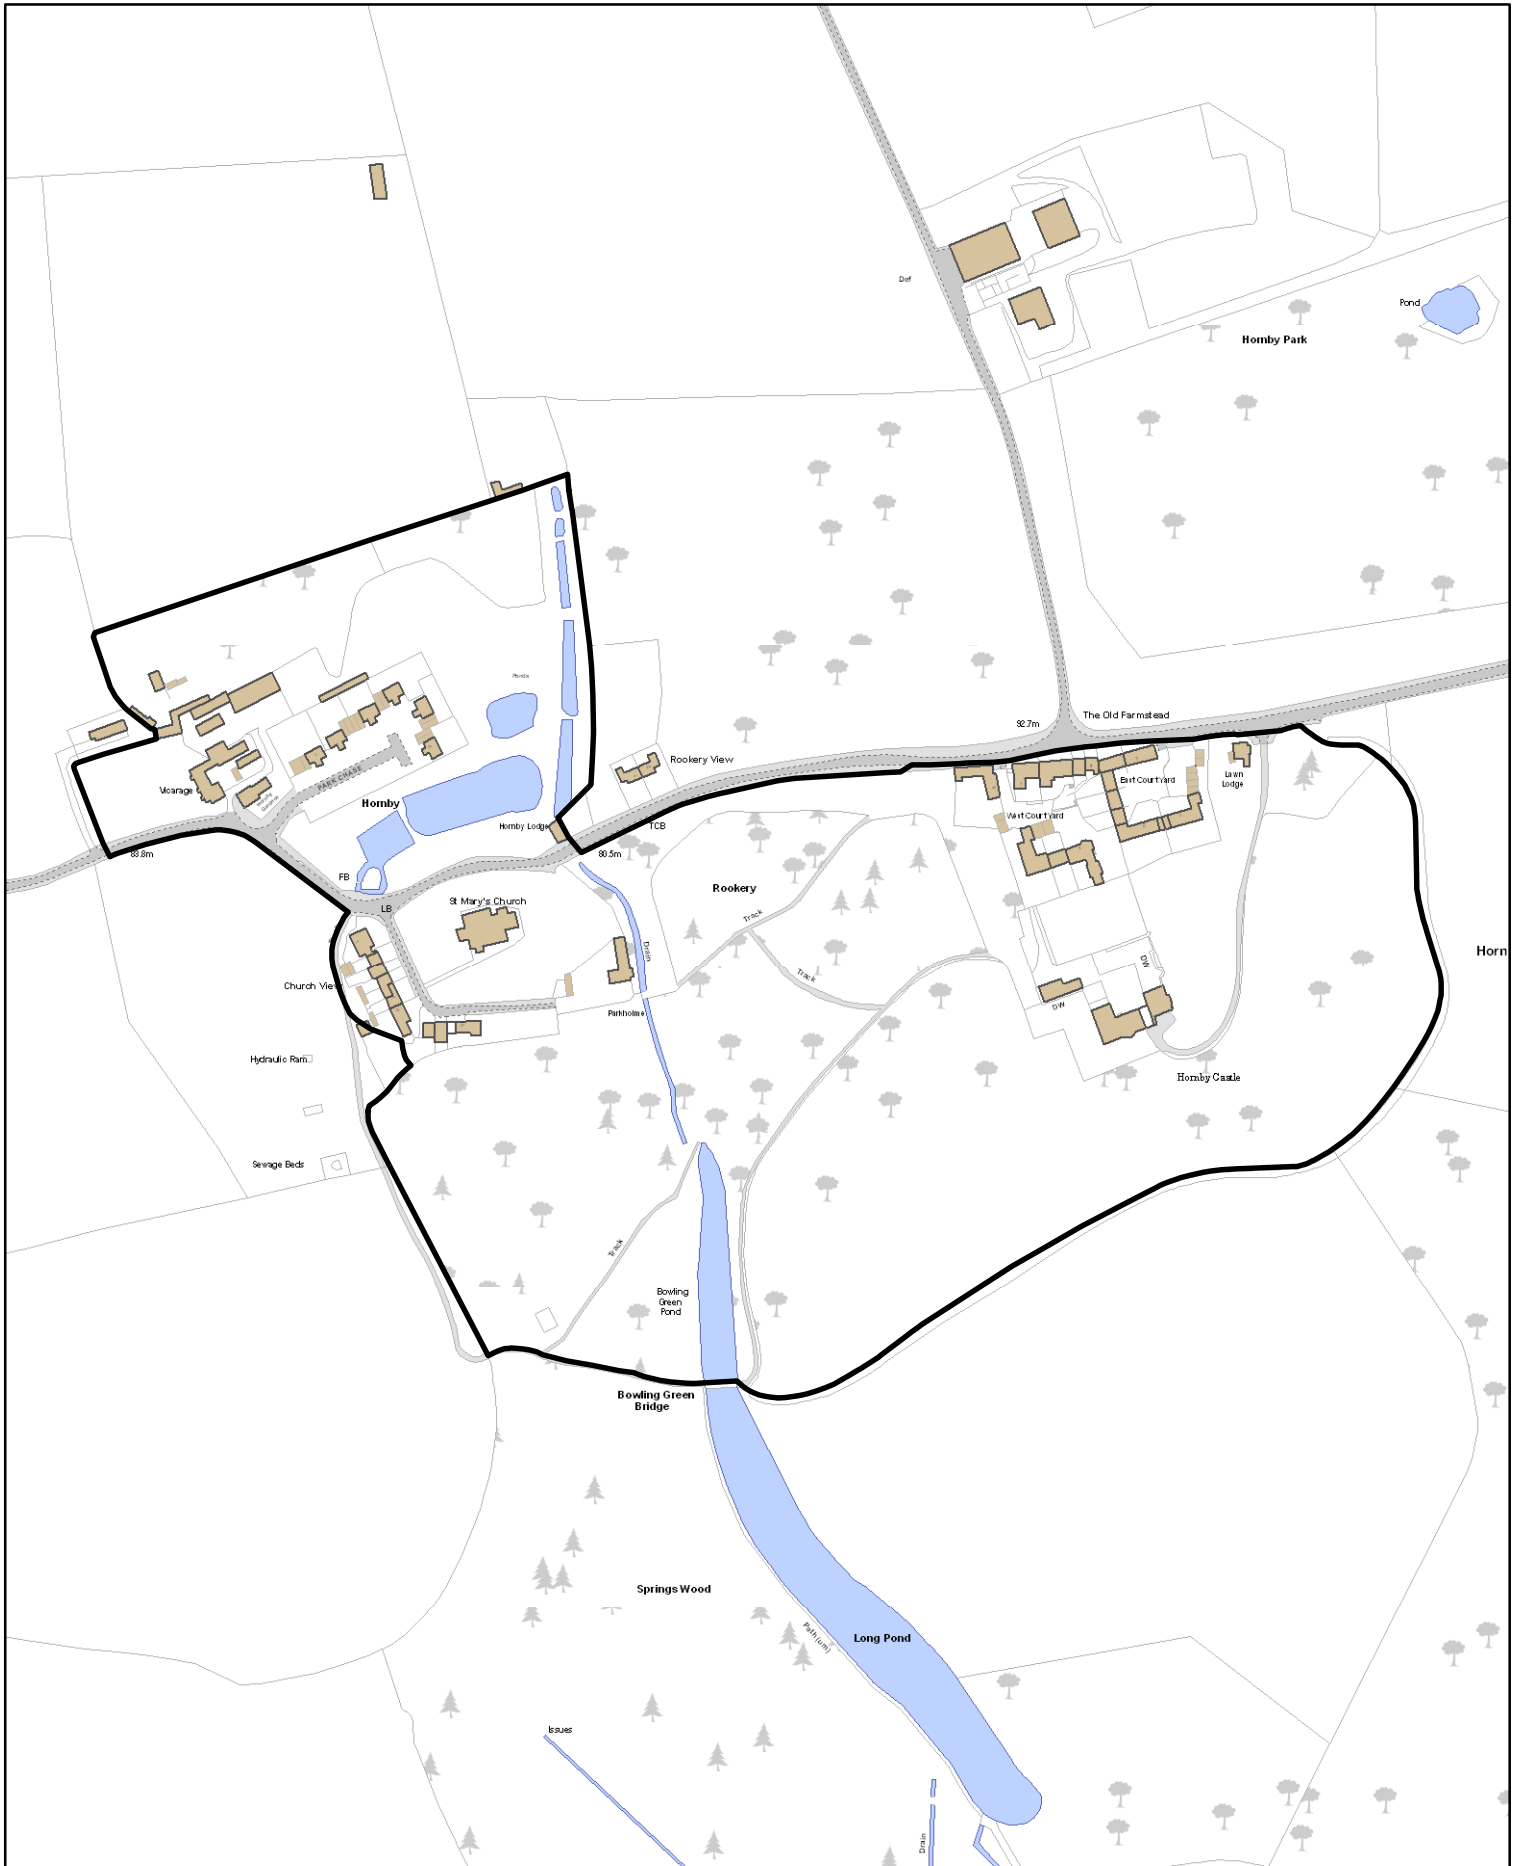

Hornby Conservation Area

08/12/2011

1:3,972

Reproduced by permission of Ordnance Survey on behalf of HMSO. © Crown copyright and database right 2011. Ordnance Survey Licence number 100018642