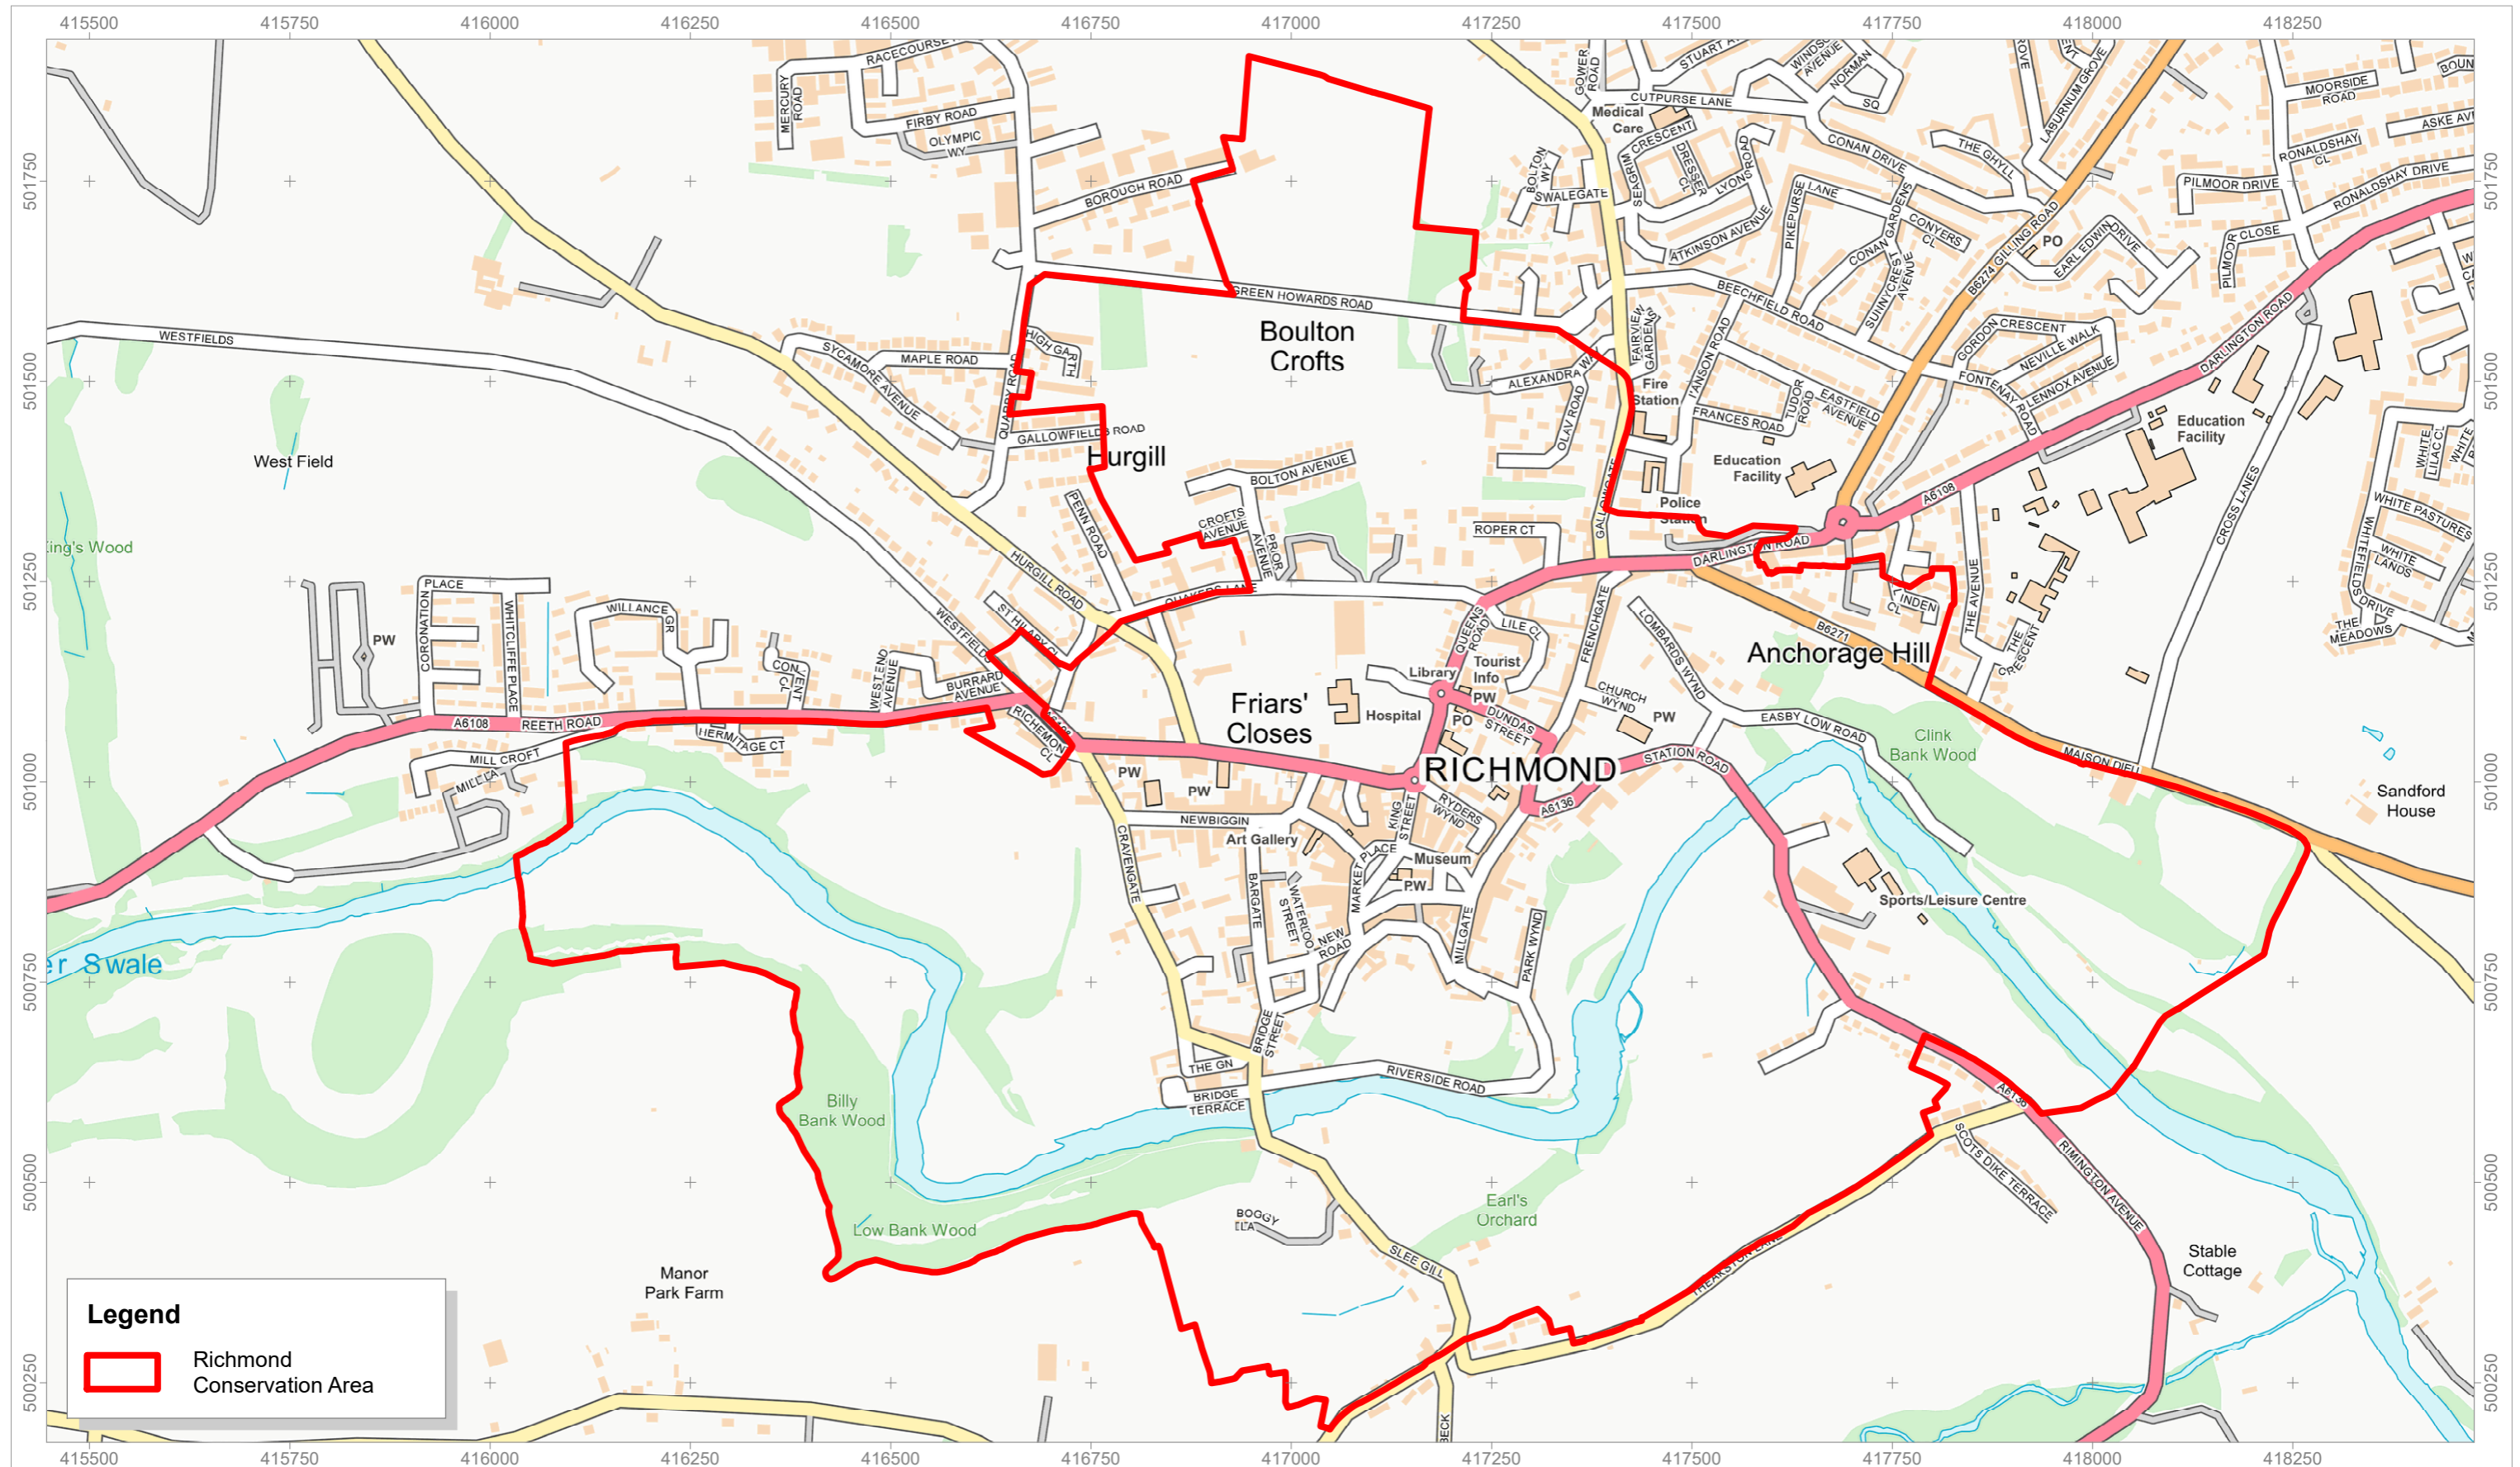

Richmond Conservation Area

Richmond North Yorkshire

Date: 24/07/2019

Mercury House, Station Road
DL10 4JX

© Crown copyright and database right 2019. Ordnance
Survey Licence No. 100018642.

GISDB-DM-AS-19032-A_RichmondConservationArea_A3