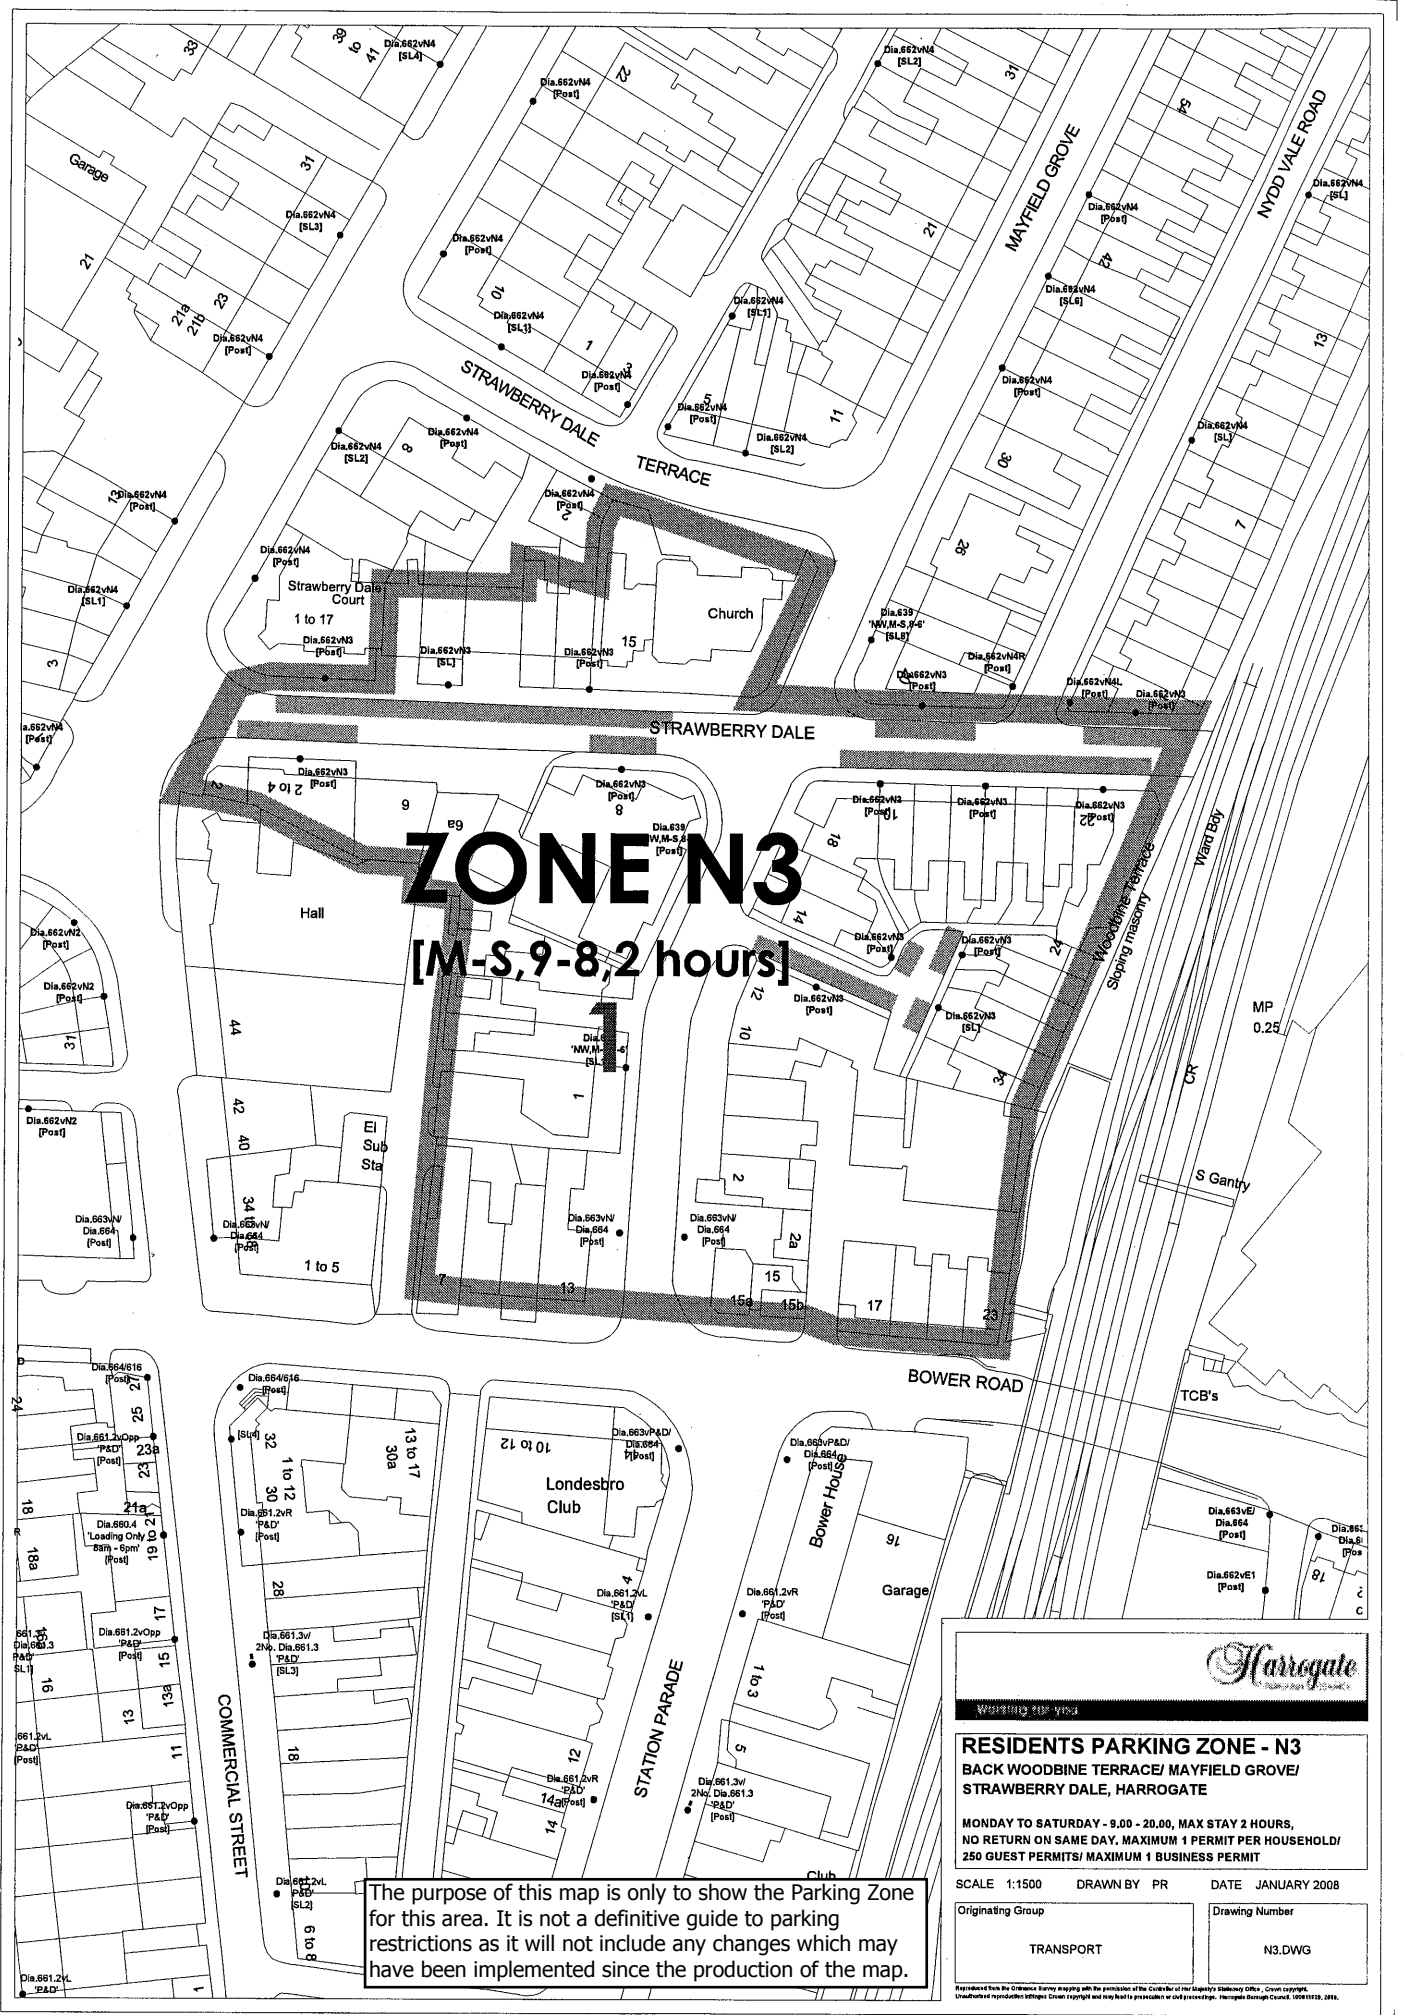

ZONE N3

[M-S, 9-8, 2 hours]

The purpose of this map is only to show the Parking Zone for this area. It is not a definitive guide to parking restrictions as it will not include any changes which may have been implemented since the production of the map.

RESIDENTS PARKING ZONE - N3
 BACK WOODBINE TERRACE/ MAYFIELD GROVE/
 STRAWBERRY DALE, HARROGATE

MONDAY TO SATURDAY - 9.00 - 20.00, MAX STAY 2 HOURS,
 NO RETURN ON SAME DAY, MAXIMUM 1 PERMIT PER HOUSEHOLD/
 250 GUEST PERMITS/ MAXIMUM 1 BUSINESS PERMIT

SCALE 1:1500 DRAWN BY PR DATE JANUARY 2008

Originating Group	Drawing Number
TRANSPORT	N3.DWG

Information from the Ordnance Survey mapping with the permission of the Controller of Her Majesty's Stationery Office. Crown copyright. Ordnance Survey reproduction by permission of the Controller of Her Majesty's Stationery Office. 1000193, 2004.