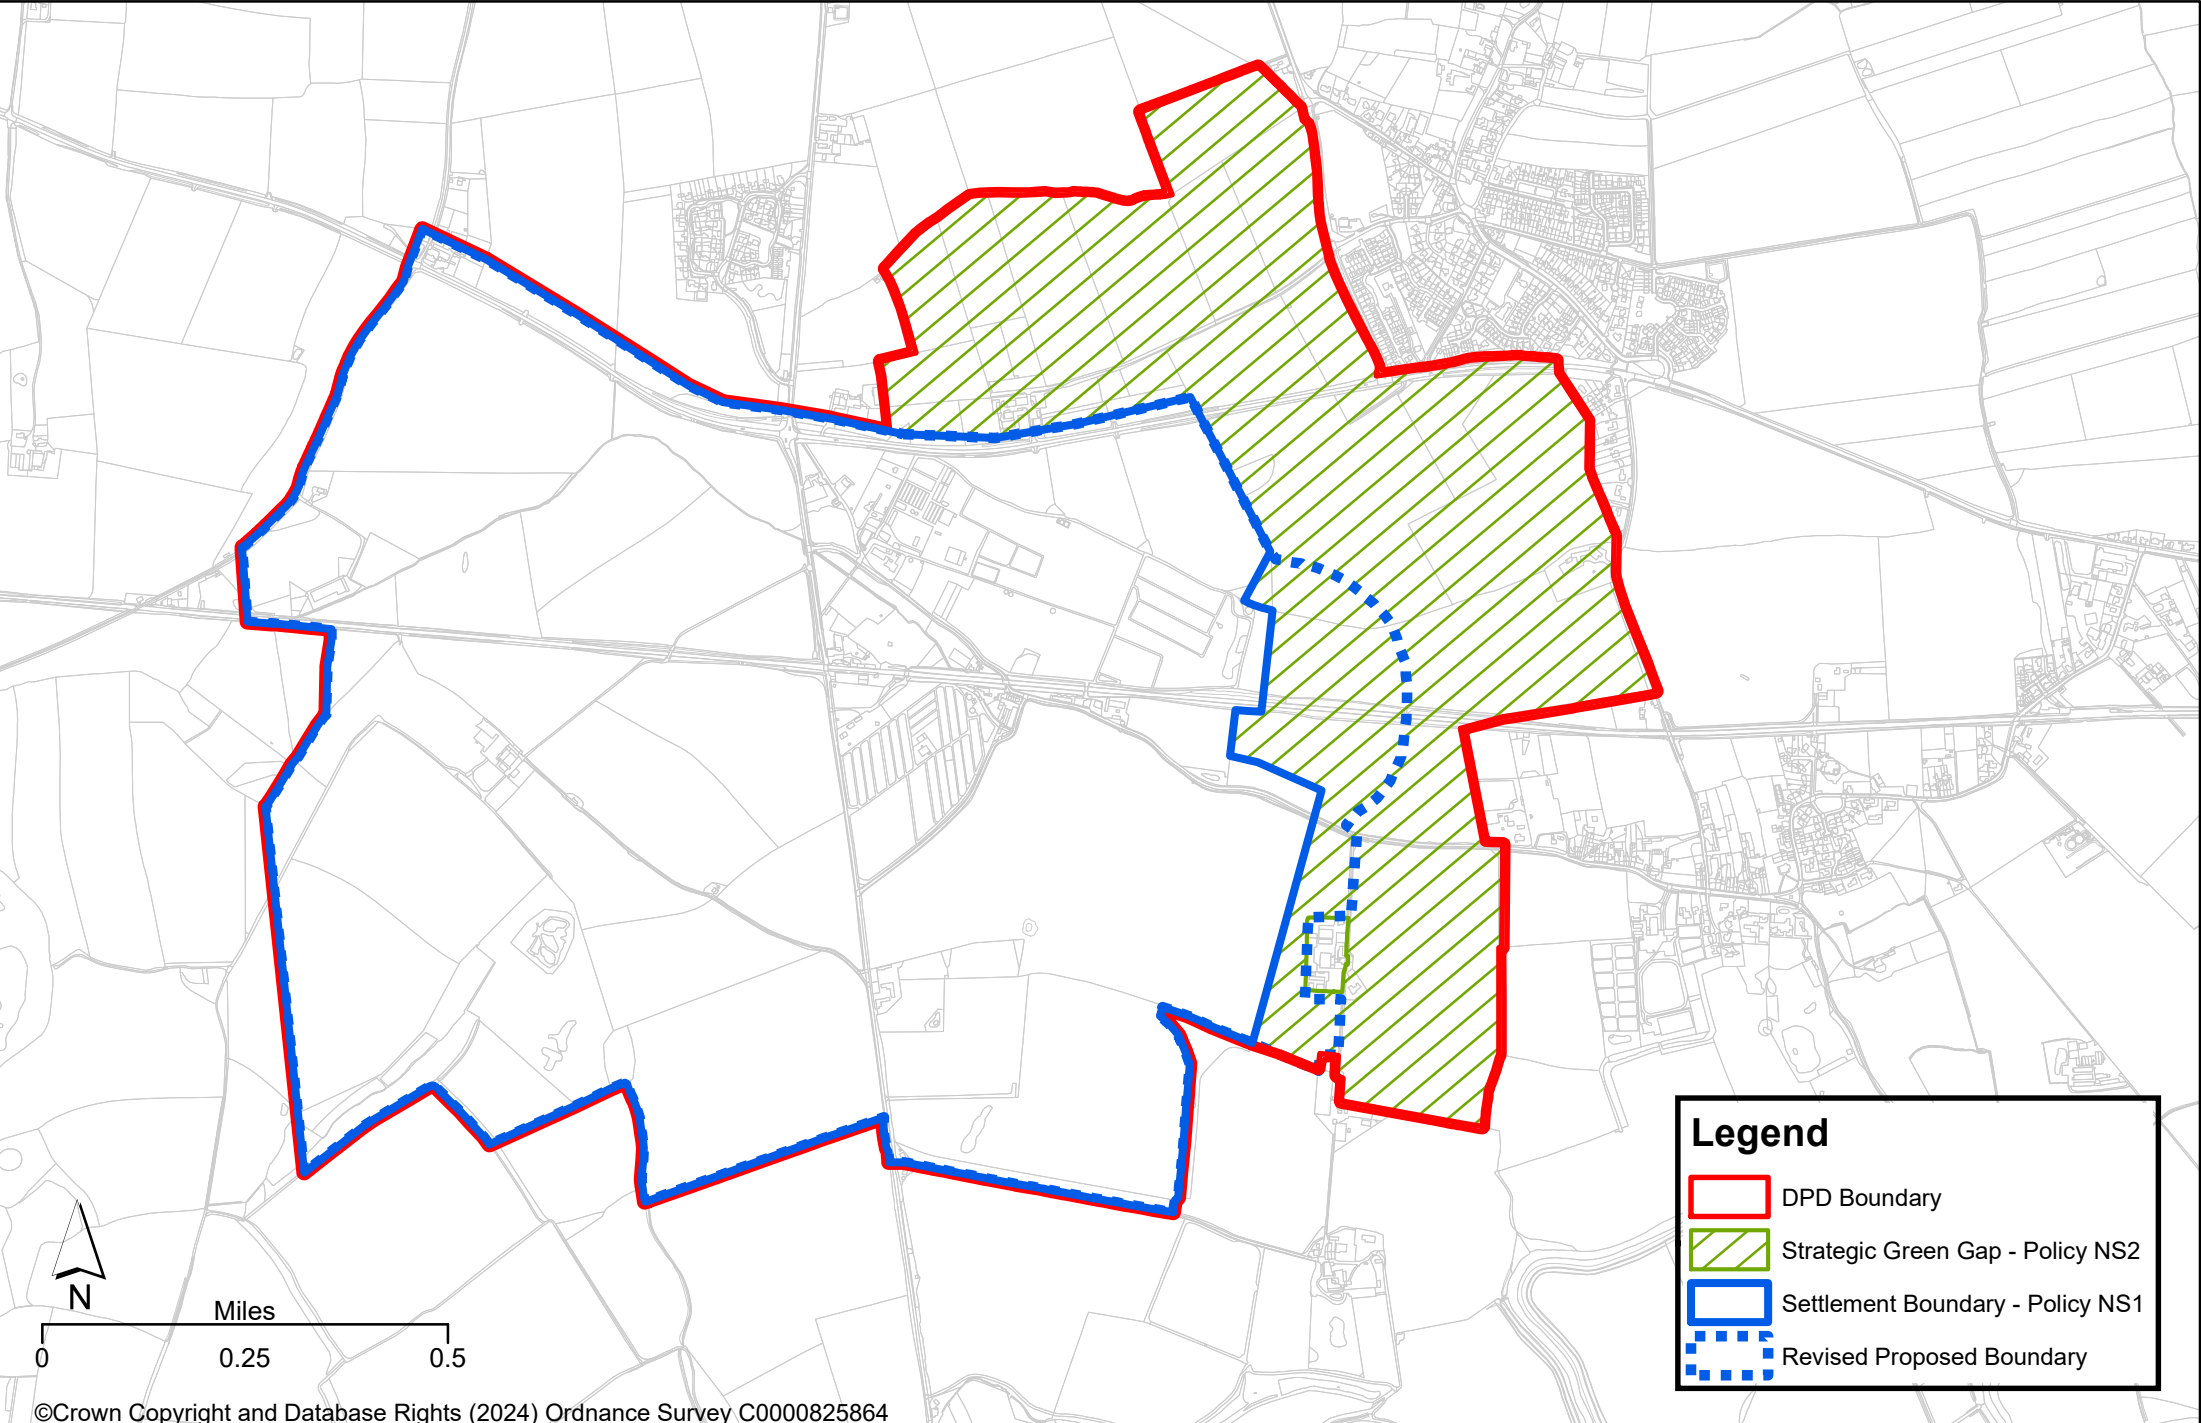

New Settlement (Maltkiln) Development Plan Document (DPD)

Schedule of Proposed Policy Map Modifications

January 2025

Legend

-  DPD Boundary
-  Strategic Green Gap - Policy NS2
-  Settlement Boundary - Policy NS1
-  Revised Proposed Boundary