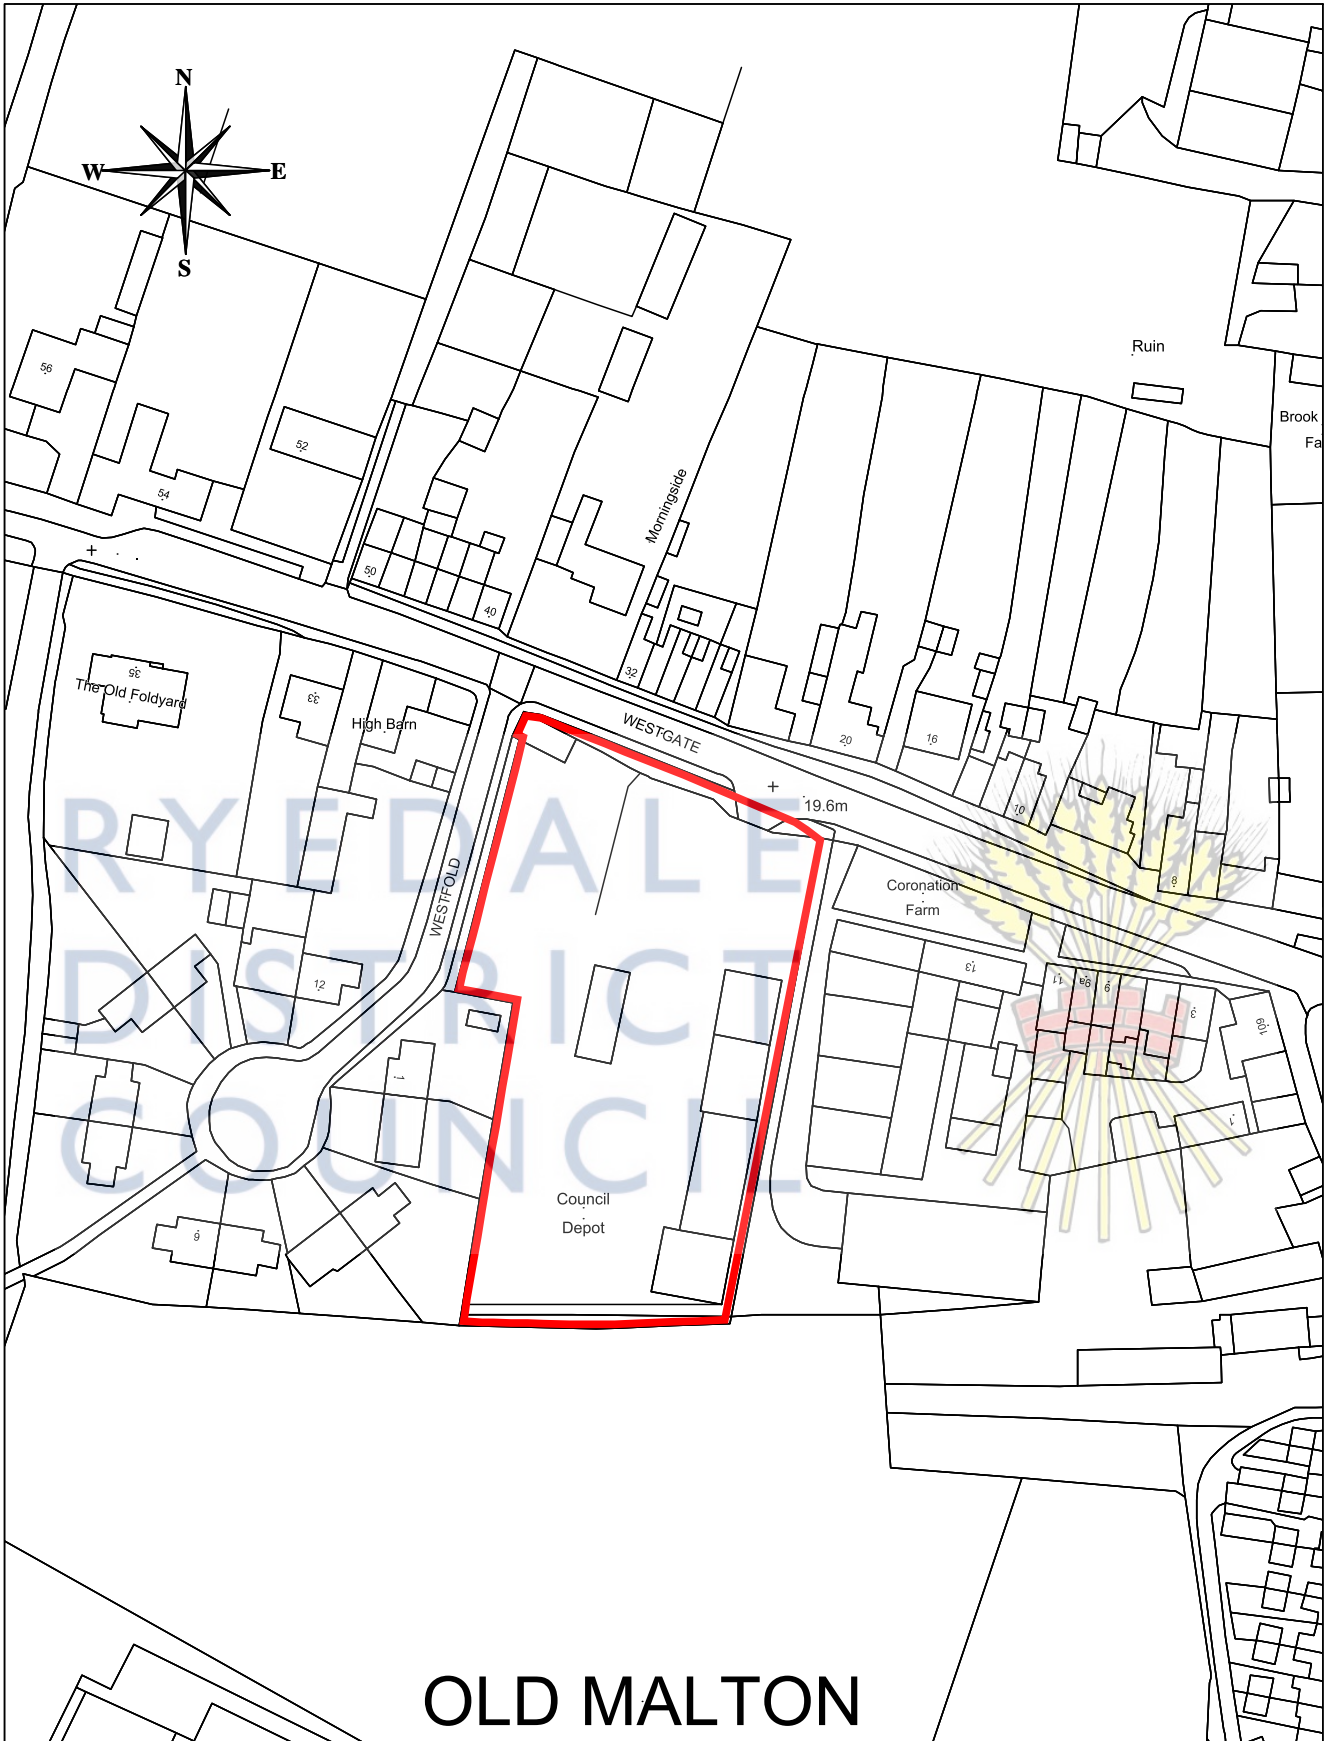

Former Highways Depot, Westgate, Old Malton

OLD MALTON

Scale: 1:1250

Ryedale District Council
Ryedale House
Malton
North Yorkshire
YO17 7HH
Tel: (01653) 600666
Fax (01653) 696801
Email: enquiries@ryedale.gov.uk
Website: www.ryedale.gov.uk