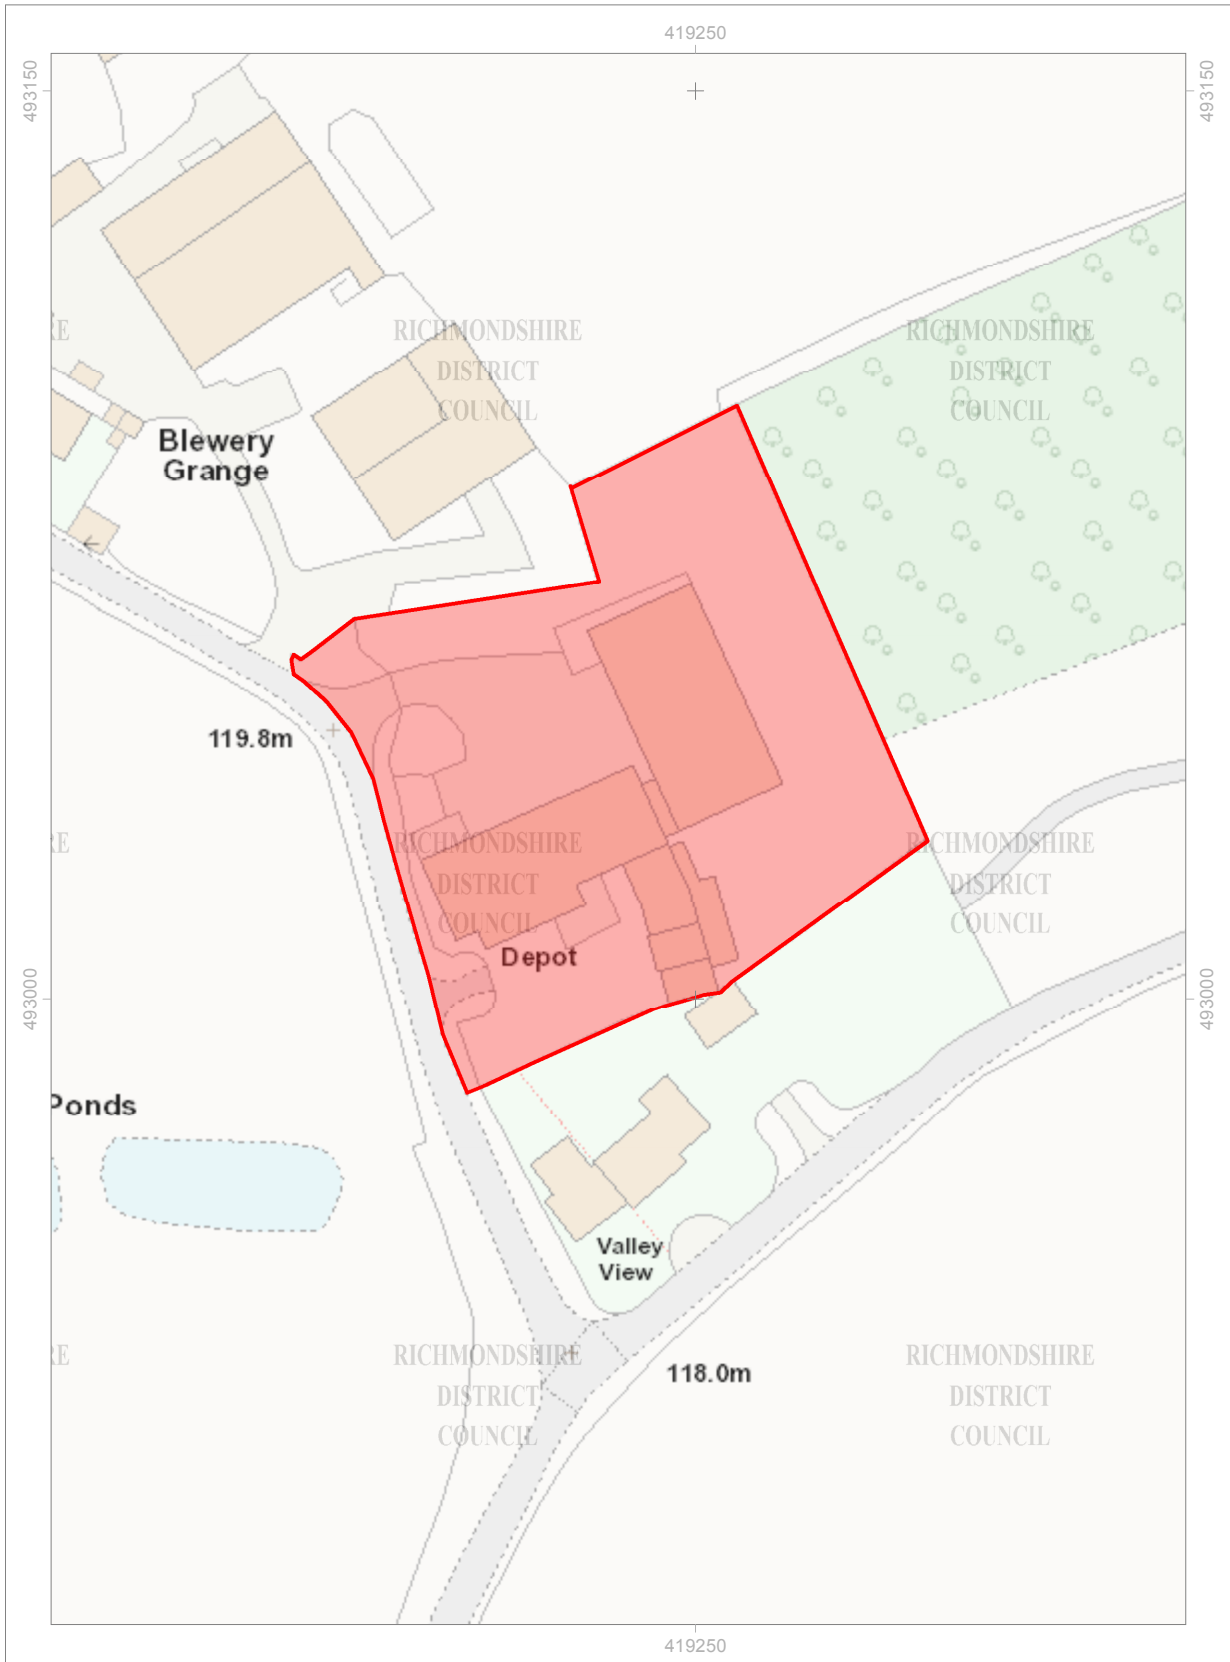

Adelphi House

Hunton

Date: 17/11/2017

Mercury House, Station Road
DL10 4JX

© Crown copyright and database right
2017. Ordnance Survey Licence No.
100018642.