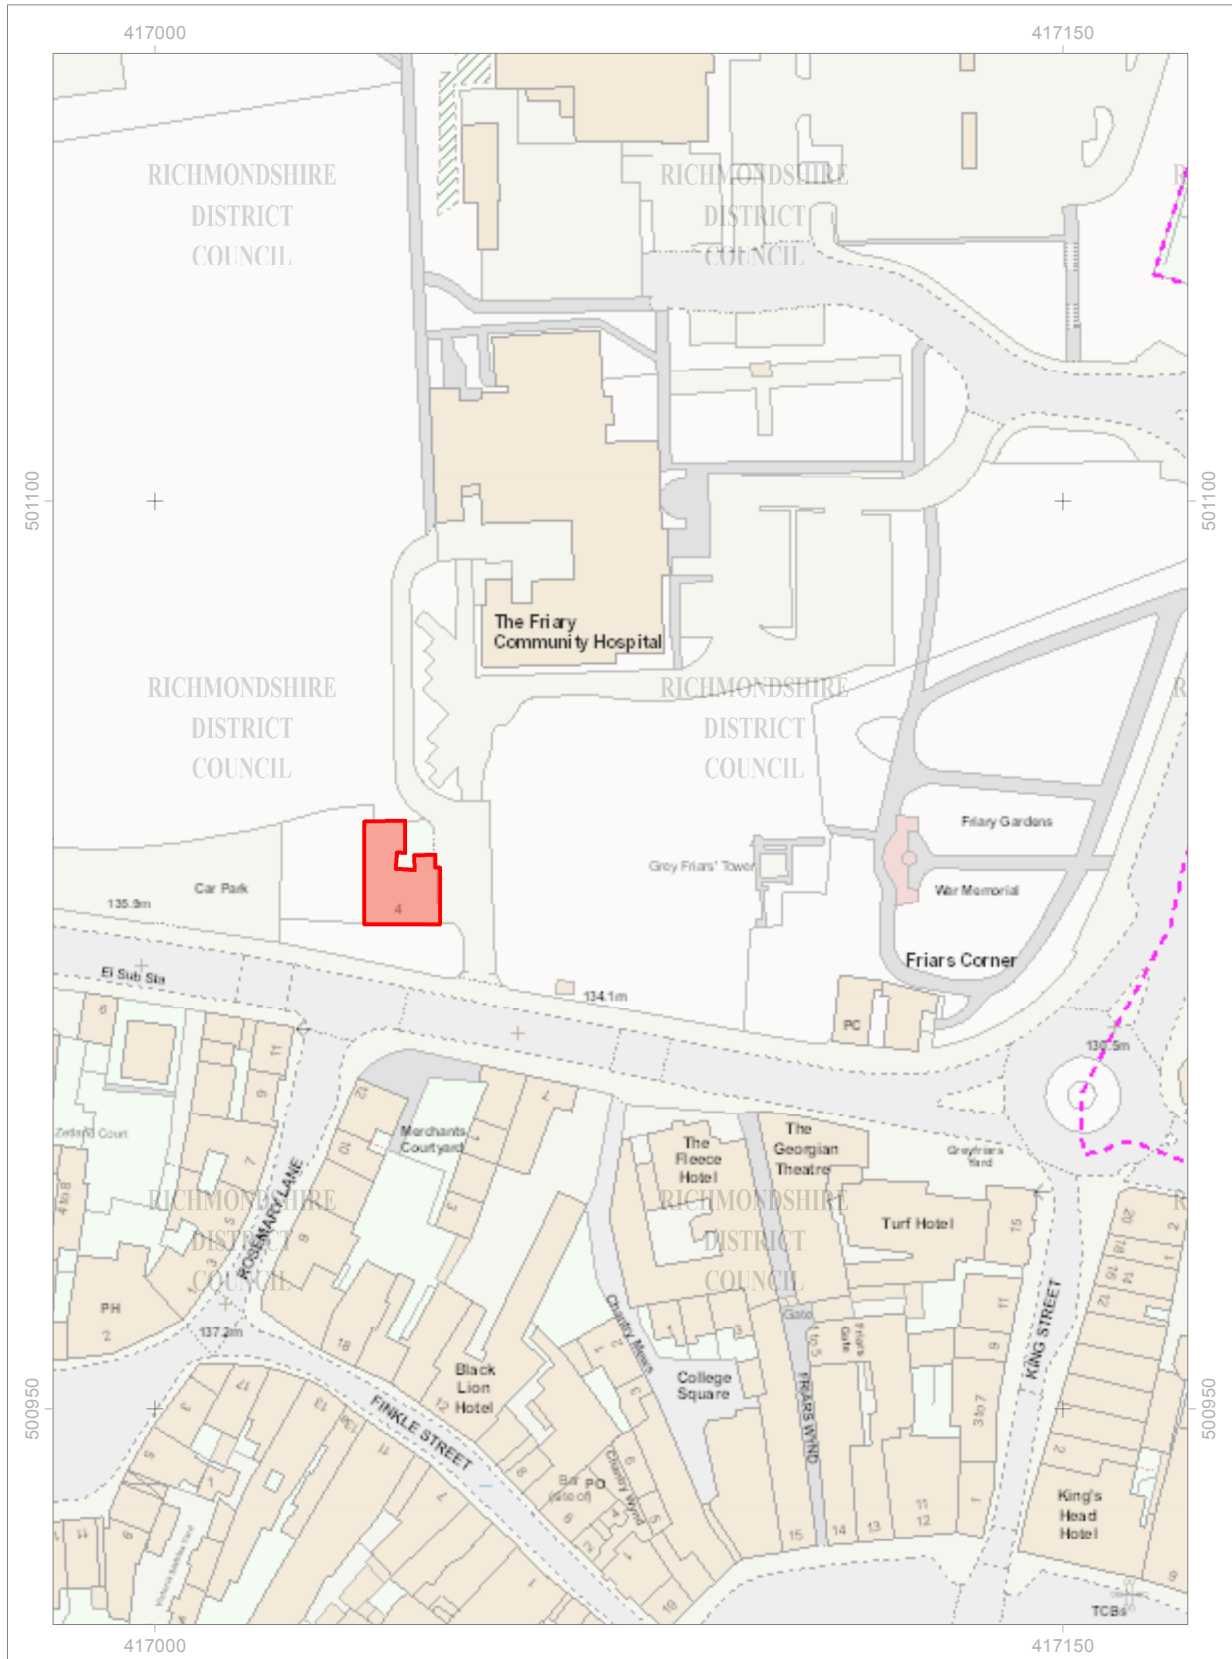

# Friary Lodge

Richmond

Date: 17/11/2017

Mercury House, Station Road  
DL10 4JX

© Crown copyright and database right  
2017. Ordnance Survey Licence No.  
100018642.