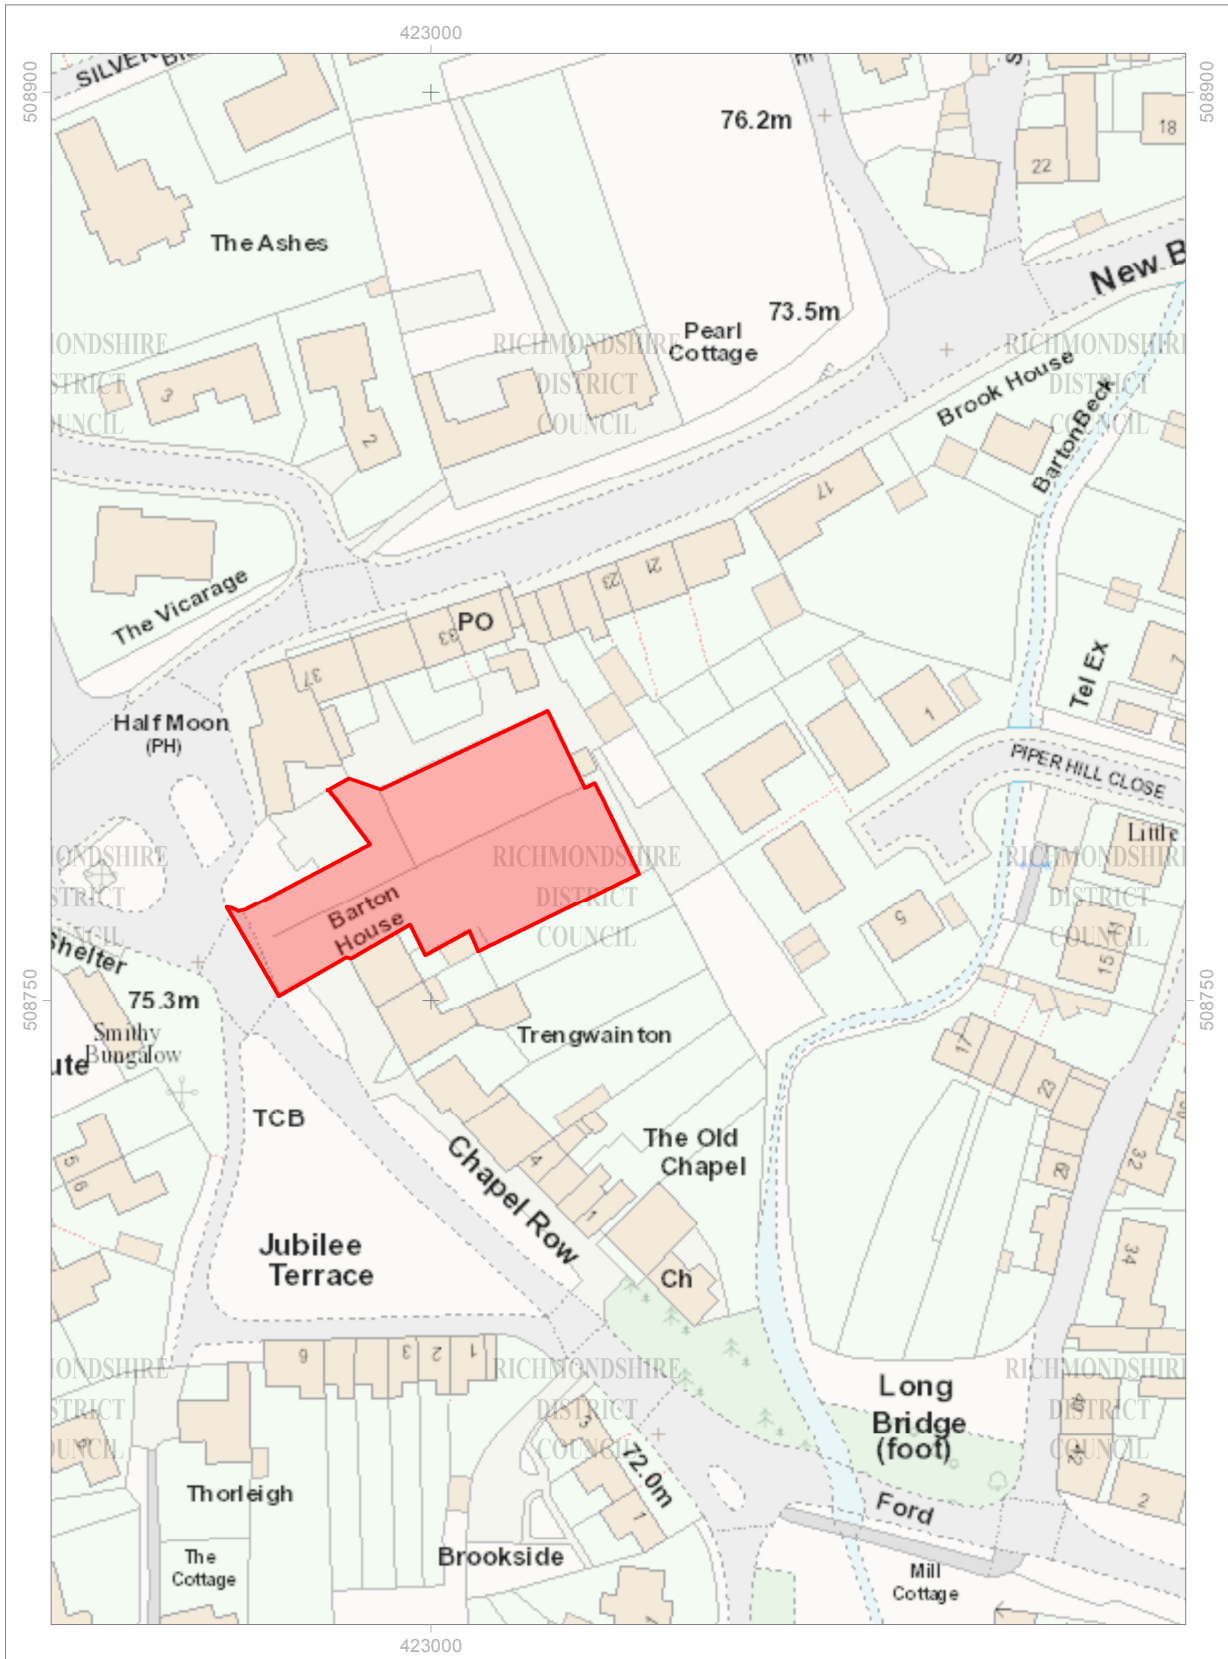

Haulage Depot

Barton

Date: 17/11/2017

Mercury House, Station Road
DL10 4JX

© Crown copyright and database right
2017. Ordnance Survey Licence No.
100018642.