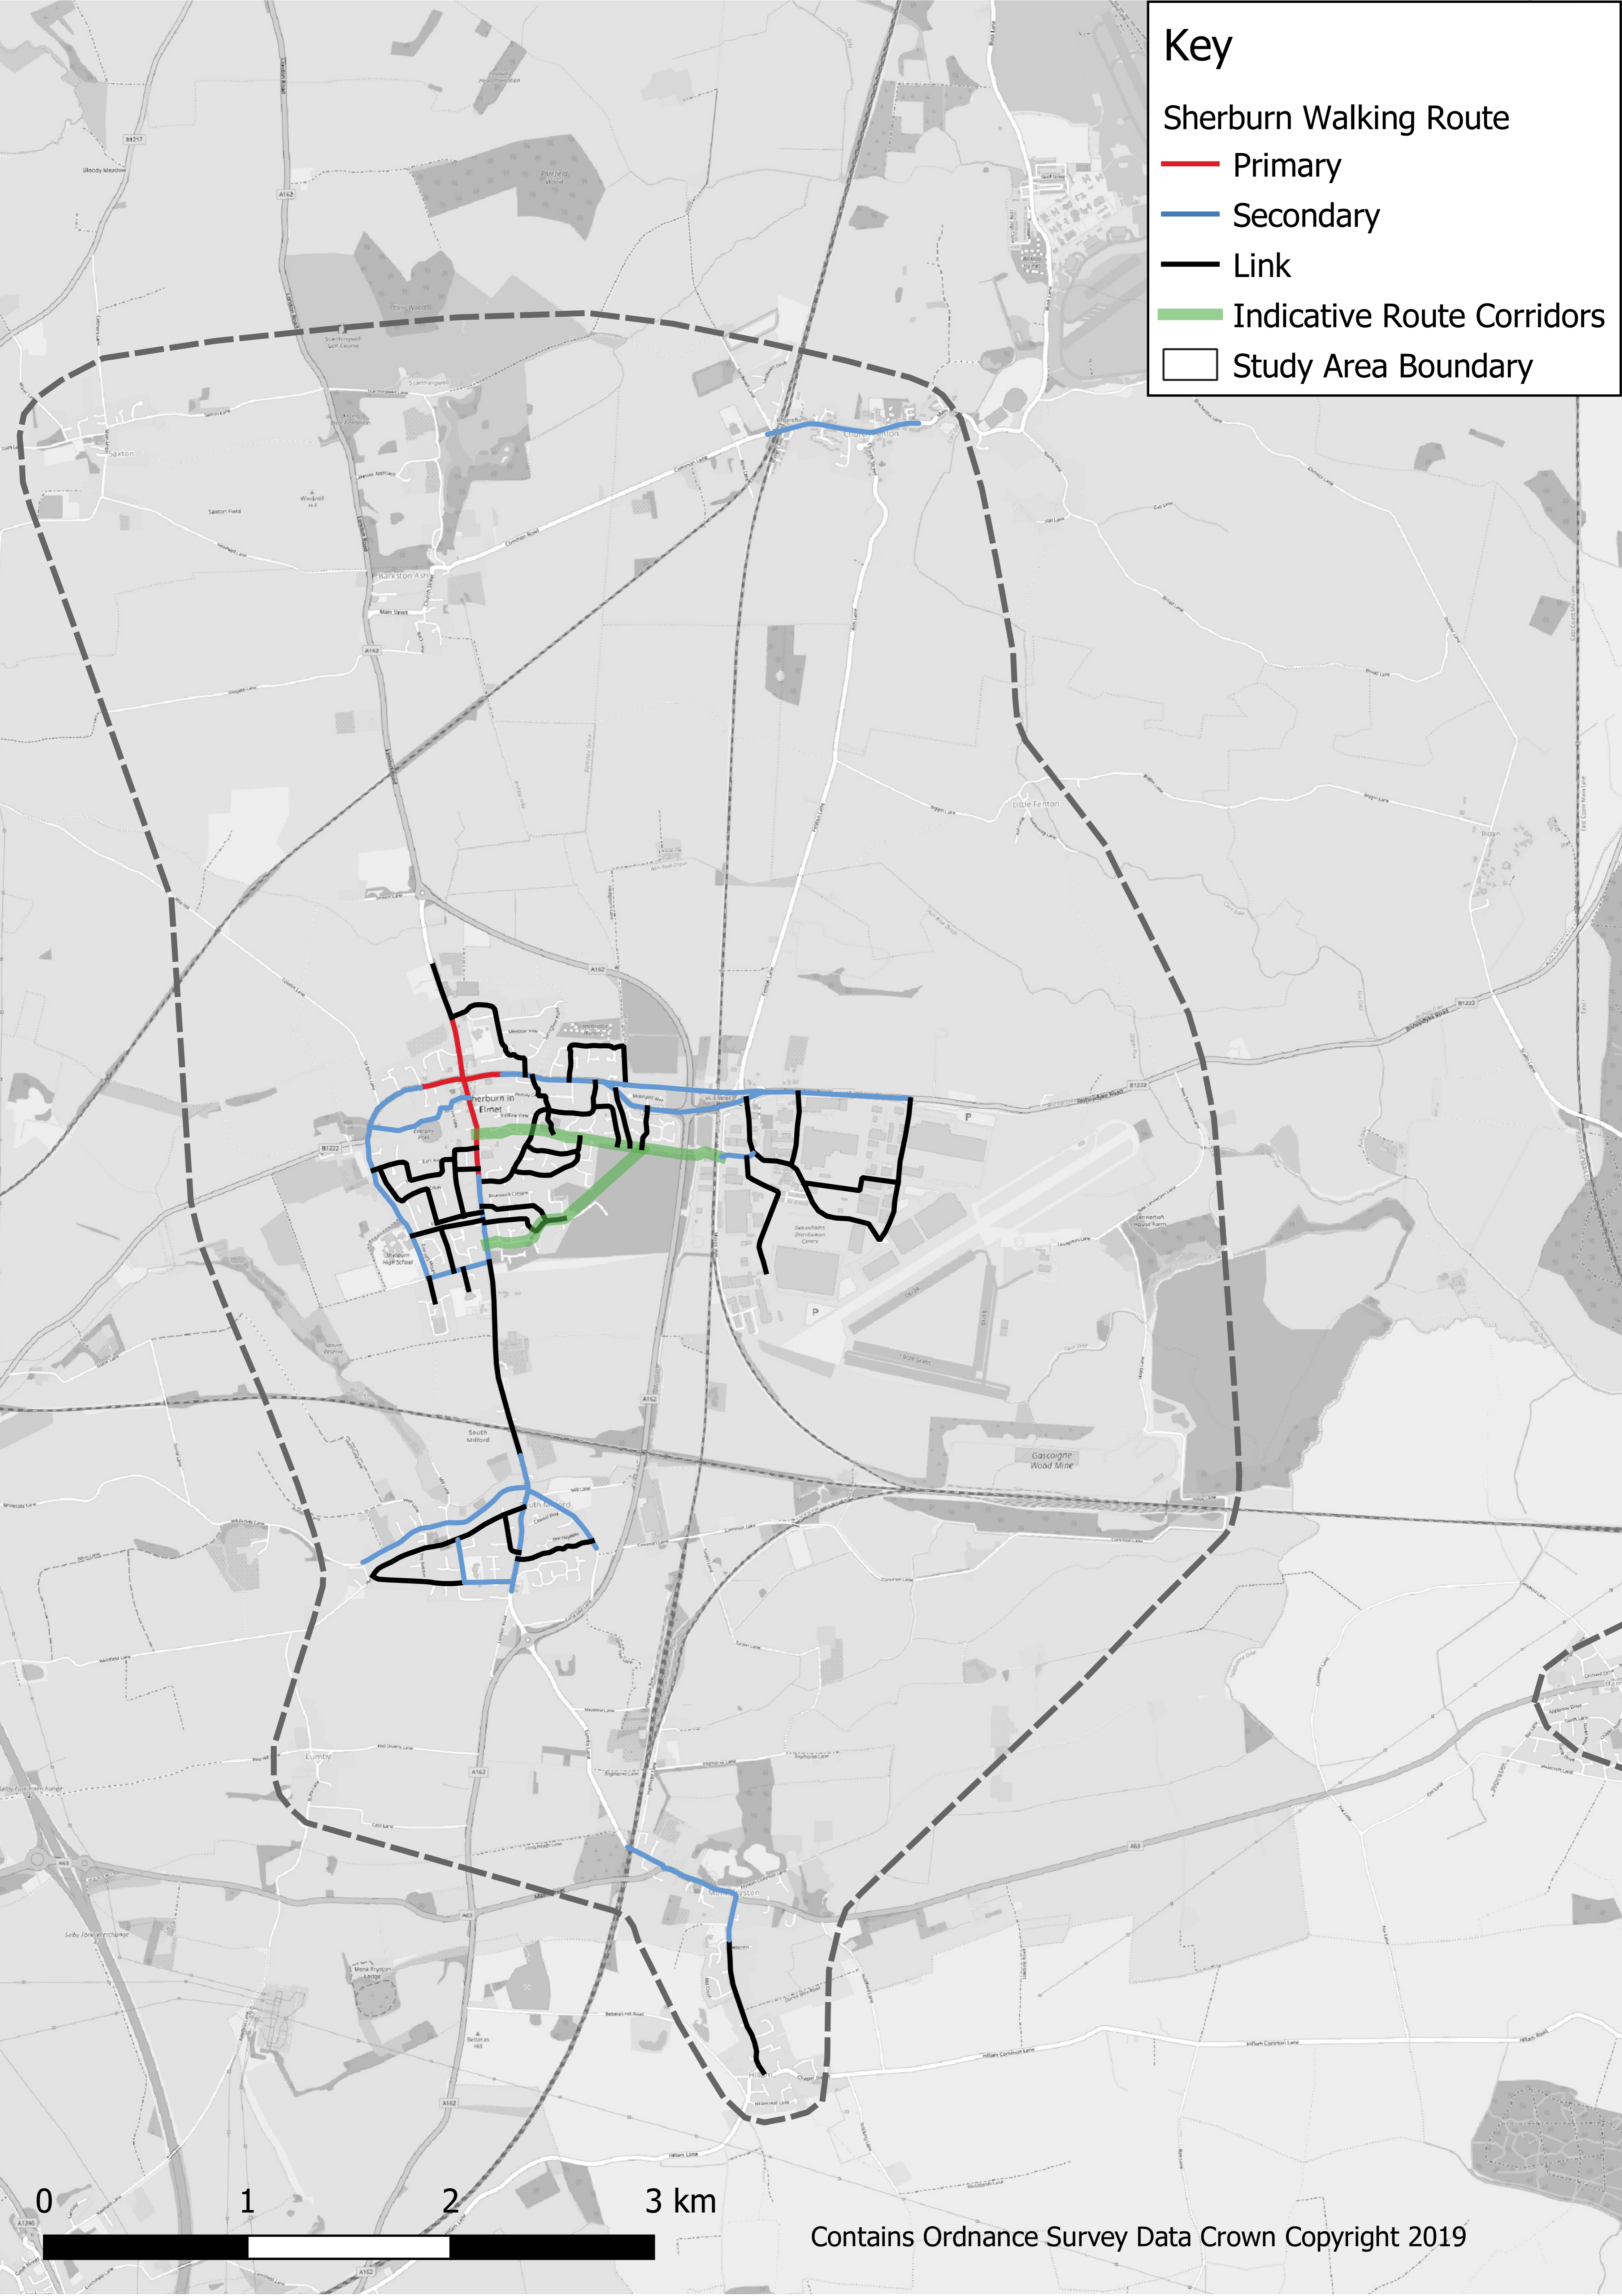

Key

- Selby Cycle Corridors
 - Primary
 - Secondary
 - Indicative Route Corridors
- Strategic Route
- Town Centre Core
- Selby Rail Station District
- Selby Study Area Boundary

Contains Ordnance Survey Data Crown Copyright 2019

Key

Sherburn Draft Cycle Corridors

- Primary
- Secondary
- Indicative Route Corridors
- Strategic Route
- Study Area Boundary

Key

- Tadcaster Cycle Corridors
 - Primary
 - Secondary
 - Indicative Route Corridors
 - Strategic Route
- Town Centre Core
- Tadcaster Study Area Boundary

Key

- Selby Walking Route
 - Prestige
 - Primary
 - Secondary
 - Link
- Indicative Route Corridors
- Town Centre Core
- Selby Rail Station District
- Selby Study Area Boundary

0 1 2 3 4 5 km

Key

Sherburn Walking Route

— Primary

— Secondary

— Link

— Indicative Route Corridors

□ Study Area Boundary

Key

- Tadcaster Walking Route
 - Prestige
 - Primary
 - Secondary
 - - - Link
- Indicative Route Corridors
- Town Centre Core
- Study Area Boundary