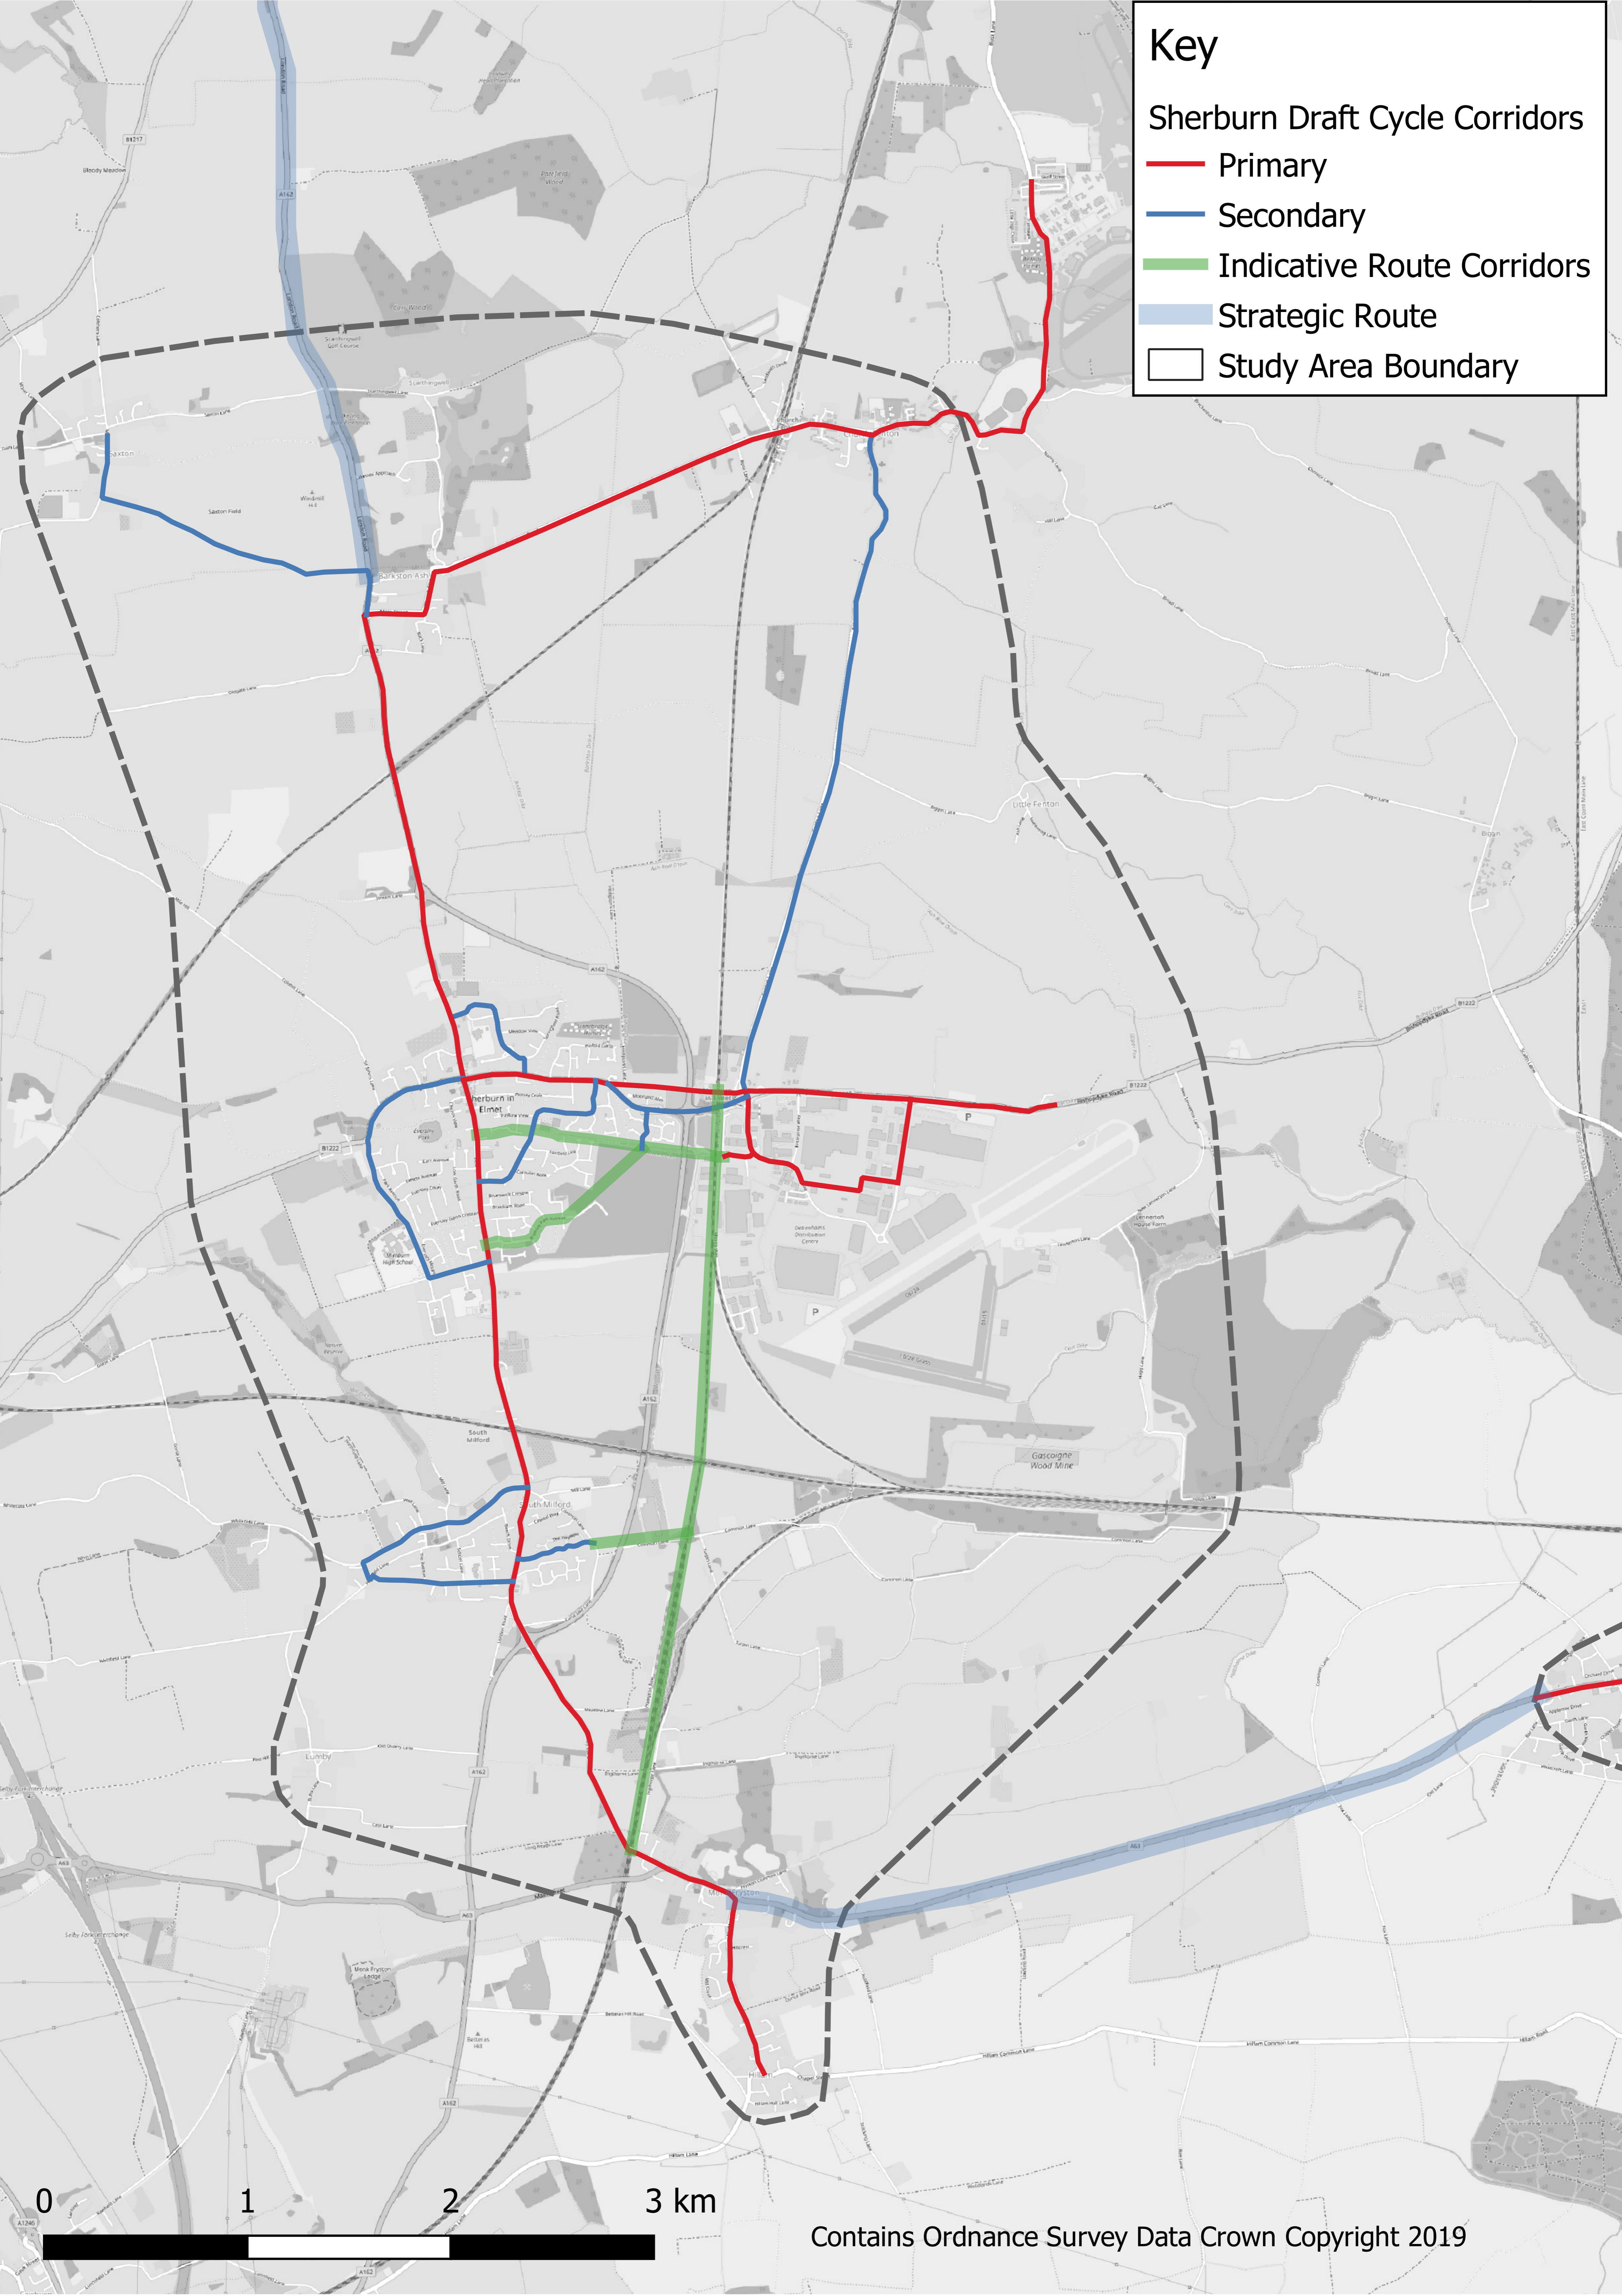

Key

- Selby Cycle Corridors
 - Primary
 - Secondary
 - Indicative Route Corridors
- Strategic Route
- Town Centre Core
- Selby Rail Station District
- Selby Study Area Boundary

Contains Ordnance Survey Data Crown Copyright 2019

Key

Sherburn Draft Cycle Corridors

- Primary
- Secondary
- Indicative Route Corridors
- Strategic Route
- Study Area Boundary

Key

- Tadcaster Cycle Corridors
 - Primary
 - Secondary
 - Indicative Route Corridors
 - Strategic Route
- Town Centre Core
- Tadcaster Study Area Boundary

Key

- Selby Walking Route
 - Prestige
 - Primary
 - Secondary
 - Link
- Indicative Route Corridors
- Town Centre Core
- Selby Rail Station District
- Selby Study Area Boundary

0 1 2 3 4 5 km

Key

Sherburn Walking Route

— Primary

— Secondary

— Link

— Indicative Route Corridors

□ Study Area Boundary

Key

- Tadcaster Walking Route
 - Prestige
 - Primary
 - Secondary
 - - - Link
- Indicative Route Corridors
- Town Centre Core
- Study Area Boundary