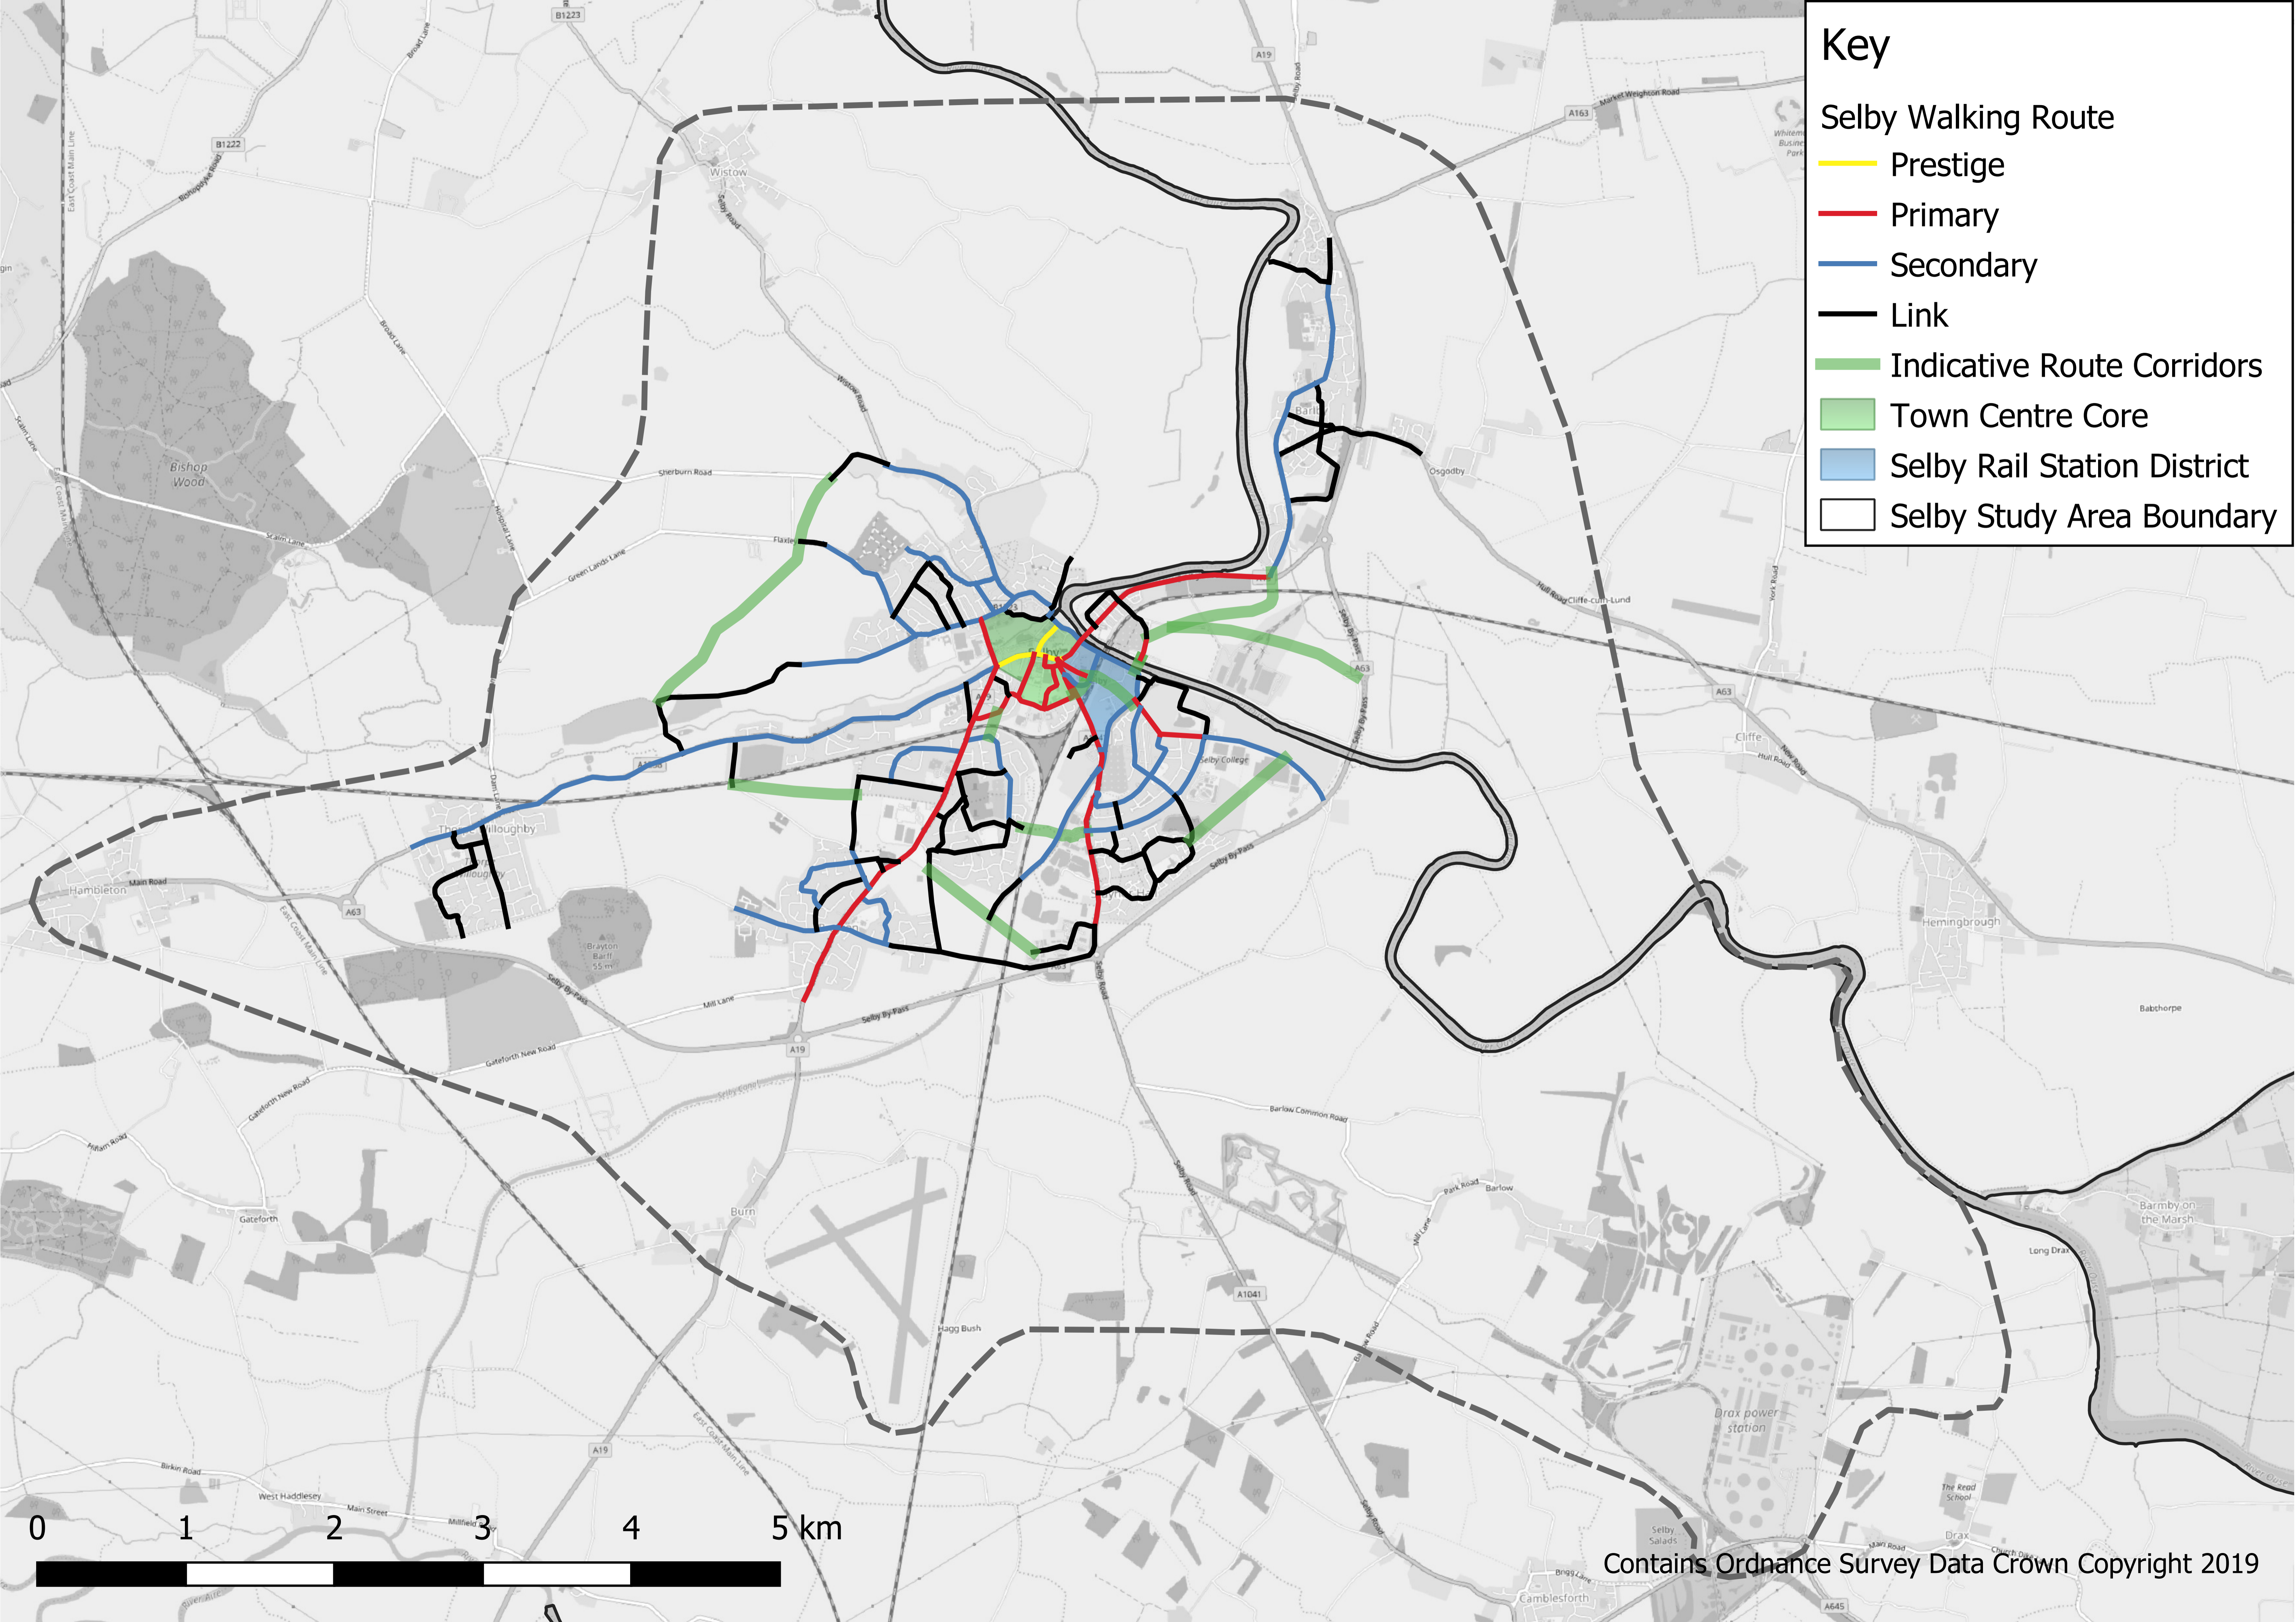

Key

- Selby Cycle Corridors
 - Primary
 - Secondary
 - Indicative Route Corridors
- Strategic Route
- Town Centre Core
- Selby Rail Station District
- Selby Study Area Boundary

Contains Ordnance Survey Data Crown Copyright 2019

Key

Sherburn Draft Cycle Corridors

- Primary
- Secondary
- Indicative Route Corridors
- Strategic Route
- Study Area Boundary

Key

- Tadcaster Cycle Corridors
 - Primary
 - Secondary
 - Indicative Route Corridors
 - Strategic Route
- Town Centre Core
- Tadcaster Study Area Boundary

Key

- Selby Walking Route
 - Prestige
 - Primary
 - Secondary
 - Link
- Indicative Route Corridors
- Town Centre Core
- Selby Rail Station District
- Selby Study Area Boundary

0 1 2 3 4 5 km

Key

Sherburn Walking Route

— Primary

— Secondary

— Link

— Indicative Route Corridors

□ Study Area Boundary

Key

- Tadcaster Walking Route
 - Prestige
 - Primary
 - Secondary
 - - - Link
- Indicative Route Corridors
- Town Centre Core
- Study Area Boundary