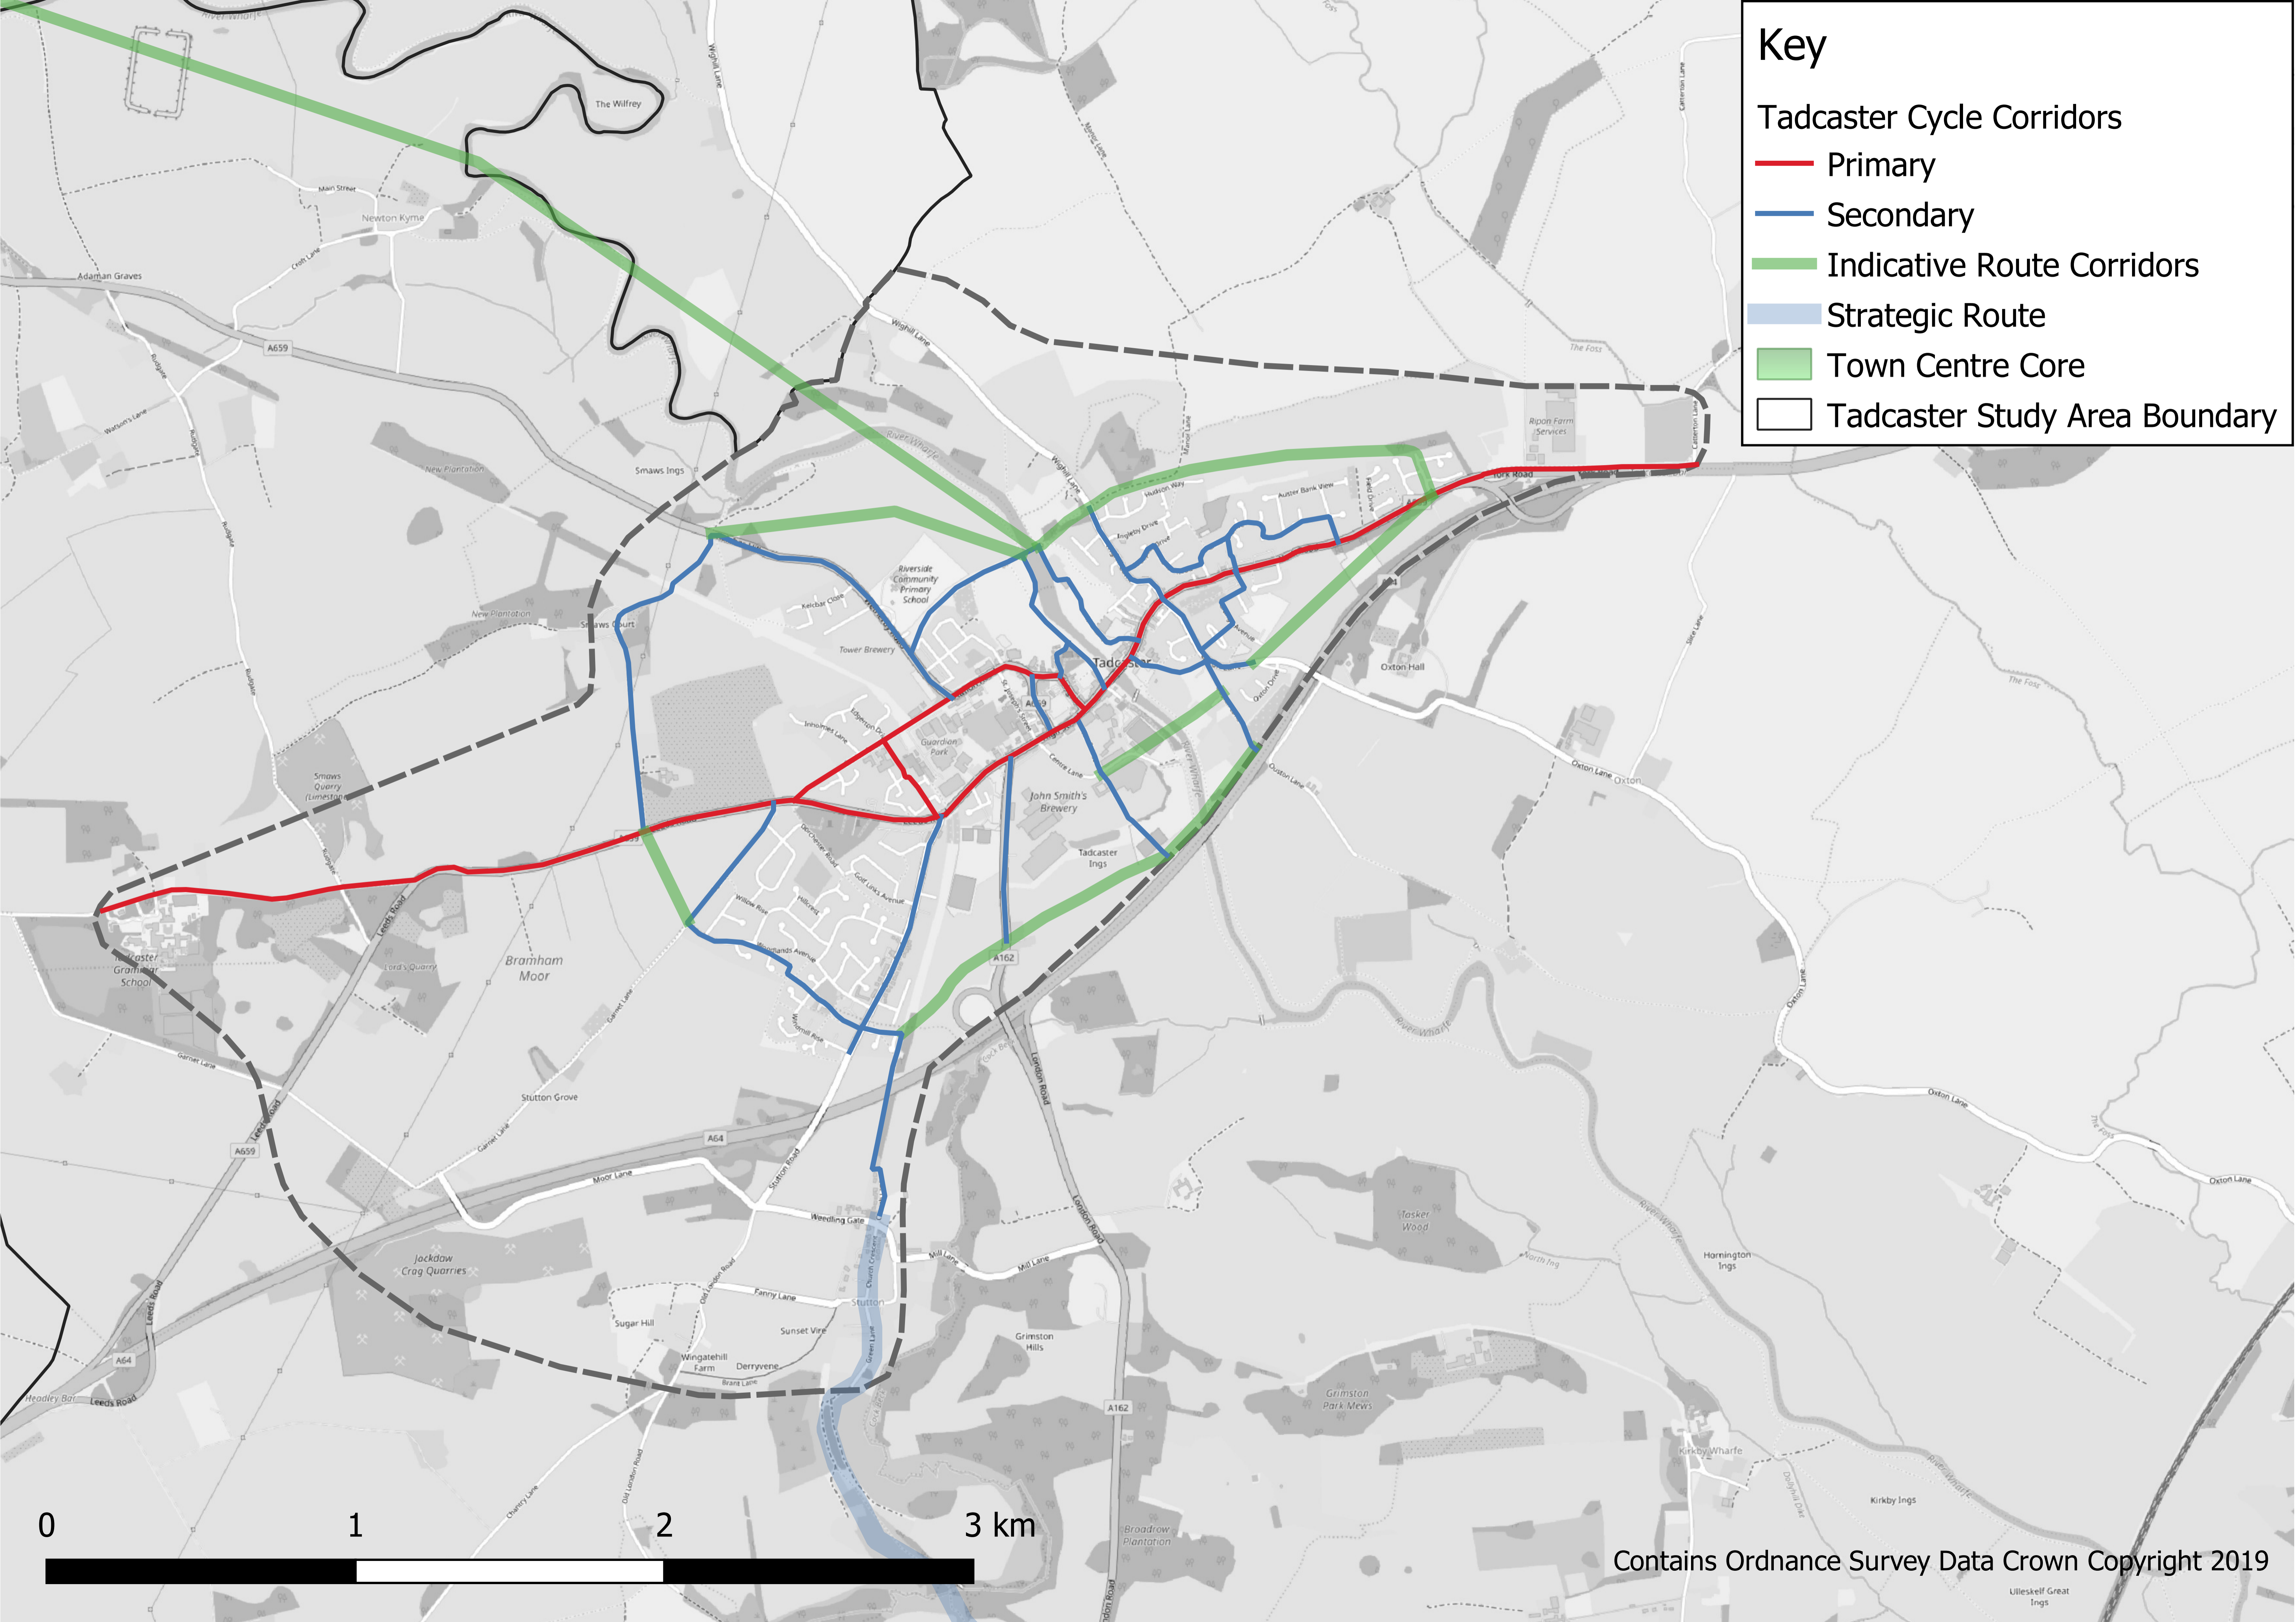

Key

- Selby Cycle Corridors
 - Primary
 - Secondary
 - Indicative Route Corridors
- Strategic Route
- Town Centre Core
- Selby Rail Station District
- Selby Study Area Boundary

Contains Ordnance Survey Data Crown Copyright 2019

Key

Sherburn Draft Cycle Corridors

- Primary
- Secondary
- Indicative Route Corridors
- Strategic Route
- Study Area Boundary

Key

- Tadcaster Cycle Corridors
 - Primary
 - Secondary
 - Indicative Route Corridors
 - Strategic Route
- Town Centre Core
- Tadcaster Study Area Boundary

Key

- Selby Walking Route
 - Prestige
 - Primary
 - Secondary
 - Link
- Indicative Route Corridors
- Town Centre Core
- Selby Rail Station District
- Selby Study Area Boundary

0 1 2 3 4 5 km

Key

Sherburn Walking Route

— Primary

— Secondary

— Link

— Indicative Route Corridors

□ Study Area Boundary

Key

- Tadcaster Walking Route
 - Prestige
 - Primary
 - Secondary
 - - - Link
- Indicative Route Corridors
- Town Centre Core
- Study Area Boundary