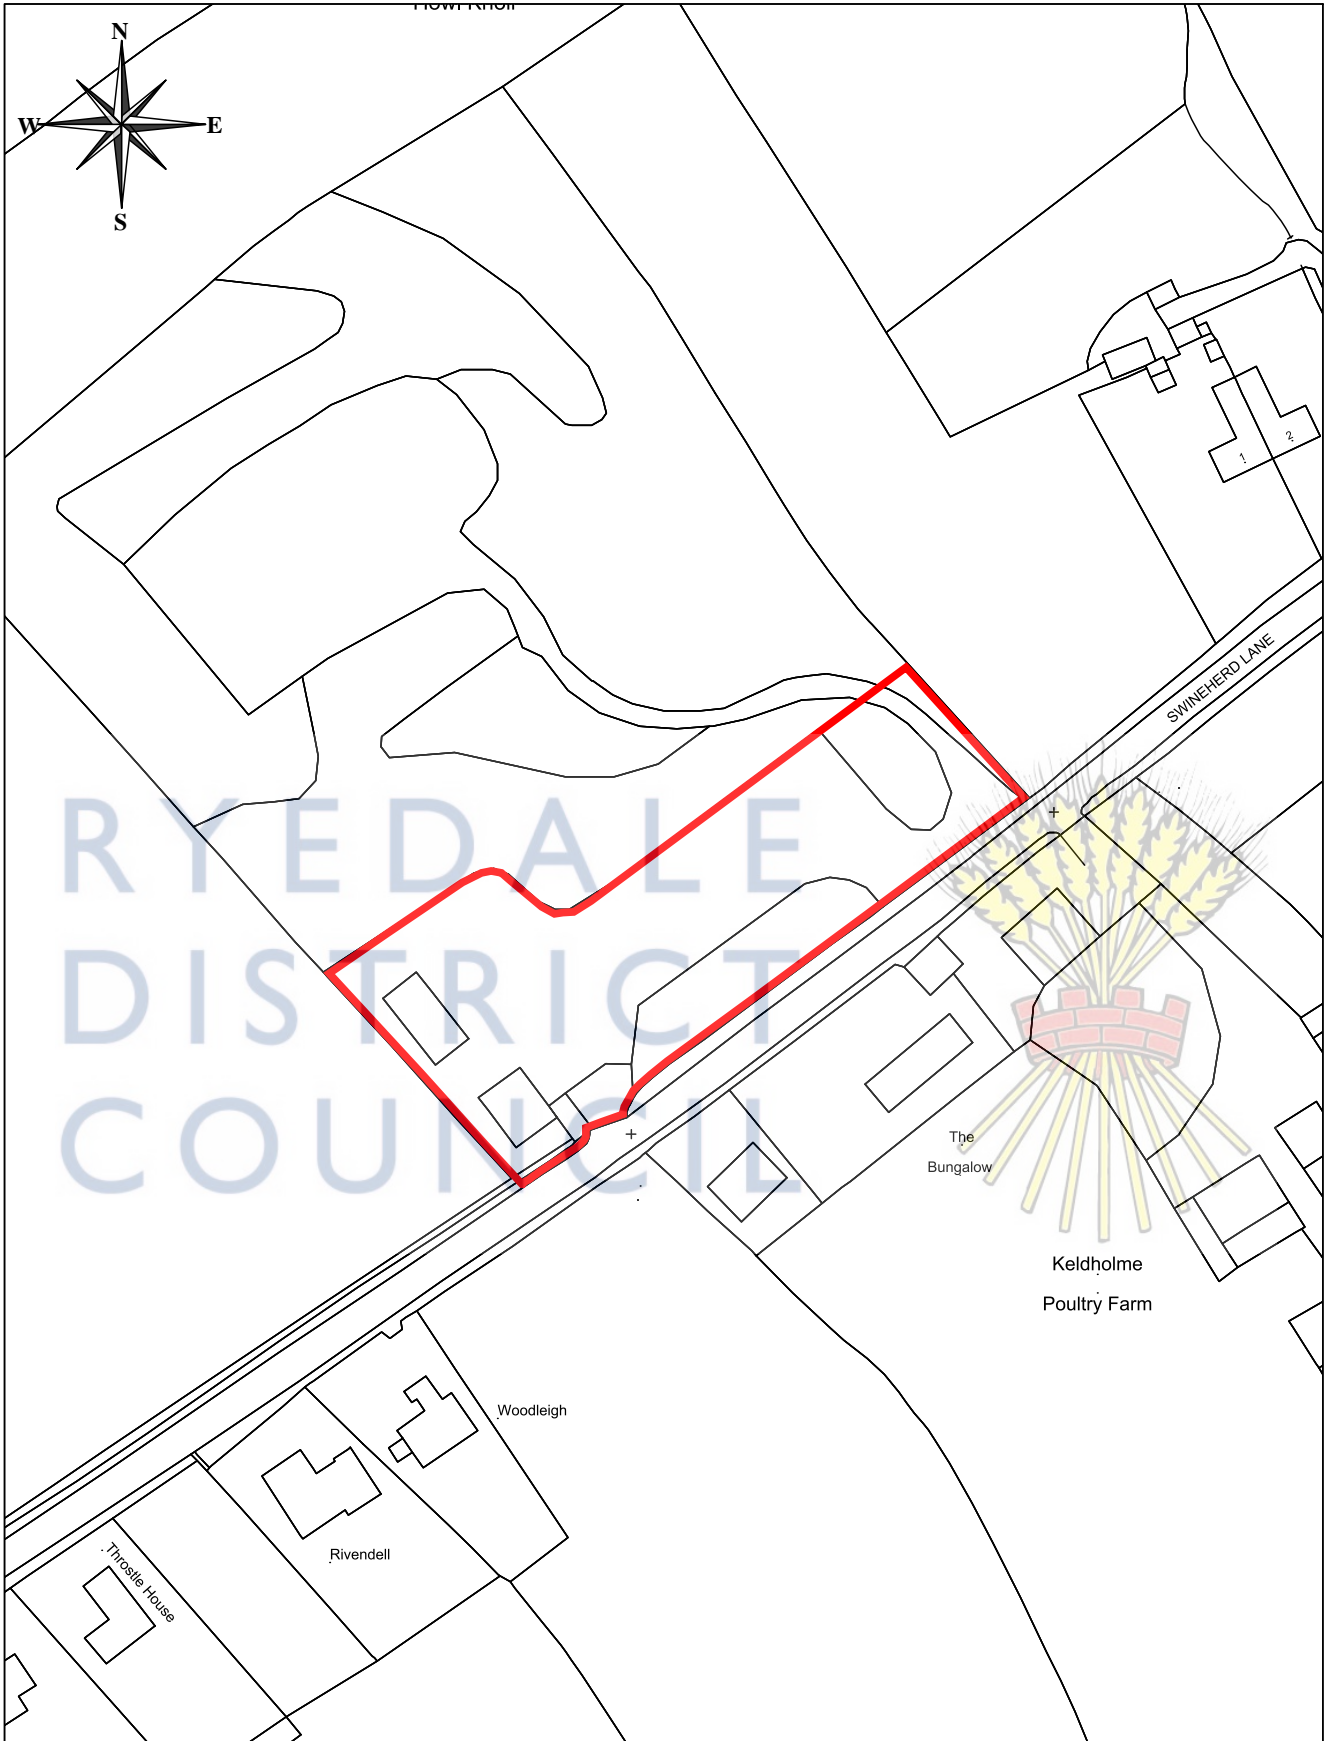

North of Swineherd Lane Old Brickworks Kirkbymoorside

Scale: 1:1250

Ryedale District Council
Ryedale House
Malton
North Yorkshire
YO17 7HH
Tel: (01653) 600666
Fax (01653) 696801
Email: enquiries@ryedale.gov.uk
Website: www.ryedale.gov.uk