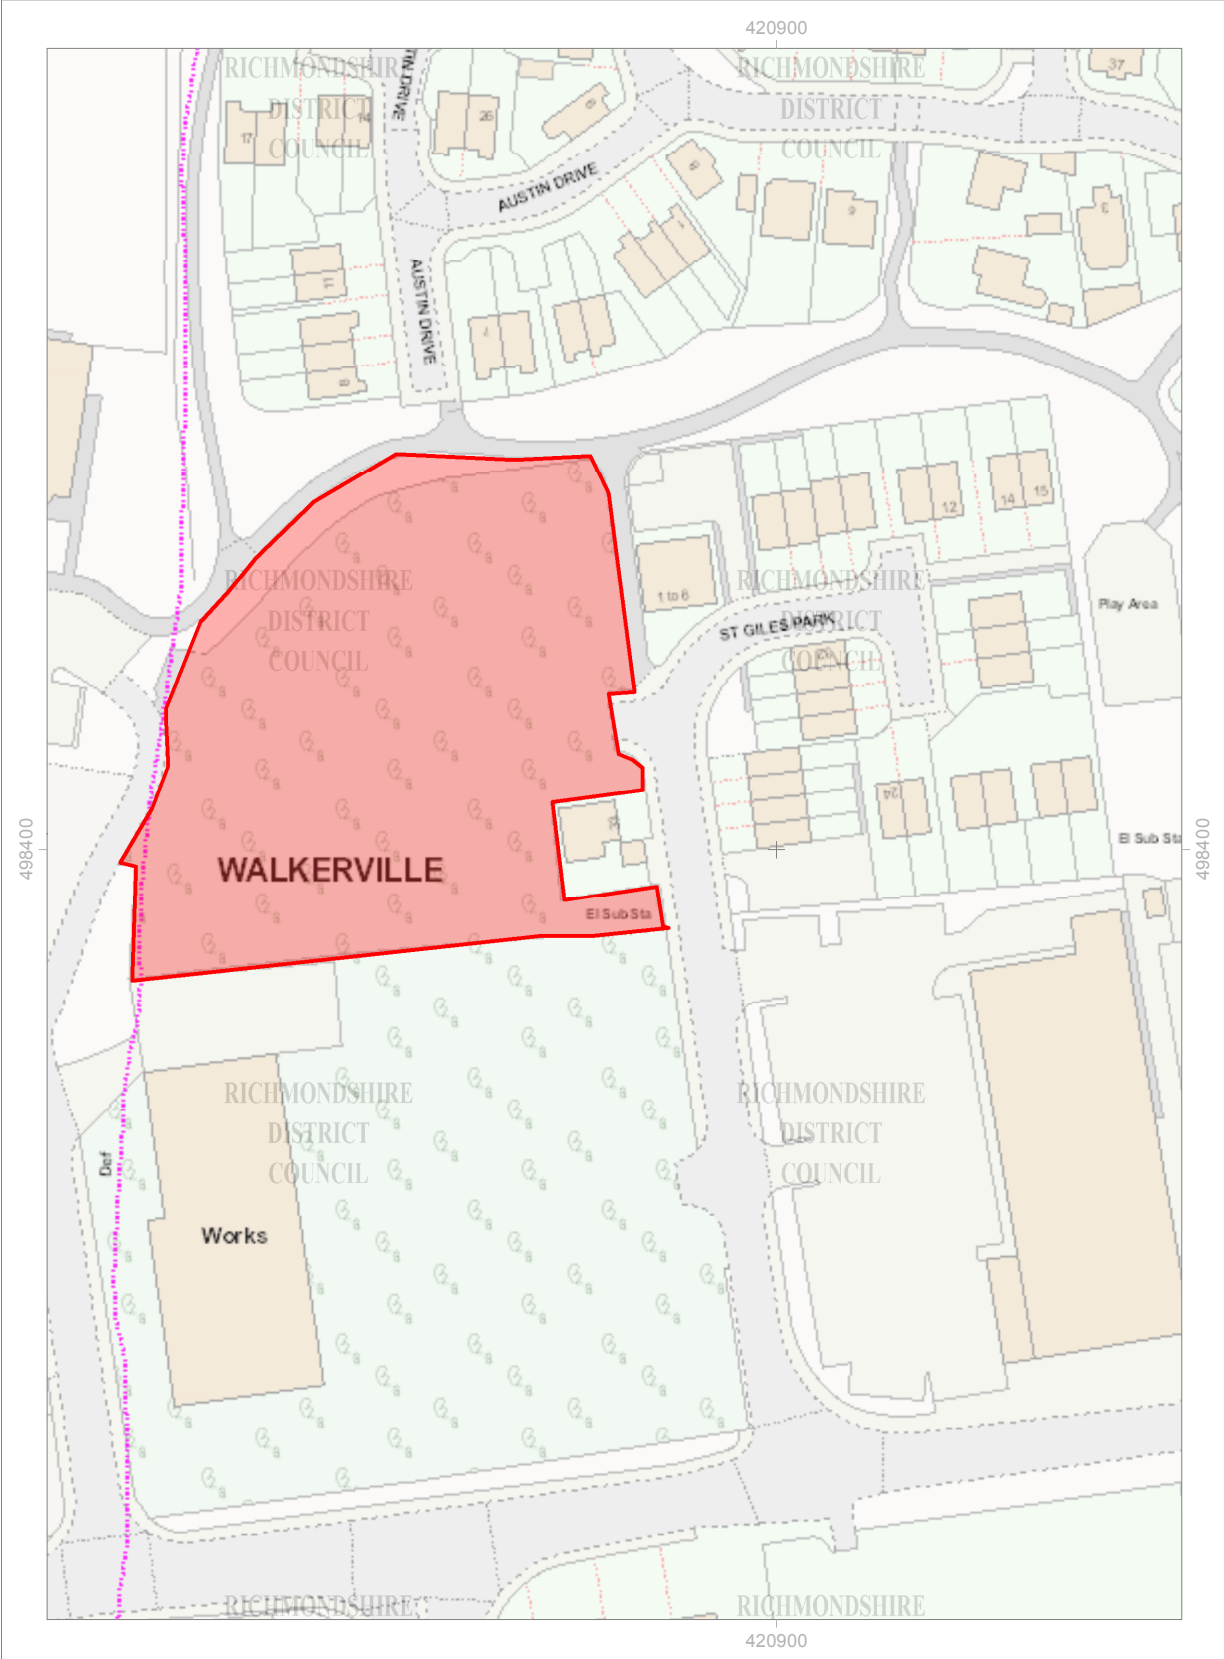

Richmond Park

Catterick Garrison

Date: 17/11/2017

Mercury House, Station Road
DL10 4JX

© Crown copyright and database right
2017. Ordnance Survey Licence No.
100018642.