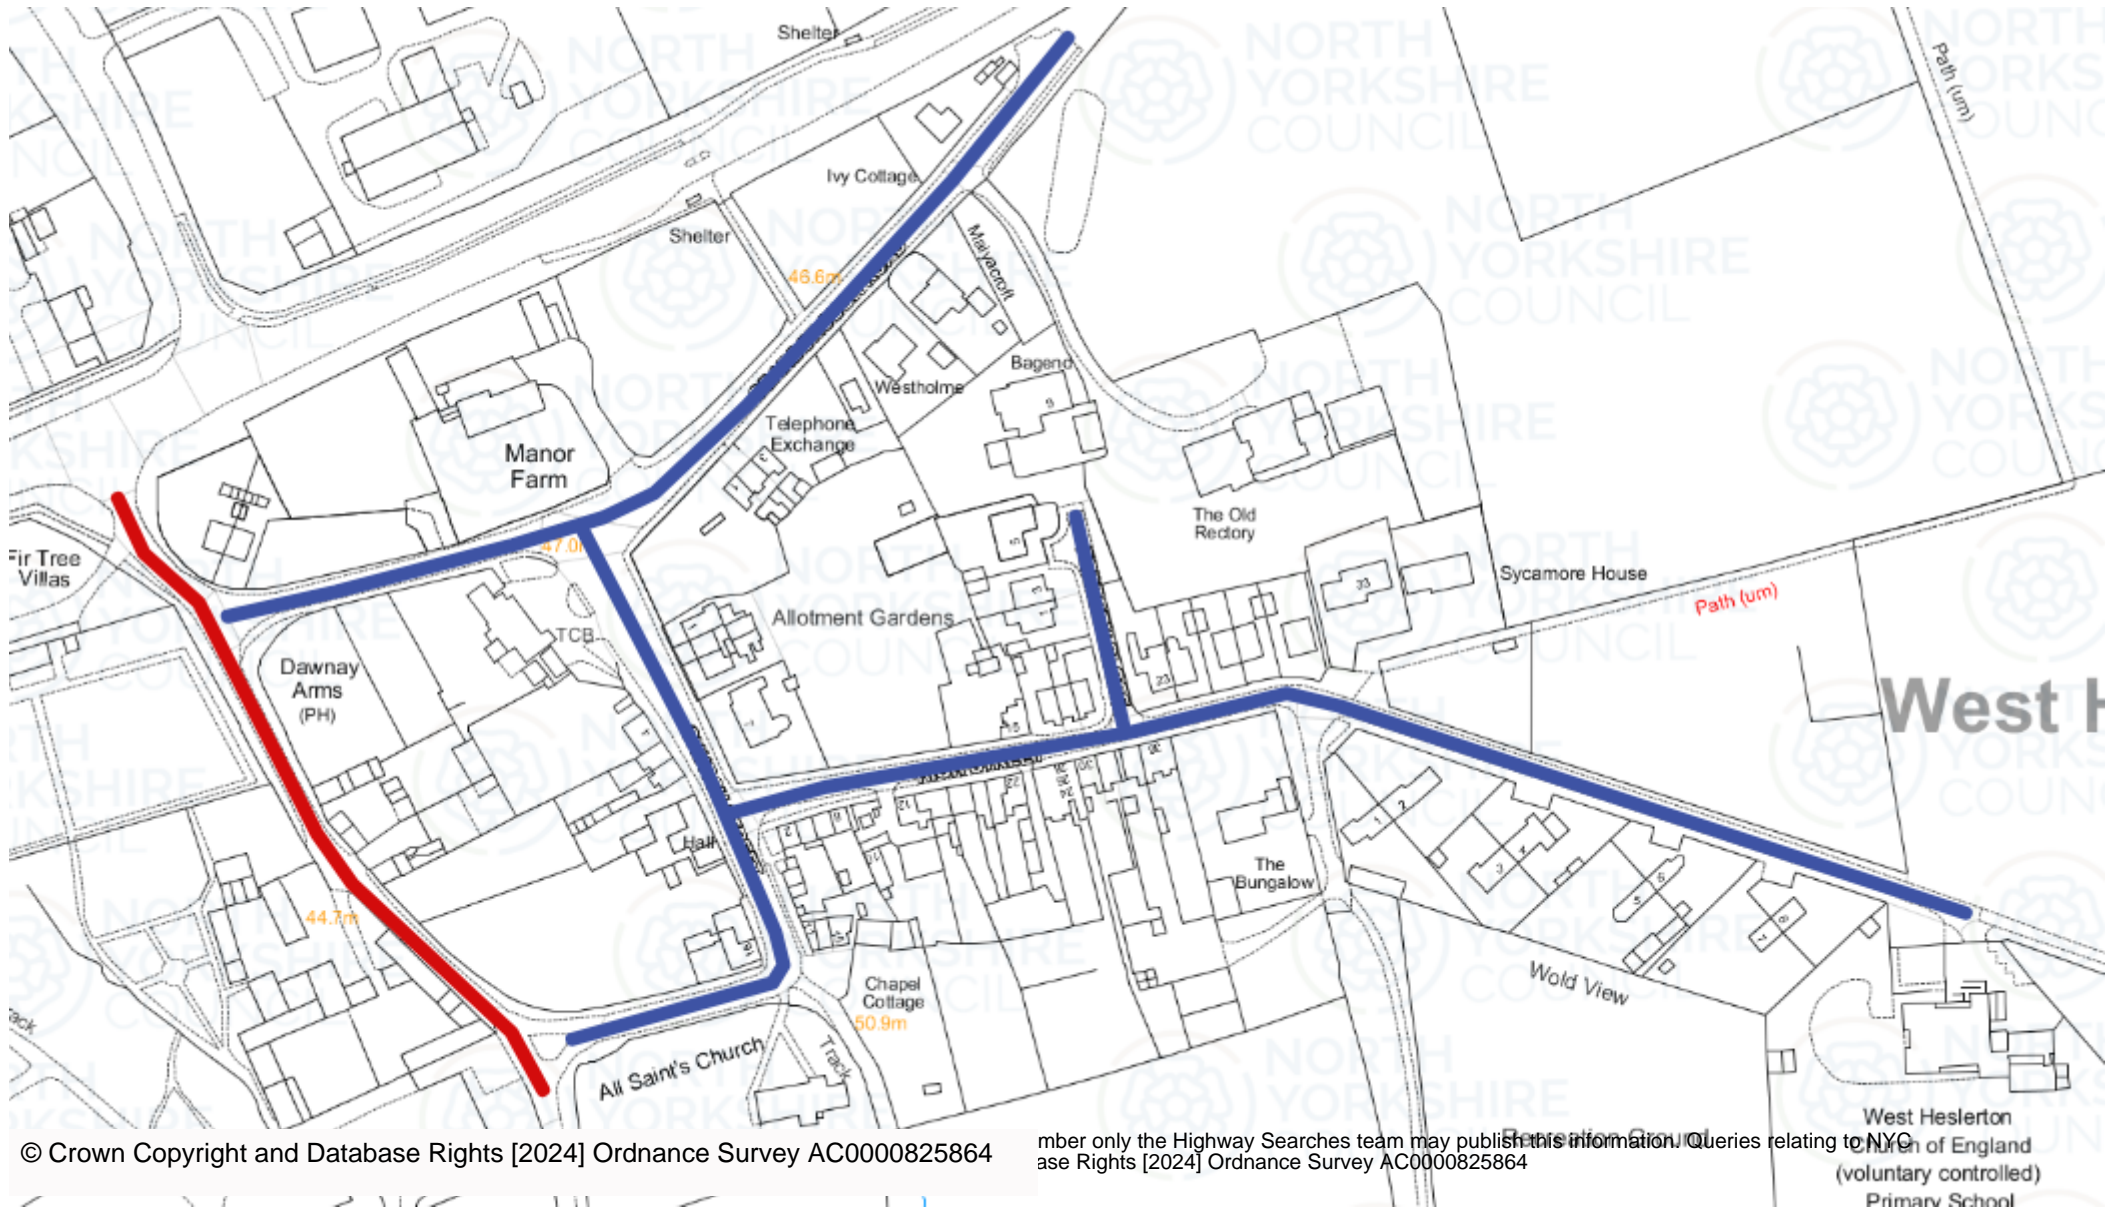

### West Heslerton - proposed speed limits

Red = 10mph Blue = 30mph

© Crown Copyright and Database Rights [2024] Ordnance Survey AC000825864

Member only the Highway Searches team may publish this information. Queries relating to NYC  
base Rights [2024] Ordnance Survey AC000825864

West Heslerton  
North of England  
(voluntary controlled)  
Primary School