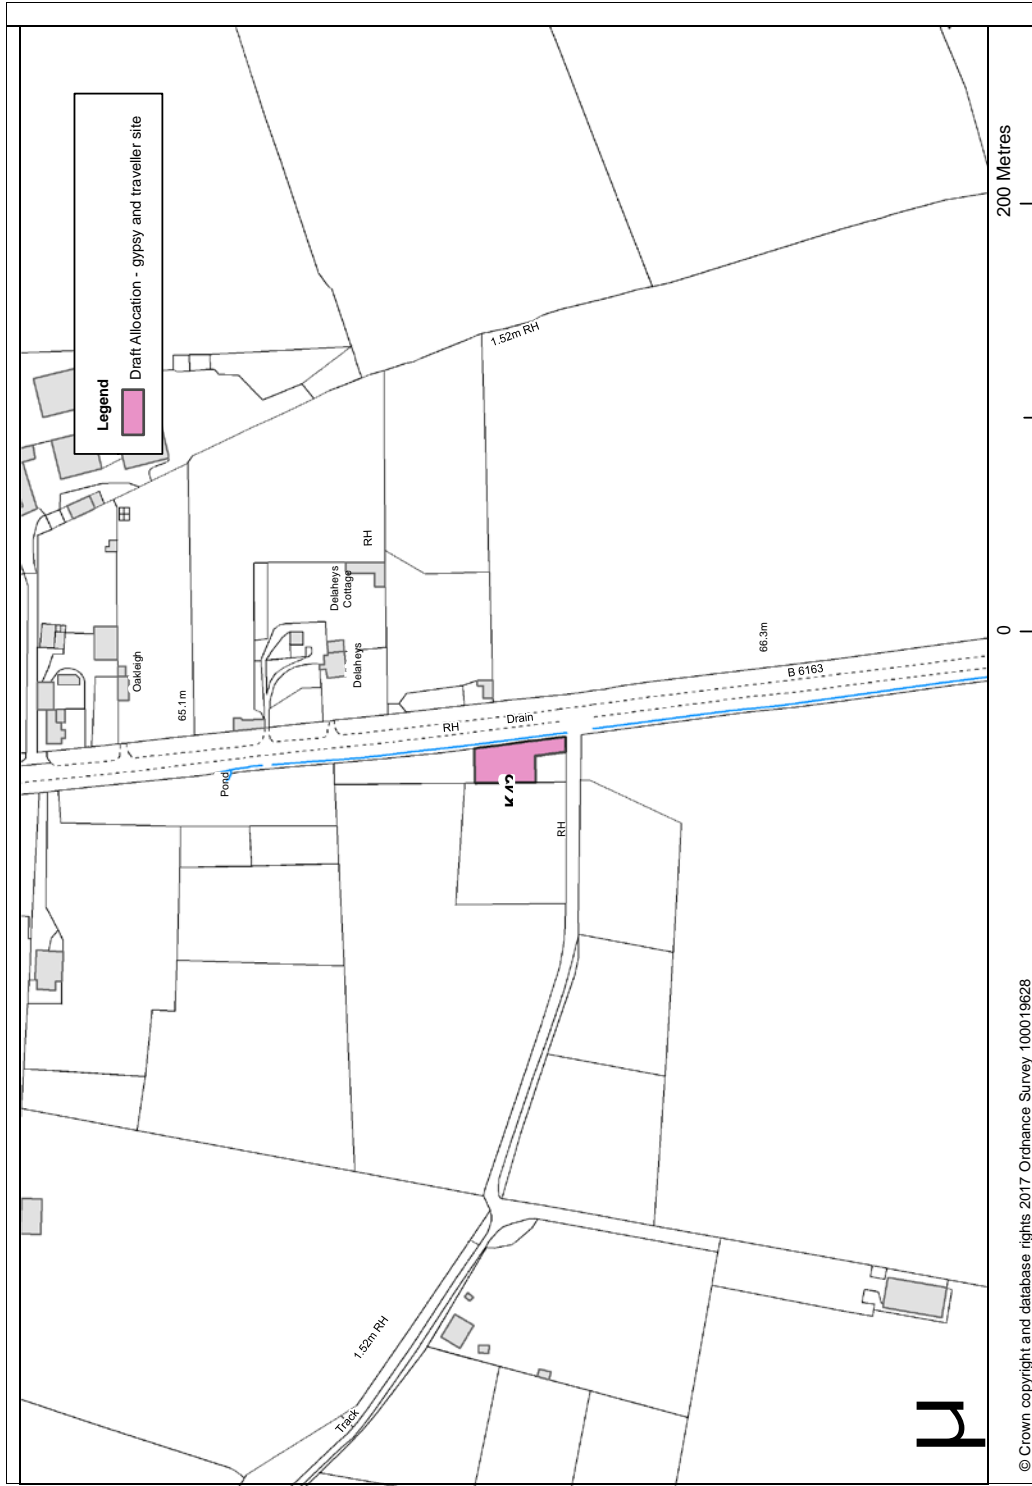

2 Existing Gypsy and Traveller Sites

Map 2.2 Site K42