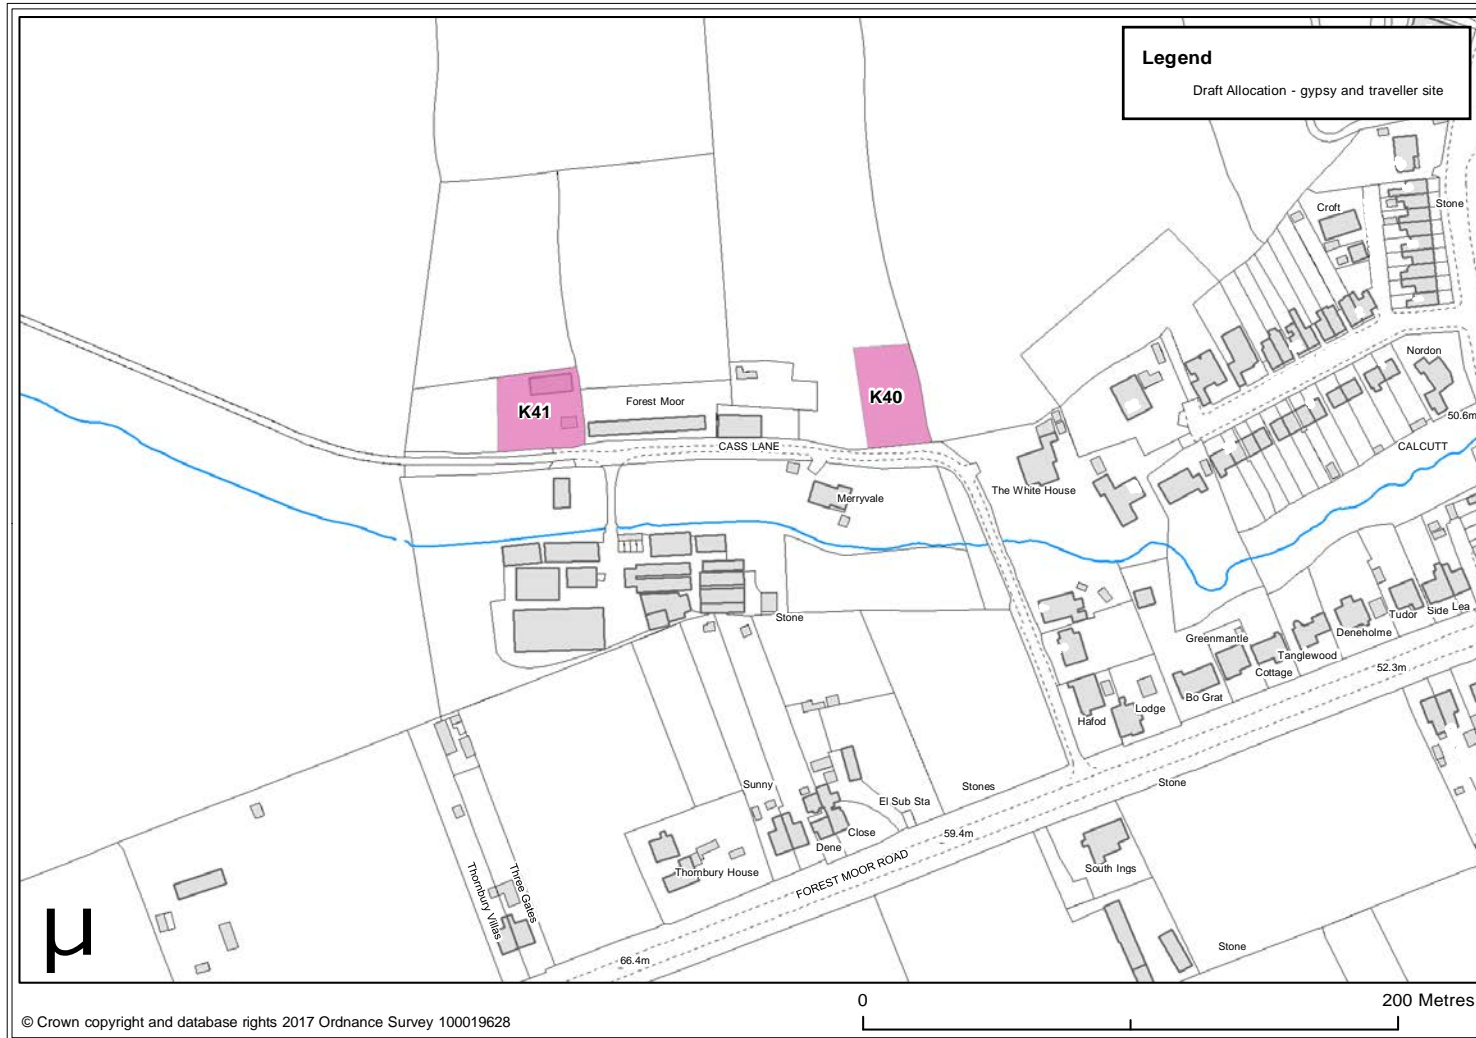

North-East Quadrant

- Legend**
- Gypsy Sites Area of Search 2016
 - Commitment - housing
 - Commitment - mixed use
 - Draft Allocation - employment
 - Draft Allocation - housing
 - Draft Allocation - mixed use
 - SHELAA Site

0 2 Kilometers

Legend

- Gypsy Sites Area of Search 2016
- Commitment - housing
- Draft Allocation - housing
- SHELAA Site

South-East Quadrant

Appendix 2 Existing Gypsy and Traveller Sites

Map 2.1 Sites K40 and K41

2 Existing Gypsy and Traveller Sites

Map 2.2 Site K42