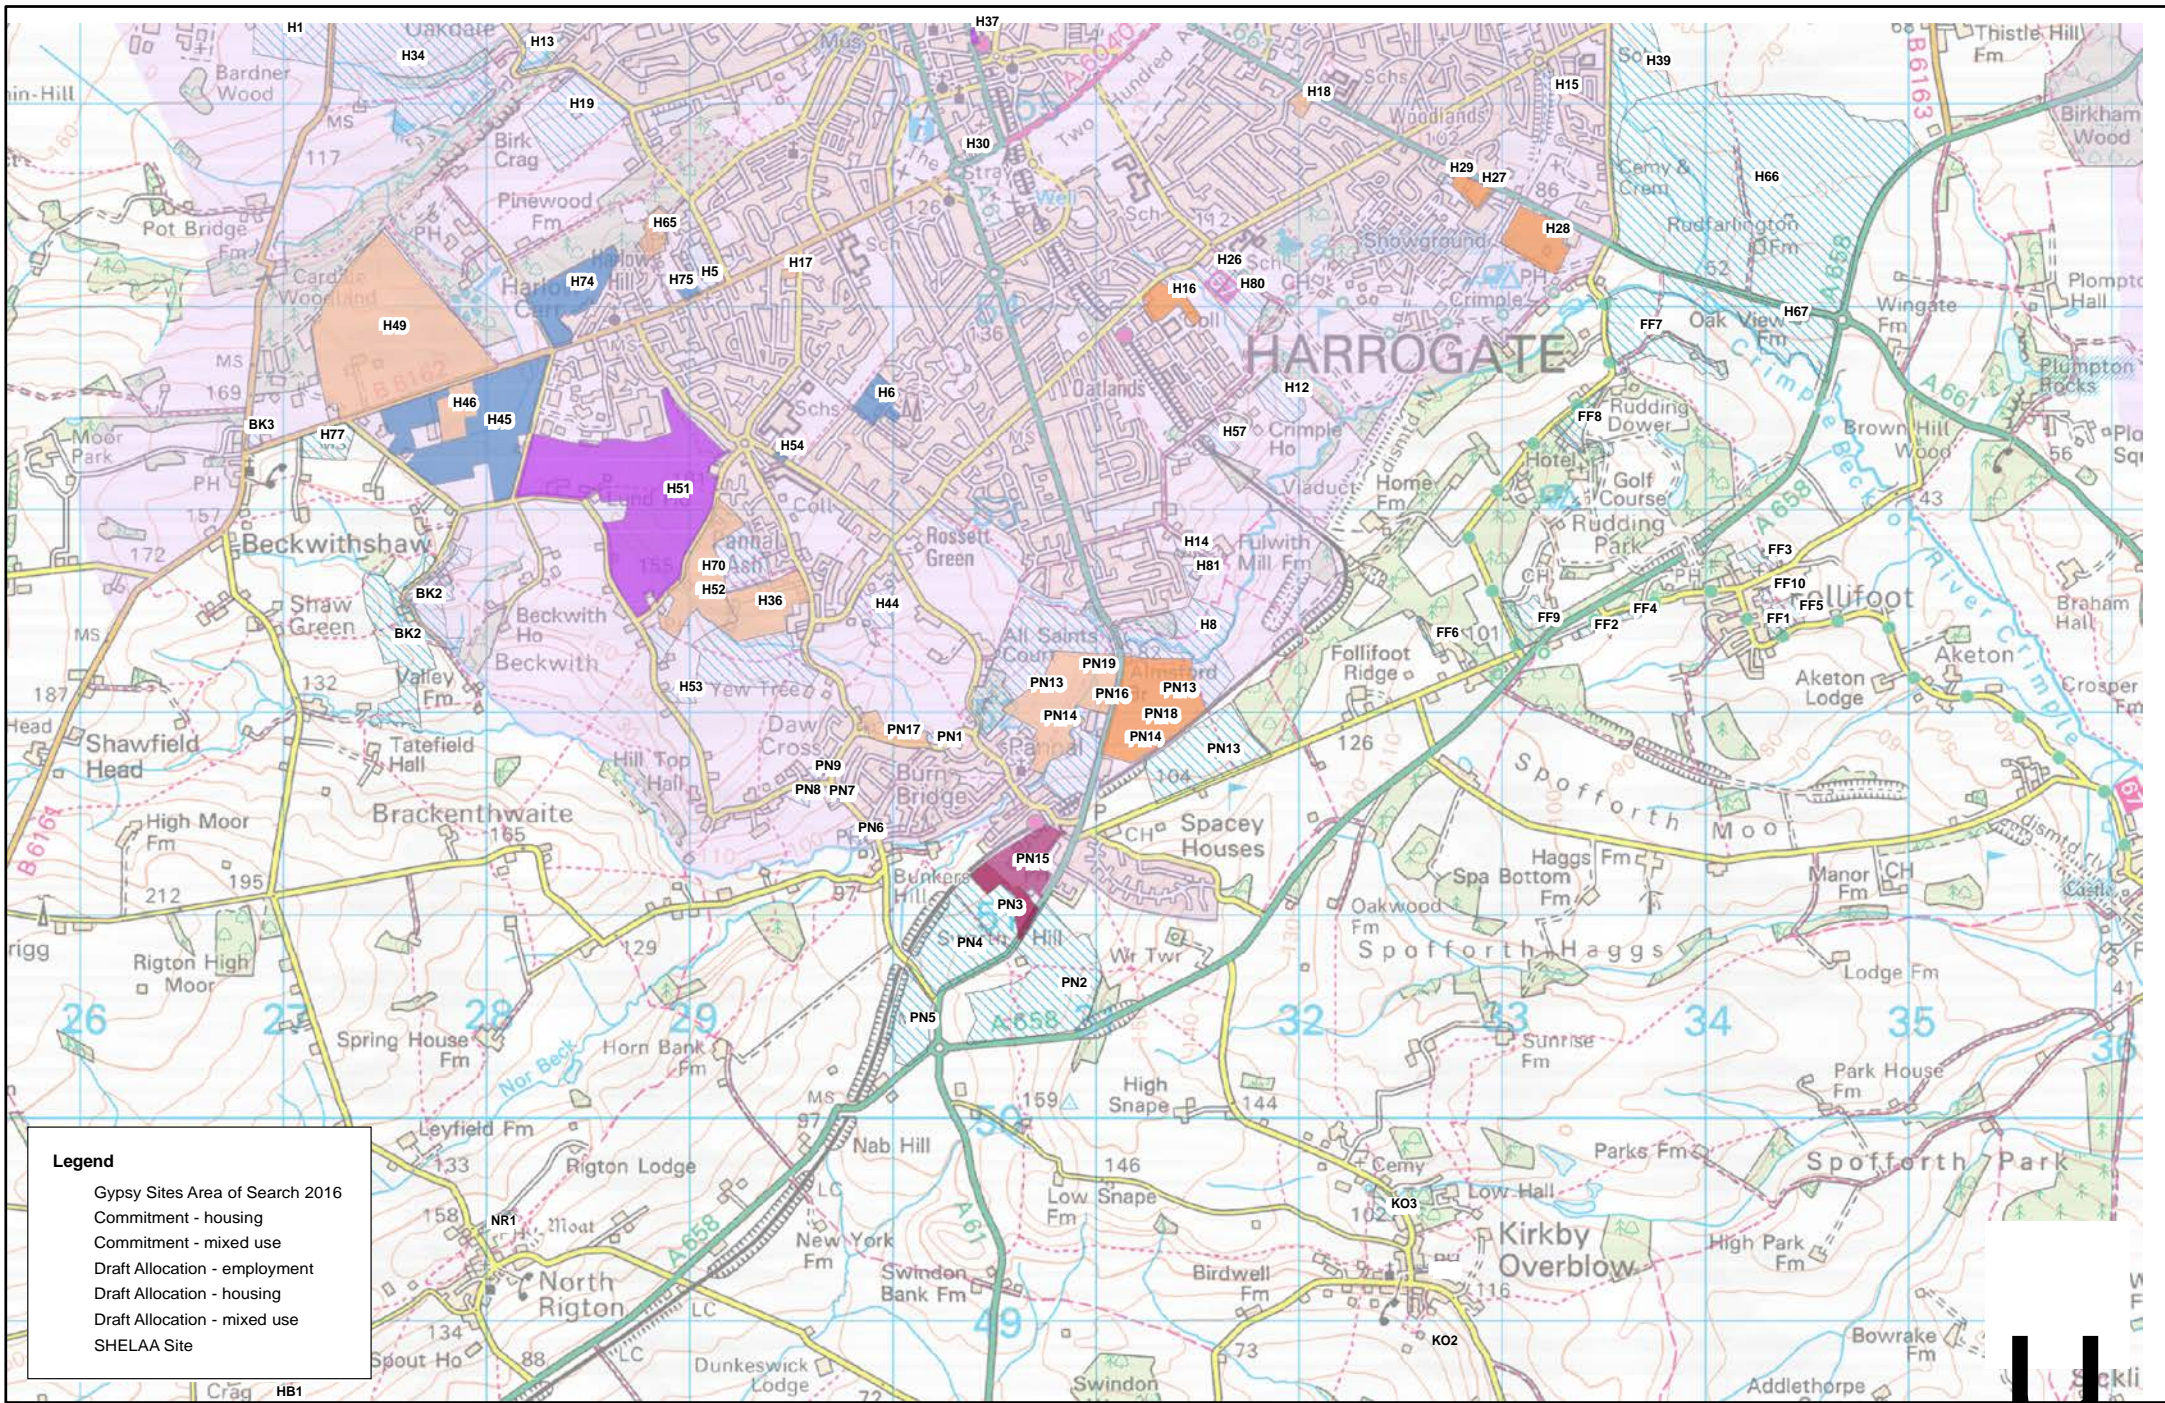

Legend

- Gypsy Sites Area of Search 2016
- Commitment - housing
- Draft Allocation - employment
- Draft Allocation - housing
- Draft Allocation - mixed use
- SHELAA Site

- Legend**
- Gypsy Sites Area of Search 2016
 - Commitment - employment
 - Commitment - housing
 - Commitment - mixed use
 - Draft Allocation - employment
 - Draft Allocation - housing
 - Draft Allocation - mixed use
 - SHELAA Site

North-East Quadrant

- Legend**
- Gypsy Sites Area of Search 2016
 - Commitment - housing
 - Commitment - mixed use
 - Draft Allocation - employment
 - Draft Allocation - housing
 - Draft Allocation - mixed use
 - SHELAA Site

0 2 Kilometers

Legend

- Gypsy Sites Area of Search 2016
- Commitment - housing
- Draft Allocation - housing
- SHELAA Site

South-East Quadrant

Appendix 2 Existing Gypsy and Traveller Sites

Map 2.1 Sites K40 and K41

2 Existing Gypsy and Traveller Sites

Map 2.2 Site K42