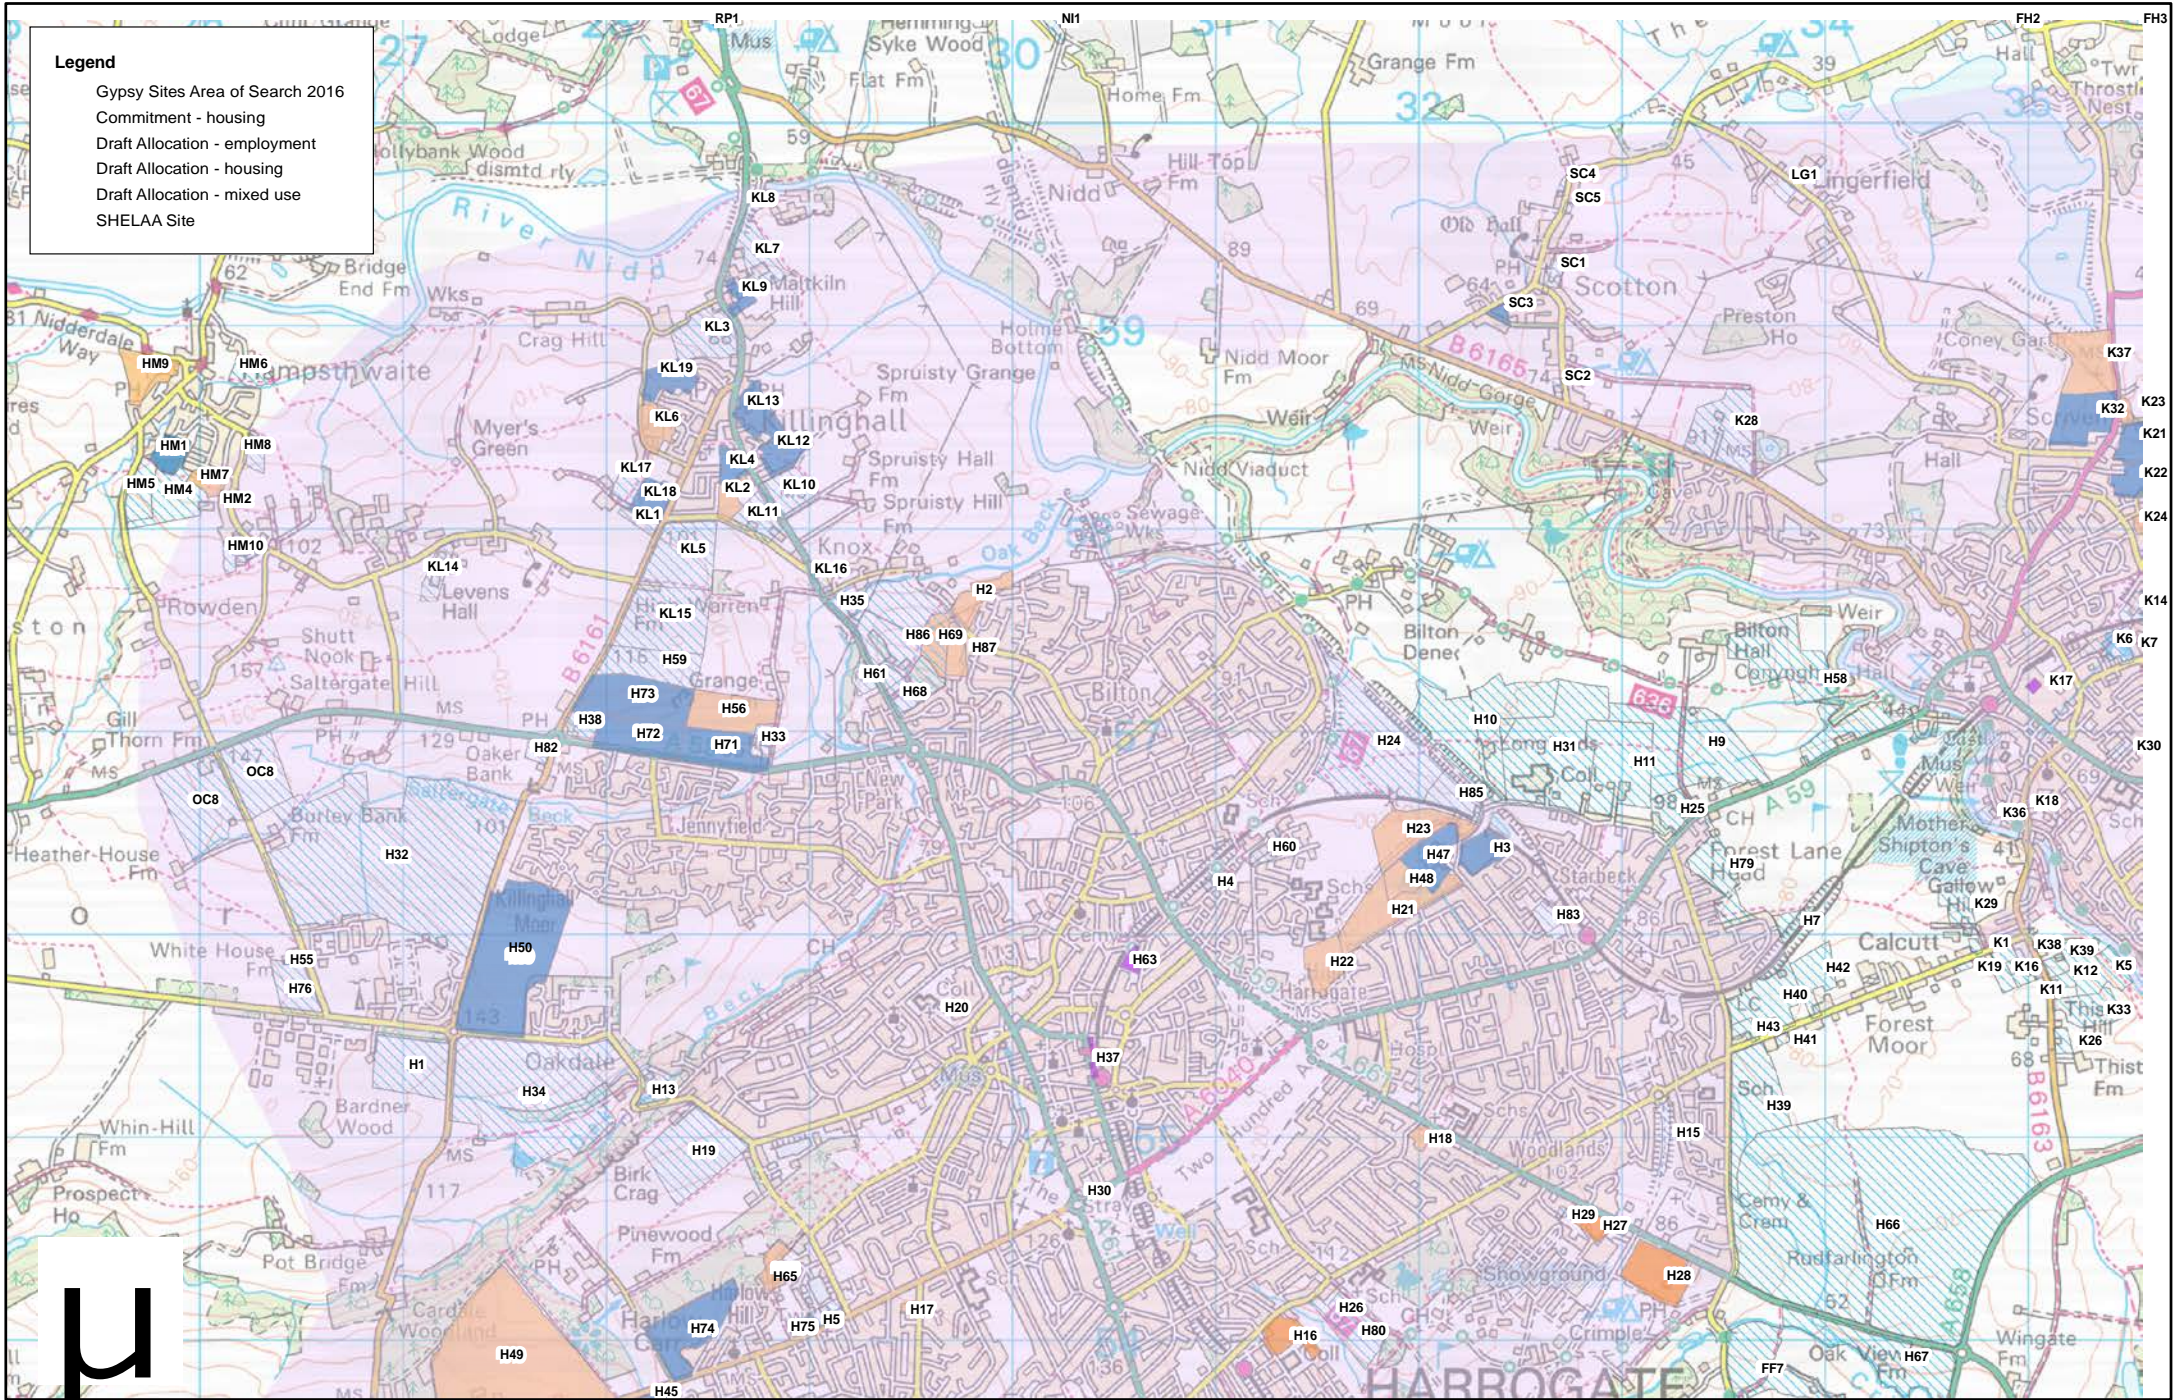

Legend

- Gypsy Sites Area of Search 2016
- Commitment - housing
- Draft Allocation - employment
- Draft Allocation - housing
- Draft Allocation - mixed use
- SHELAA Site

- Legend**
- Gypsy Sites Area of Search 2016
 - Commitment - employment
 - Commitment - housing
 - Commitment - mixed use
 - Draft Allocation - employment
 - Draft Allocation - housing
 - Draft Allocation - mixed use
 - SHELAA Site

North-East Quadrant

- Legend**
- Gypsy Sites Area of Search 2016
 - Commitment - housing
 - Commitment - mixed use
 - Draft Allocation - employment
 - Draft Allocation - housing
 - Draft Allocation - mixed use
 - SHELAA Site

0 2 Kilometers

Legend

- Gypsy Sites Area of Search 2016
- Commitment - housing
- Draft Allocation - housing
- SHELAA Site

South-East Quadrant

Appendix 2 Existing Gypsy and Traveller Sites

Map 2.1 Sites K40 and K41

2 Existing Gypsy and Traveller Sites

Map 2.2 Site K42