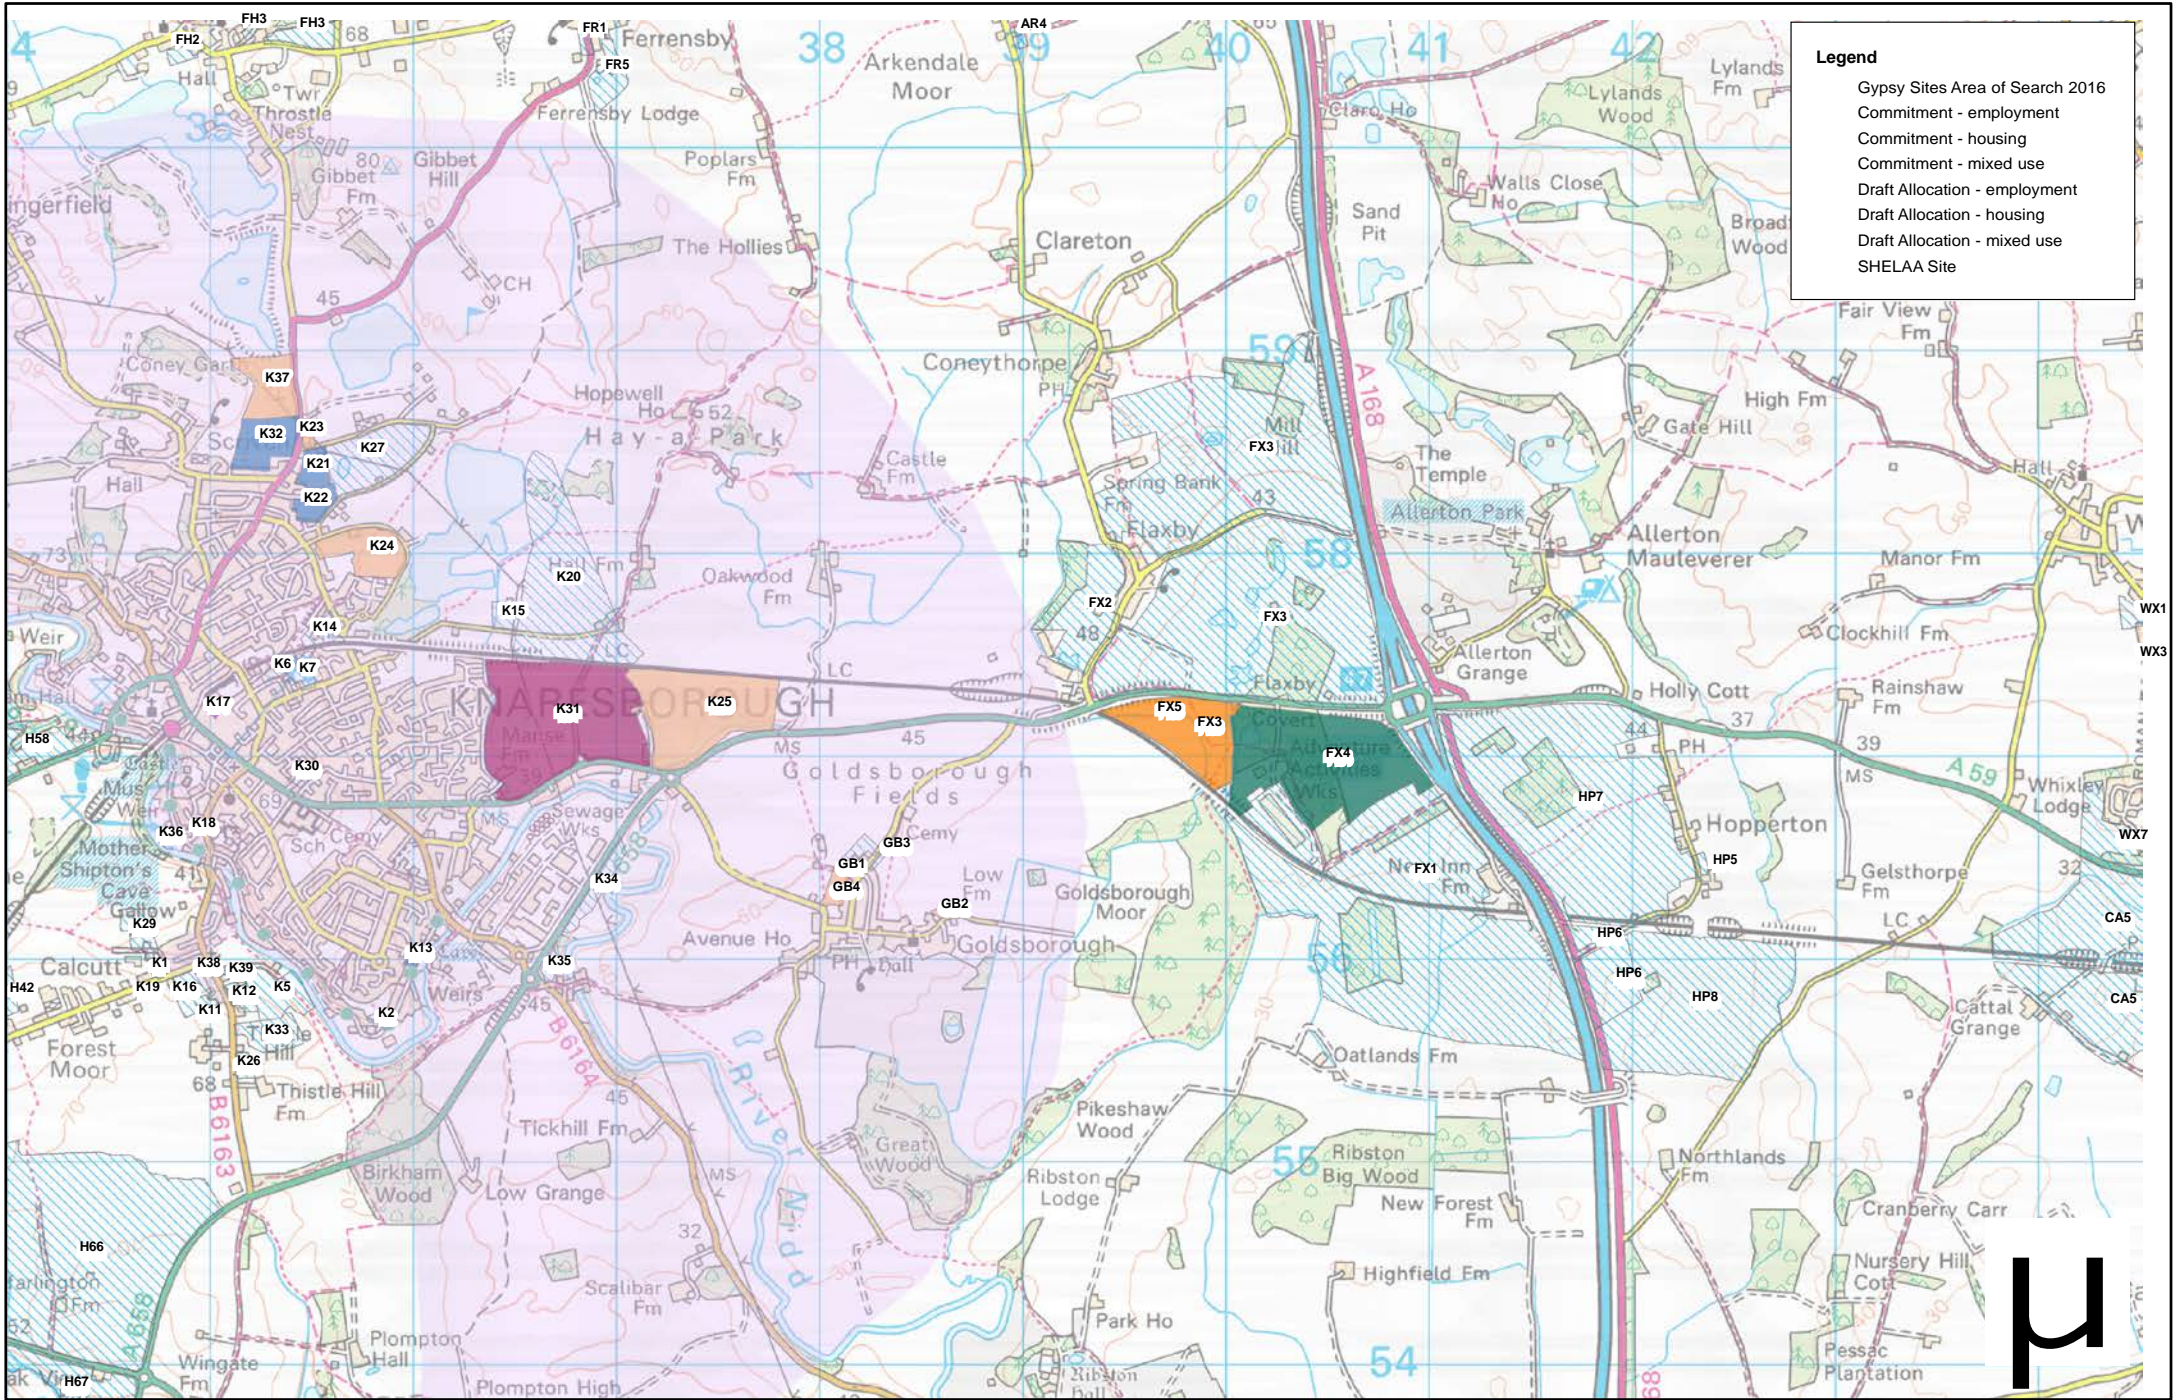

Legend

- Gypsy Sites Area of Search 2016
- Commitment - housing
- Draft Allocation - employment
- Draft Allocation - housing
- Draft Allocation - mixed use
- SHELAA Site

- Legend**
- Gypsy Sites Area of Search 2016
 - Commitment - employment
 - Commitment - housing
 - Commitment - mixed use
 - Draft Allocation - employment
 - Draft Allocation - housing
 - Draft Allocation - mixed use
 - SHELAA Site

North-East Quadrant

- Legend**
- Gypsy Sites Area of Search 2016
 - Commitment - housing
 - Commitment - mixed use
 - Draft Allocation - employment
 - Draft Allocation - housing
 - Draft Allocation - mixed use
 - SHELAA Site

0 2 Kilometers

Legend

- Gypsy Sites Area of Search 2016
- Commitment - housing
- Draft Allocation - housing
- SHELAA Site

South-East Quadrant

Appendix 2 Existing Gypsy and Traveller Sites

Map 2.1 Sites K40 and K41

2 Existing Gypsy and Traveller Sites

Map 2.2 Site K42