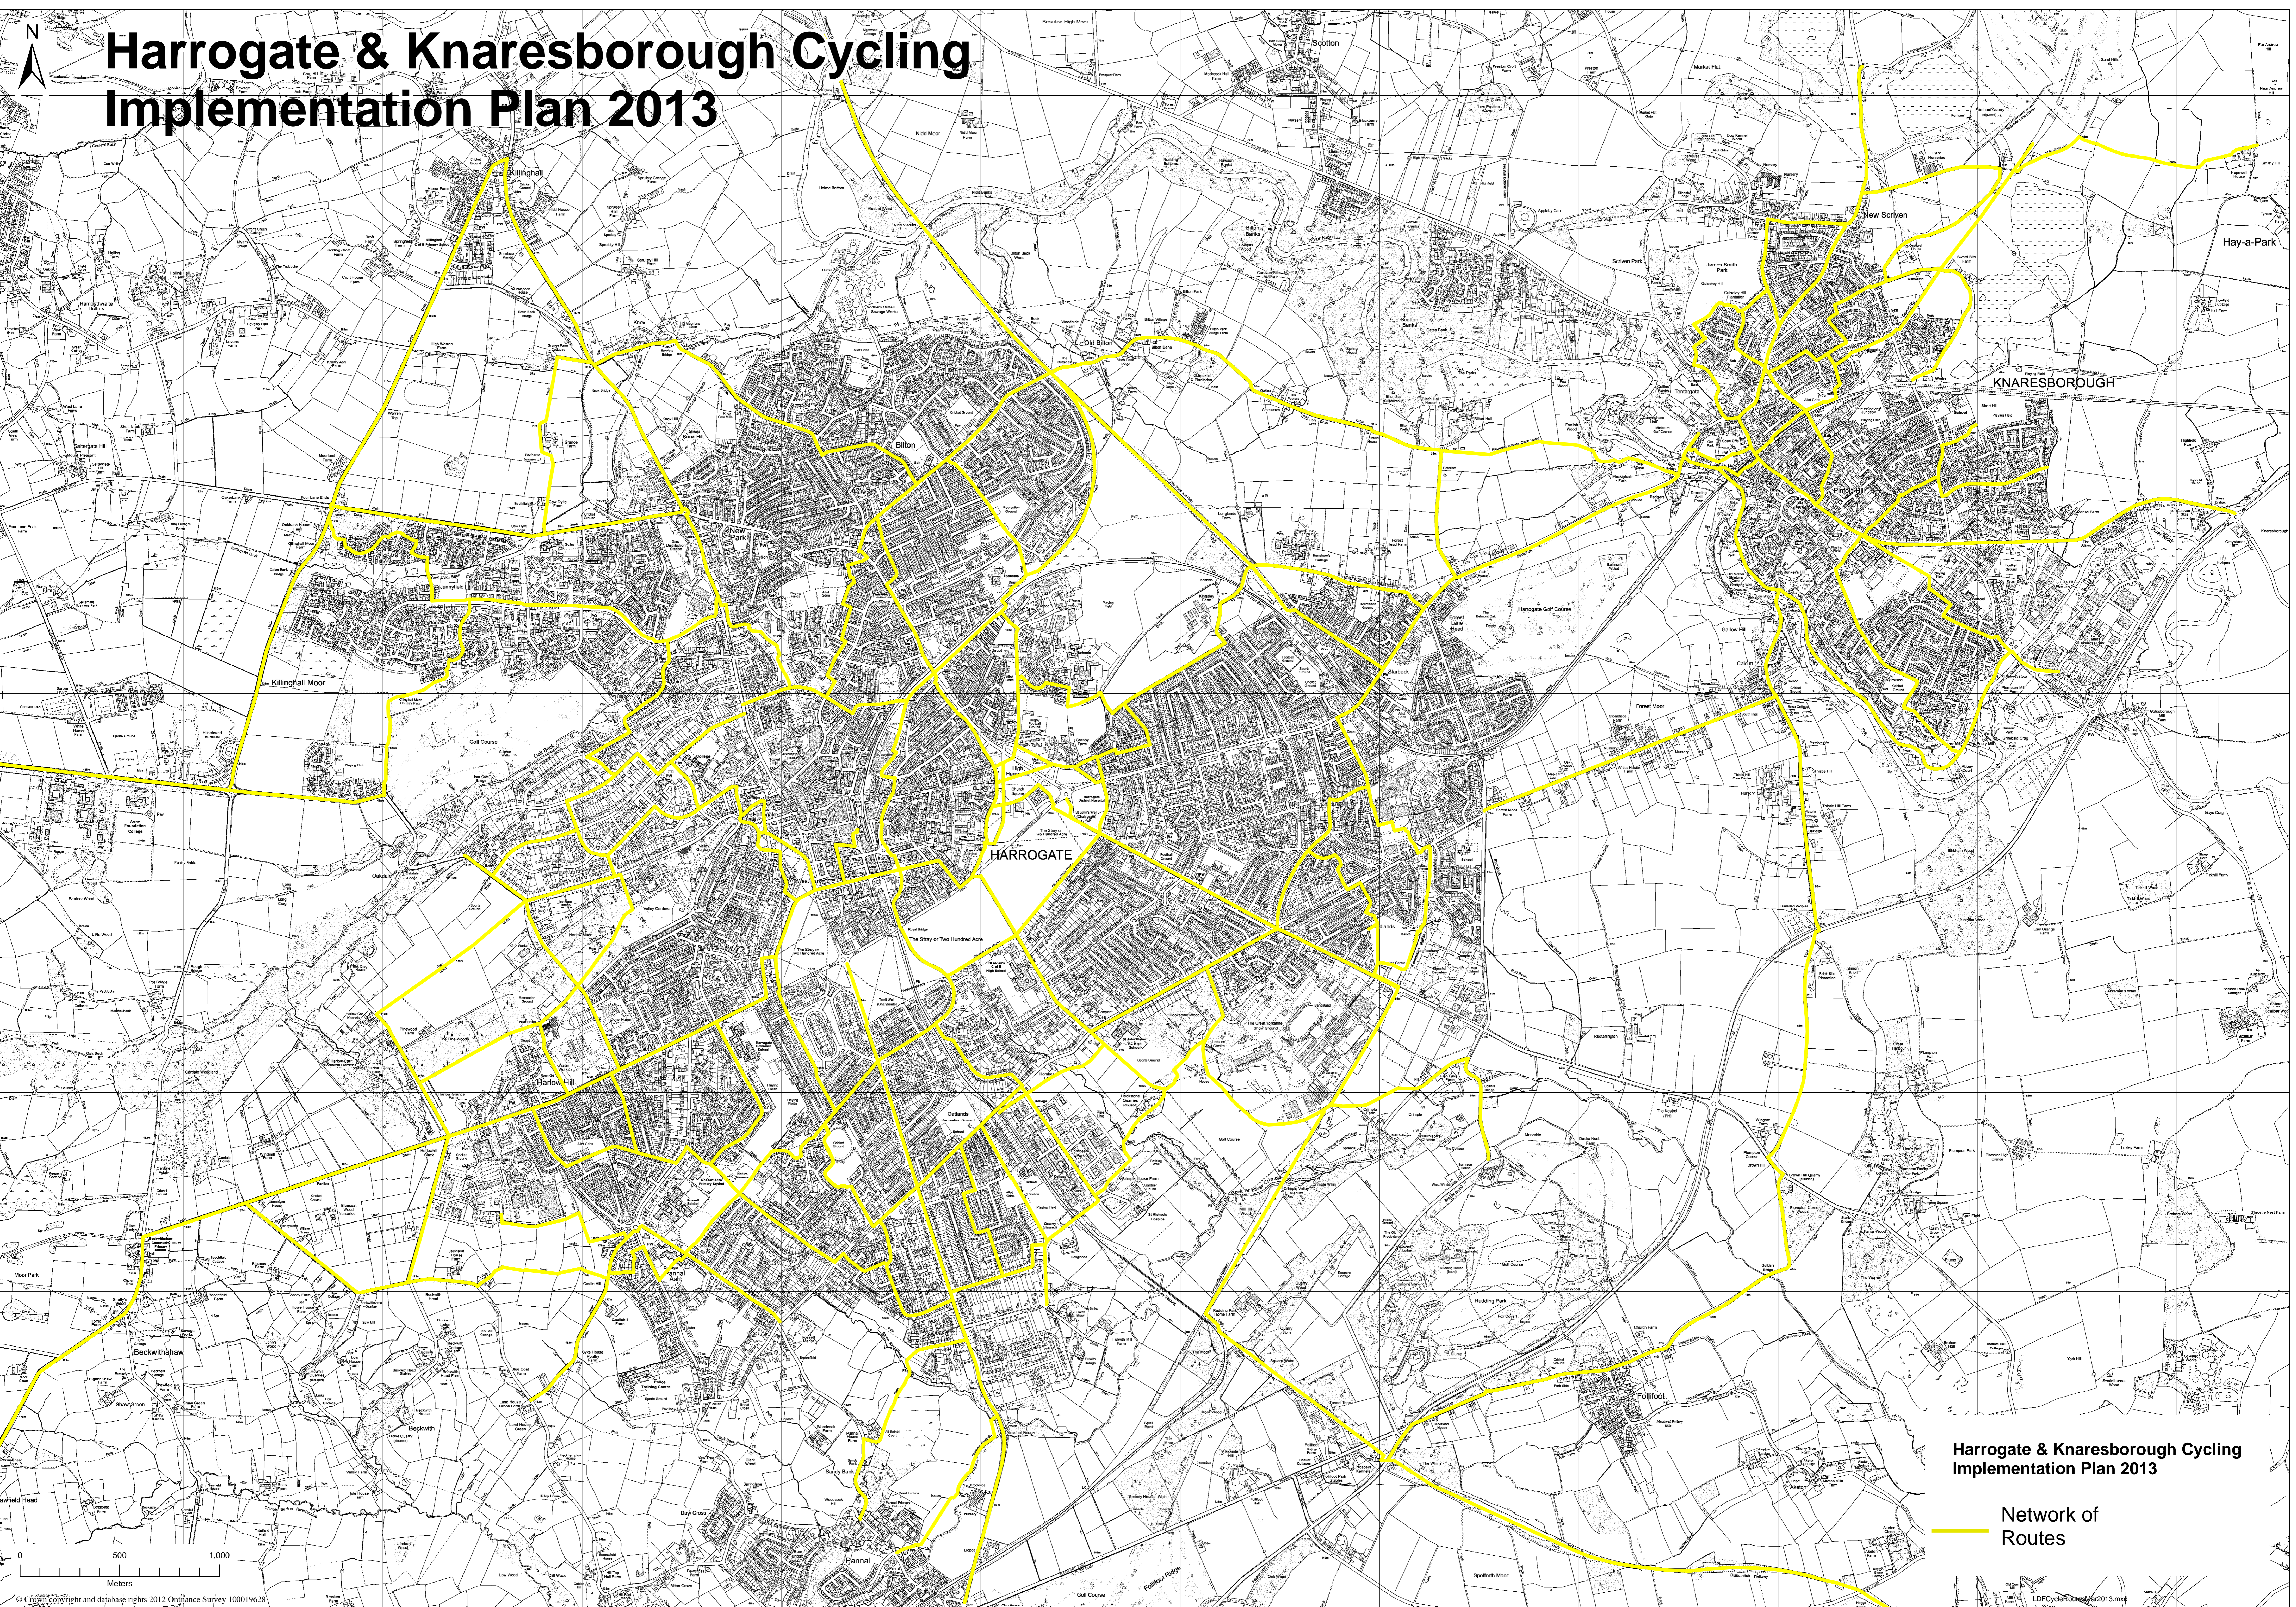

Harrogate & Knaresborough Cycling Implementation Plan 2013

Harrogate & Knaresborough Cycling Implementation Plan 2013

— Network of Routes

© Crown copyright and database rights 2012 Ordnance Survey 100019628

LDFCycleRoutes/2013.mxd